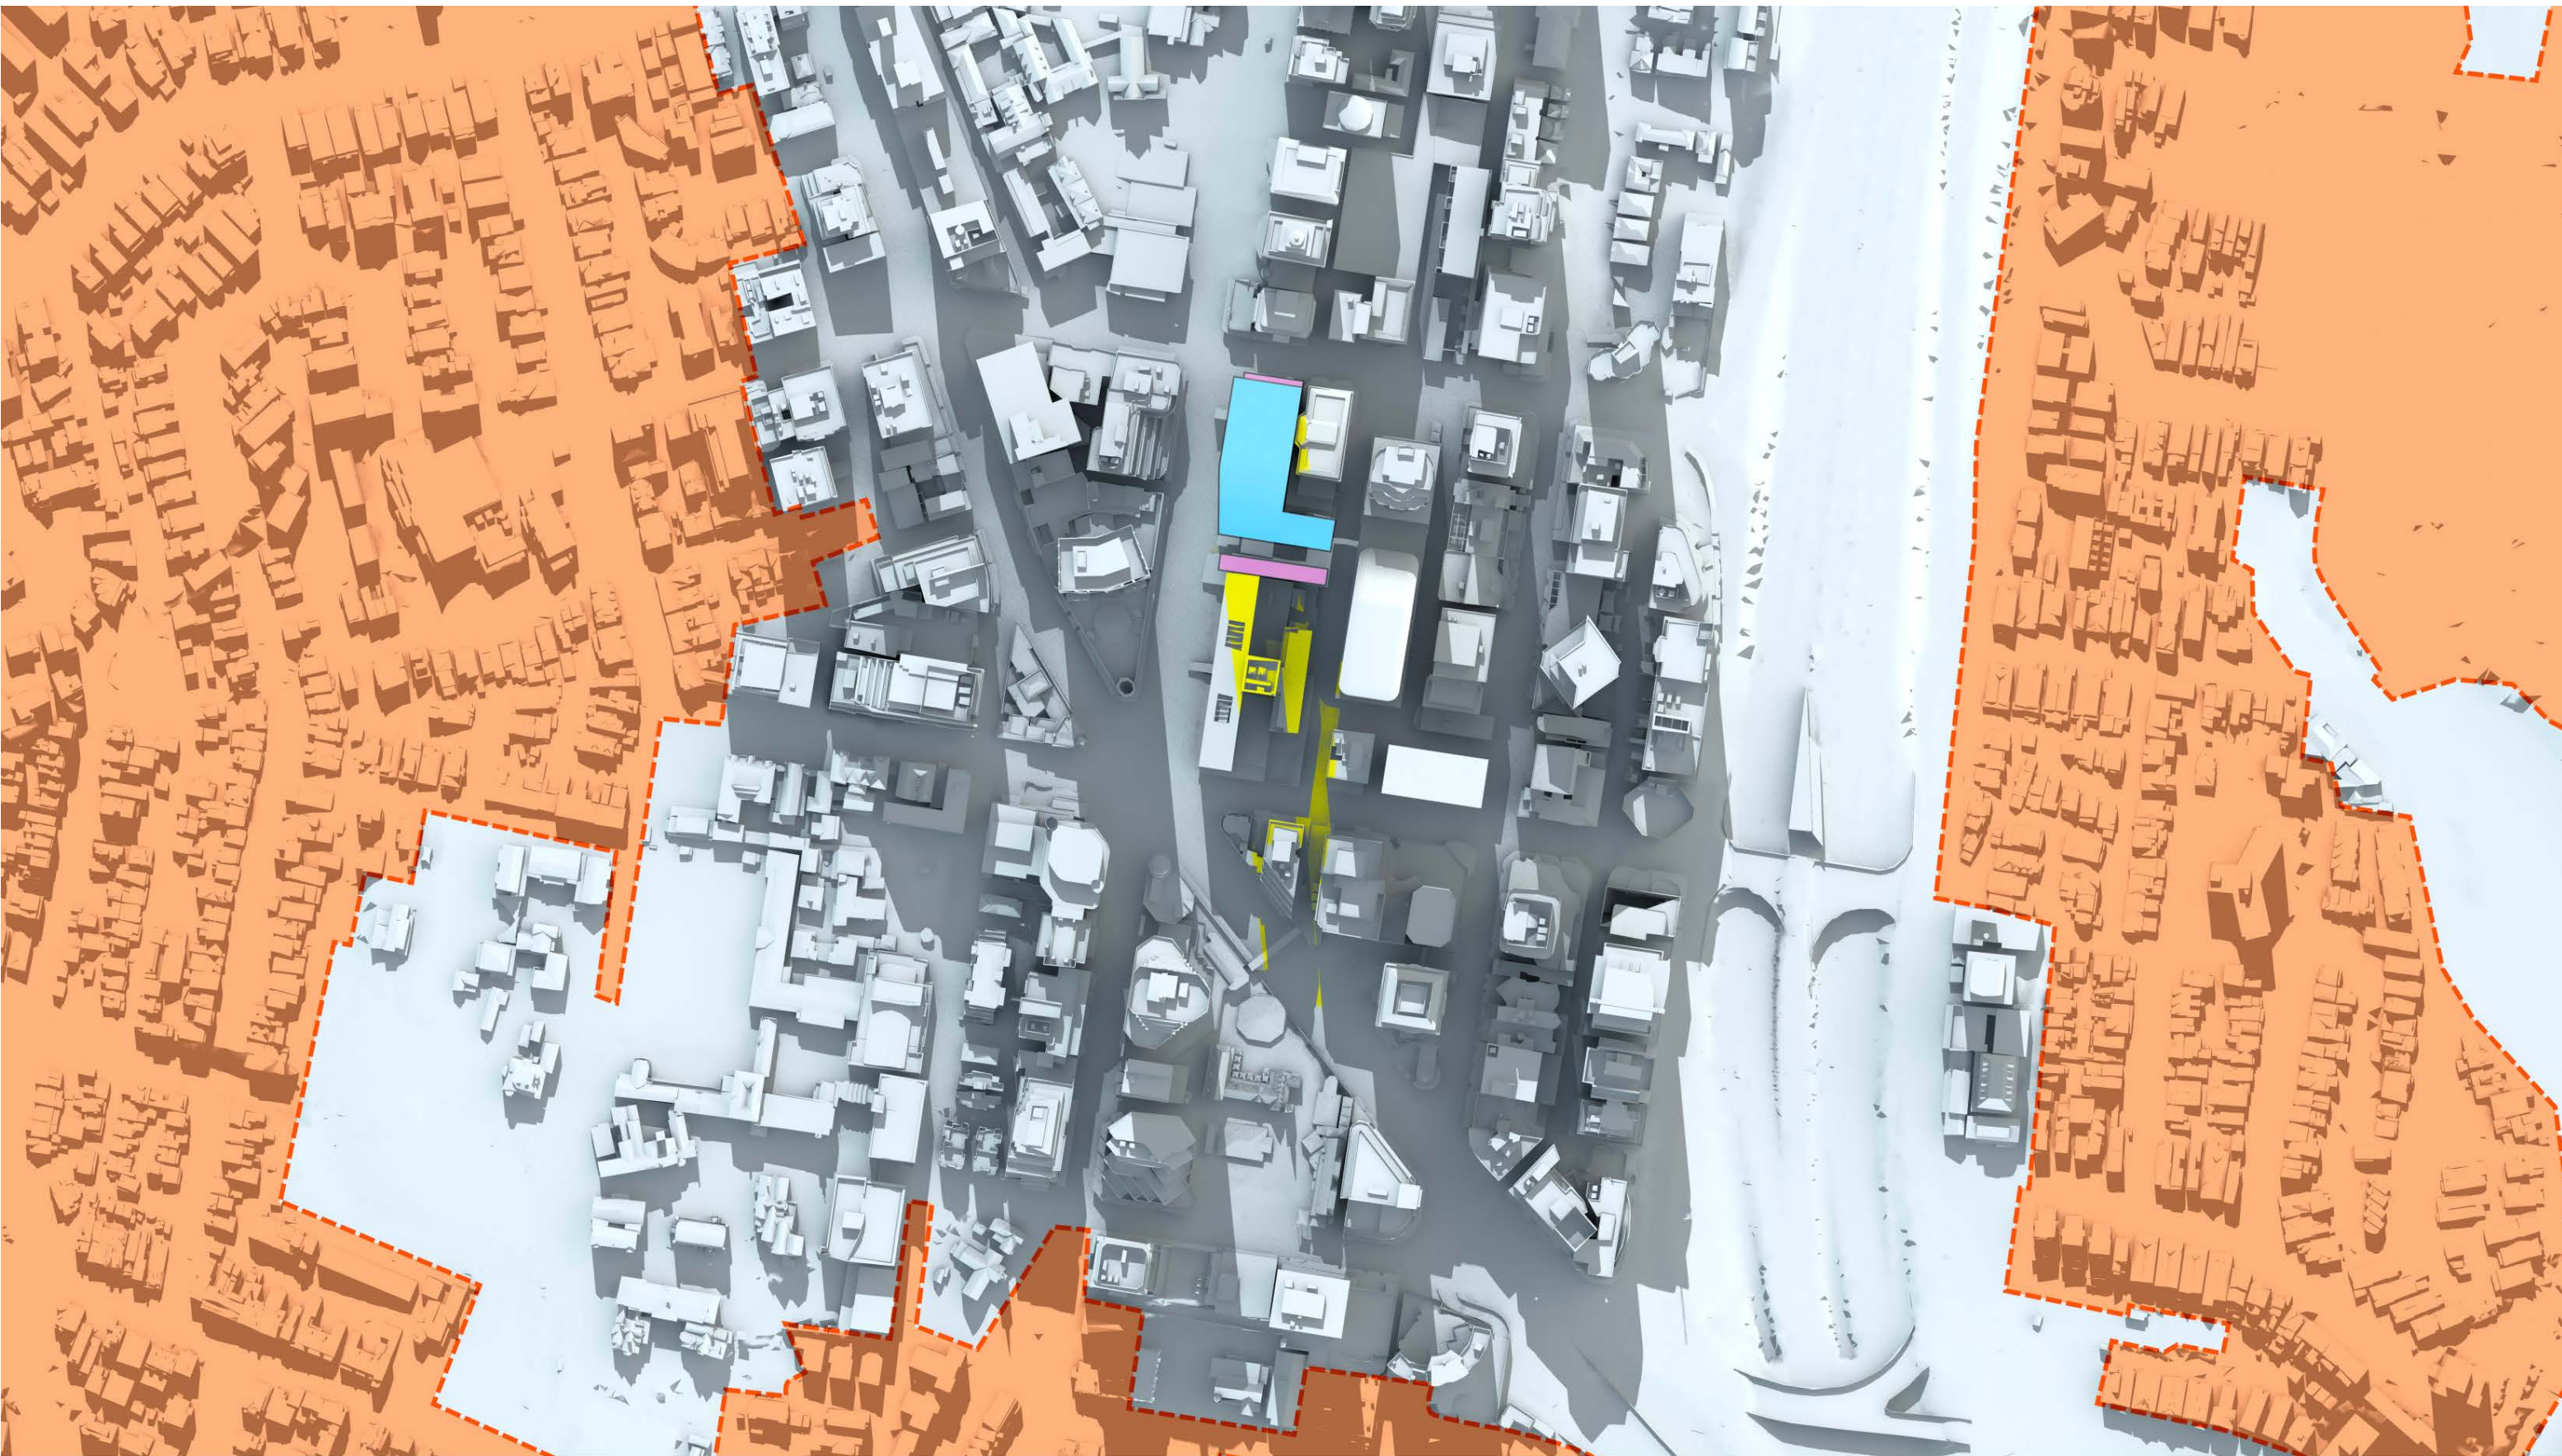

Victoria Cross OSD Envelope Shadow Study

21st June, 12:15pm AEST

OSD concept
SSDA Envelope

Victoria Cross
Station CSSI

Shadow cast by Victoria
Cross OSD Envelope

Shadow cast by existing
North Sydney buildings

Residential
Area