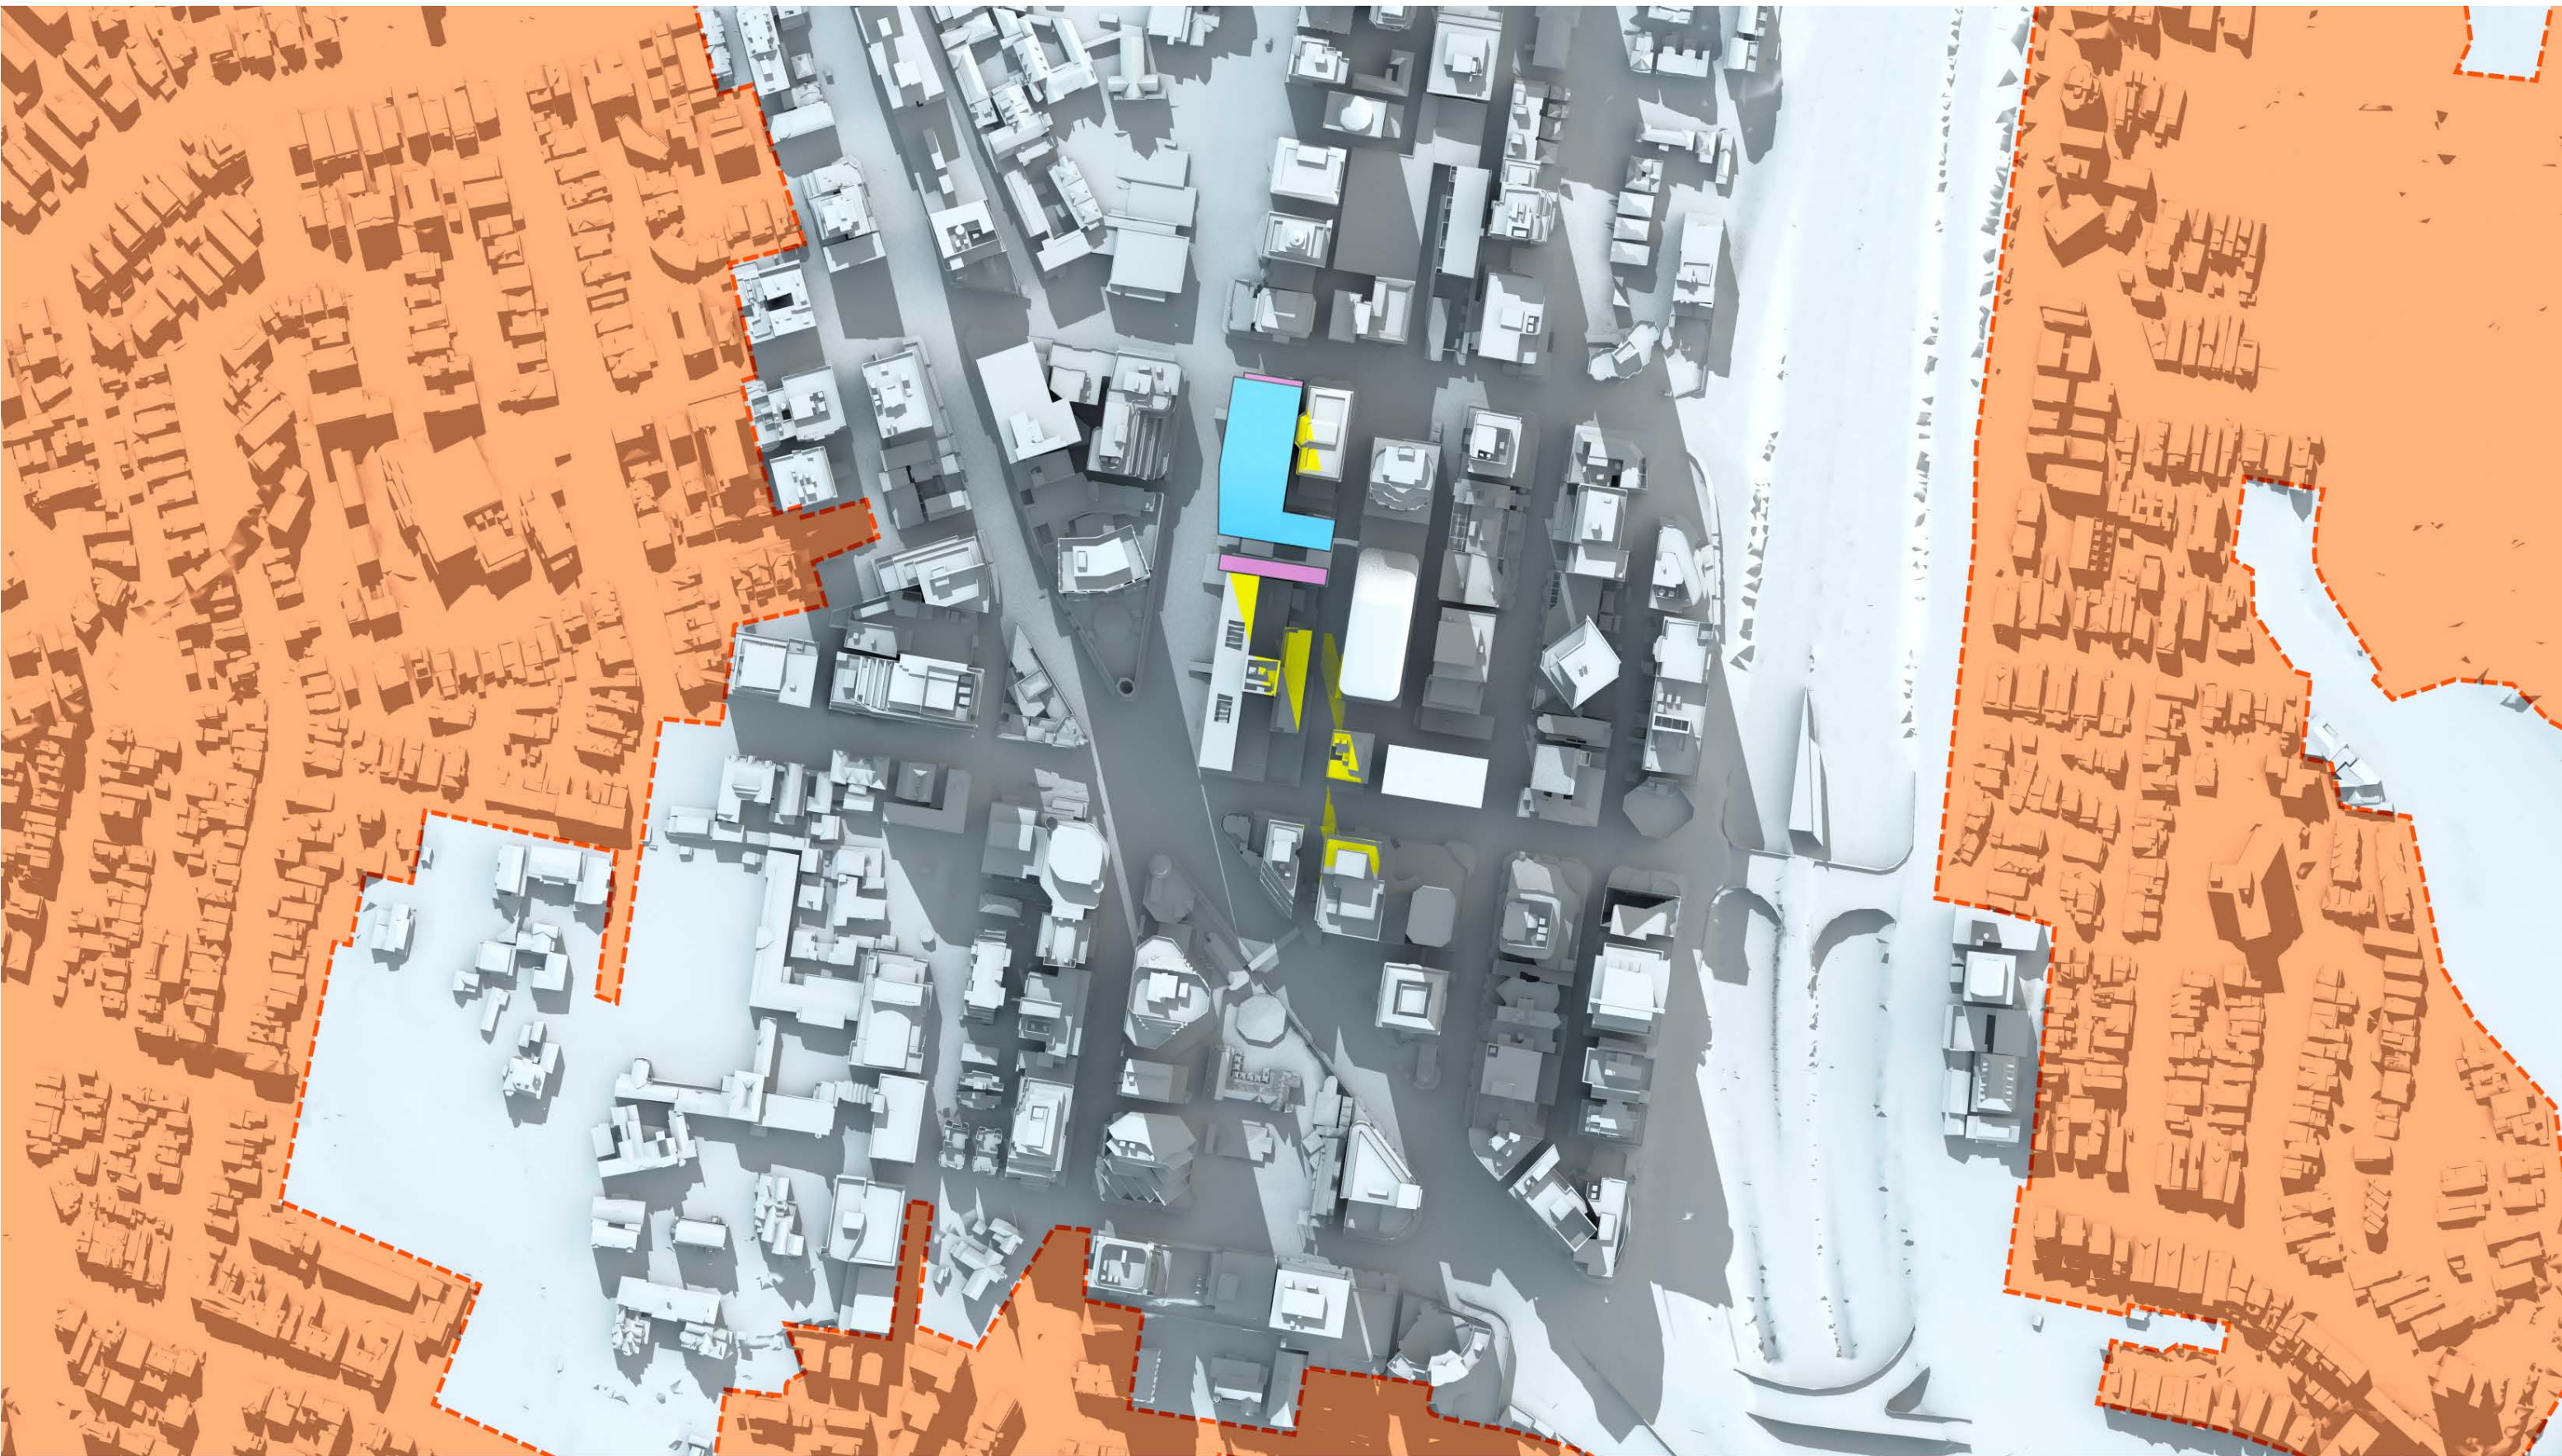

Victoria Cross OSD Envelope Shadow Study

21st June, 12:45pm AEST

OSD concept
SSDA Envelope

Victoria Cross
Station CSSI

Shadow cast by Victoria
Cross OSD Envelope

Shadow cast by existing
North Sydney buildings

Residential
Area