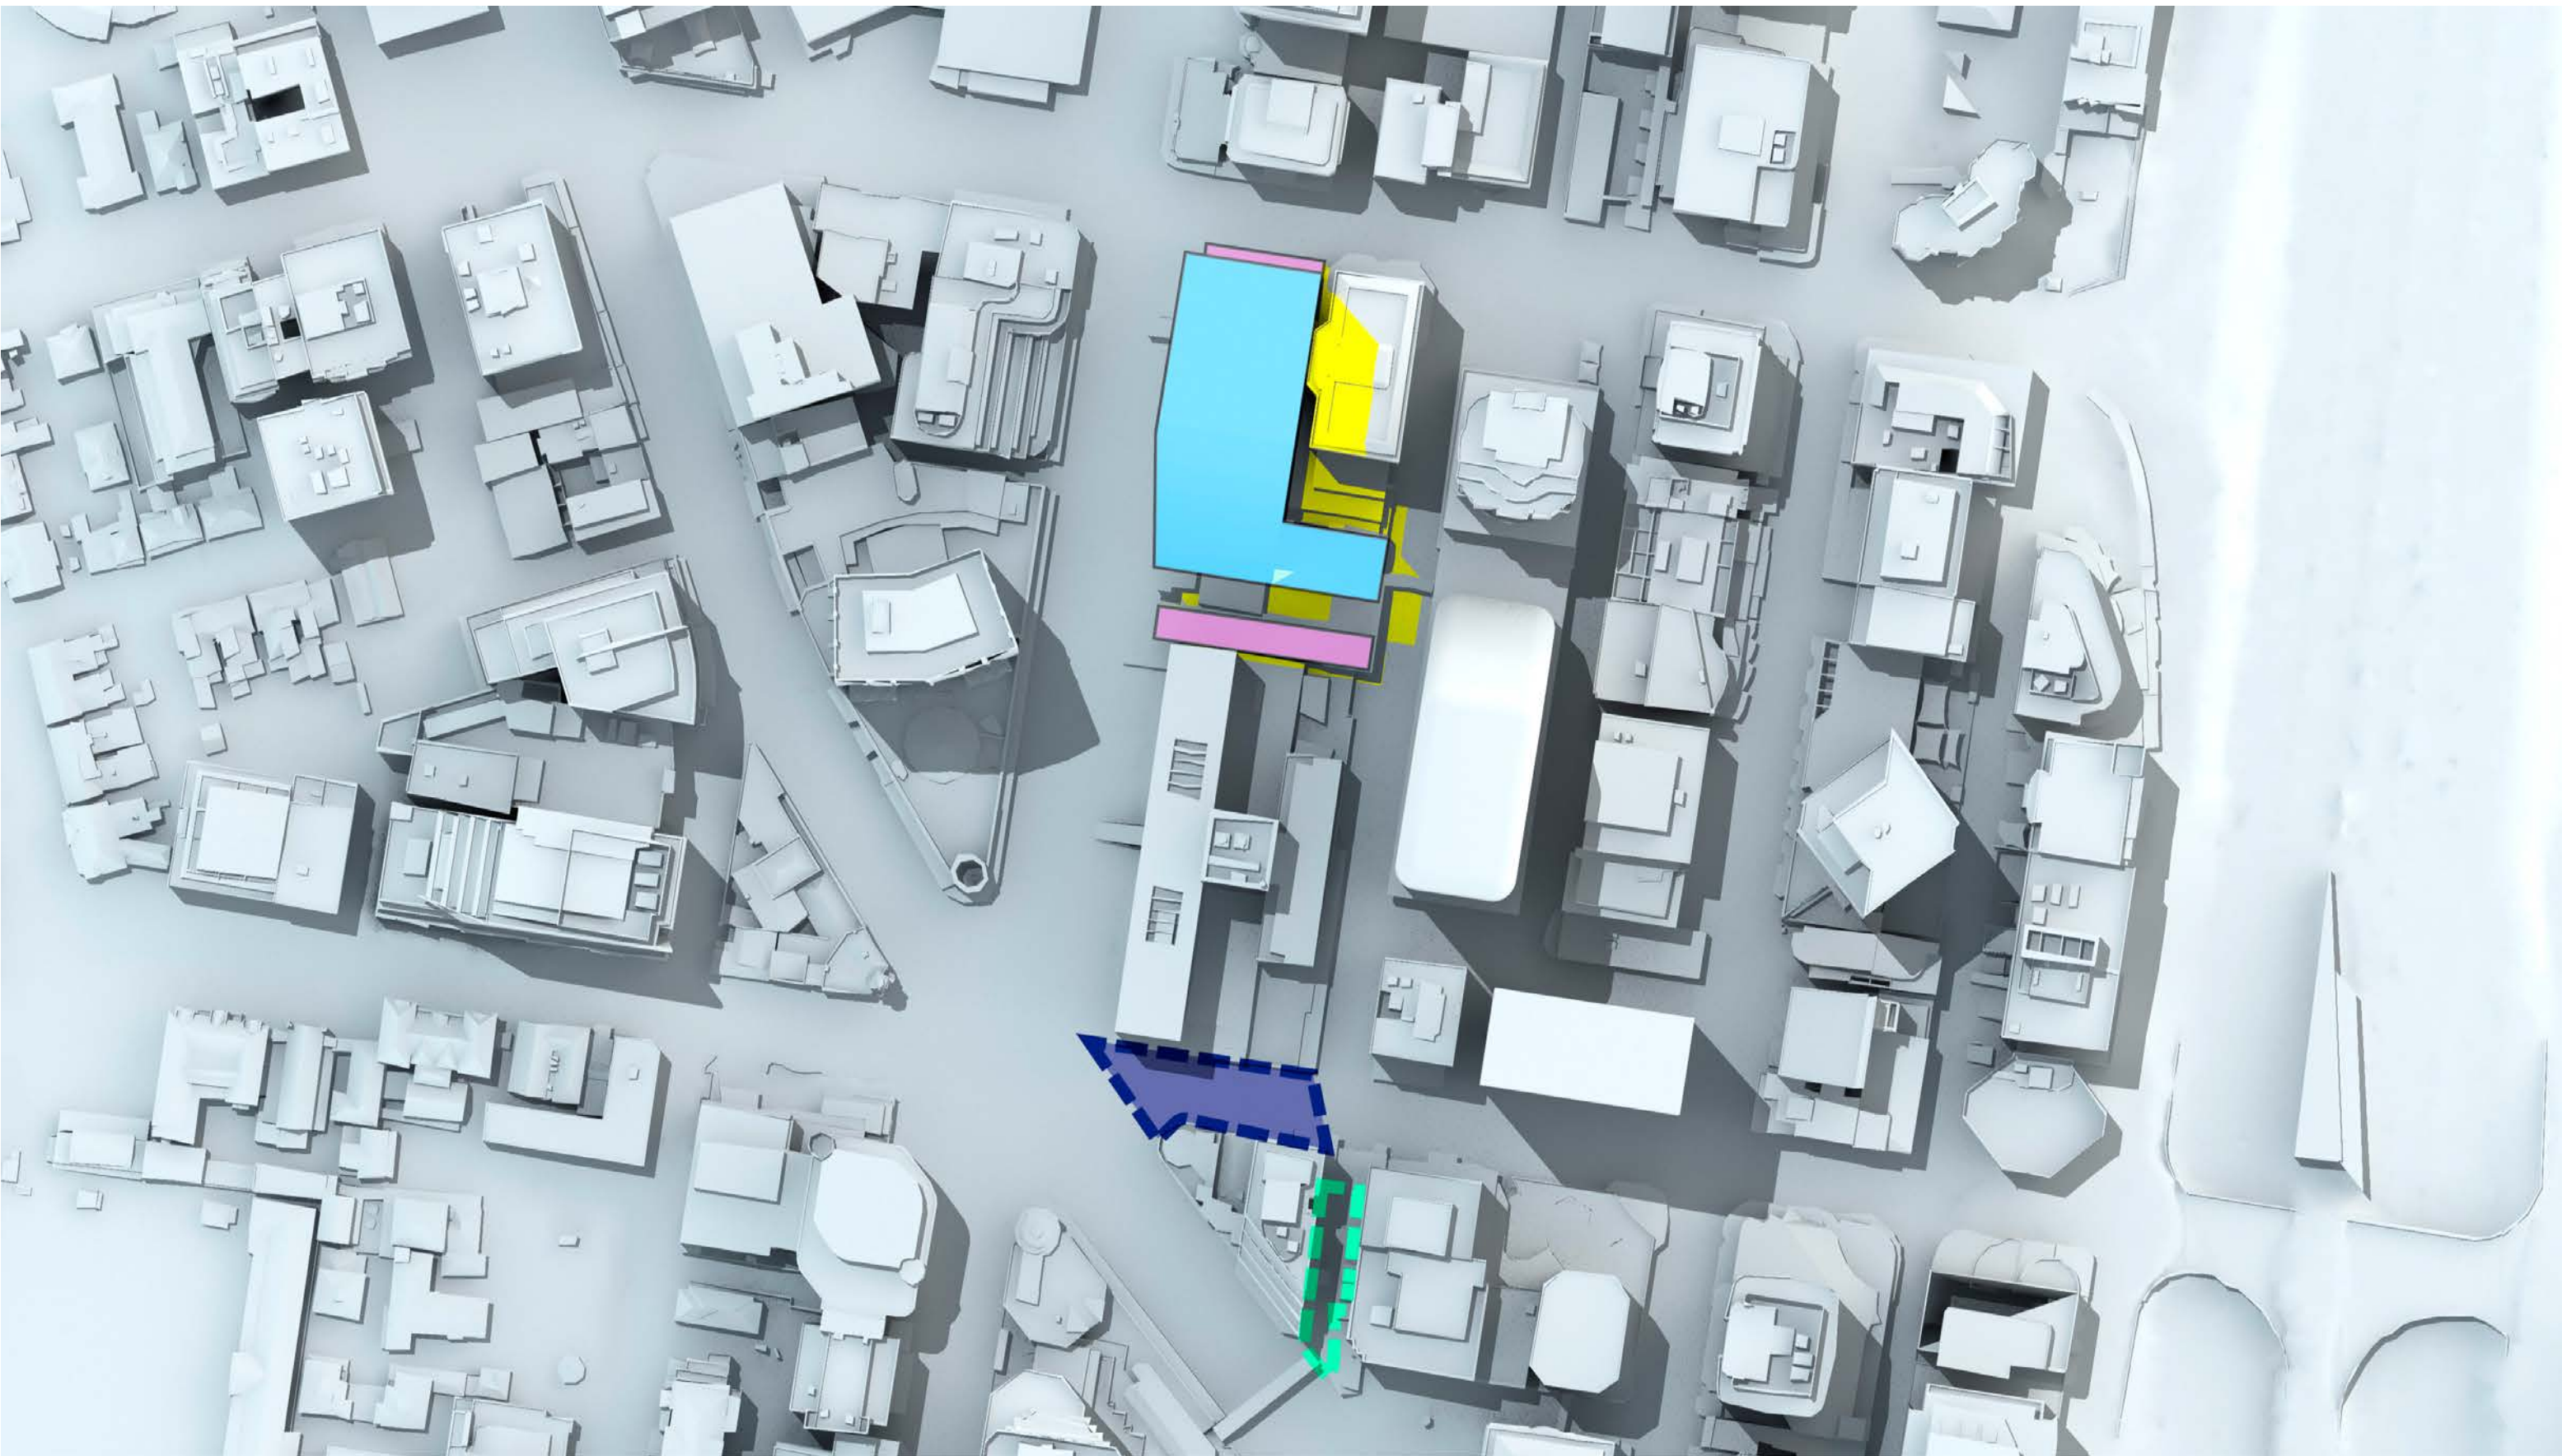

21st December, 12:15pm AEST

 OSD concept
SSDA Envelope

 Victoria Cross
Station CSSI

 Shadow cast by Victoria
Cross OSD Envelope

 Shadow cast by existing
North Sydney buildings

 Brett Whiteley
Plaza

 Elizabeth
Plaza