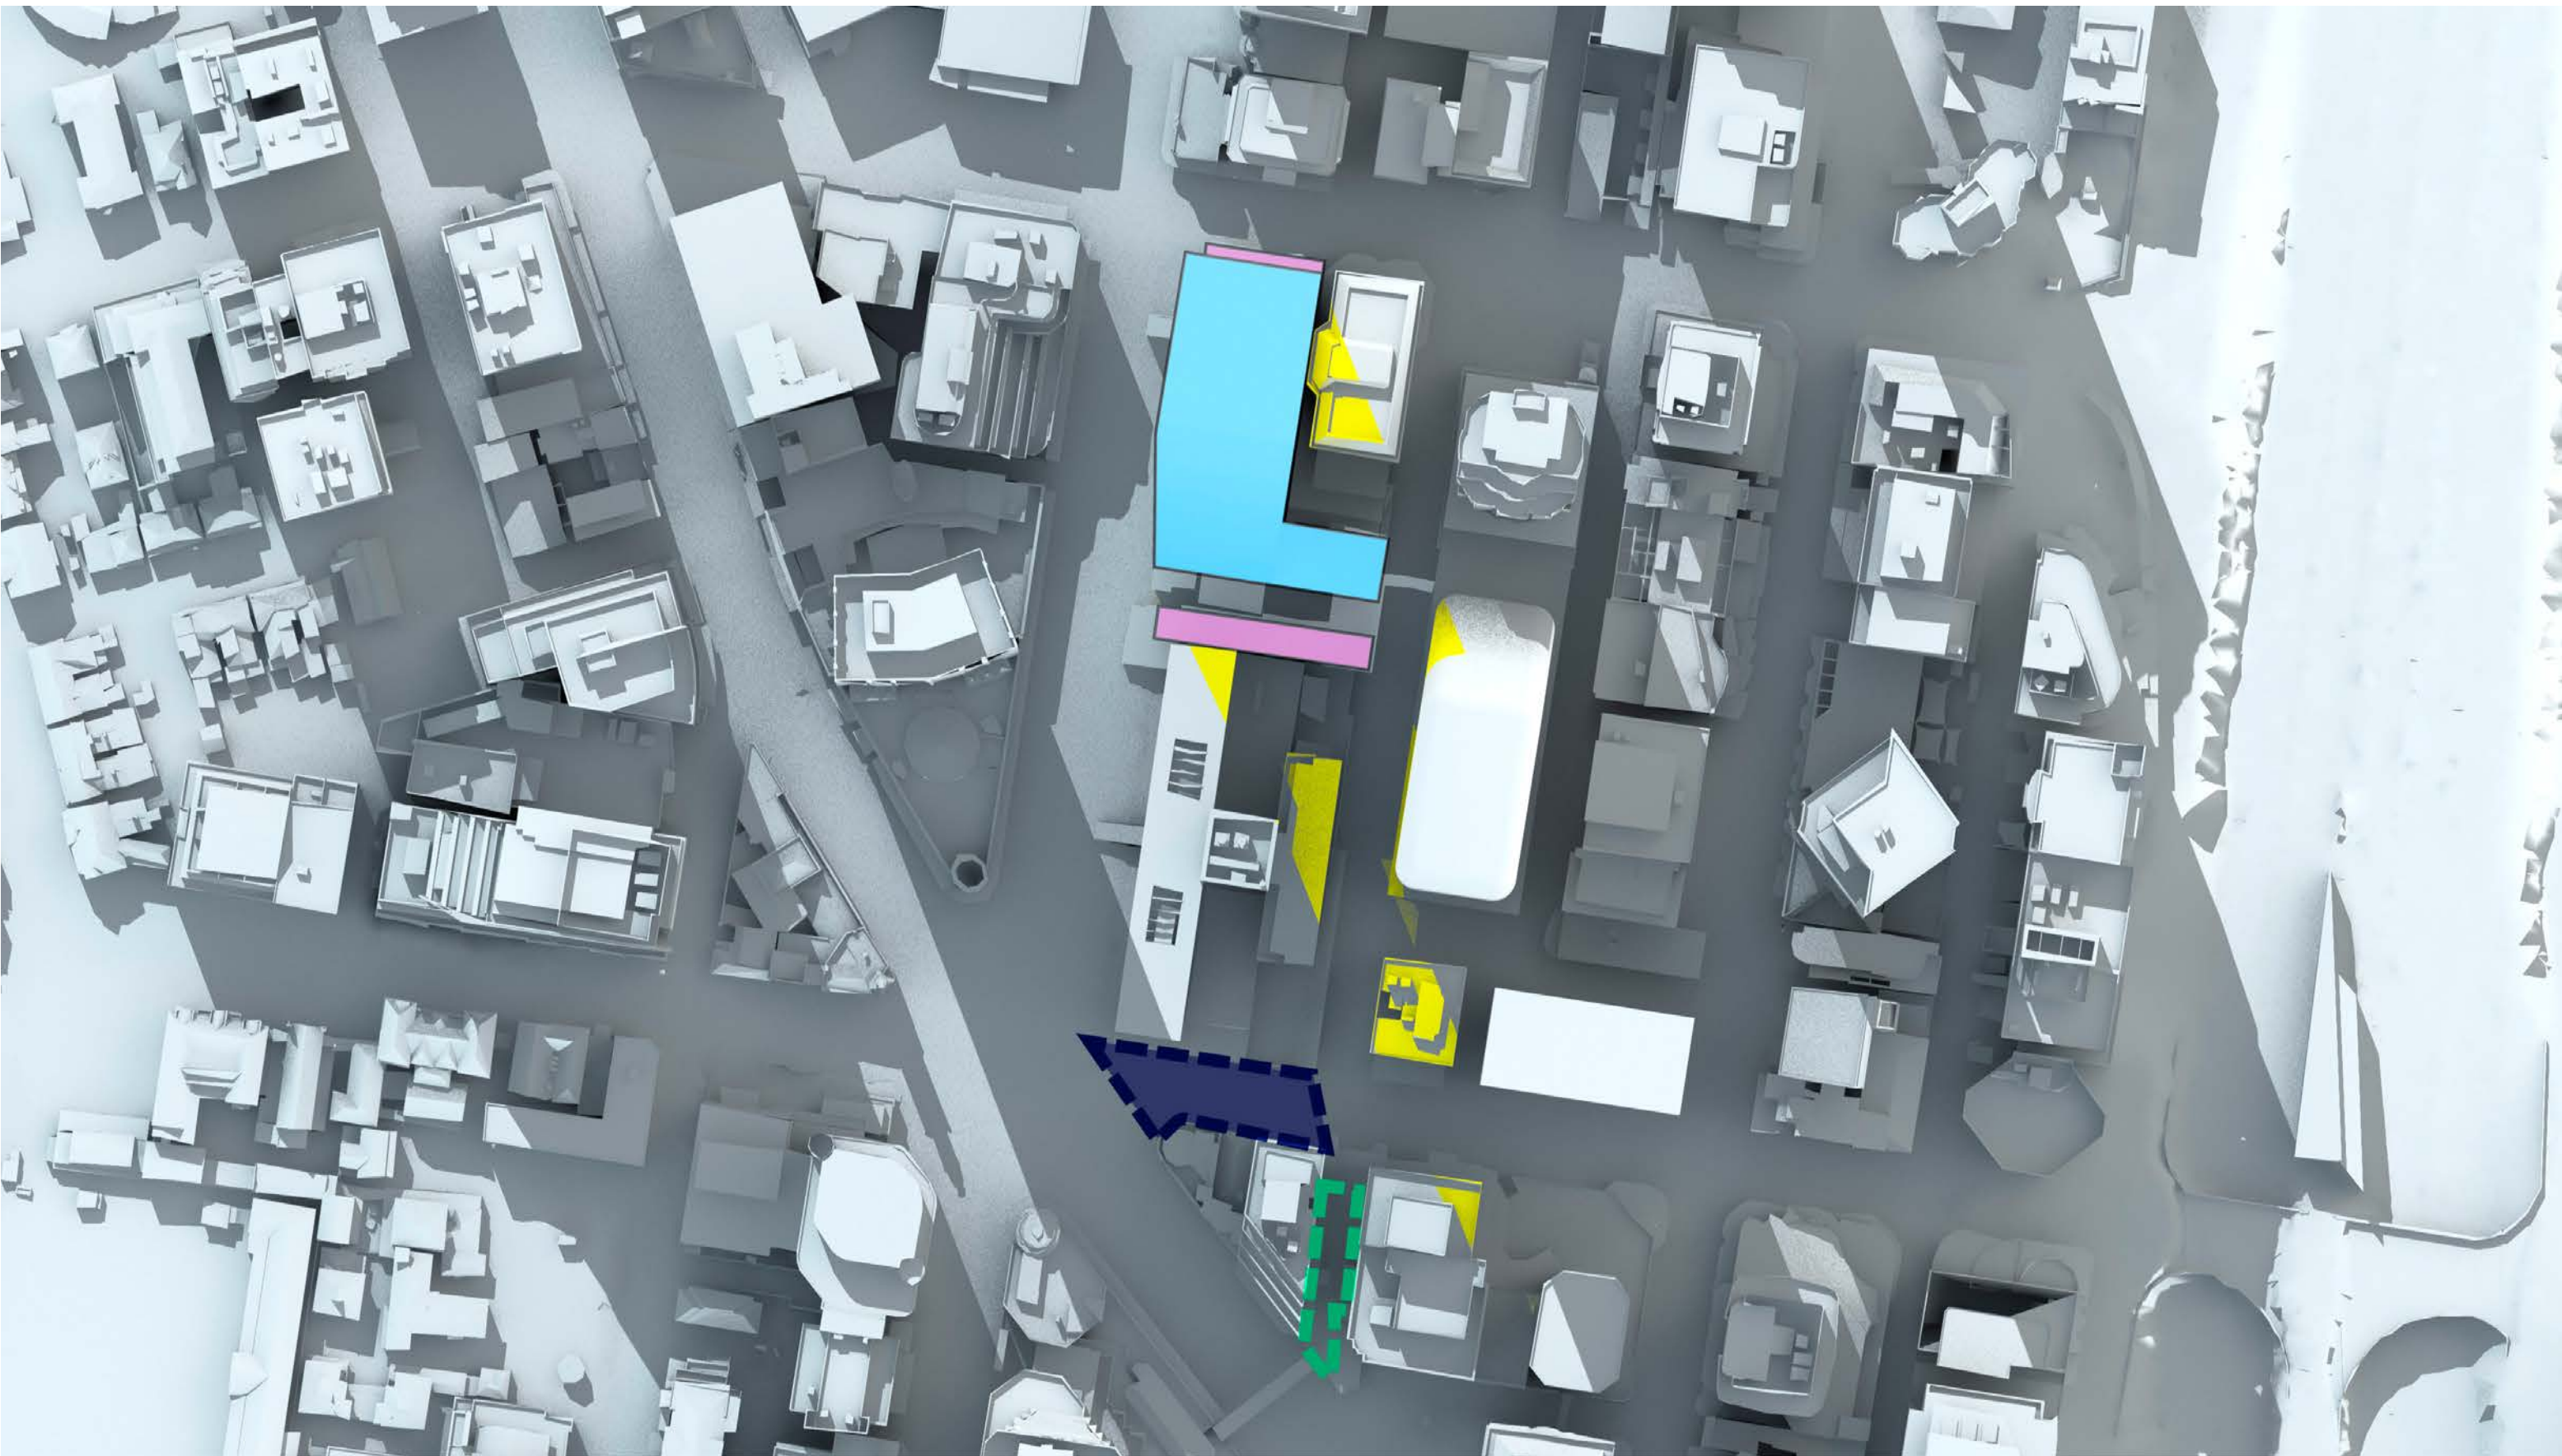

Victoria Cross OSD Envelope Shadow Study

21st June, 1:15pm AEST

OSD concept SSSA Envelope

Victoria Cross Station CSSI

Shadow cast by Victoria Cross OSD Envelope

Shadow cast by existing North Sydney buildings

Brett Whiteley Plaza

Elizabeth Plaza