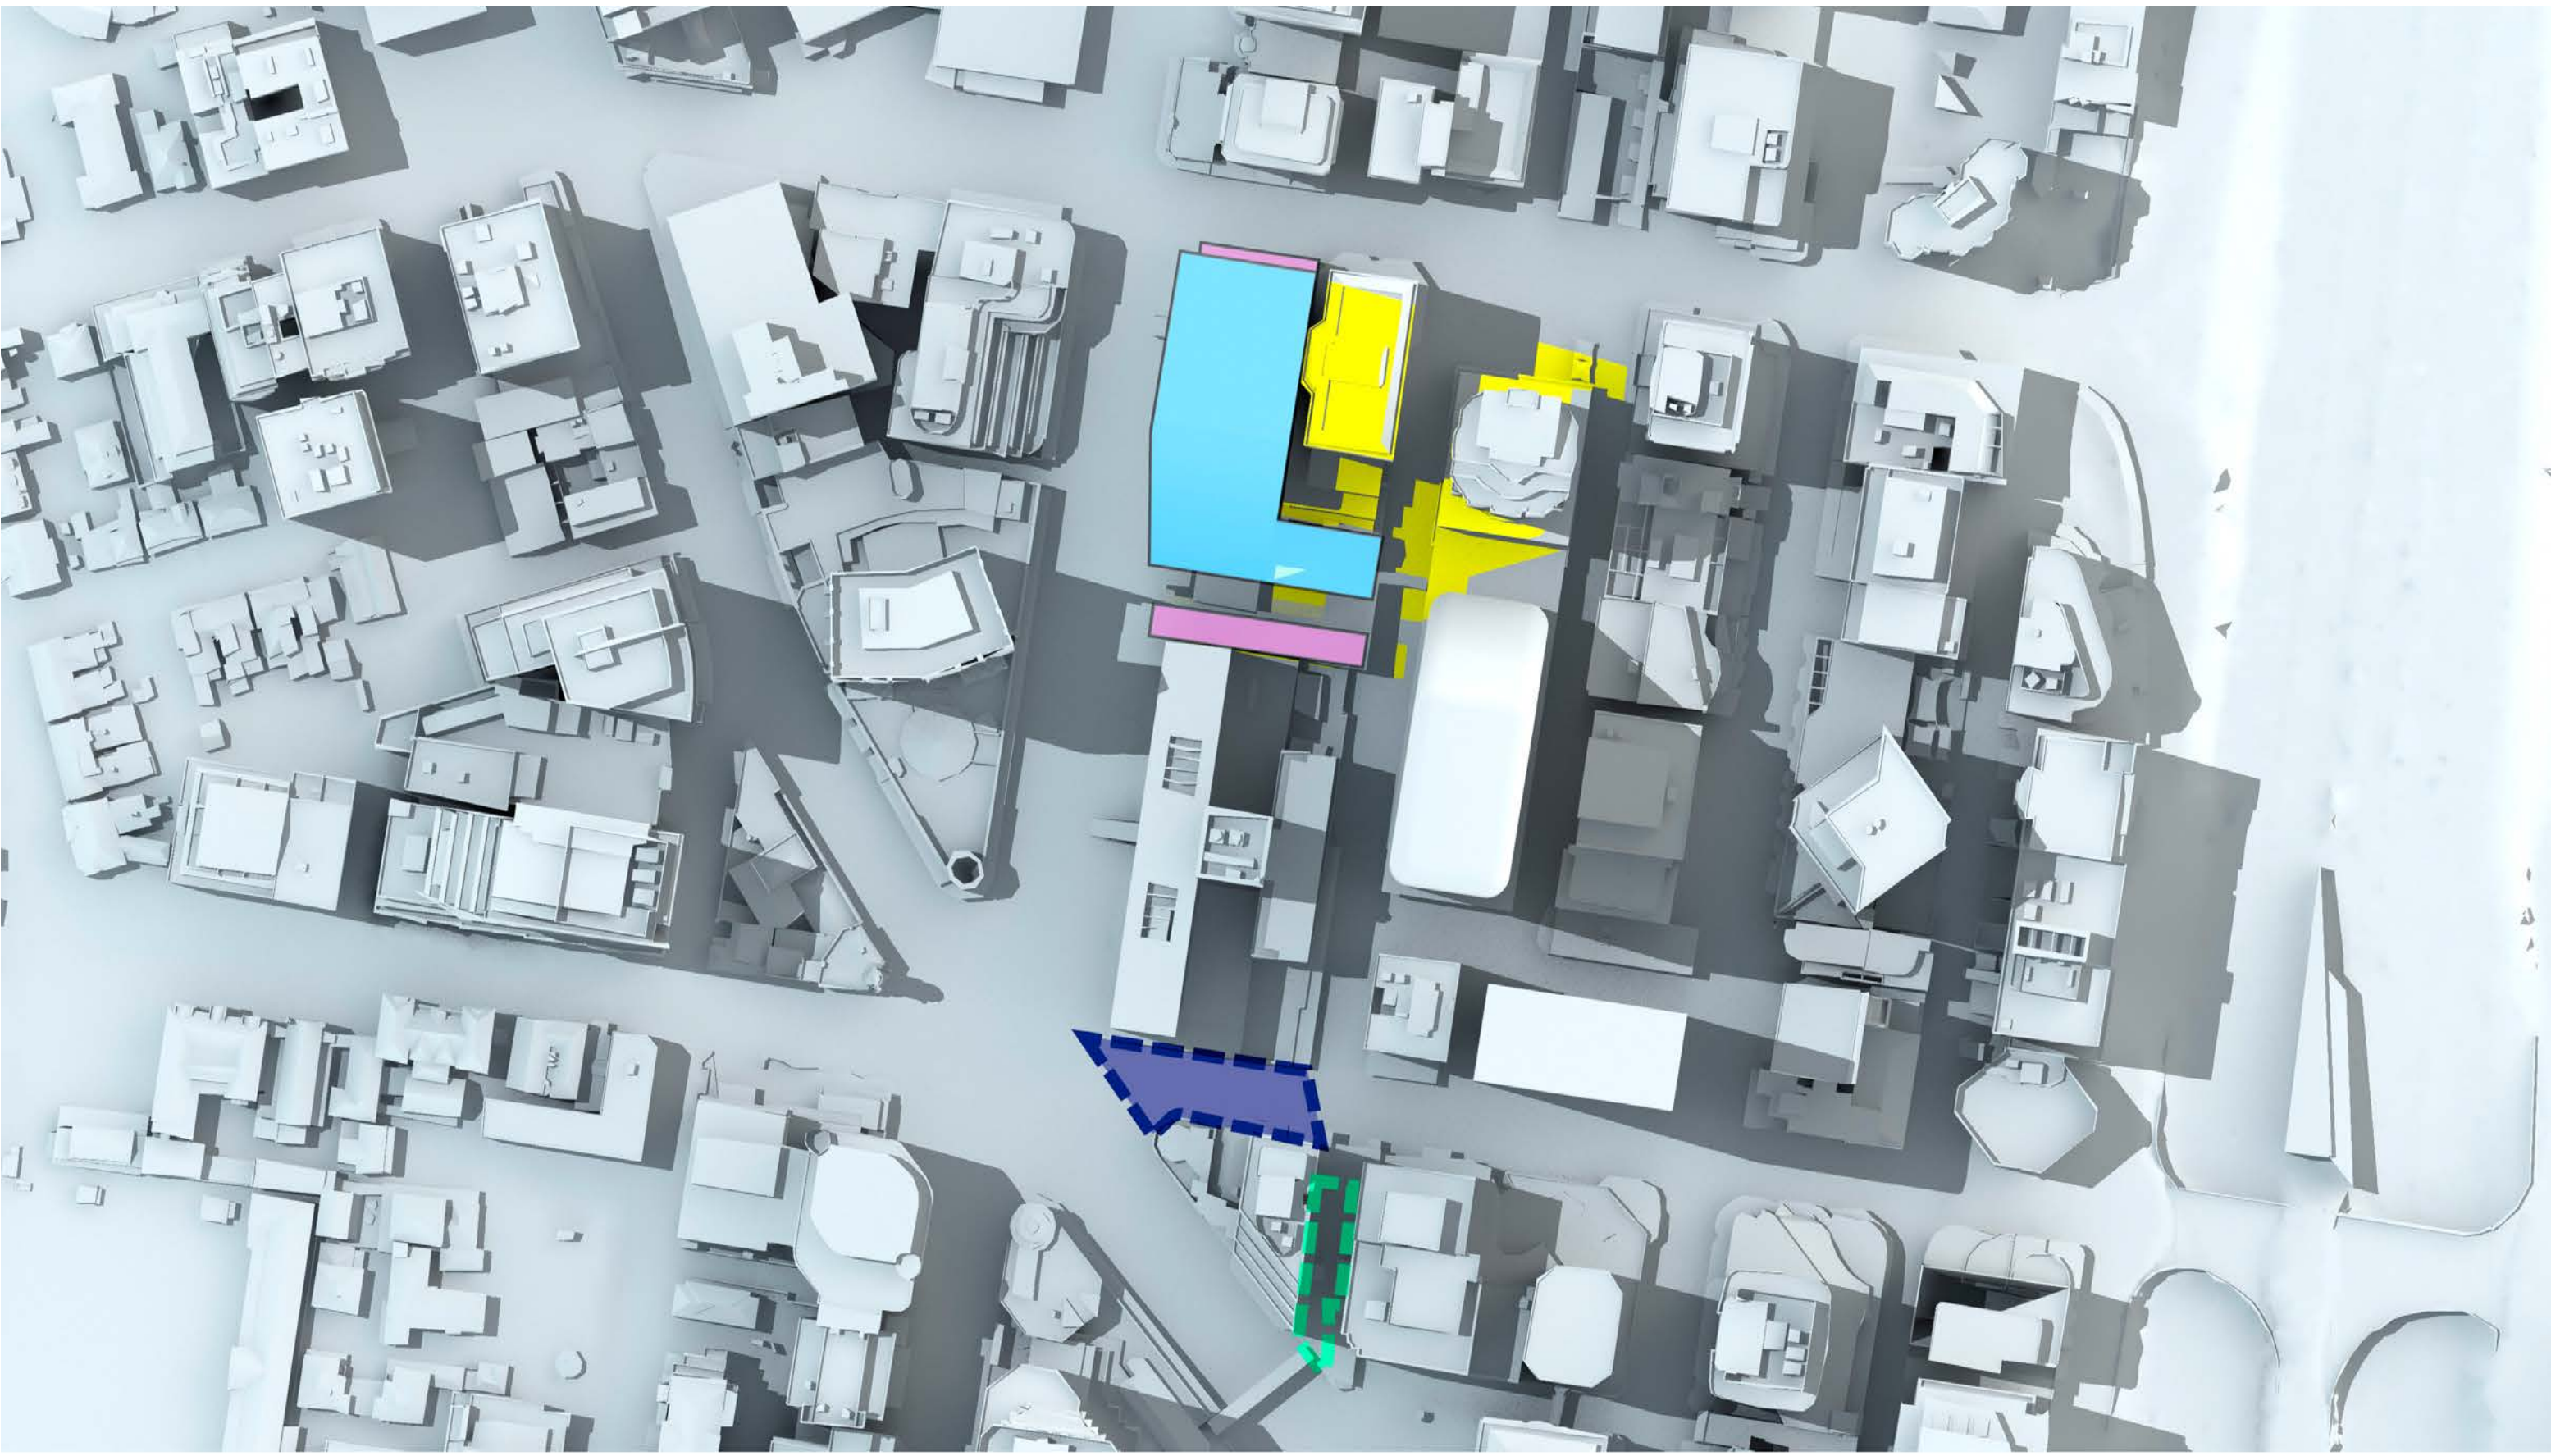

 OSD concept
SSDA Envelope

 Victoria Cross
Station CSSI

 Shadow cast by Victoria
Cross OSD Envelope

 Shadow cast by existing
North Sydney buildings

 Brett Whiteley
Plaza

 Elizabeth
Plaza

Victoria Cross OSD Envelope Shadow Study

21st December, 1:45pm AEST

 OSD concept SSSA Envelope

 Victoria Cross Station CSSI

 Shadow cast by Victoria Cross OSD Envelope

 Shadow cast by existing North Sydney buildings

 Brett Whiteley Plaza

 Elizabeth Plaza

Victoria Cross OSD Envelope Shadow Study

21st December, 2pm AEST

-  OSD concept SSSA Envelope
-  Victoria Cross Station CSSI
-  Shadow cast by Victoria Cross OSD Envelope
-  Shadow cast by existing North Sydney buildings
-  Brett Whiteley Plaza
-  Elizabeth Plaza