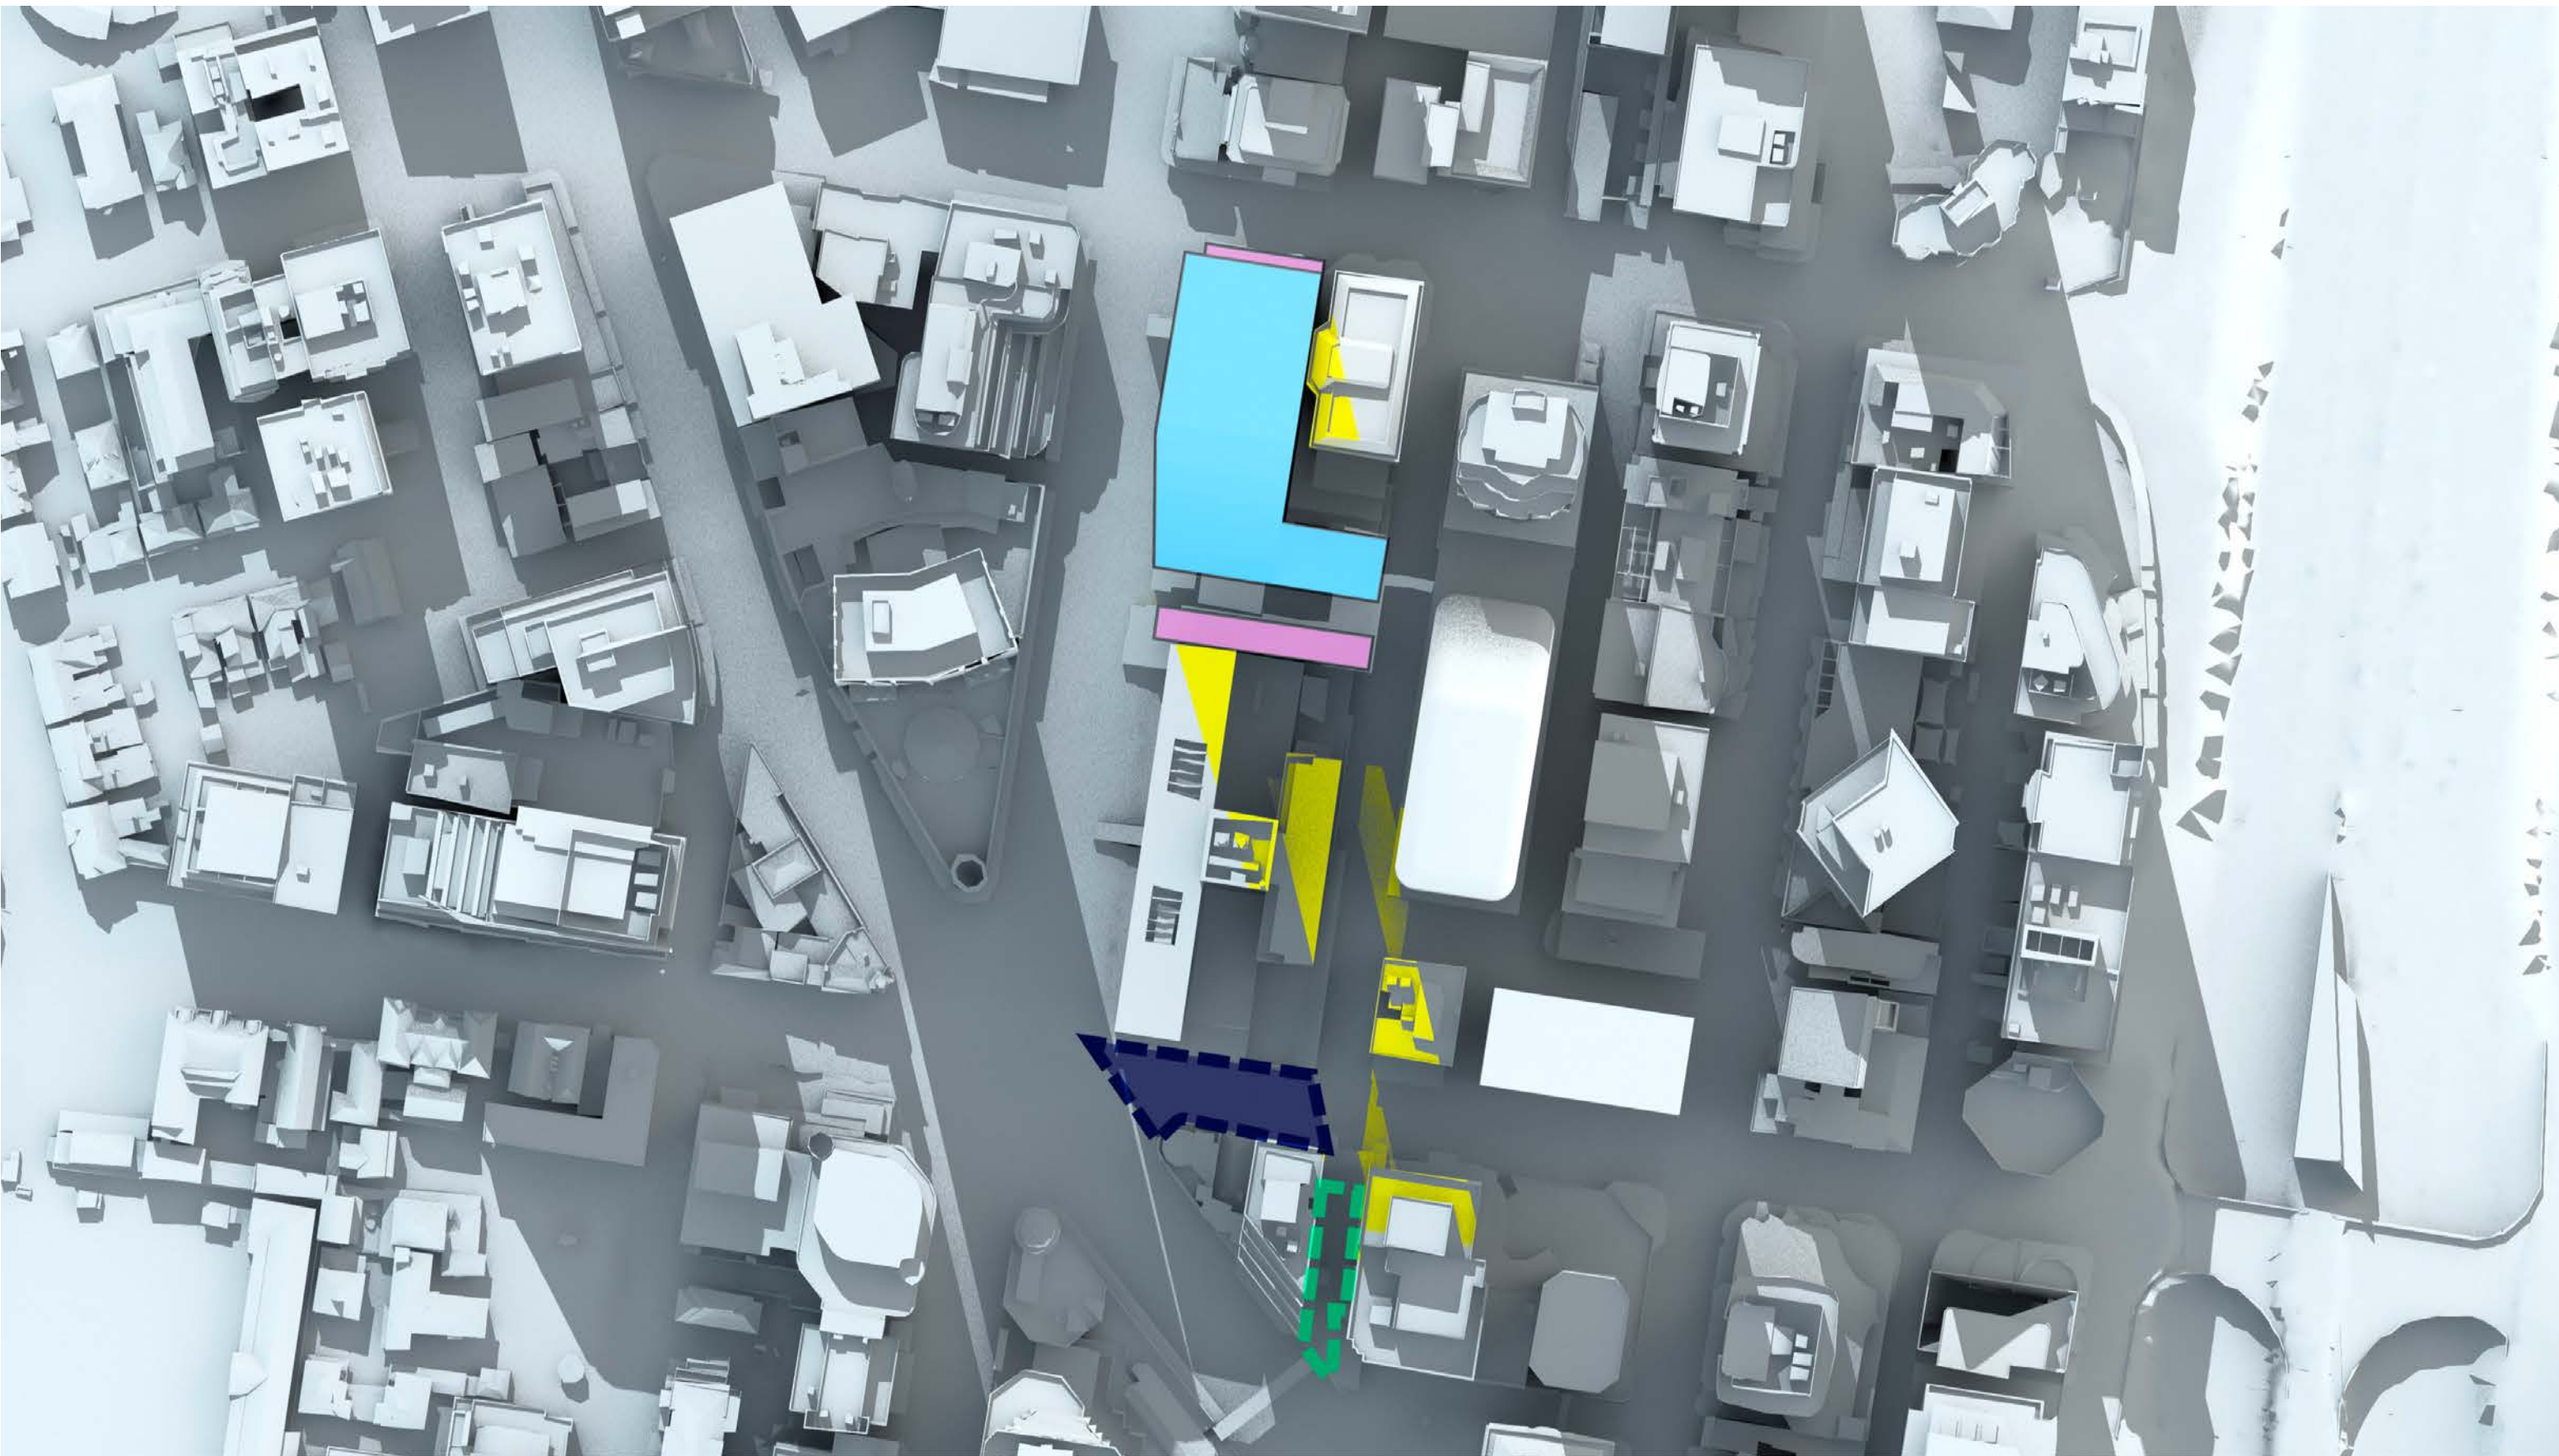

Victoria Cross OSD Envelope Shadow Study

21st June, 12:45pm AEST

OSD concept SSDA Envelope

Victoria Cross Station CSSI

Shadow cast by Victoria Cross OSD Envelope

Shadow cast by existing North Sydney buildings

Brett Whiteley Plaza

Elizabeth Plaza