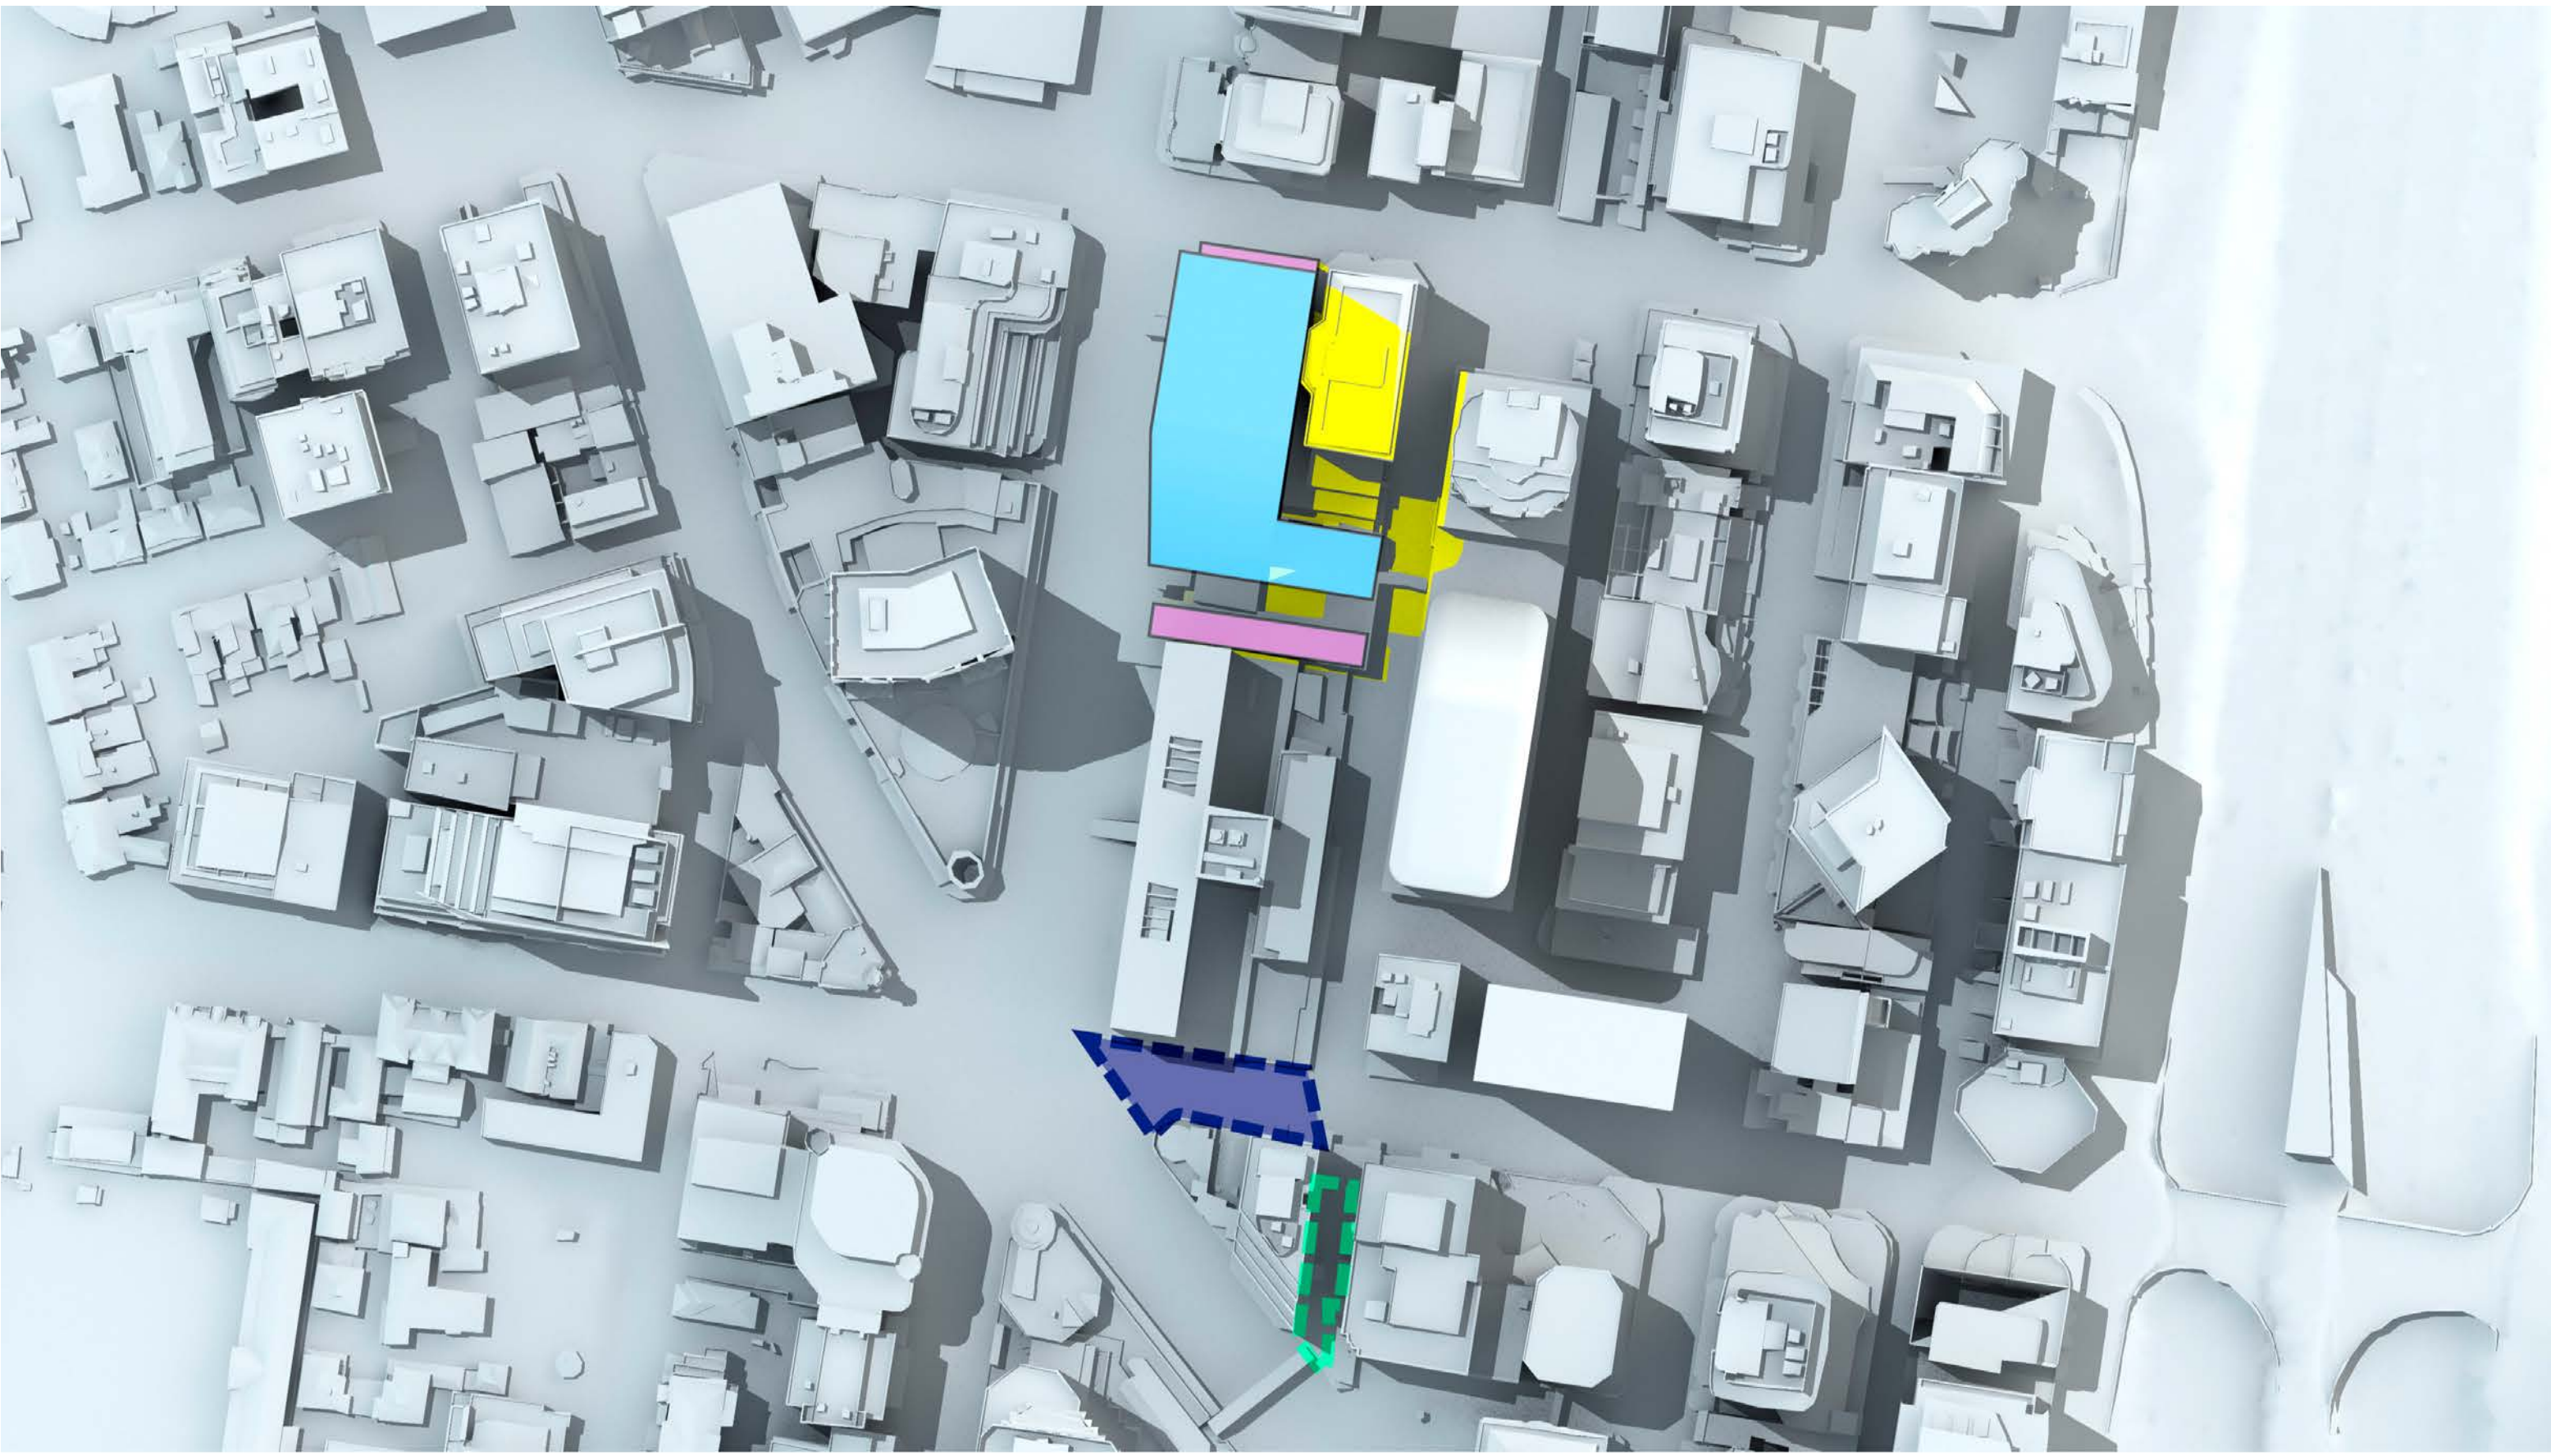

 Brett Whiteley
Plaza

 Elizabeth
Plaza

Victoria Cross OSD Envelope Shadow Study

21st December, 12:45pm AEST

 OSD concept
SSDA Envelope

 Victoria Cross
Station CSSI

 Shadow cast by Victoria
Cross OSD Envelope

 Shadow cast by existing
North Sydney buildings

 Brett Whiteley
Plaza

 Elizabeth
Plaza

Victoria Cross OSD Envelope Shadow Study

21st December, 1pm AEST

 OSD concept
SSDA Envelope

 Victoria Cross
Station CSSI