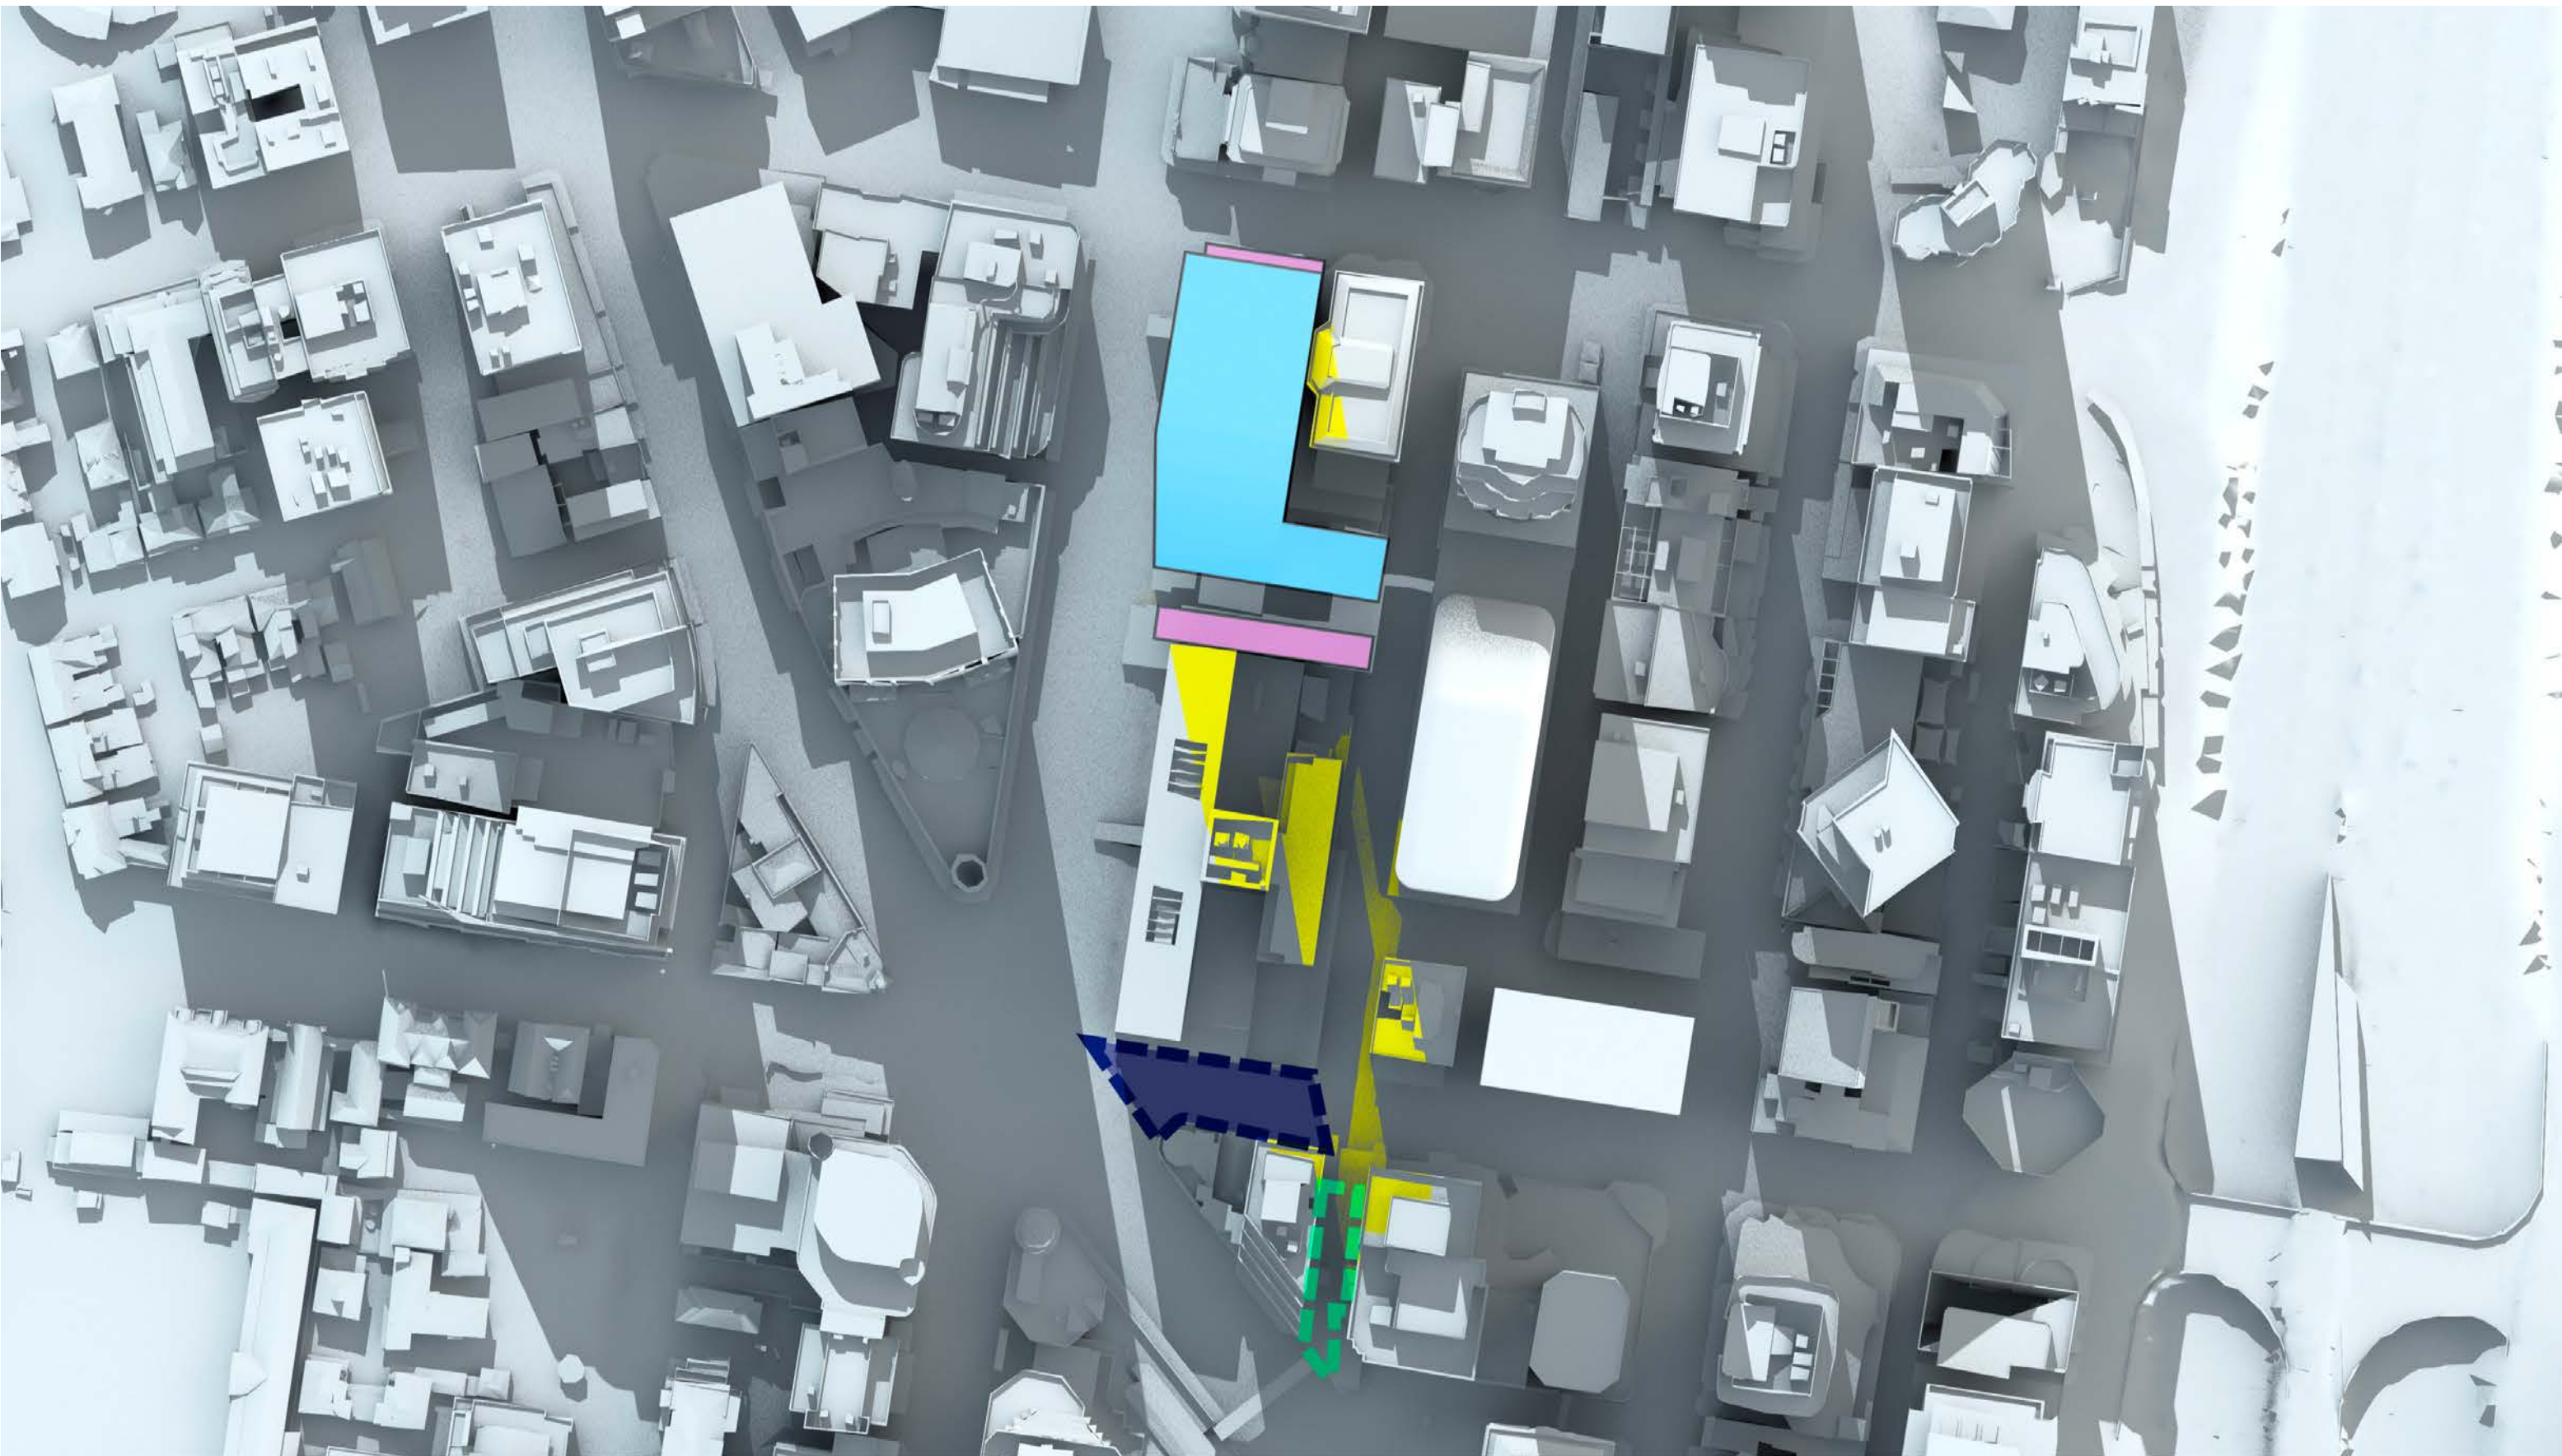

Victoria Cross OSD Envelope Shadow Study

21st June, 12:30pm AEST

OSD concept
SSSA Envelope

Victoria Cross
Station CSSI

Shadow cast by Victoria
Cross OSD Envelope

Shadow cast by existing
North Sydney buildings

Brett Whiteley
Plaza

Elizabeth
Plaza