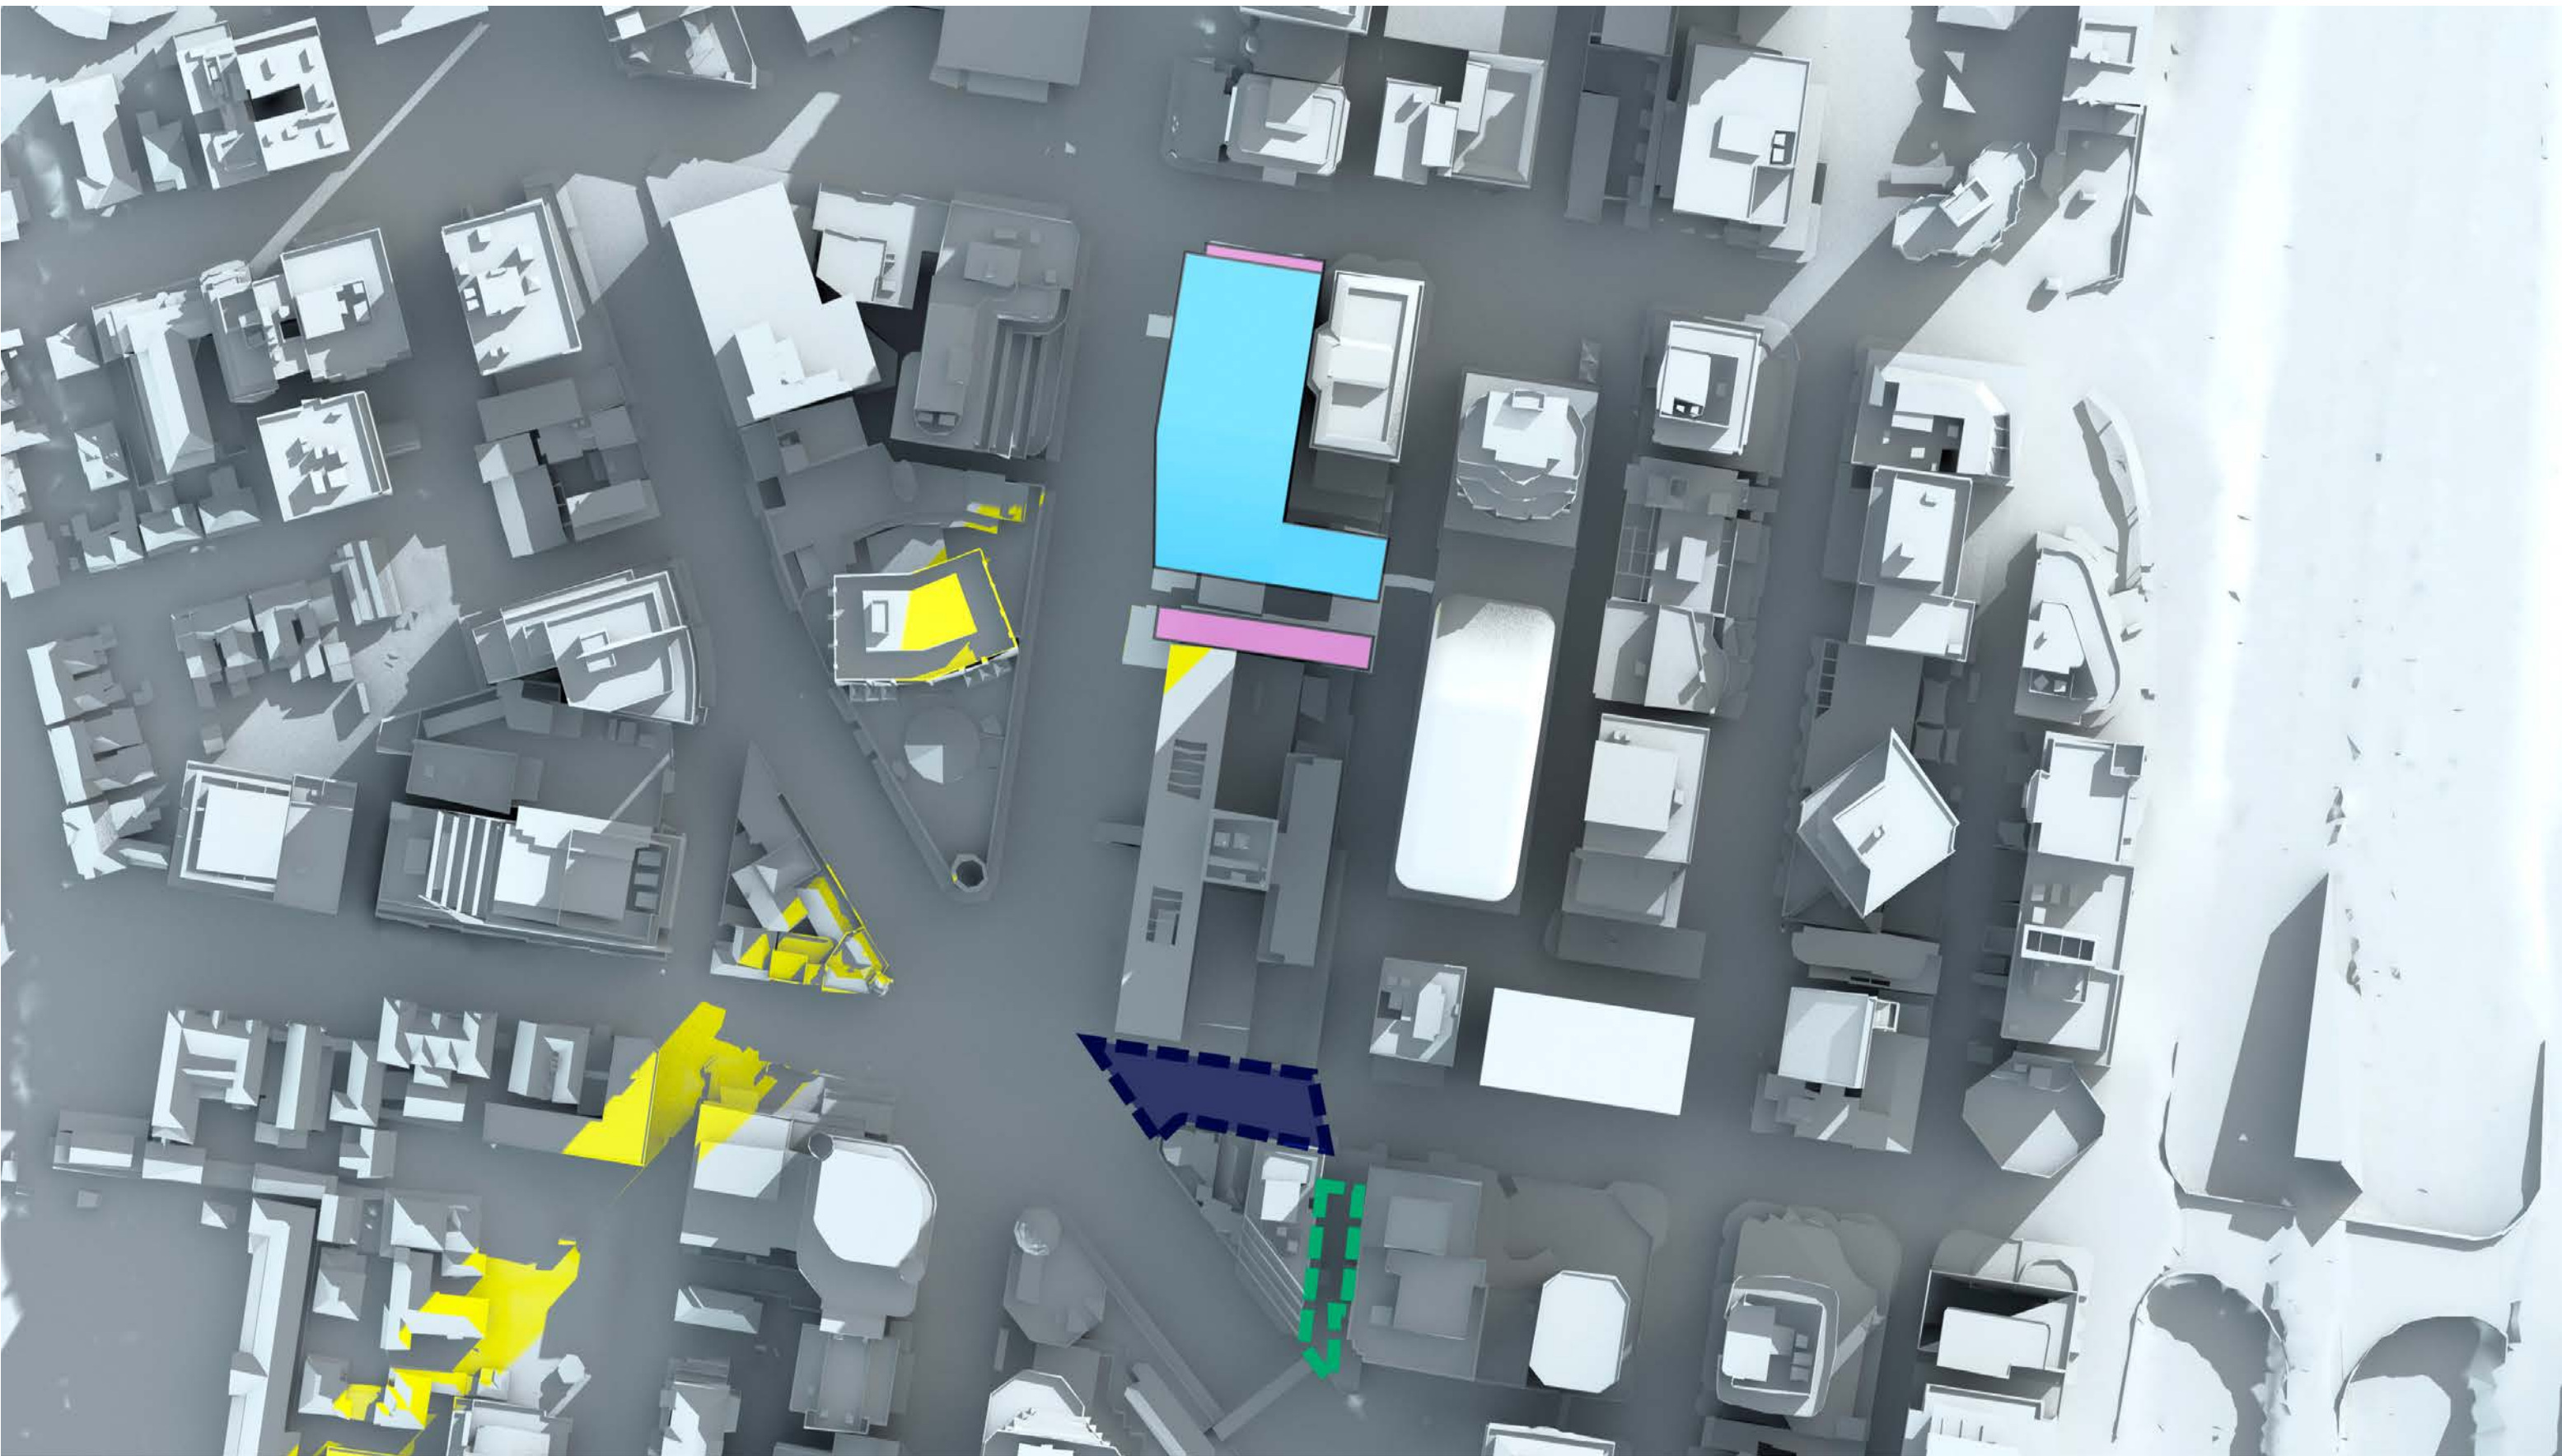

Victoria Cross OSD Envelope Shadow Study

21st June, 9am AEST

OSD concept
SSDA Envelope

Victoria Cross
Station CSSI

Shadow cast by Victoria
Cross OSD Envelope

Shadow cast by existing
North Sydney buildings

Brett Whiteley
Plaza

Elizabeth
Plaza