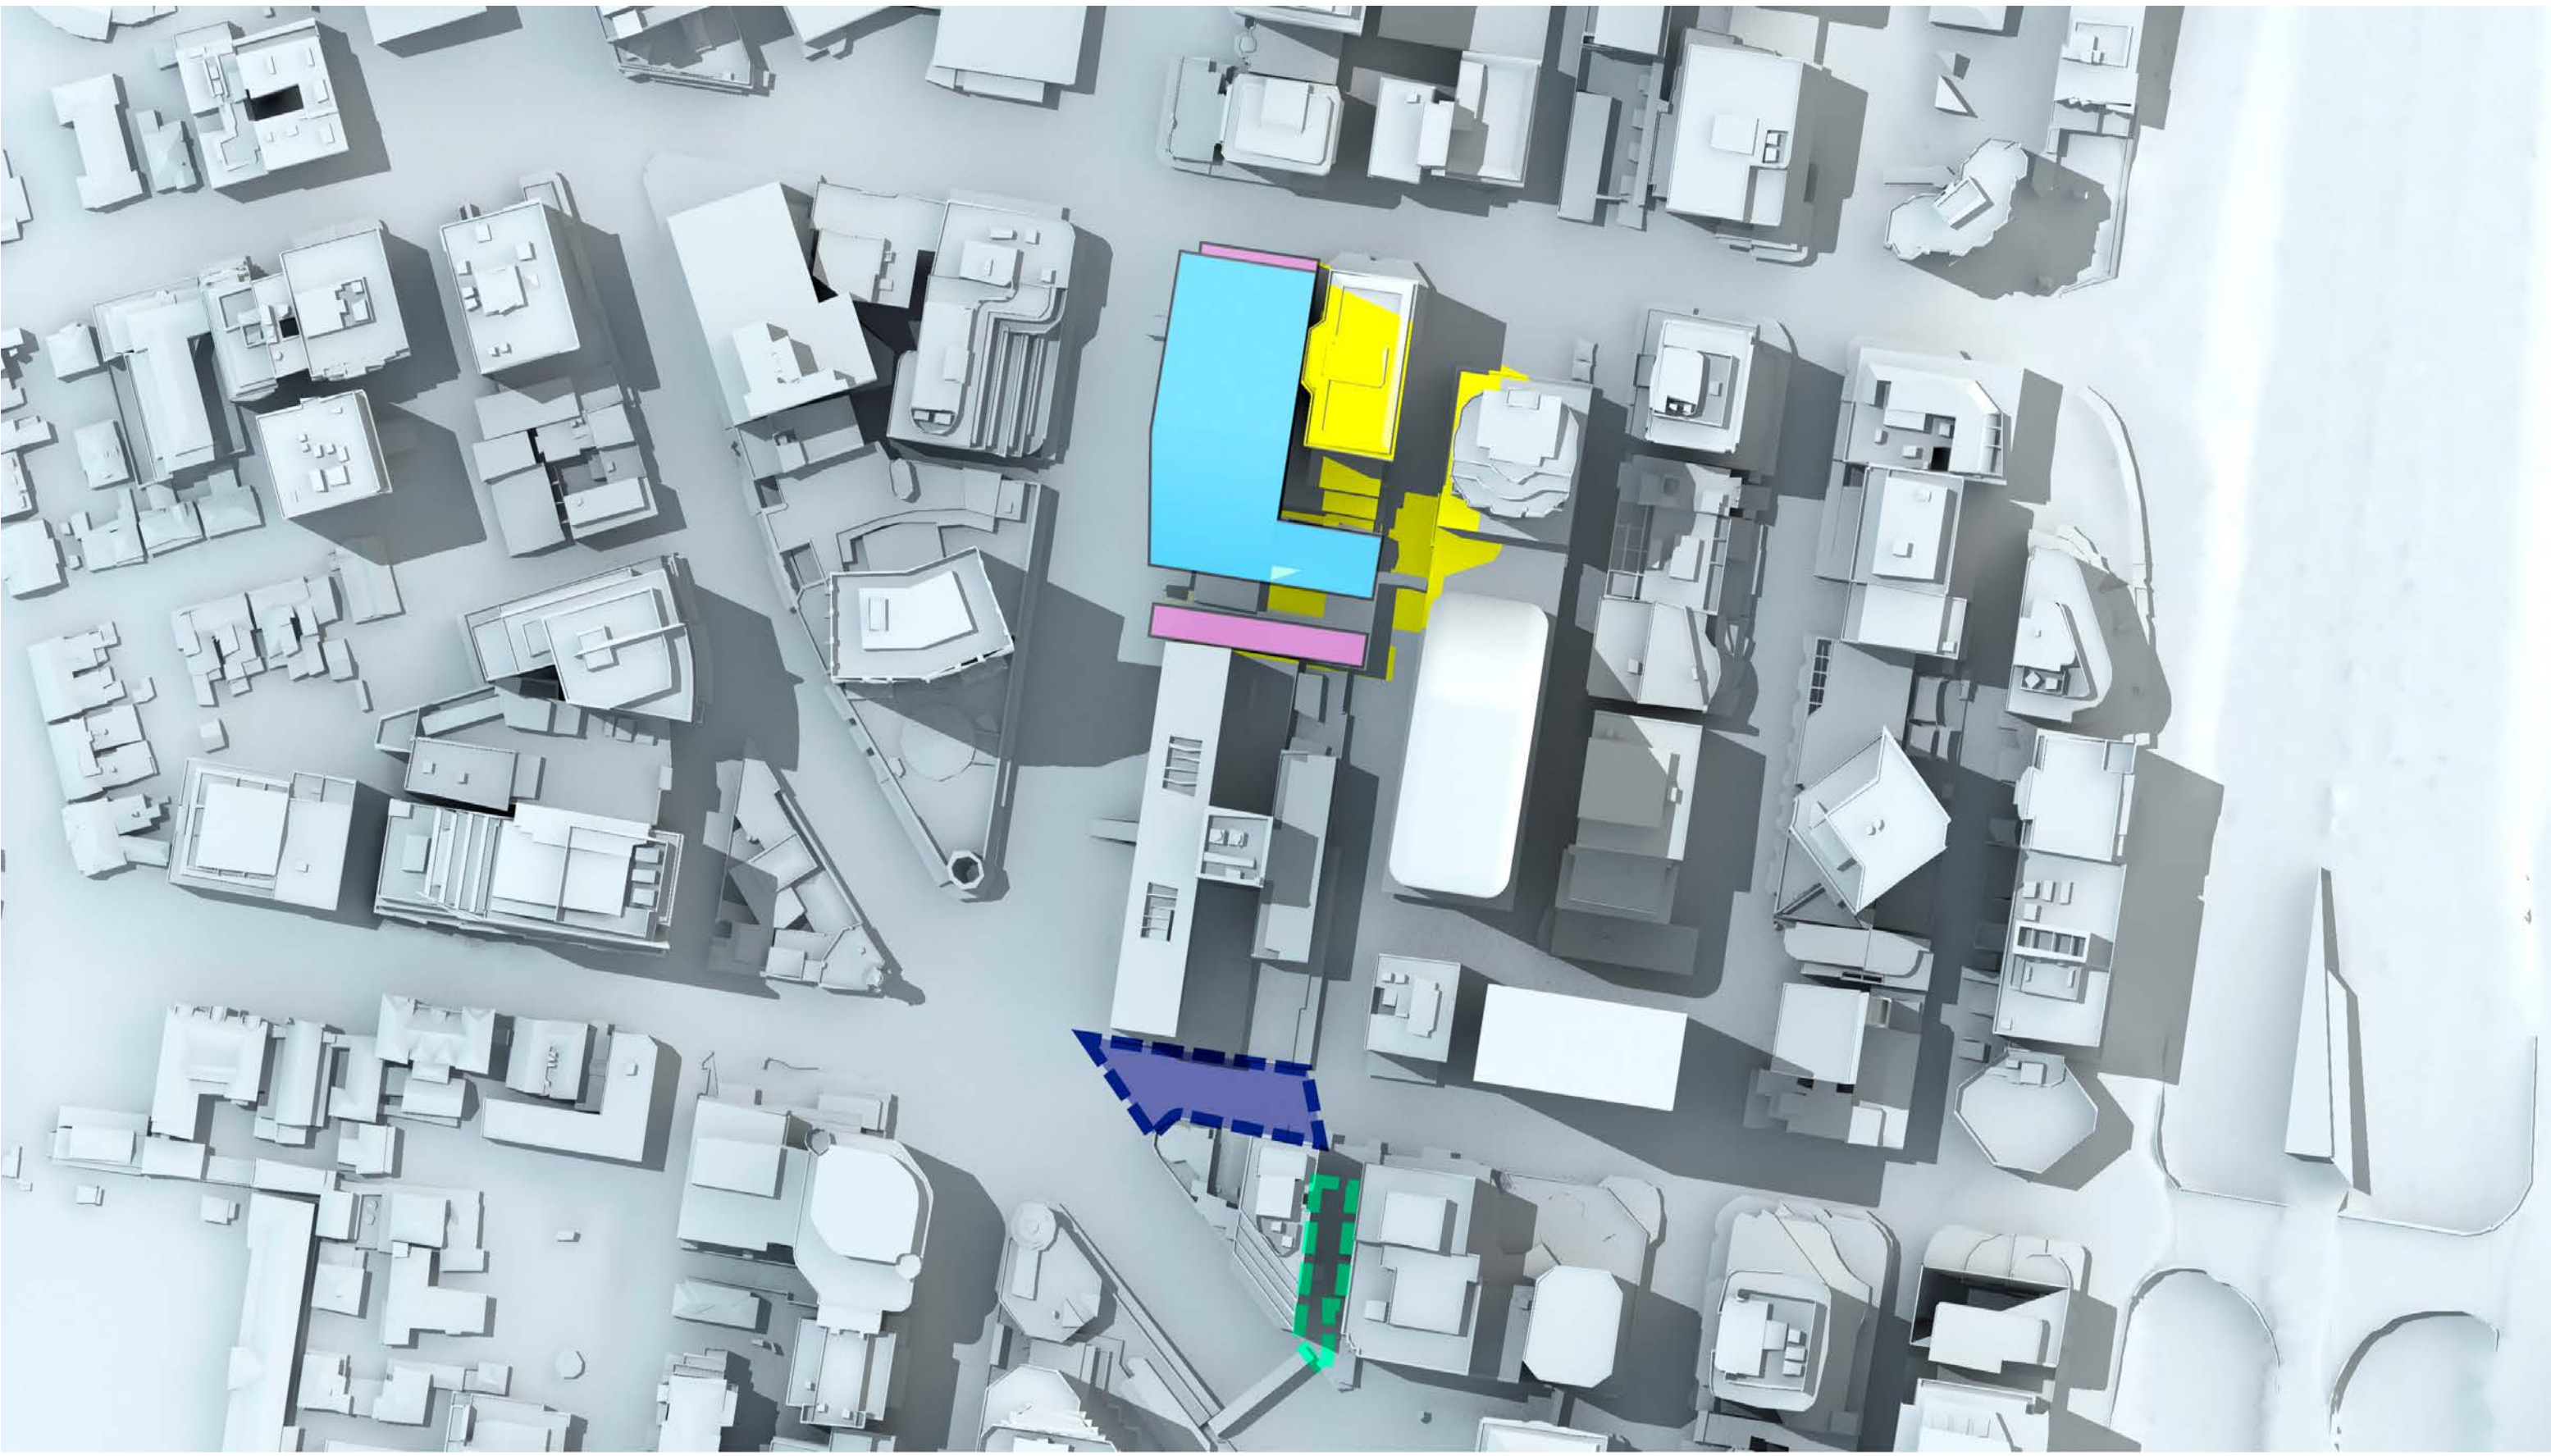

Victoria Cross OSD Envelope Shadow Study

21st December, 1:15pm AEST

OSD concept
SSDA Envelope

Victoria Cross
Station CSSI

Shadow cast by Victoria
Cross OSD Envelope

Shadow cast by existing
North Sydney buildings

Brett Whiteley
Plaza

Elizabeth
Plaza