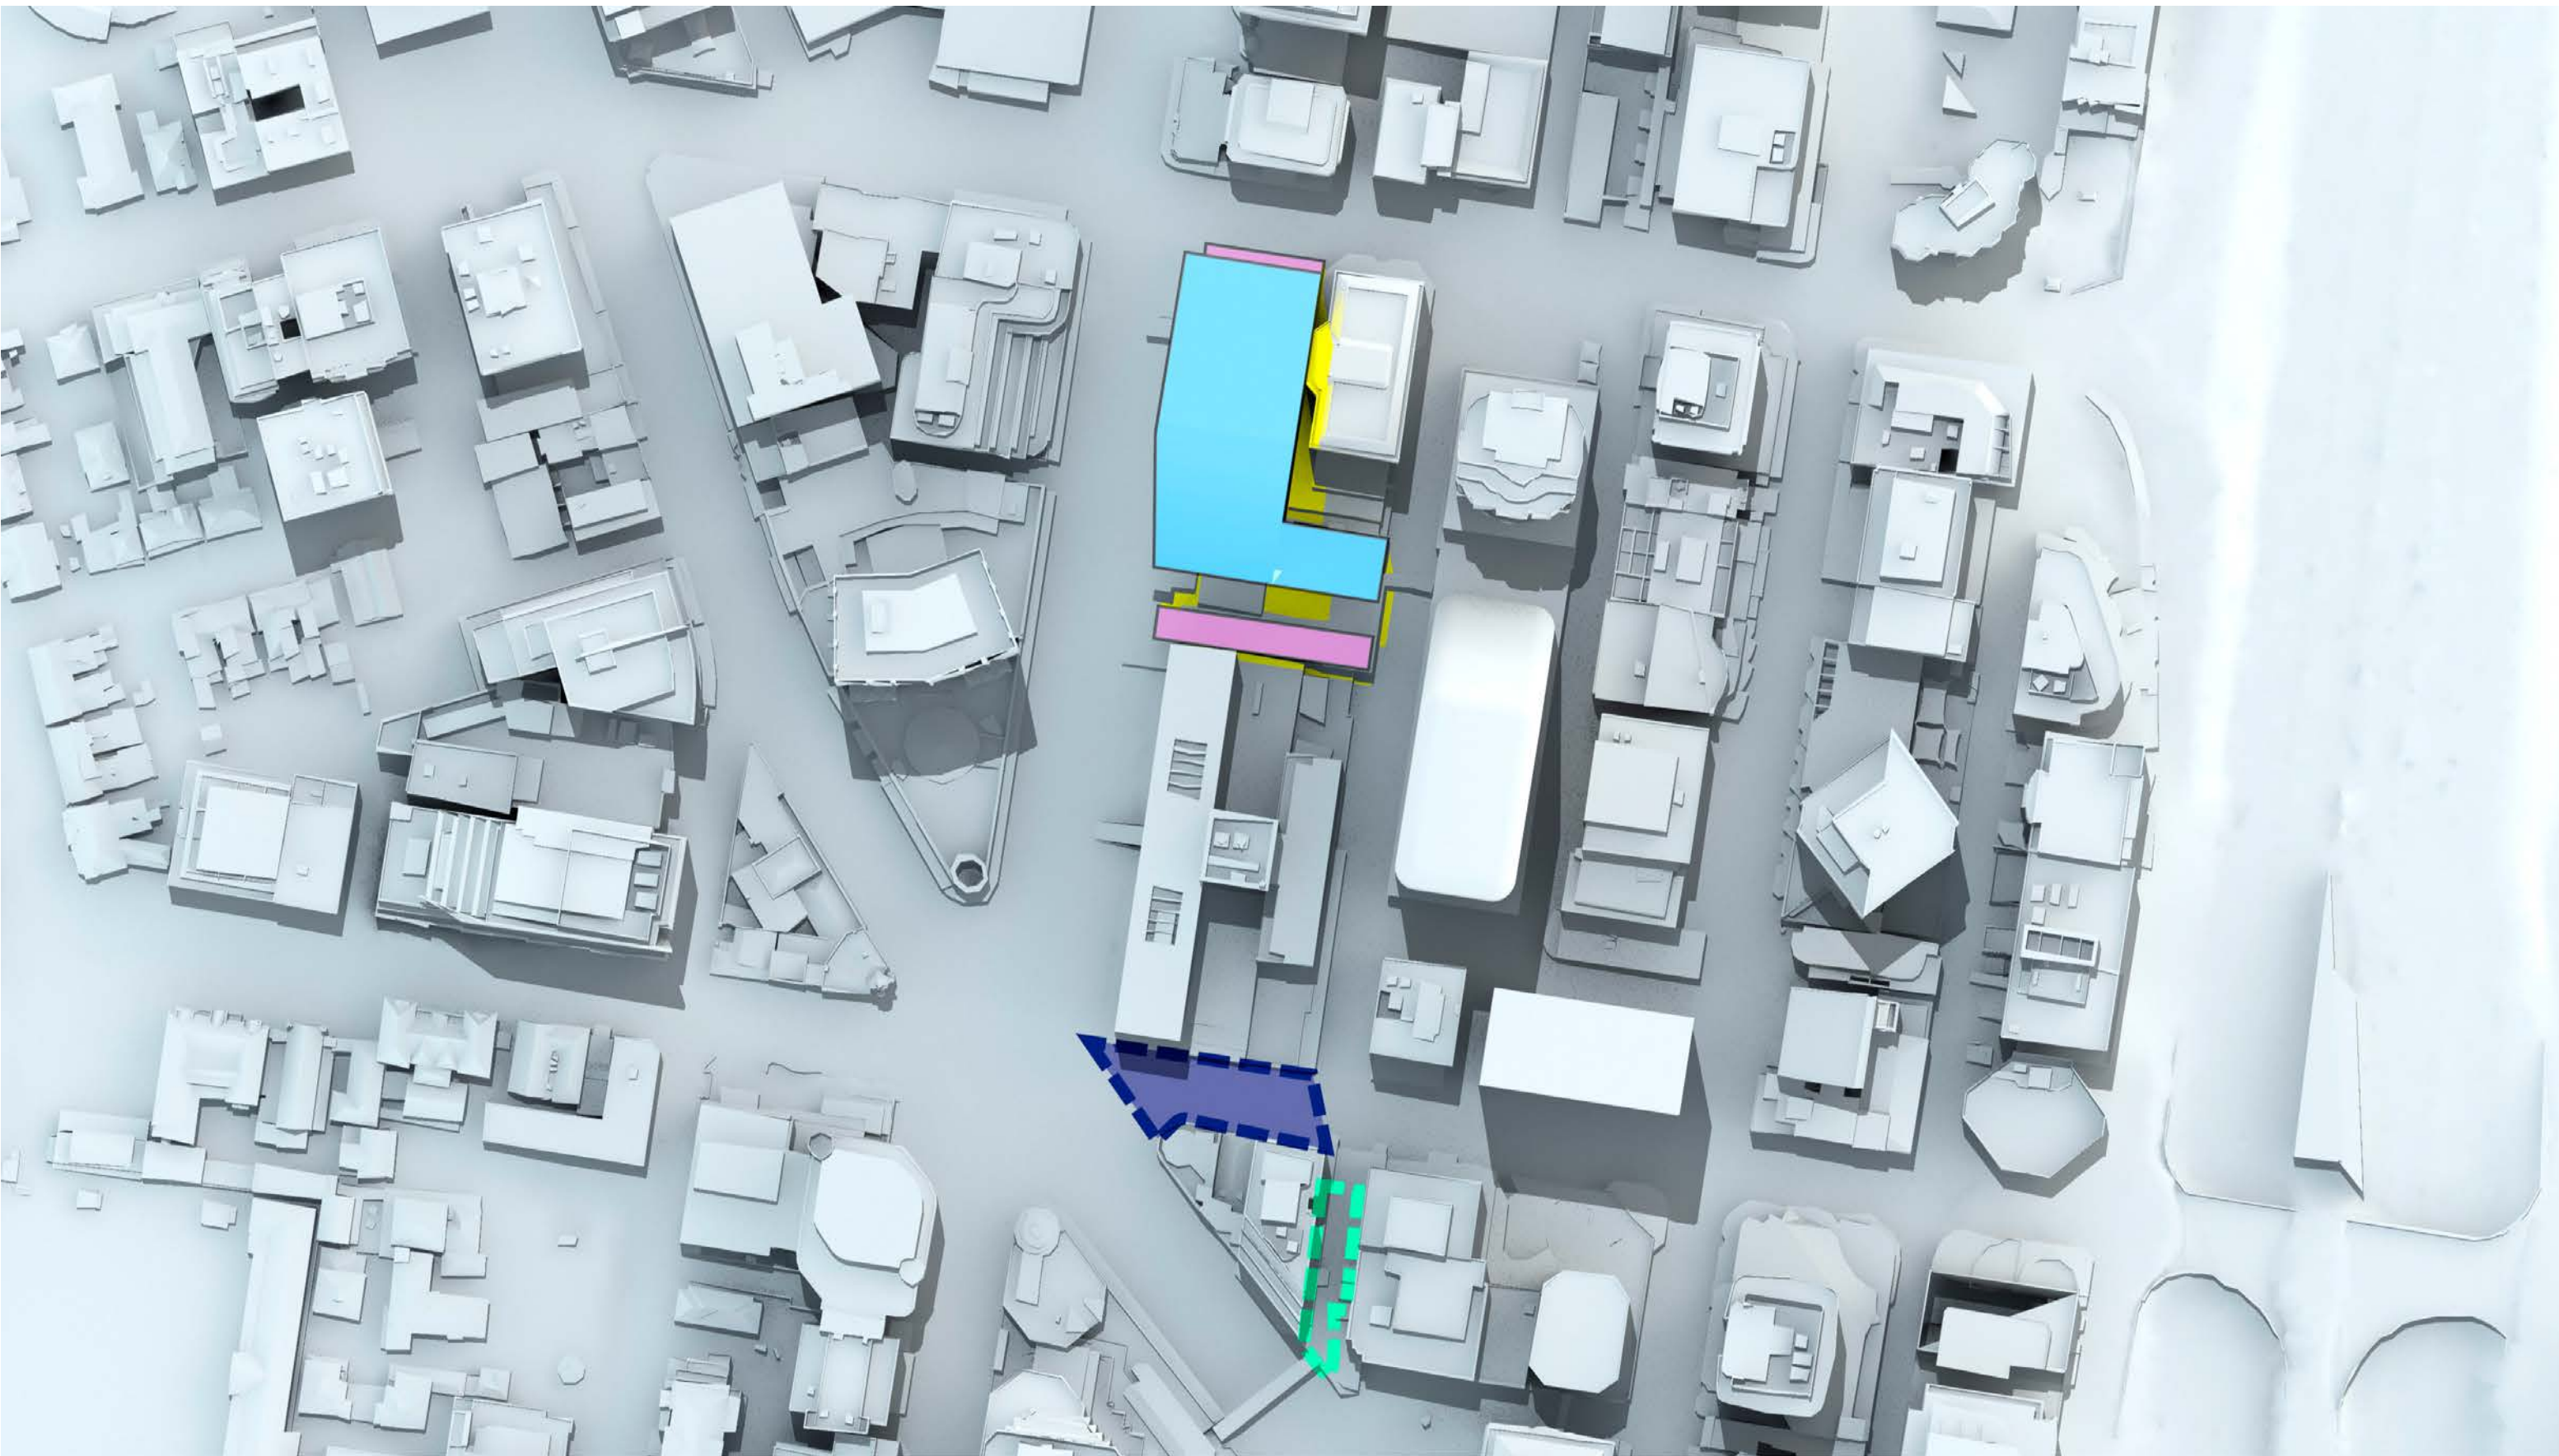

Victoria Cross OSD Envelope Shadow Study

21st December, 12pm AEST

- OSD concept SSDA Envelope
- Victoria Cross Station CSSI
- Shadow cast by Victoria Cross OSD Envelope
- Shadow cast by existing North Sydney buildings
- Brett Whiteley Plaza
- Elizabeth Plaza