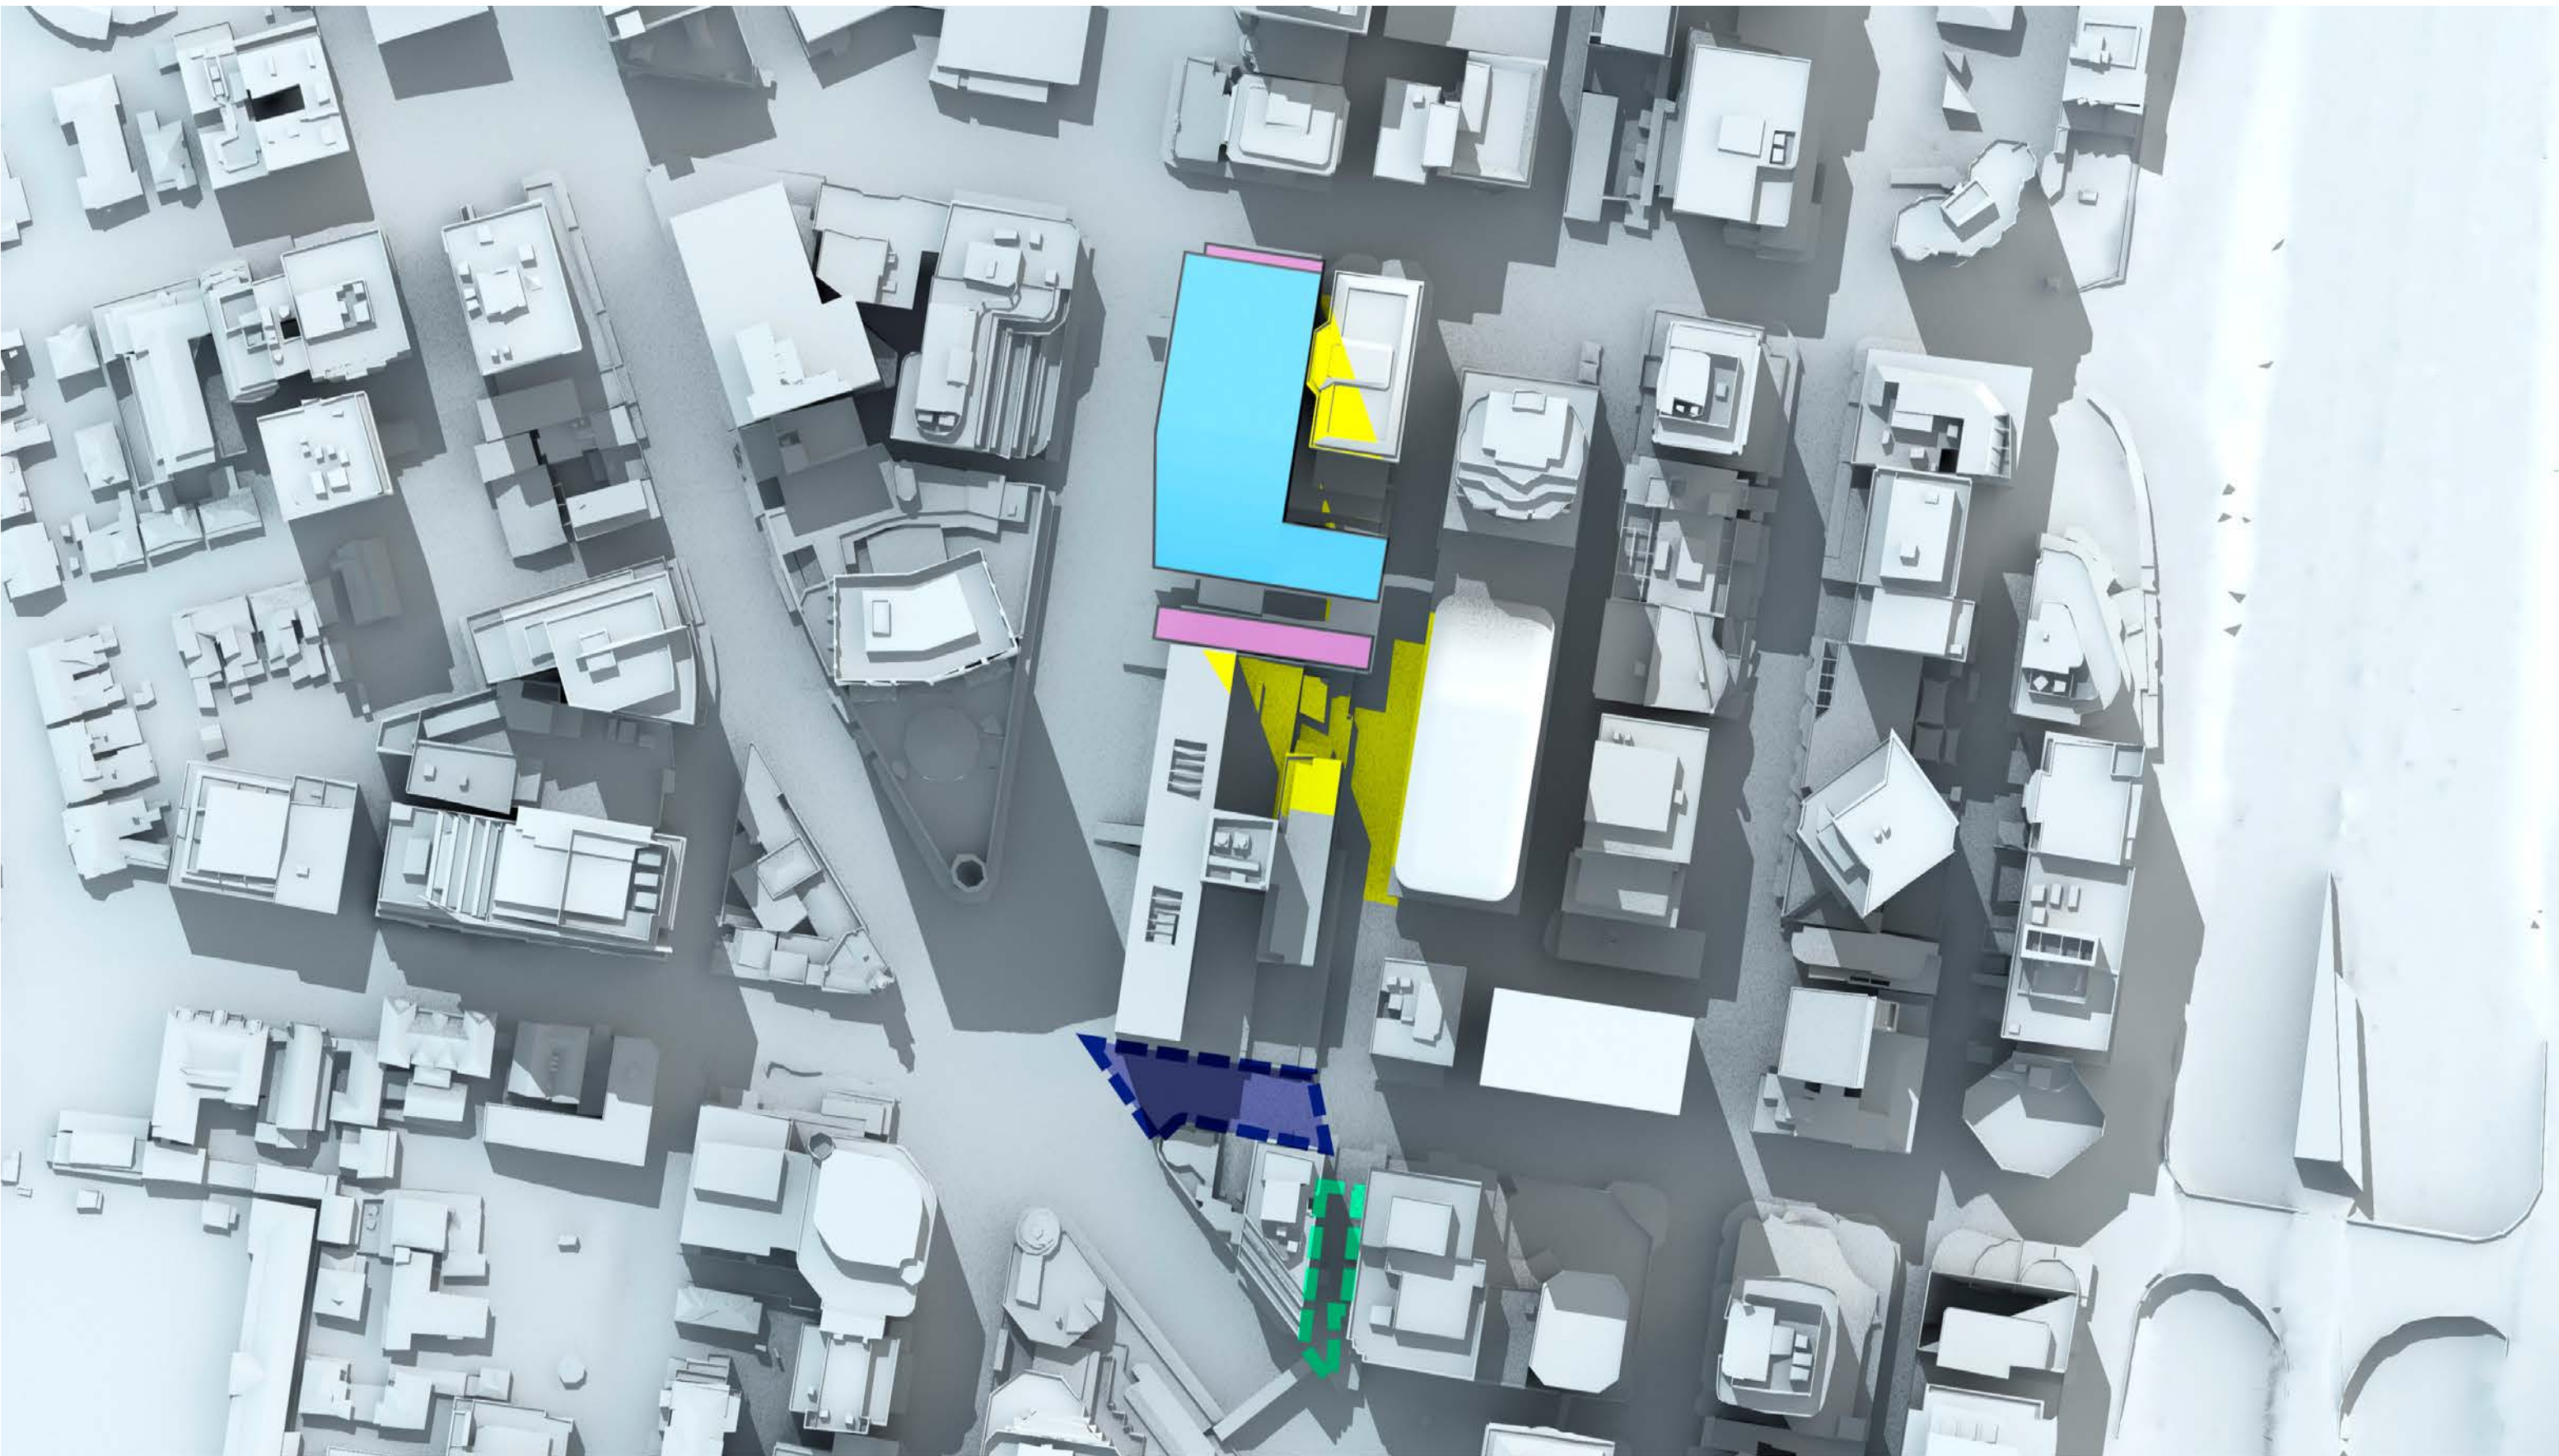

Victoria Cross OSD Envelope Shadow Study

21st March, 12:45pm AEST

OSD concept
SSSA Envelope

Victoria Cross
Station CSSI

Shadow cast by Victoria
Cross OSD Envelope

Shadow cast by existing
North Sydney buildings

Brett Whiteley
Plaza

Elizabeth
Plaza