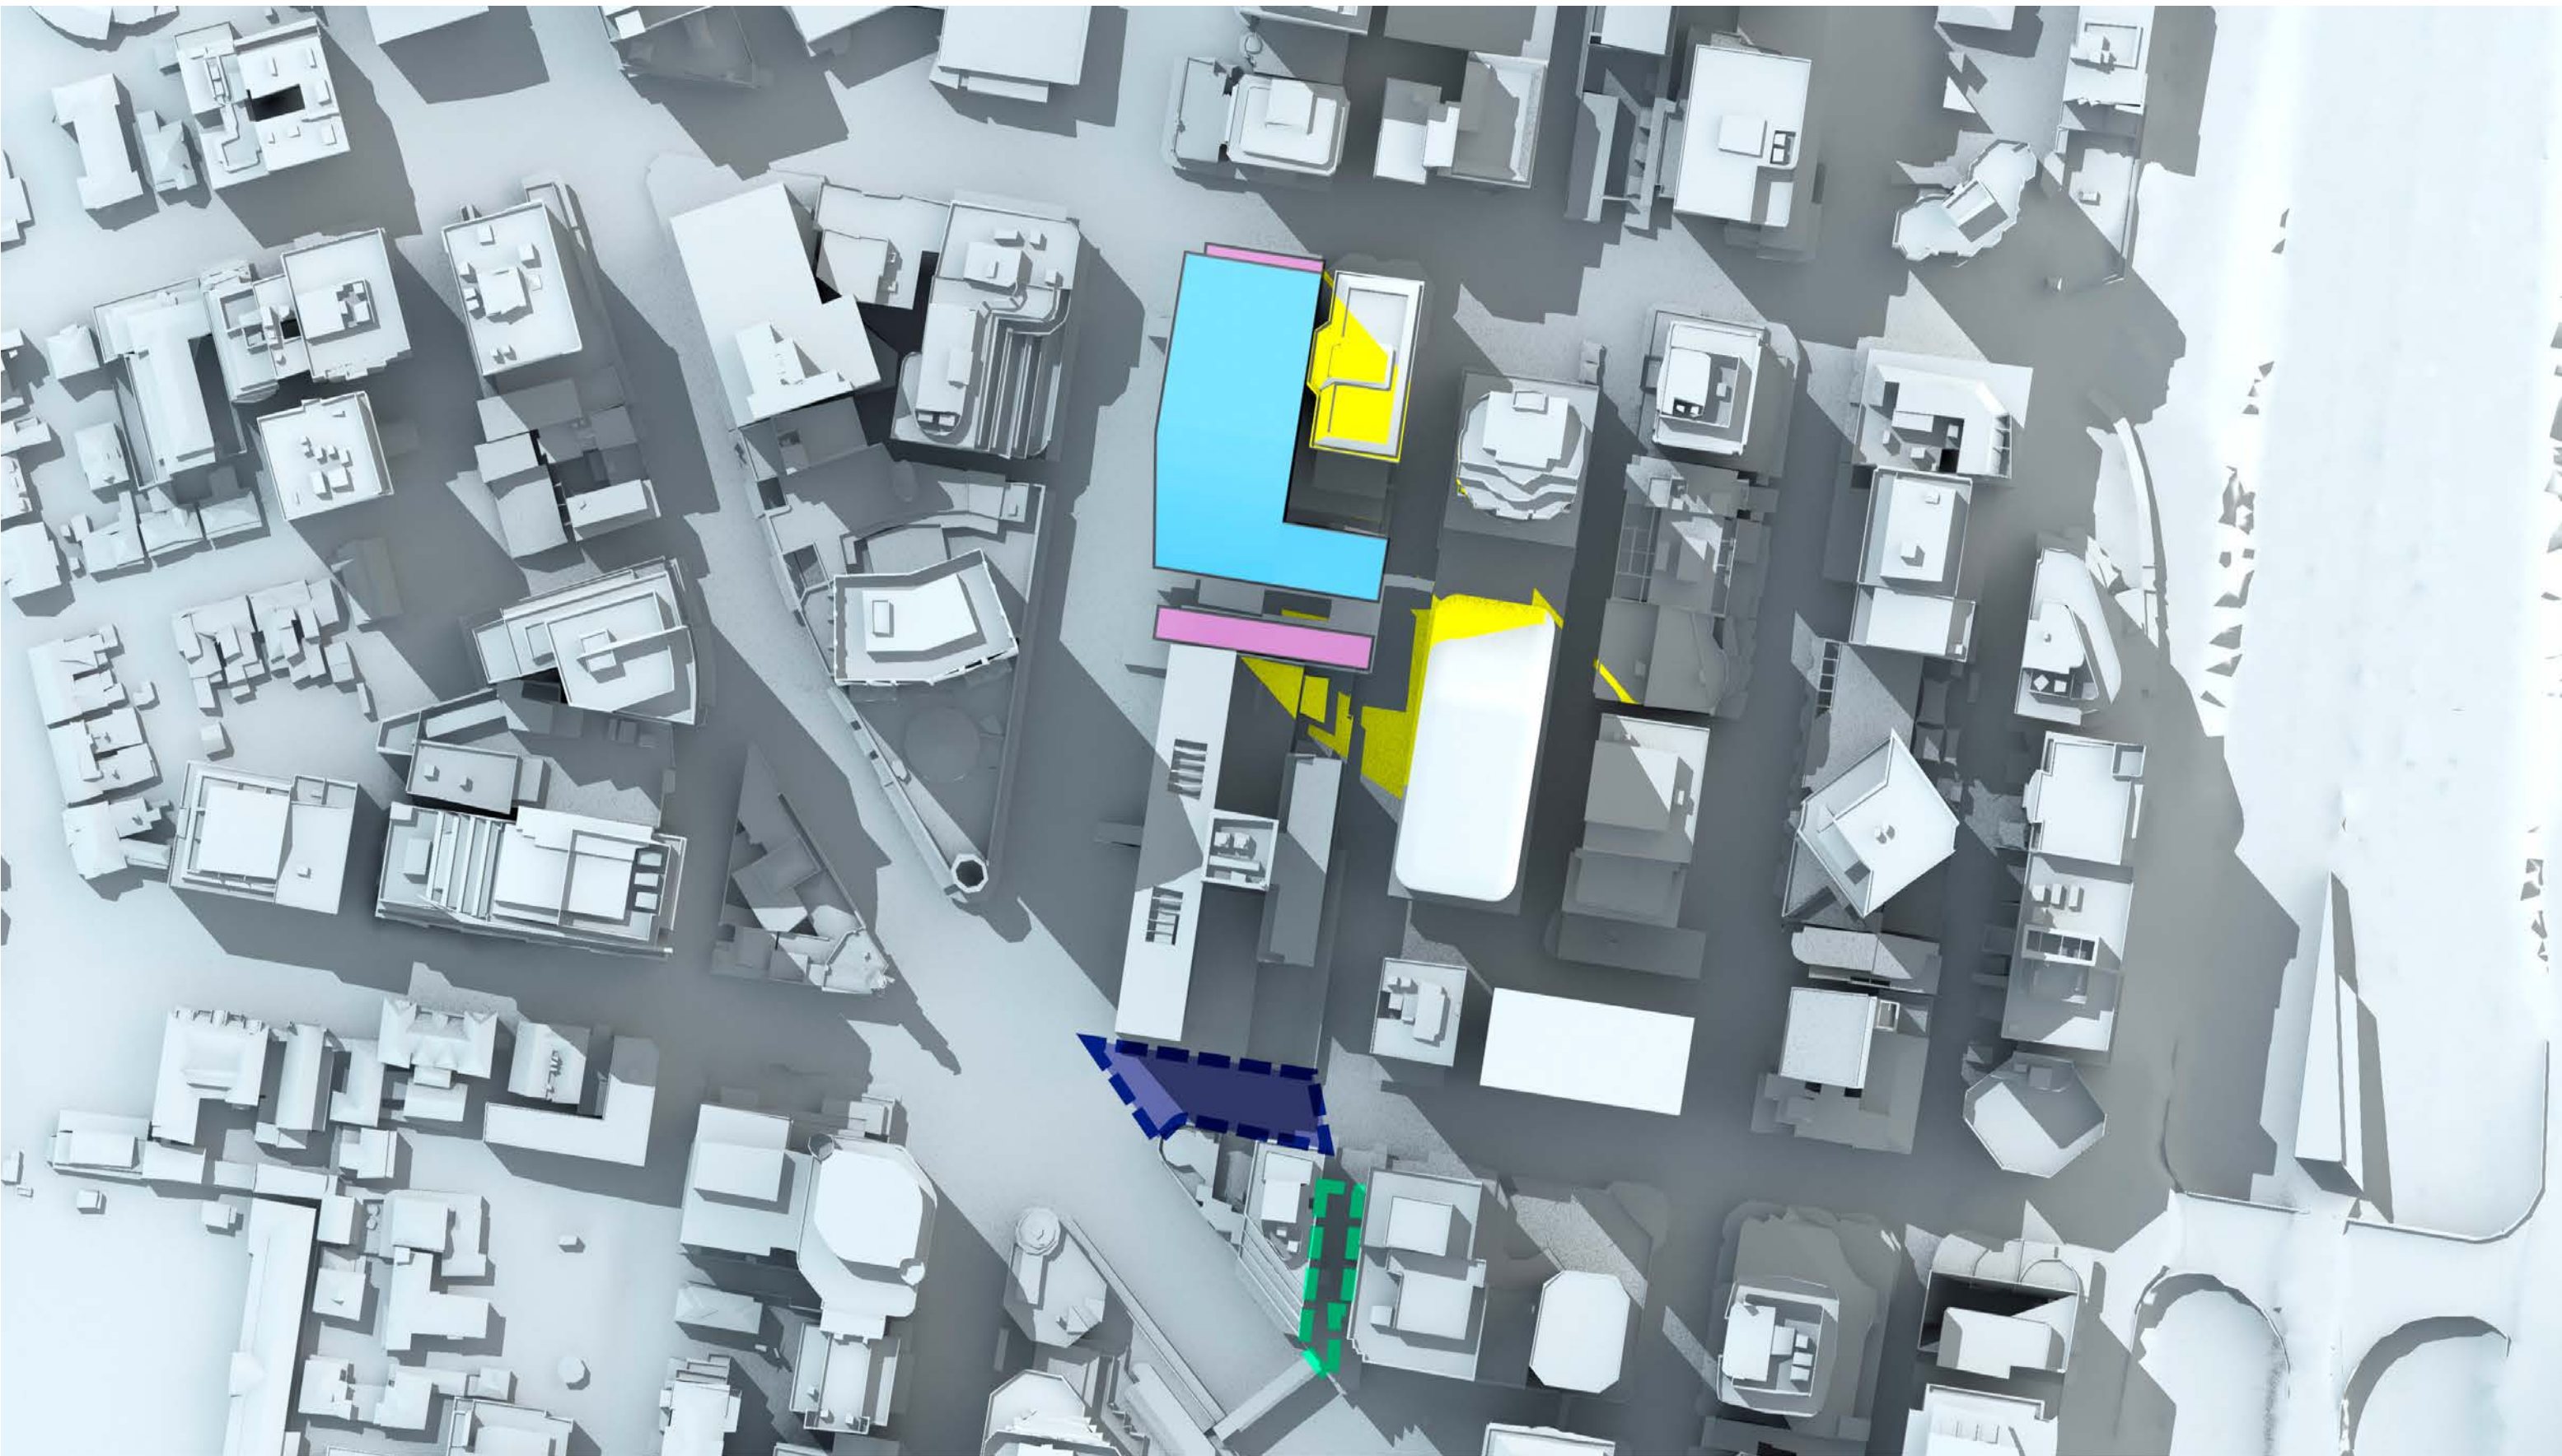

Victoria Cross OSD Envelope Shadow Study

21st March, 1:45pm AEST

OSD concept SSSA Envelope

Victoria Cross Station CSSI

Shadow cast by Victoria Cross OSD Envelope

Shadow cast by existing North Sydney buildings

Brett Whiteley Plaza

Elizabeth Plaza