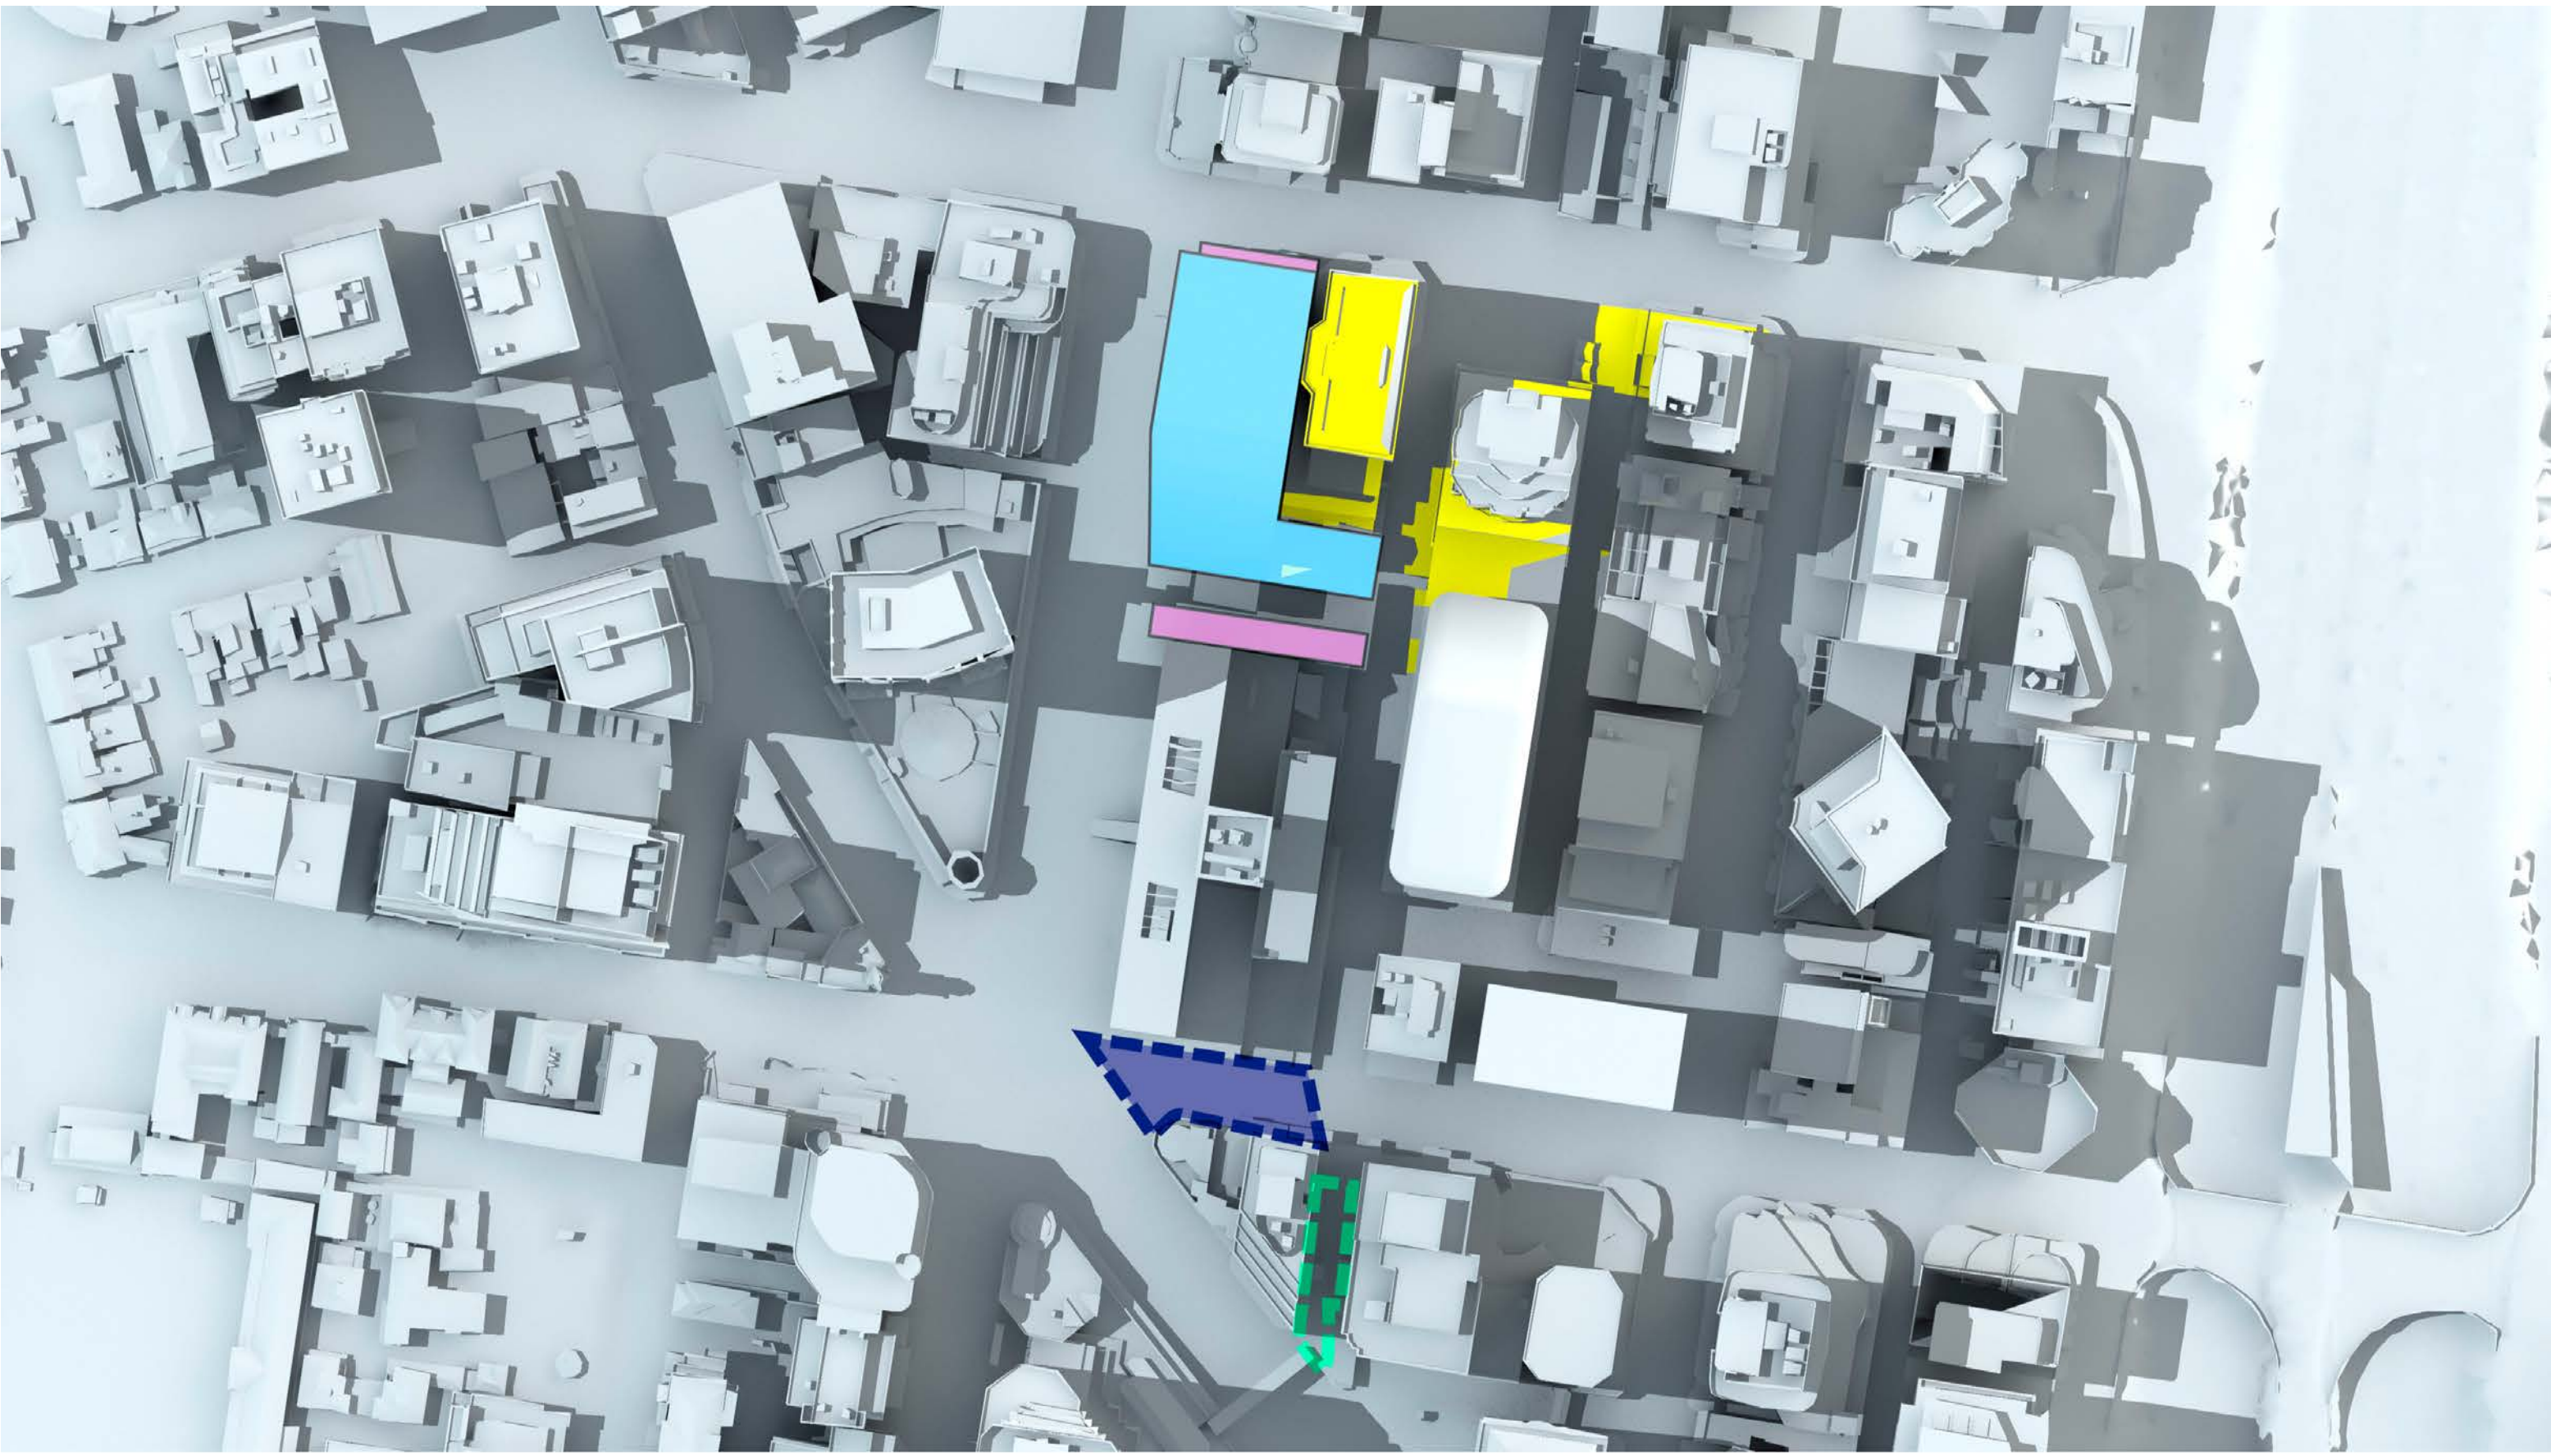

21st December, 1:45pm AEST

 OSD concept SSSA Envelope

 Victoria Cross Station CSSI

 Shadow cast by Victoria Cross OSD Envelope

 Shadow cast by existing North Sydney buildings

 Brett Whiteley Plaza

 Elizabeth Plaza

Victoria Cross OSD Envelope Shadow Study

21st December, 2pm AEST

-  OSD concept SSSA Envelope
-  Victoria Cross Station CSSI
-  Shadow cast by Victoria Cross OSD Envelope
-  Shadow cast by existing North Sydney buildings
-  Brett Whiteley Plaza
-  Elizabeth Plaza