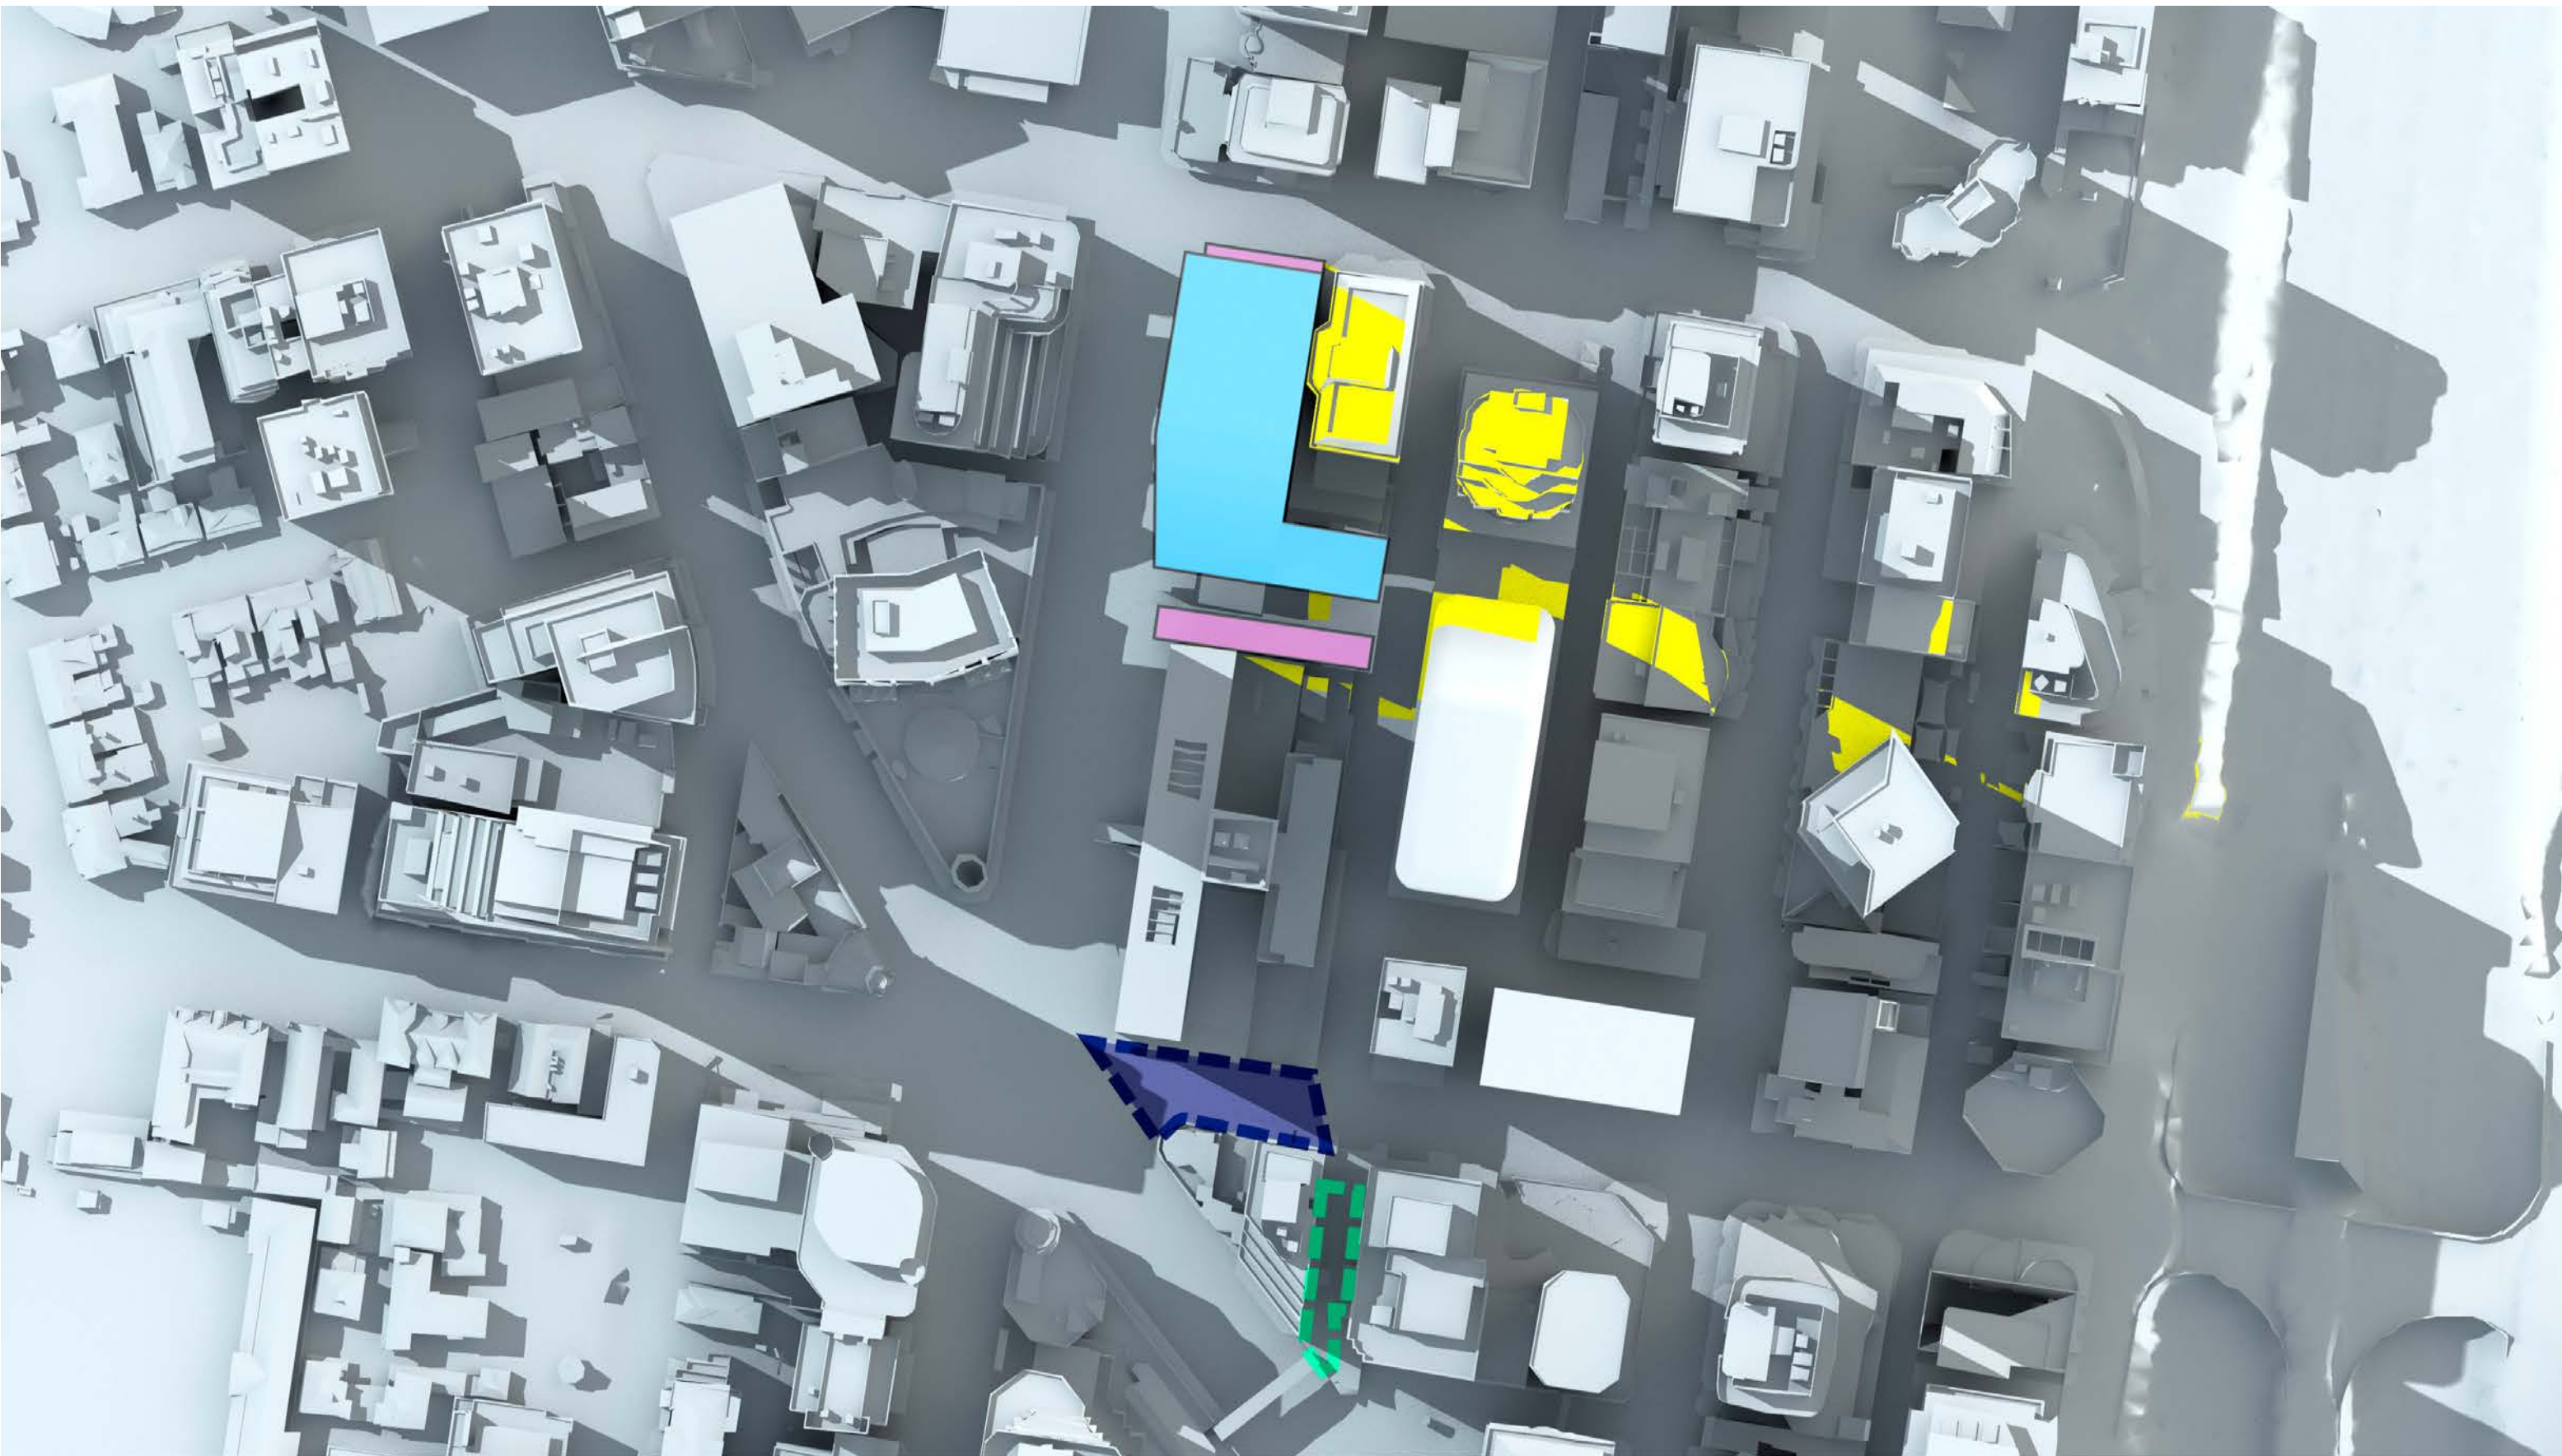

Victoria Cross OSD Envelope Shadow Study

21st September, 3pm AEST

OSD concept SSSA Envelope

Victoria Cross Station CSSI

Shadow cast by Victoria Cross OSD Envelope

Shadow cast by existing North Sydney buildings

Brett Whiteley Plaza

Elizabeth Plaza