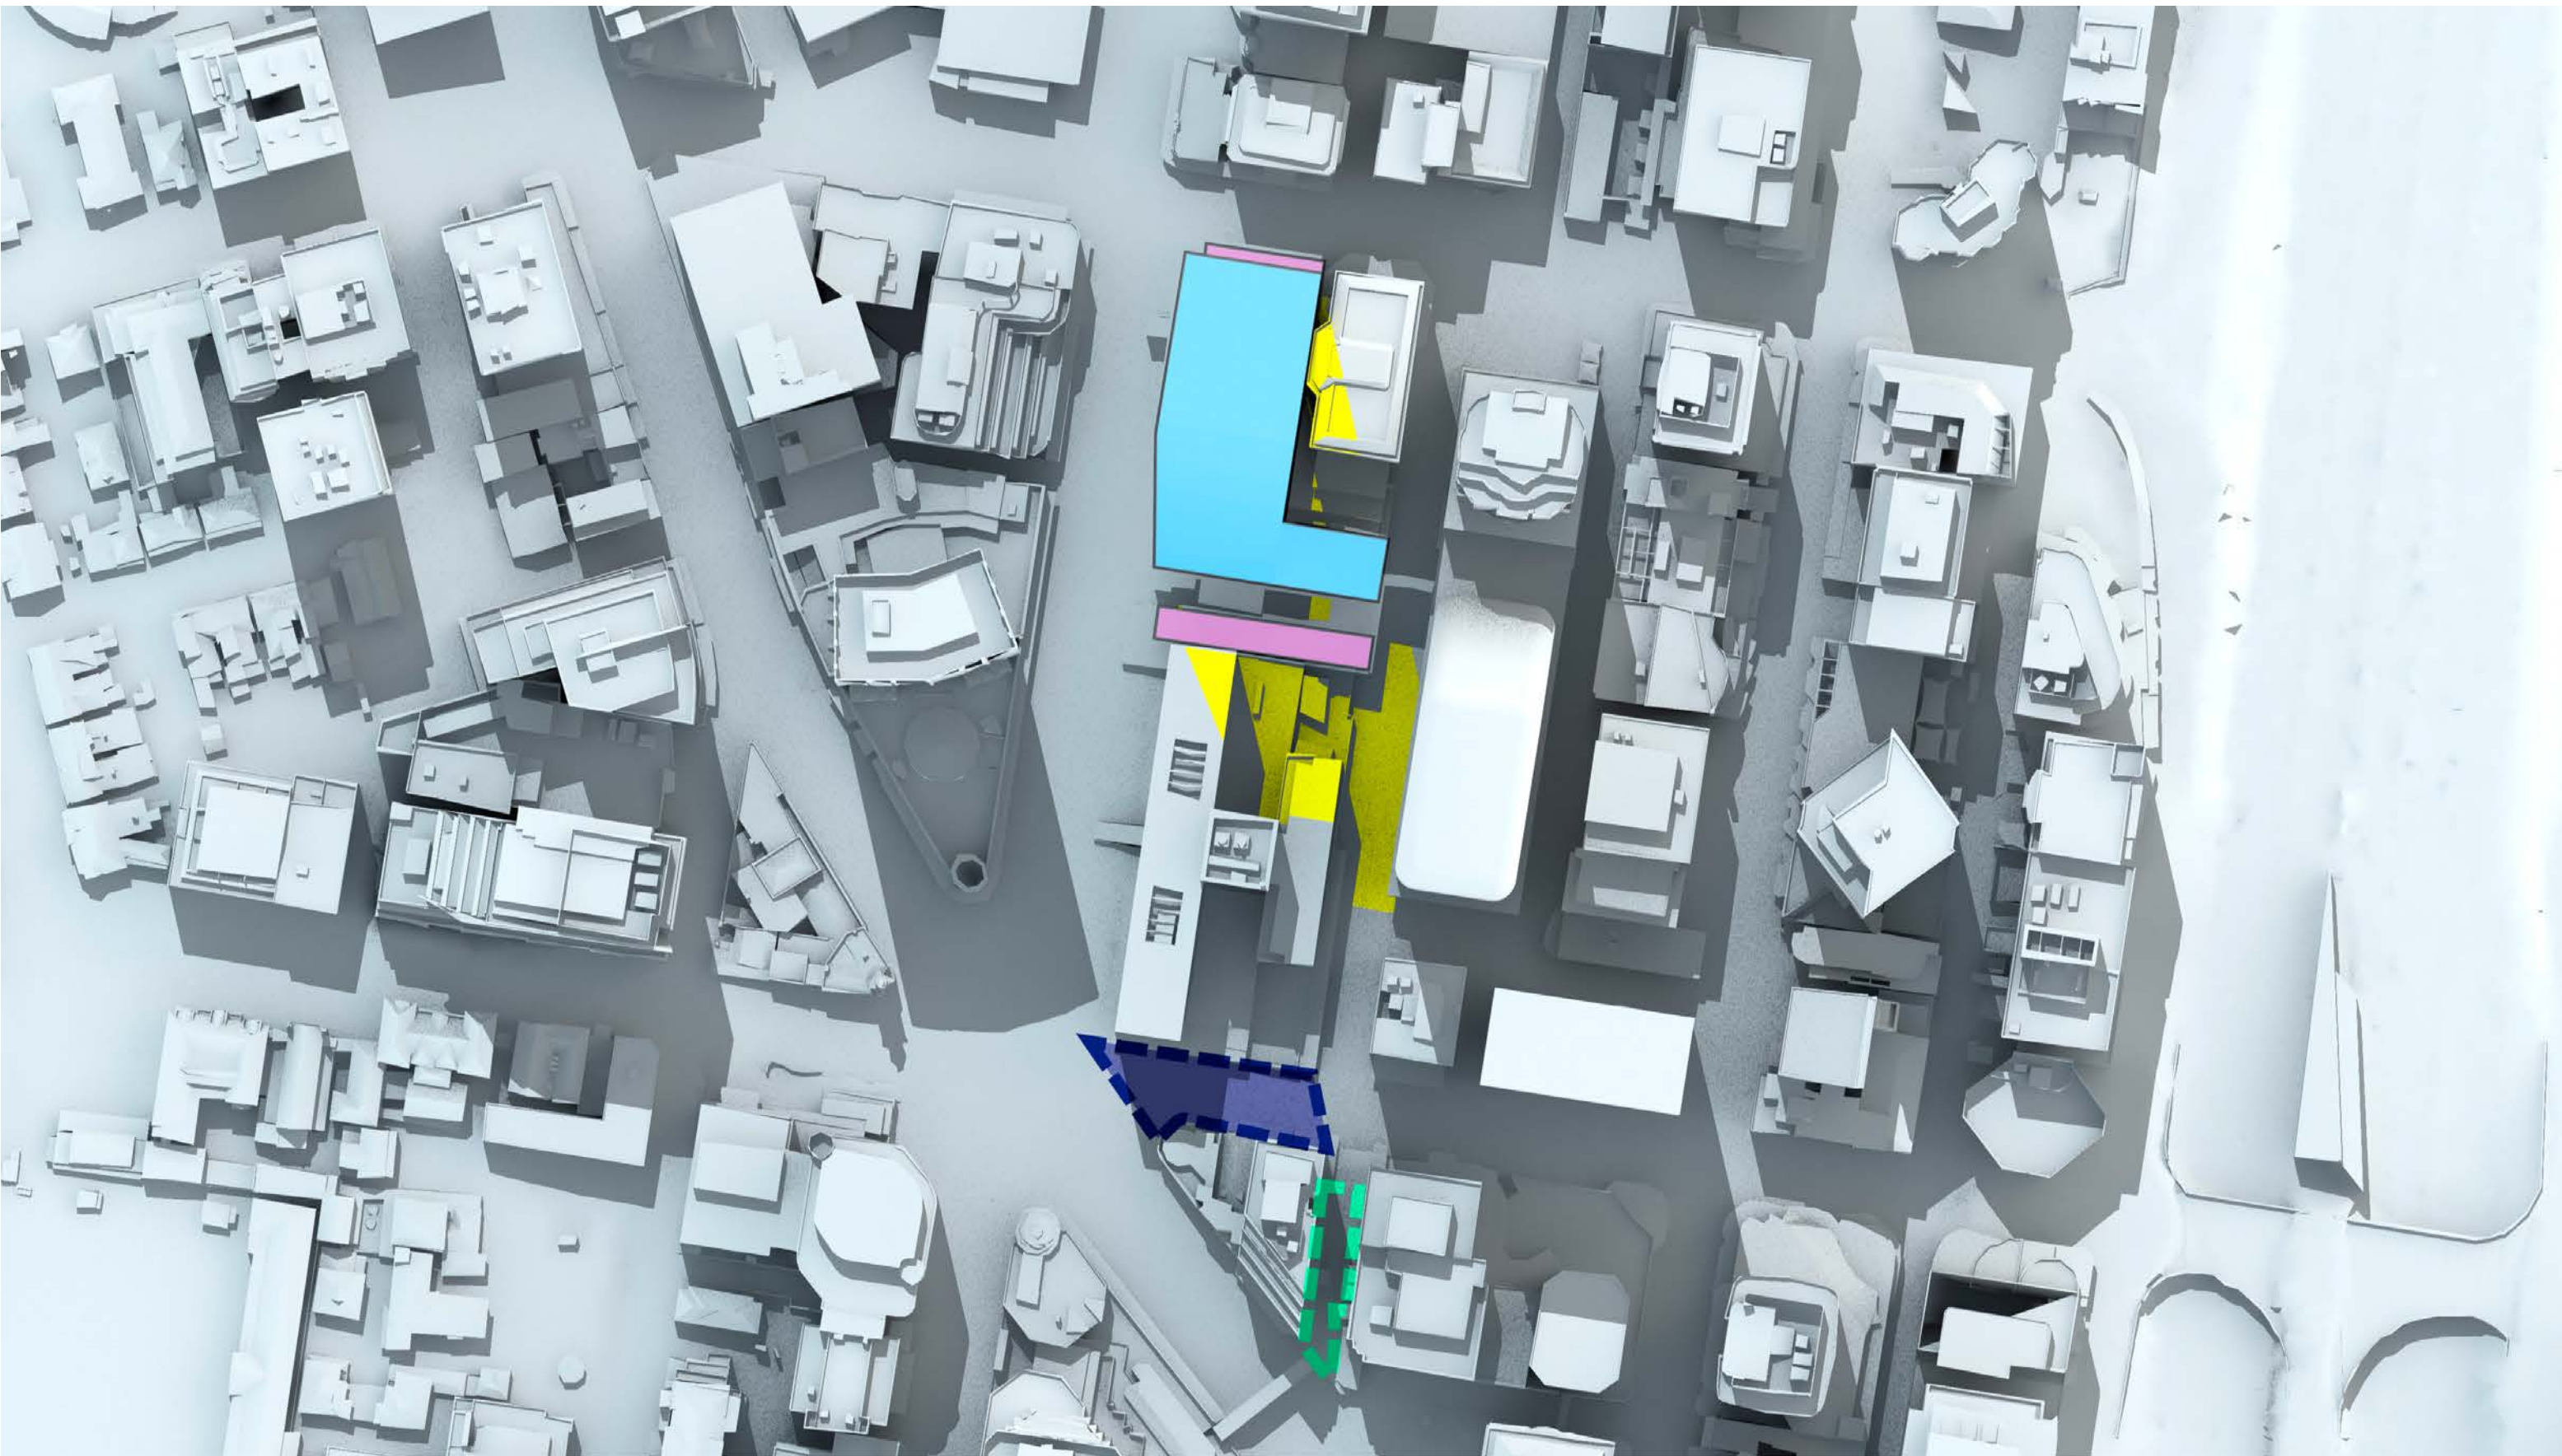

Victoria Cross OSD Envelope Shadow Study

21st March, 12:30pm AEST

OSD concept
SSDA Envelope

Victoria Cross
Station CSSI

Shadow cast by Victoria
Cross OSD Envelope

Shadow cast by existing
North Sydney buildings

Brett Whiteley
Plaza

Elizabeth
Plaza