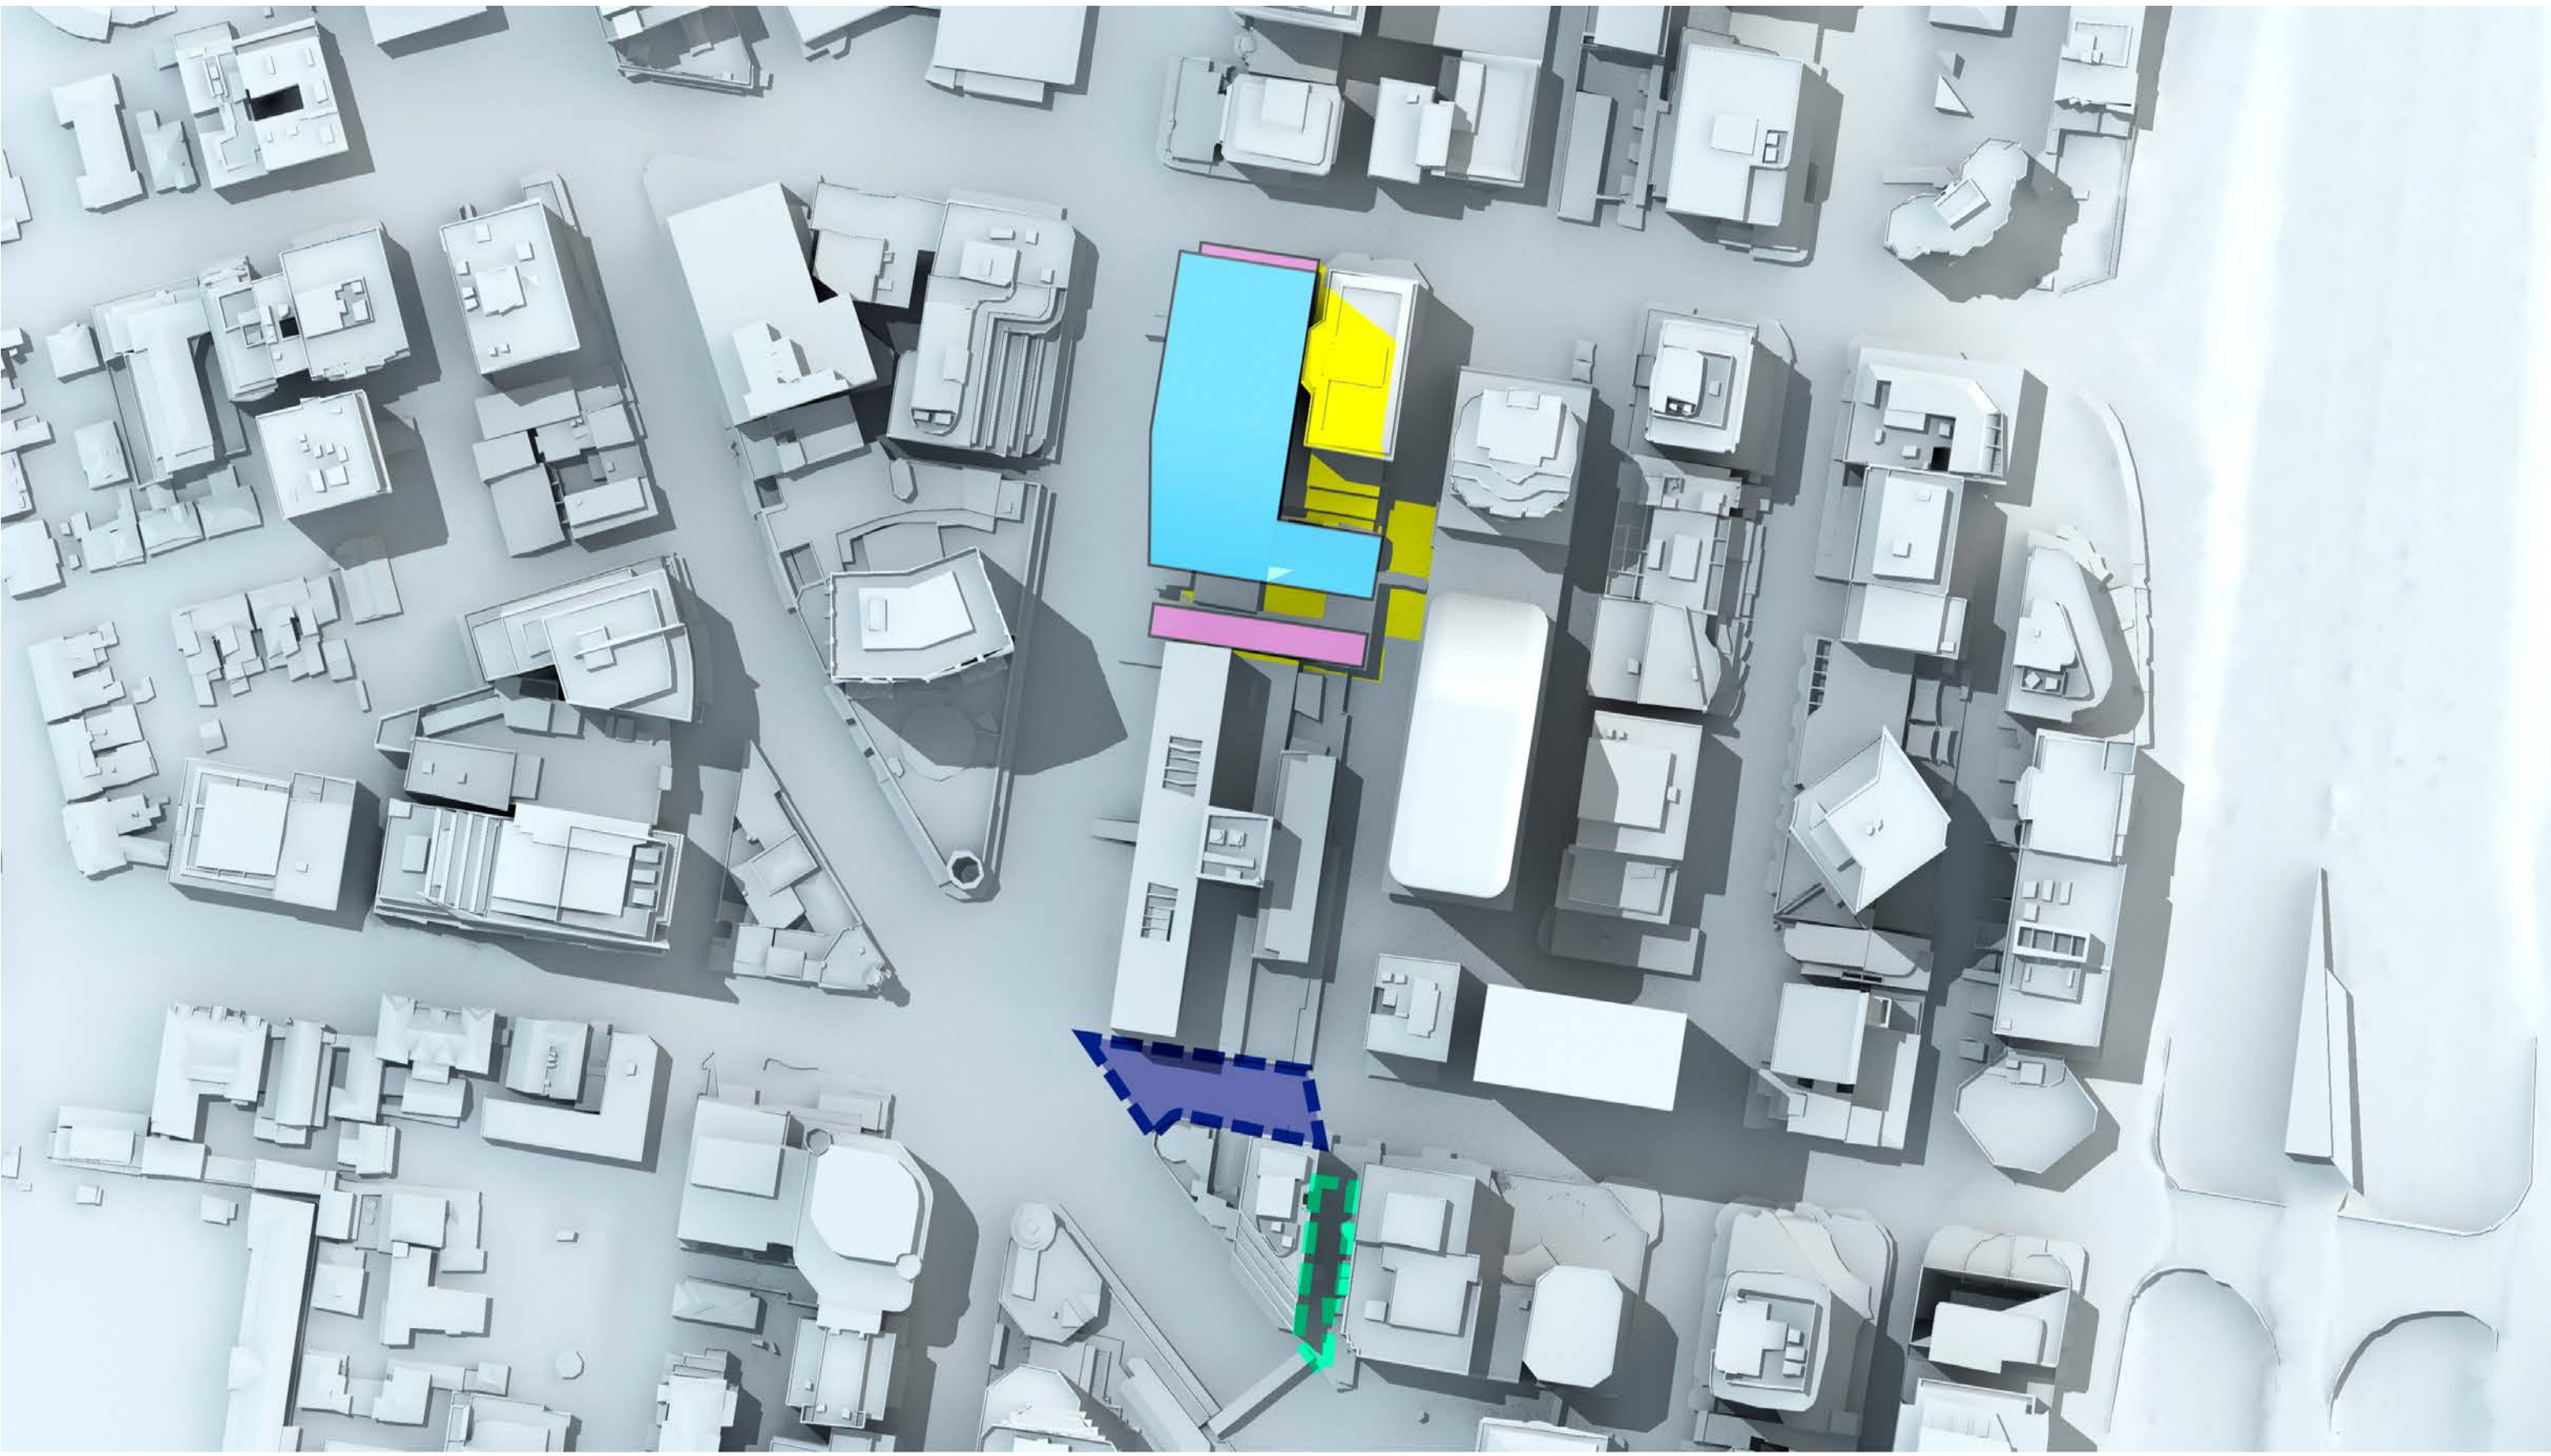

Victoria Cross OSD Envelope Shadow Study

21st December, 12:45pm AEST

OSD concept
SSDA Envelope

Victoria Cross
Station CSSI

Shadow cast by Victoria
Cross OSD Envelope

Shadow cast by existing
North Sydney buildings

Brett Whiteley
Plaza

Elizabeth
Plaza