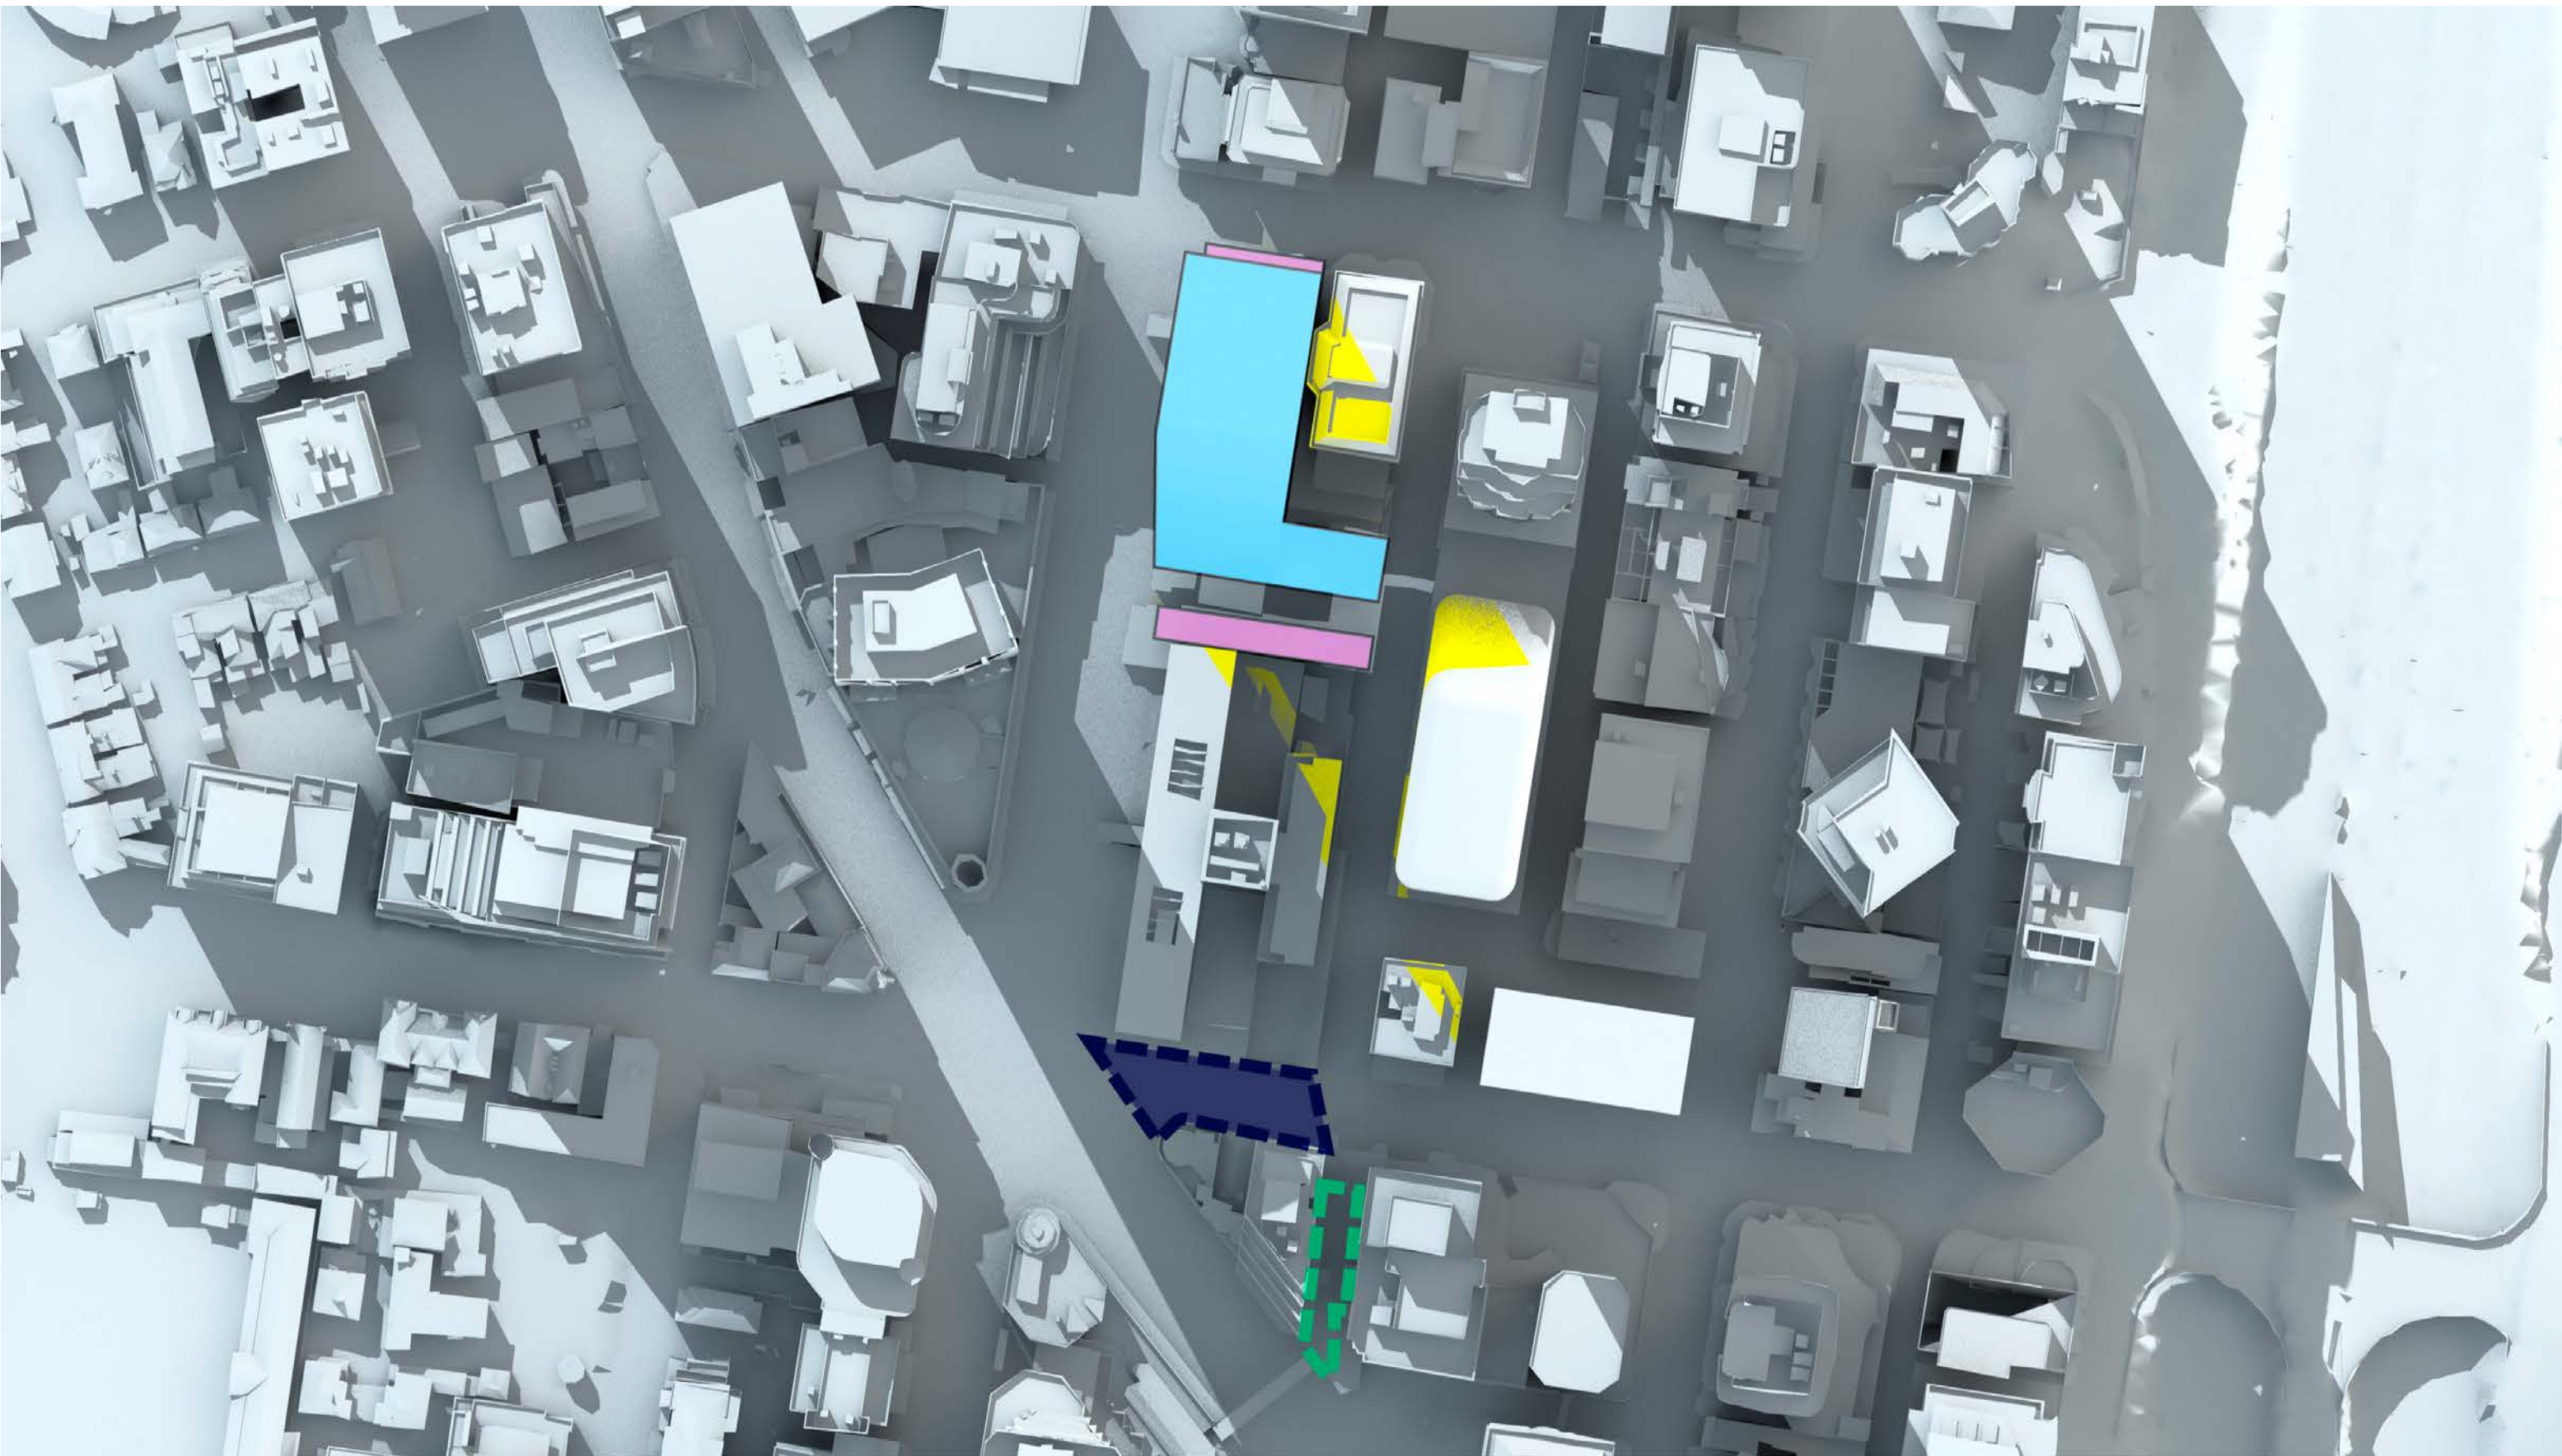

Victoria Cross OSD Envelope Shadow Study

21st June, 1:45pm AEST

OSD concept SSSA Envelope

Victoria Cross Station CSSI

Shadow cast by Victoria Cross OSD Envelope

Shadow cast by existing North Sydney buildings

Brett Whiteley Plaza

Elizabeth Plaza