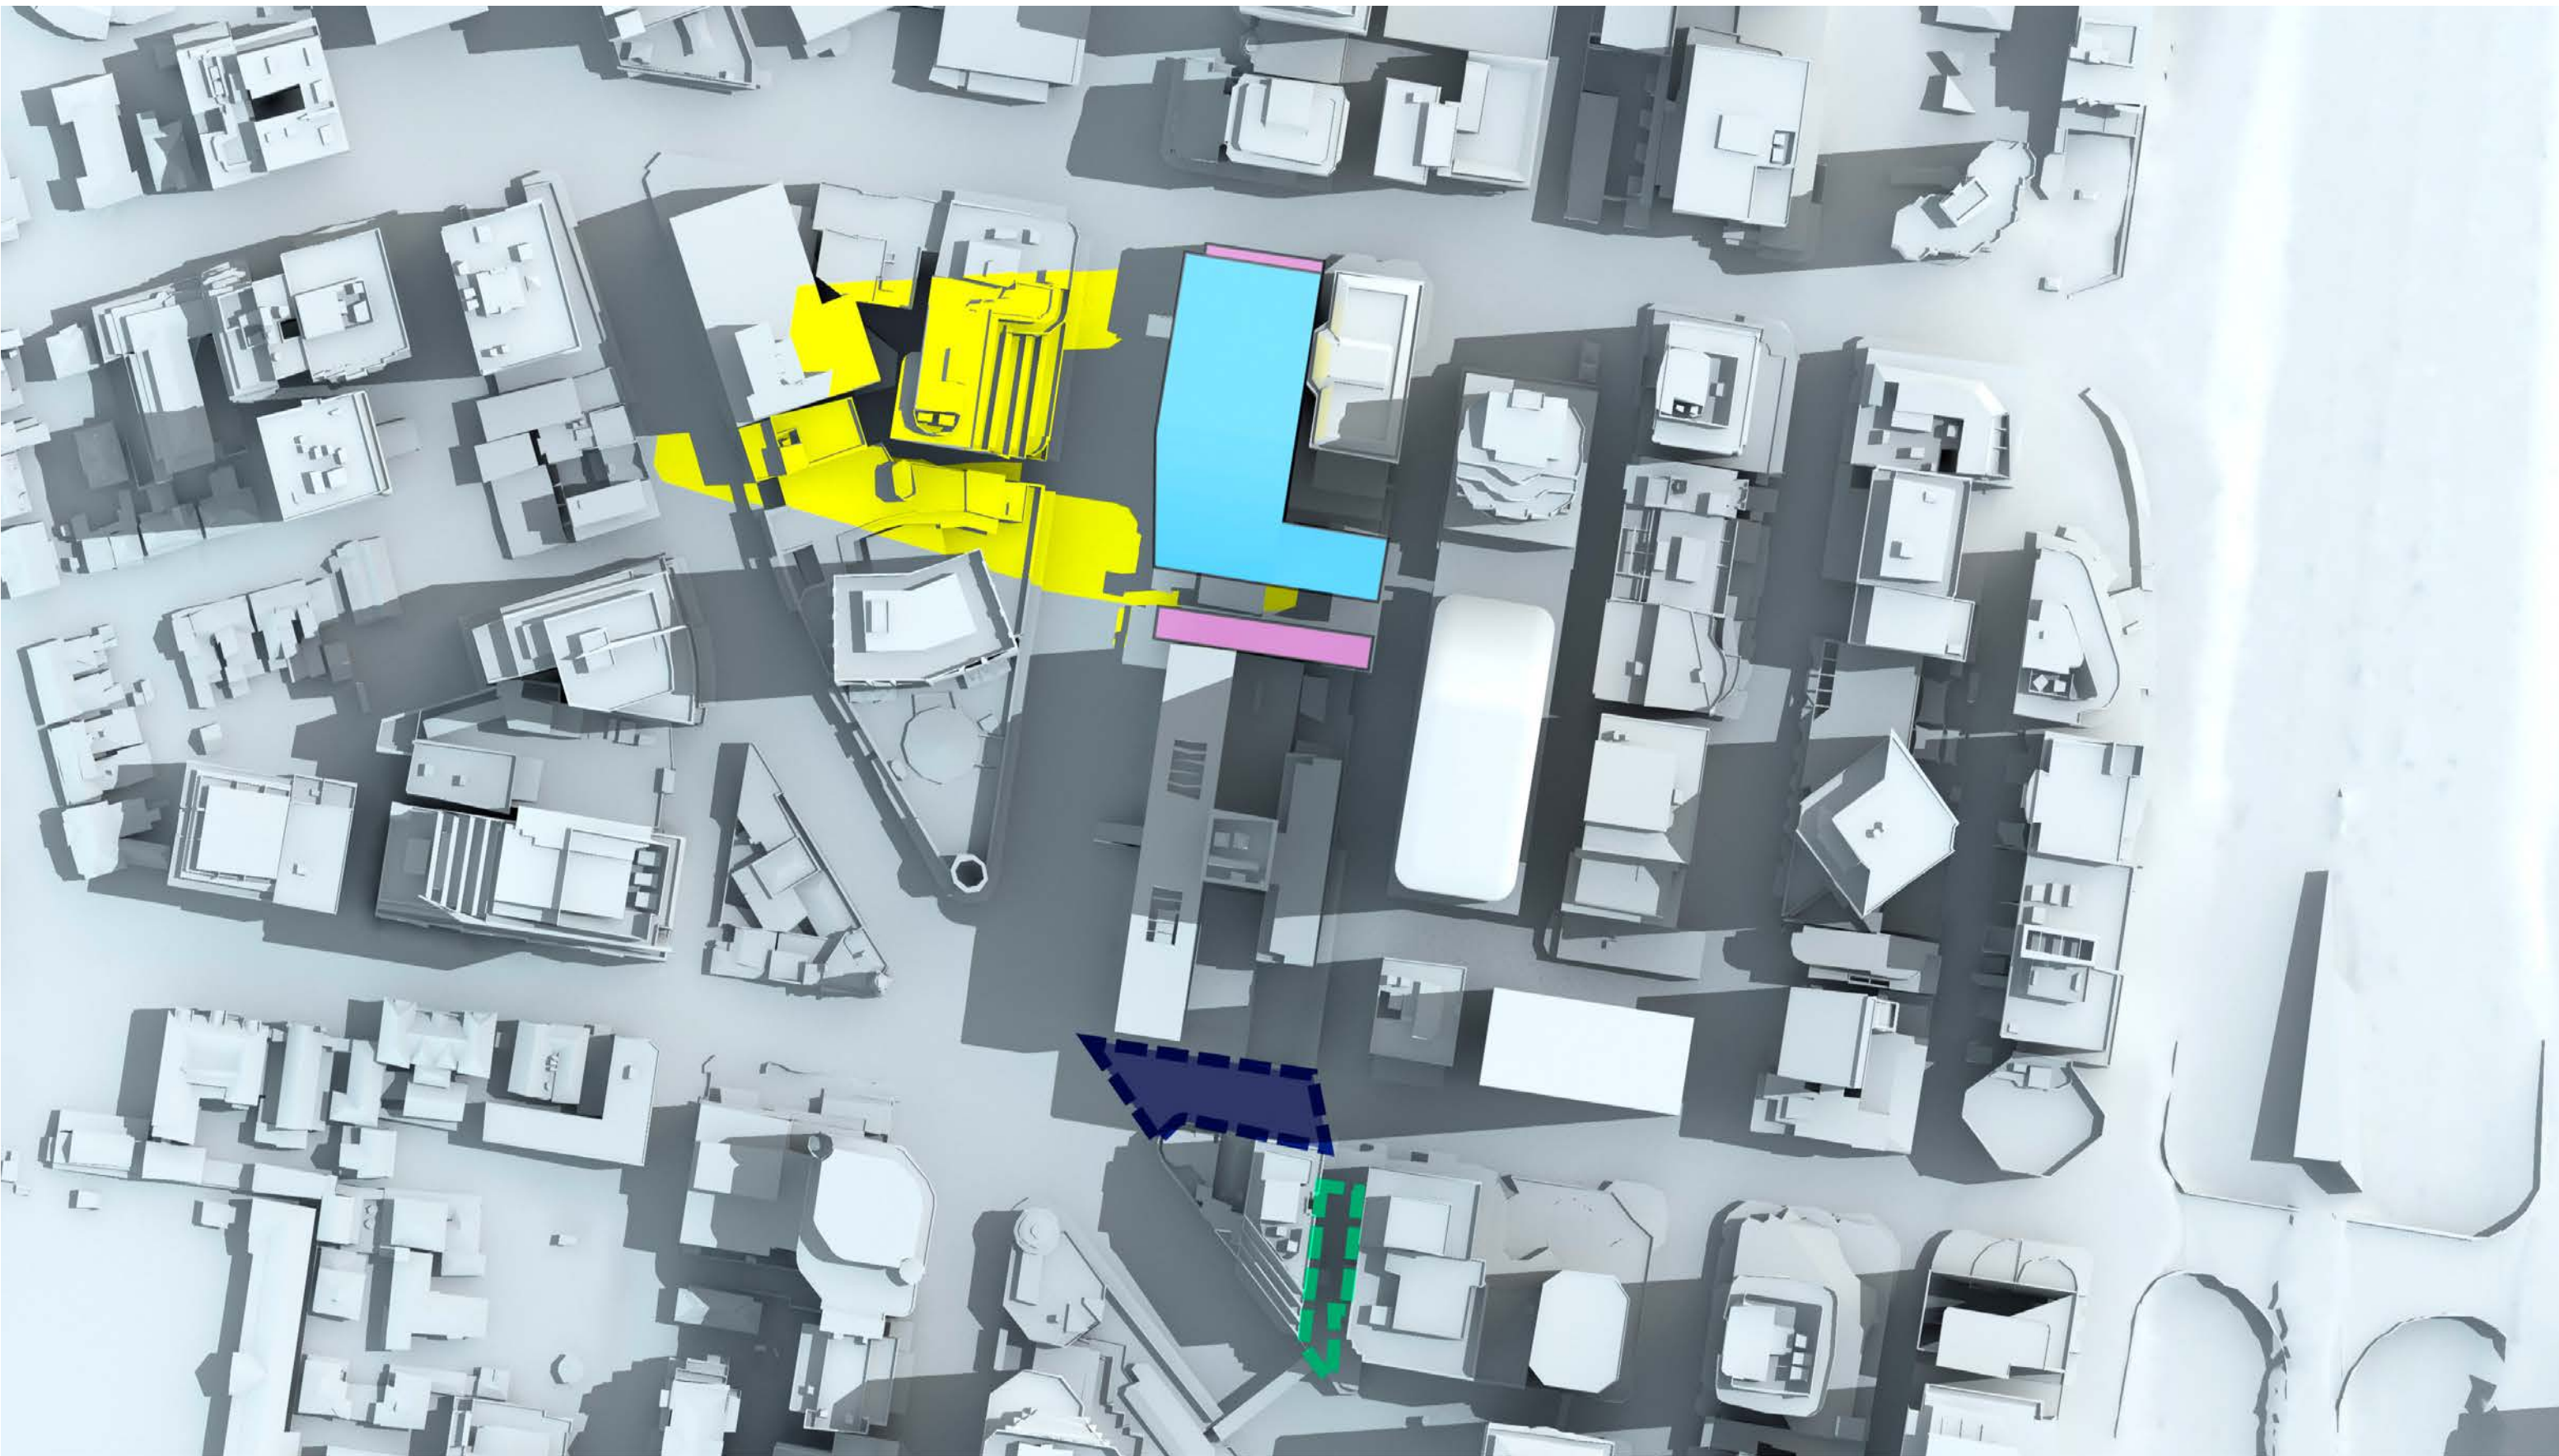

Victoria Cross OSD Envelope Shadow Study

21st December, 9am AEST

OSD concept SSSA Envelope

Victoria Cross Station CSSI

Shadow cast by Victoria Cross OSD Envelope

Shadow cast by existing North Sydney buildings

Brett Whiteley Plaza

Elizabeth Plaza