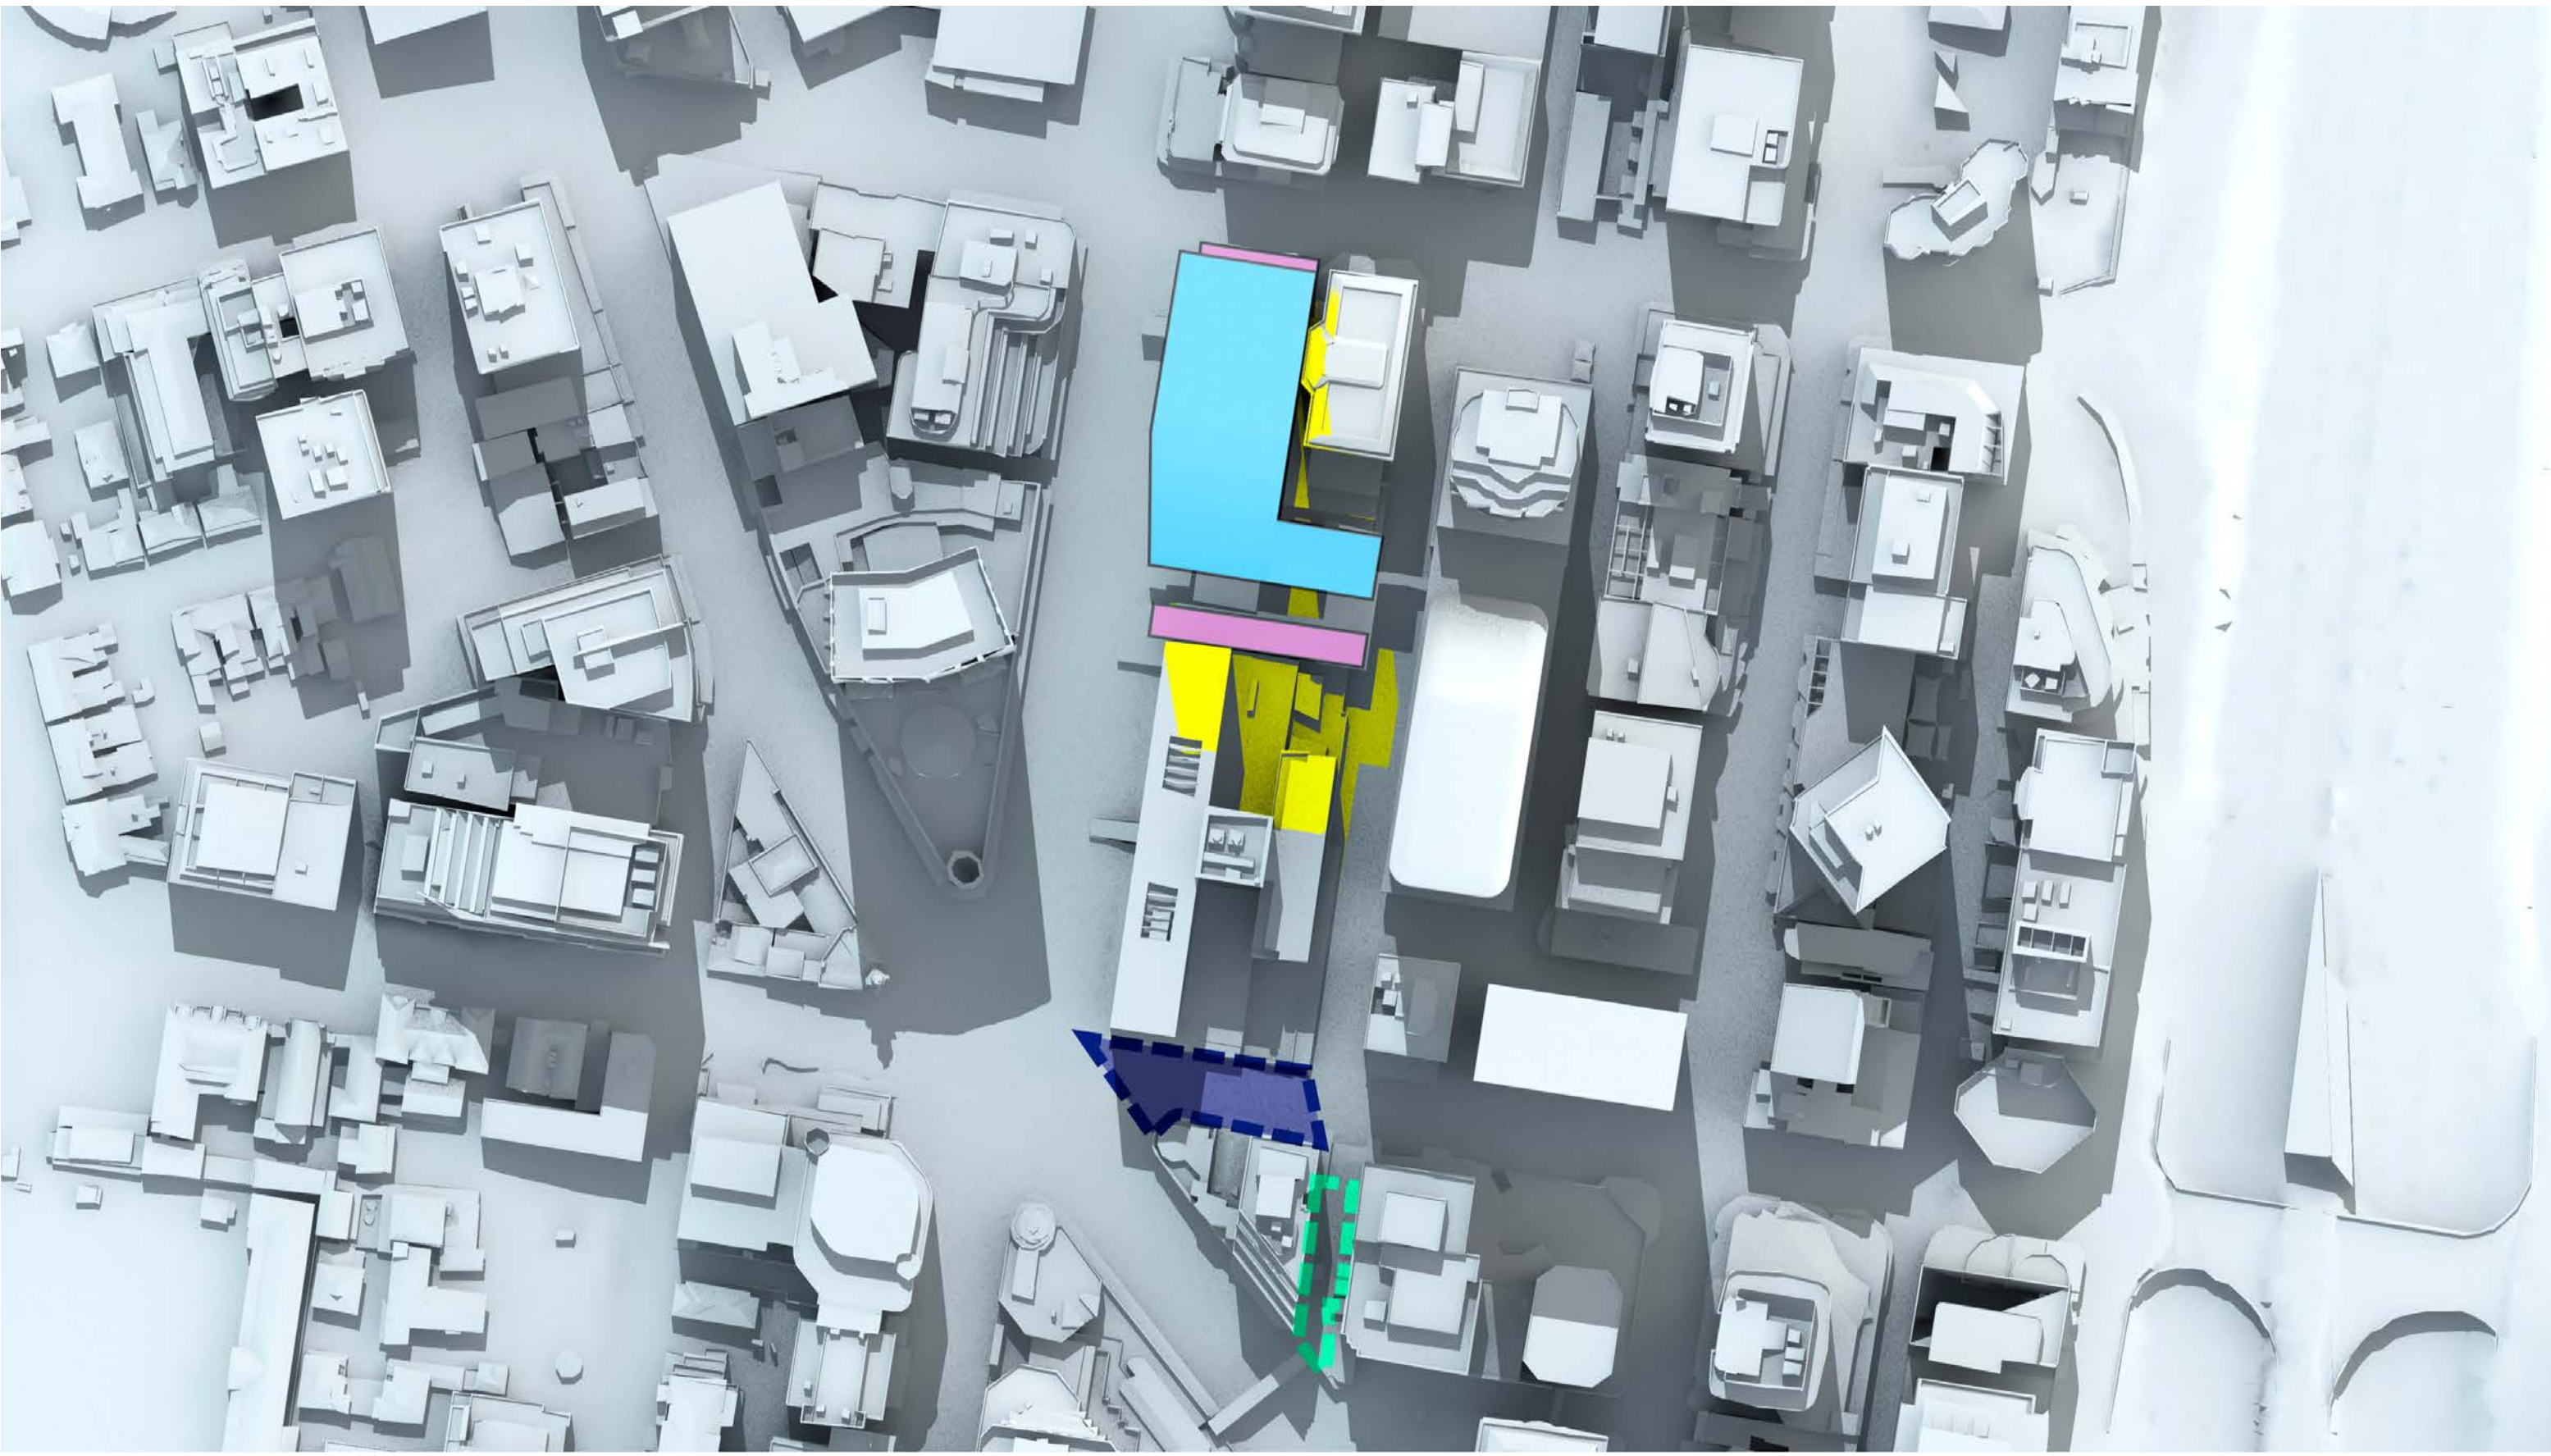

Victoria Cross OSD Envelope Shadow Study

21st September, 12pm AEST

OSD concept SSSA Envelope

Victoria Cross Station CSSI

Shadow cast by Victoria Cross OSD Envelope

Shadow cast by existing North Sydney buildings

Brett Whiteley Plaza

Elizabeth Plaza