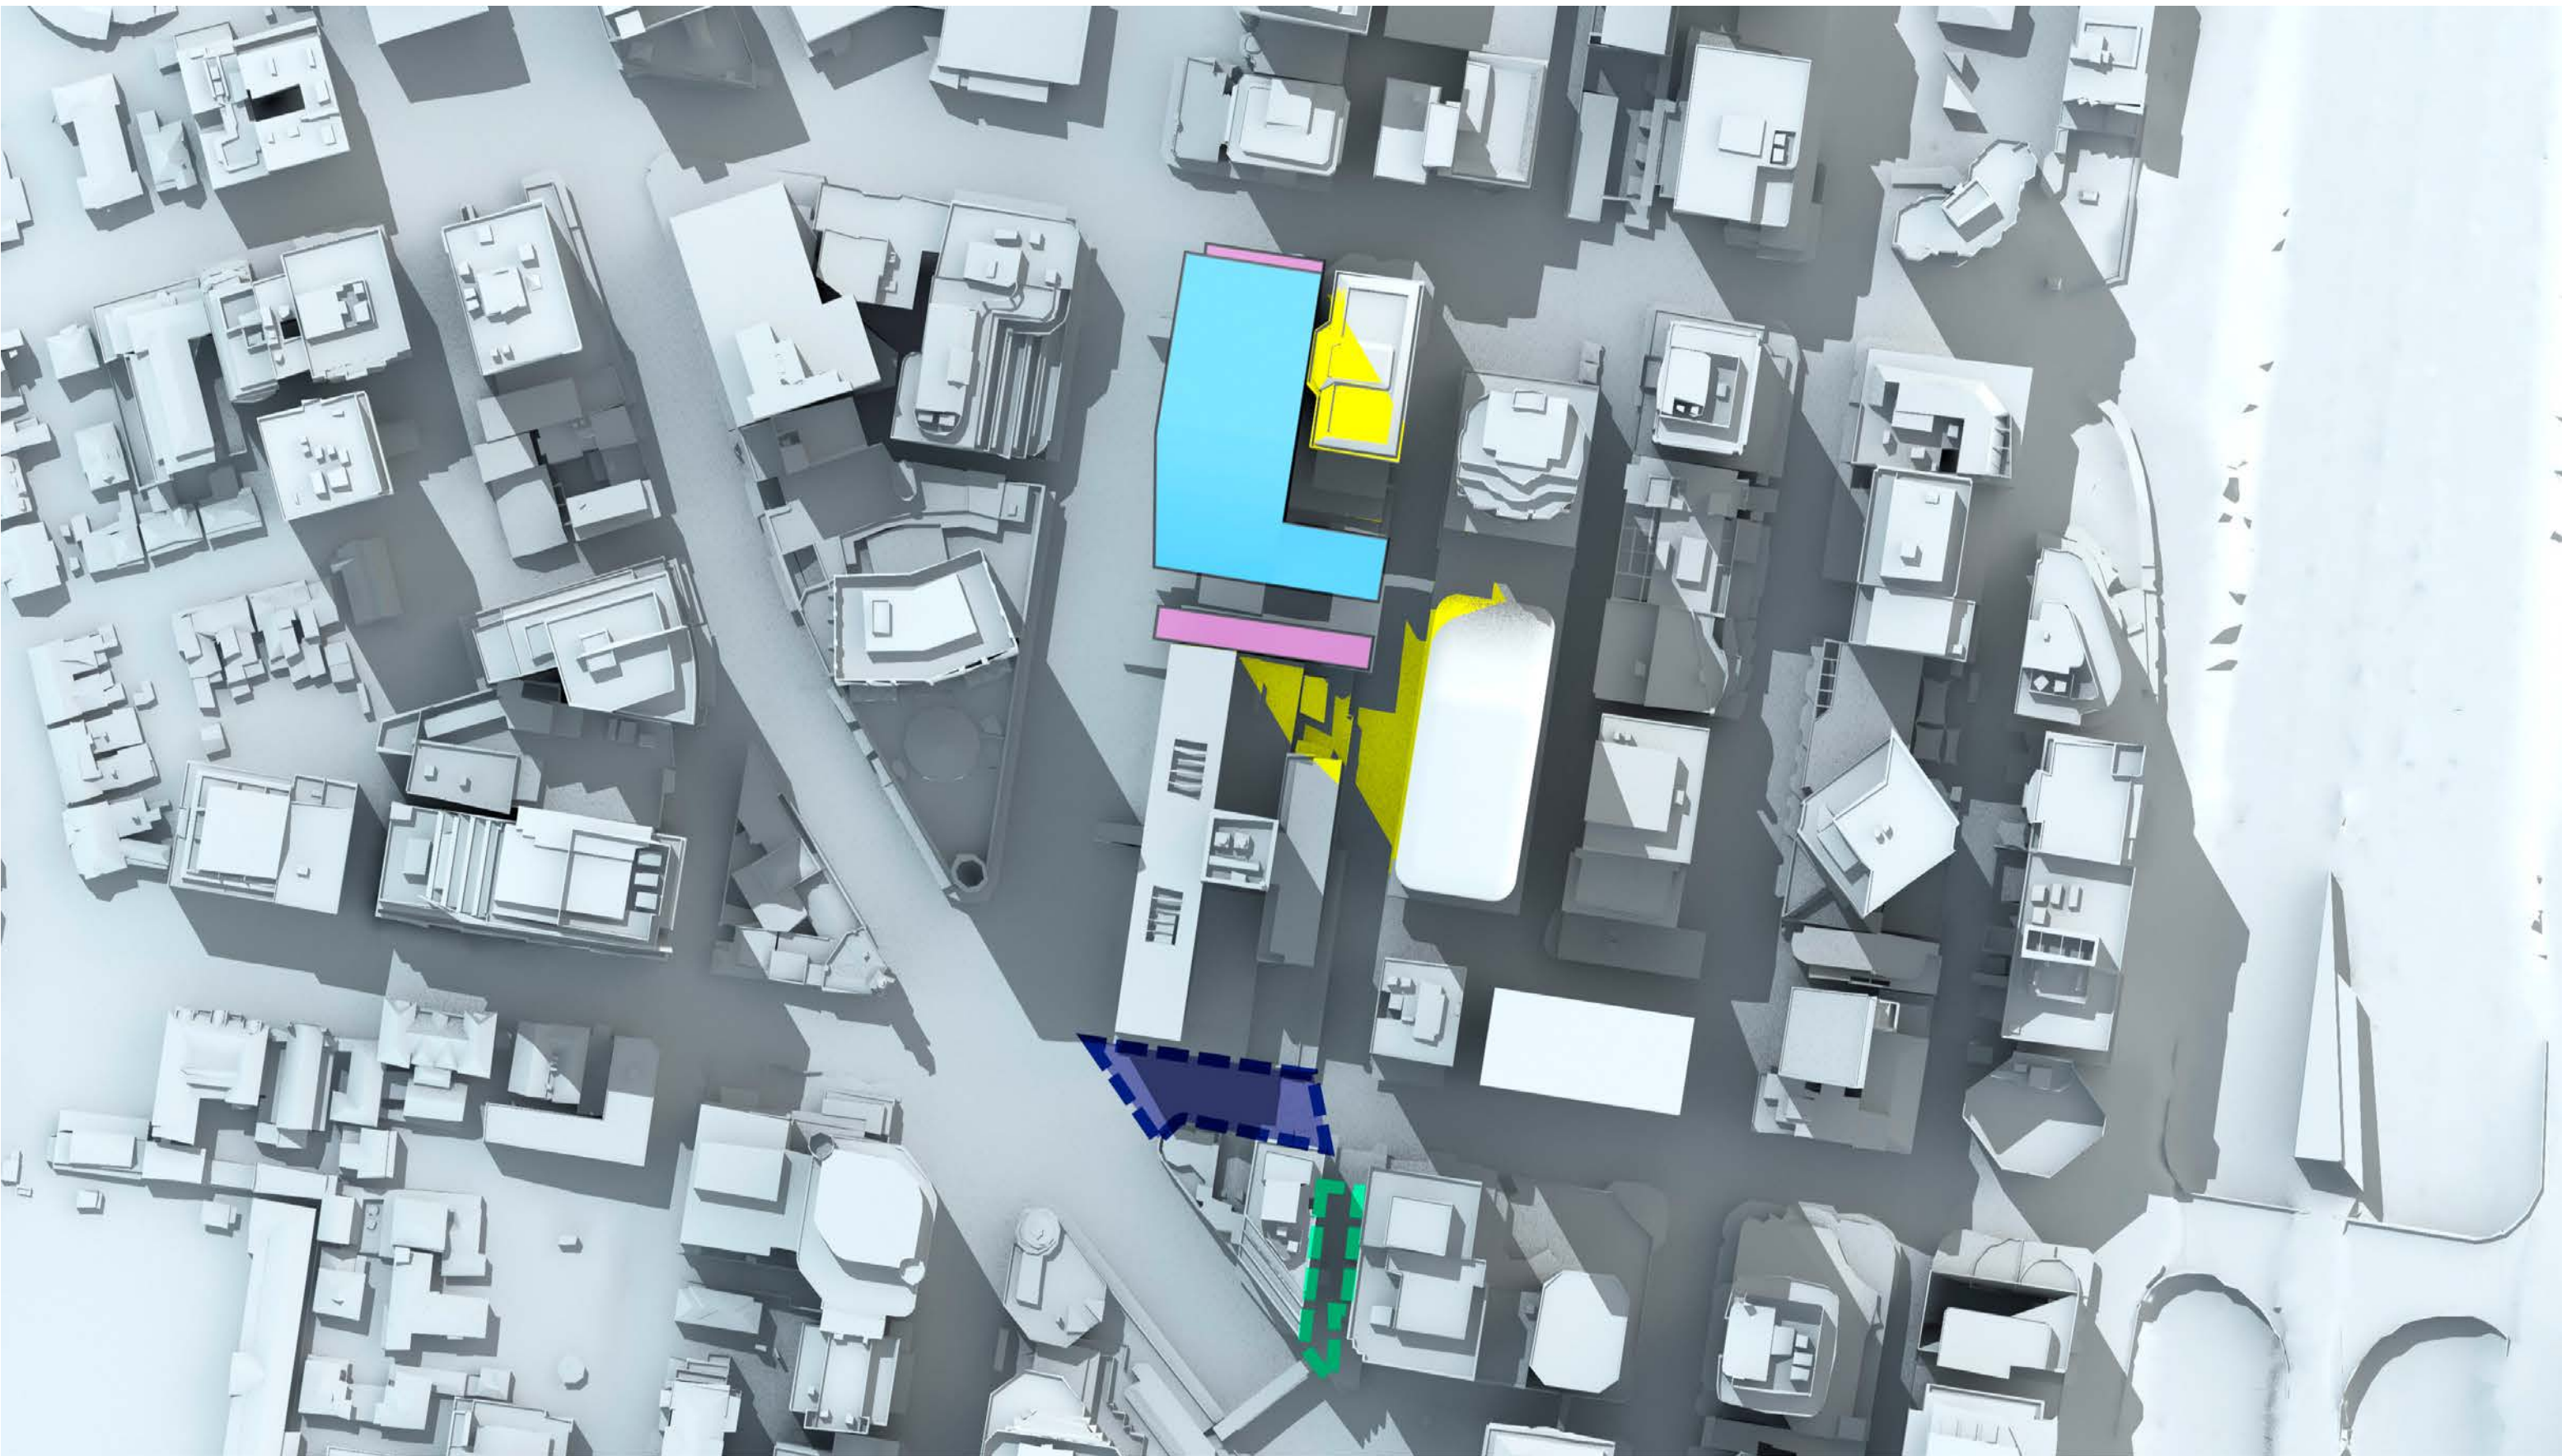

Victoria Cross
Station CSSI

Shadow cast by Victoria
Cross OSD Envelope

Shadow cast by existing
North Sydney buildings

Brett Whiteley
Plaza

Elizabeth
Plaza

Victoria Cross OSD Envelope Shadow Study

21st September, 1pm AEST