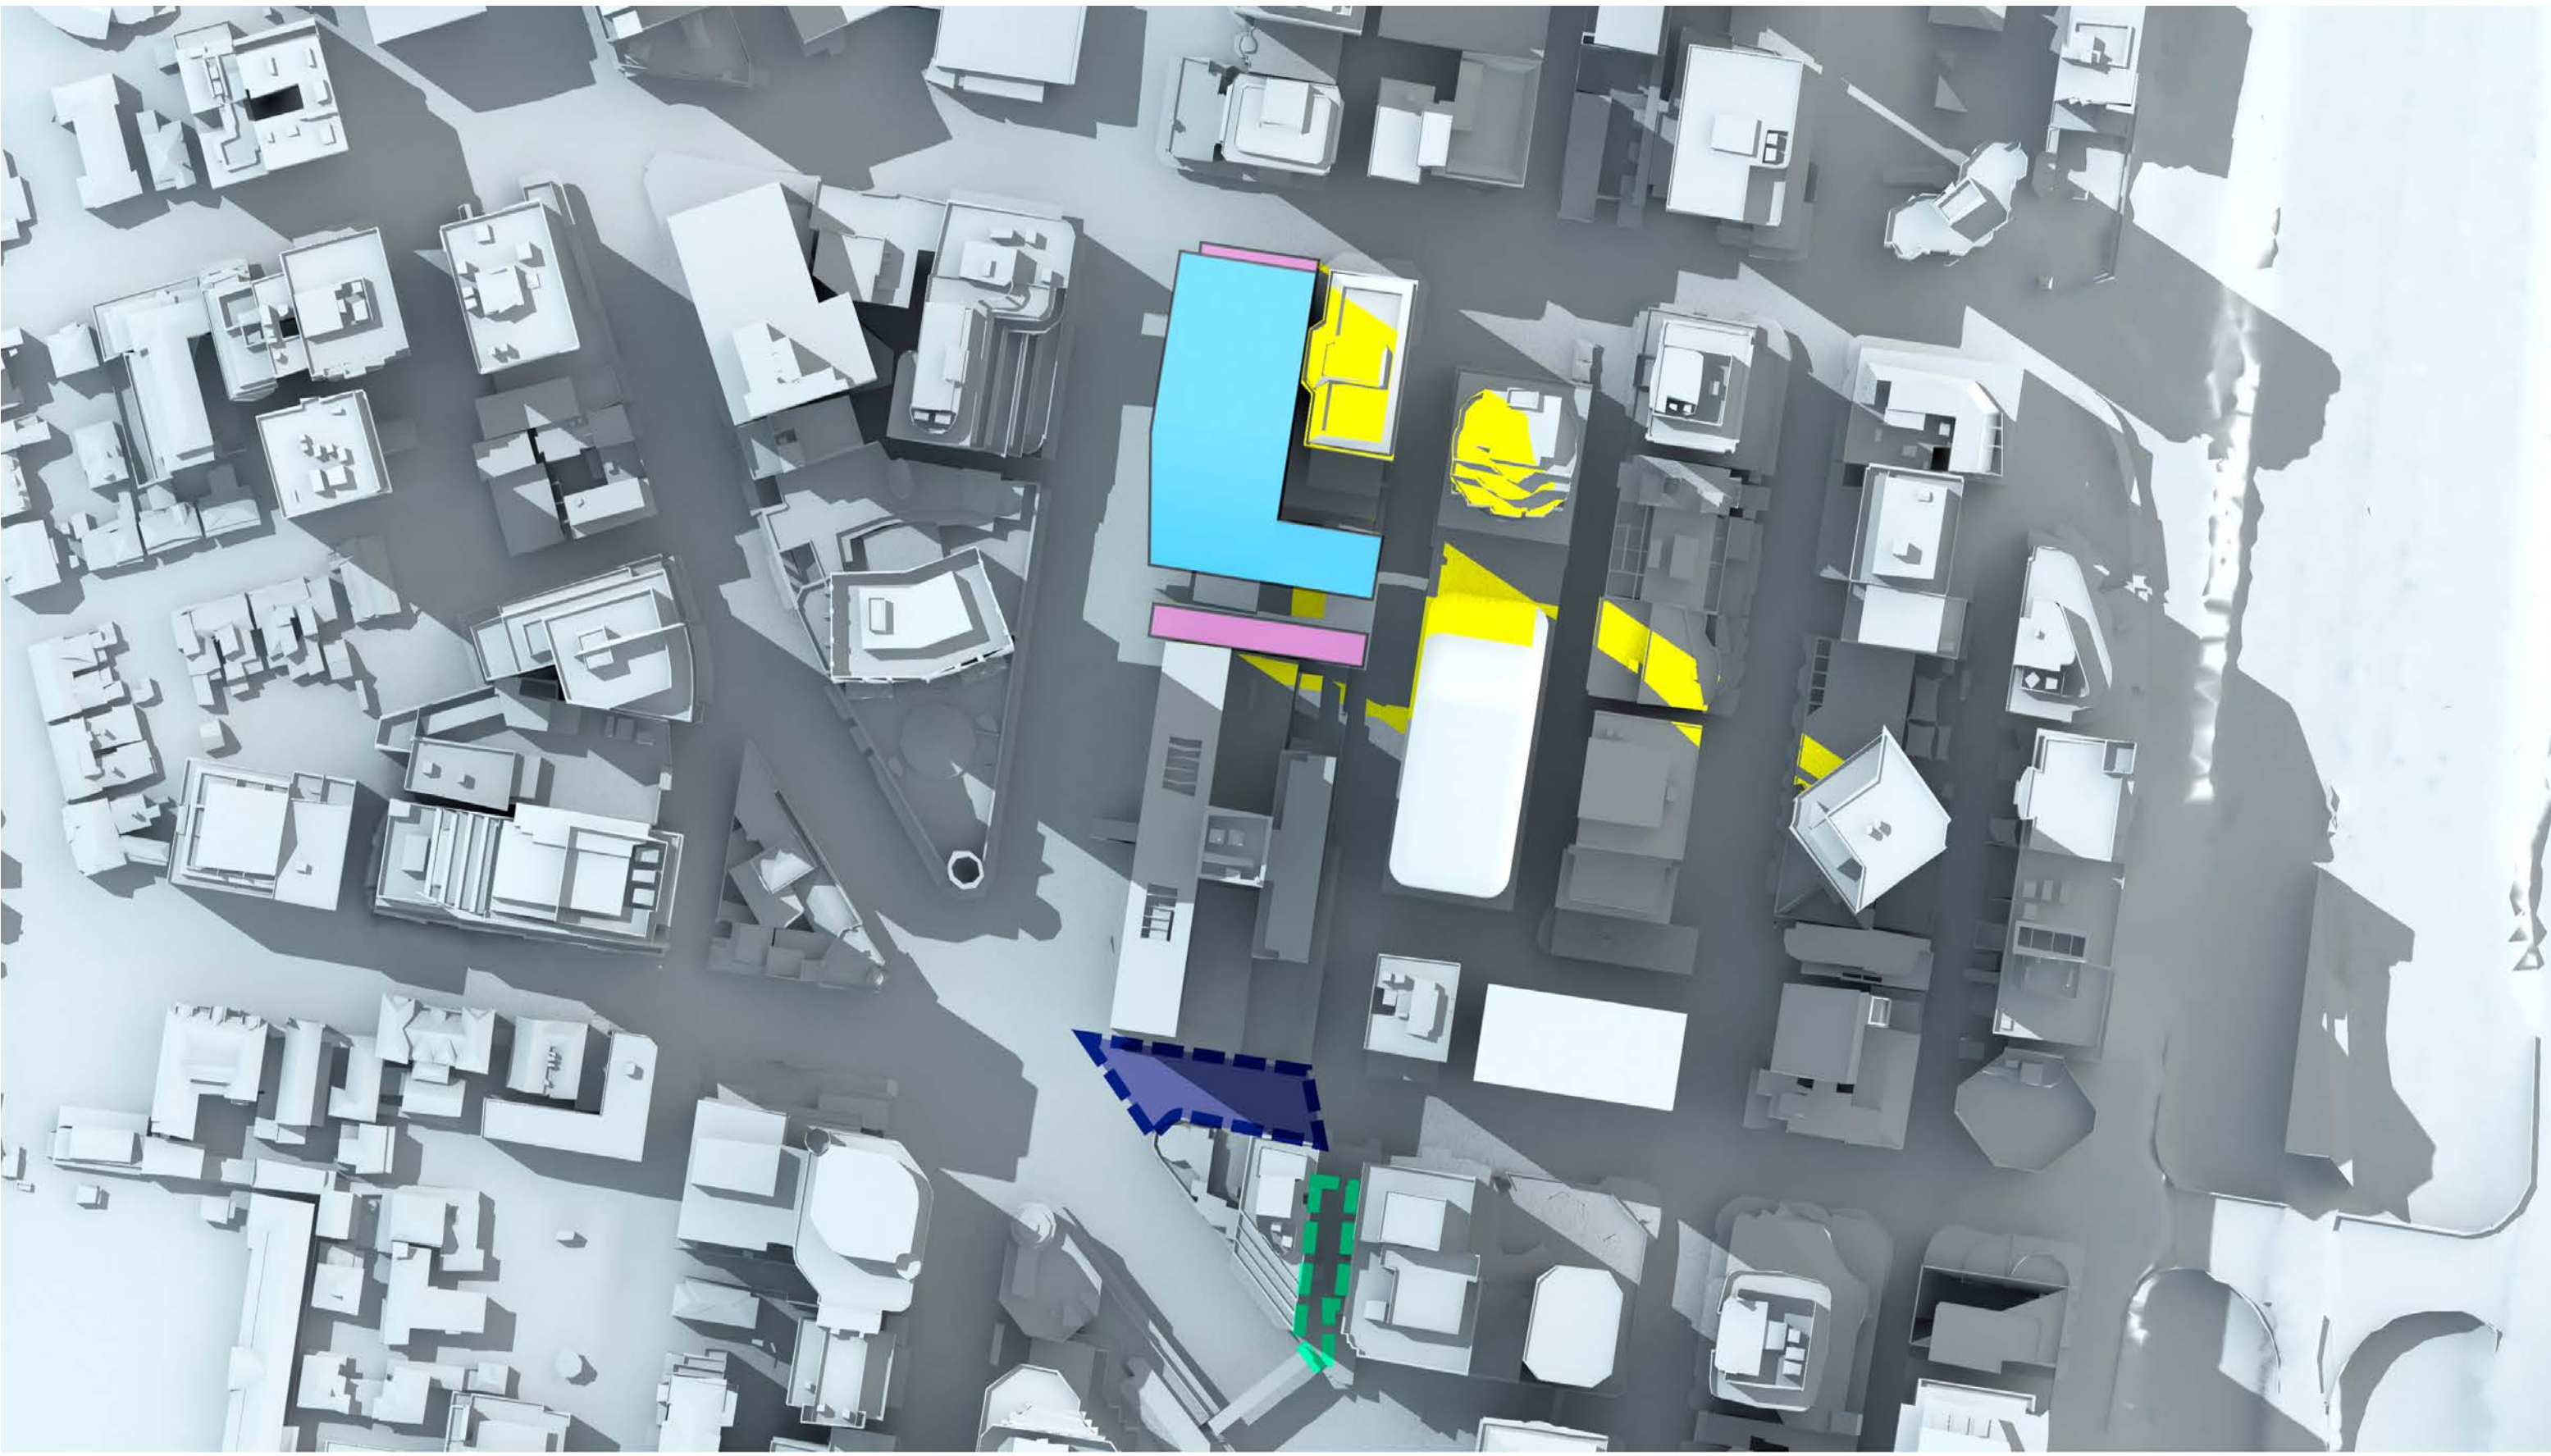

Victoria Cross OSD Envelope Shadow Study

21st September, 2:30pm AEST

OSD concept SSSA Envelope

Victoria Cross Station CSSI

Shadow cast by Victoria Cross OSD Envelope

Shadow cast by existing North Sydney buildings

Brett Whiteley Plaza

Elizabeth Plaza