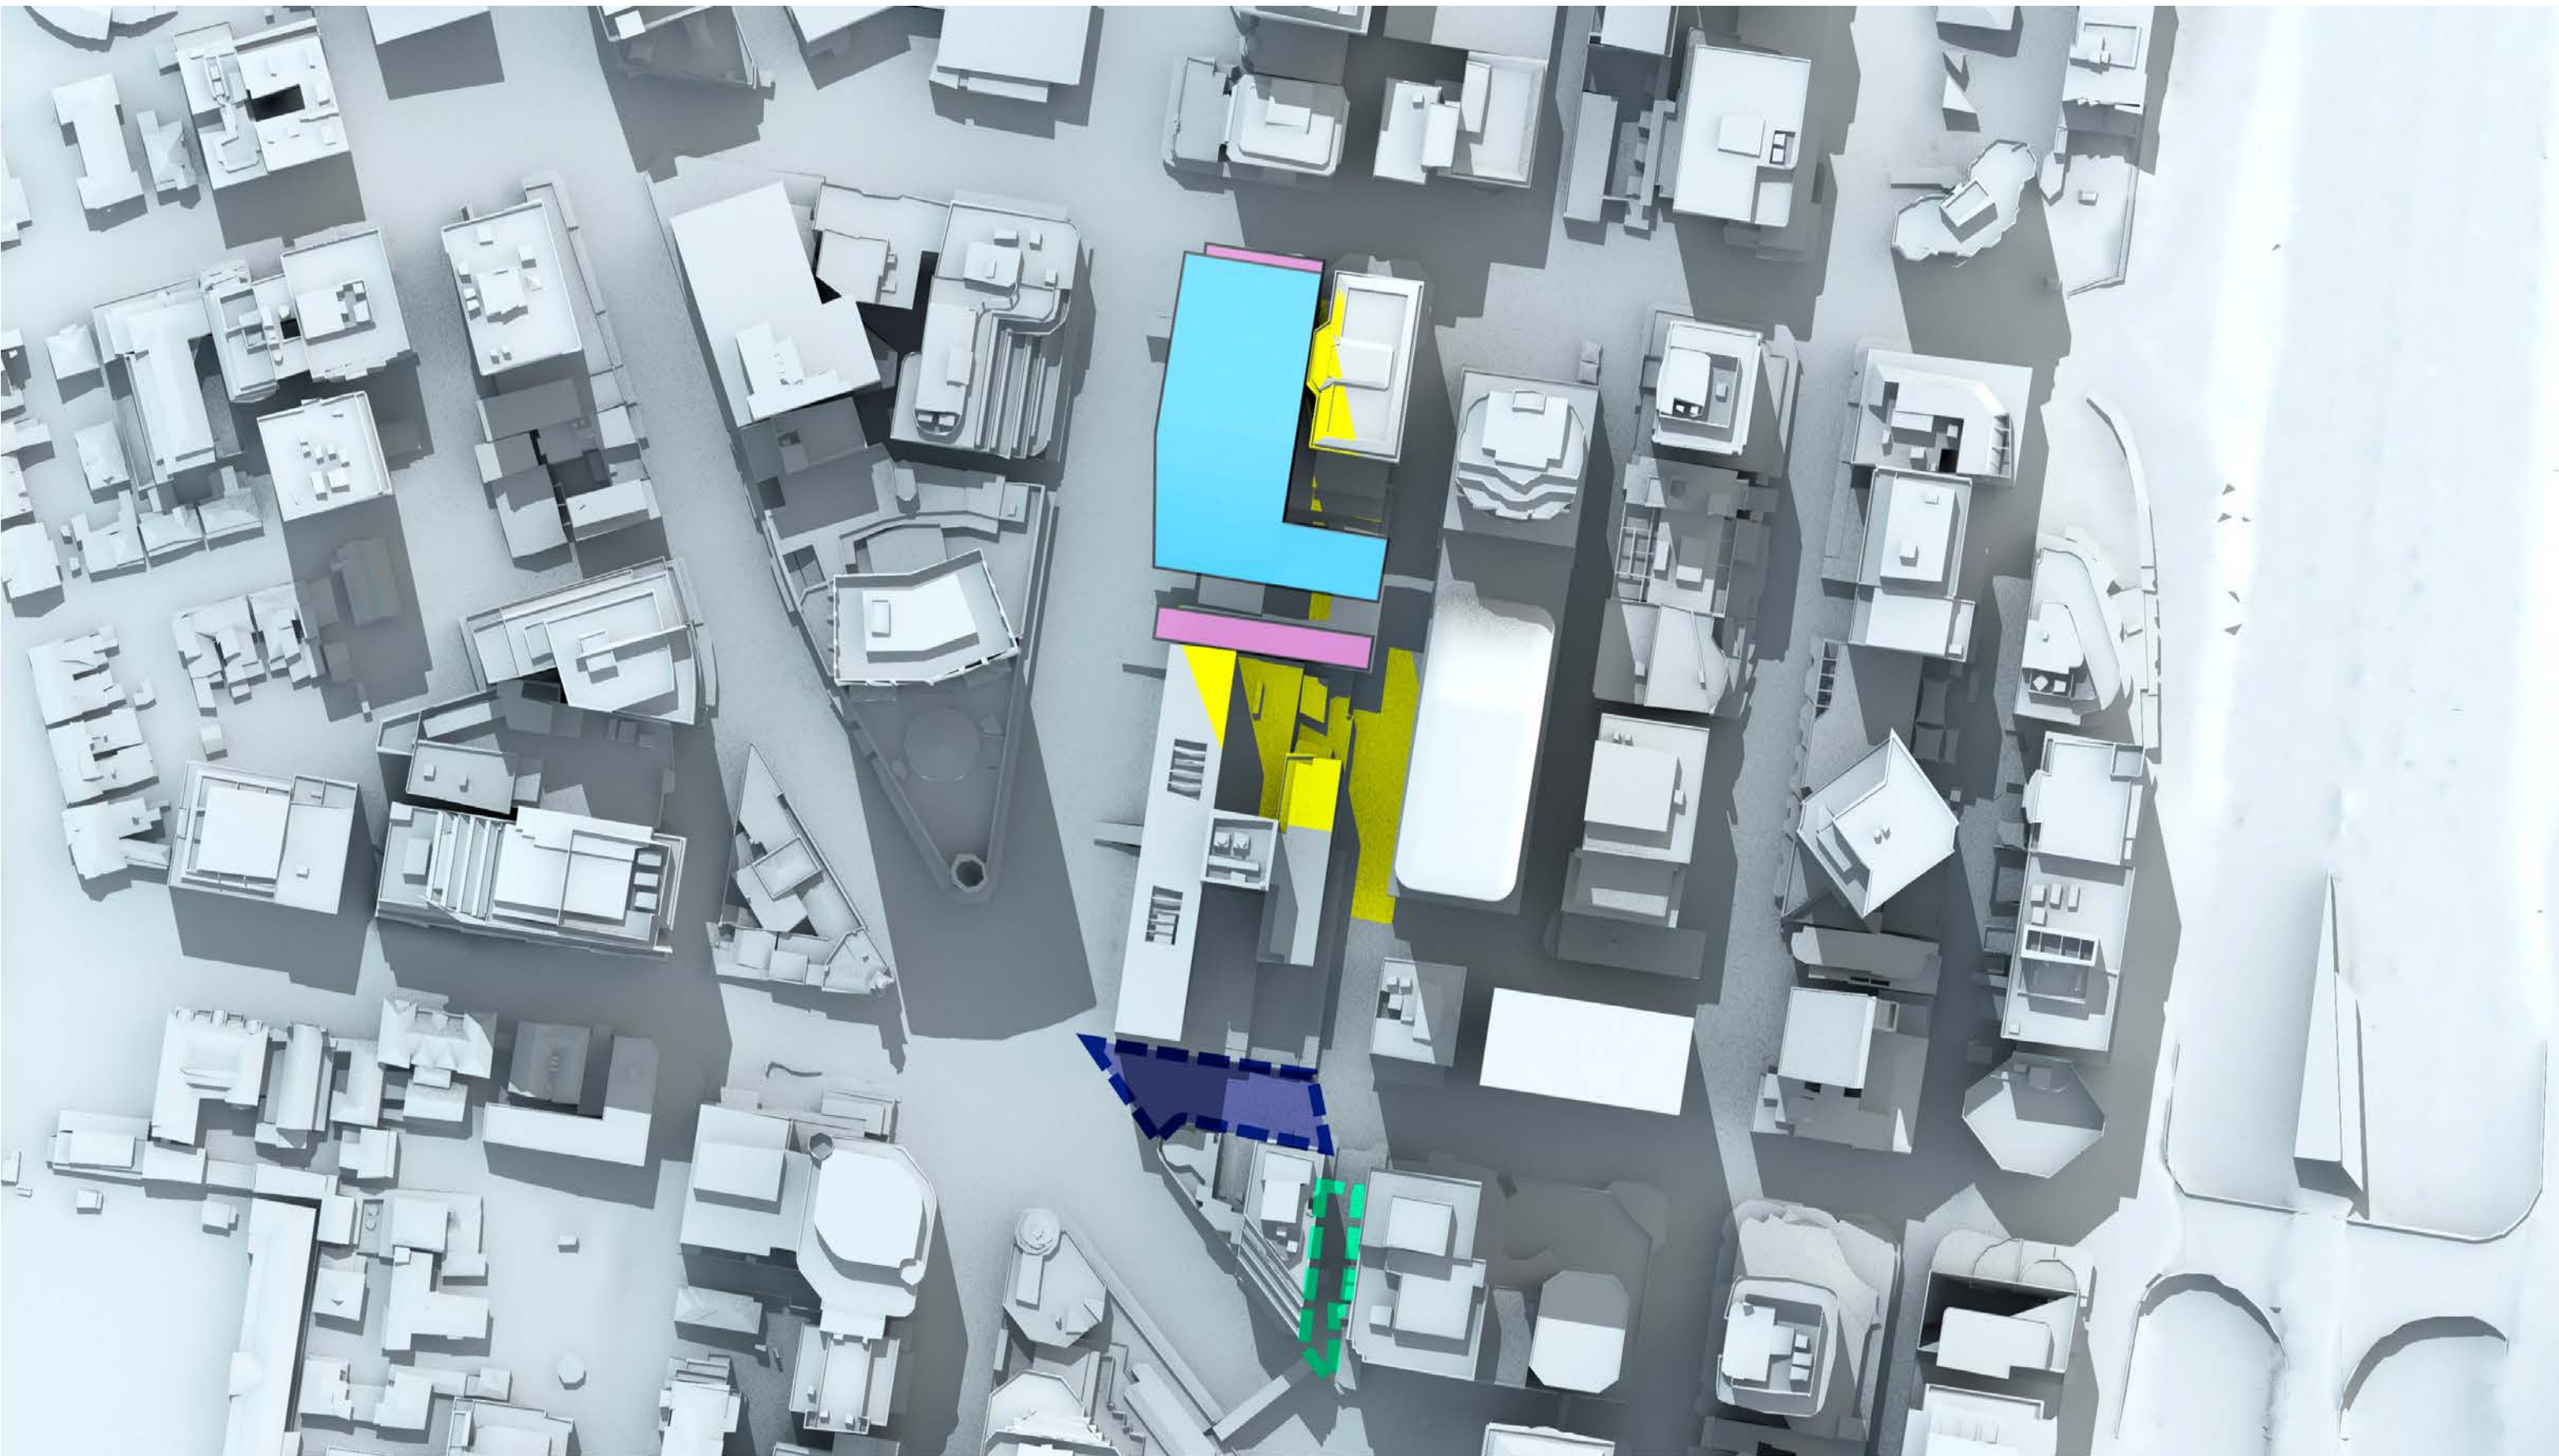

Victoria Cross OSD Envelope Shadow Study

21st September, 12:15pm AEST

OSD concept SSSA Envelope

Victoria Cross Station CSSI

Shadow cast by Victoria Cross OSD Envelope

Shadow cast by existing North Sydney buildings

Brett Whiteley Plaza

Elizabeth Plaza