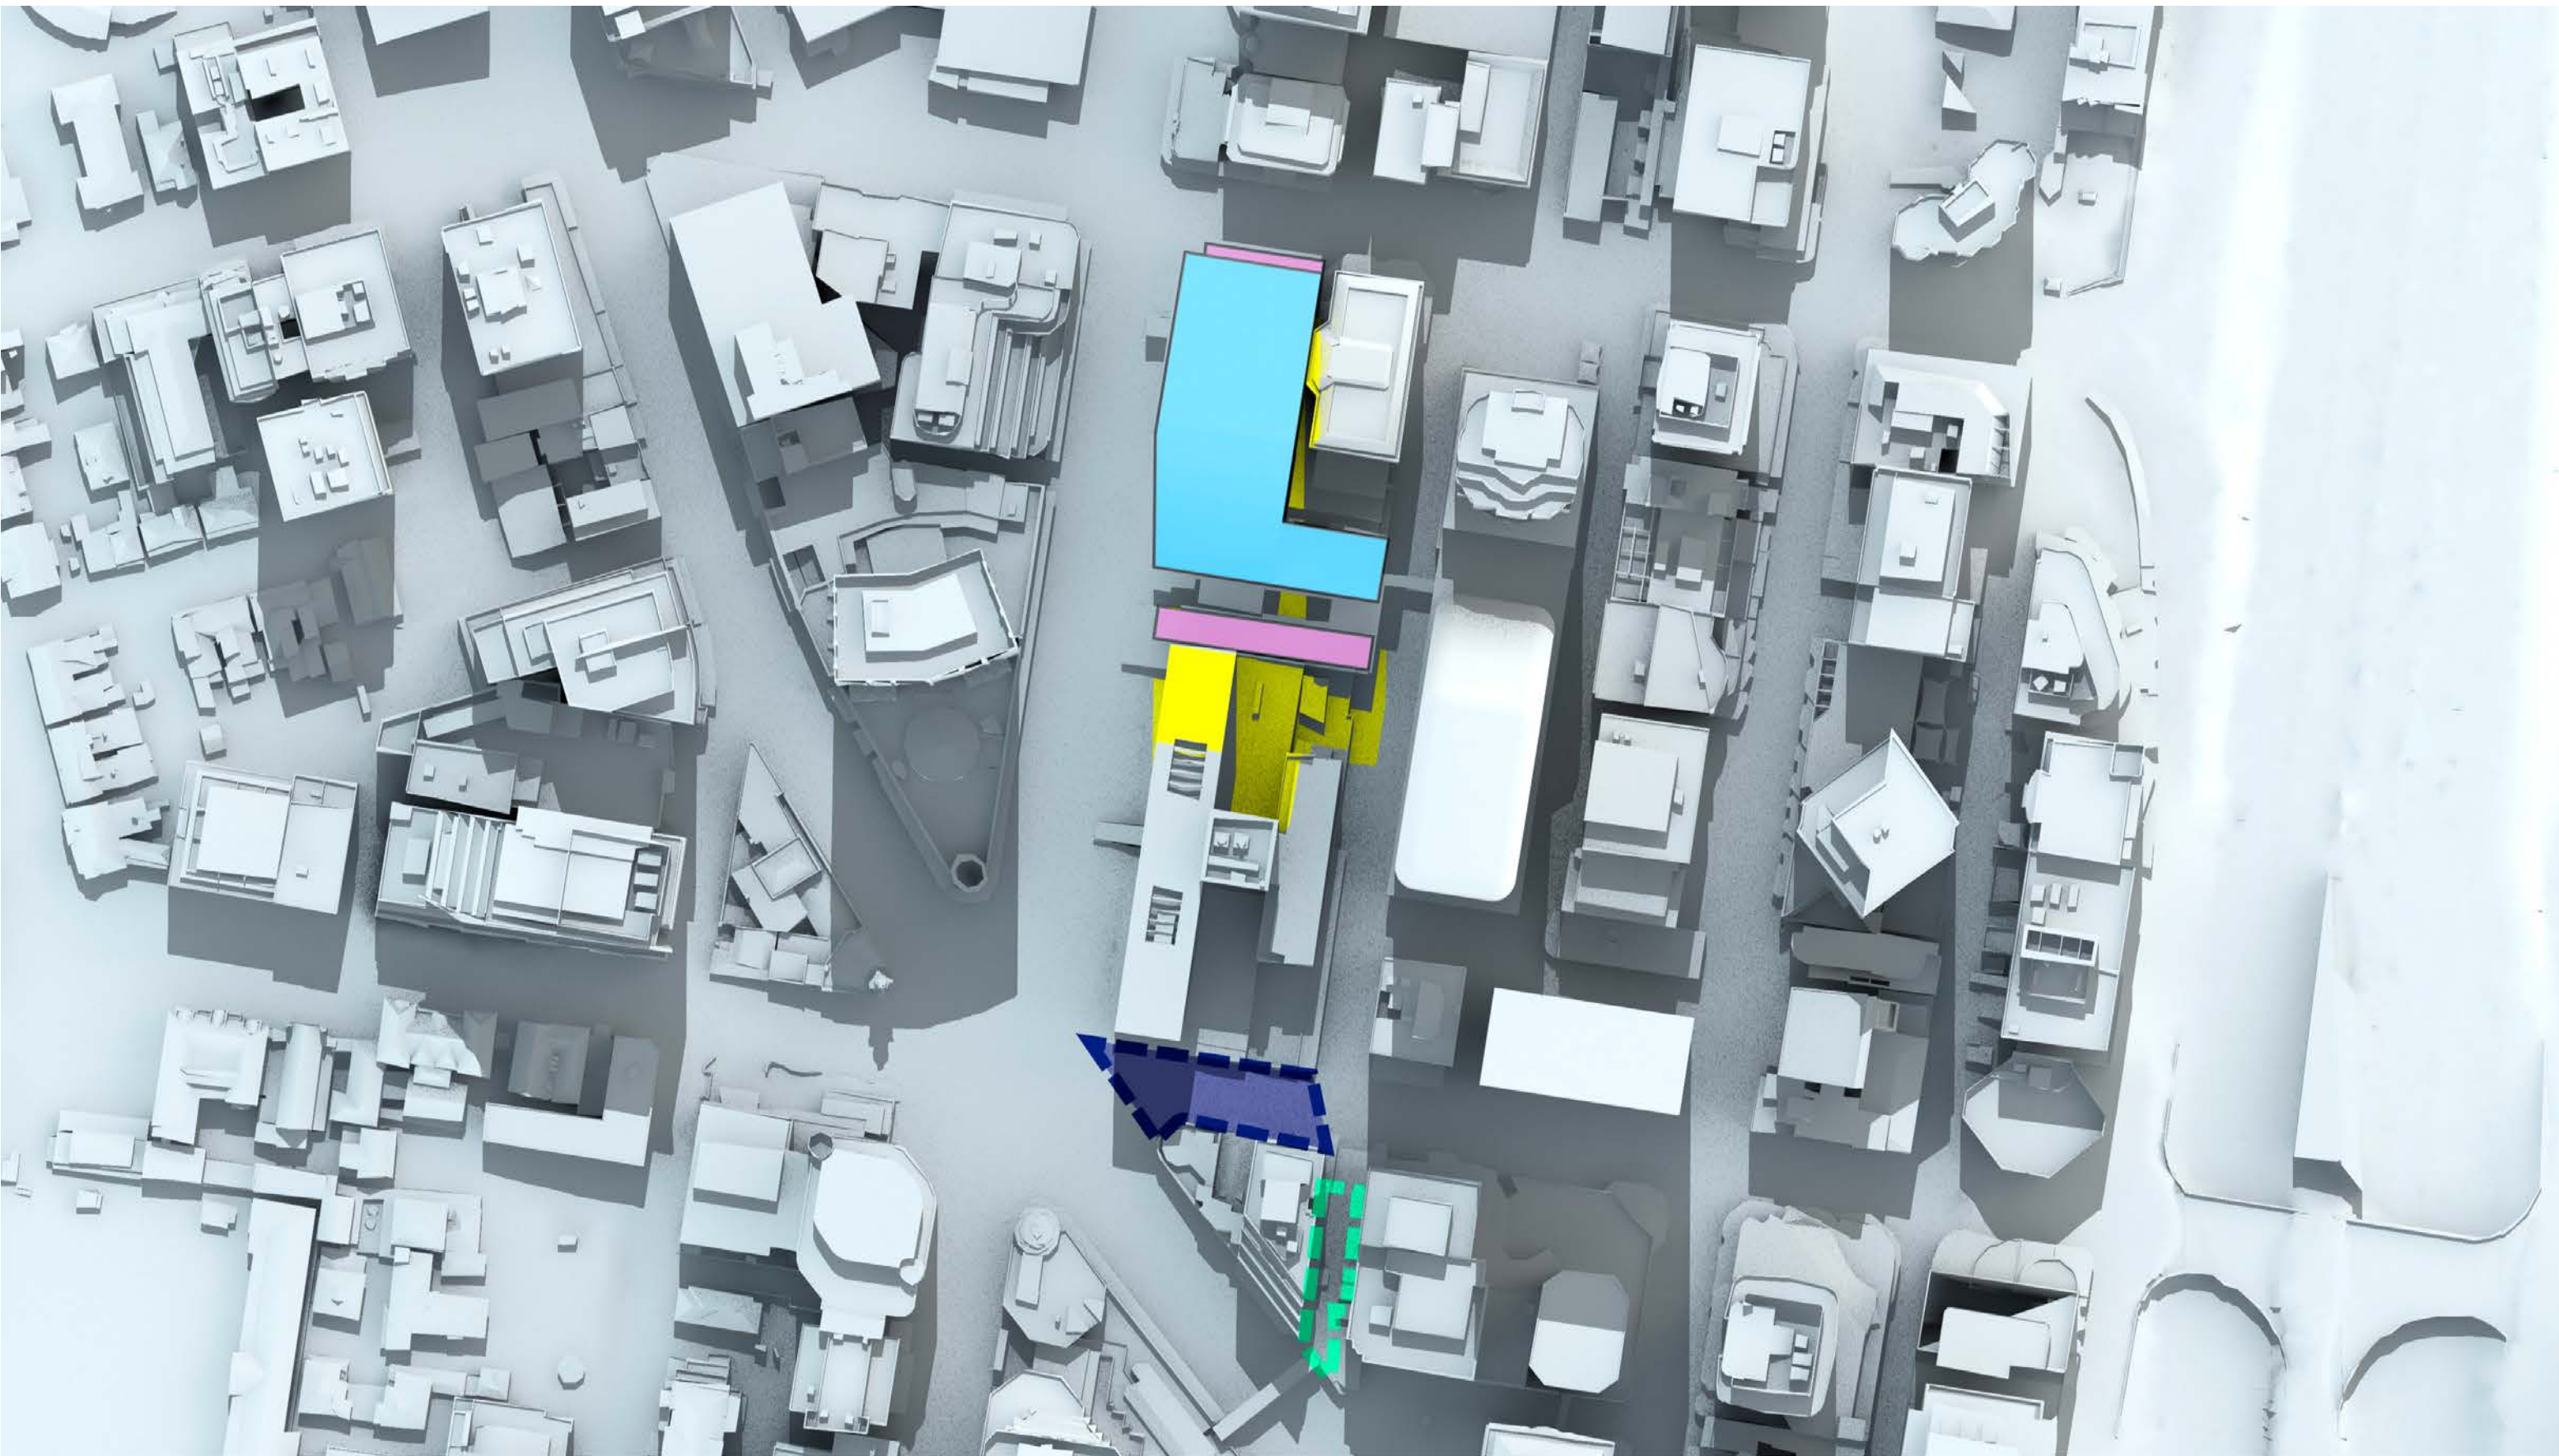

Victoria Cross OSD Envelope Shadow Study

21st March, 12pm AEST

- OSD concept SSSA Envelope
- Victoria Cross Station CSSI
- Shadow cast by Victoria Cross OSD Envelope
- Shadow cast by existing North Sydney buildings
- Brett Whiteley Plaza
- Elizabeth Plaza