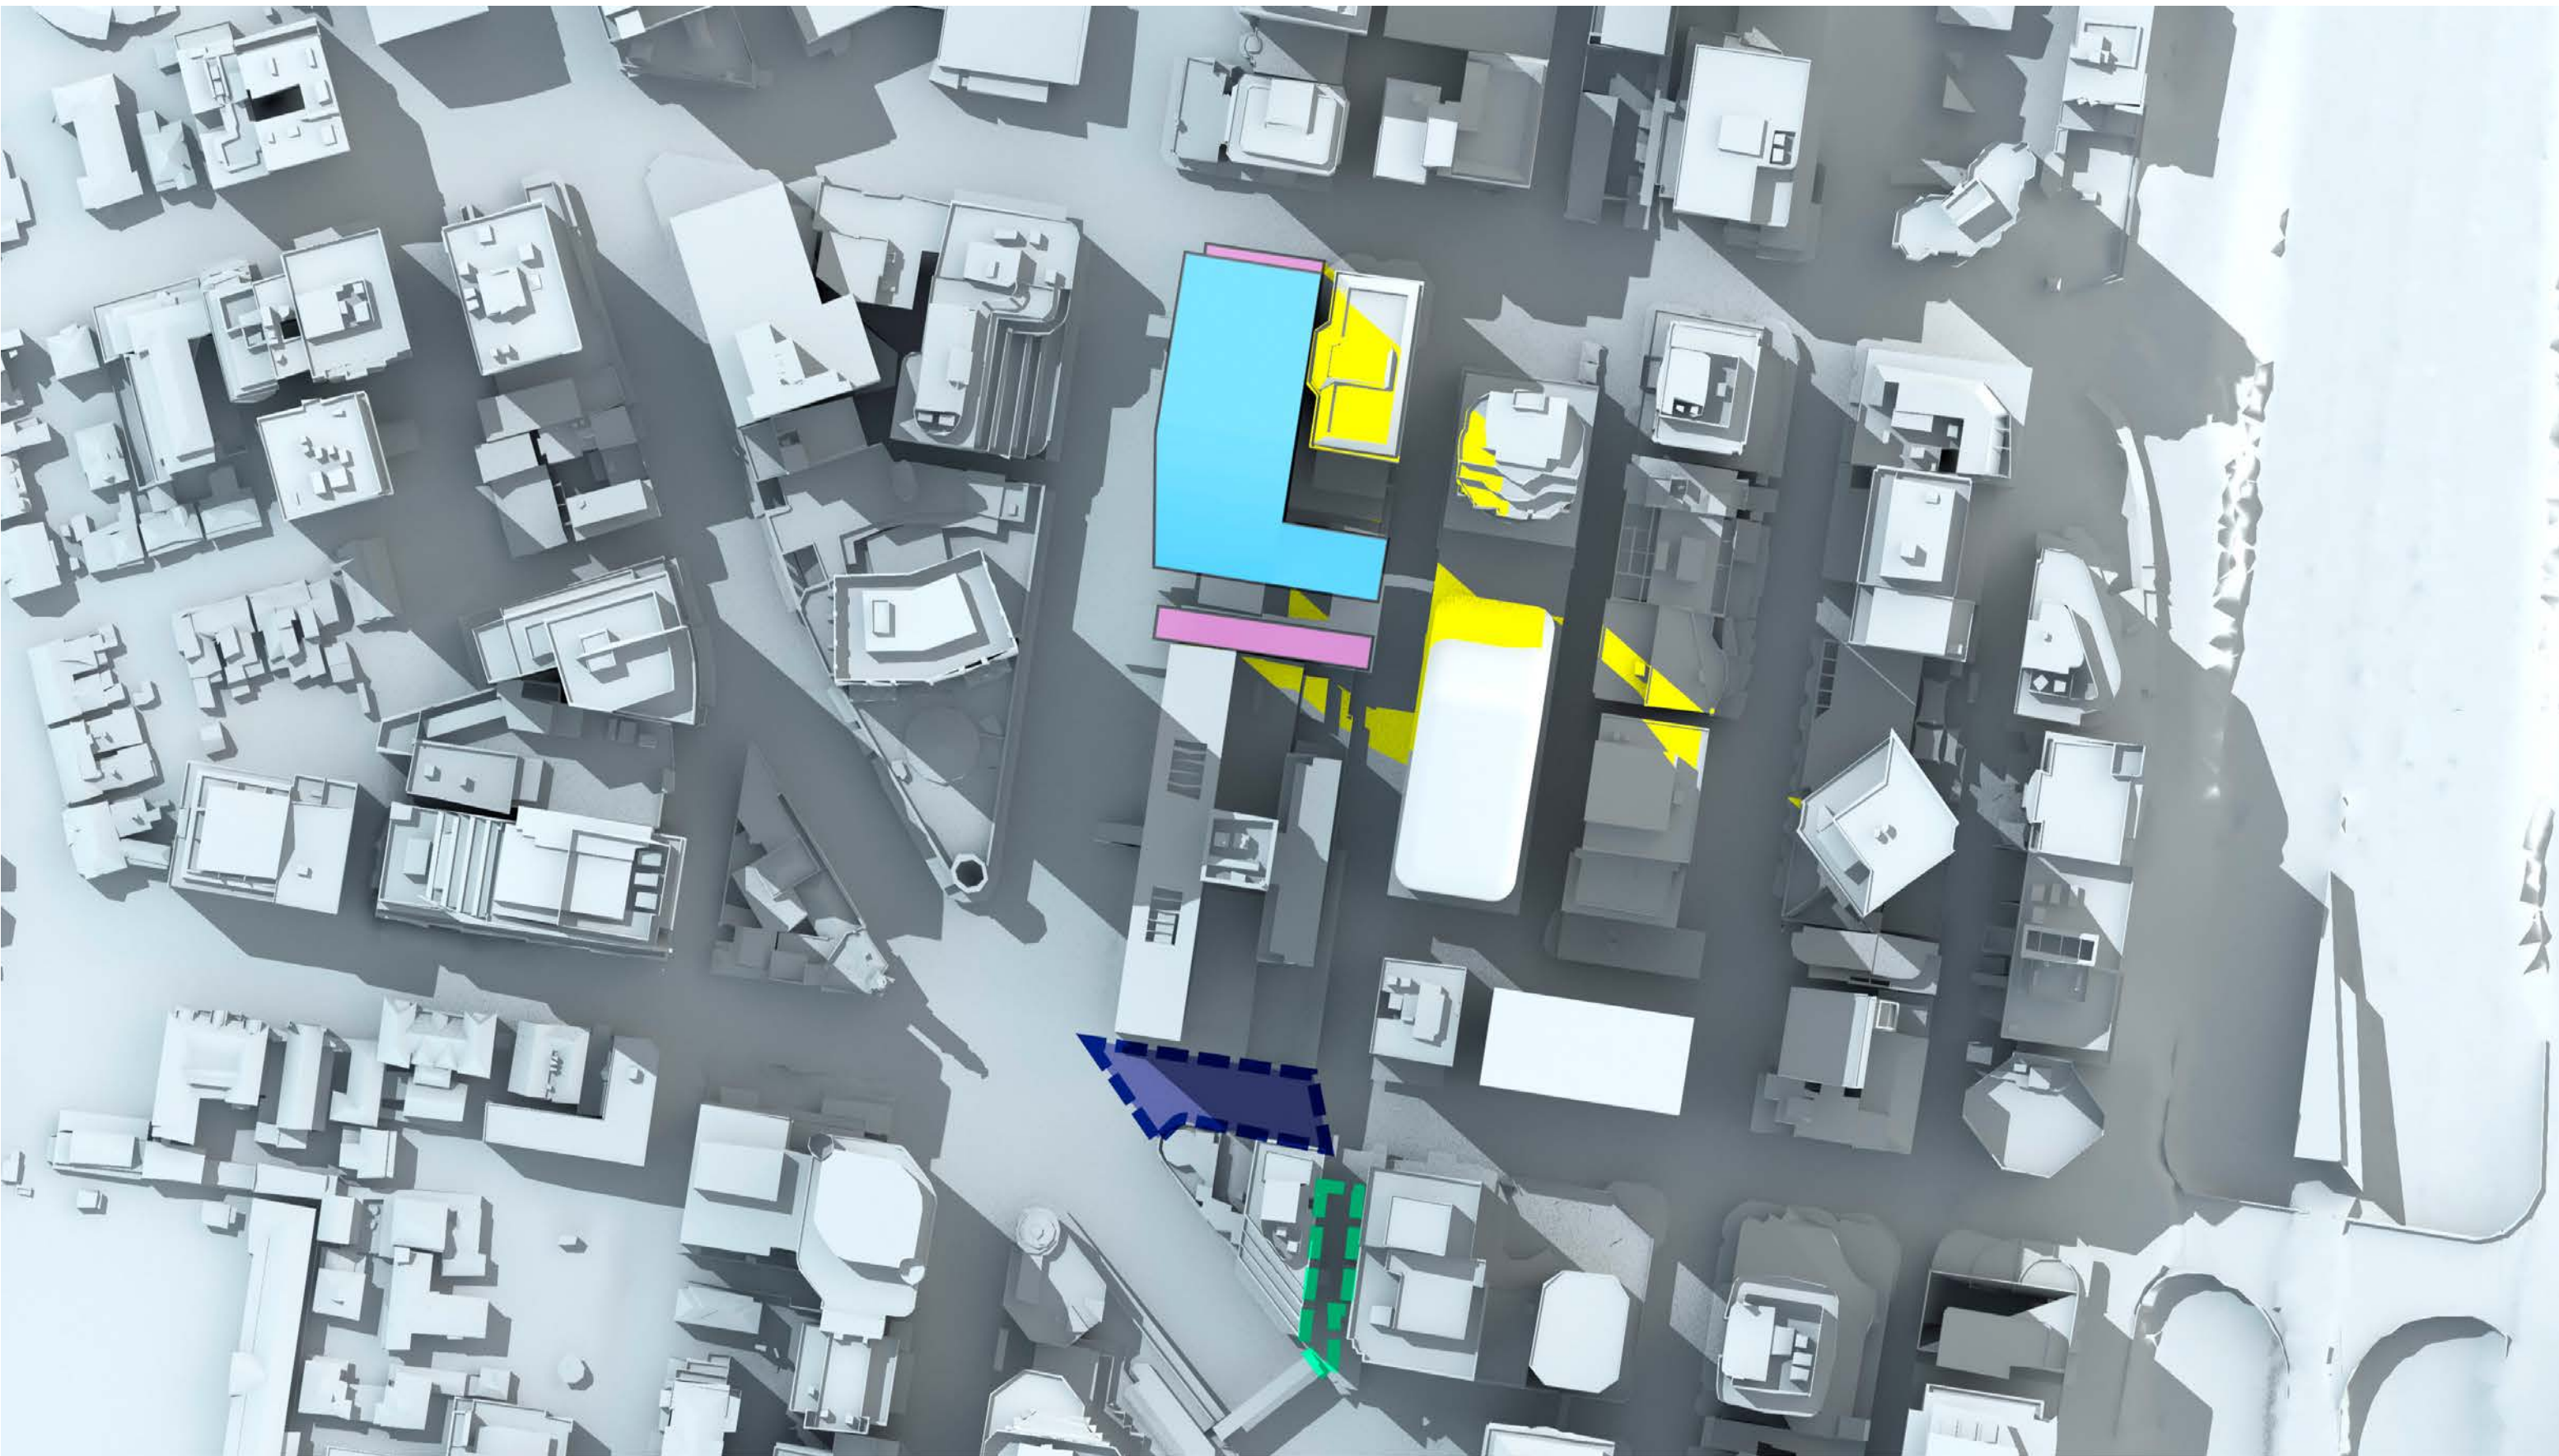

Victoria Cross OSD Envelope Shadow Study

21st September, 2pm AEST

OSD concept
SSDA Envelope

Victoria Cross
Station CSSI

Shadow cast by Victoria
Cross OSD Envelope

Shadow cast by existing
North Sydney buildings

Brett Whiteley
Plaza

Elizabeth
Plaza