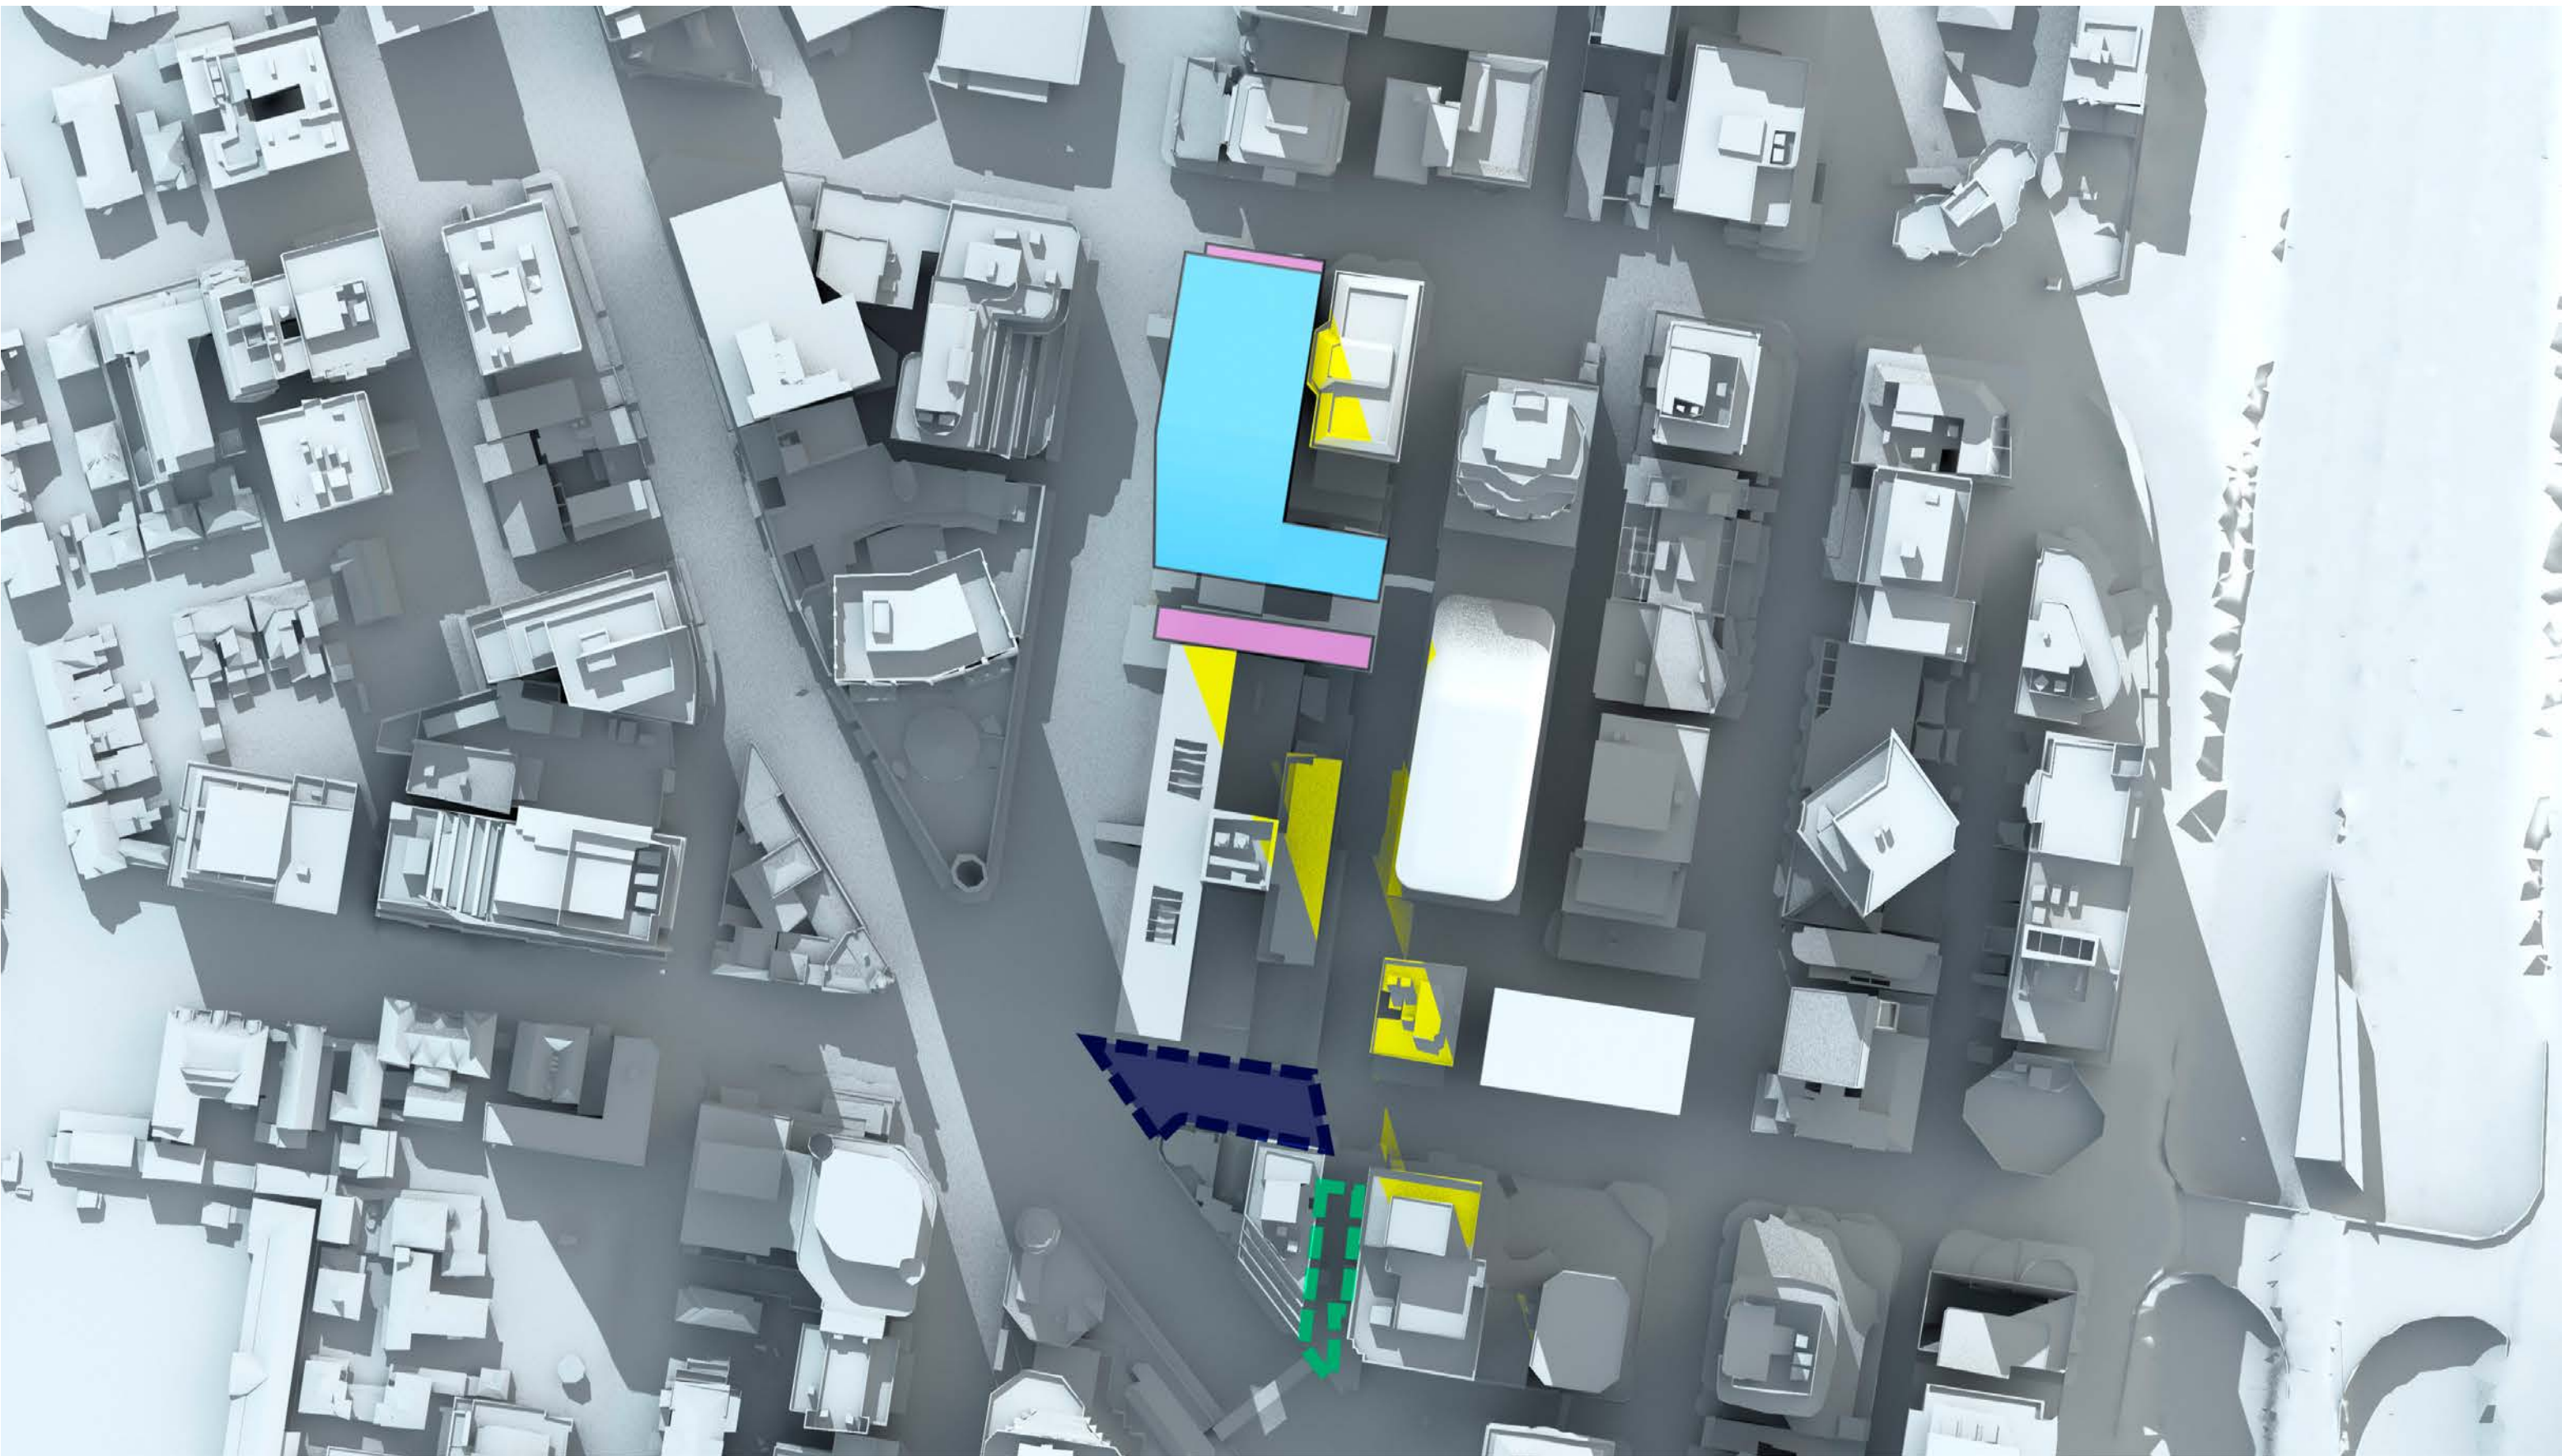

Victoria Cross OSD Envelope Shadow Study

21st June, 1pm AEST

OSD concept SSSA Envelope

Victoria Cross Station CSSI

Shadow cast by Victoria Cross OSD Envelope

Shadow cast by existing North Sydney buildings

Brett Whiteley Plaza

Elizabeth Plaza