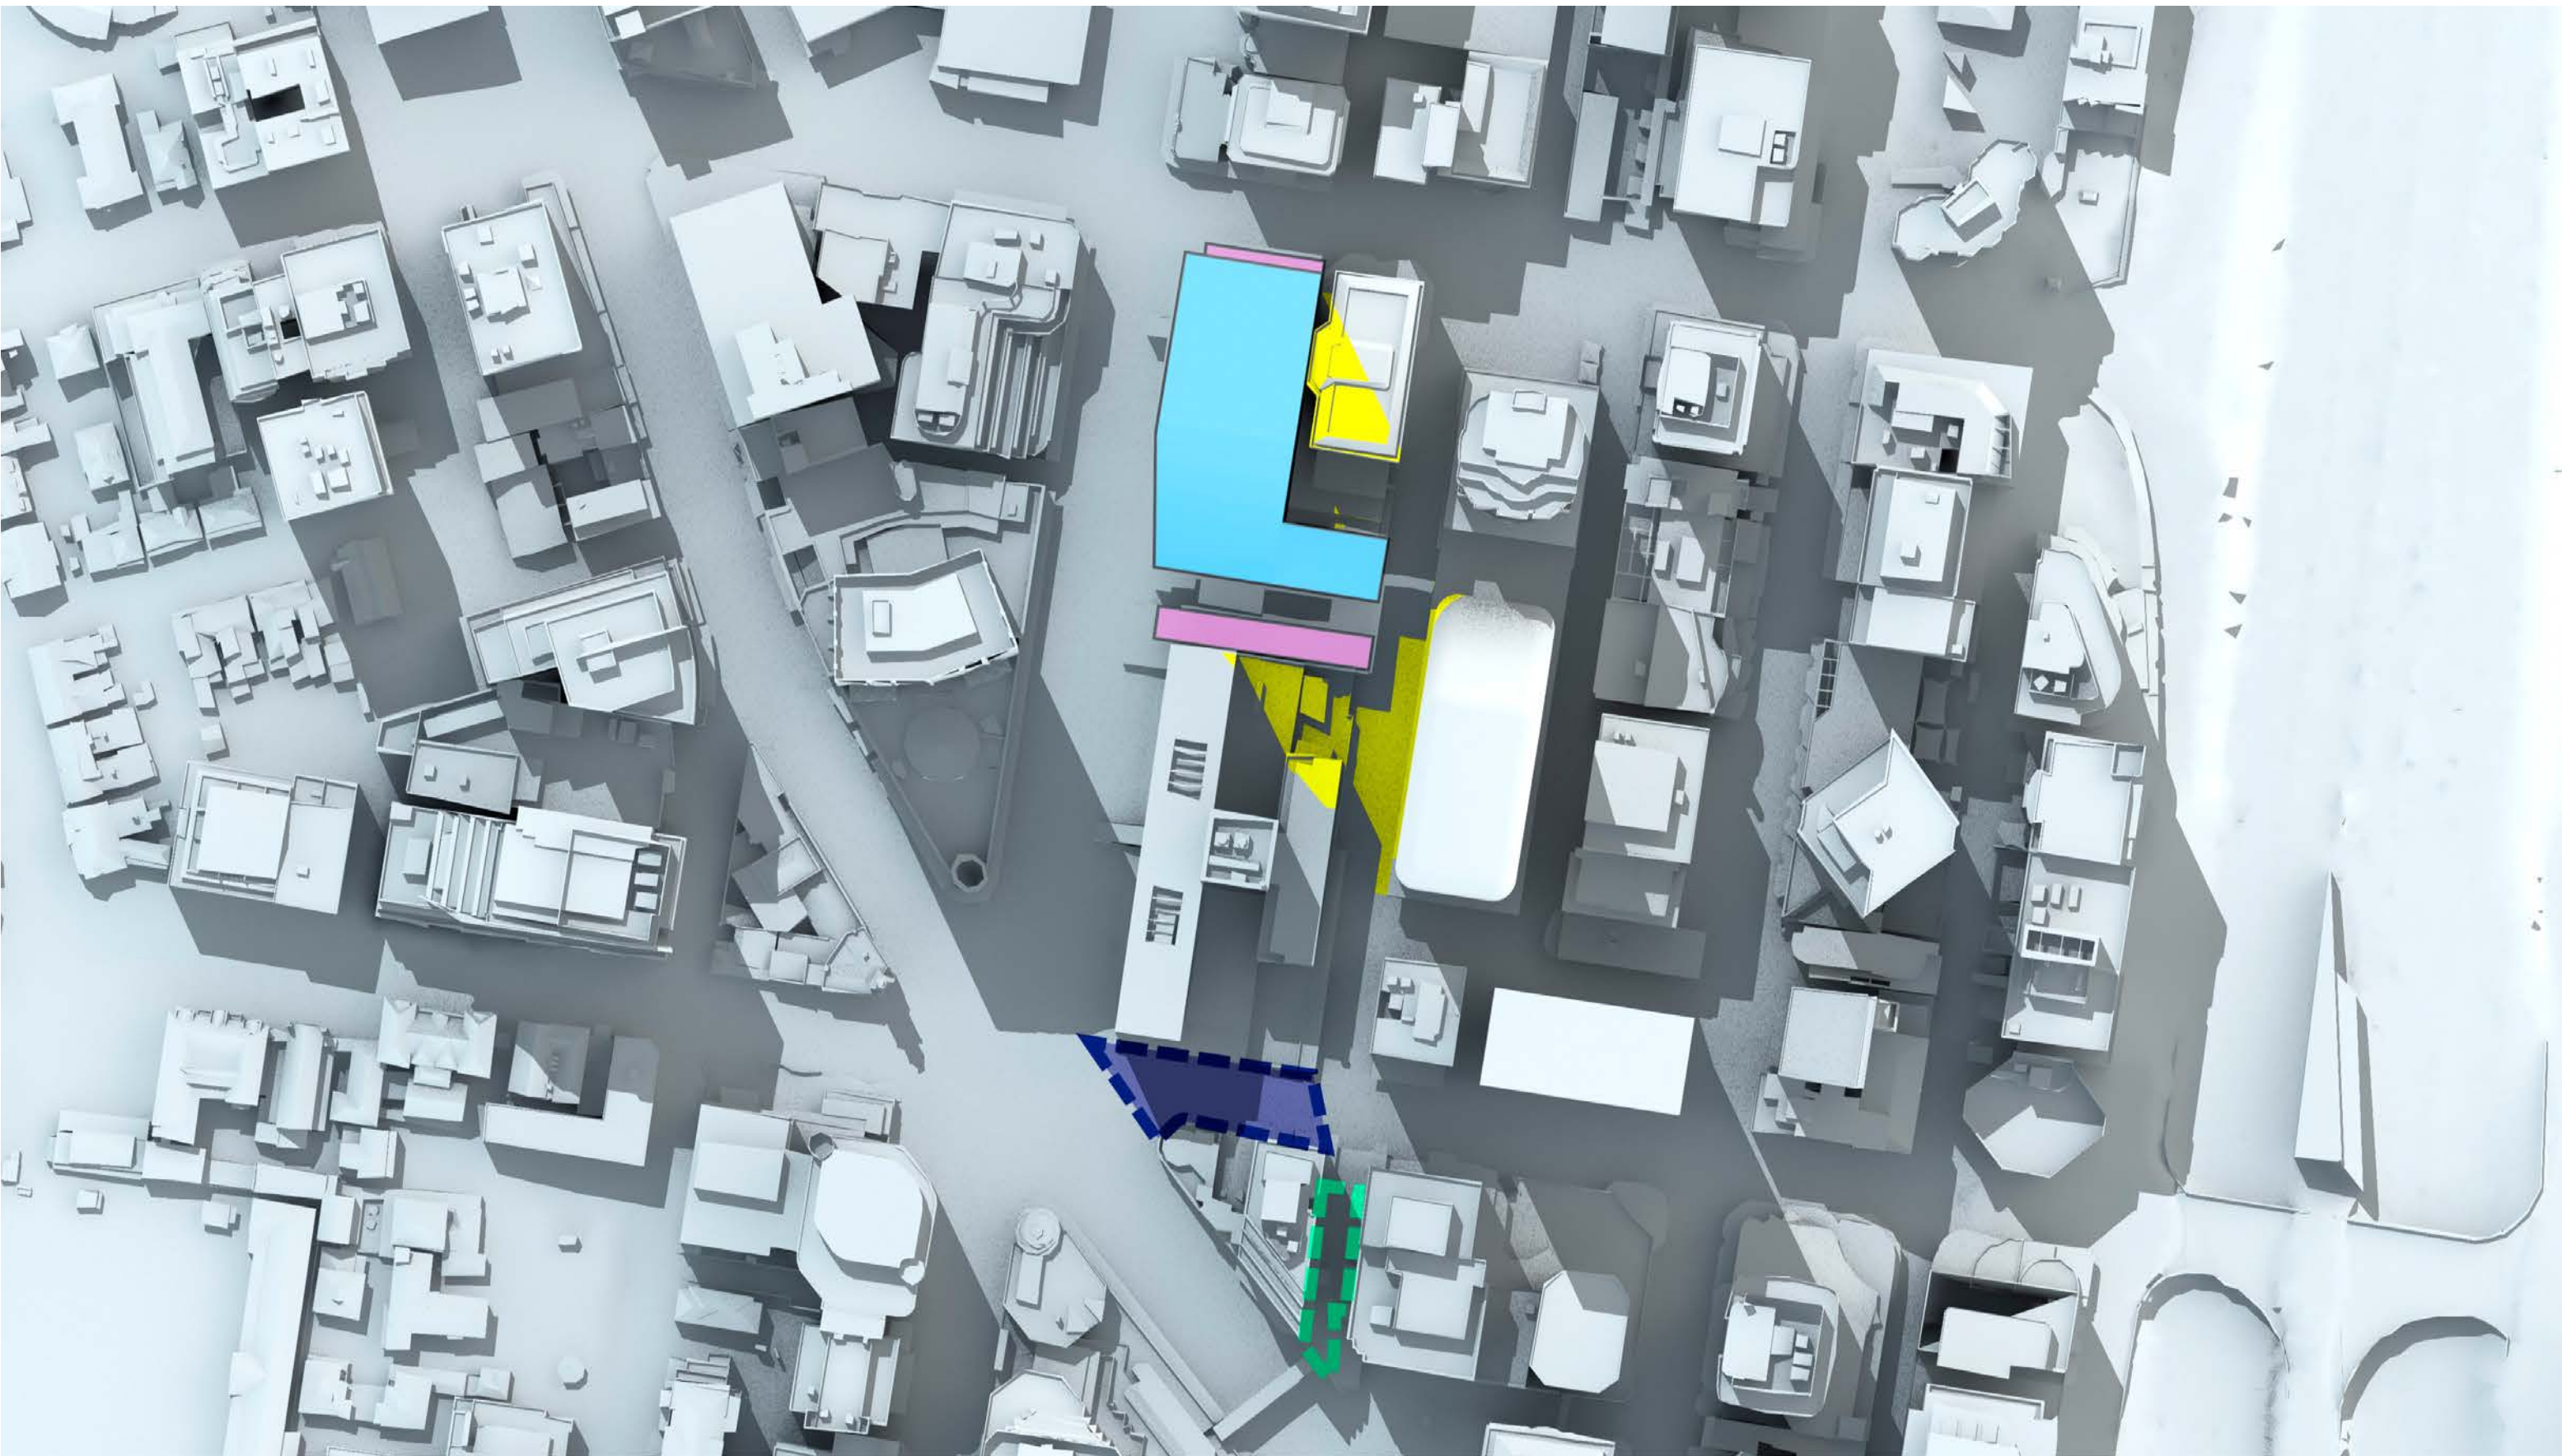

Victoria Cross OSD Envelope Shadow Study

21st March, 1pm AEST

OSD concept SSSA Envelope

Victoria Cross Station CSSI

Shadow cast by Victoria Cross OSD Envelope

Shadow cast by existing North Sydney buildings

Brett Whiteley Plaza

Elizabeth Plaza