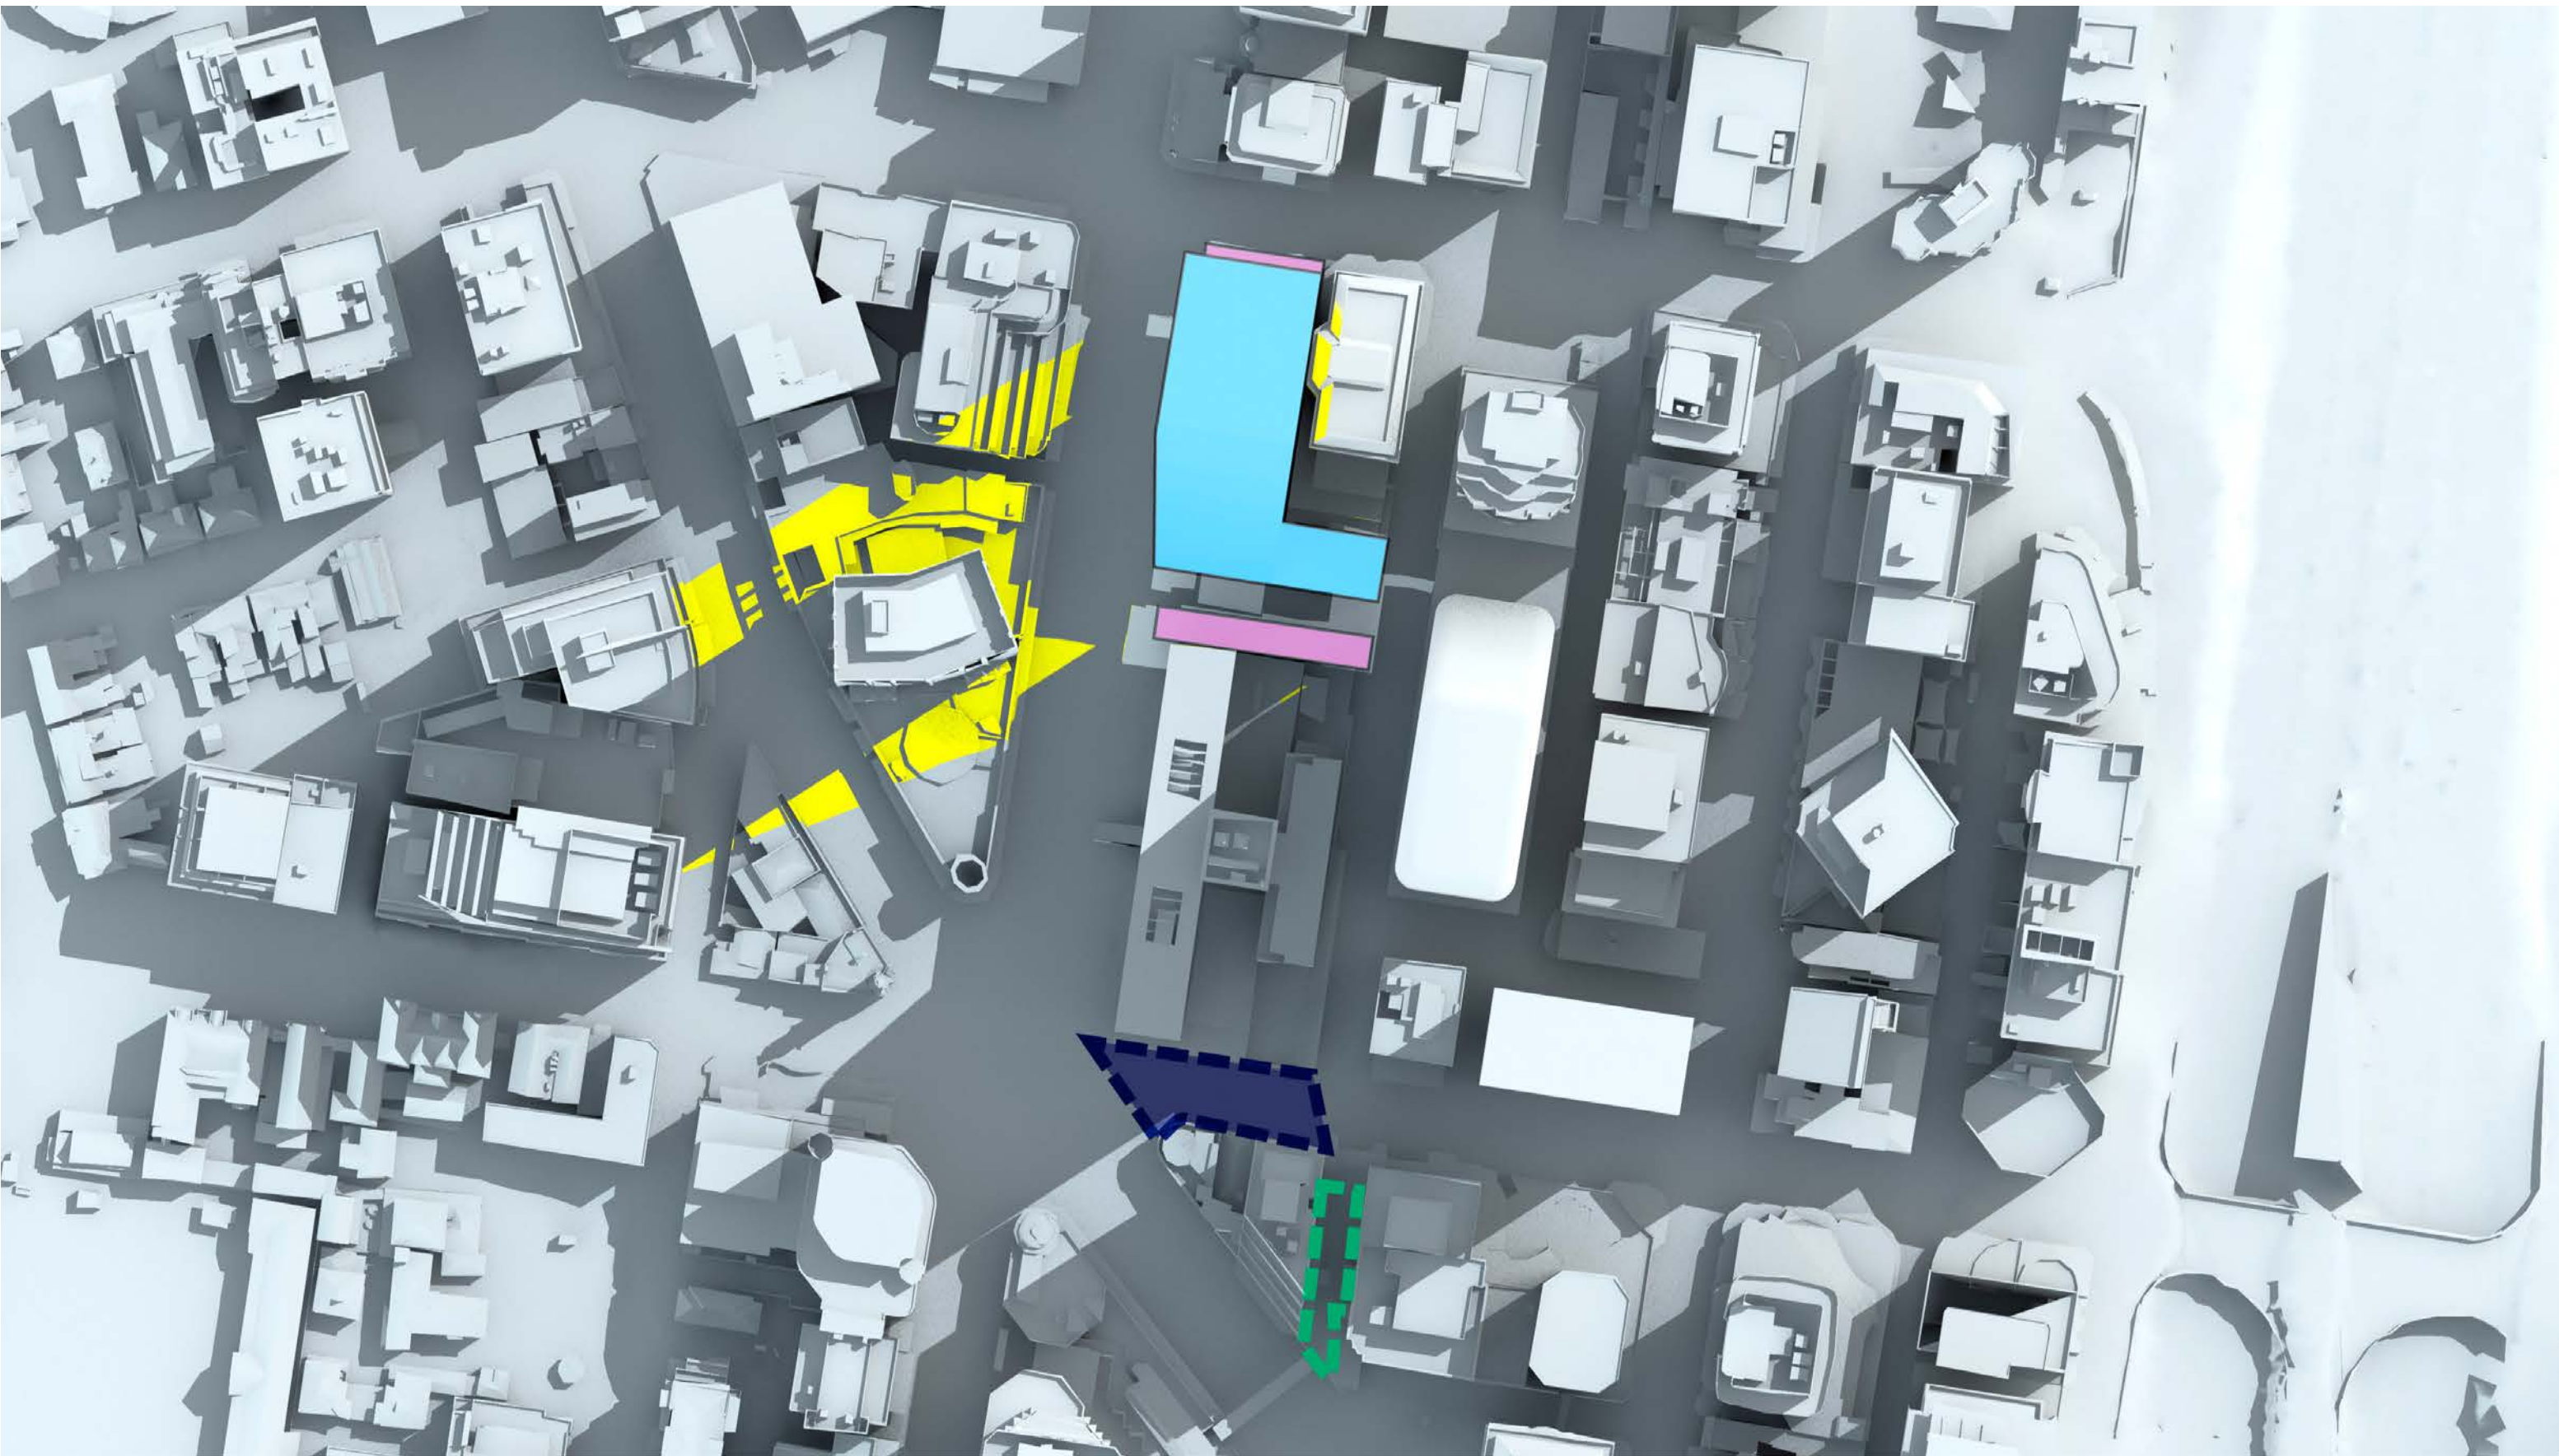

 Brett Whiteley Plaza

 Elizabeth Plaza

Victoria Cross OSD Envelope Shadow Study

21st June, 3pm AEST

-  OSD concept SSDA Envelope
-  Victoria Cross Station CSSI
-  Shadow cast by Victoria Cross OSD Envelope
-  Shadow cast by existing North Sydney buildings
-  Brett Whiteley Plaza
-  Elizabeth Plaza