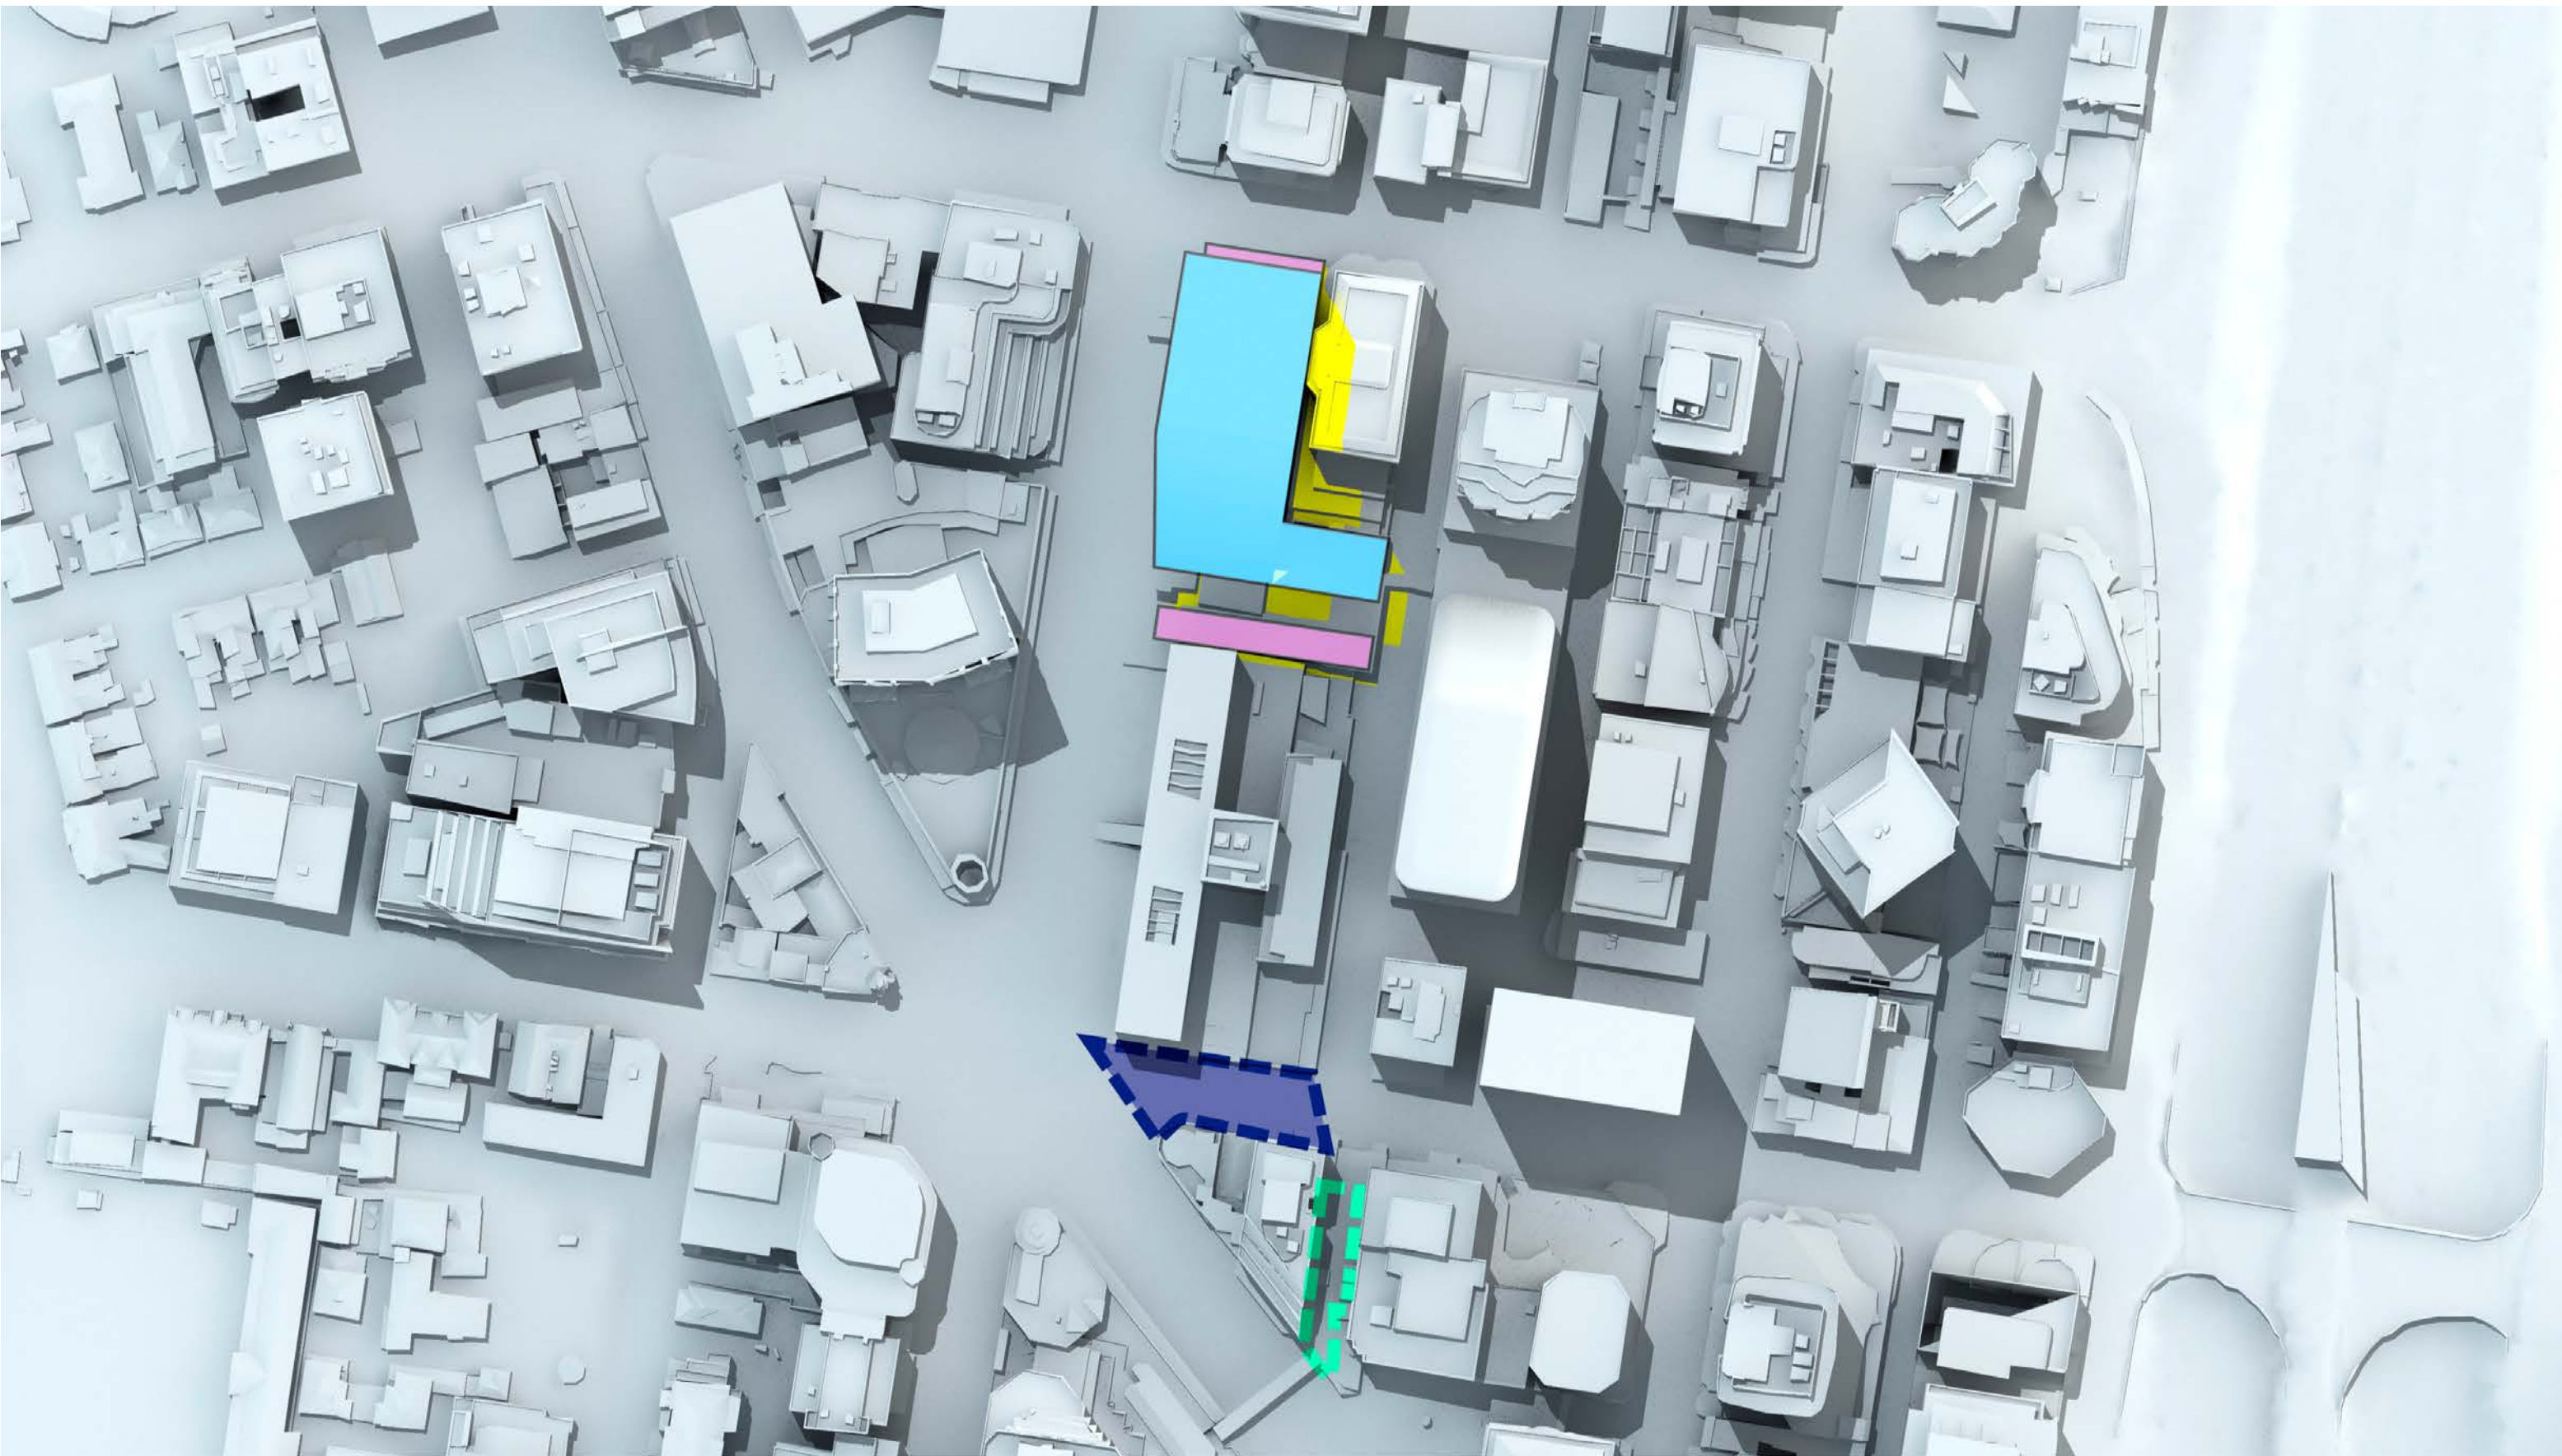

Victoria Cross OSD Envelope Shadow Study

21st December, 12:15pm AEST

OSD concept
SSDA Envelope

Victoria Cross
Station CSSI

Shadow cast by Victoria
Cross OSD Envelope

Shadow cast by existing
North Sydney buildings

Brett Whiteley
Plaza

Elizabeth
Plaza