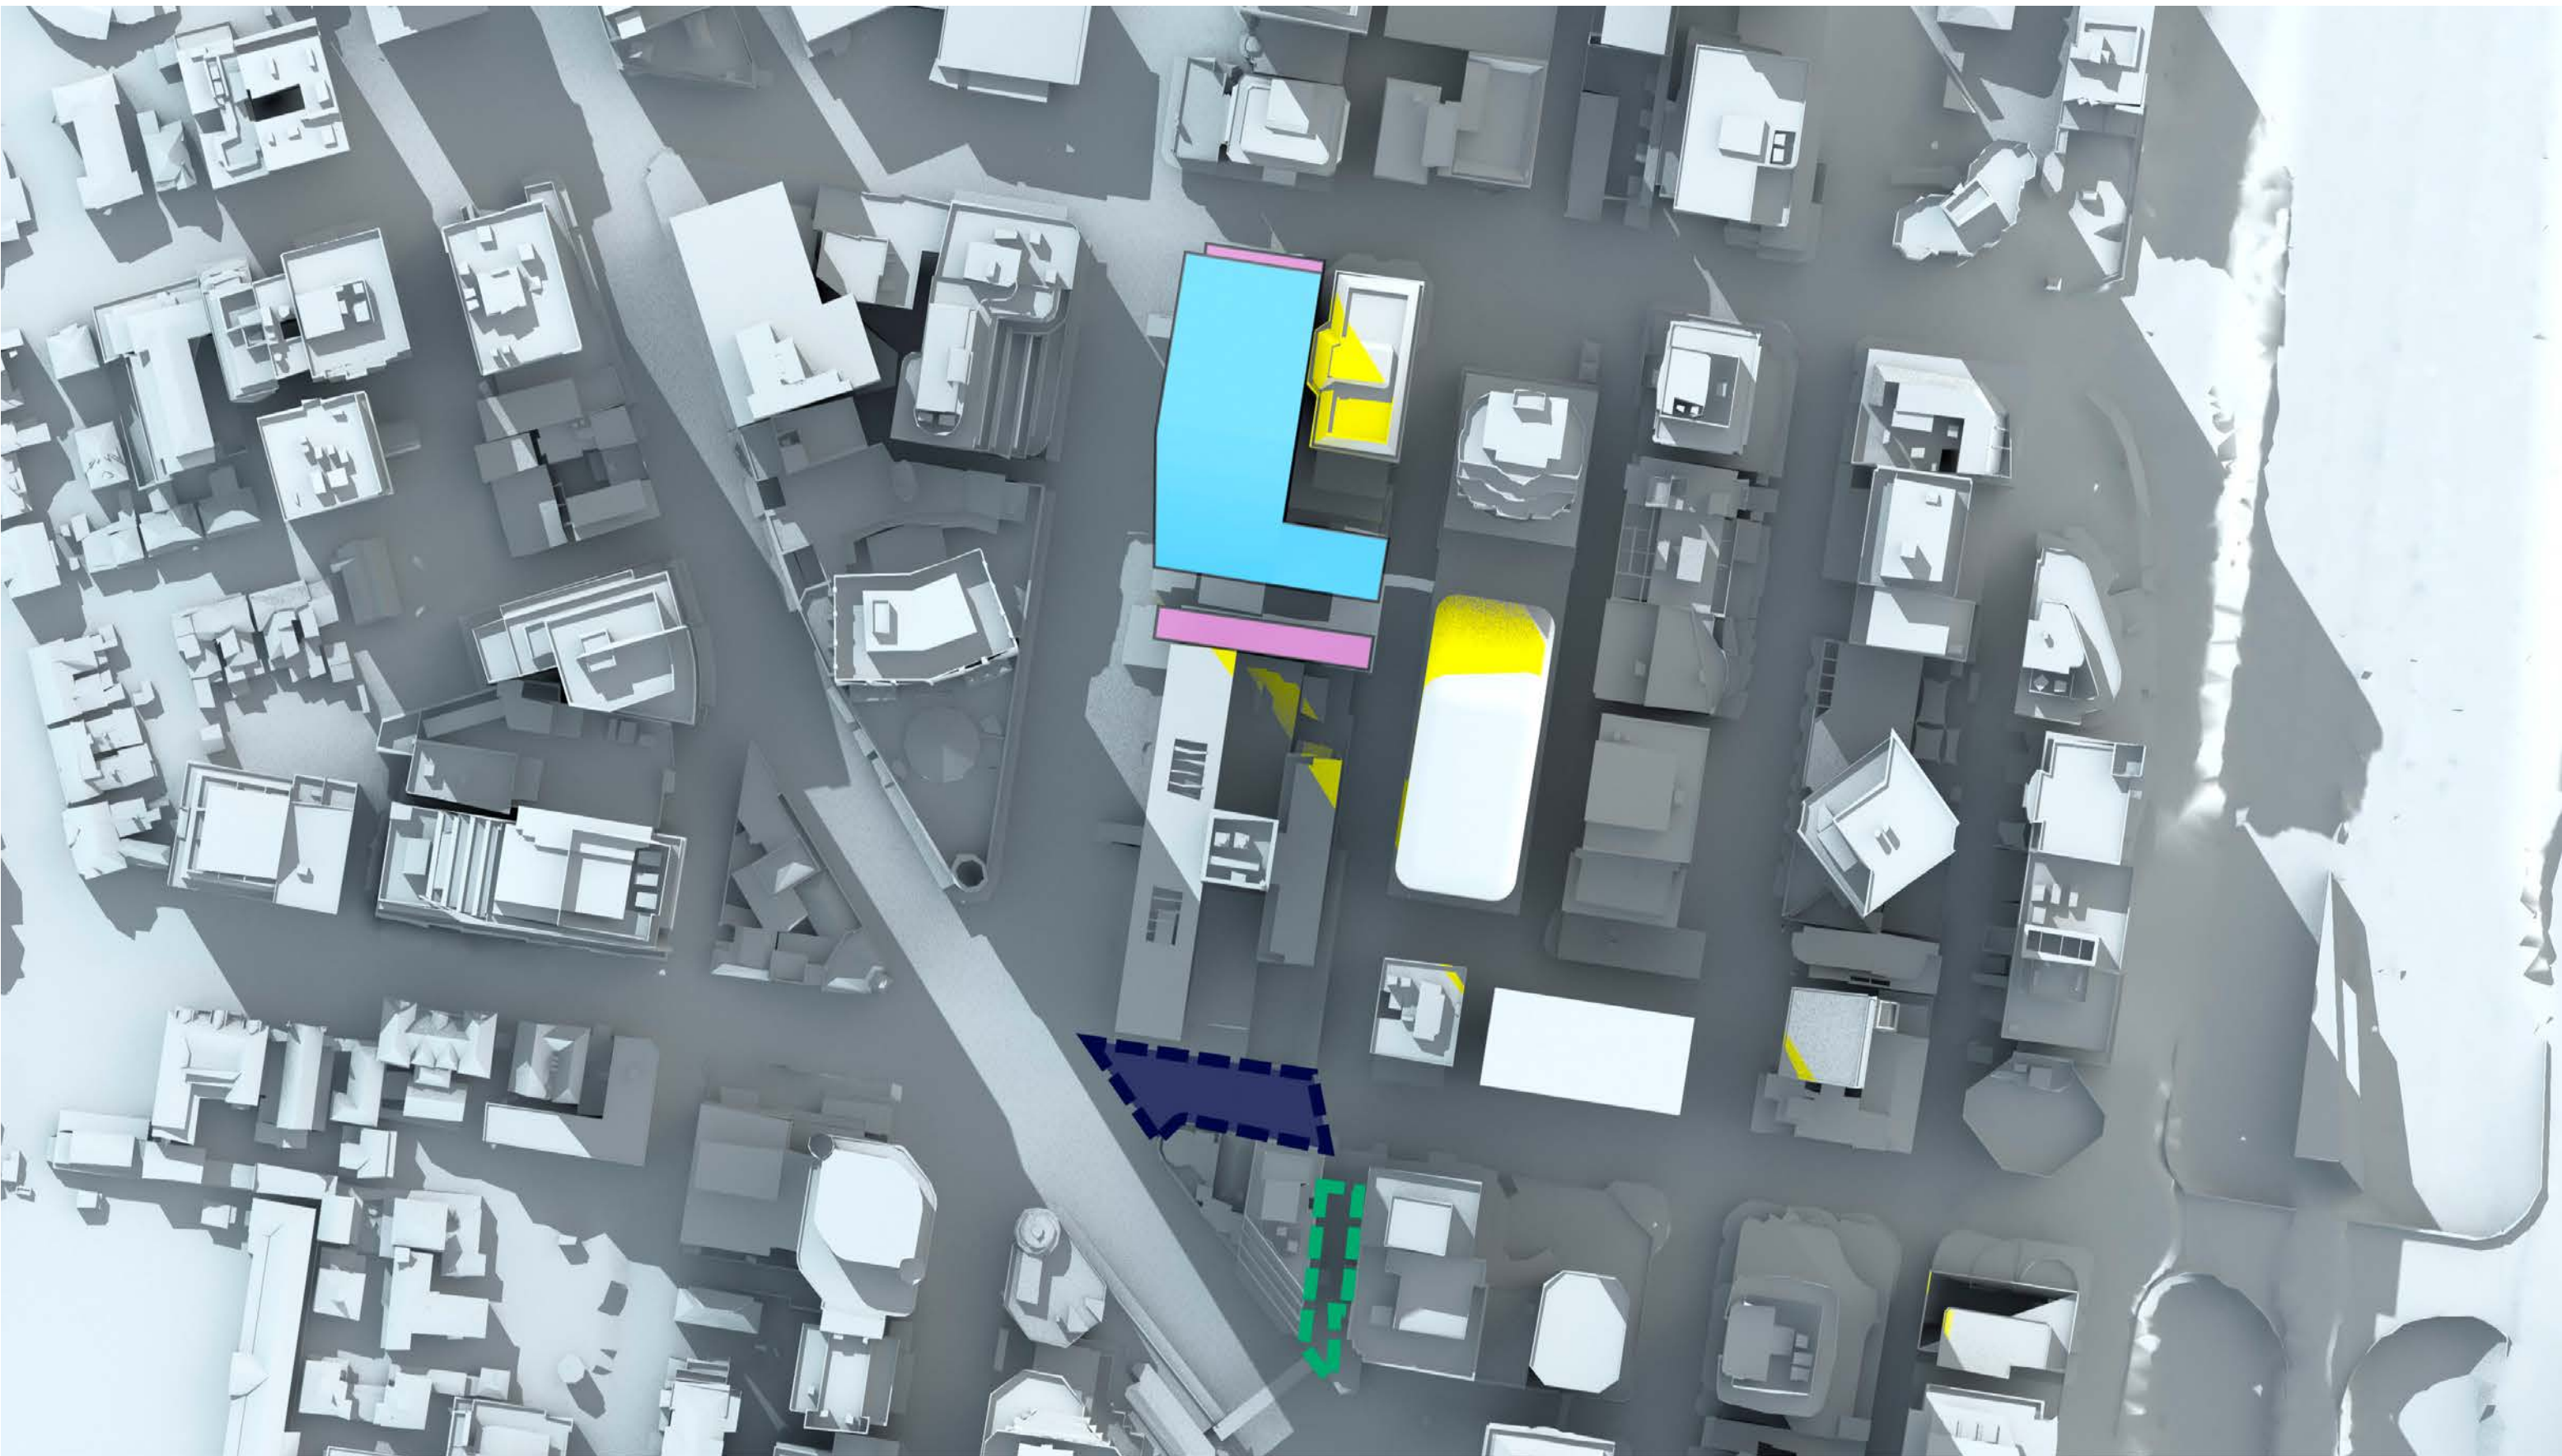

Victoria Cross OSD Envelope Shadow Study

21st June, 2pm AEST

OSD concept
SSDA Envelope

Victoria Cross
Station CSSI

Shadow cast by Victoria
Cross OSD Envelope

Shadow cast by existing
North Sydney buildings

Brett Whiteley
Plaza

Elizabeth
Plaza