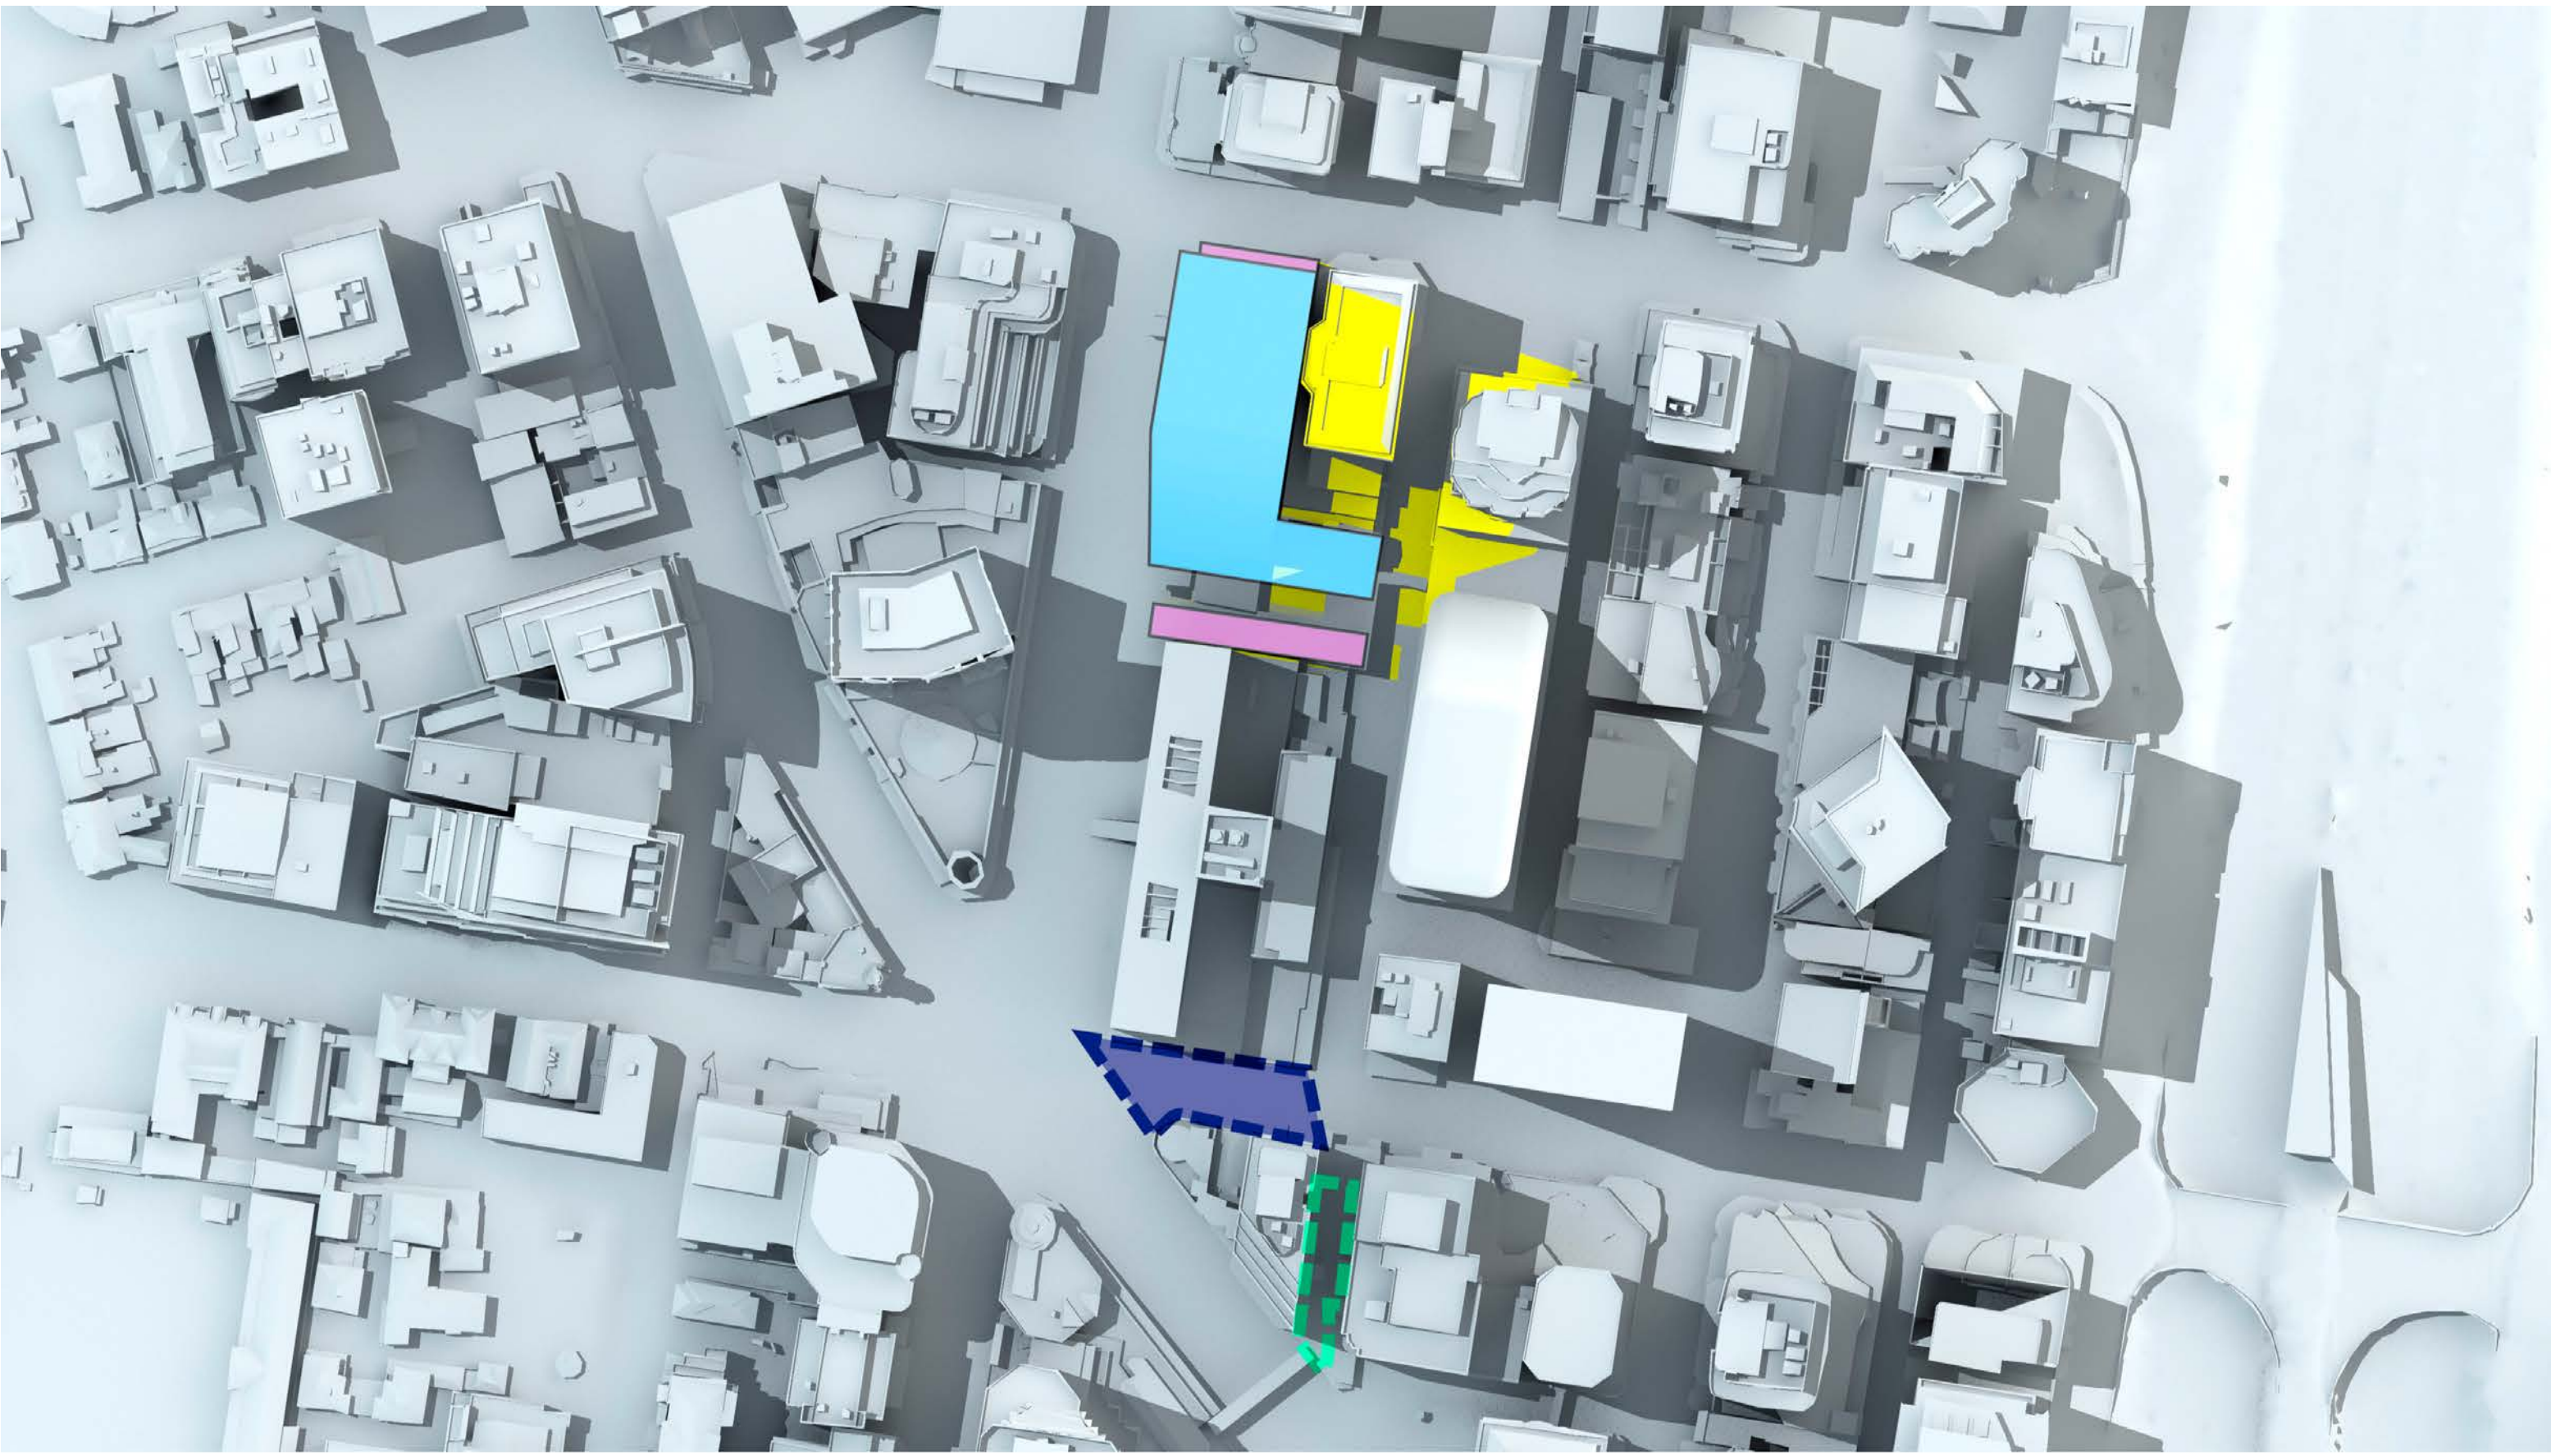

 Shadow cast by Victoria
Cross OSD Envelope

 Shadow cast by existing
North Sydney buildings

 Brett Whiteley
Plaza

 Elizabeth
Plaza

Victoria Cross OSD Envelope Shadow Study

21st December, 1:15pm AEST

 OSD concept
SSDA Envelope

 Victoria Cross
Station CSSI

 Shadow cast by Victoria
Cross OSD Envelope

 Shadow cast by existing
North Sydney buildings

 Brett Whiteley
Plaza

 Elizabeth
Plaza

Victoria Cross OSD Envelope Shadow Study

21st December, 1:30pm AEST