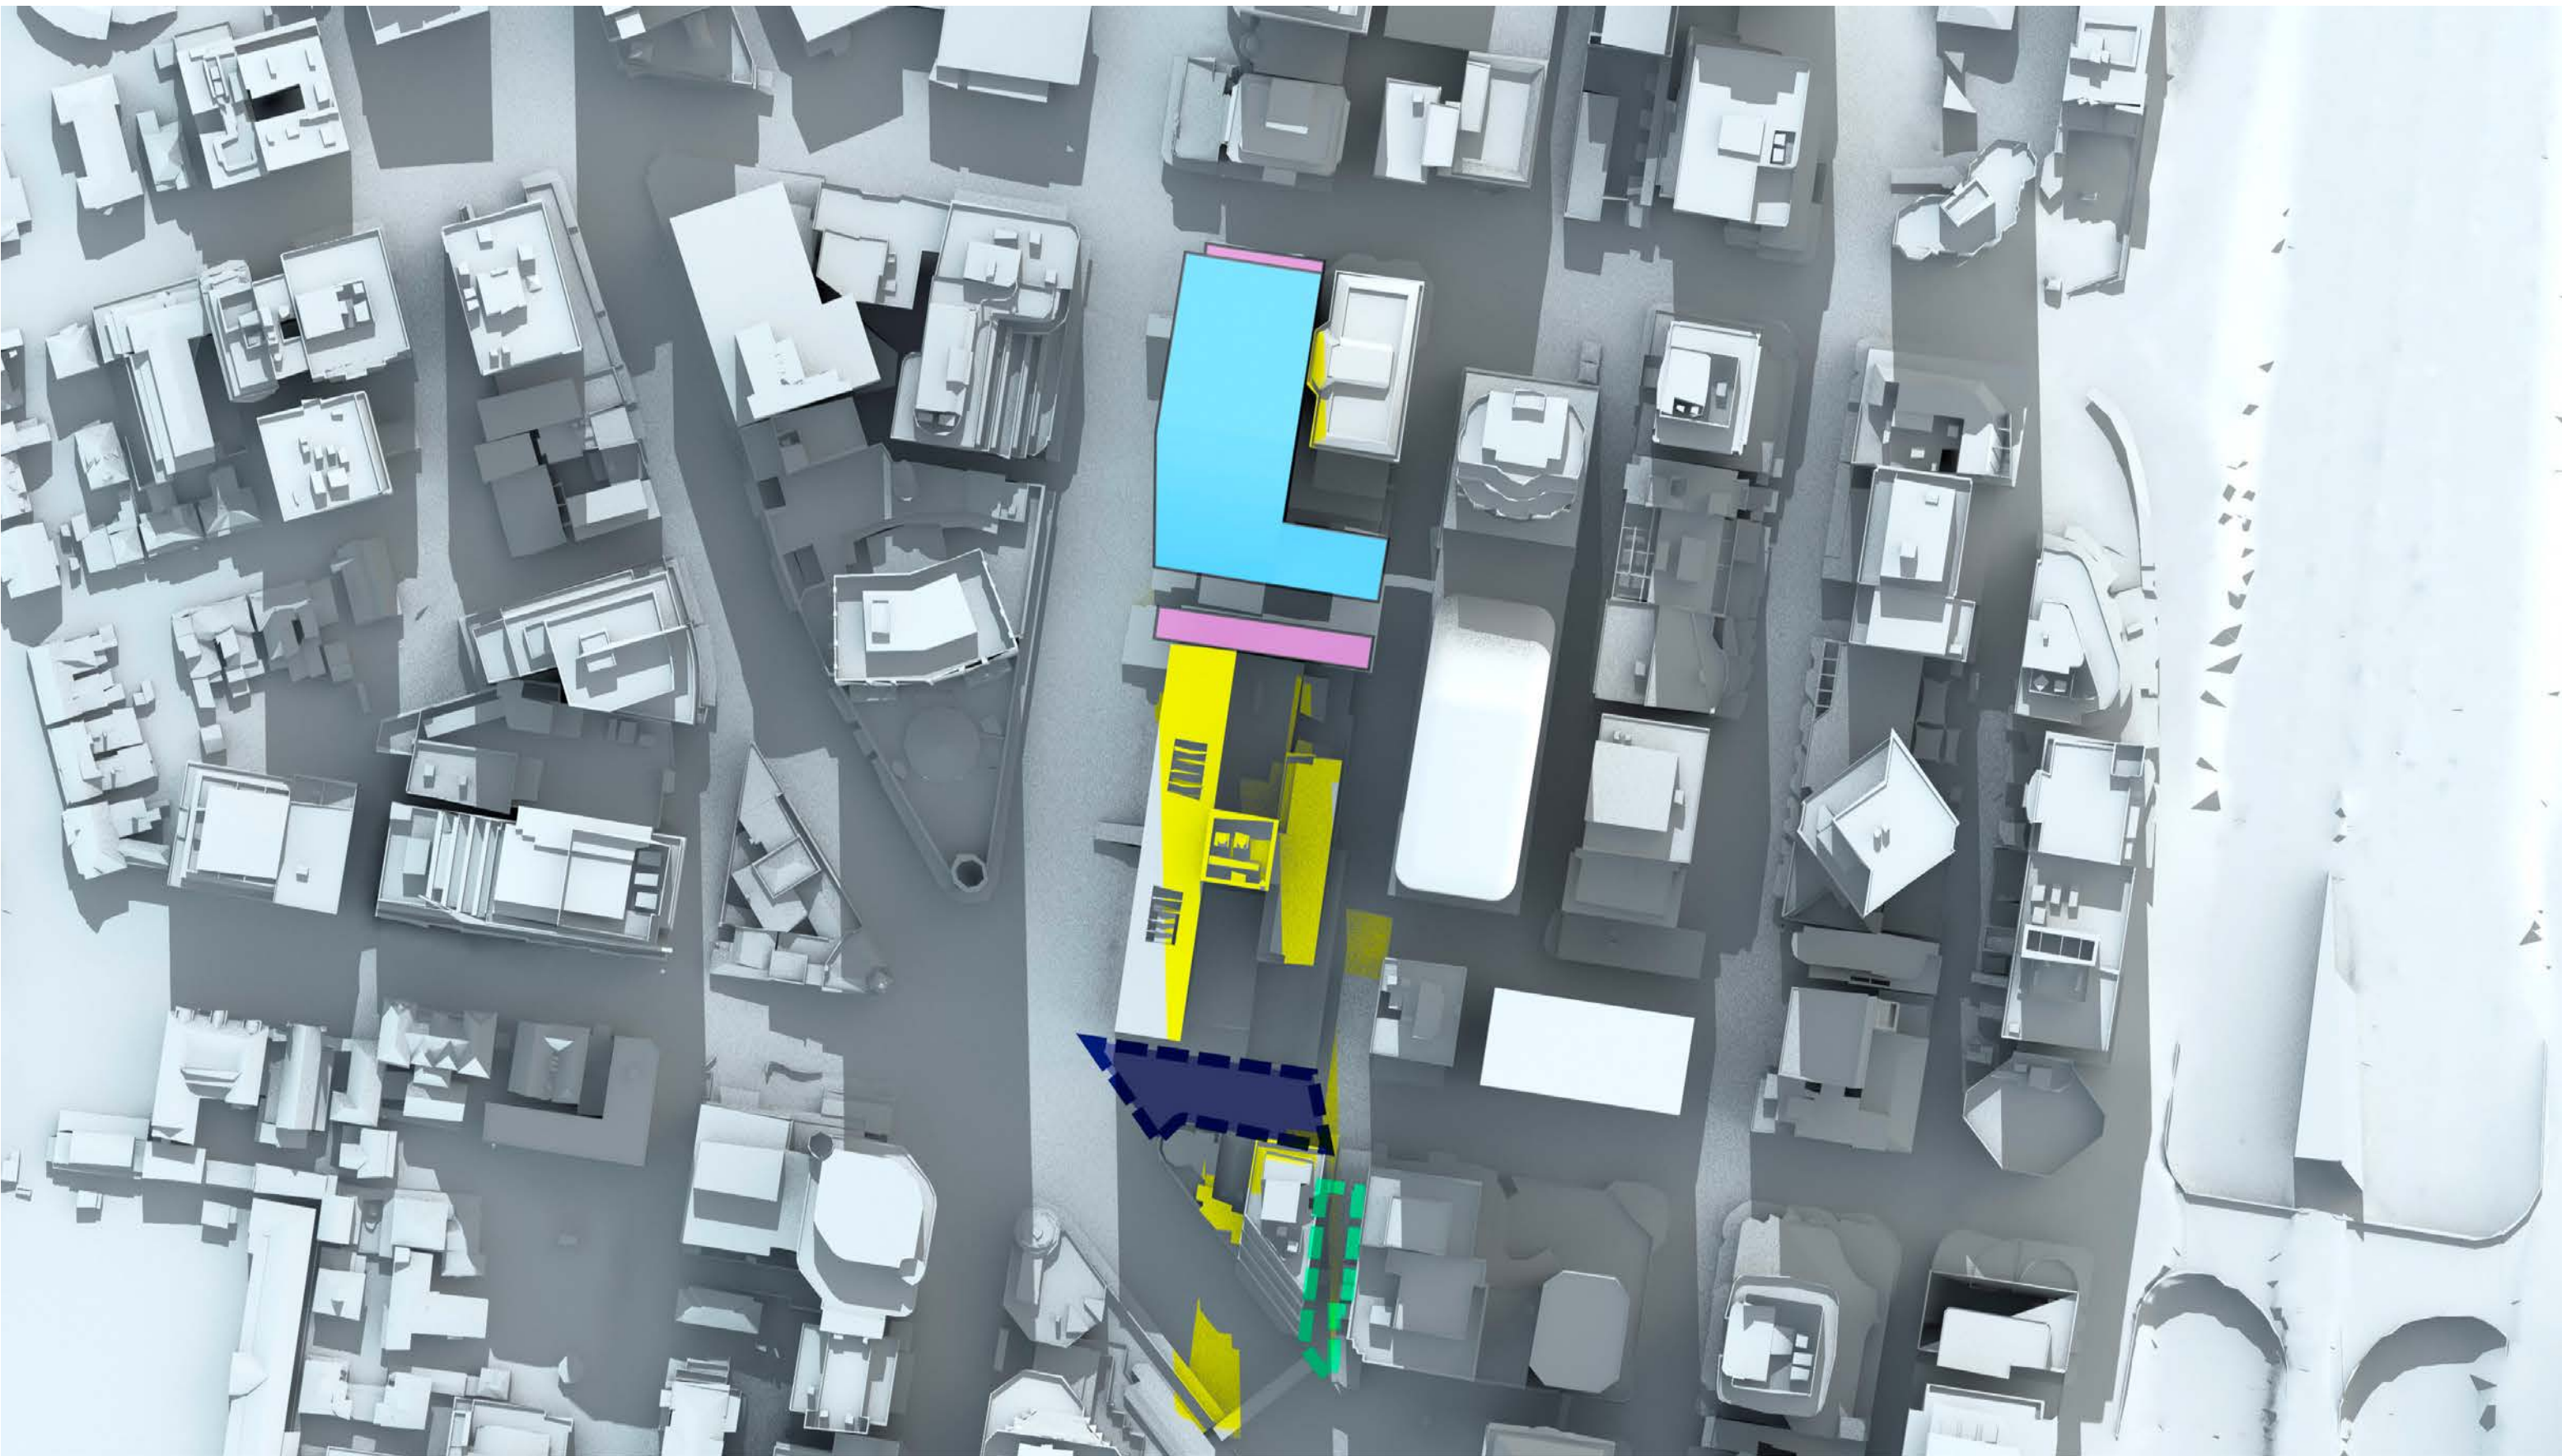

Victoria Cross OSD Envelope Shadow Study

21st June, 12pm AEST

OSD concept
SSDA Envelope

Victoria Cross
Station CSSI

Shadow cast by Victoria
Cross OSD Envelope

Shadow cast by existing
North Sydney buildings

Brett Whiteley
Plaza

Elizabeth
Plaza