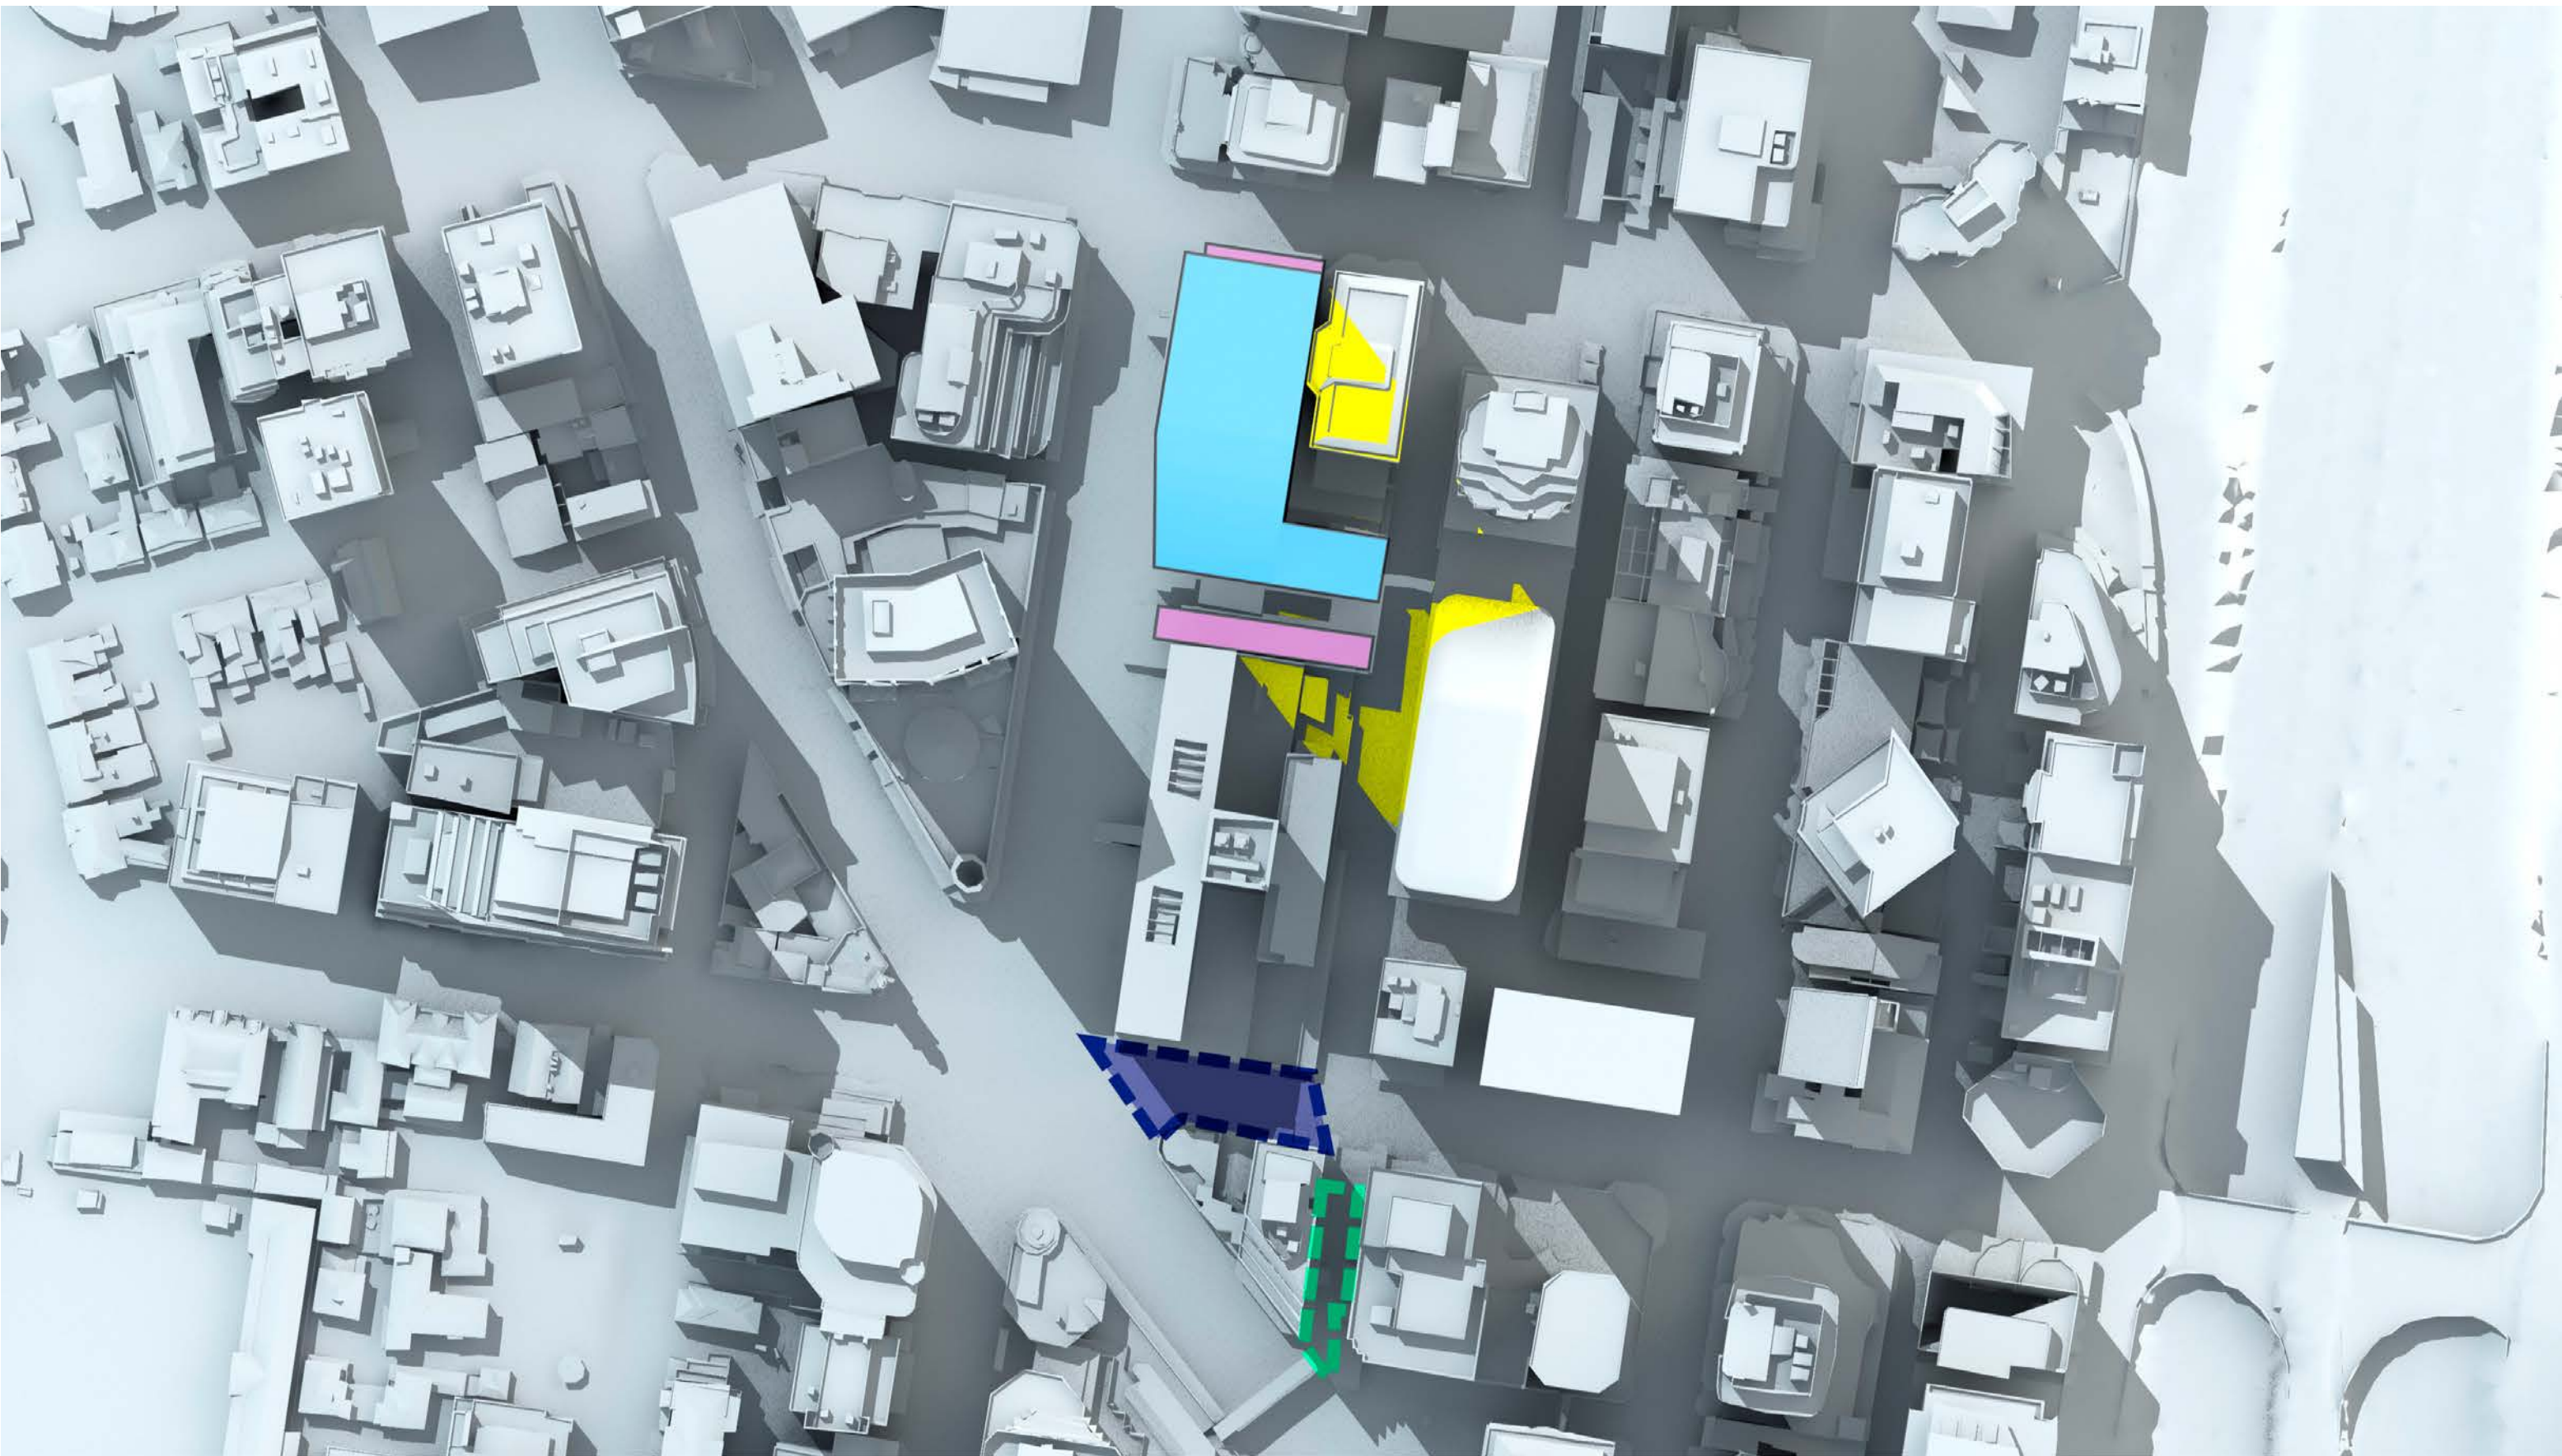

Victoria Cross OSD Envelope Shadow Study

21st March, 1:30pm AEST

OSD concept SSSA Envelope

Victoria Cross Station CSSI

Shadow cast by Victoria Cross OSD Envelope

Shadow cast by existing North Sydney buildings

Brett Whiteley Plaza

Elizabeth Plaza