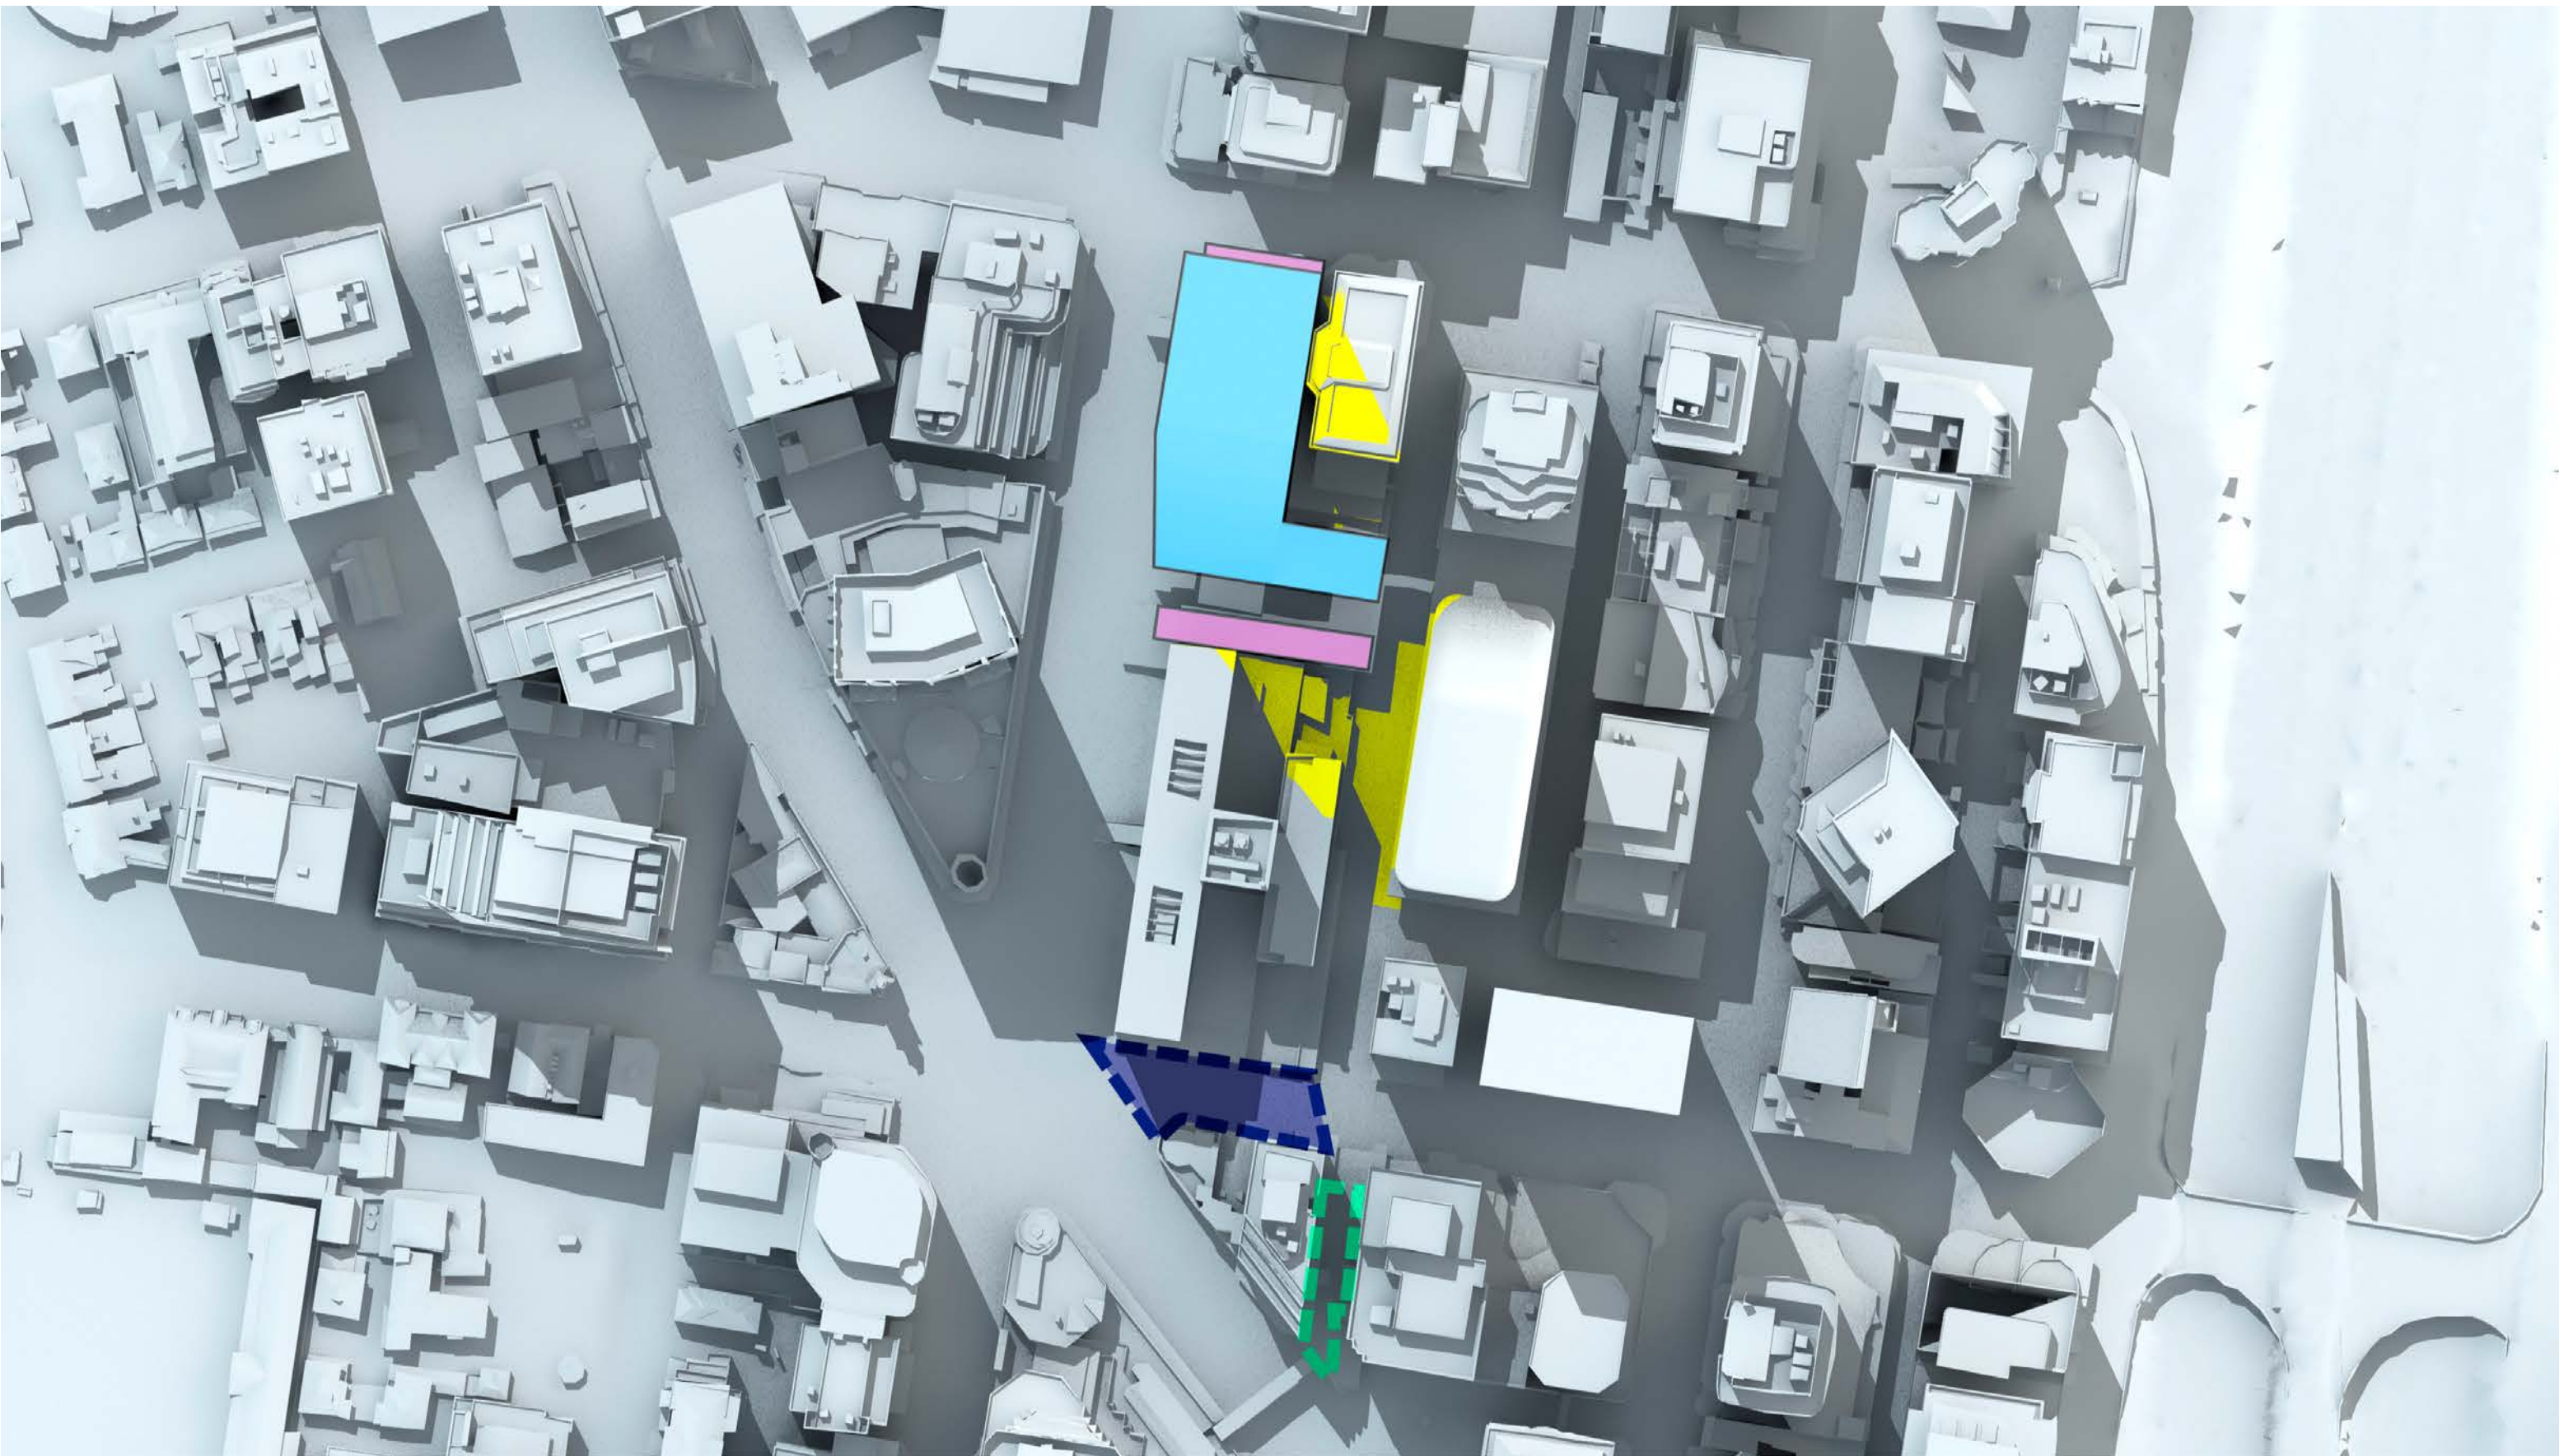

Shadow cast by Victoria
Cross OSD Envelope

Shadow cast by existing
North Sydney buildings

Brett Whiteley
Plaza

Elizabeth
Plaza

Victoria Cross OSD Envelope Shadow Study

21st September, 12:45pm AEST

OSD concept
SSSA Envelope