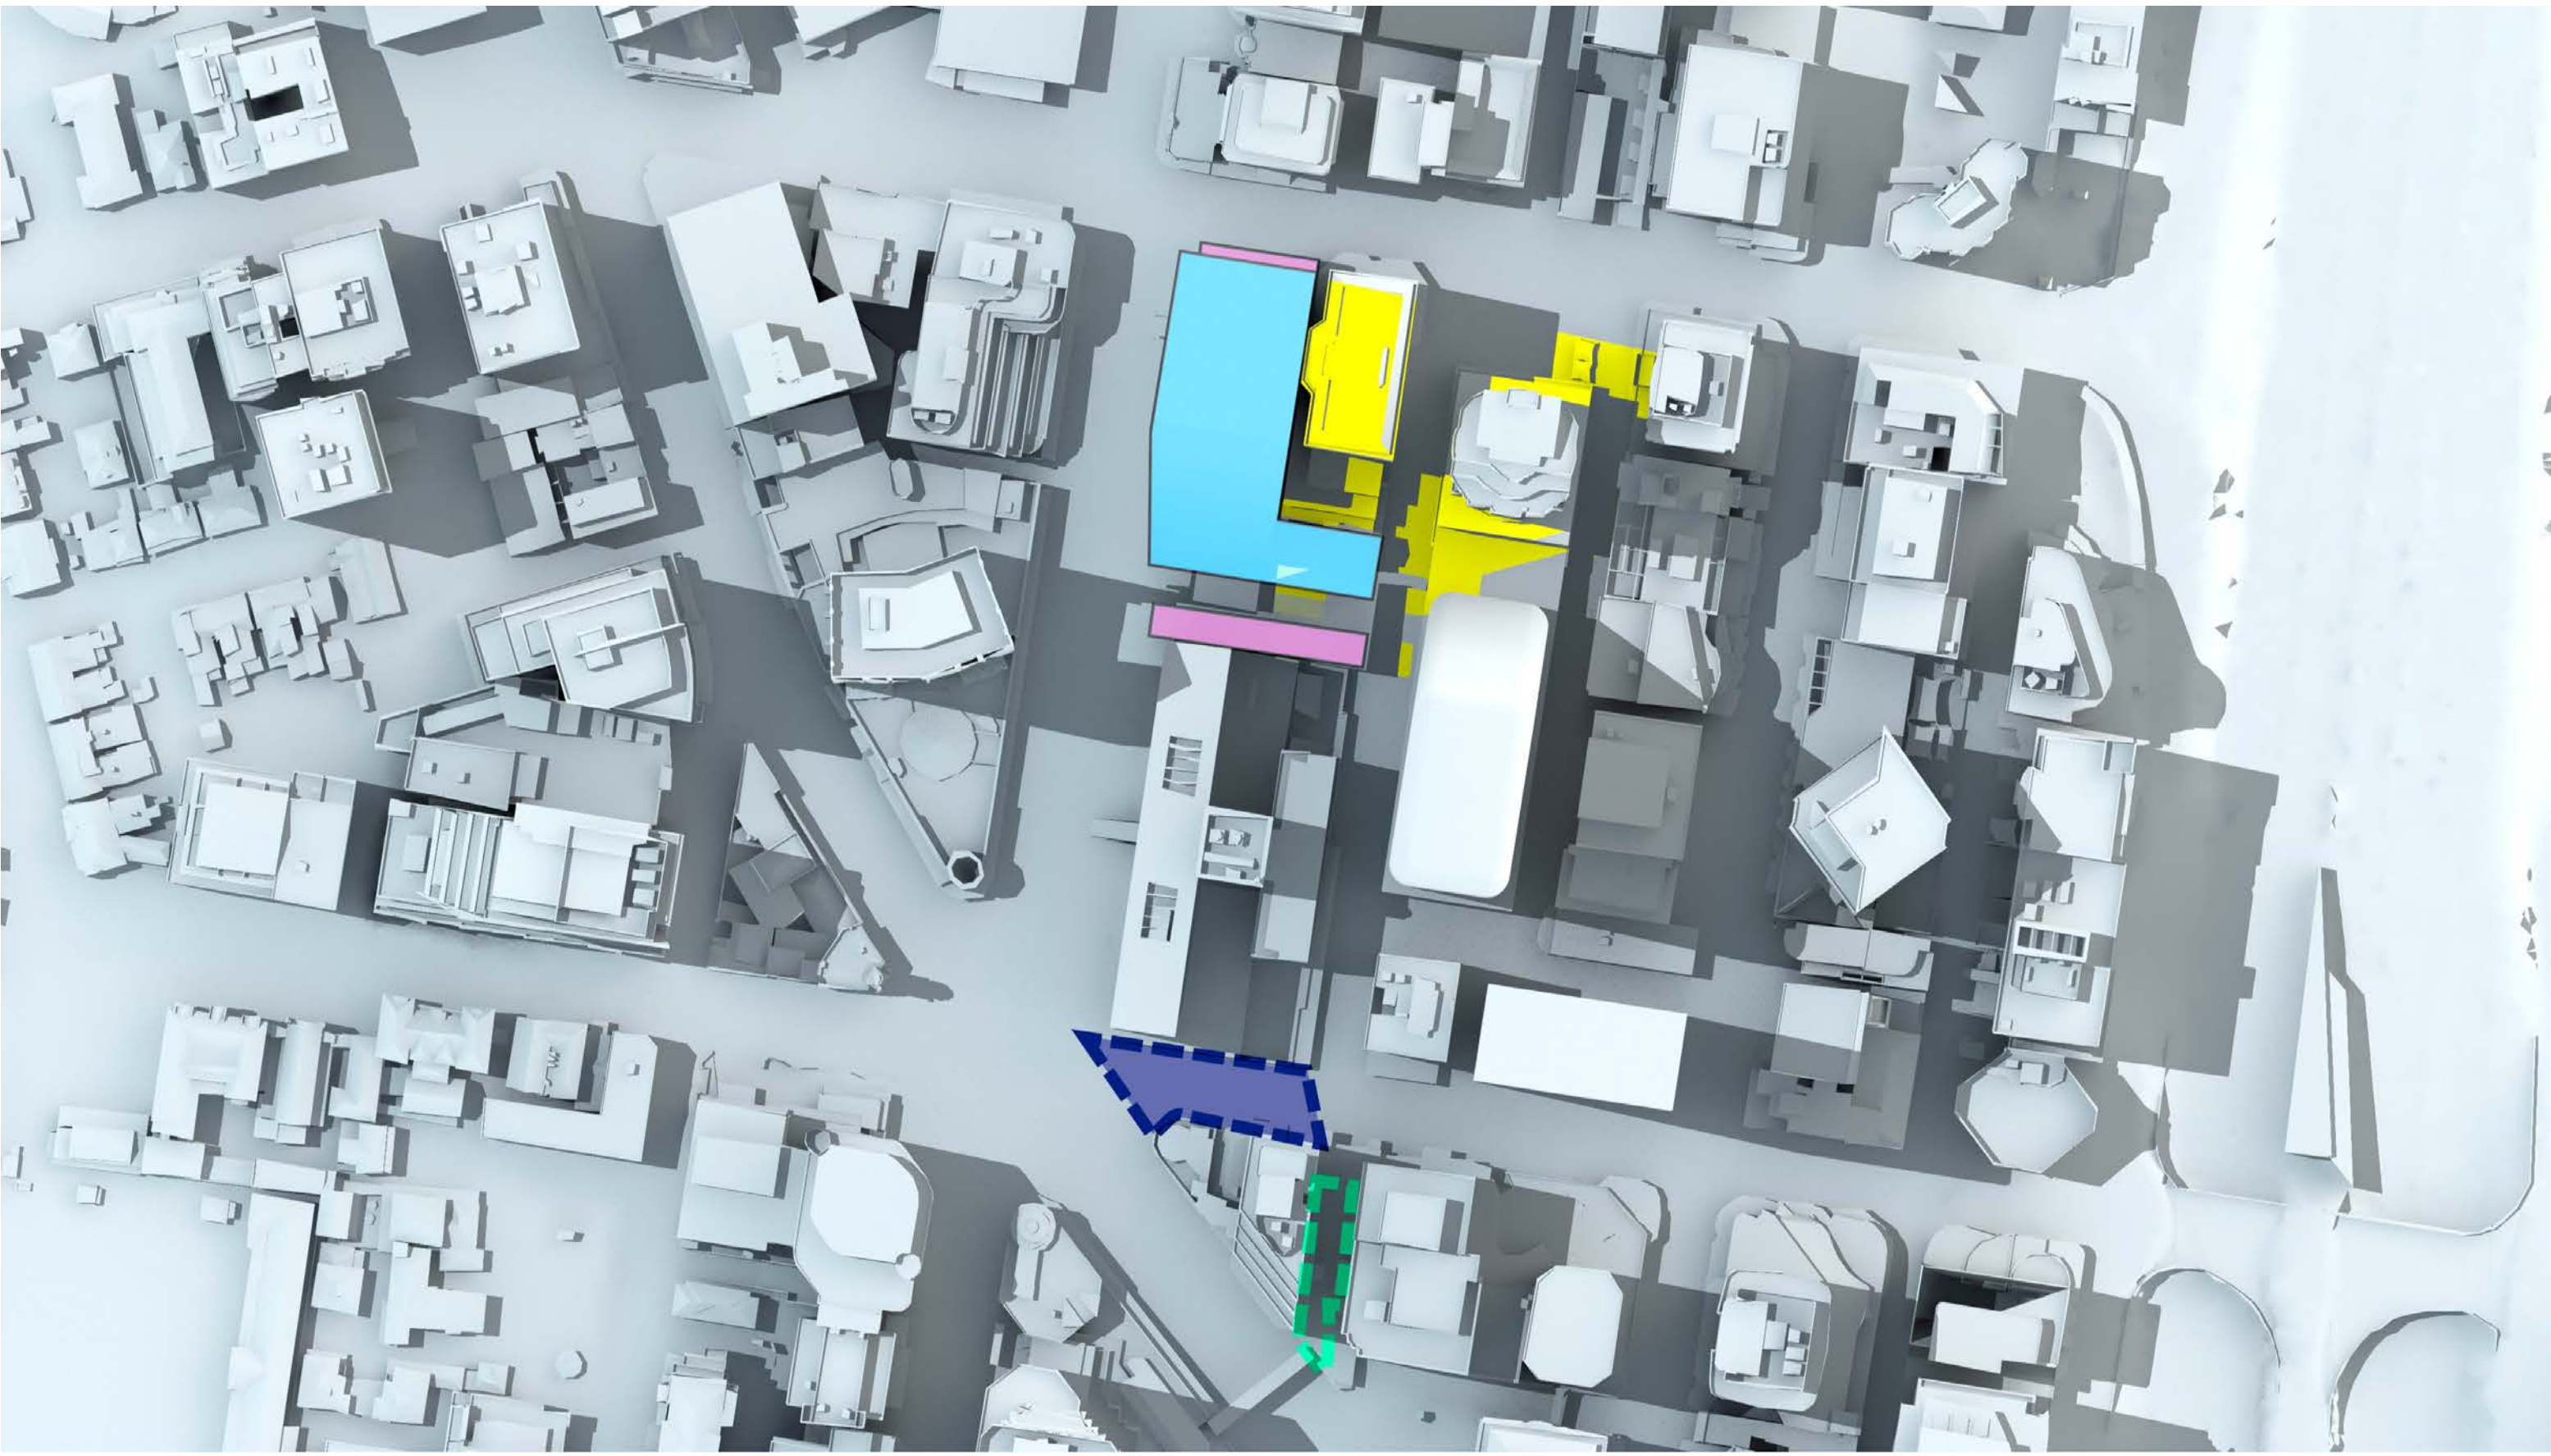

21st December, 1:45pm AEST

 OSD concept SSSA Envelope

 Victoria Cross Station CSSI

 Shadow cast by Victoria Cross OSD Envelope

 Shadow cast by existing North Sydney buildings

 Brett Whiteley Plaza

 Elizabeth Plaza

Victoria Cross OSD Envelope Shadow Study

21st December, 2pm AEST

-  OSD concept SSSA Envelope
-  Victoria Cross Station CSSI
-  Shadow cast by Victoria Cross OSD Envelope
-  Shadow cast by existing North Sydney buildings
-  Brett Whiteley Plaza
-  Elizabeth Plaza