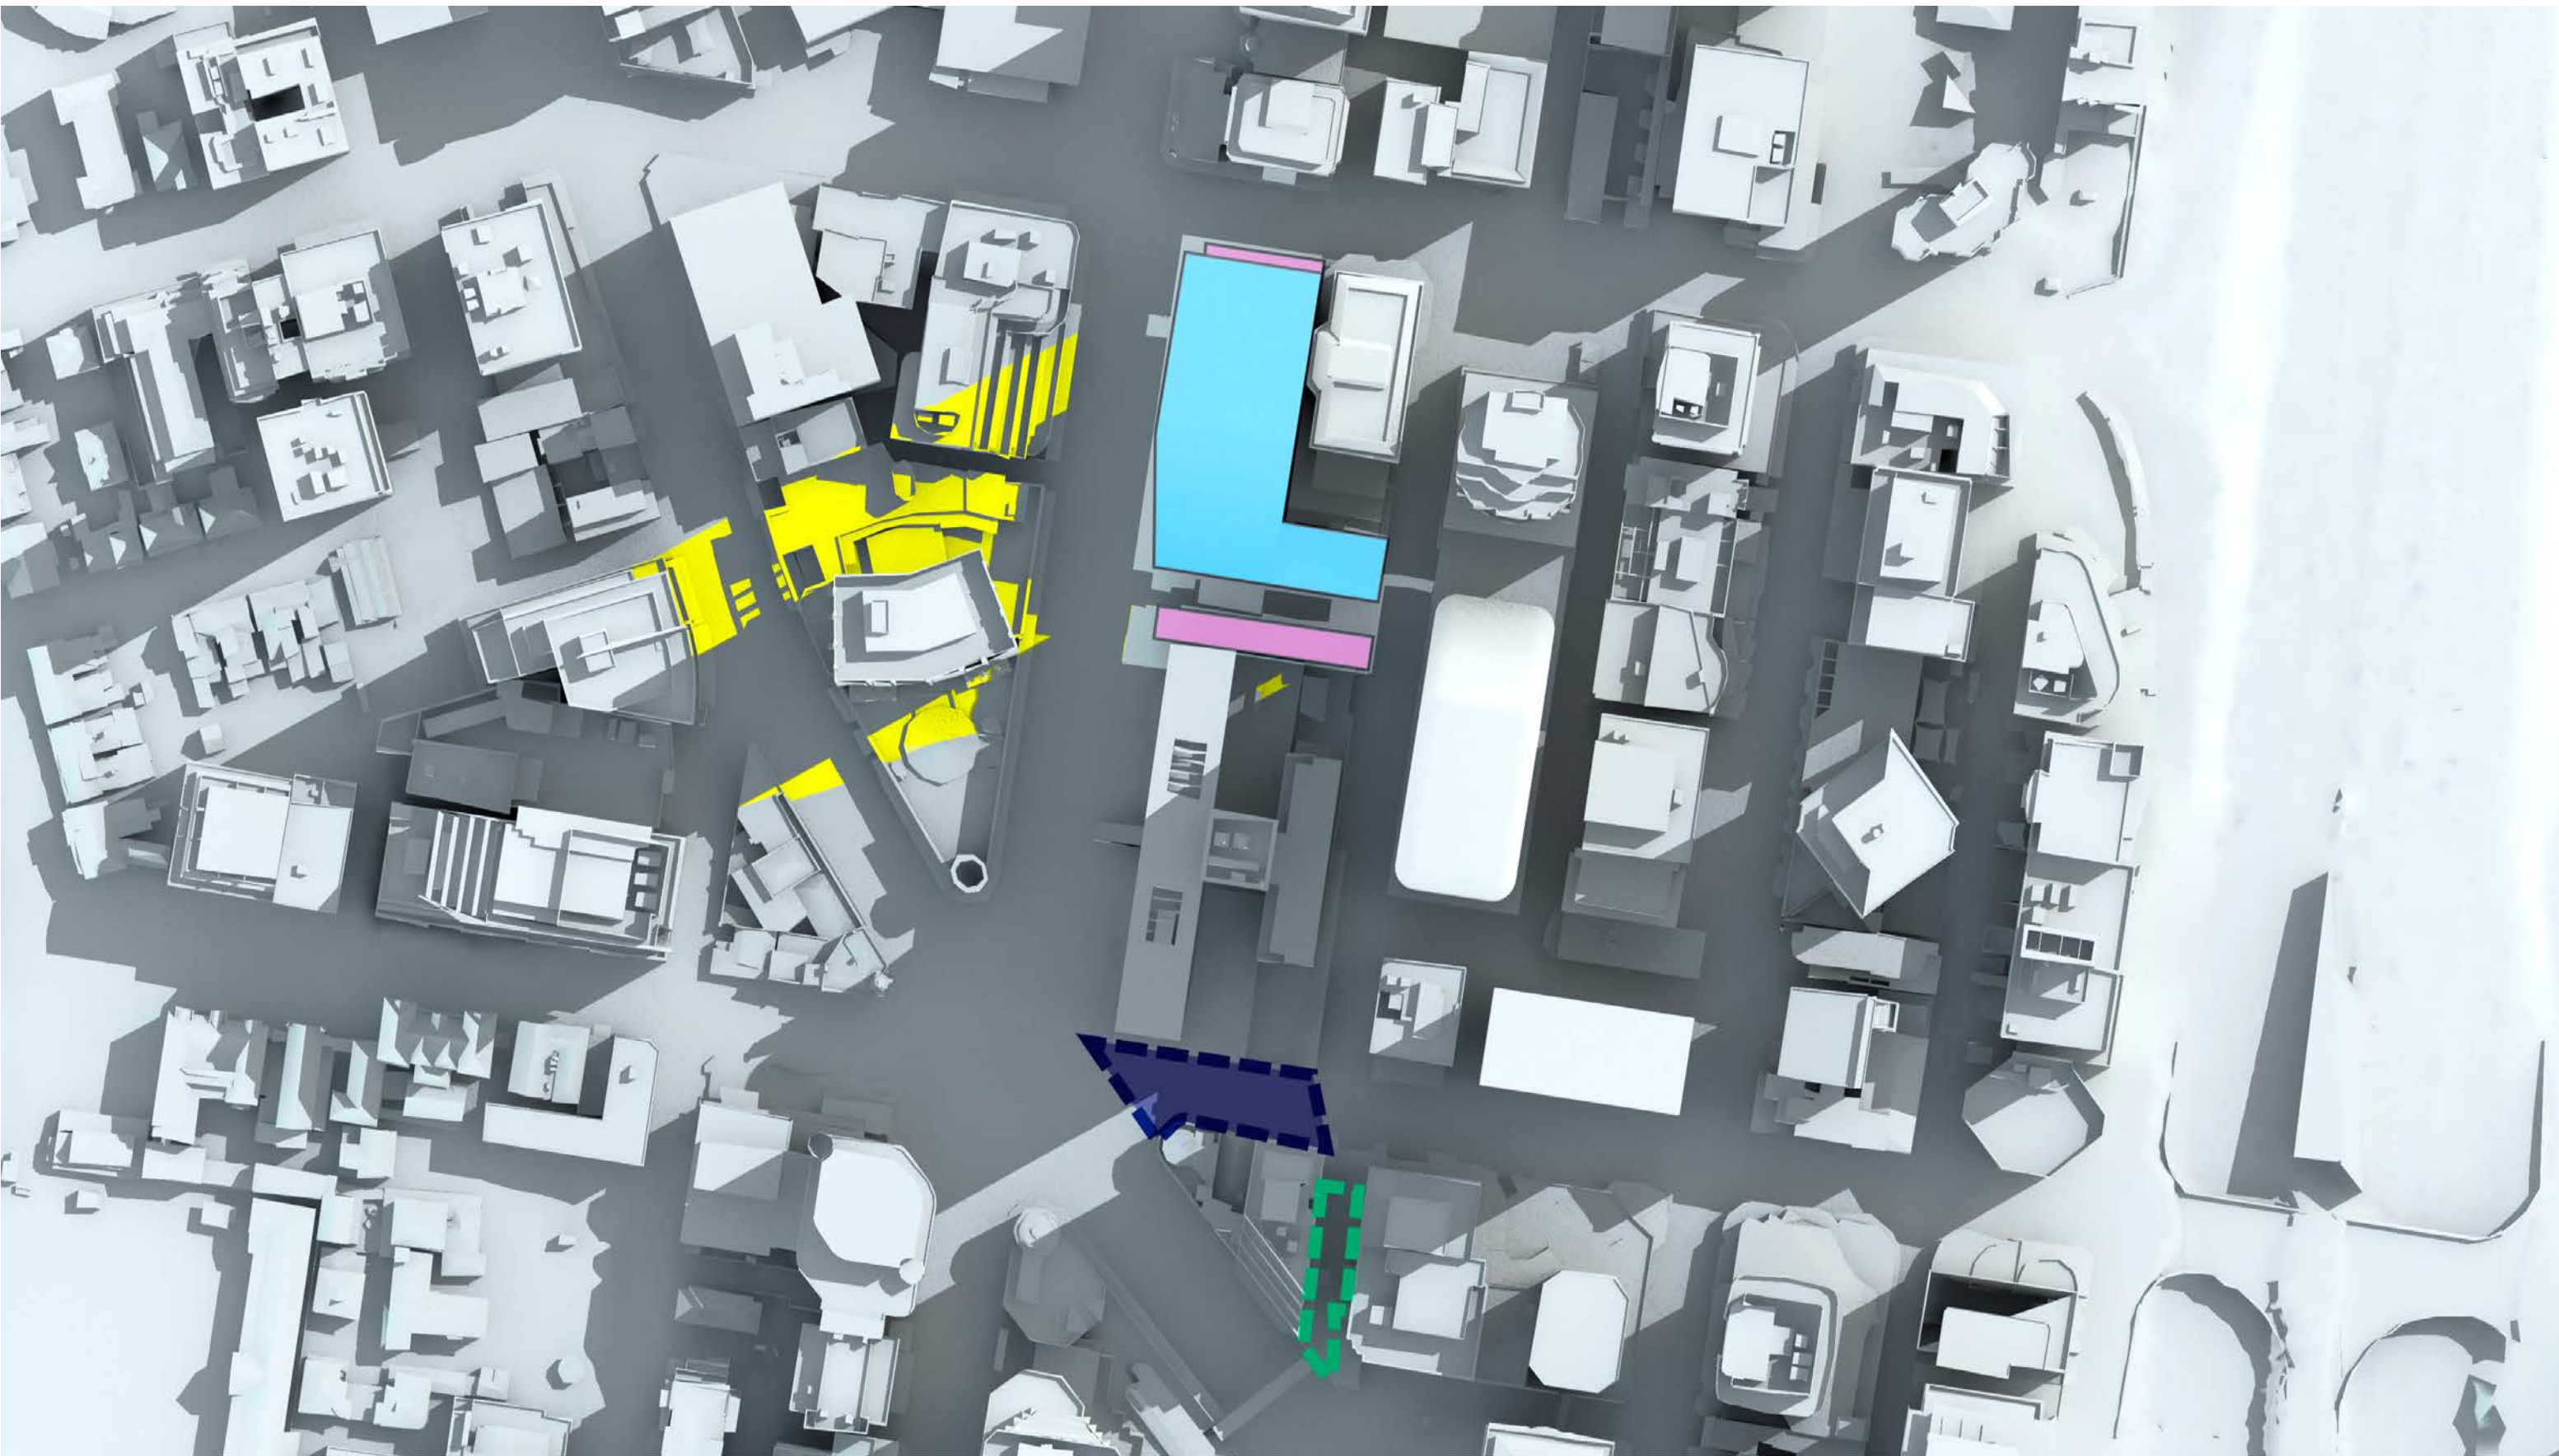

SHADOW STUDY – BRETT WHITELEY PLAZA

Victoria Cross OSD Envelope Shadow Study

21st March, 9am AEST

 OSD concept SSSA Envelope

 Victoria Cross Station CSSI

 Shadow cast by Victoria Cross OSD Envelope

 Shadow cast by existing North Sydney buildings