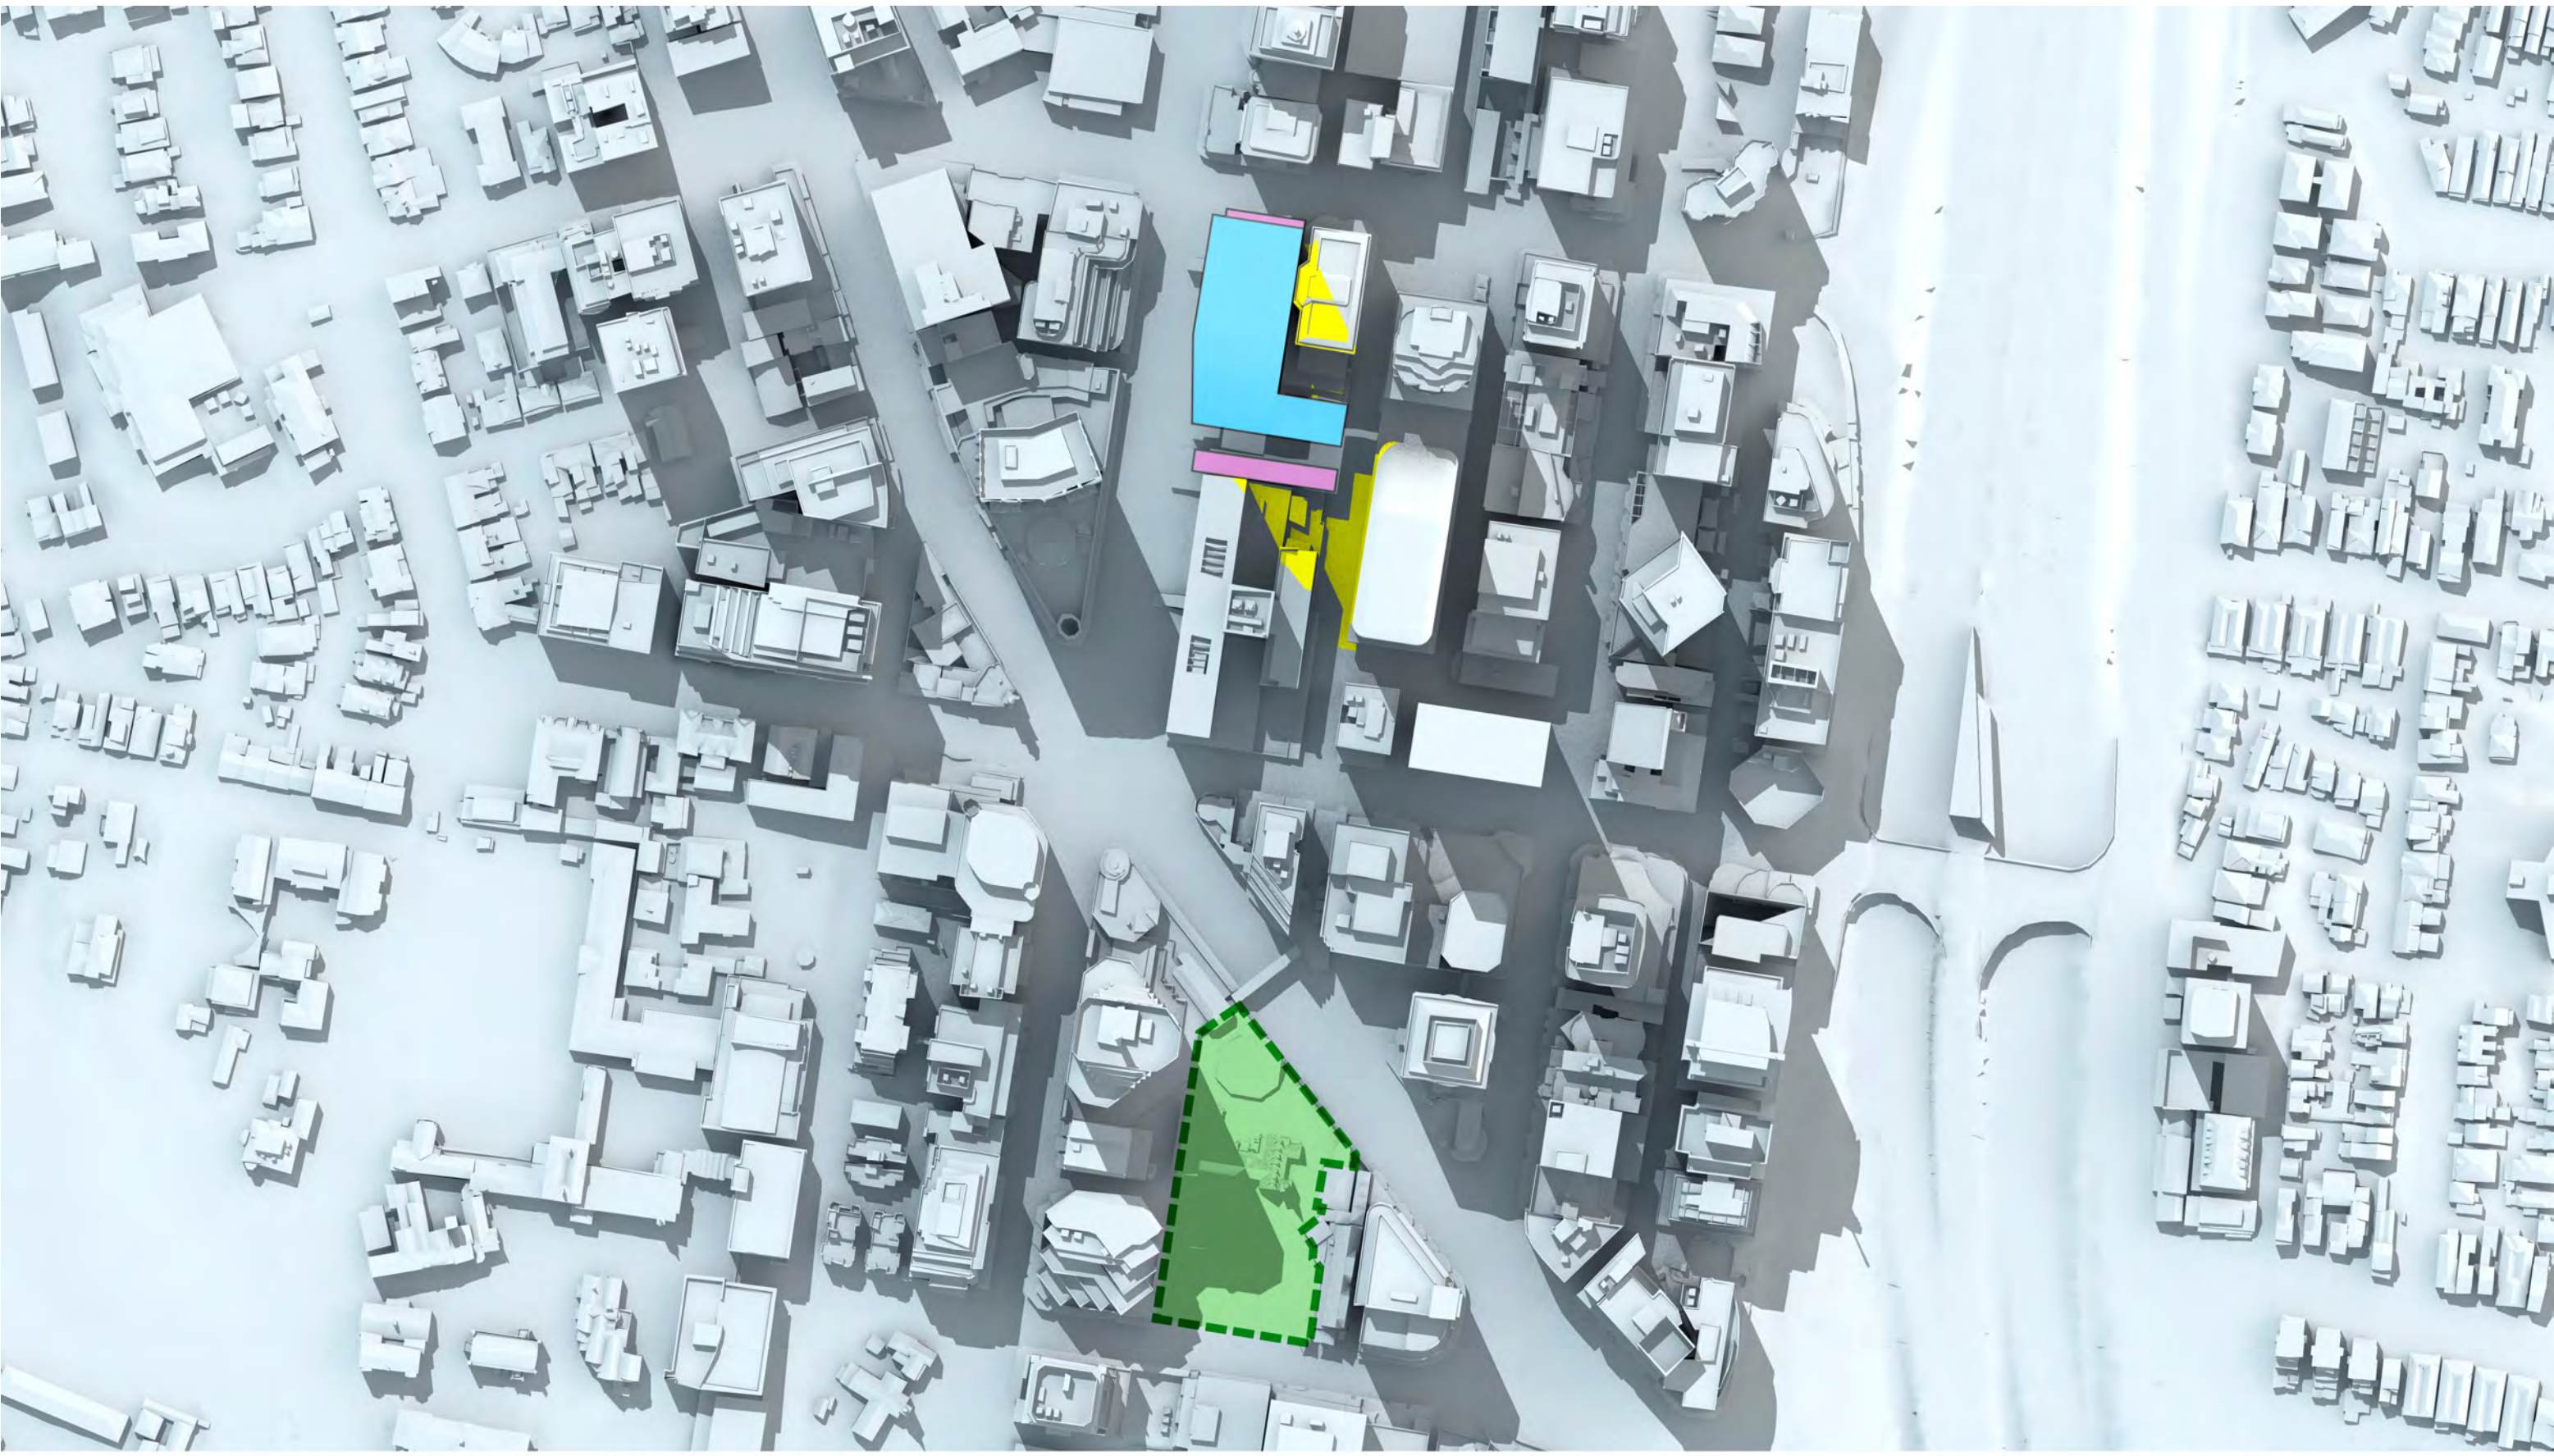

Victoria Cross OSD Envelope Shadow Study

21st September, 12:45pm AEST

OSD concept
SSDA Envelope

Victoria Cross
Station CSSI

Shadow cast by Victoria
Cross OSD Envelope

Shadow cast by existing
North Sydney buildings

Greenwood
Plaza