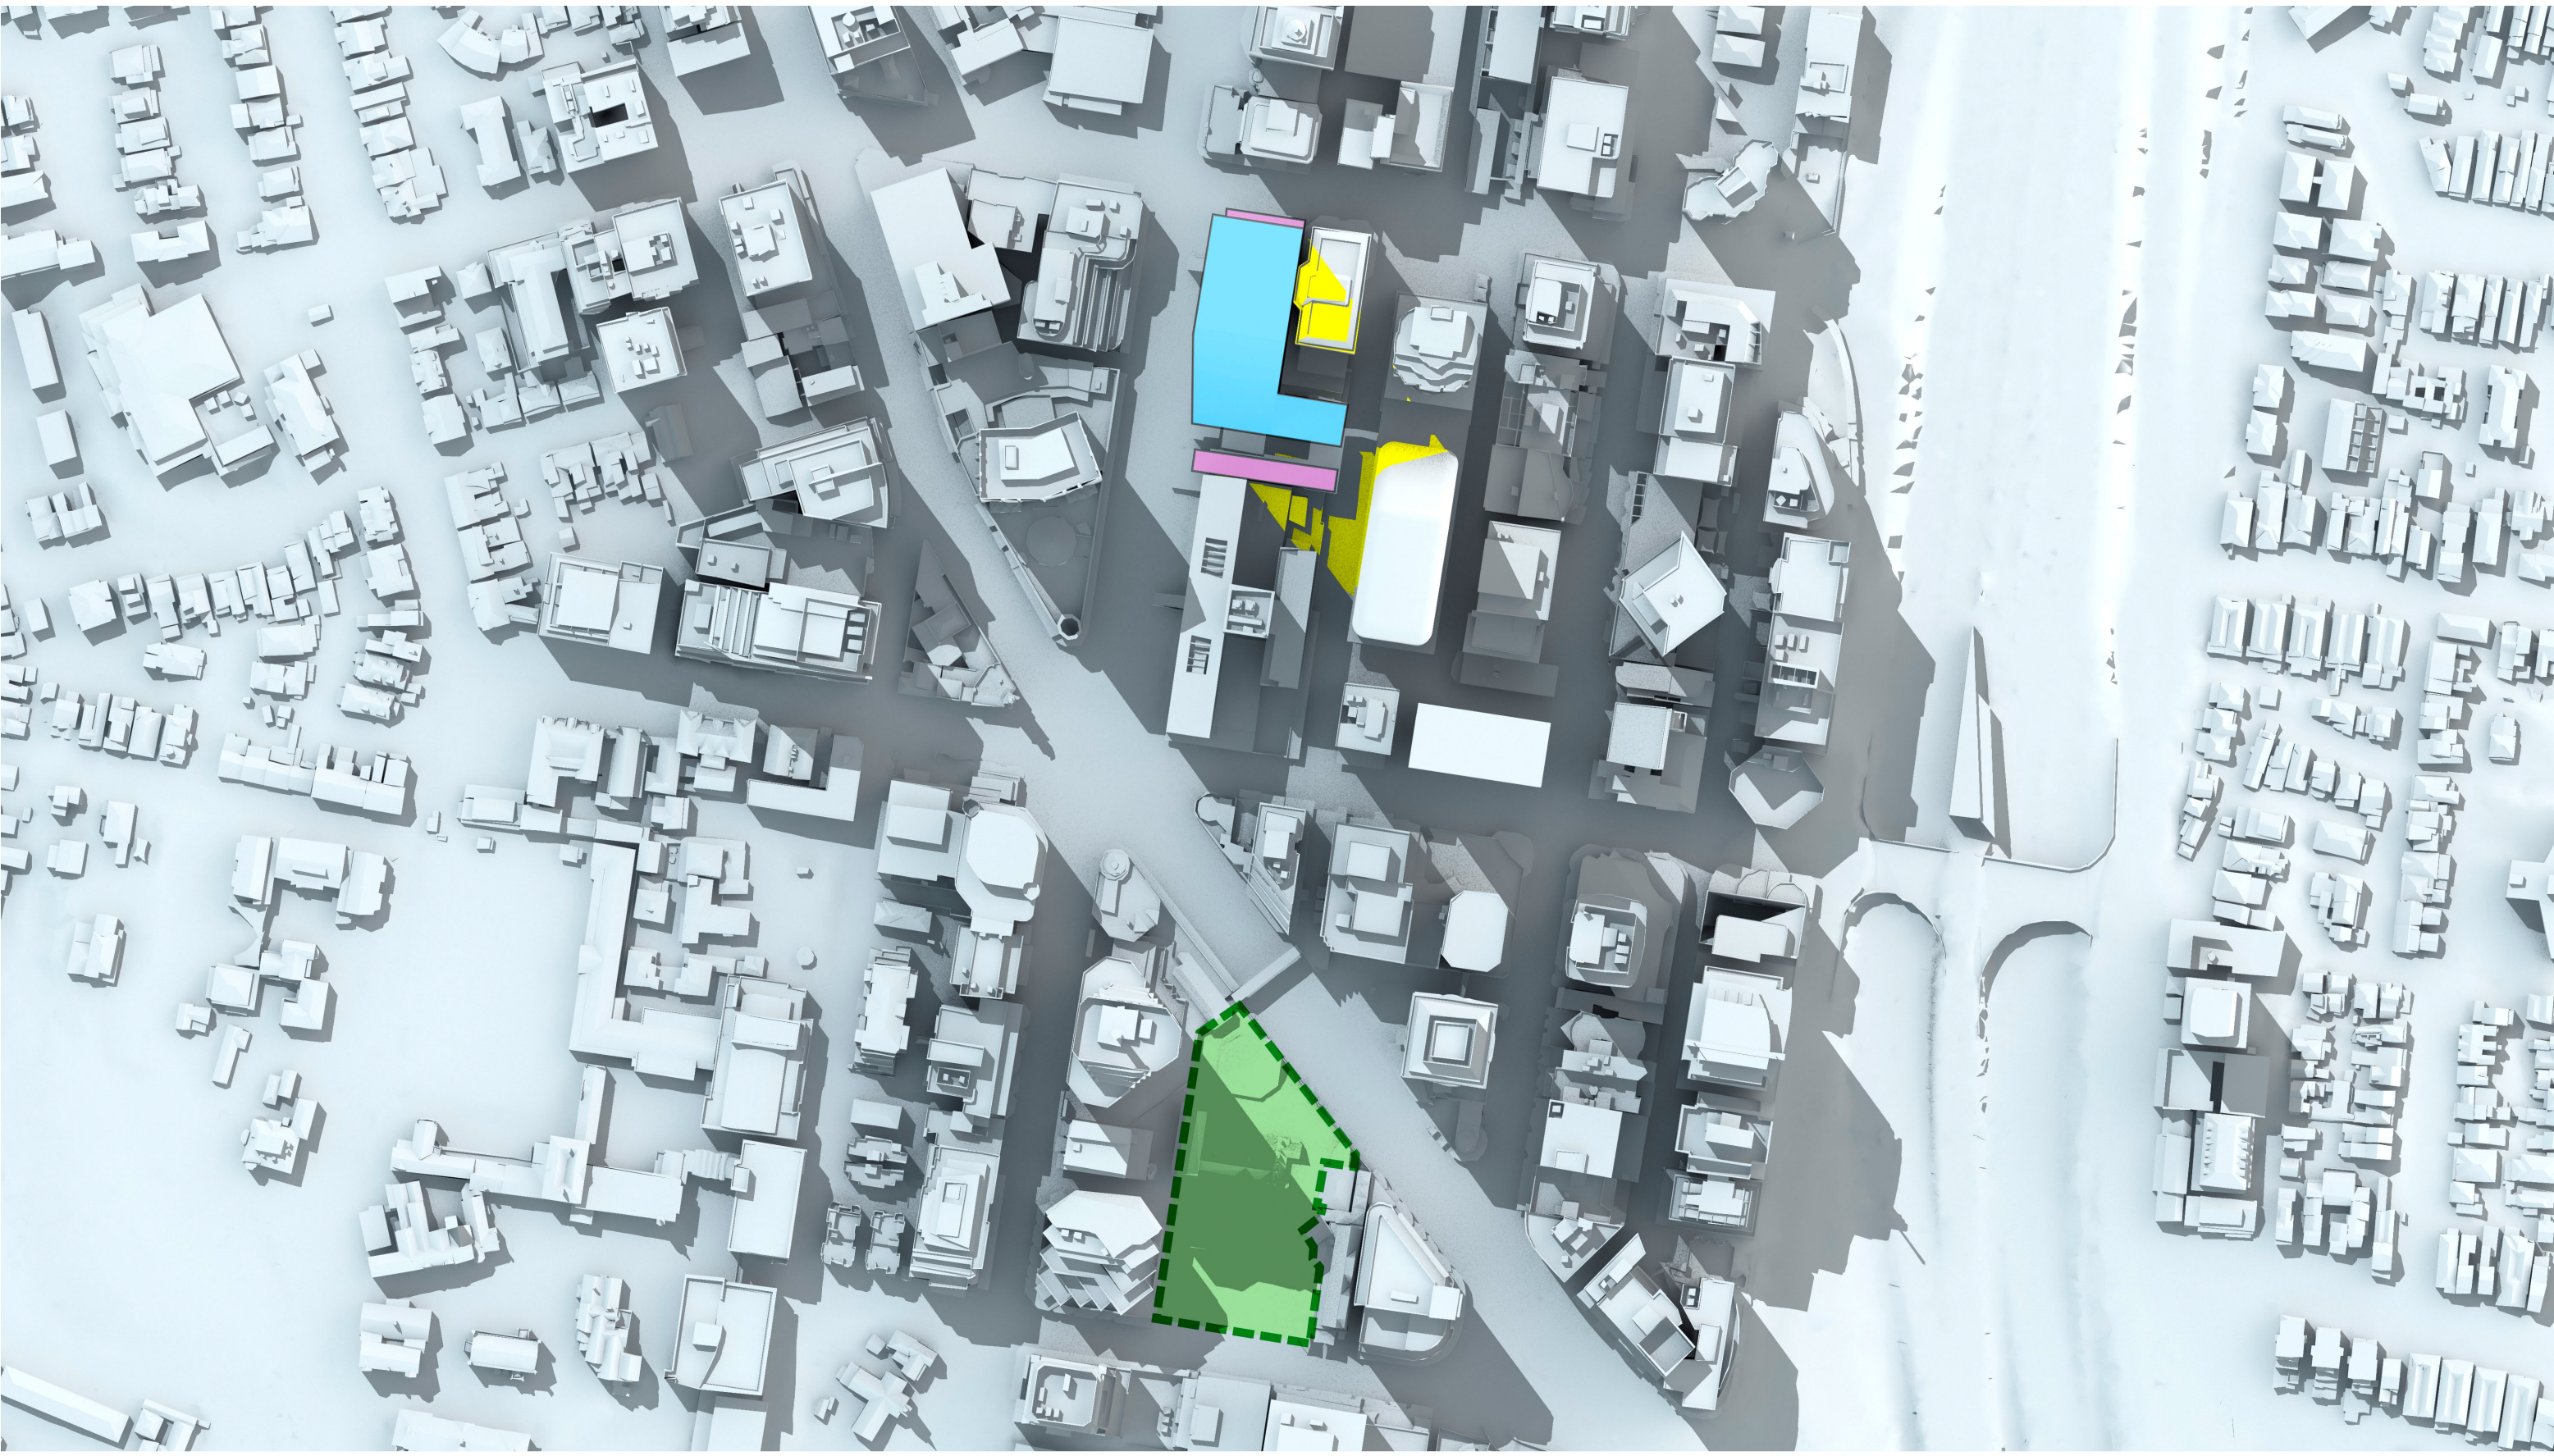

Victoria Cross OSD Envelope Shadow Study

21st March, 1:30pm AEST

OSD concept SSDA Envelope	Victoria Cross Station CSSI	Shadow cast by Victoria Cross OSD Envelope	Shadow cast by existing North Sydney buildings	Greenwood Plaza