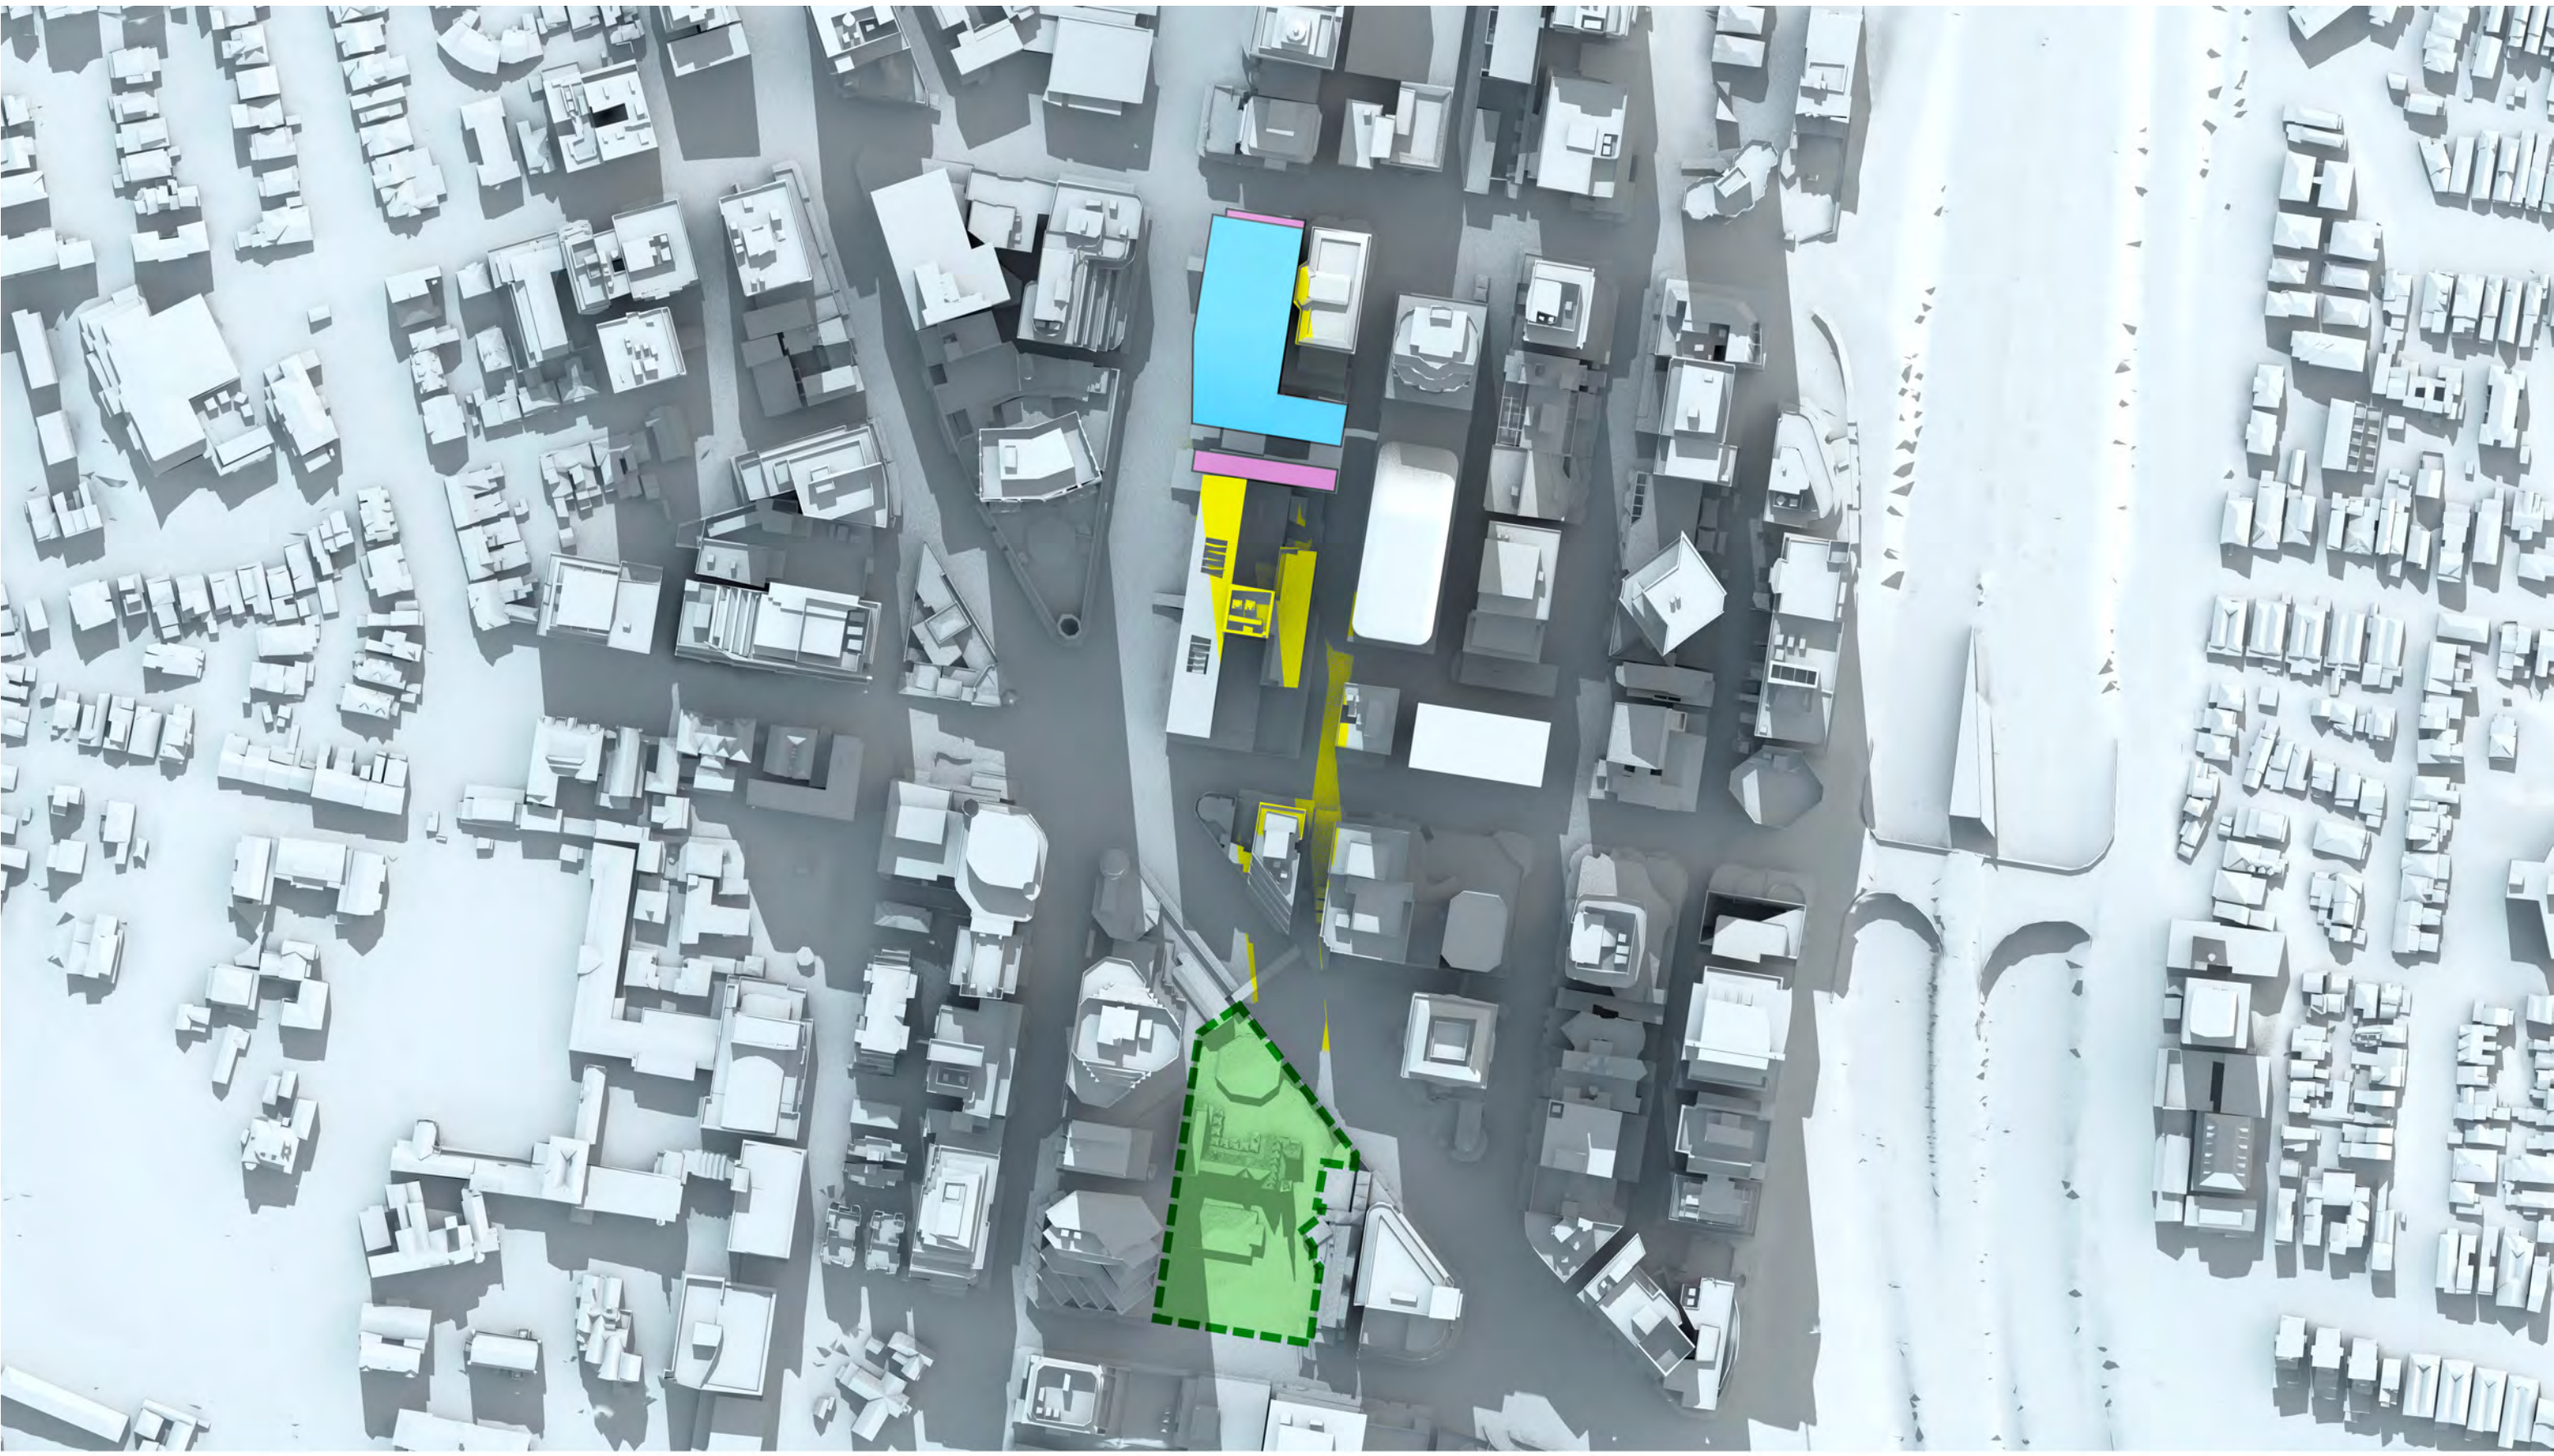

Victoria Cross OSD Envelope Shadow Study

21st June, 12:15pm AEST

OSD concept SSDA Envelope	Victoria Cross Station CSSI	Shadow cast by Victoria Cross OSD Envelope	Shadow cast by existing North Sydney buildings	Greenwood Plaza