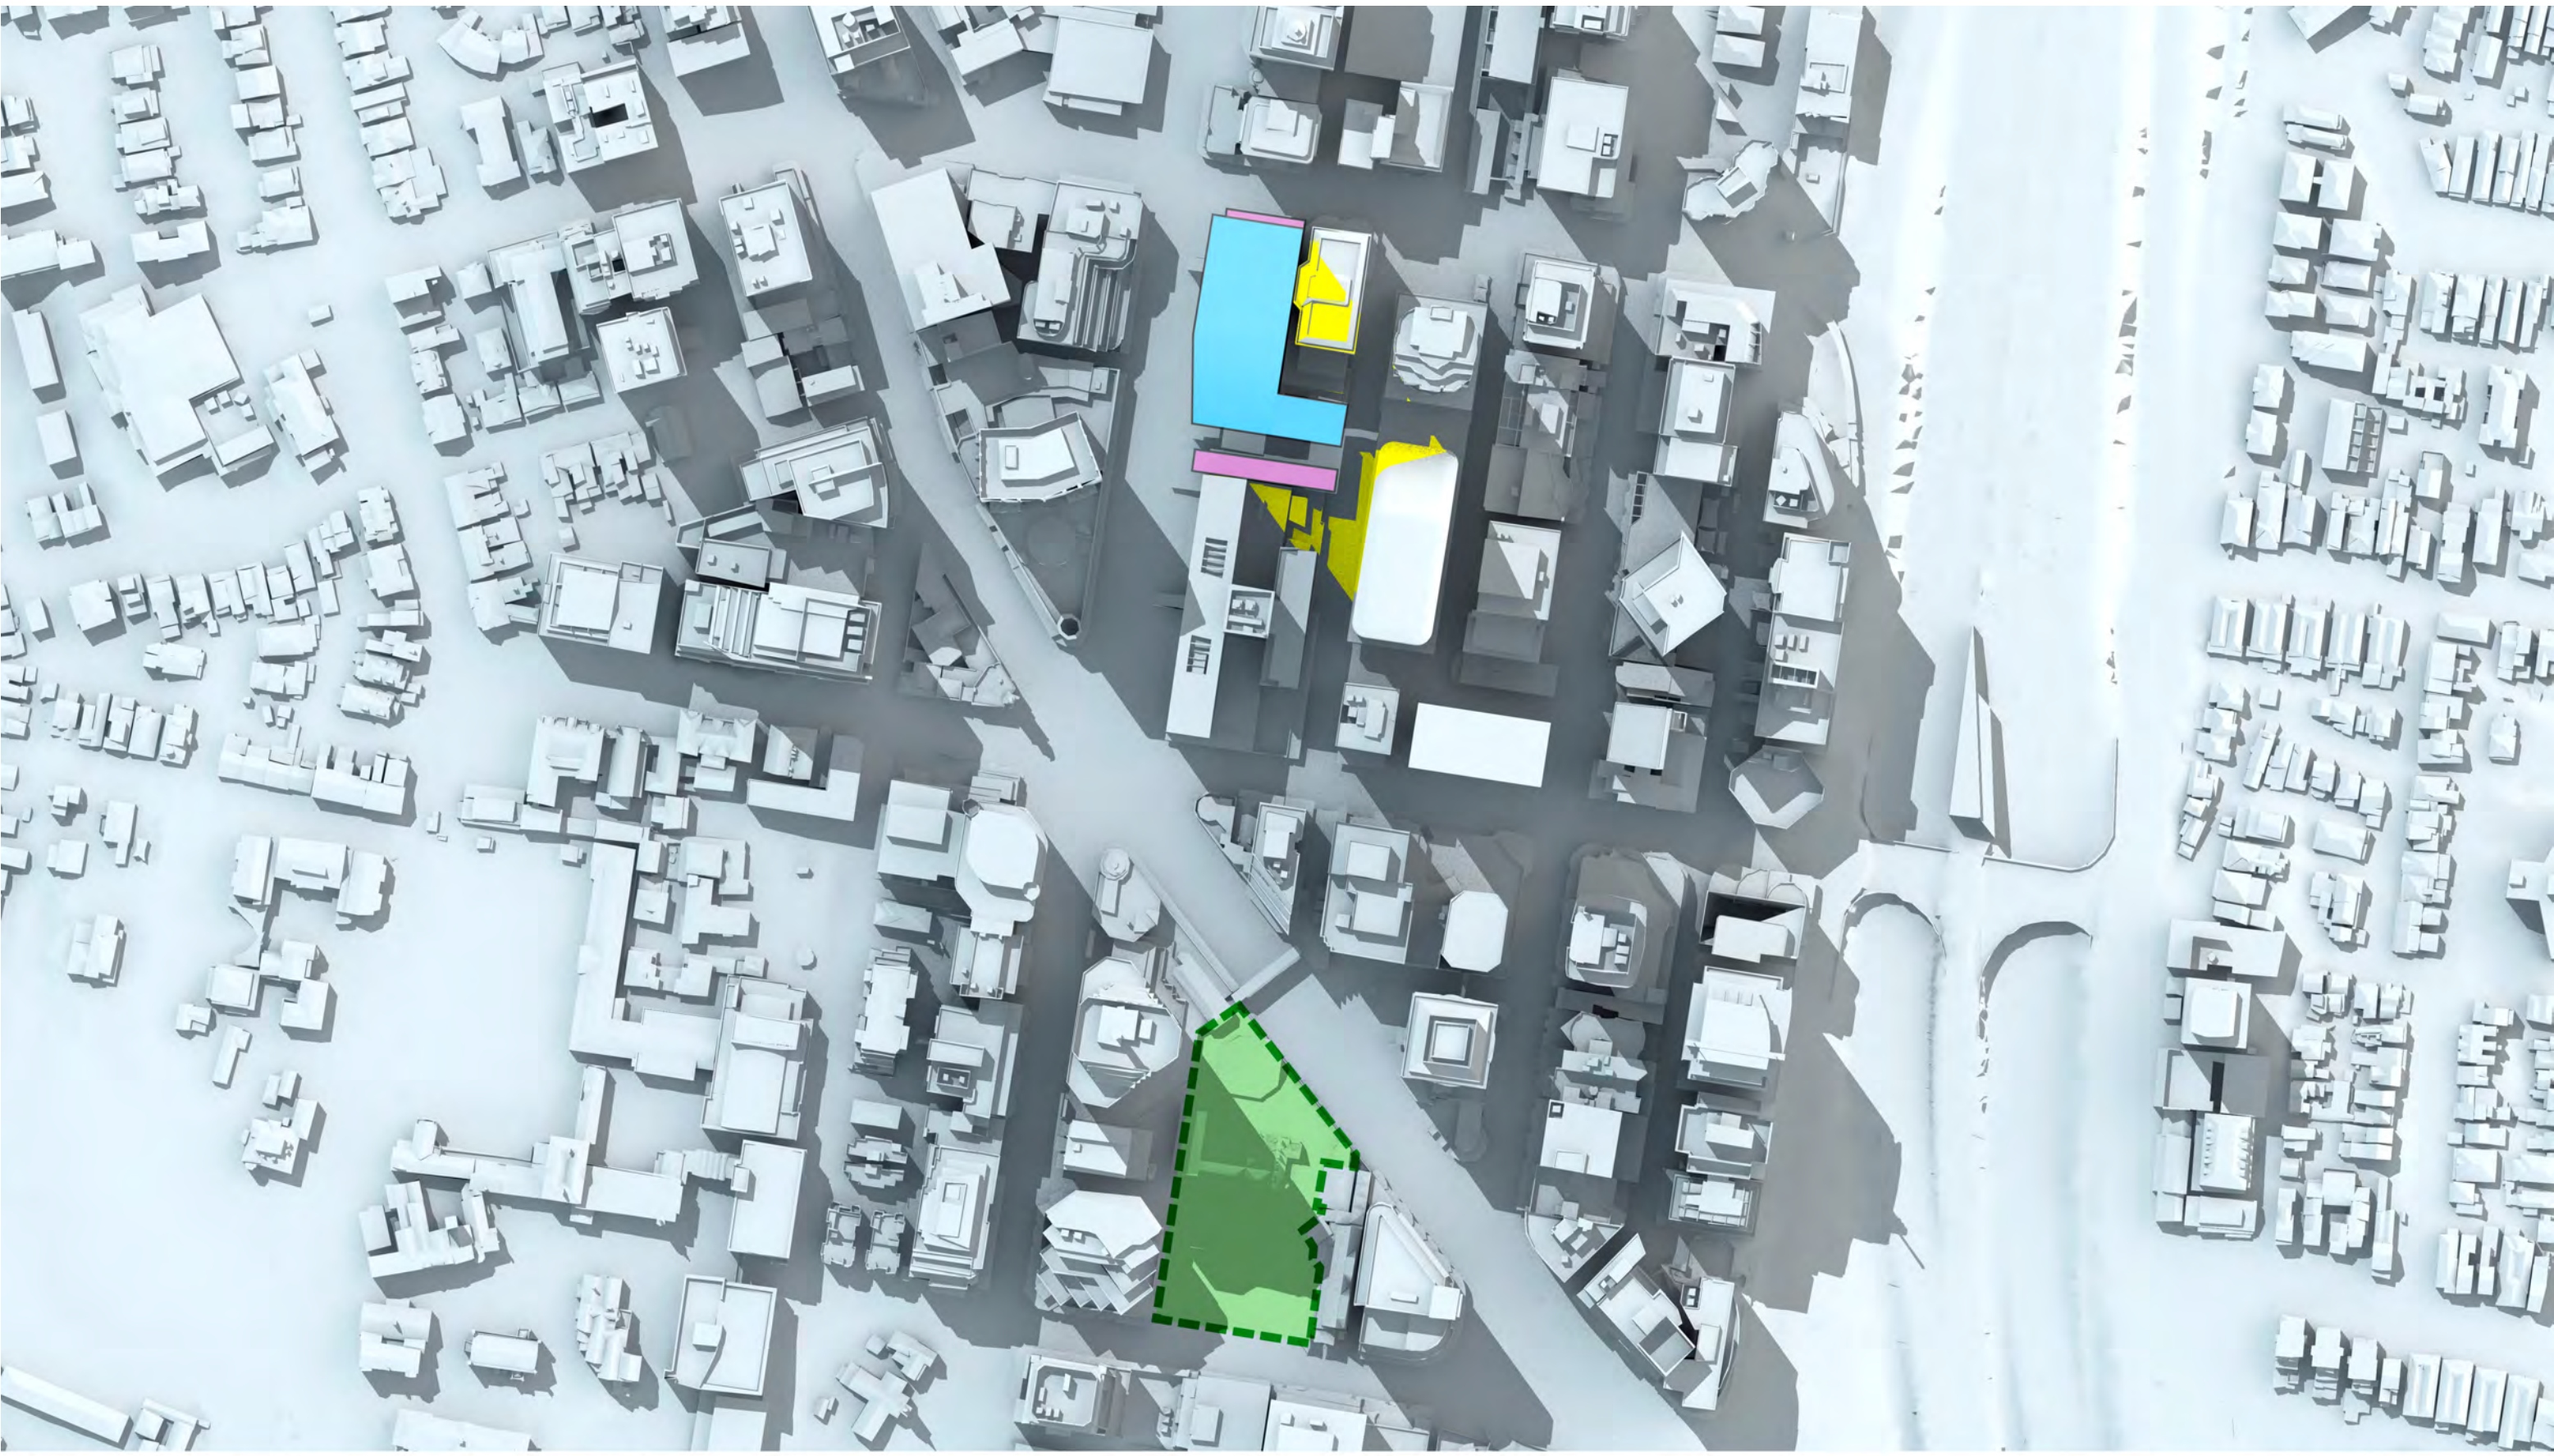

Victoria Cross OSD Envelope Shadow Study

21st September, 1:15pm AEST

OSD concept
SSDA Envelope

Victoria Cross
Station CSSI

Shadow cast by Victoria
Cross OSD Envelope

Shadow cast by existing
North Sydney buildings

Greenwood
Plaza