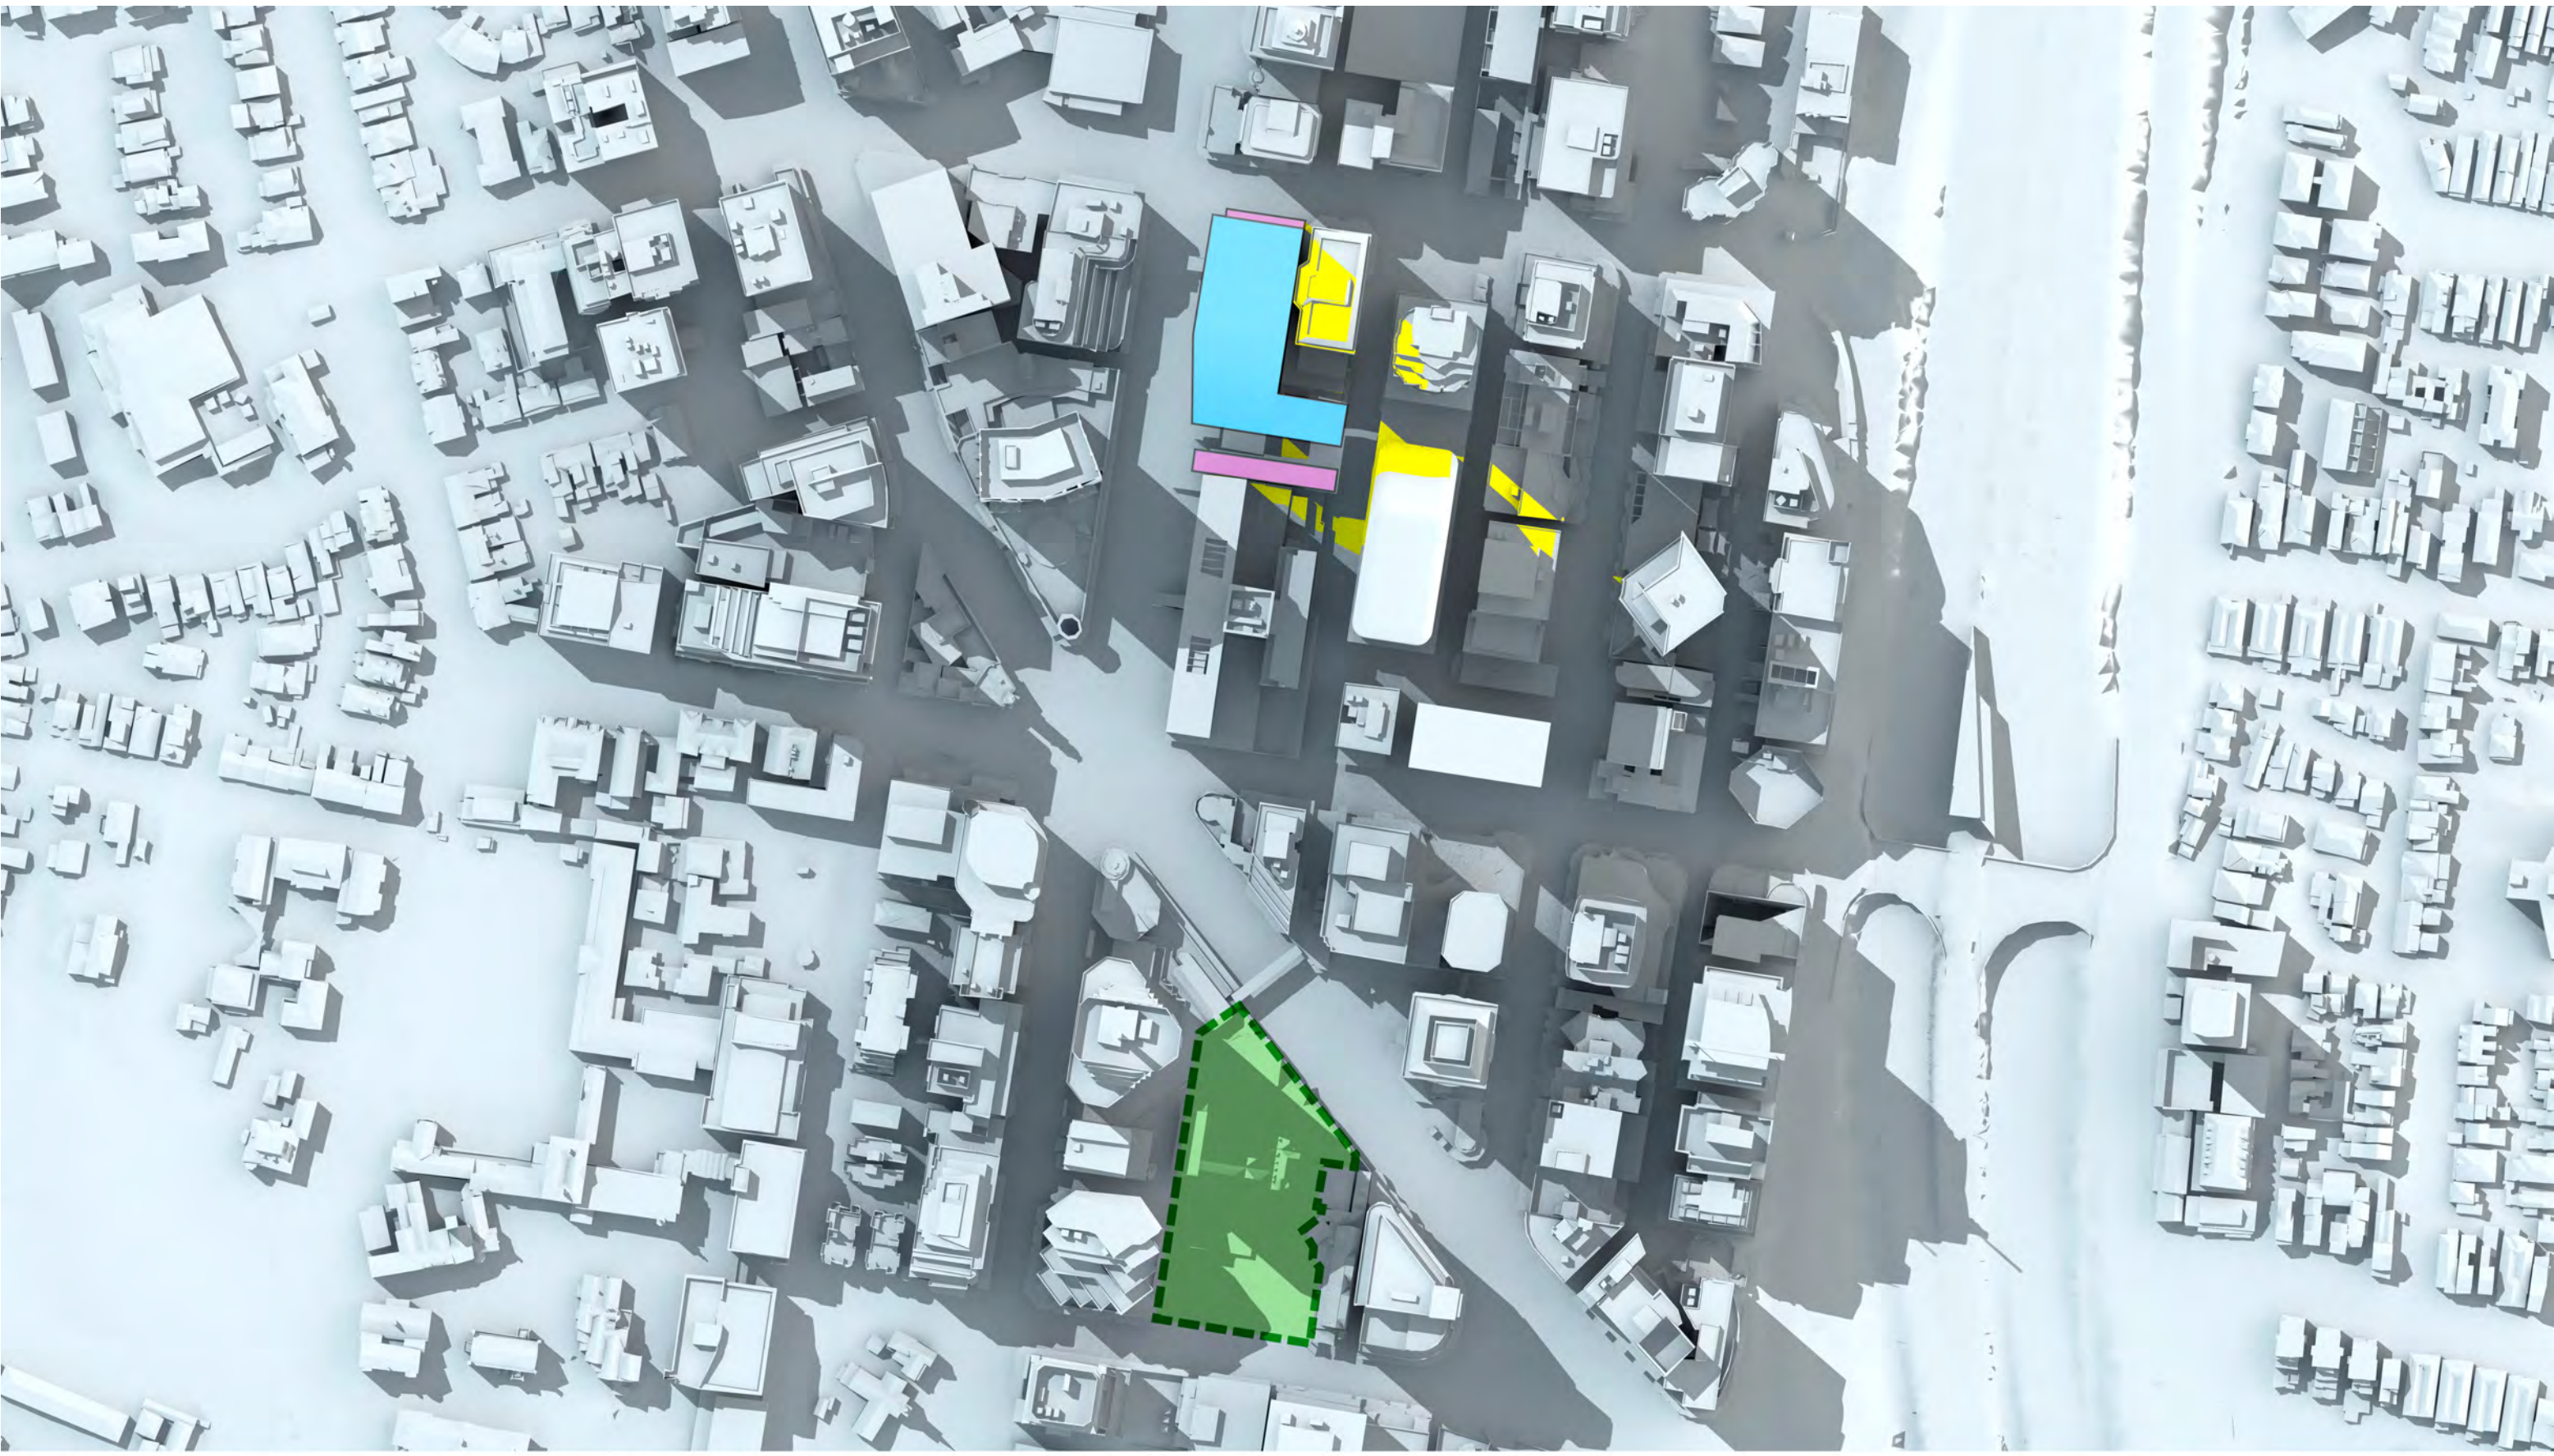

Victoria Cross OSD Envelope Shadow Study

21st September, 2pm AEST

OSD concept SSDA Envelope	Victoria Cross Station CSSI	Shadow cast by Victoria Cross OSD Envelope	Shadow cast by existing North Sydney buildings	Greenwood Plaza