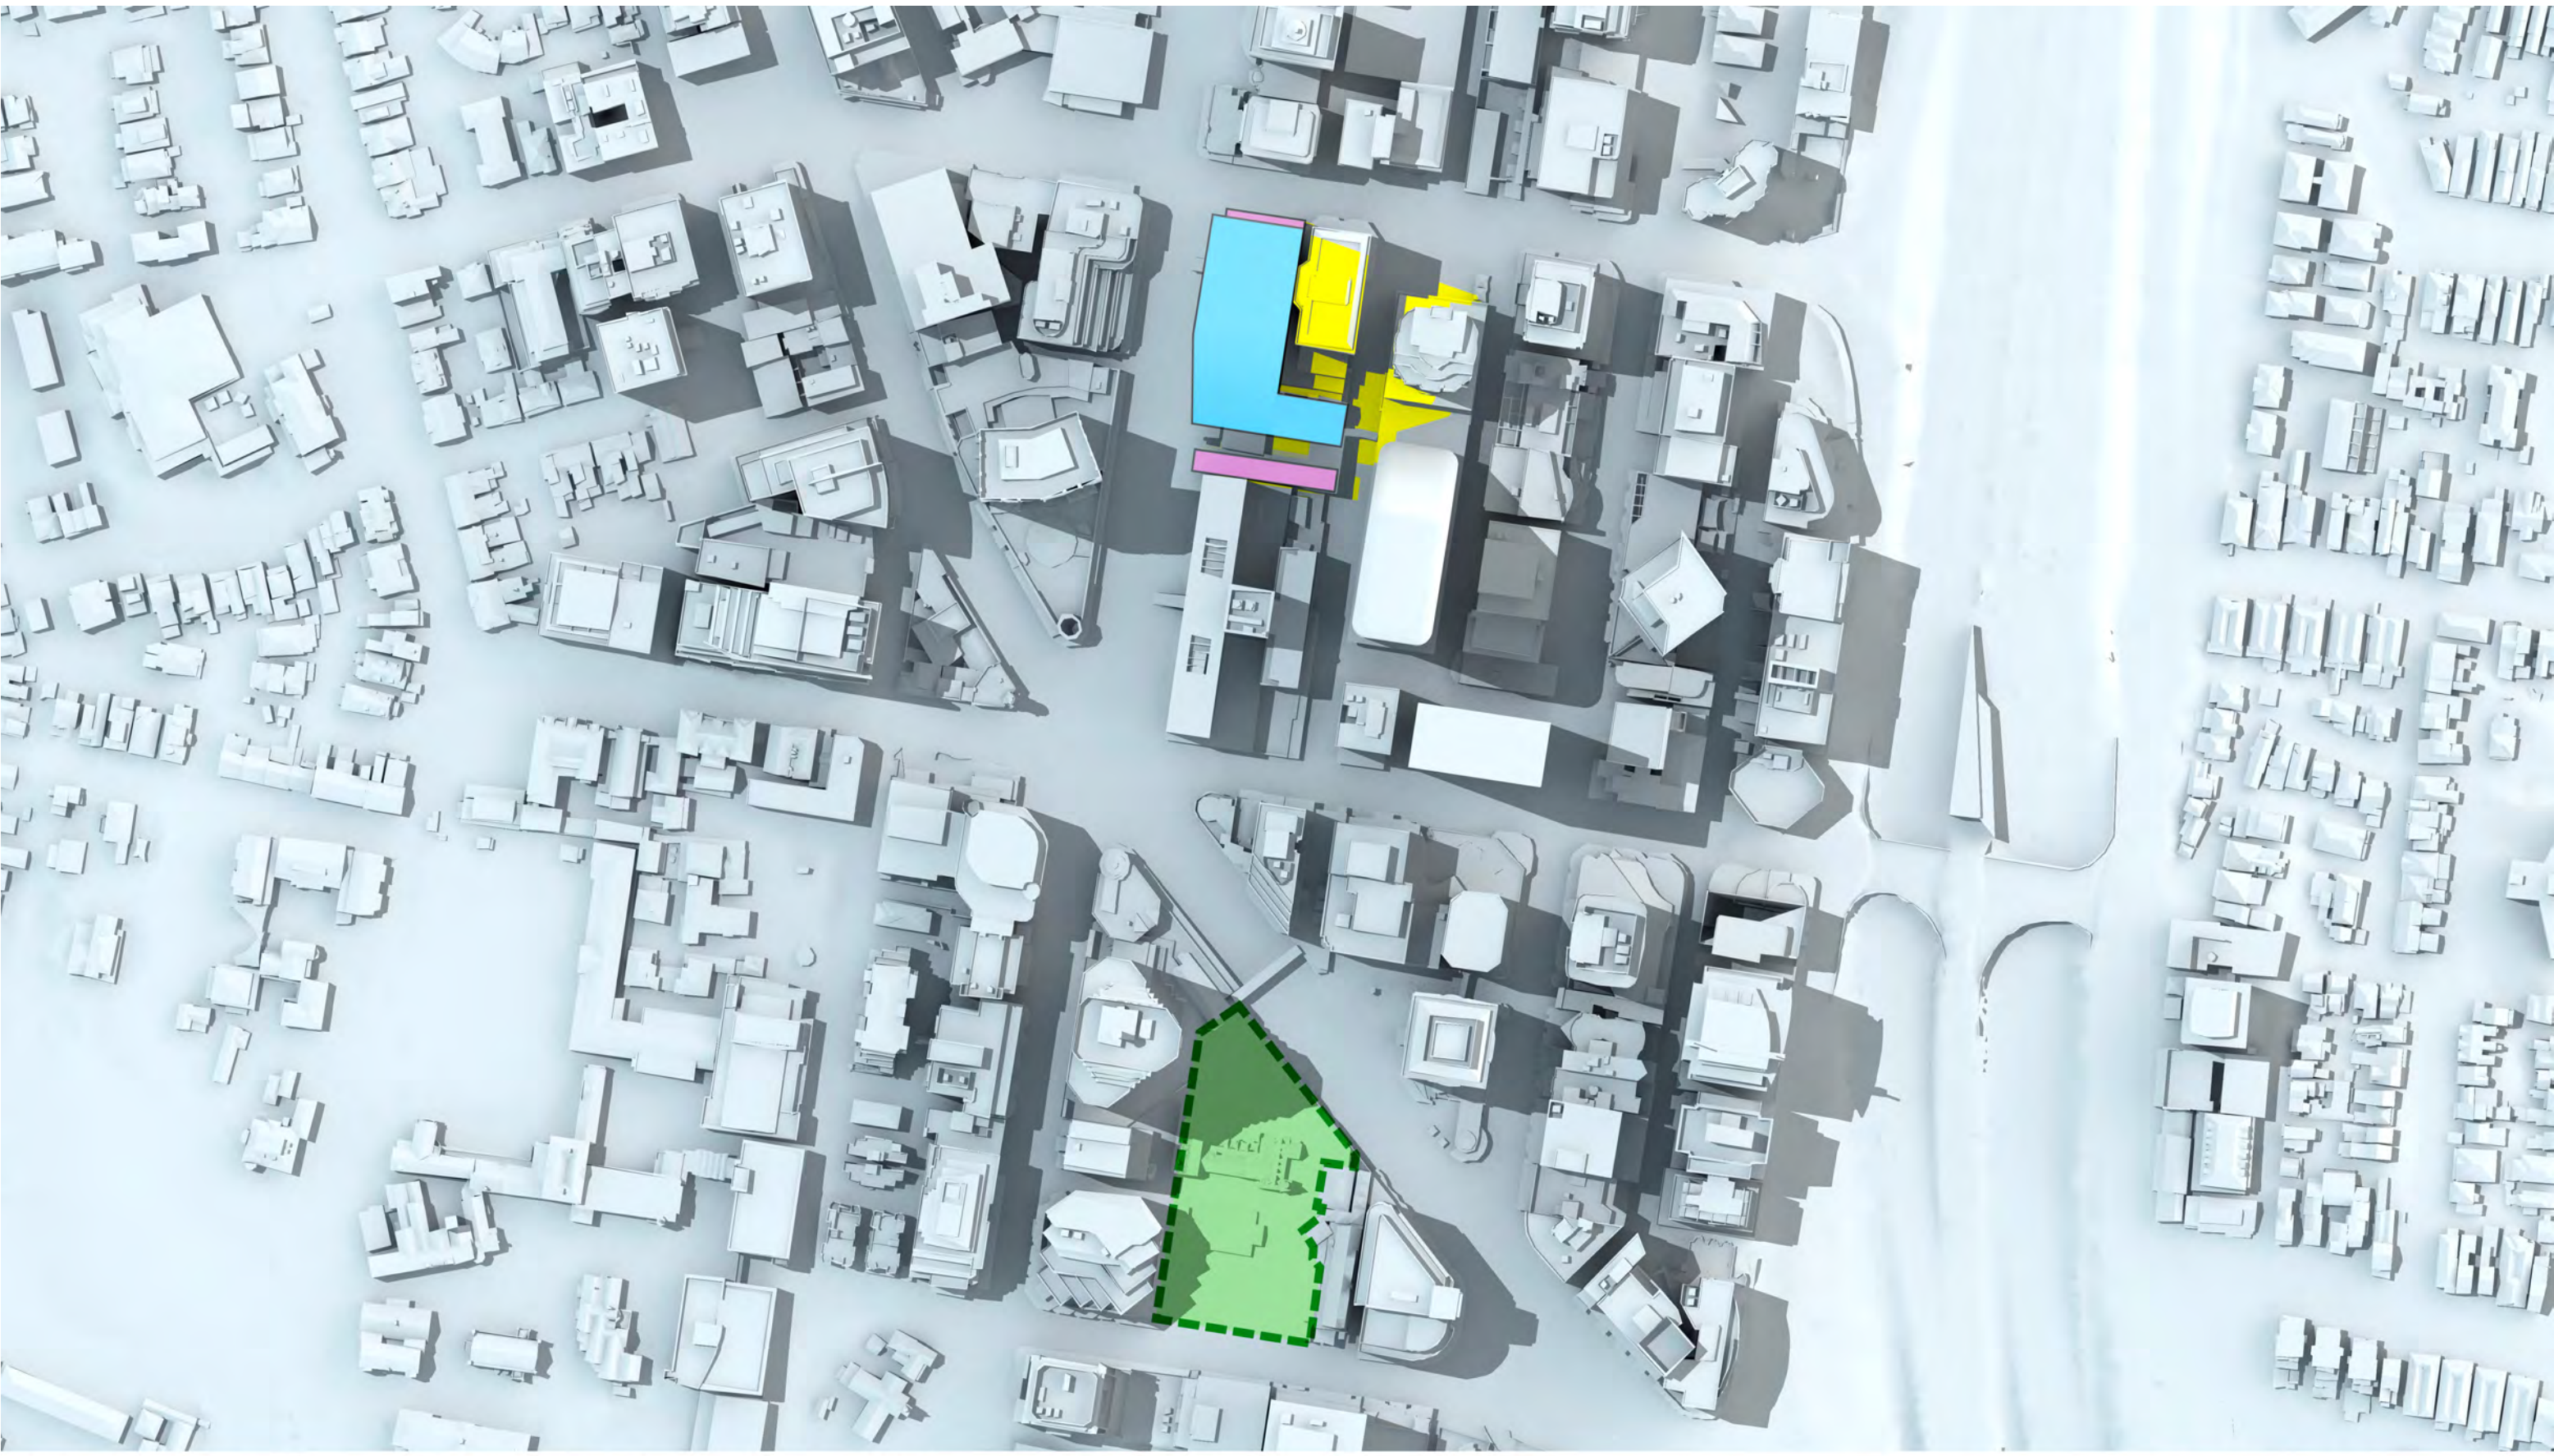

# Victoria Cross OSD Envelope Shadow Study

21st December, 1:30pm AEST

-  OSD concept SSSA Envelope
-  Victoria Cross Station CSSI
-  Shadow cast by Victoria Cross OSD Envelope
-  Shadow cast by existing North Sydney buildings
-  Greenwood Plaza