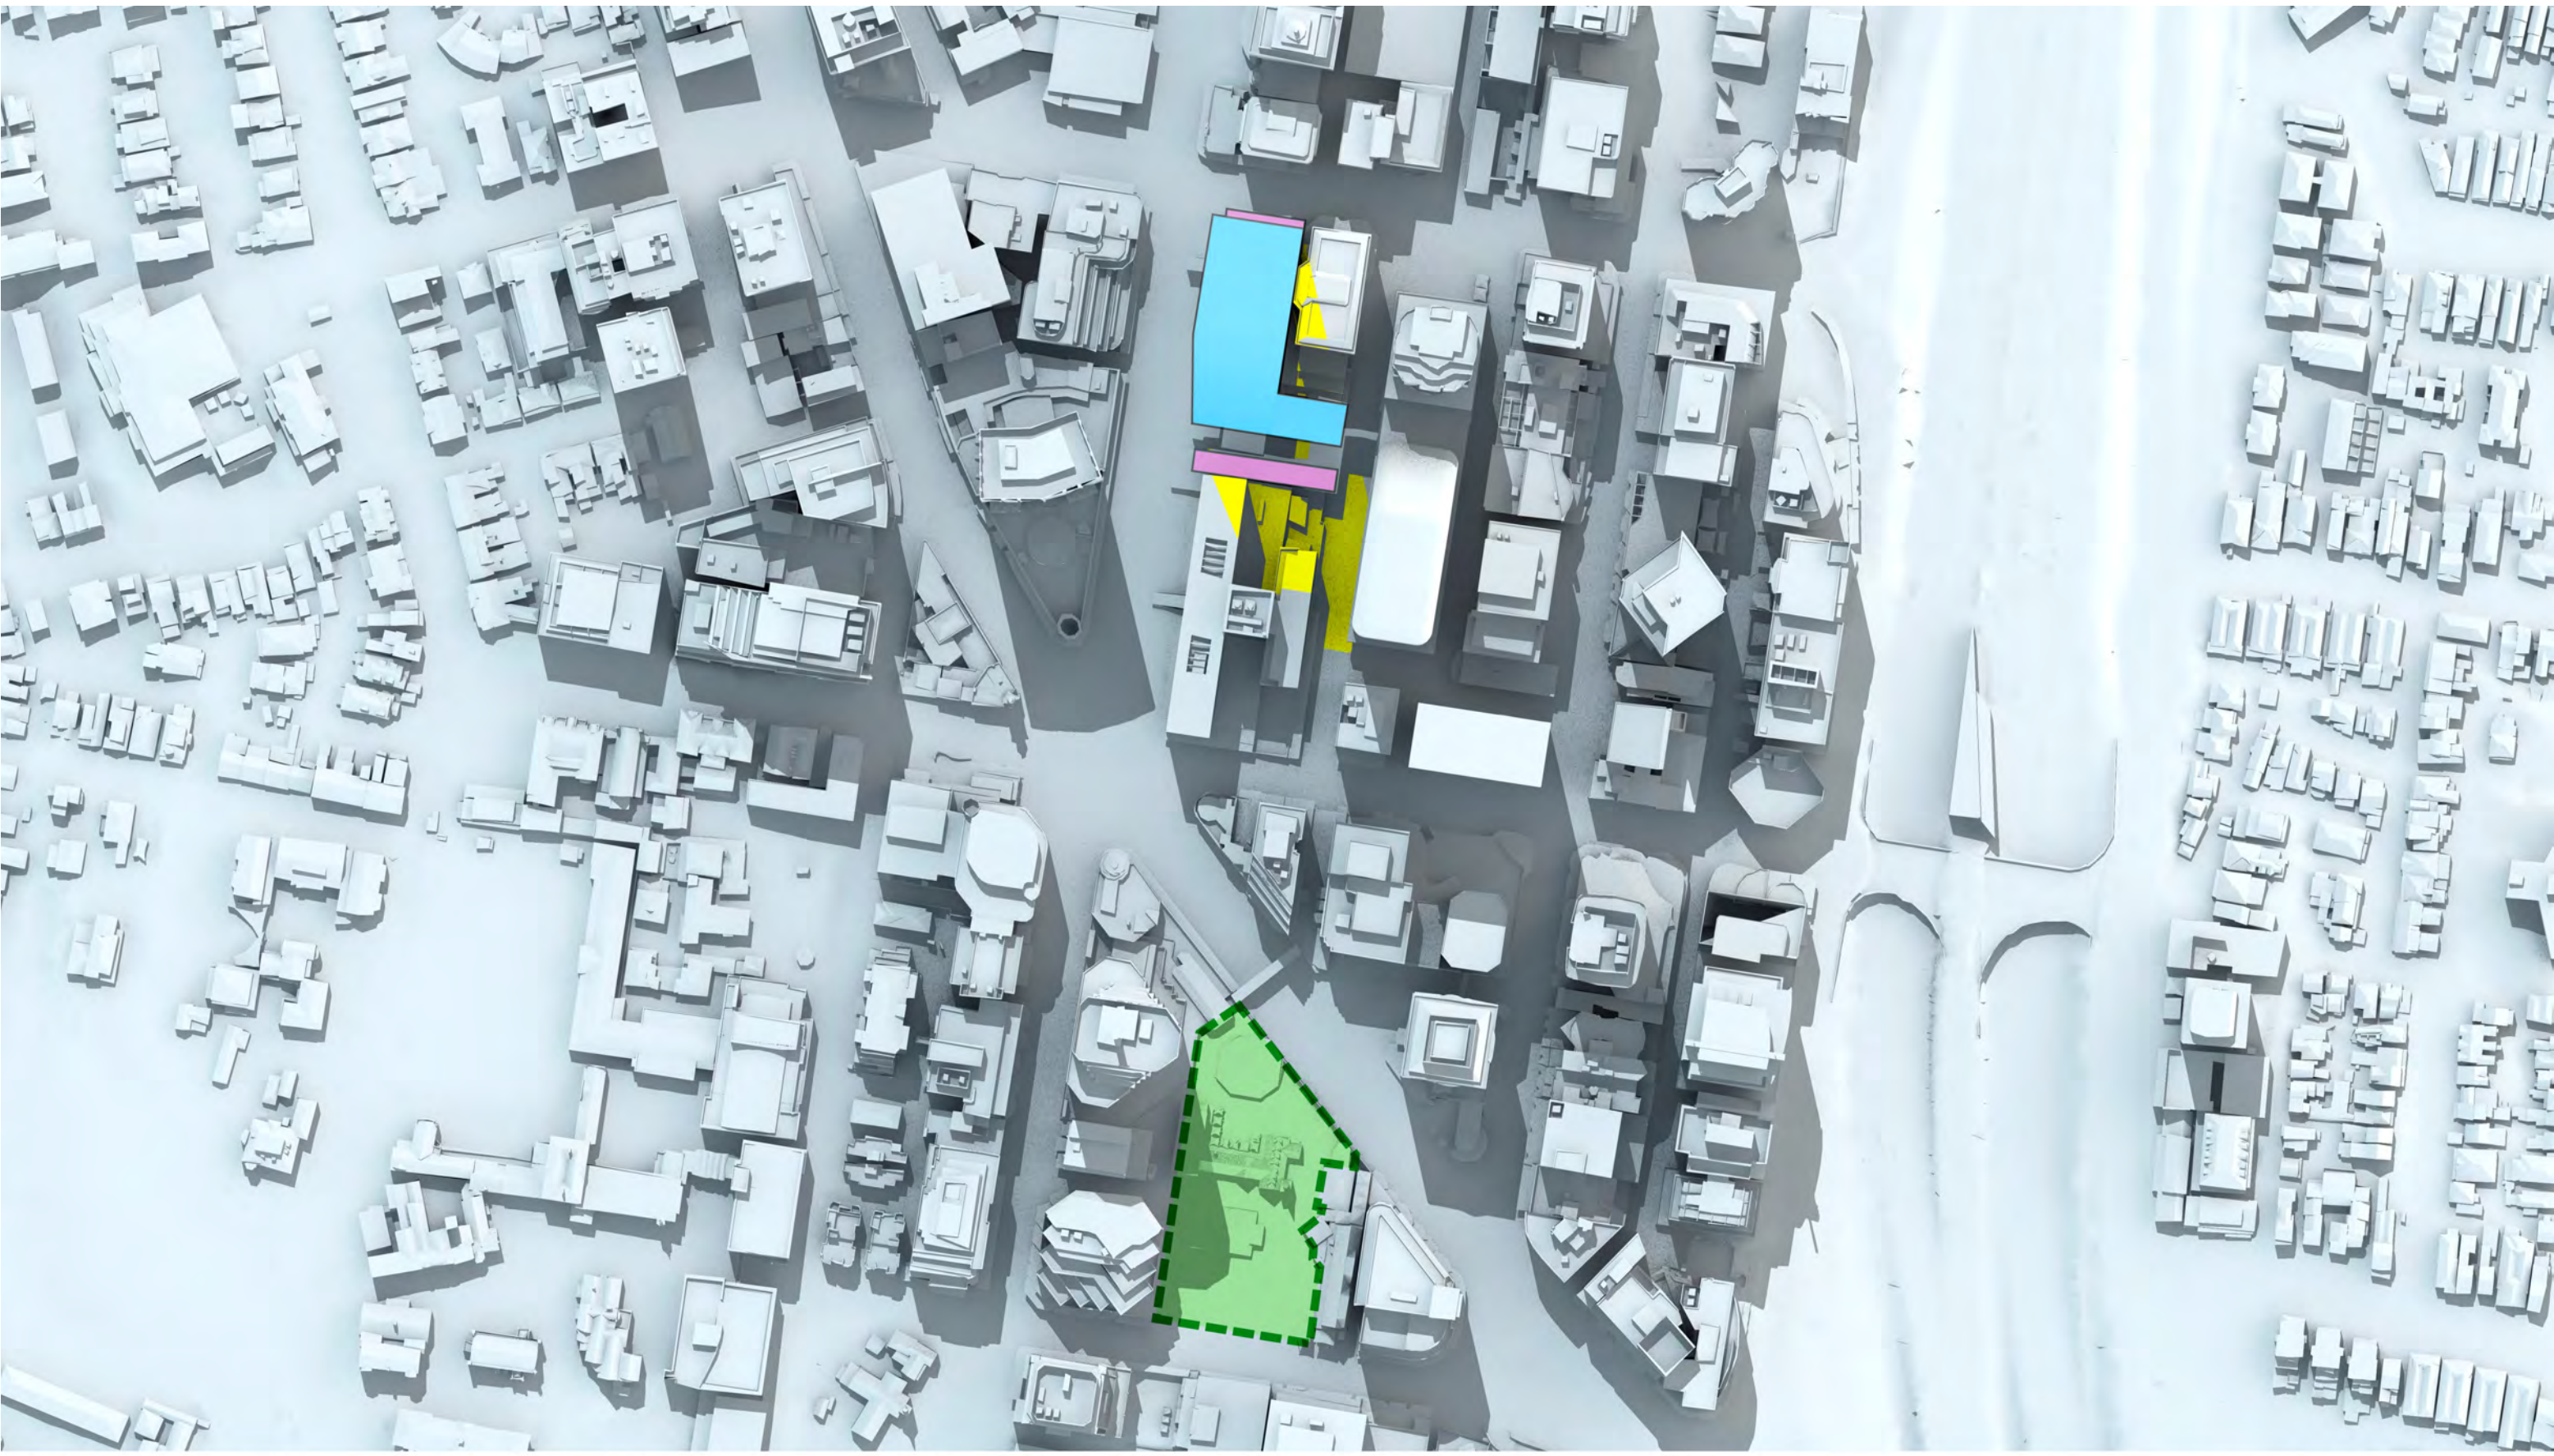

Victoria Cross OSD Envelope Shadow Study

21st March, 12:30pm AEST

OSD concept SSDA Envelope	Victoria Cross Station CSSI	Shadow cast by Victoria Cross OSD Envelope	Shadow cast by existing North Sydney buildings	Greenwood Plaza