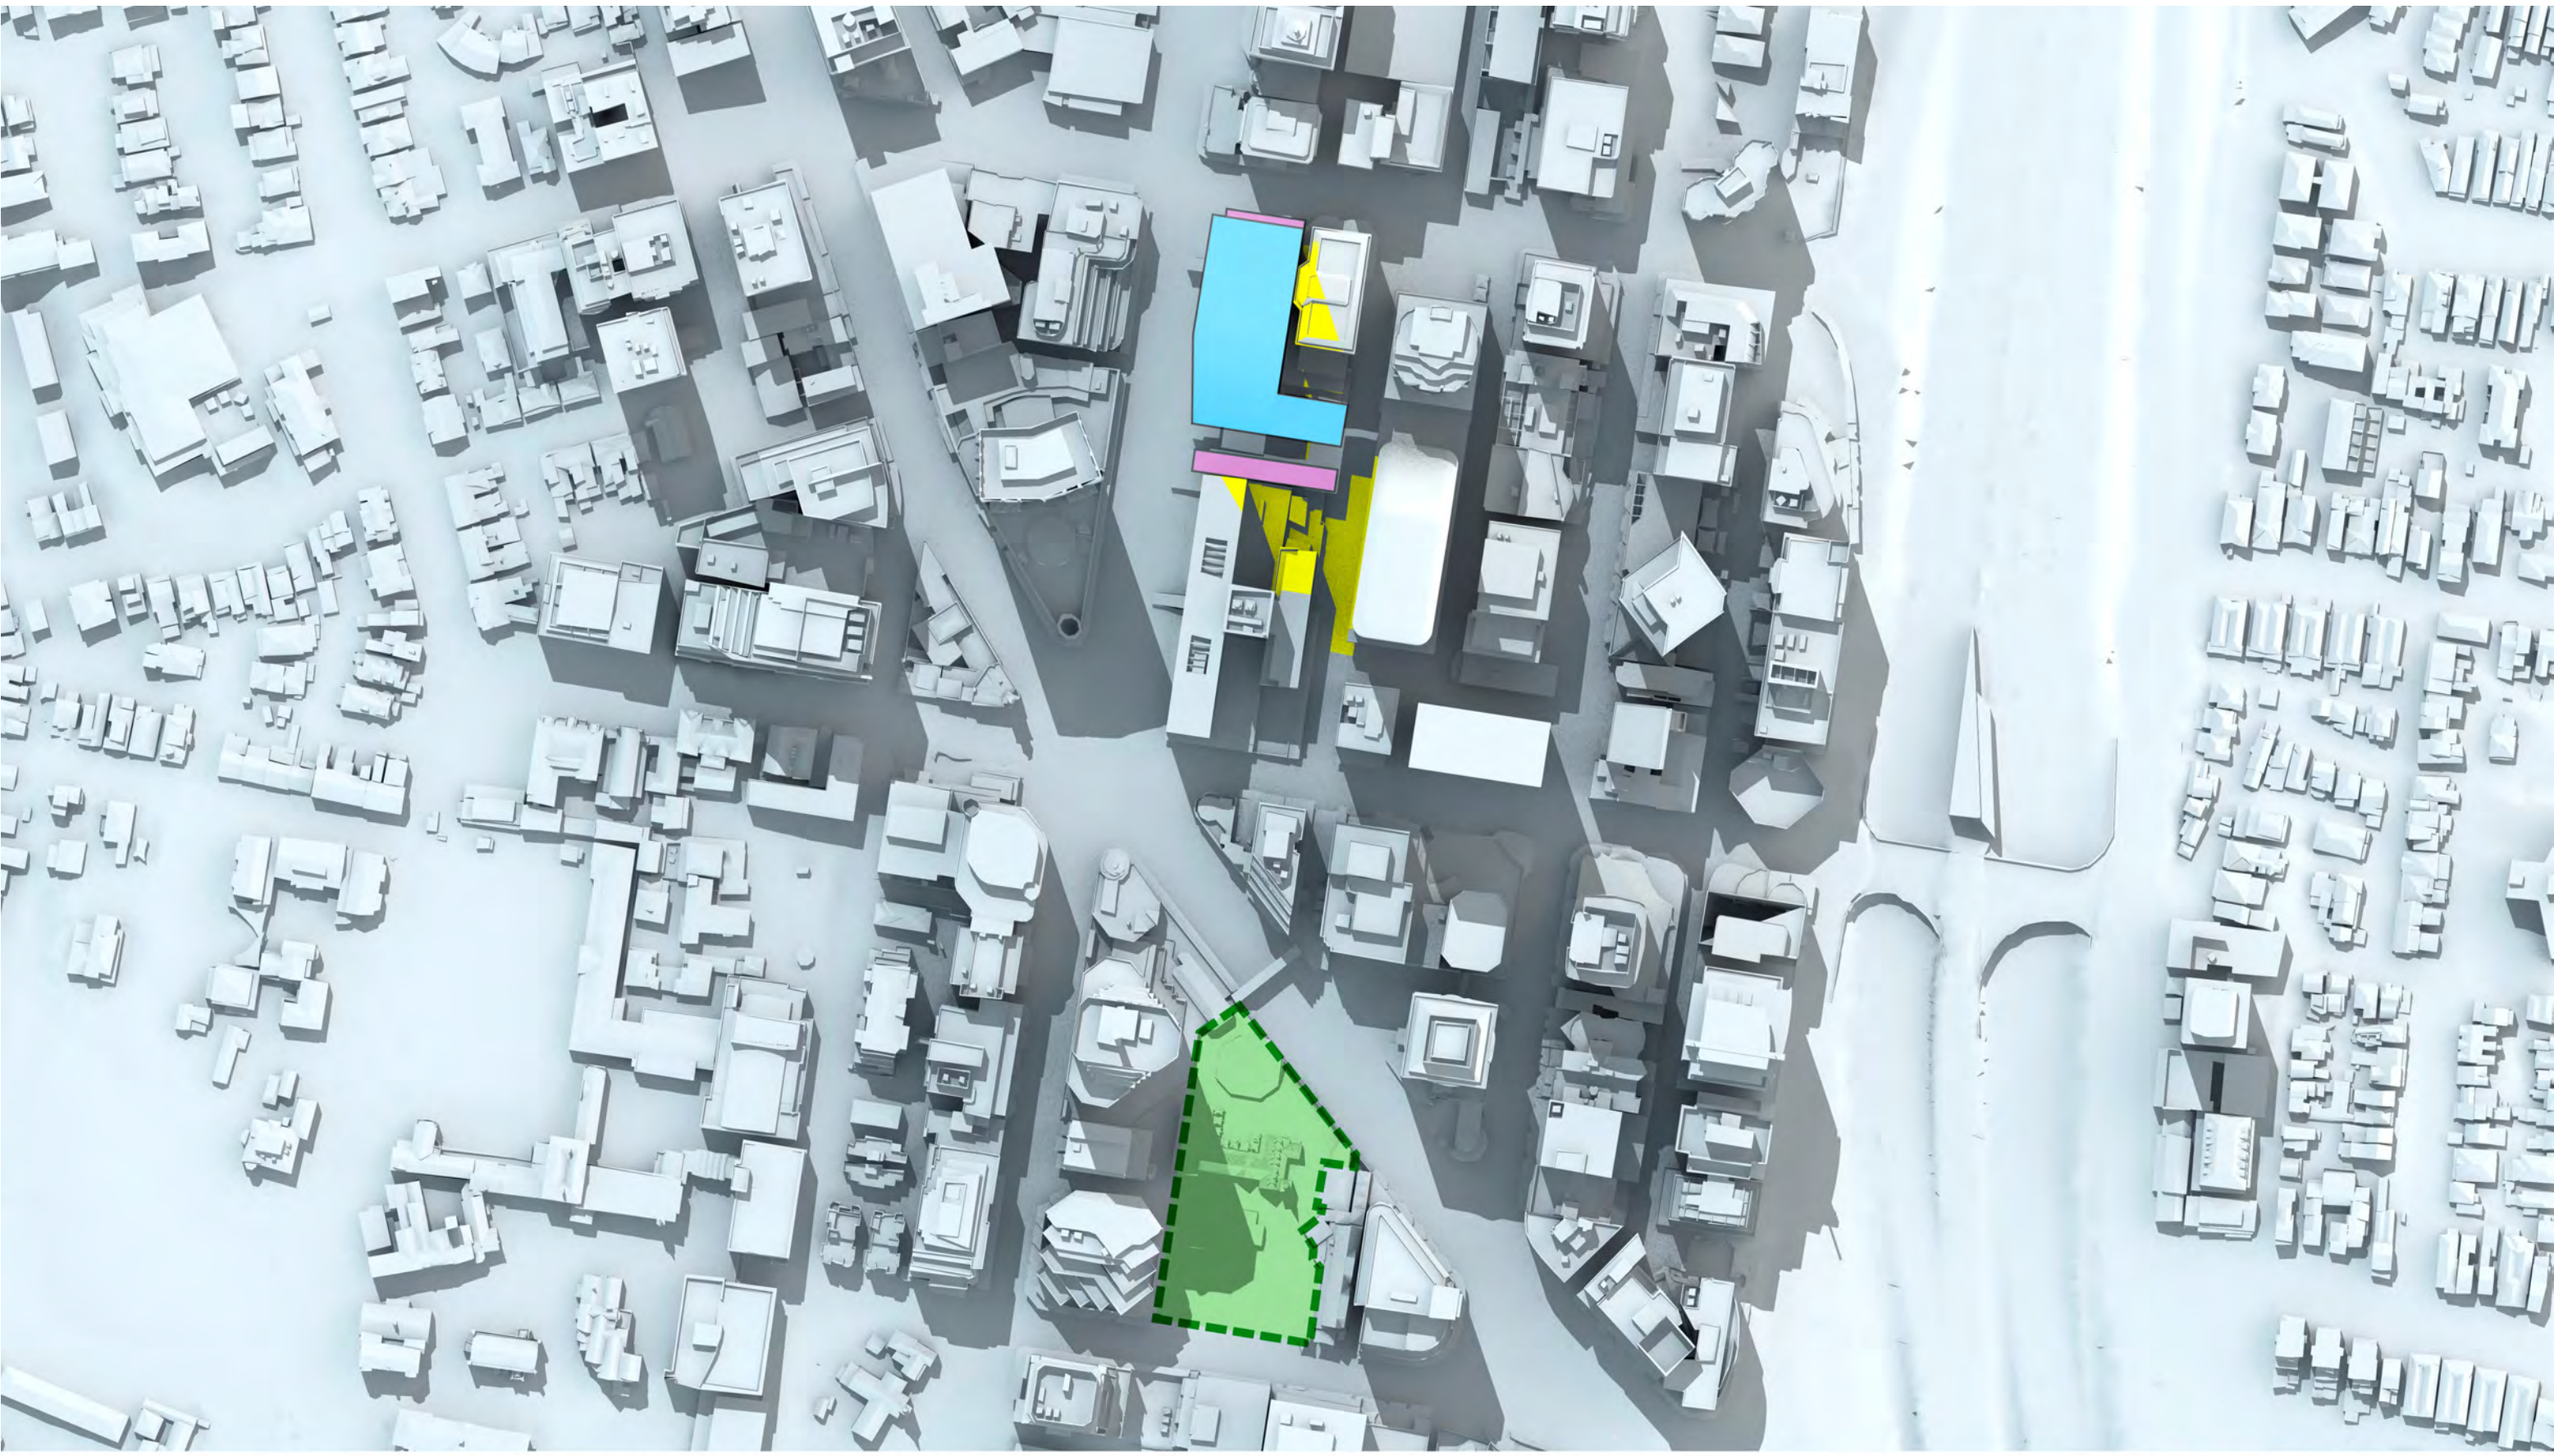

Victoria Cross OSD Envelope Shadow Study

21st September, 12:30pm AEST

OSD concept SSDA Envelope	Victoria Cross Station CSSI	Shadow cast by Victoria Cross OSD Envelope	Shadow cast by existing North Sydney buildings	Greenwood Plaza