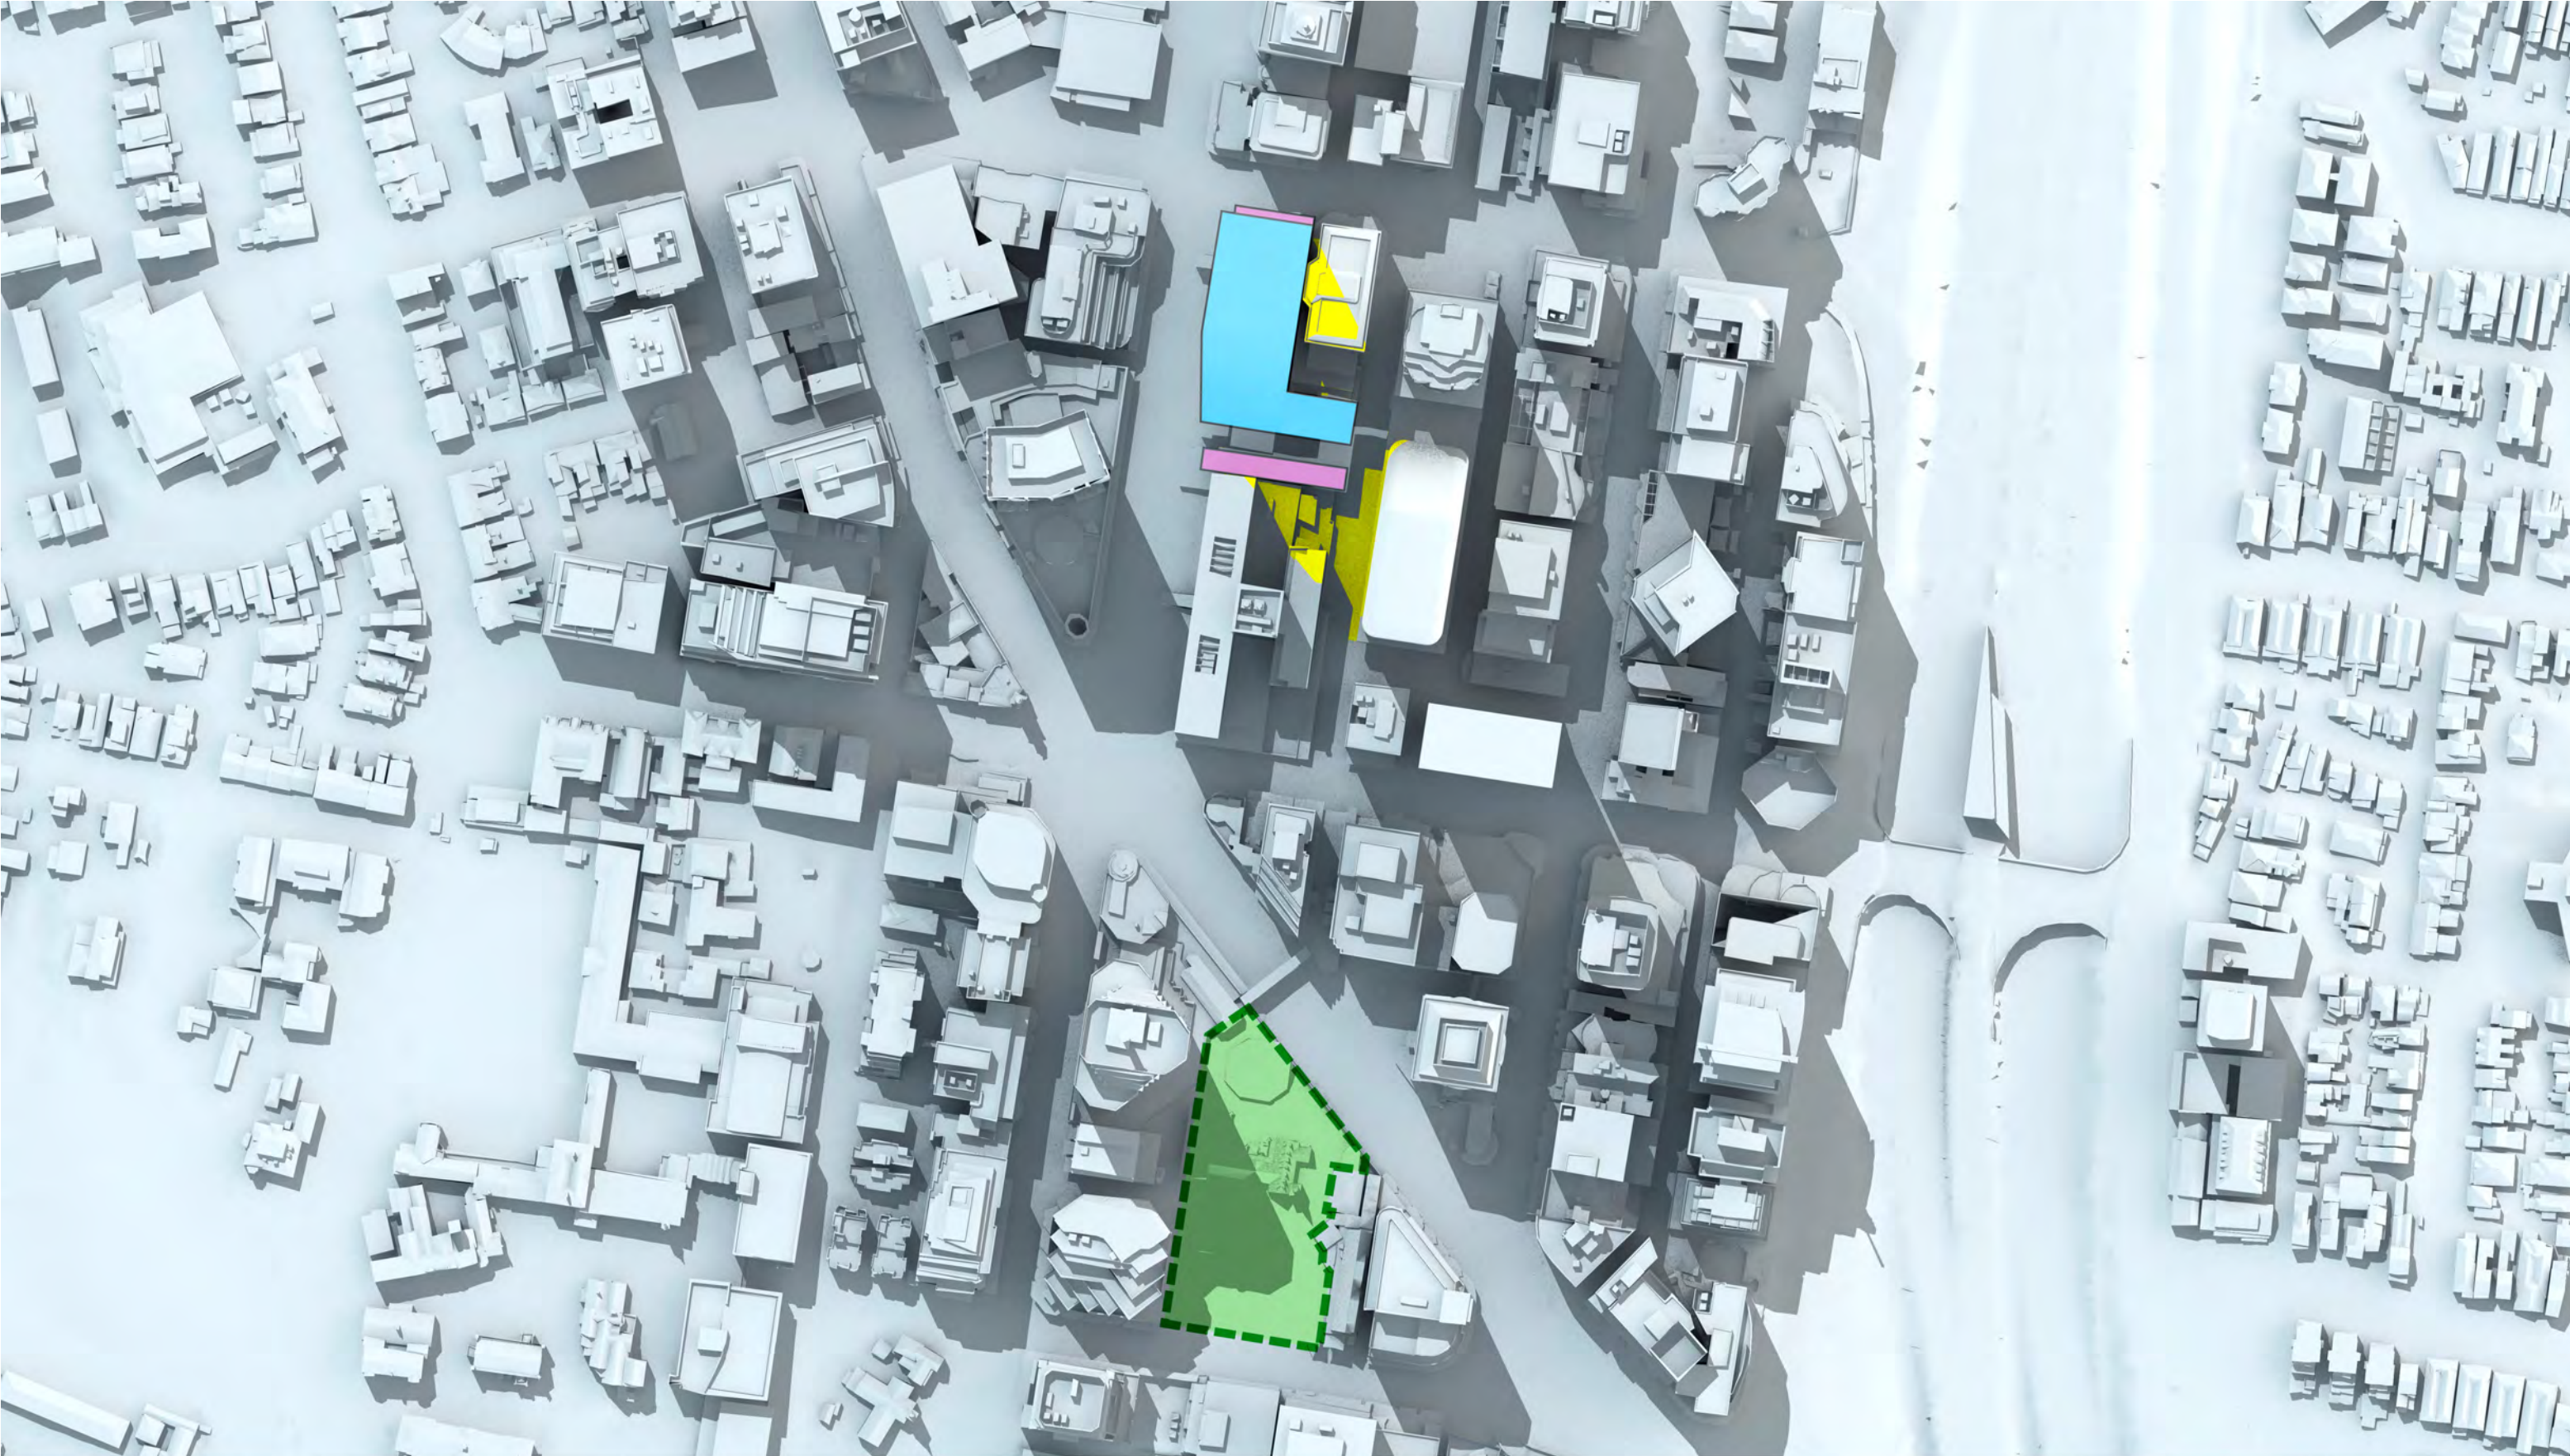

# Victoria Cross OSD Envelope Shadow Study

21st March, 12:45pm AEST

-  OSD concept SSSA Envelope
-  Victoria Cross Station CSSI
-  Shadow cast by Victoria Cross OSD Envelope
-  Shadow cast by existing North Sydney buildings
-  Greenwood Plaza