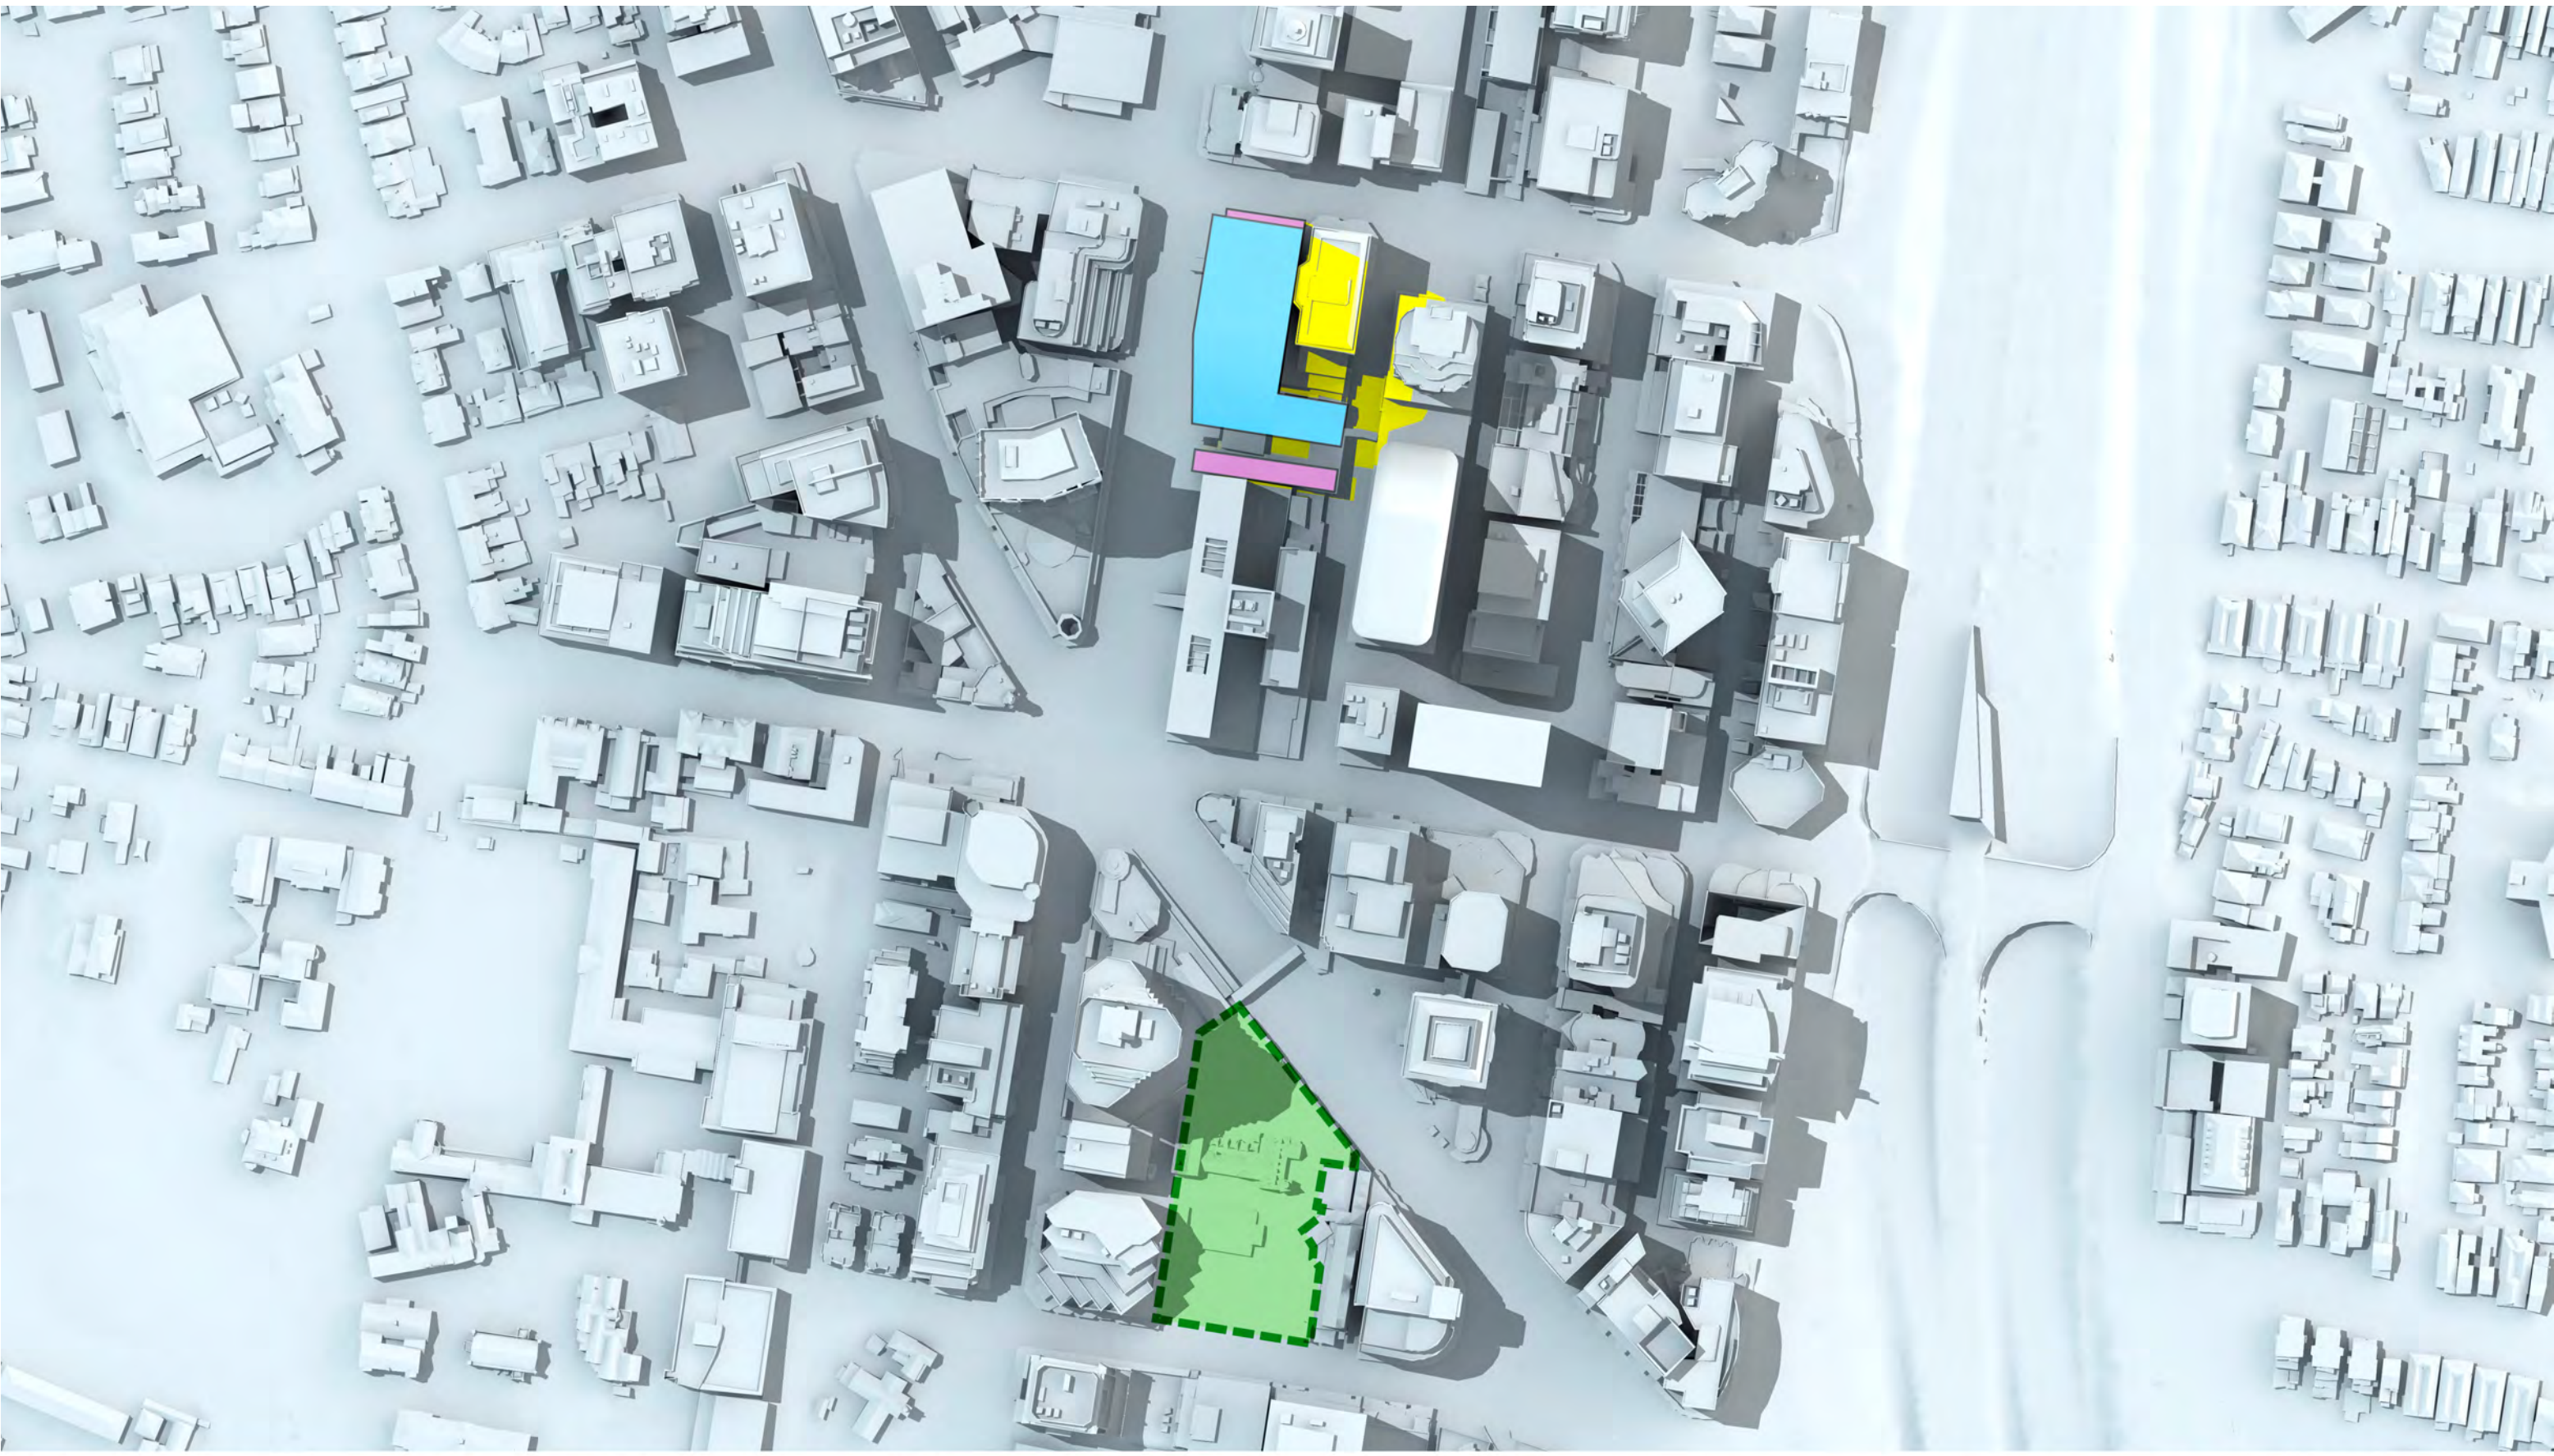

Victoria Cross OSD Envelope Shadow Study

21st December, 1:15pm AEST

OSD concept SSDA Envelope	Victoria Cross Station CSSI	Shadow cast by Victoria Cross OSD Envelope	Shadow cast by existing North Sydney buildings	Greenwood Plaza