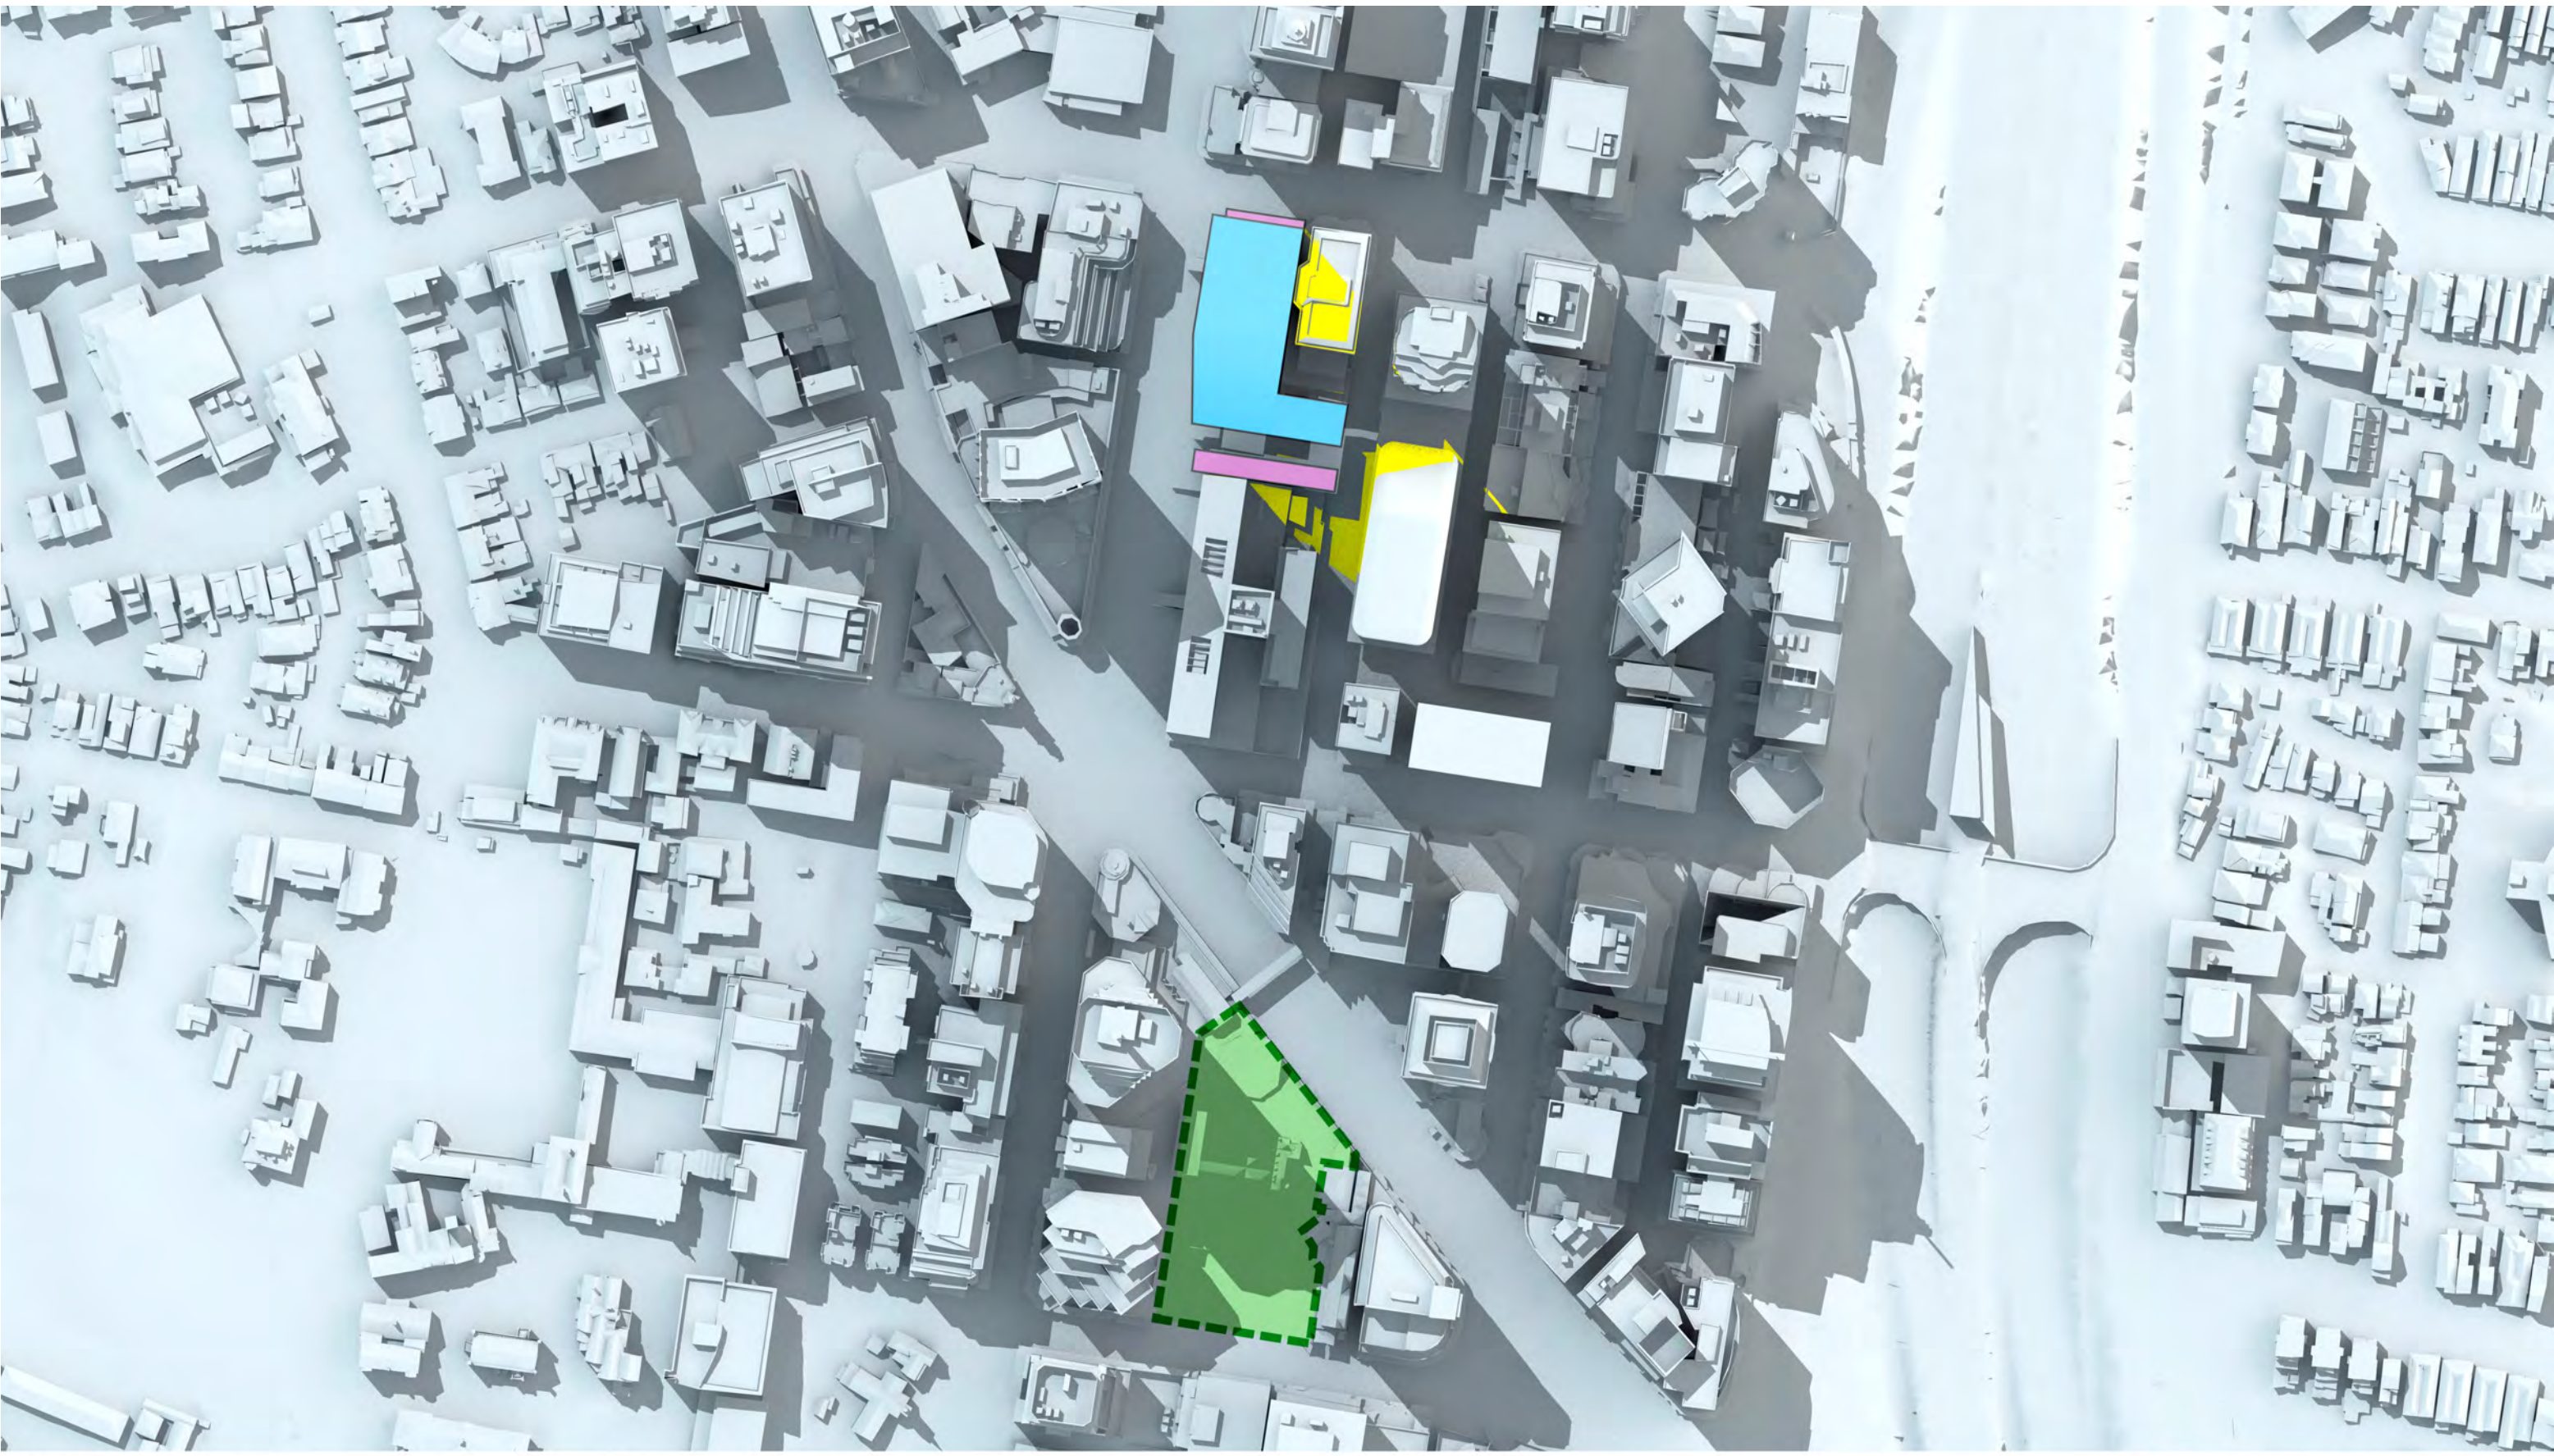

Victoria Cross OSD Envelope Shadow Study

21st September, 1:30pm AEST

OSD concept SSDA Envelope	Victoria Cross Station CSSI	Shadow cast by Victoria Cross OSD Envelope	Shadow cast by existing North Sydney buildings	Greenwood Plaza