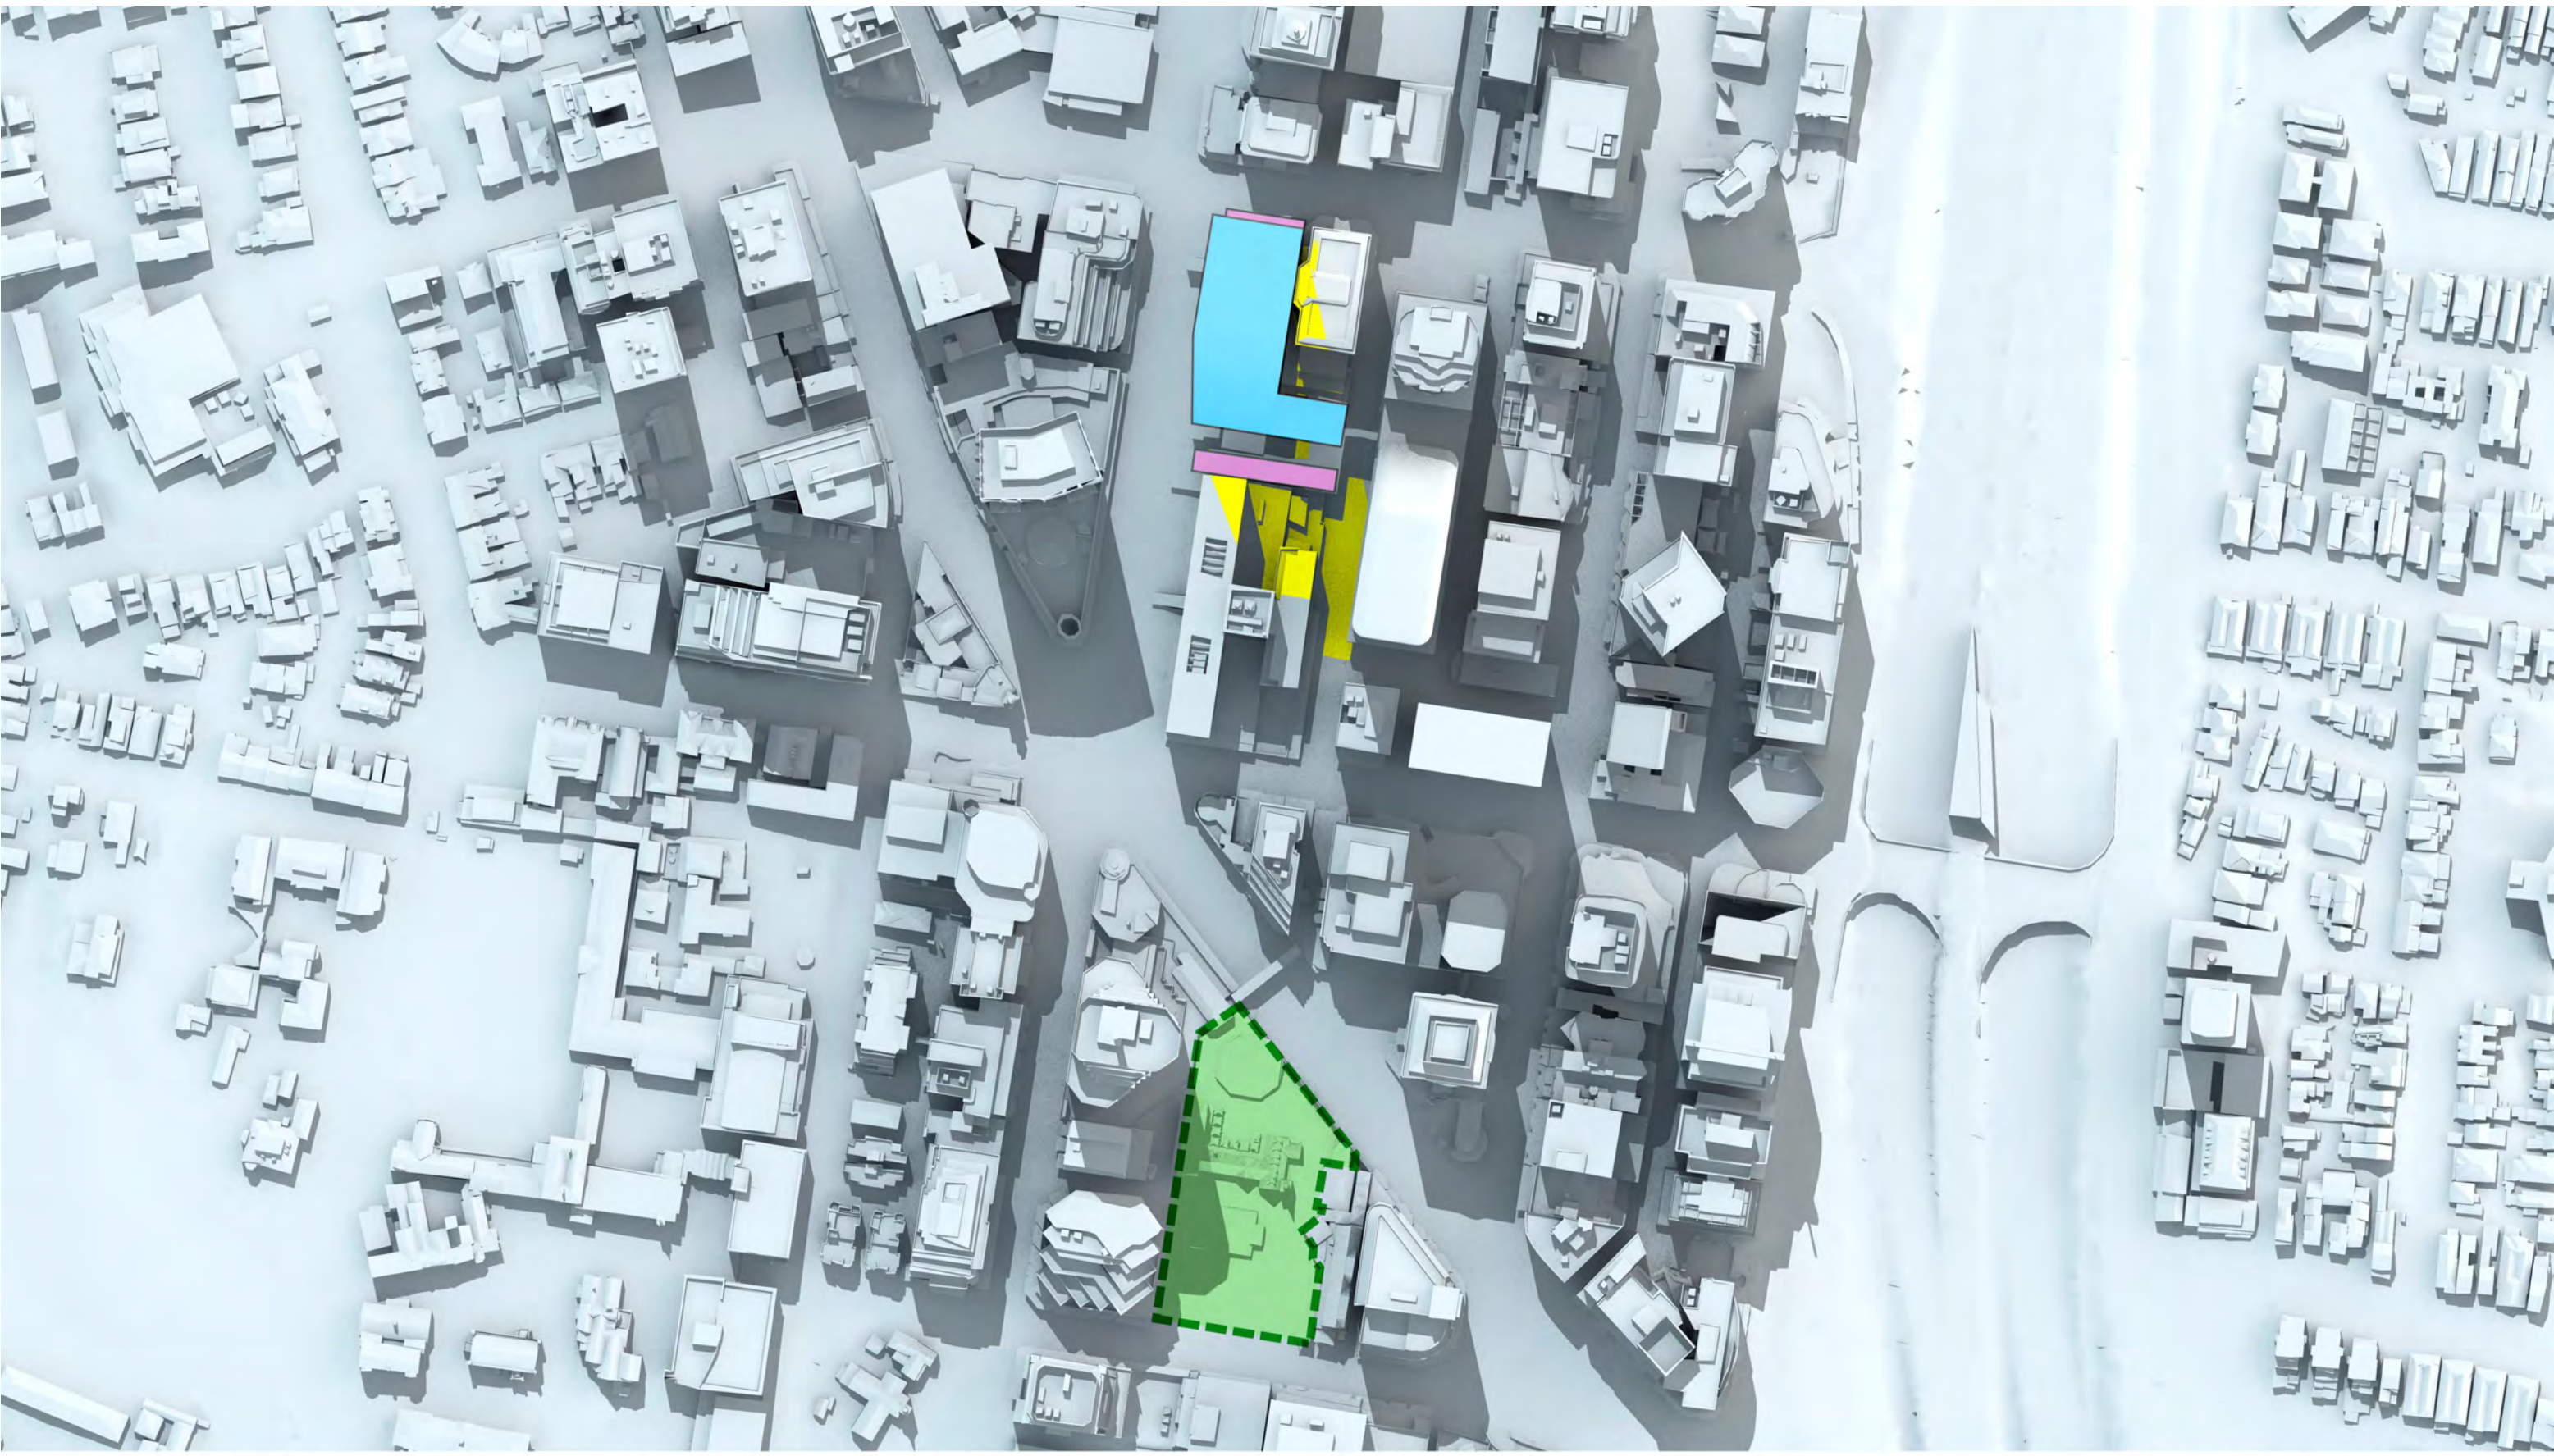

Victoria Cross OSD Envelope Shadow Study

21st September, 12:15pm AEST

OSD concept
SSDA Envelope

Victoria Cross
Station CSSI

Shadow cast by Victoria
Cross OSD Envelope

Shadow cast by existing
North Sydney buildings

Greenwood
Plaza