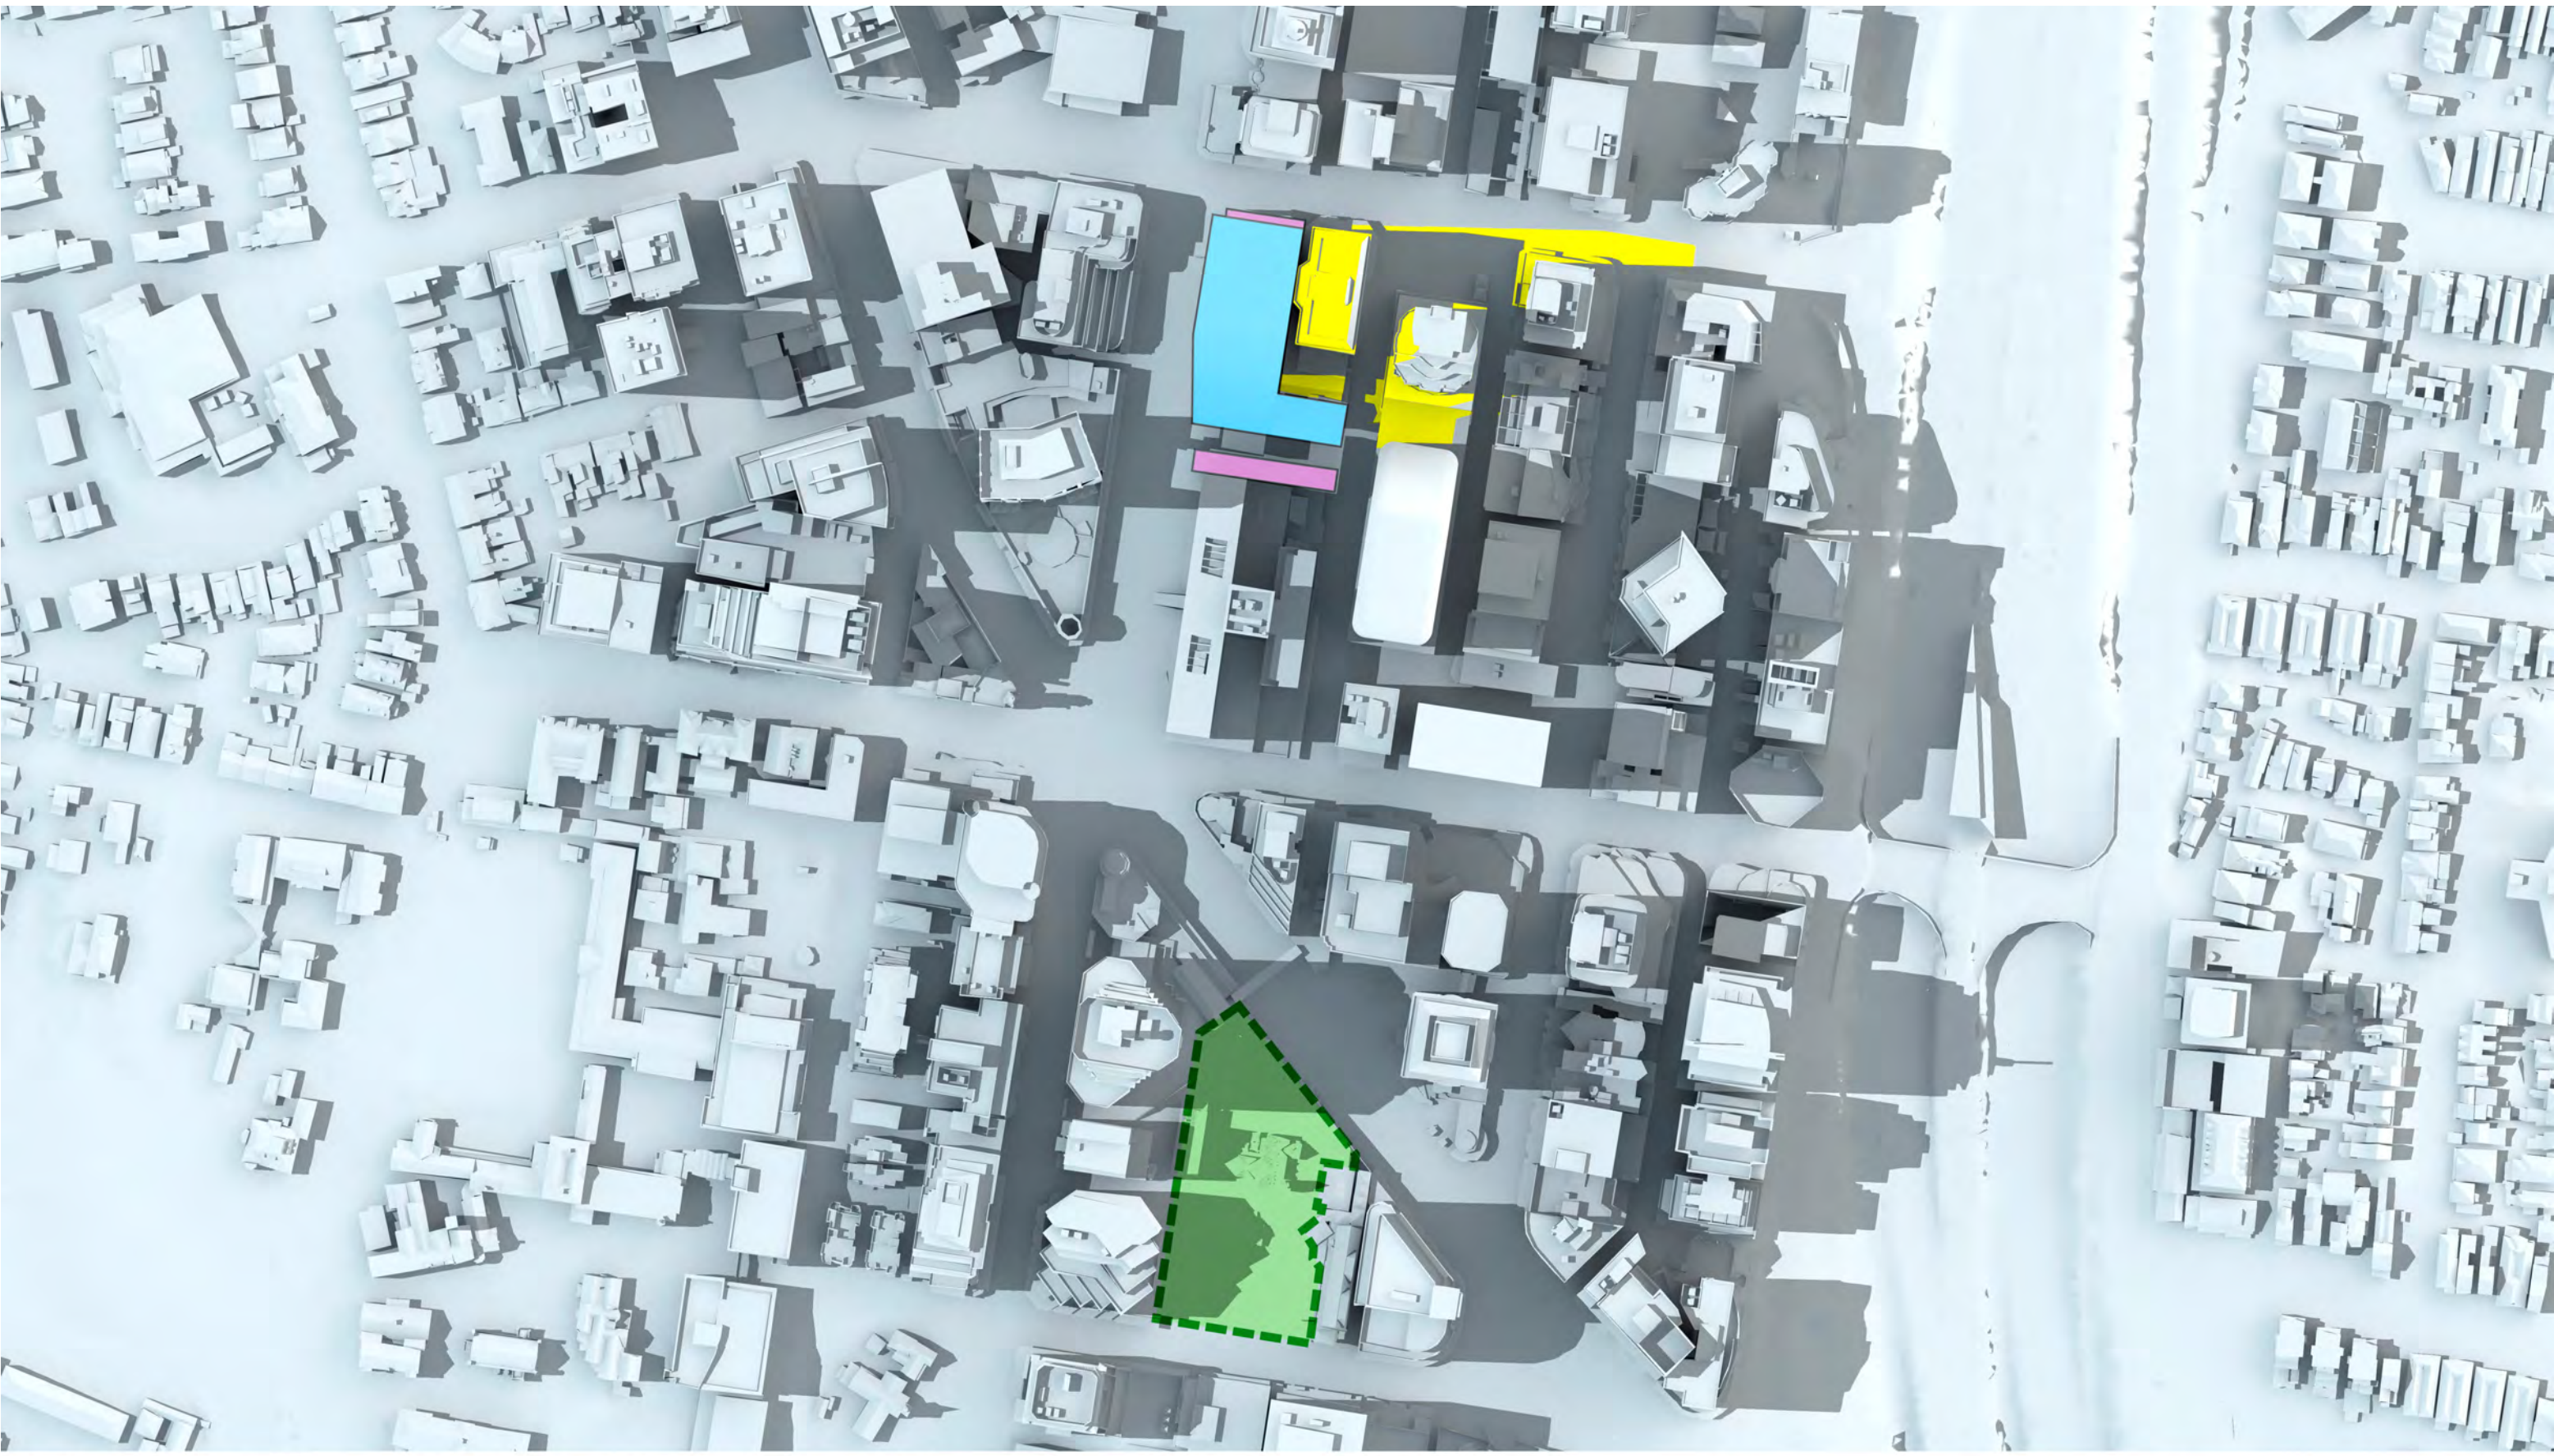

Victoria Cross OSD Envelope Shadow Study

21st December, 3pm AEST

OSD concept SSDA Envelope	Victoria Cross Station CSSI	Shadow cast by Victoria Cross OSD Envelope	Shadow cast by existing North Sydney buildings	Greenwood Plaza