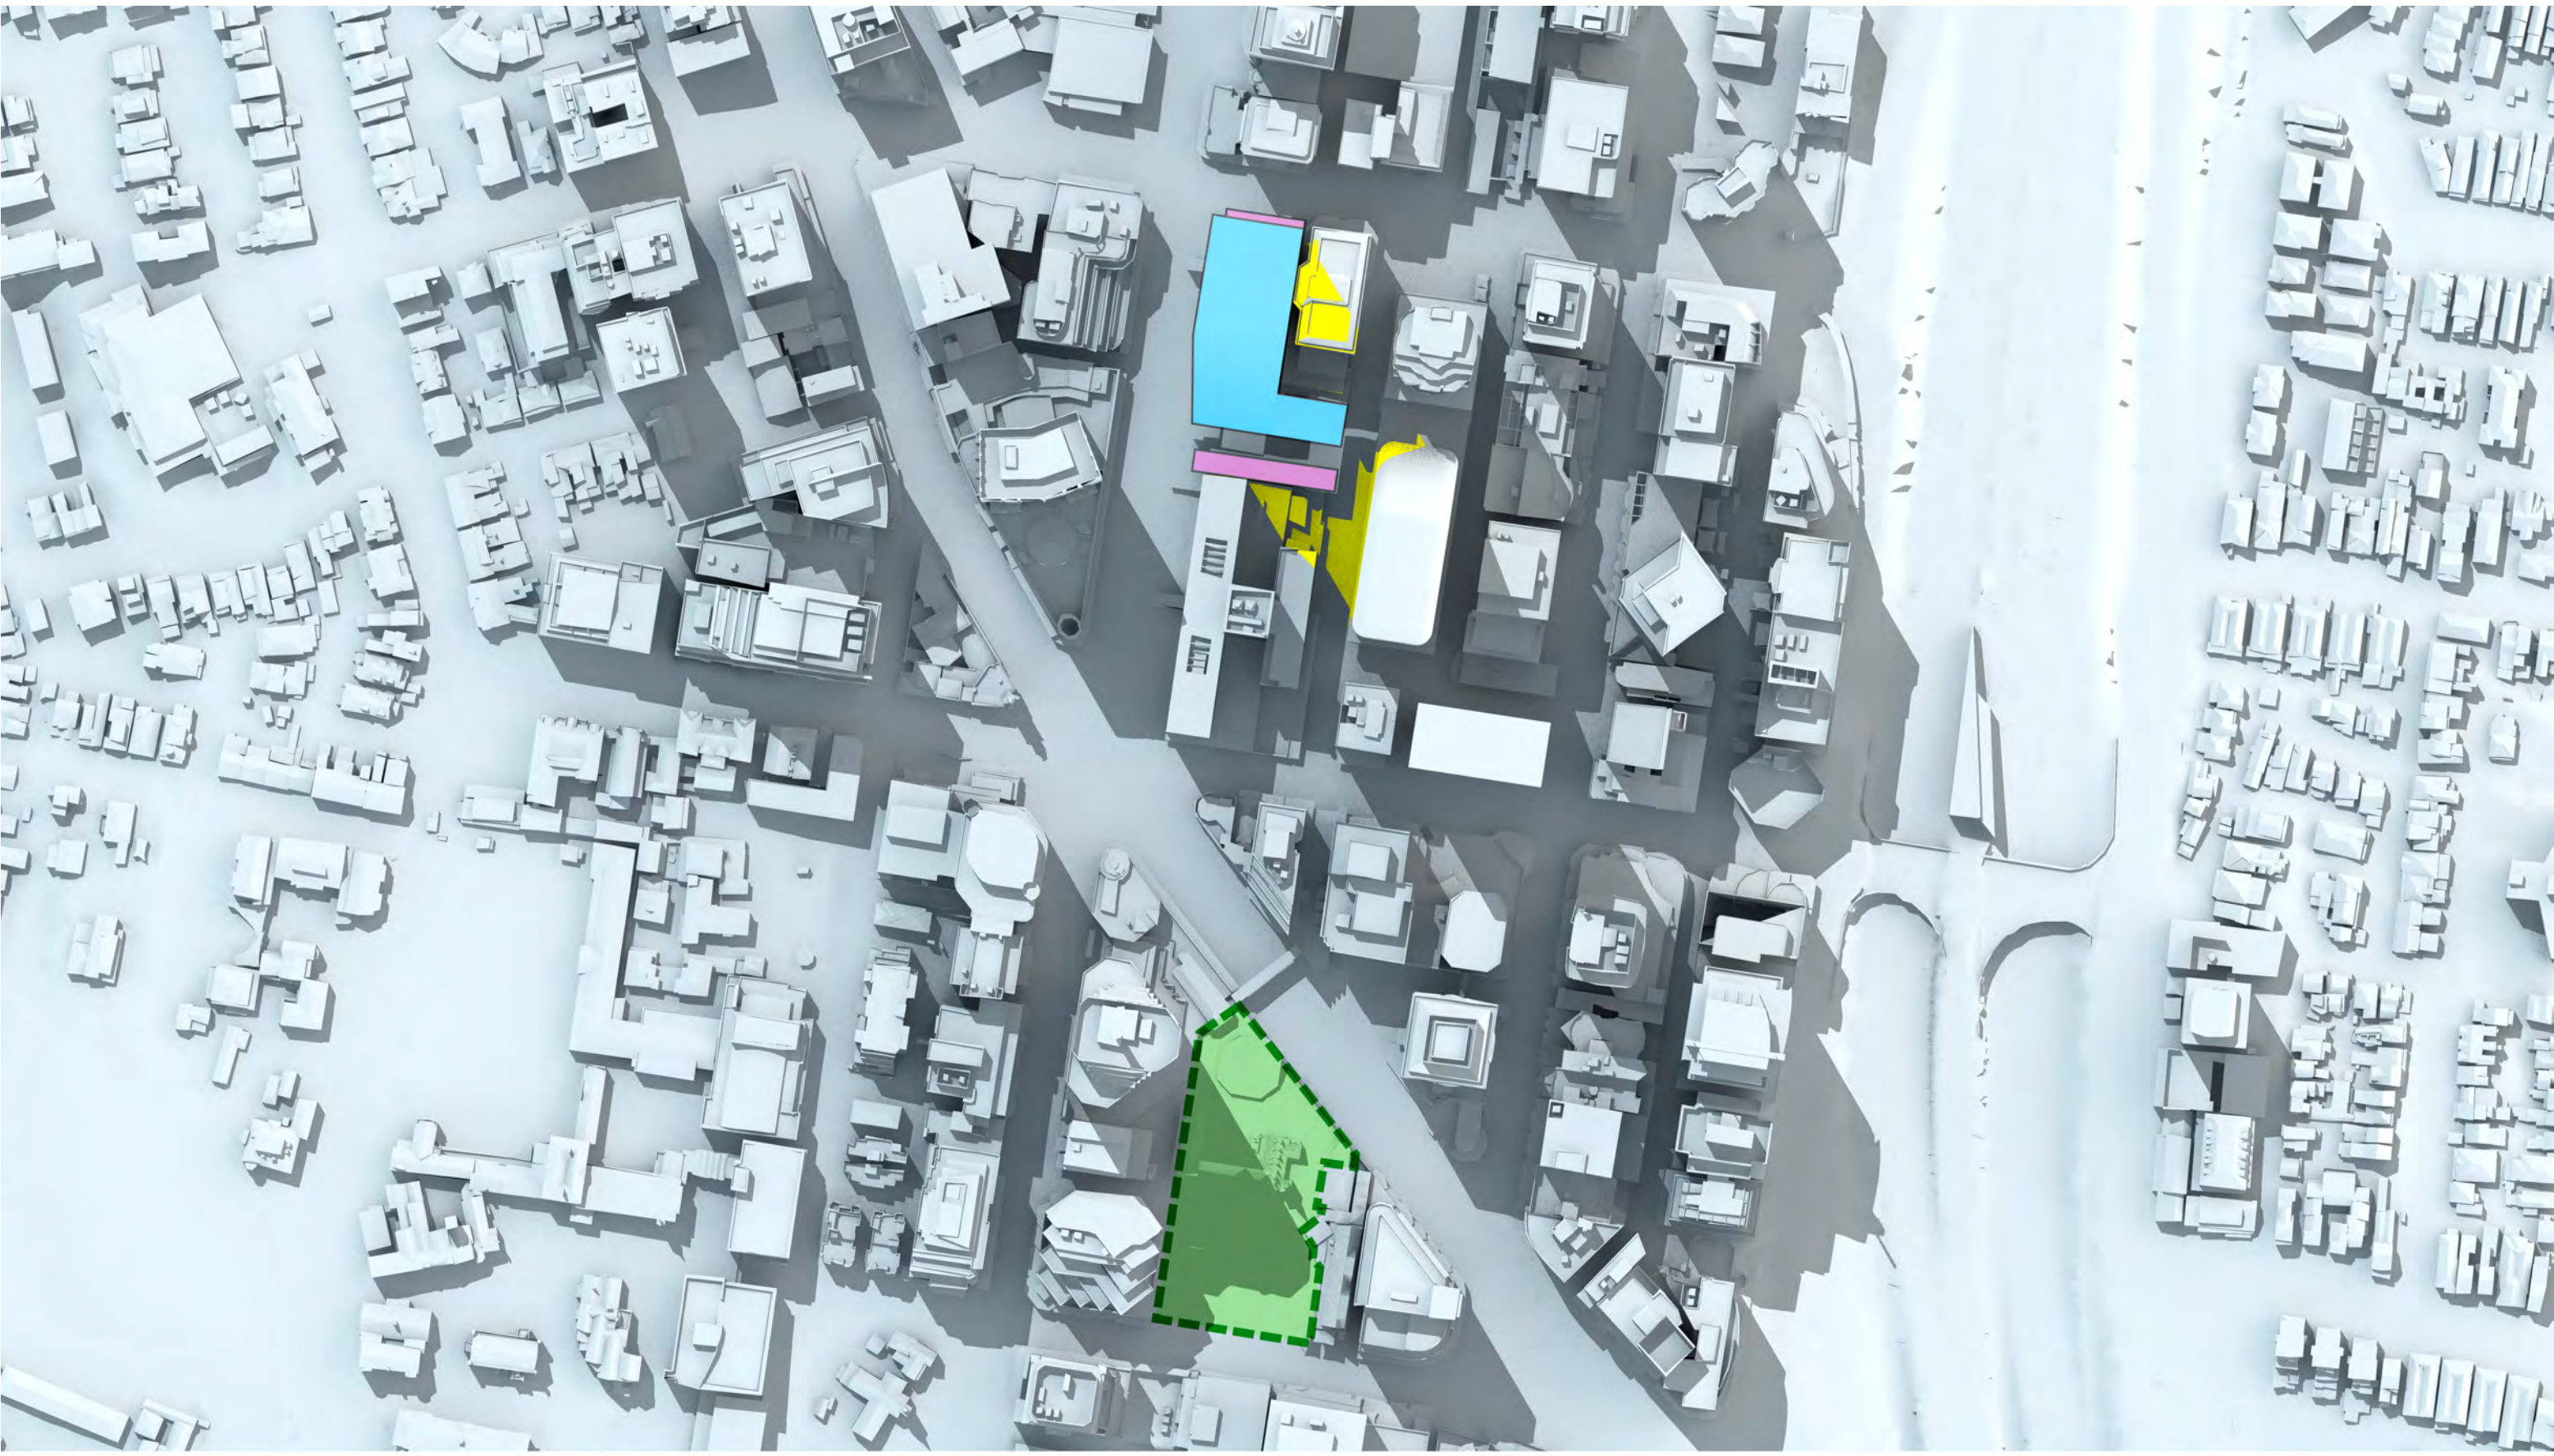

Victoria Cross OSD Envelope Shadow Study

21st September, 1pm AEST

OSD concept SSDA Envelope	Victoria Cross Station CSSI	Shadow cast by Victoria Cross OSD Envelope	Shadow cast by existing North Sydney buildings	Greenwood Plaza