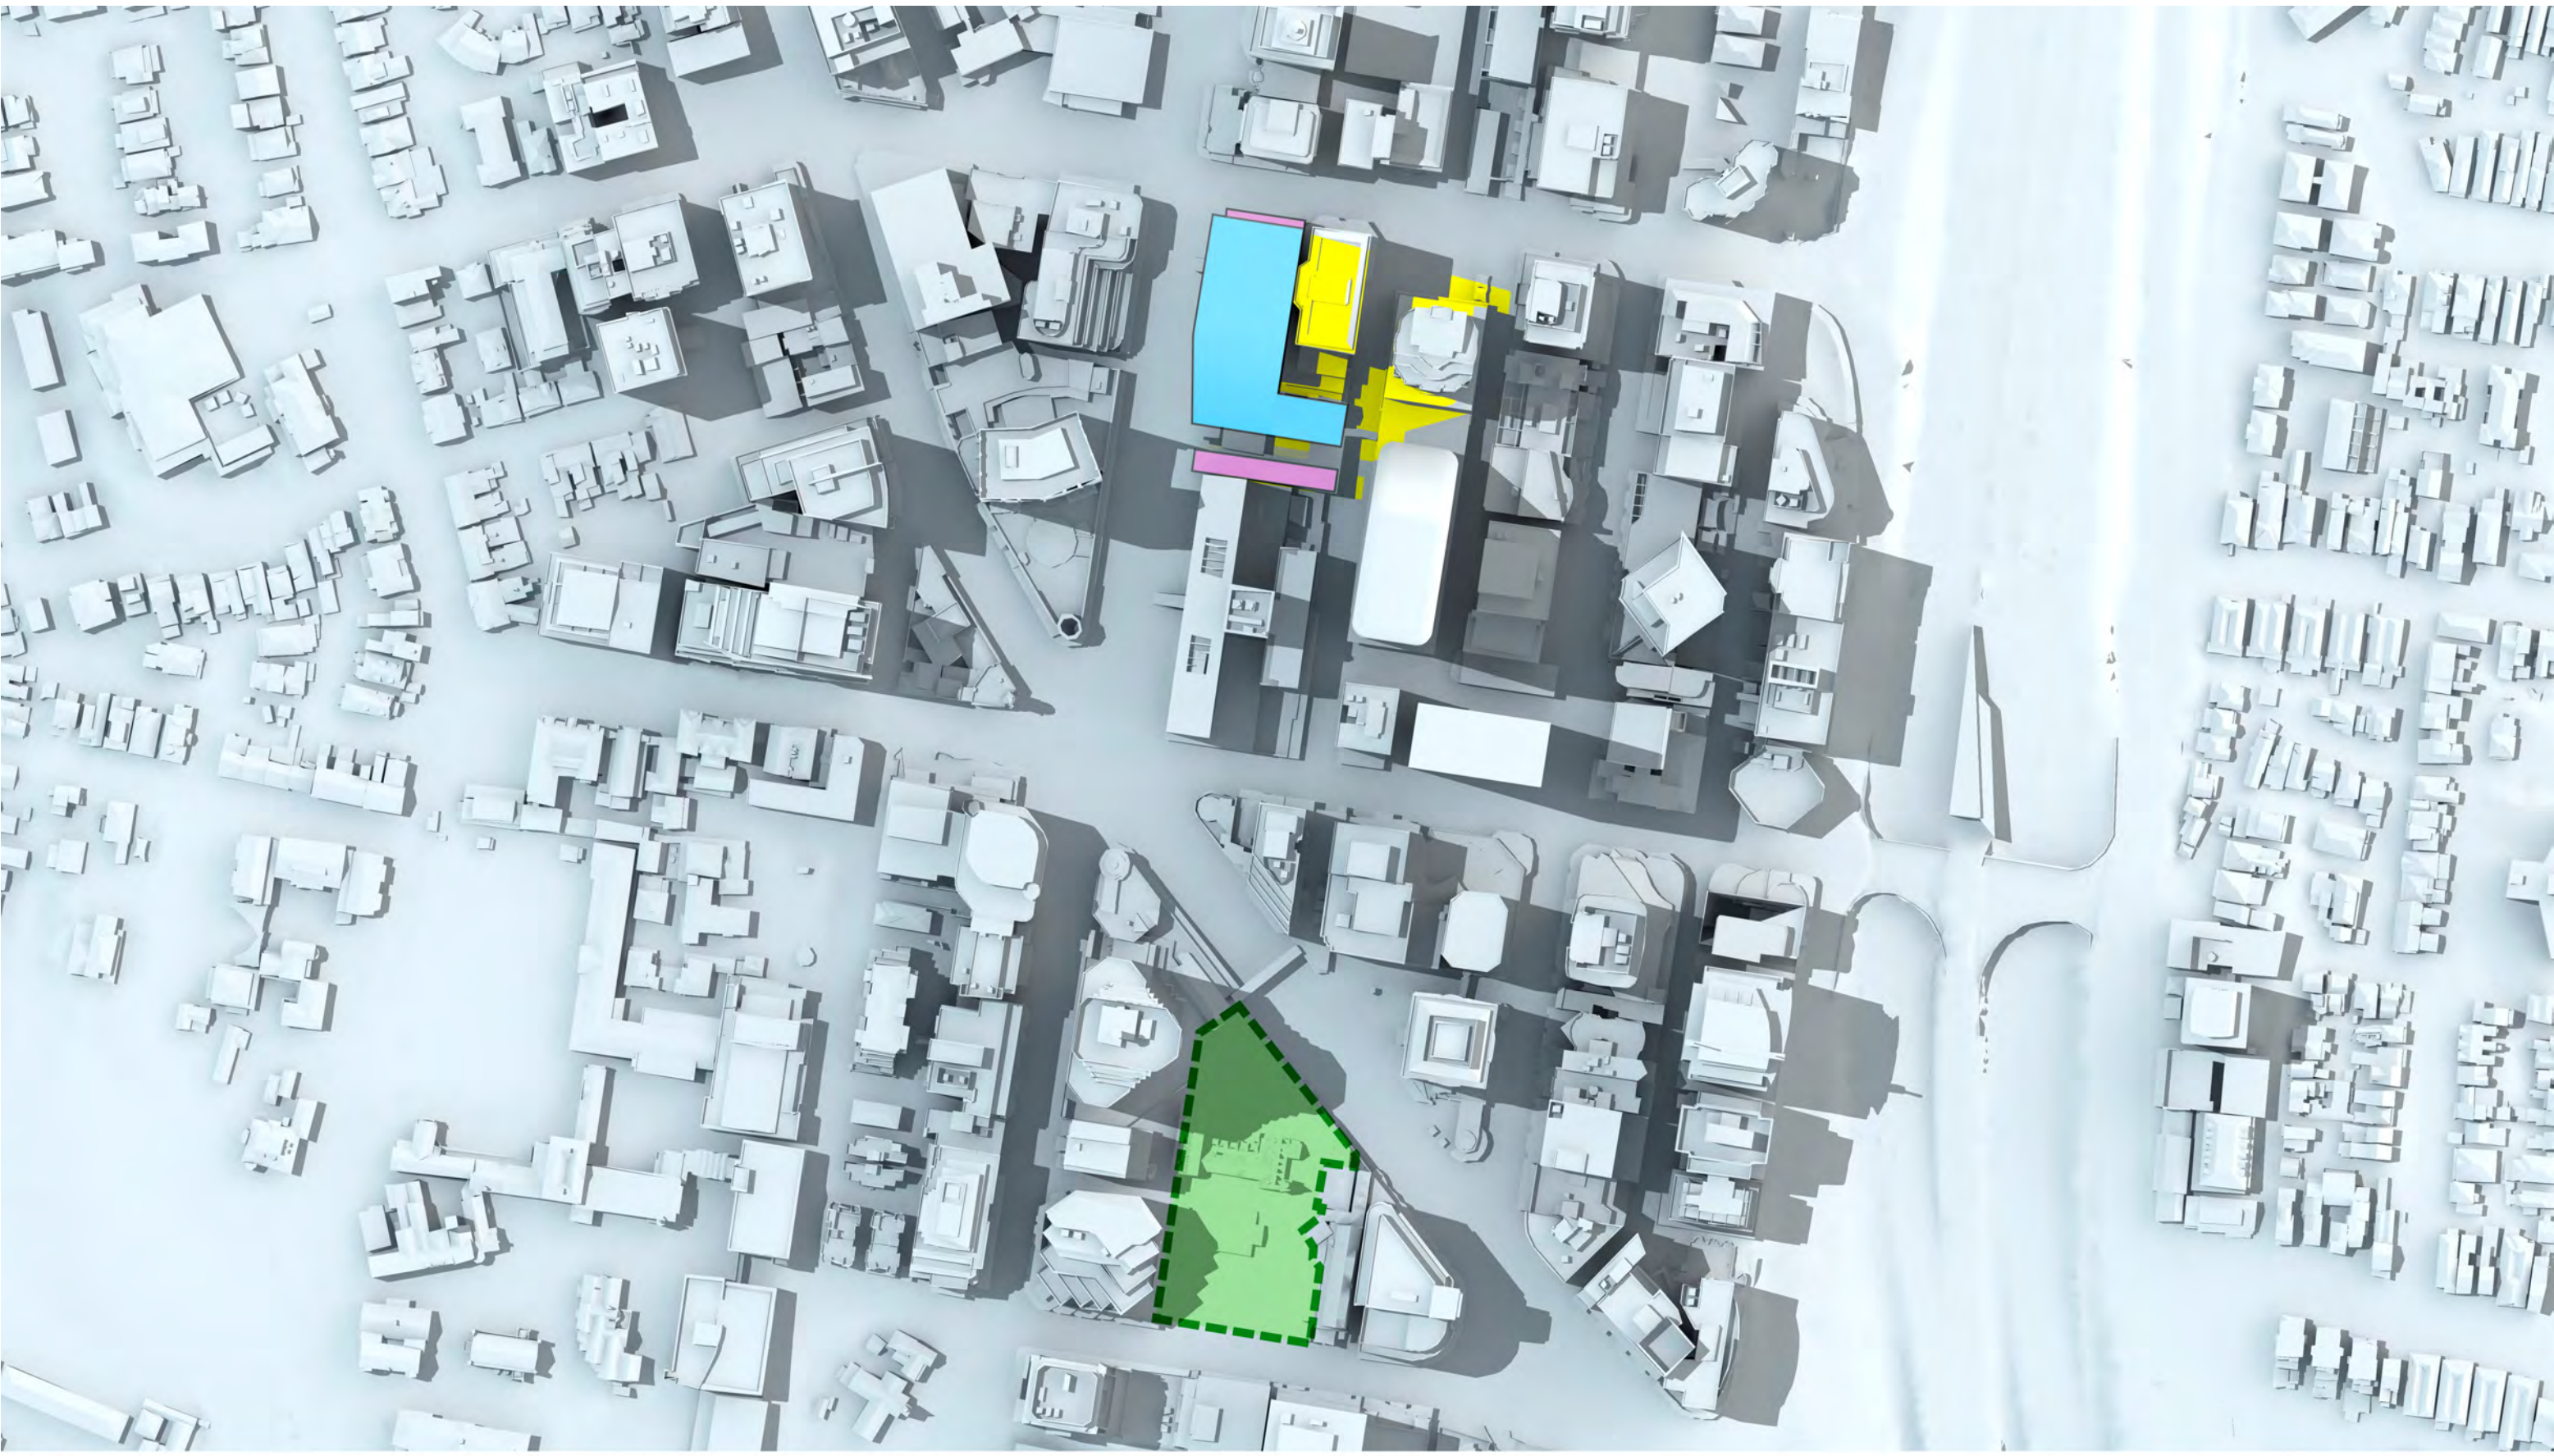

# Victoria Cross OSD Envelope Shadow Study

21st December, 1:30pm AEST

-  OSD concept SSSA Envelope
-  Victoria Cross Station CSSI
-  Shadow cast by Victoria Cross OSD Envelope
-  Shadow cast by existing North Sydney buildings
-  Greenwood Plaza