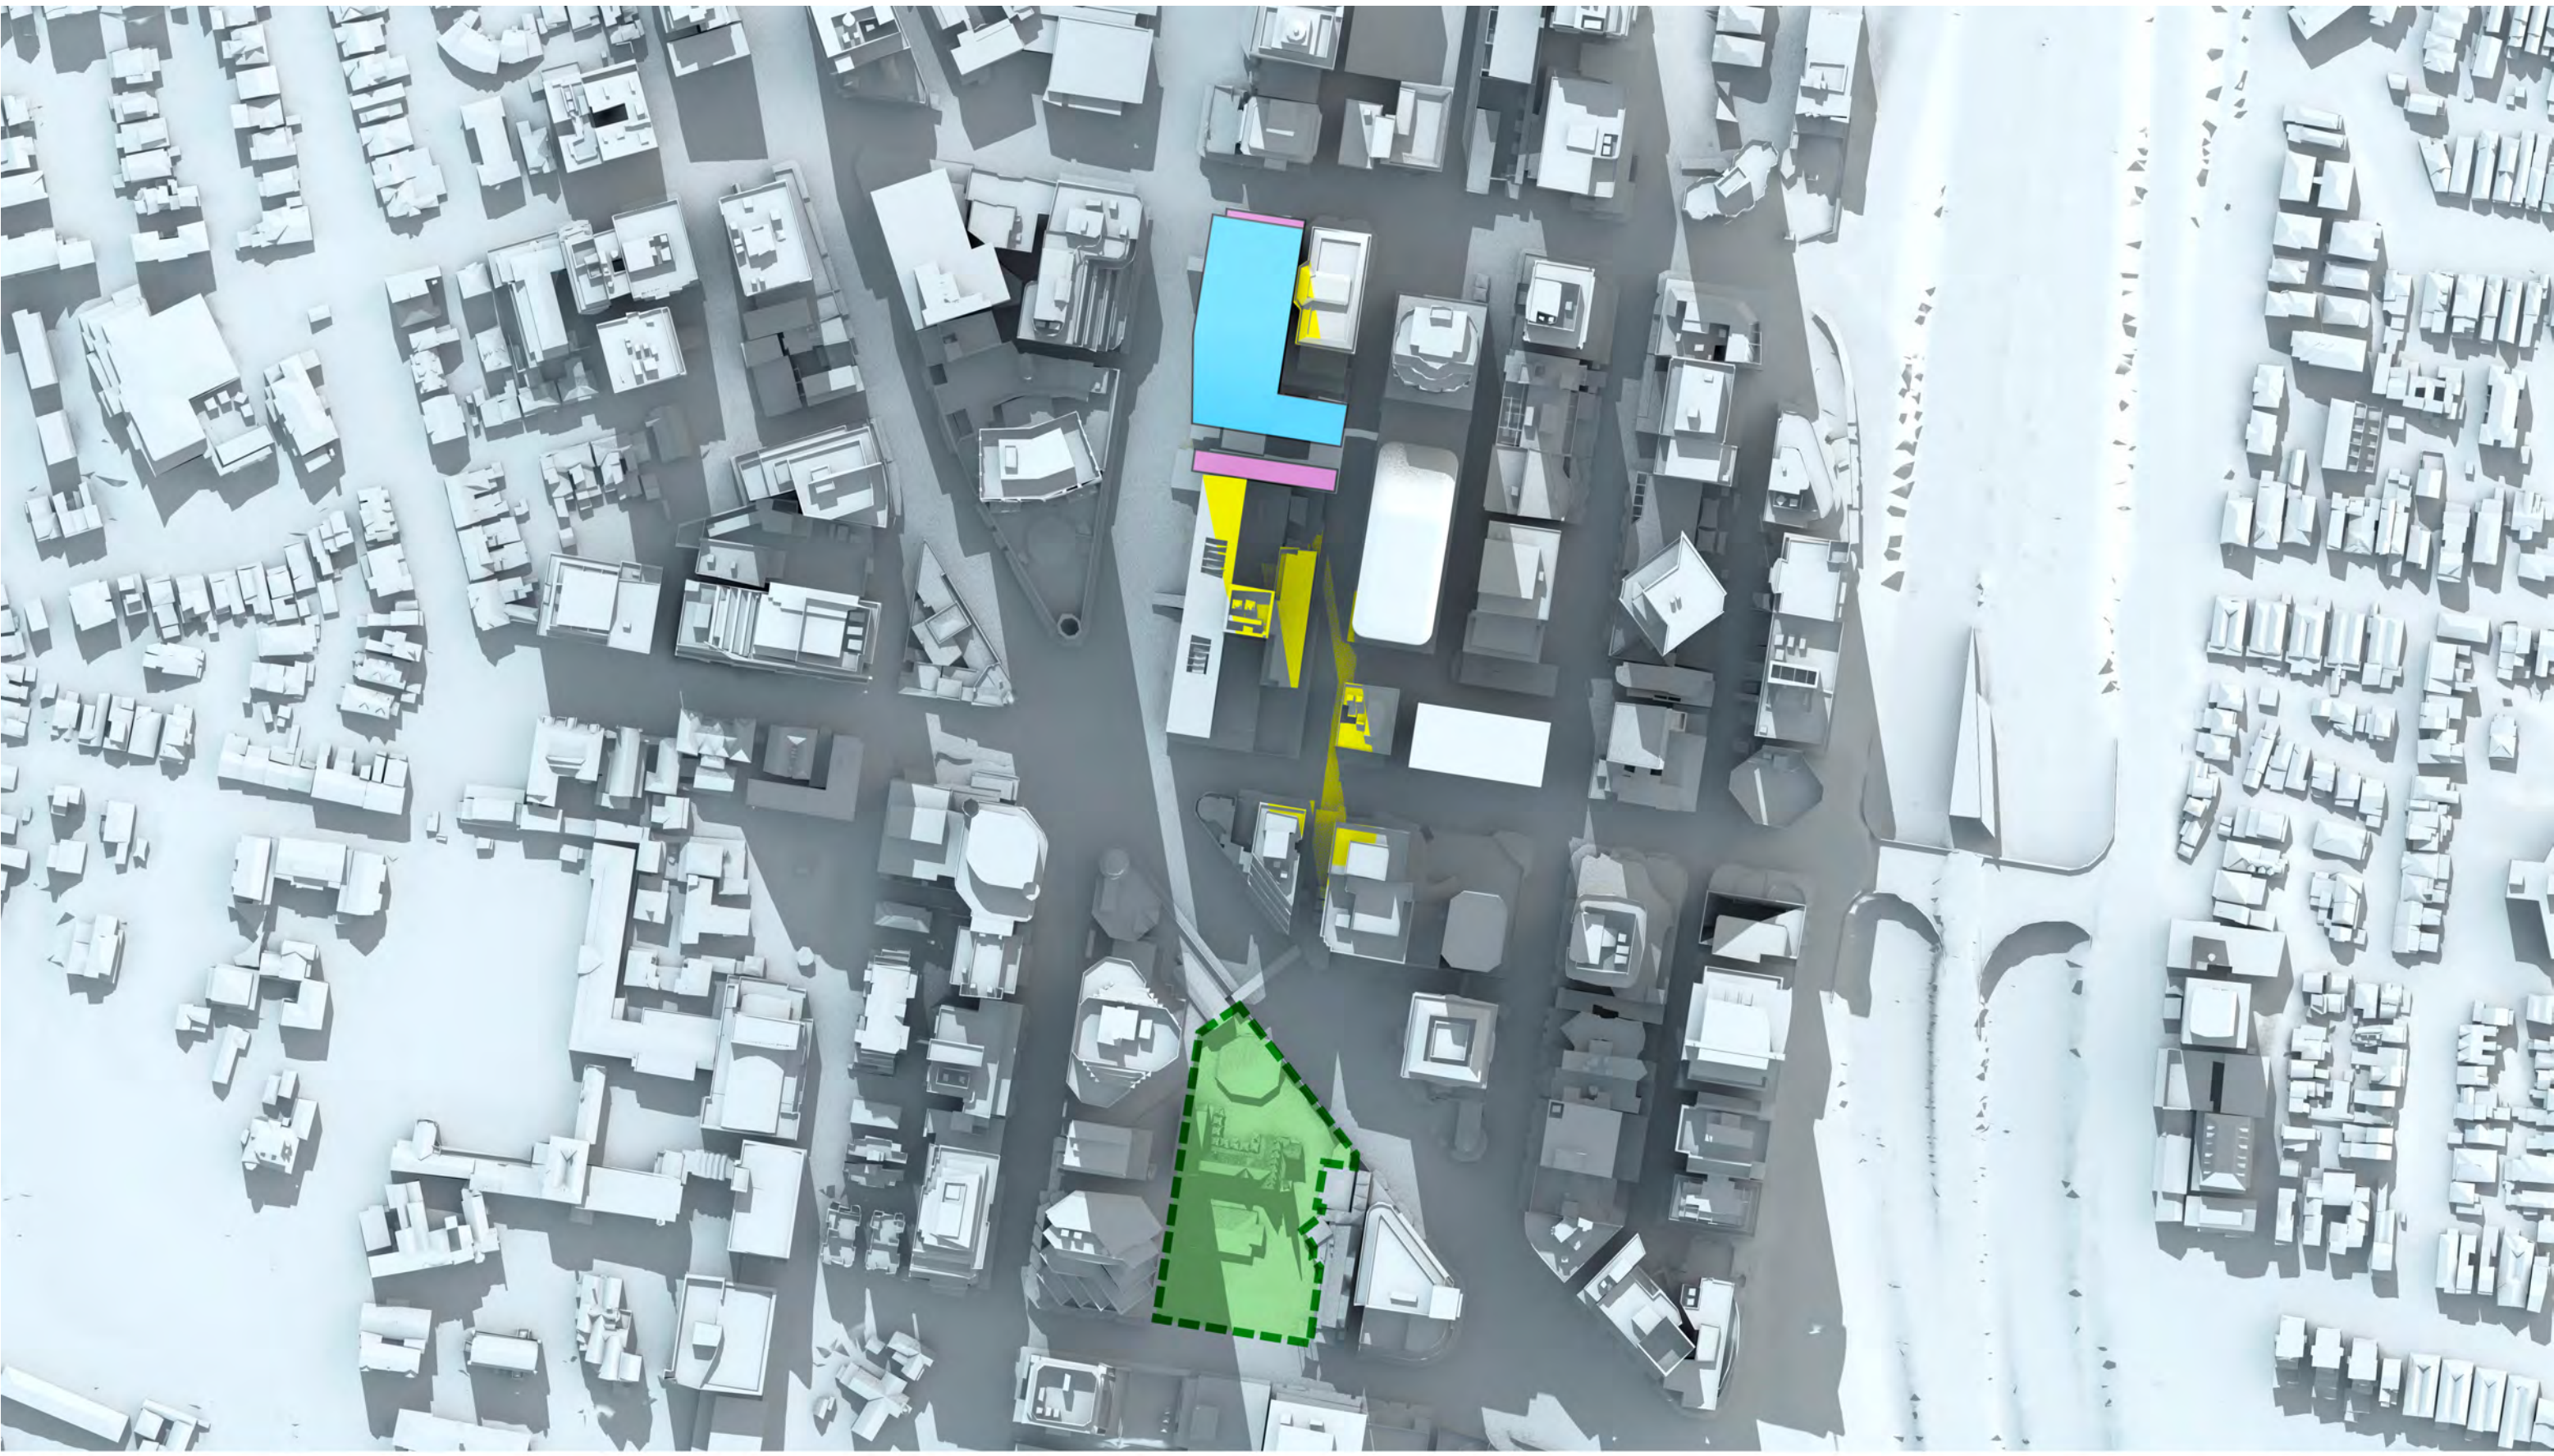

Victoria Cross OSD Envelope Shadow Study

21st June, 12:30pm AEST

OSD concept SSDA Envelope	Victoria Cross Station CSSI	Shadow cast by Victoria Cross OSD Envelope	Shadow cast by existing North Sydney buildings	Greenwood Plaza