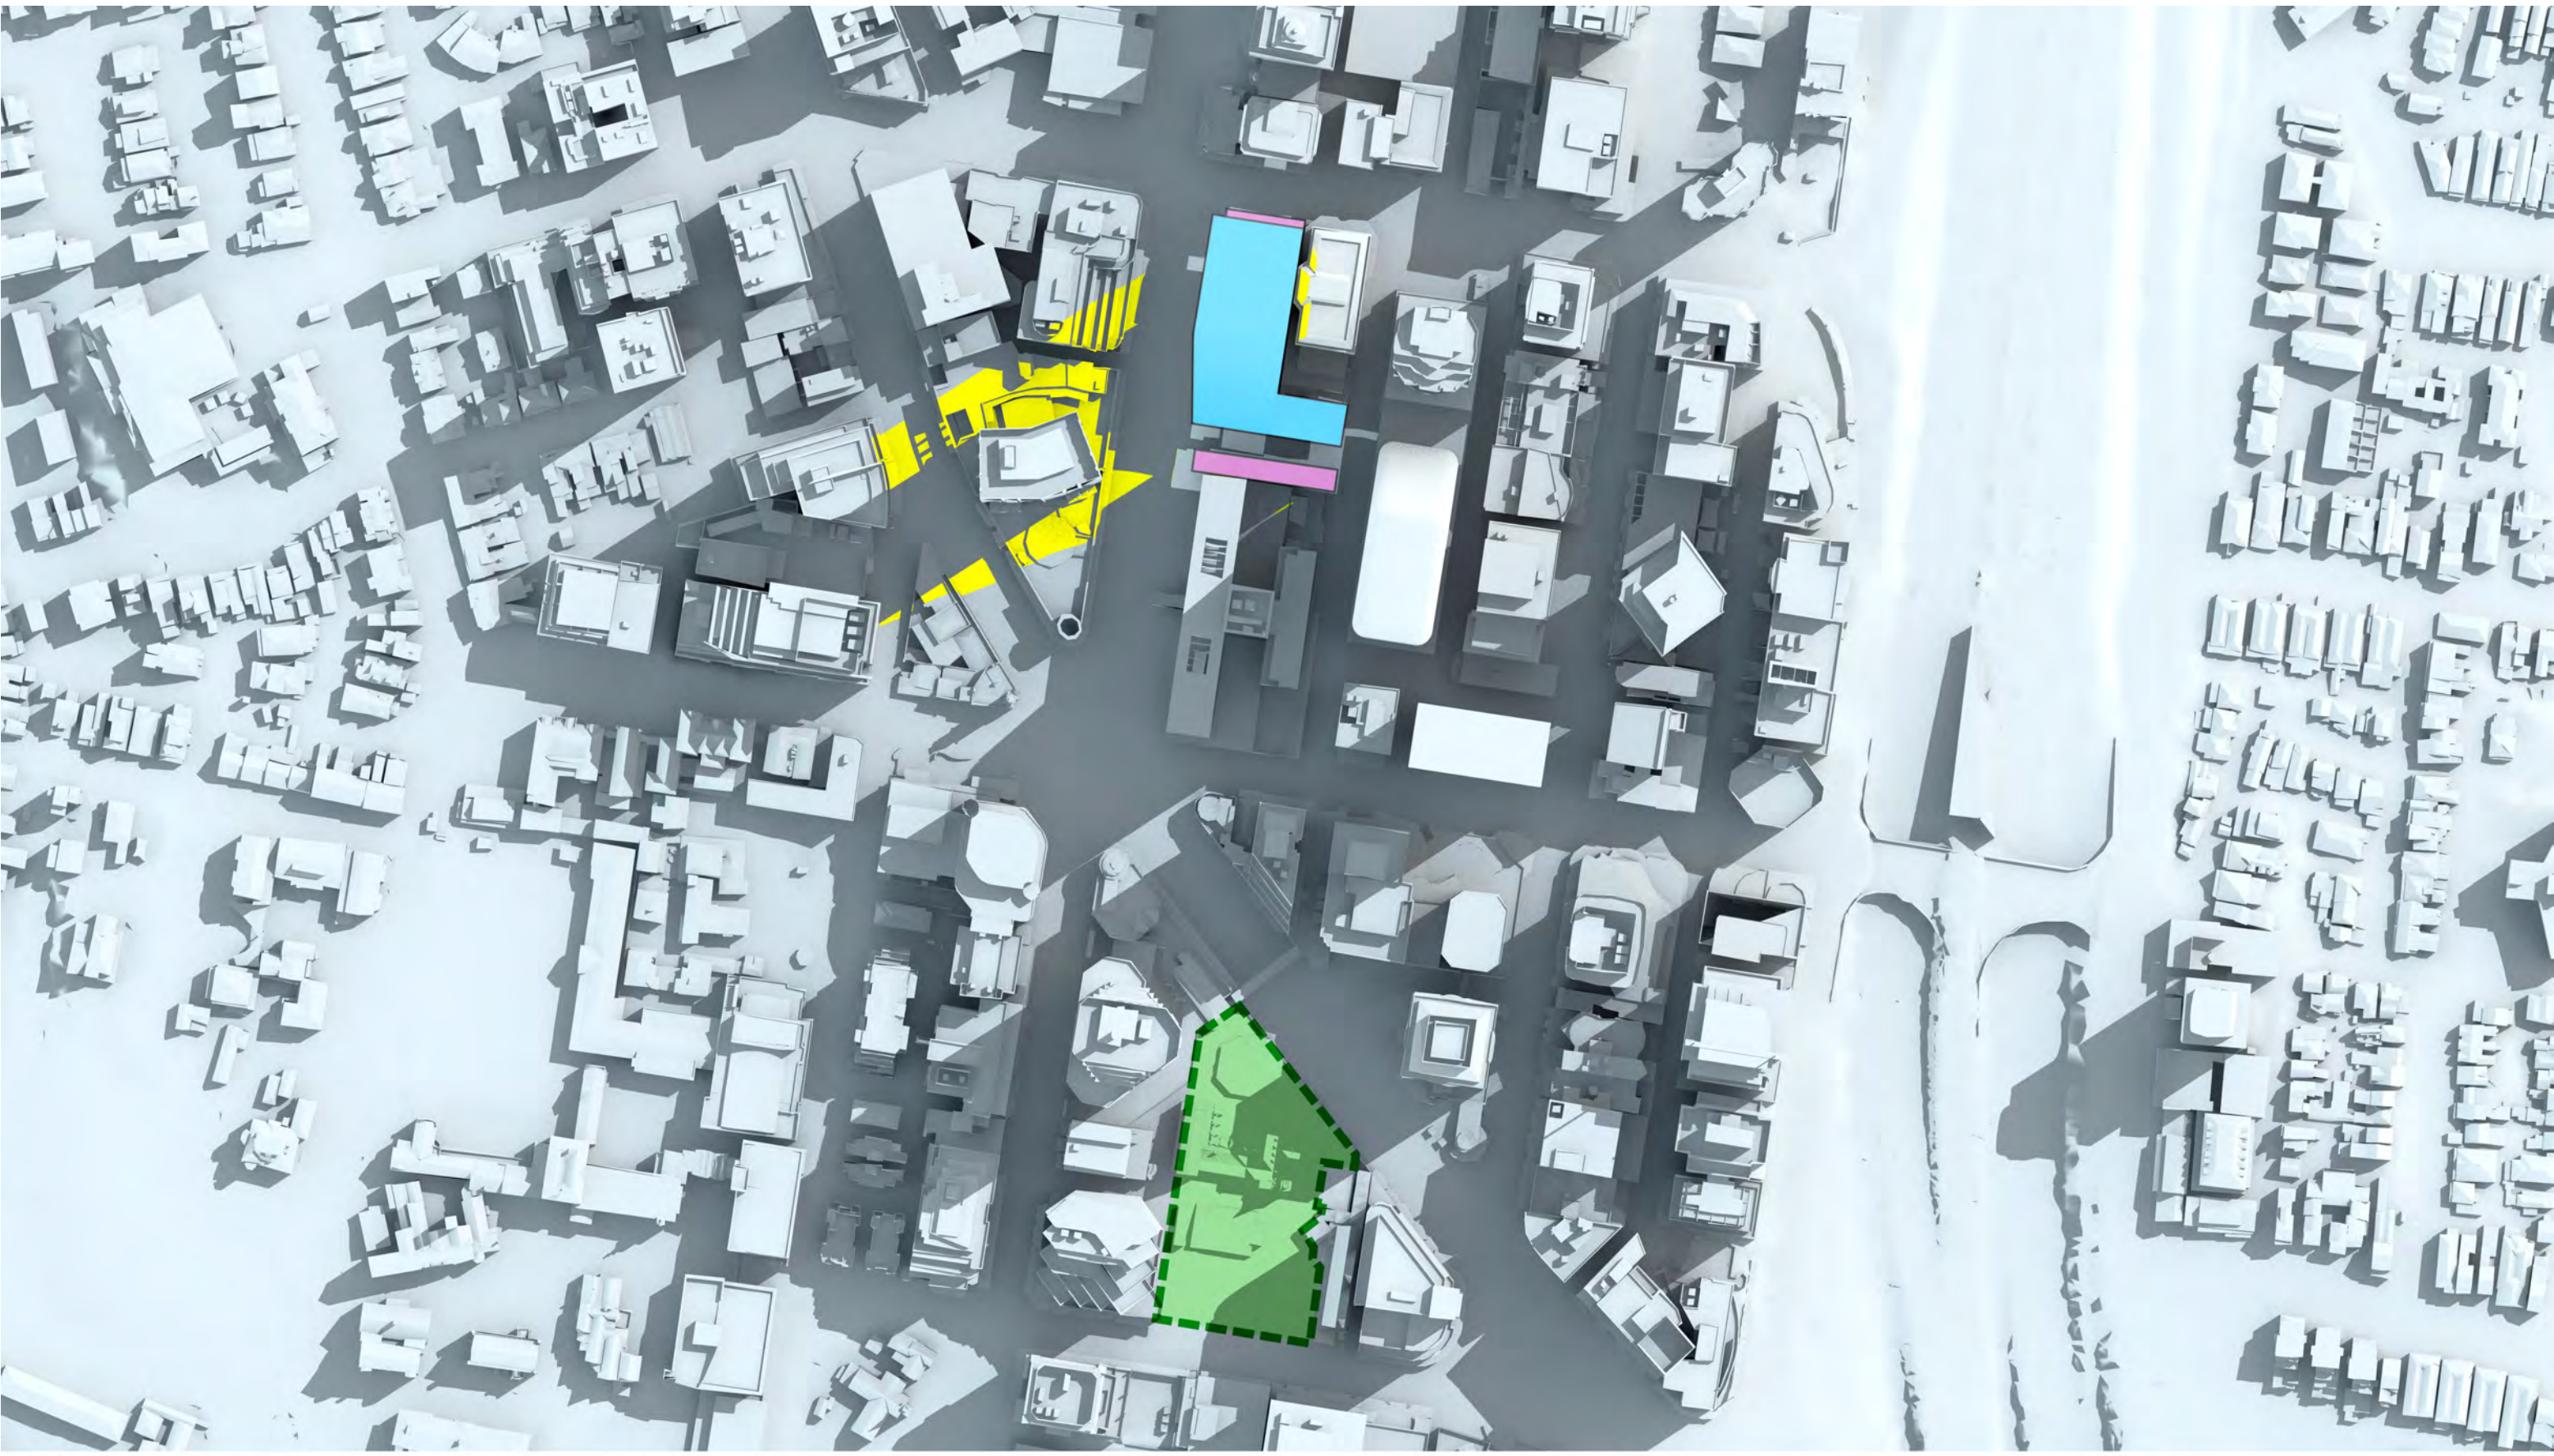

Victoria Cross OSD Envelope Shadow Study

21st September, 9am AEST

OSD concept SSSA Envelope

Victoria Cross Station CSSI

Shadow cast by Victoria Cross OSD Envelope

Shadow cast by existing North Sydney buildings

Greenwood Plaza