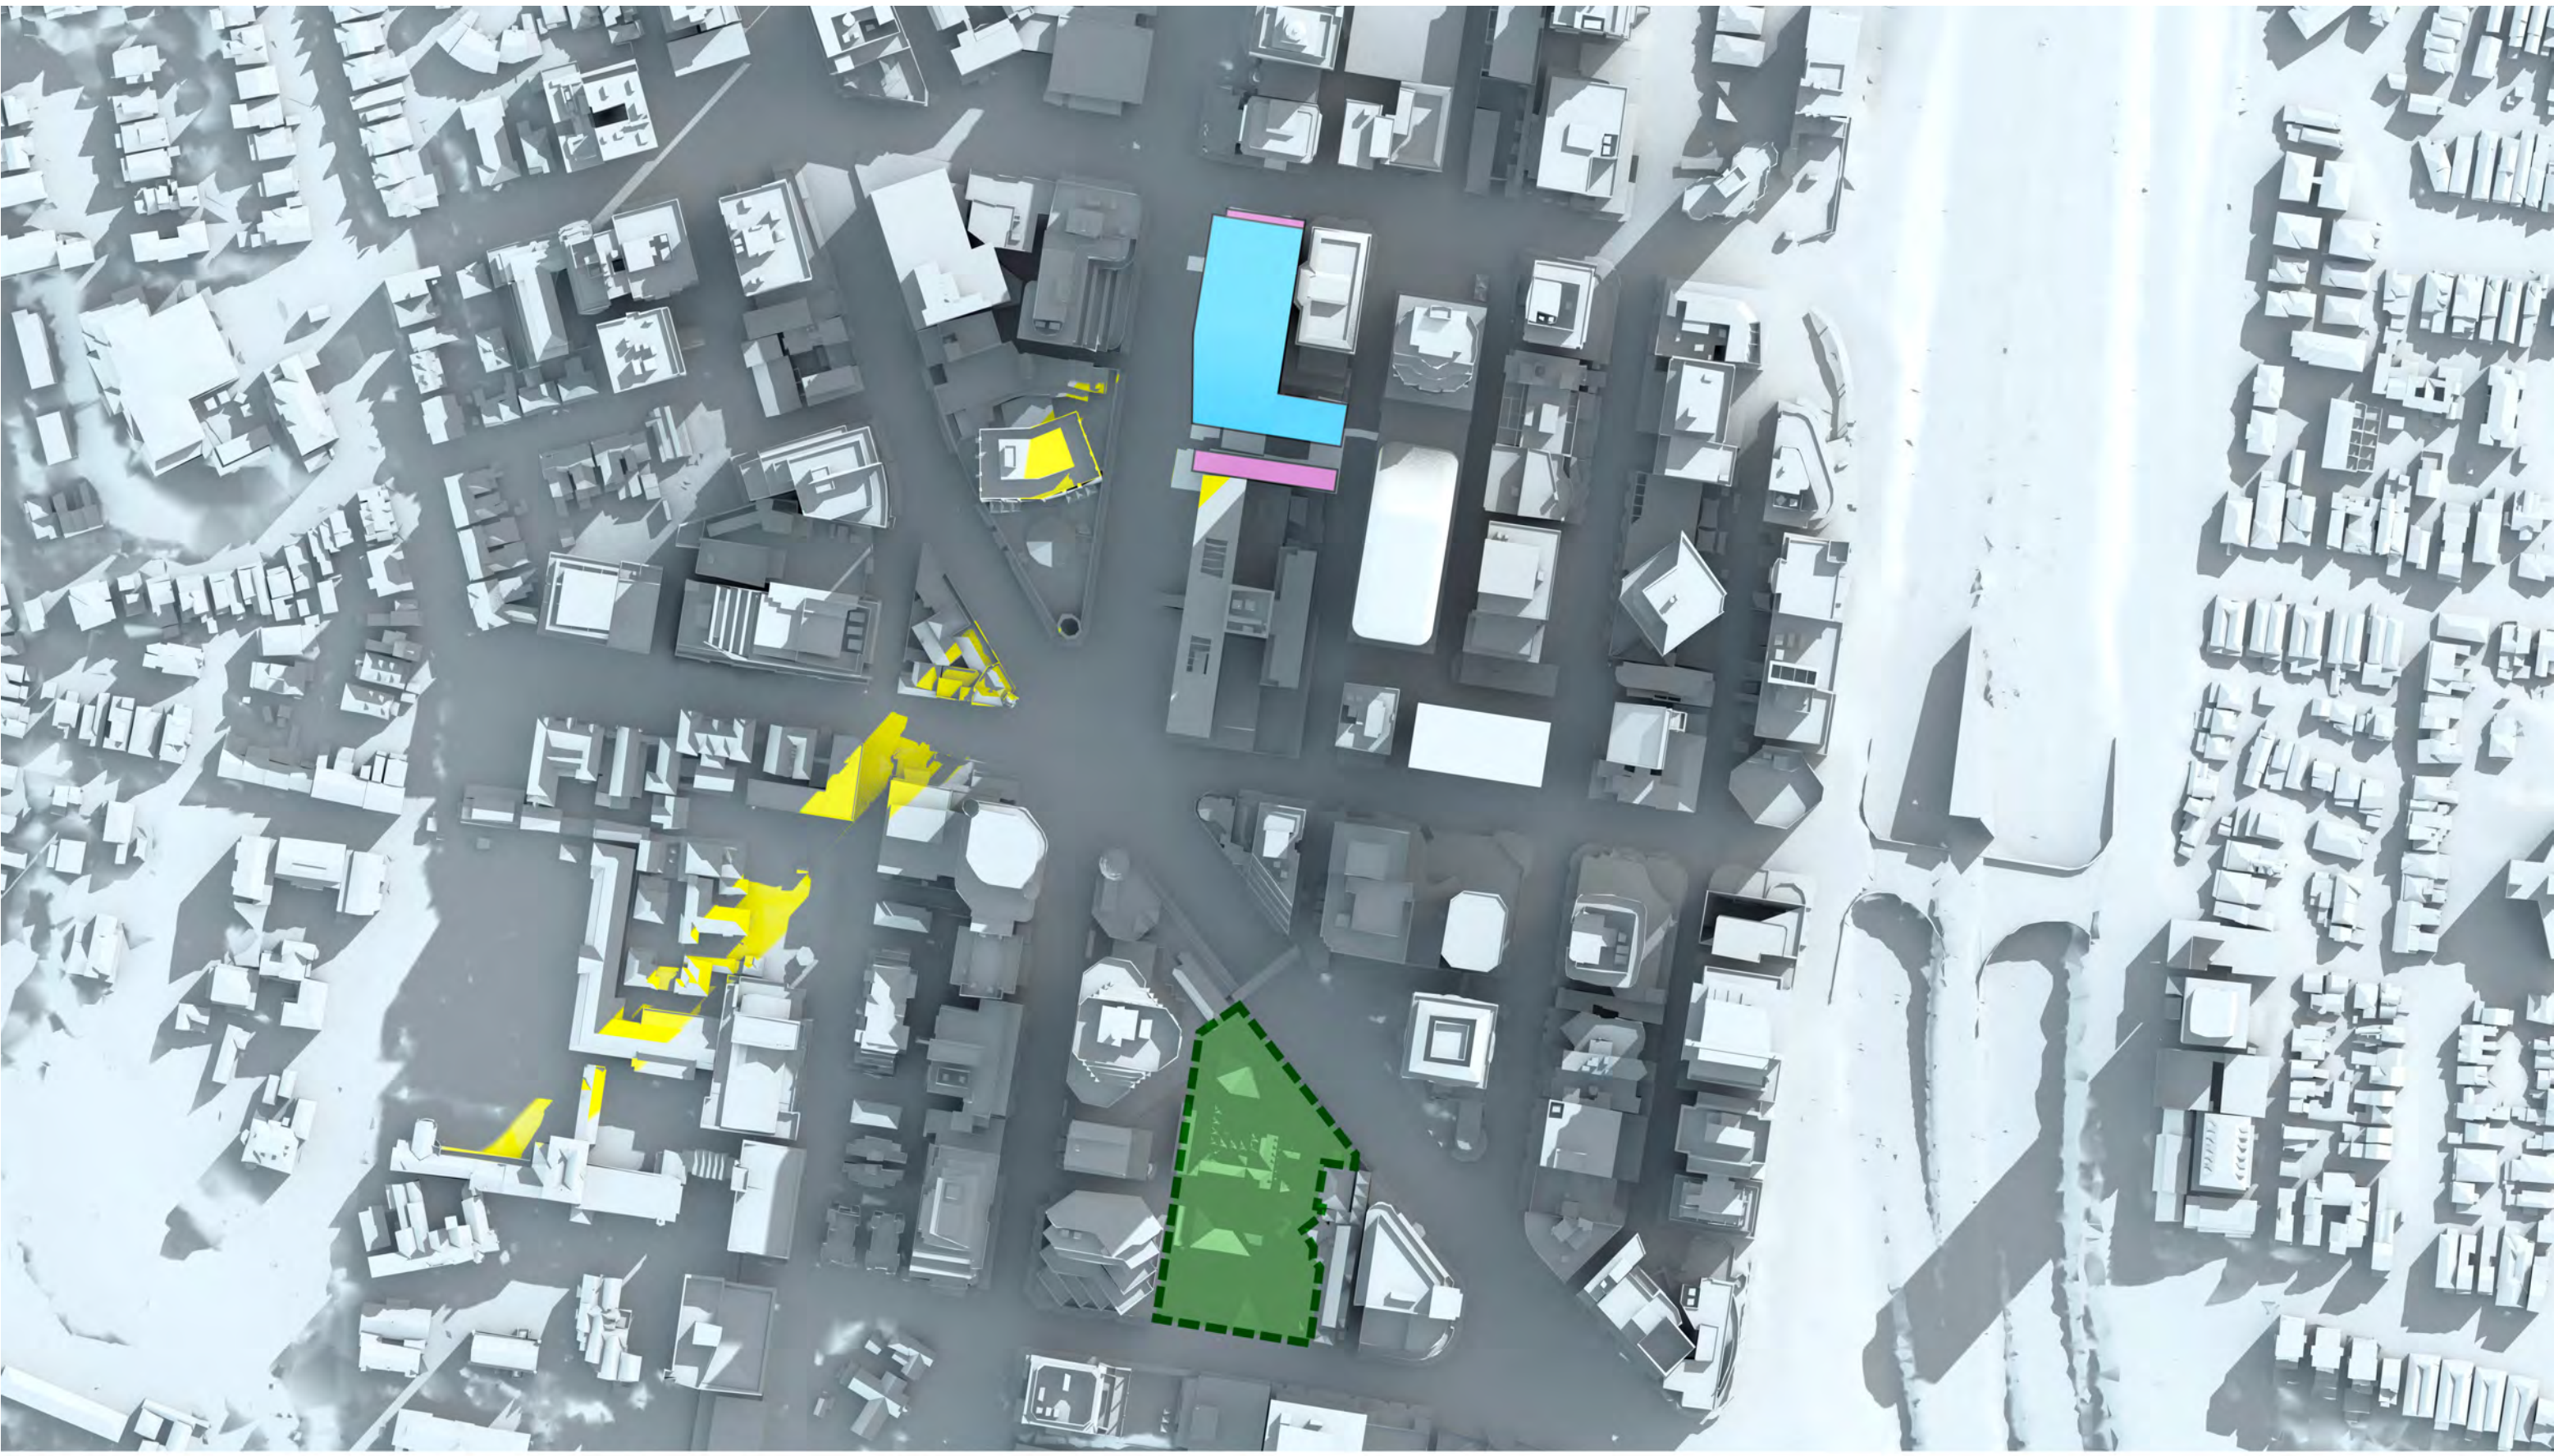

Victoria Cross OSD Envelope Shadow Study

21st June, 9am AEST

OSD concept SSSA Envelope	Victoria Cross Station CSSI	Shadow cast by Victoria Cross OSD Envelope	Shadow cast by existing North Sydney buildings	Greenwood Plaza