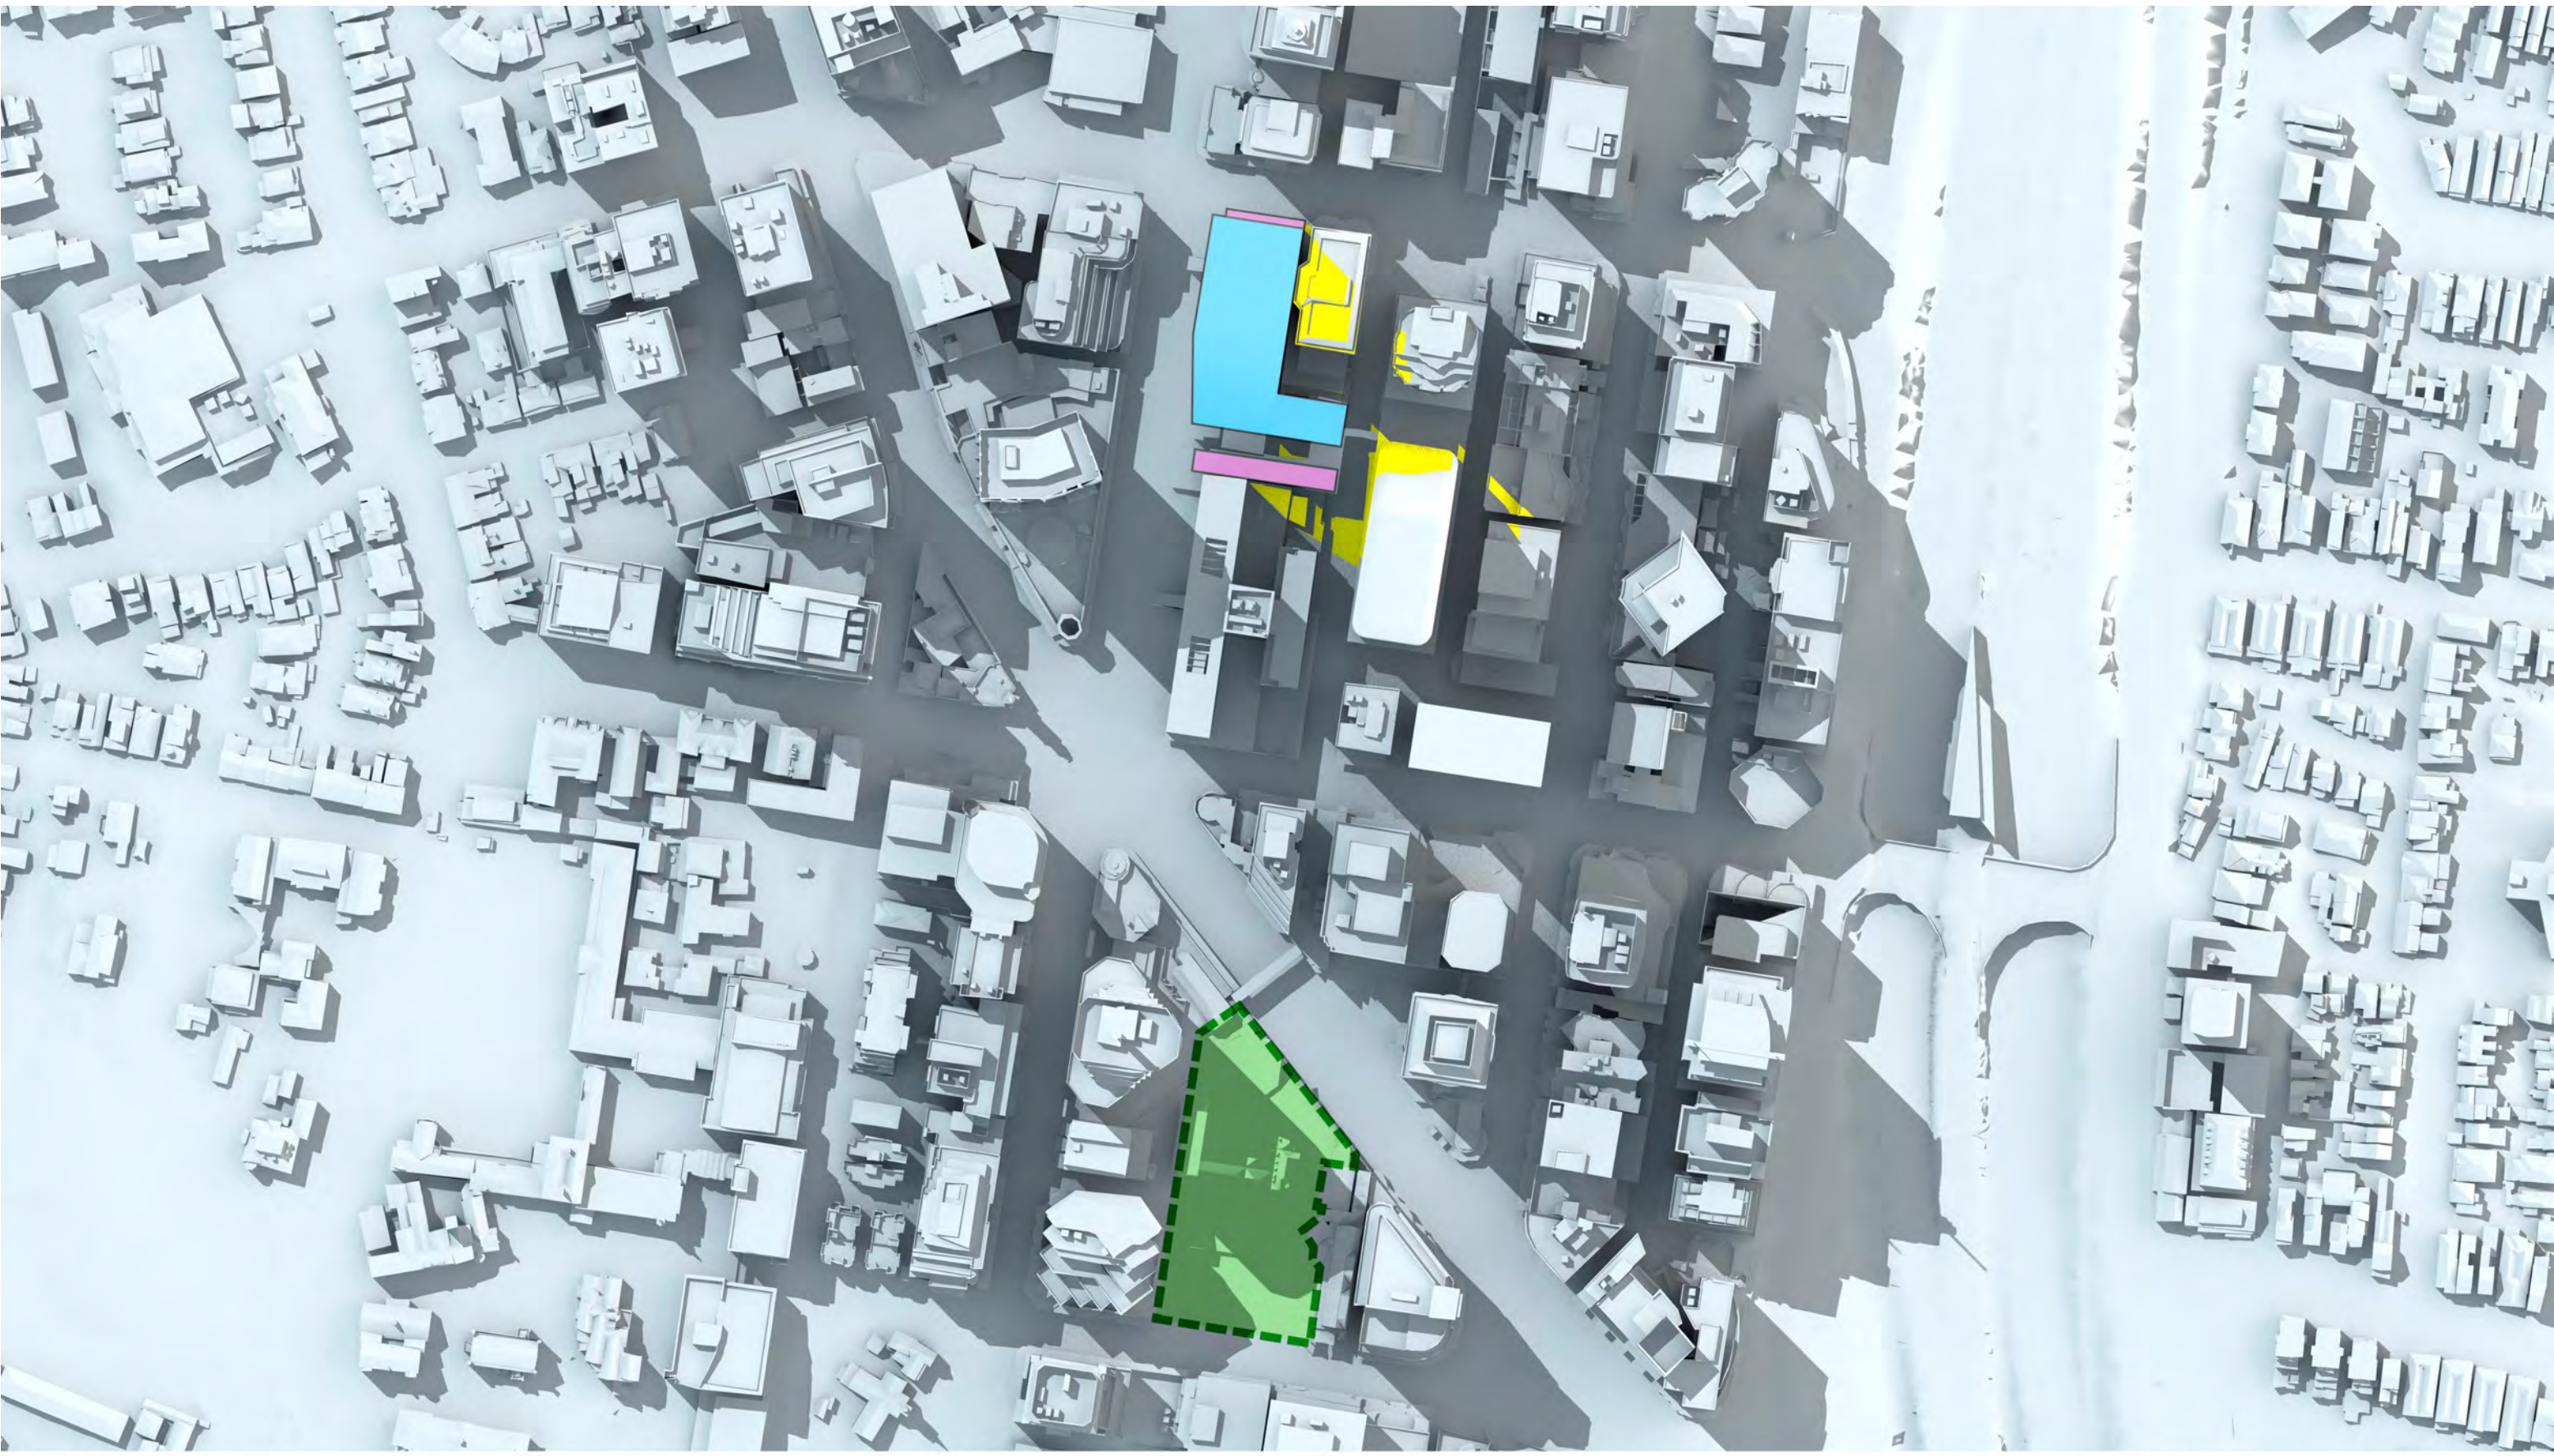

Victoria Cross OSD Envelope Shadow Study

21st September, 1:45pm AEST

OSD concept SSDA Envelope	Victoria Cross Station CSSI	Shadow cast by Victoria Cross OSD Envelope	Shadow cast by existing North Sydney buildings	Greenwood Plaza