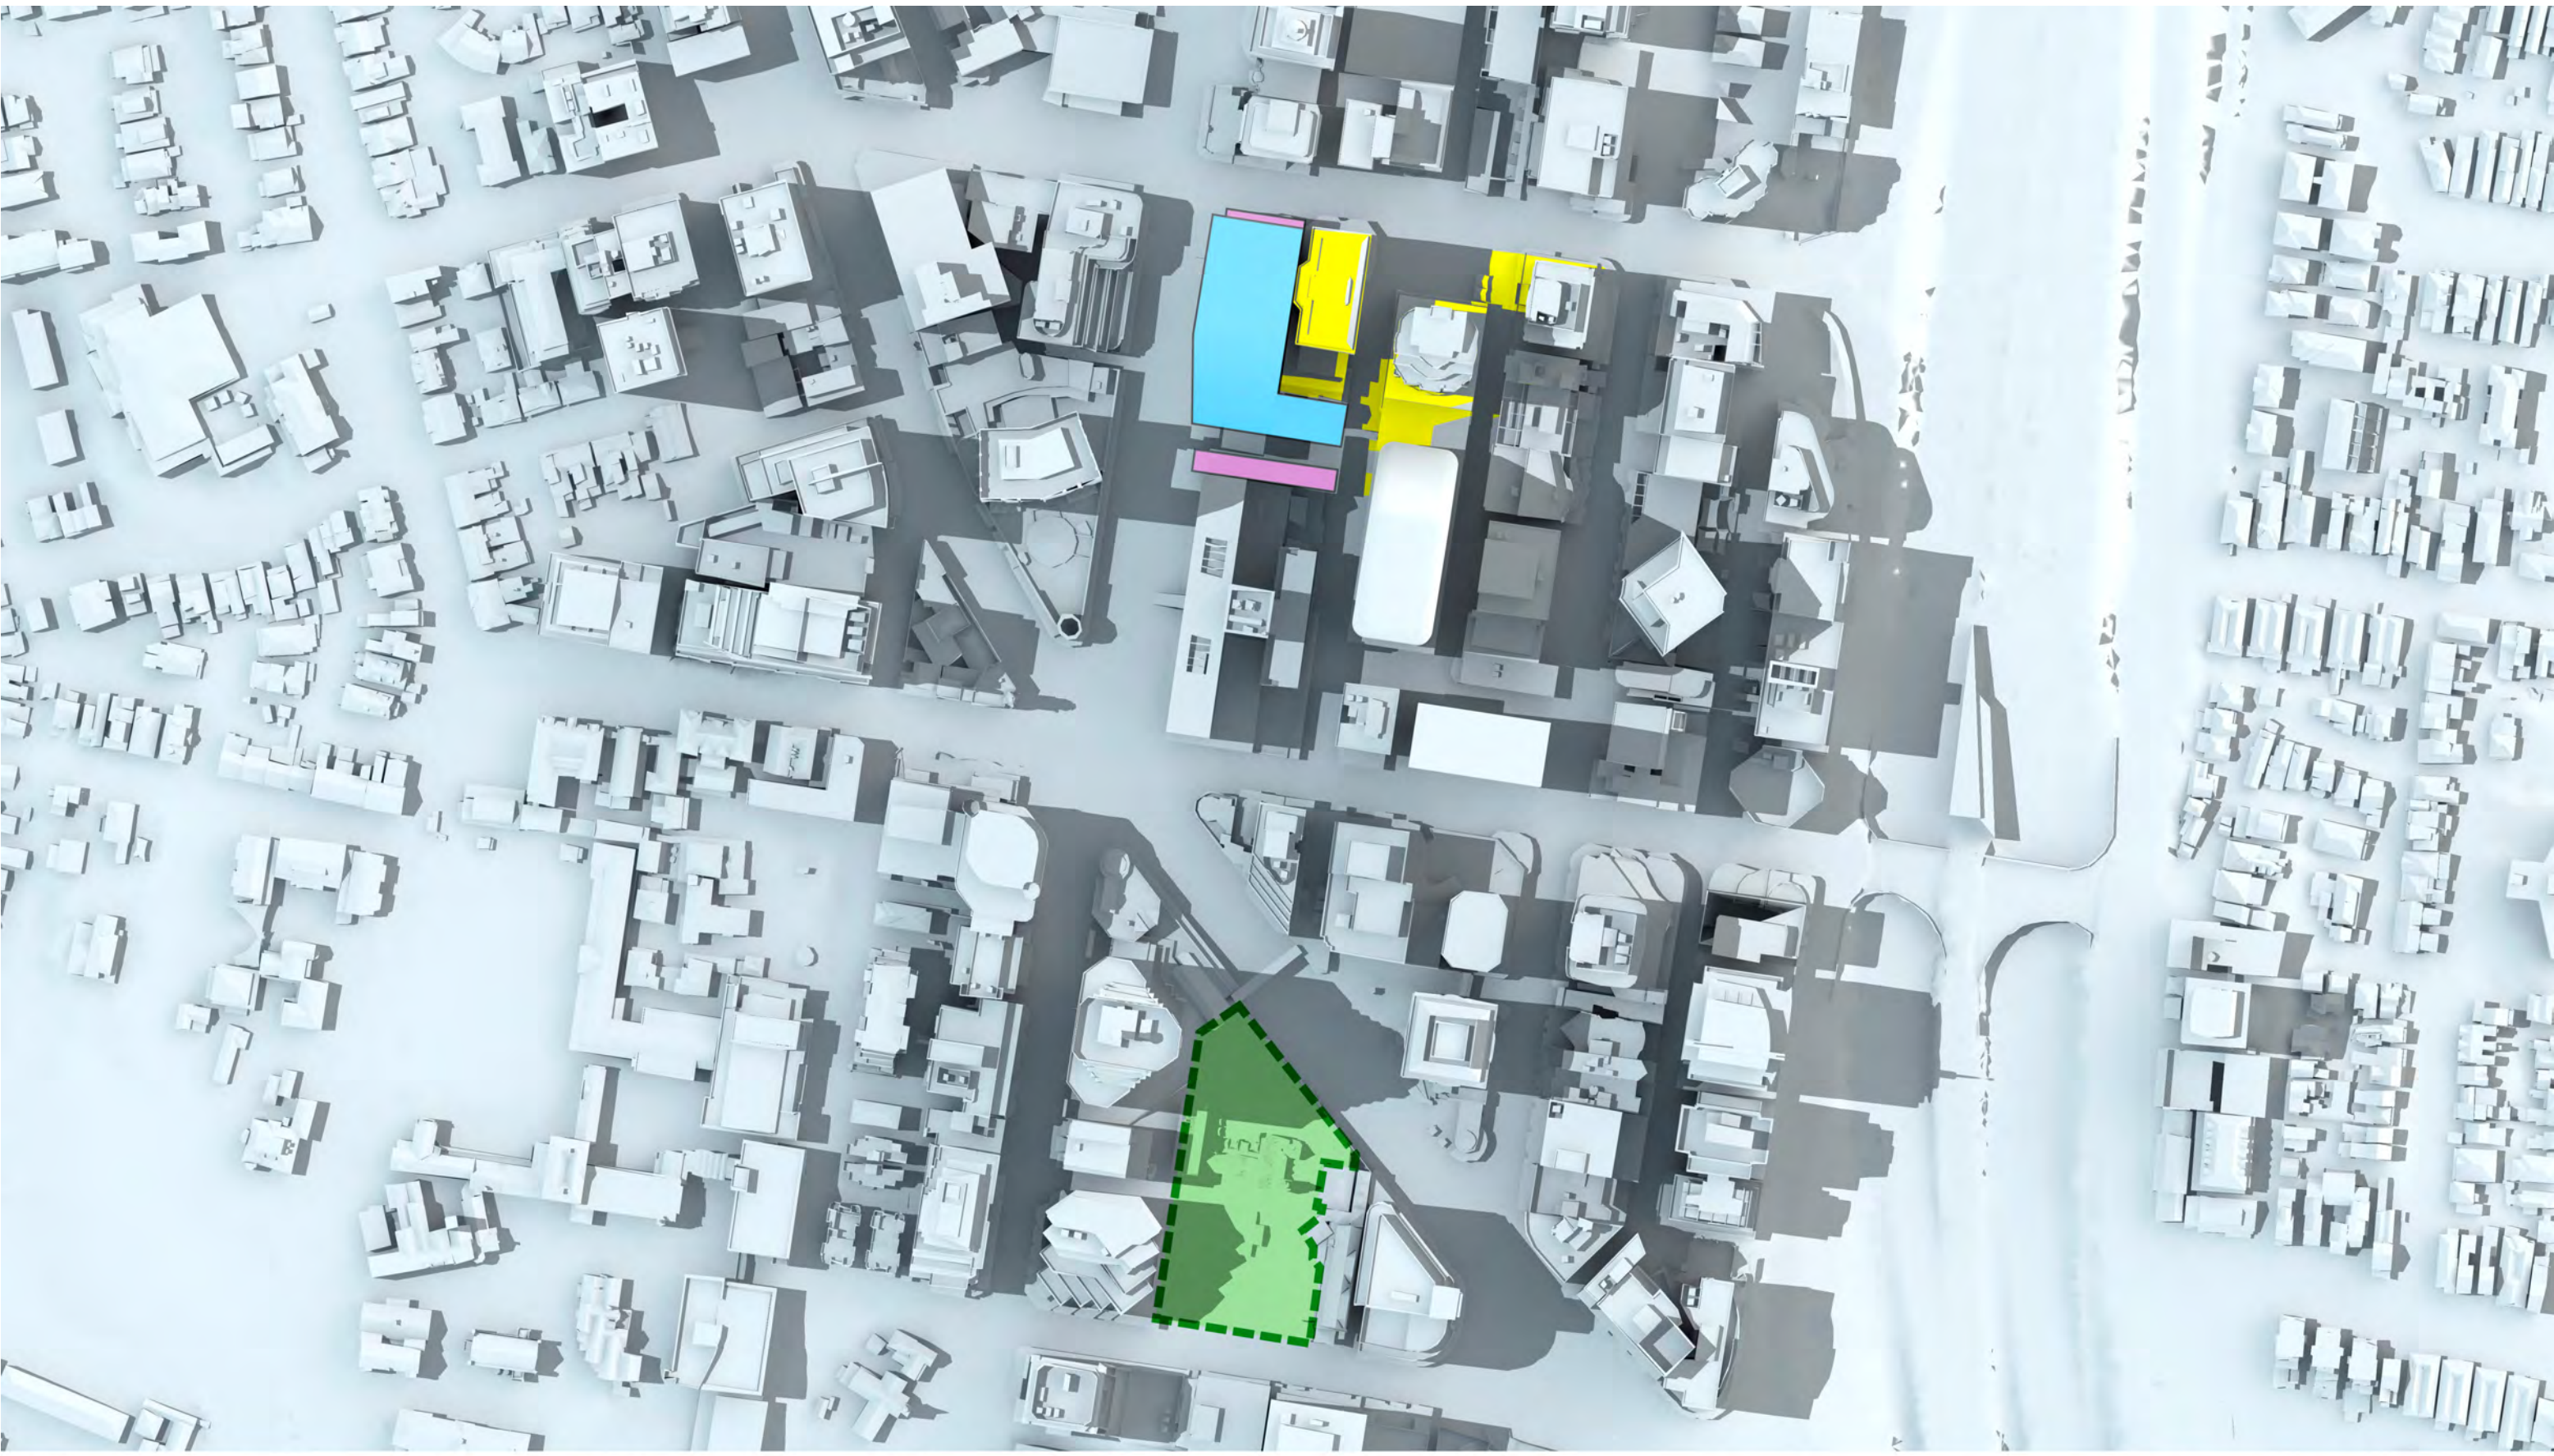

Victoria Cross OSD Envelope Shadow Study

21st December, 2:30pm AEST

OSD concept SSDA Envelope	Victoria Cross Station CSSI	Shadow cast by Victoria Cross OSD Envelope	Shadow cast by existing North Sydney buildings	Greenwood Plaza