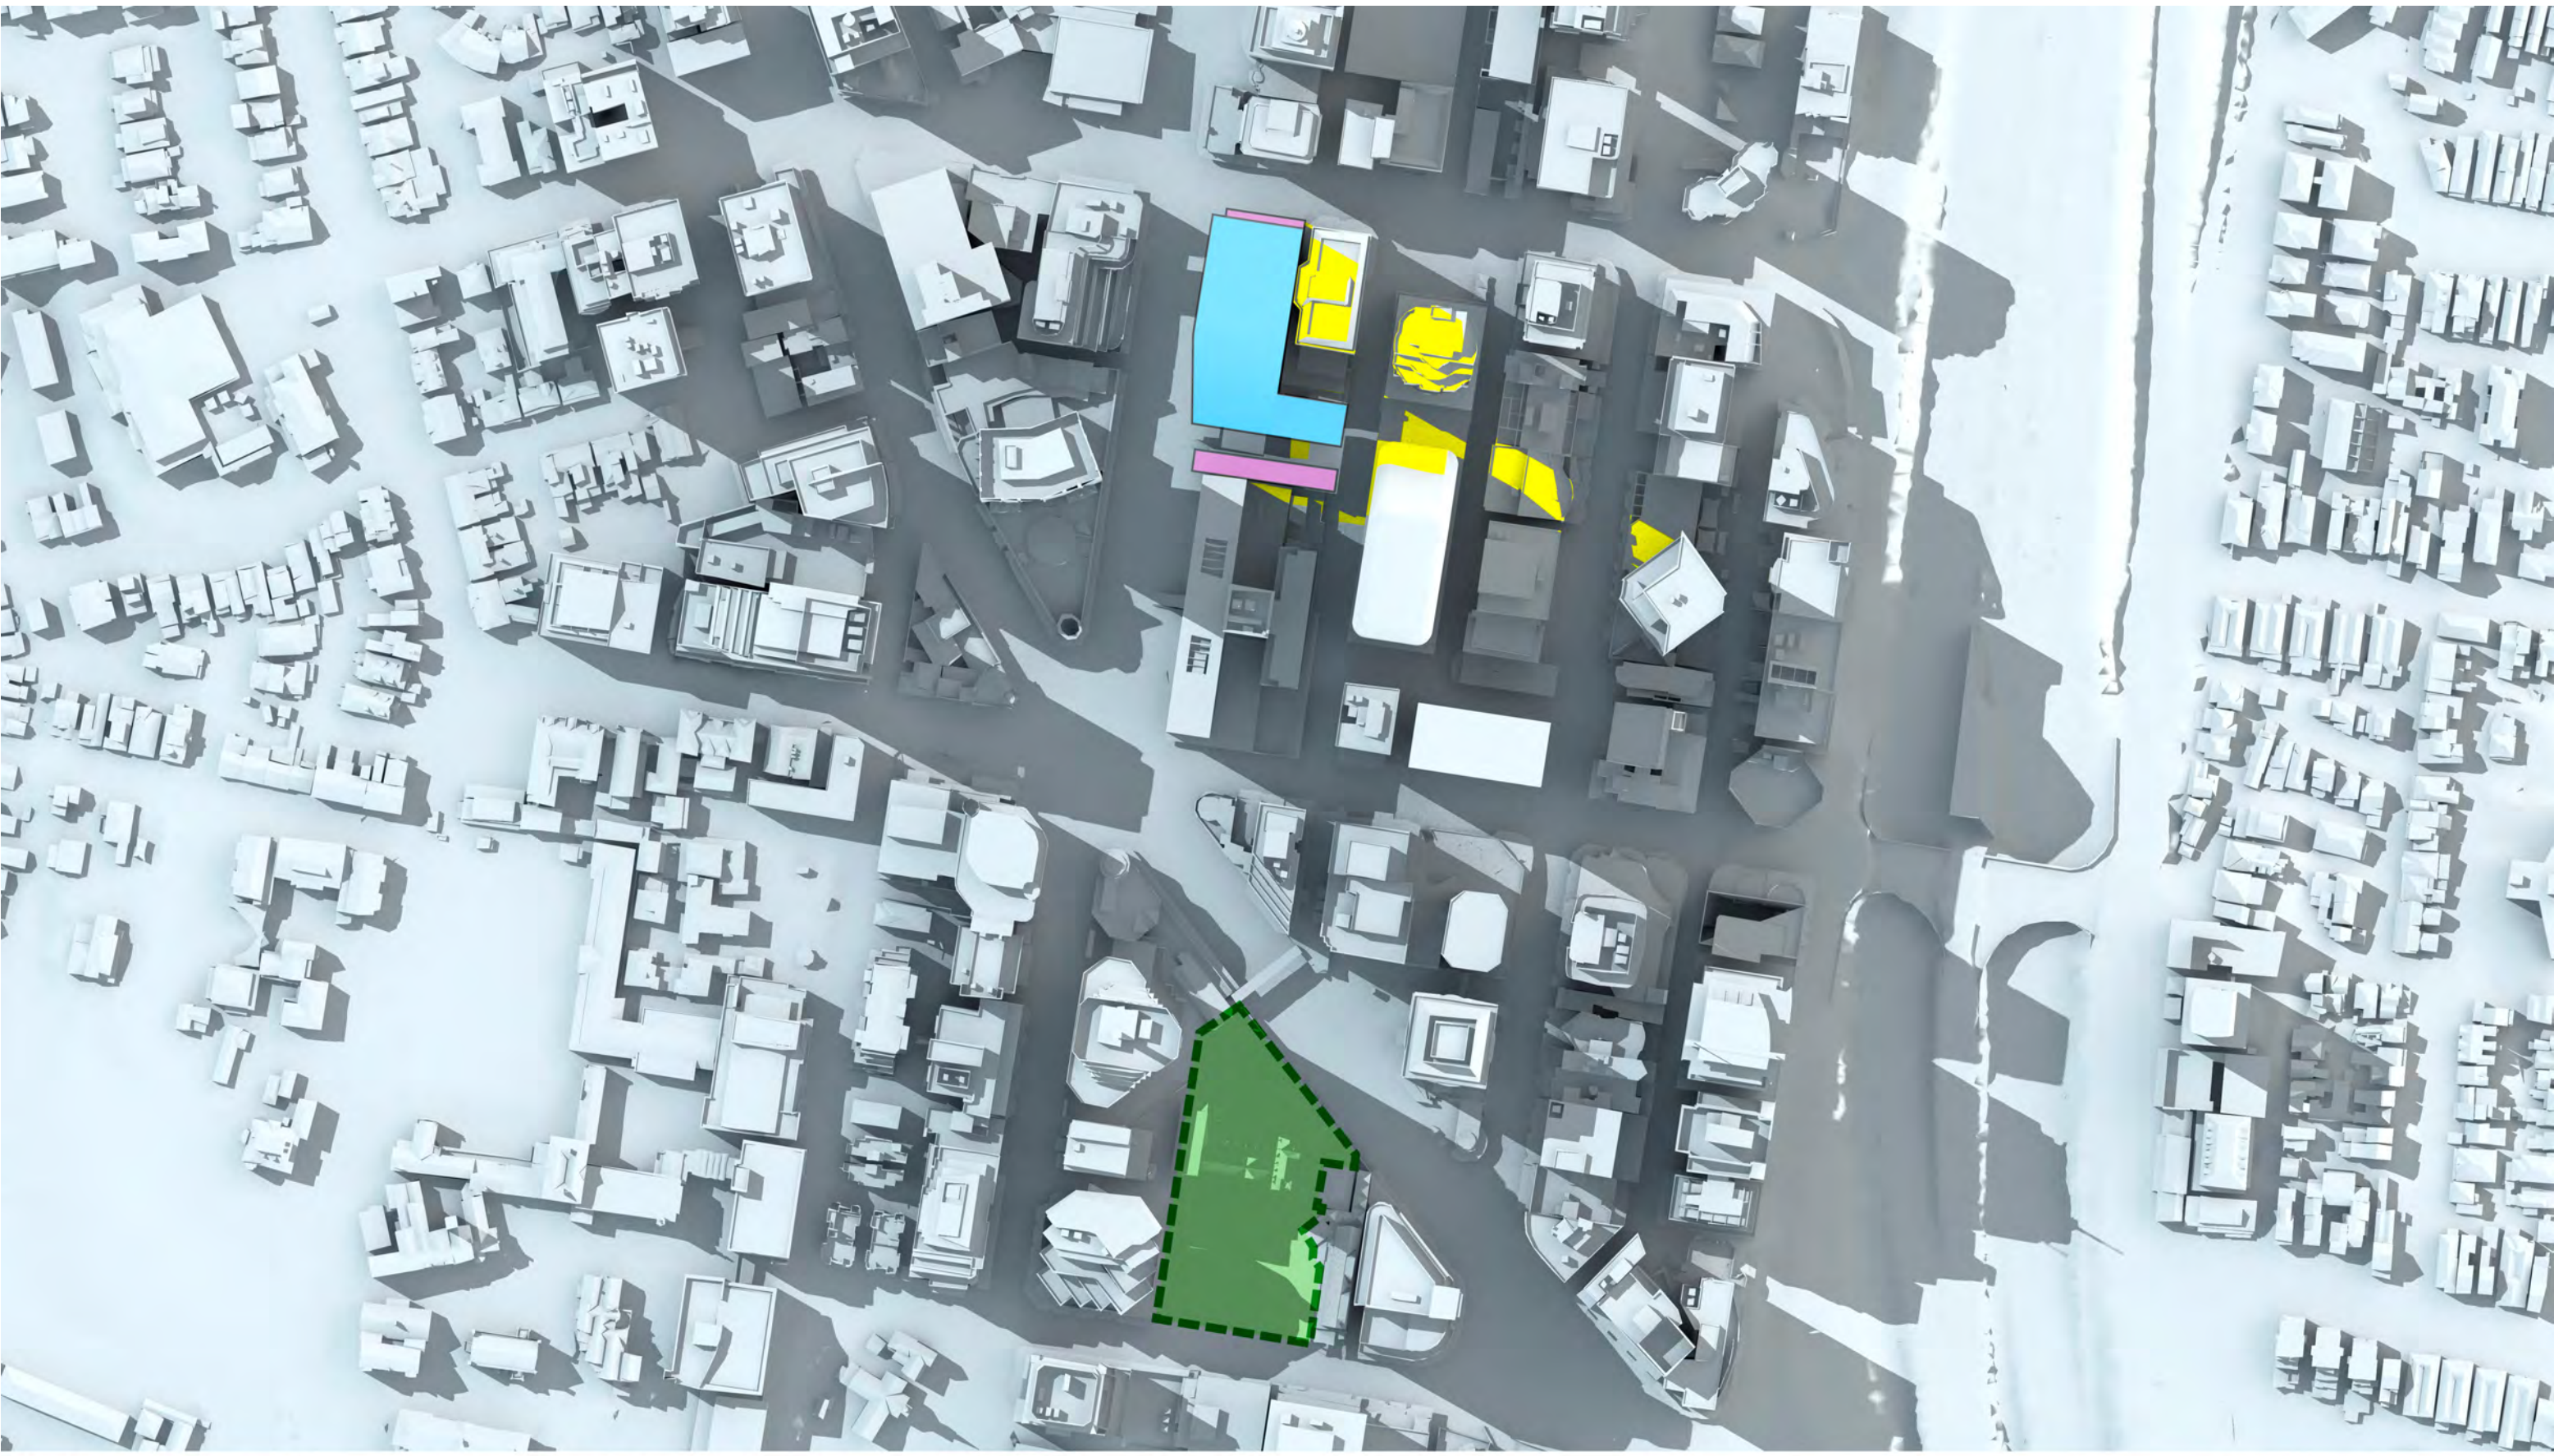

Victoria Cross OSD Envelope Shadow Study

21st March, 3pm AEST

- OSD concept SSSA Envelope
- Victoria Cross Station CSSI
- Shadow cast by Victoria Cross OSD Envelope
- Shadow cast by existing North Sydney buildings
- Greenwood Plaza