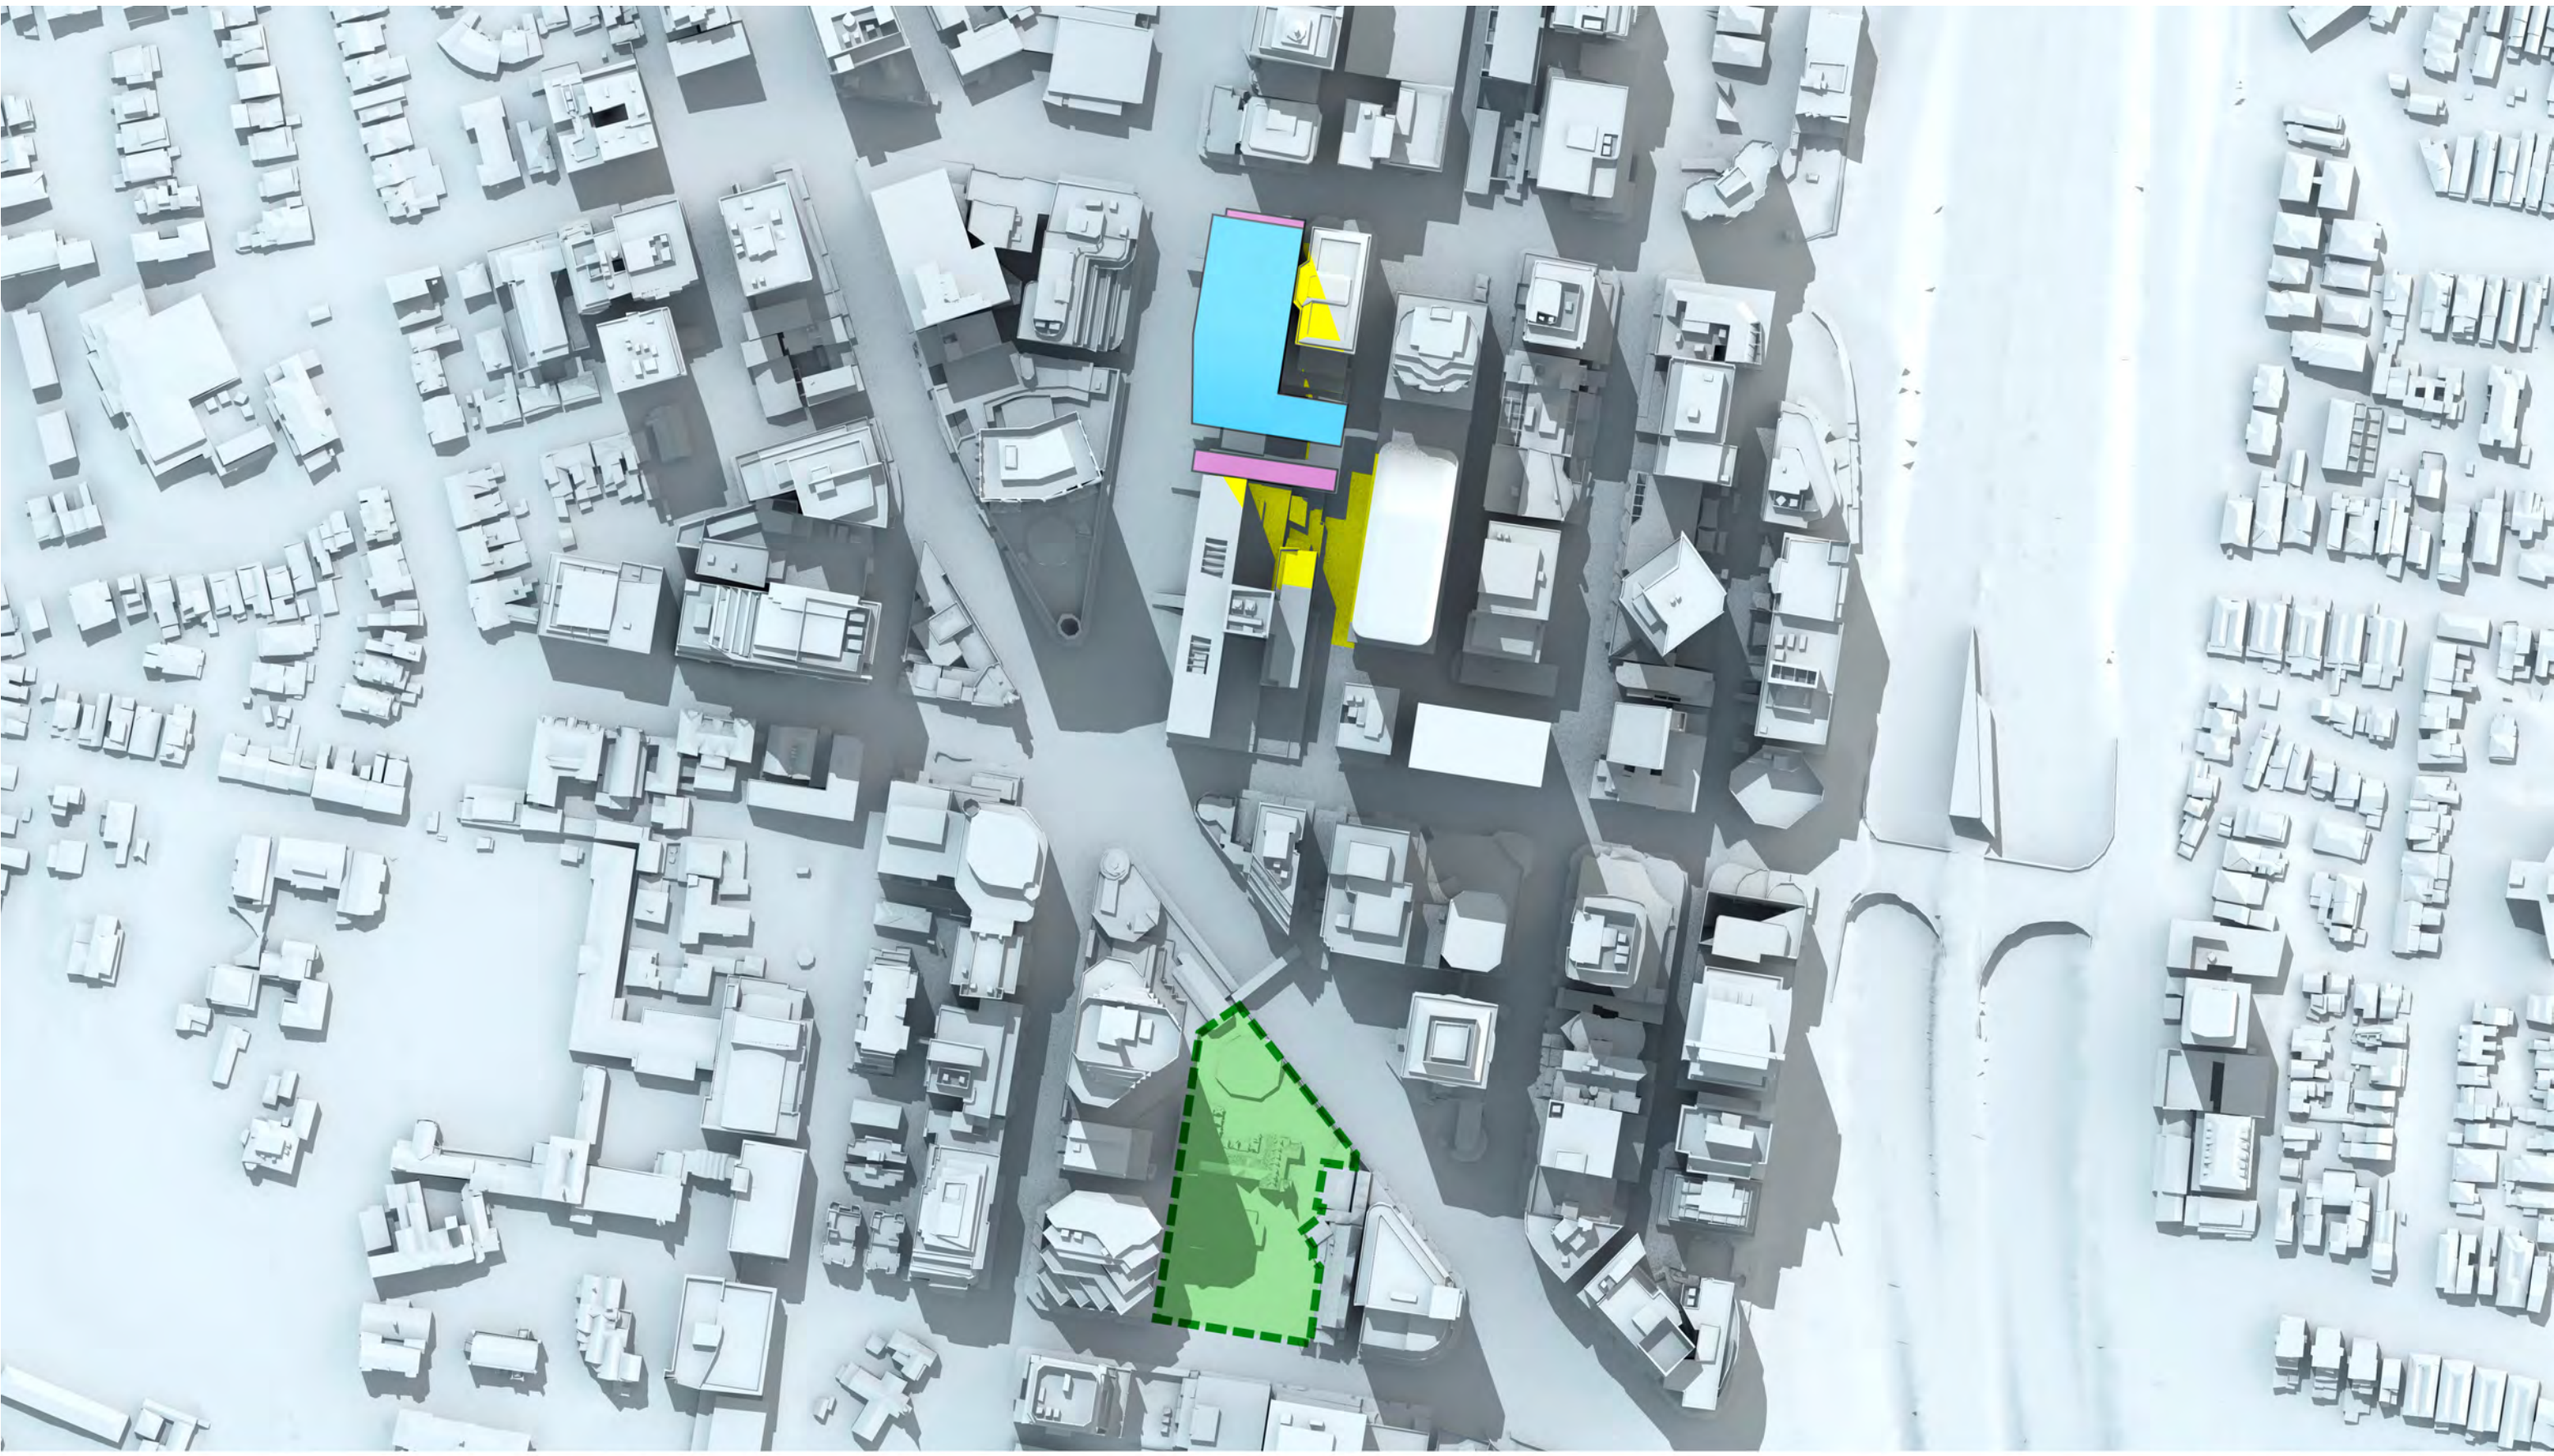

Victoria Cross OSD Envelope Shadow Study

21st March, 12:45pm AEST

- OSD concept SSSA Envelope
- Victoria Cross Station CSSI
- Shadow cast by Victoria Cross OSD Envelope
- Shadow cast by existing North Sydney buildings
- Greenwood Plaza