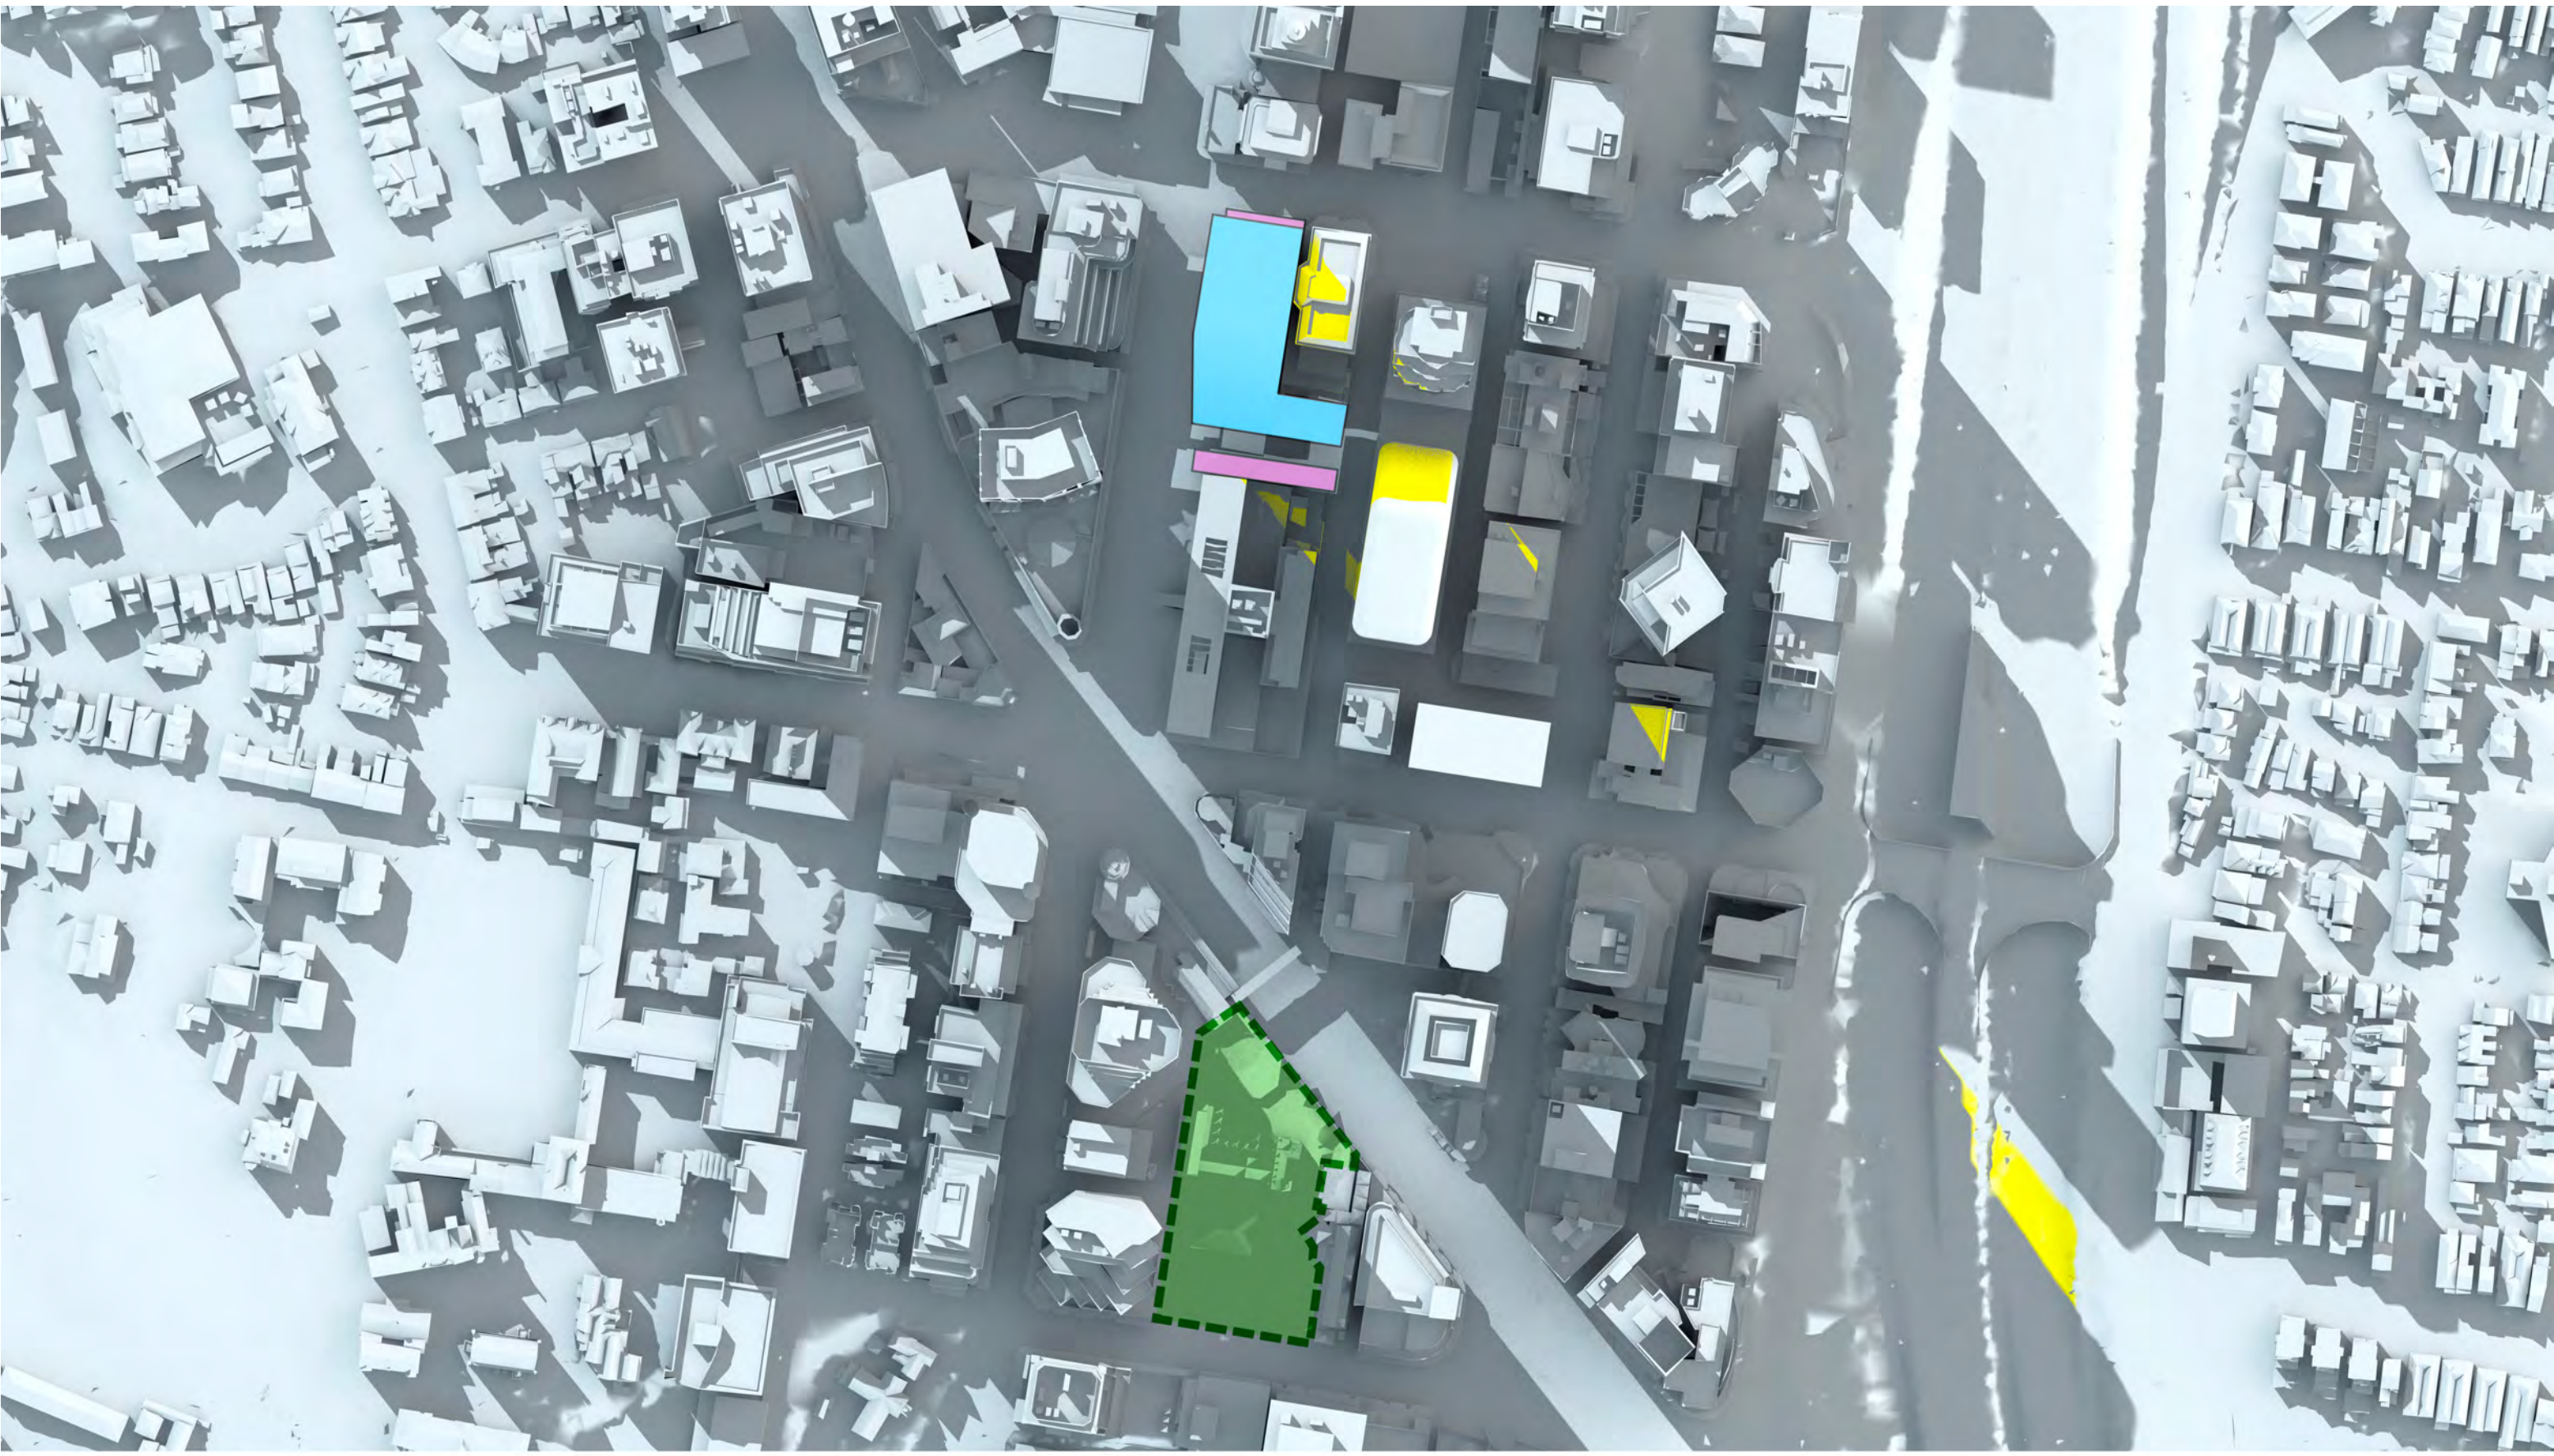

Victoria Cross OSD Envelope Shadow Study

21st June, 2:30pm AEST

- OSD concept SSSA Envelope
- Victoria Cross Station CSSI
- Shadow cast by Victoria Cross OSD Envelope
- Shadow cast by existing North Sydney buildings
- Greenwood Plaza