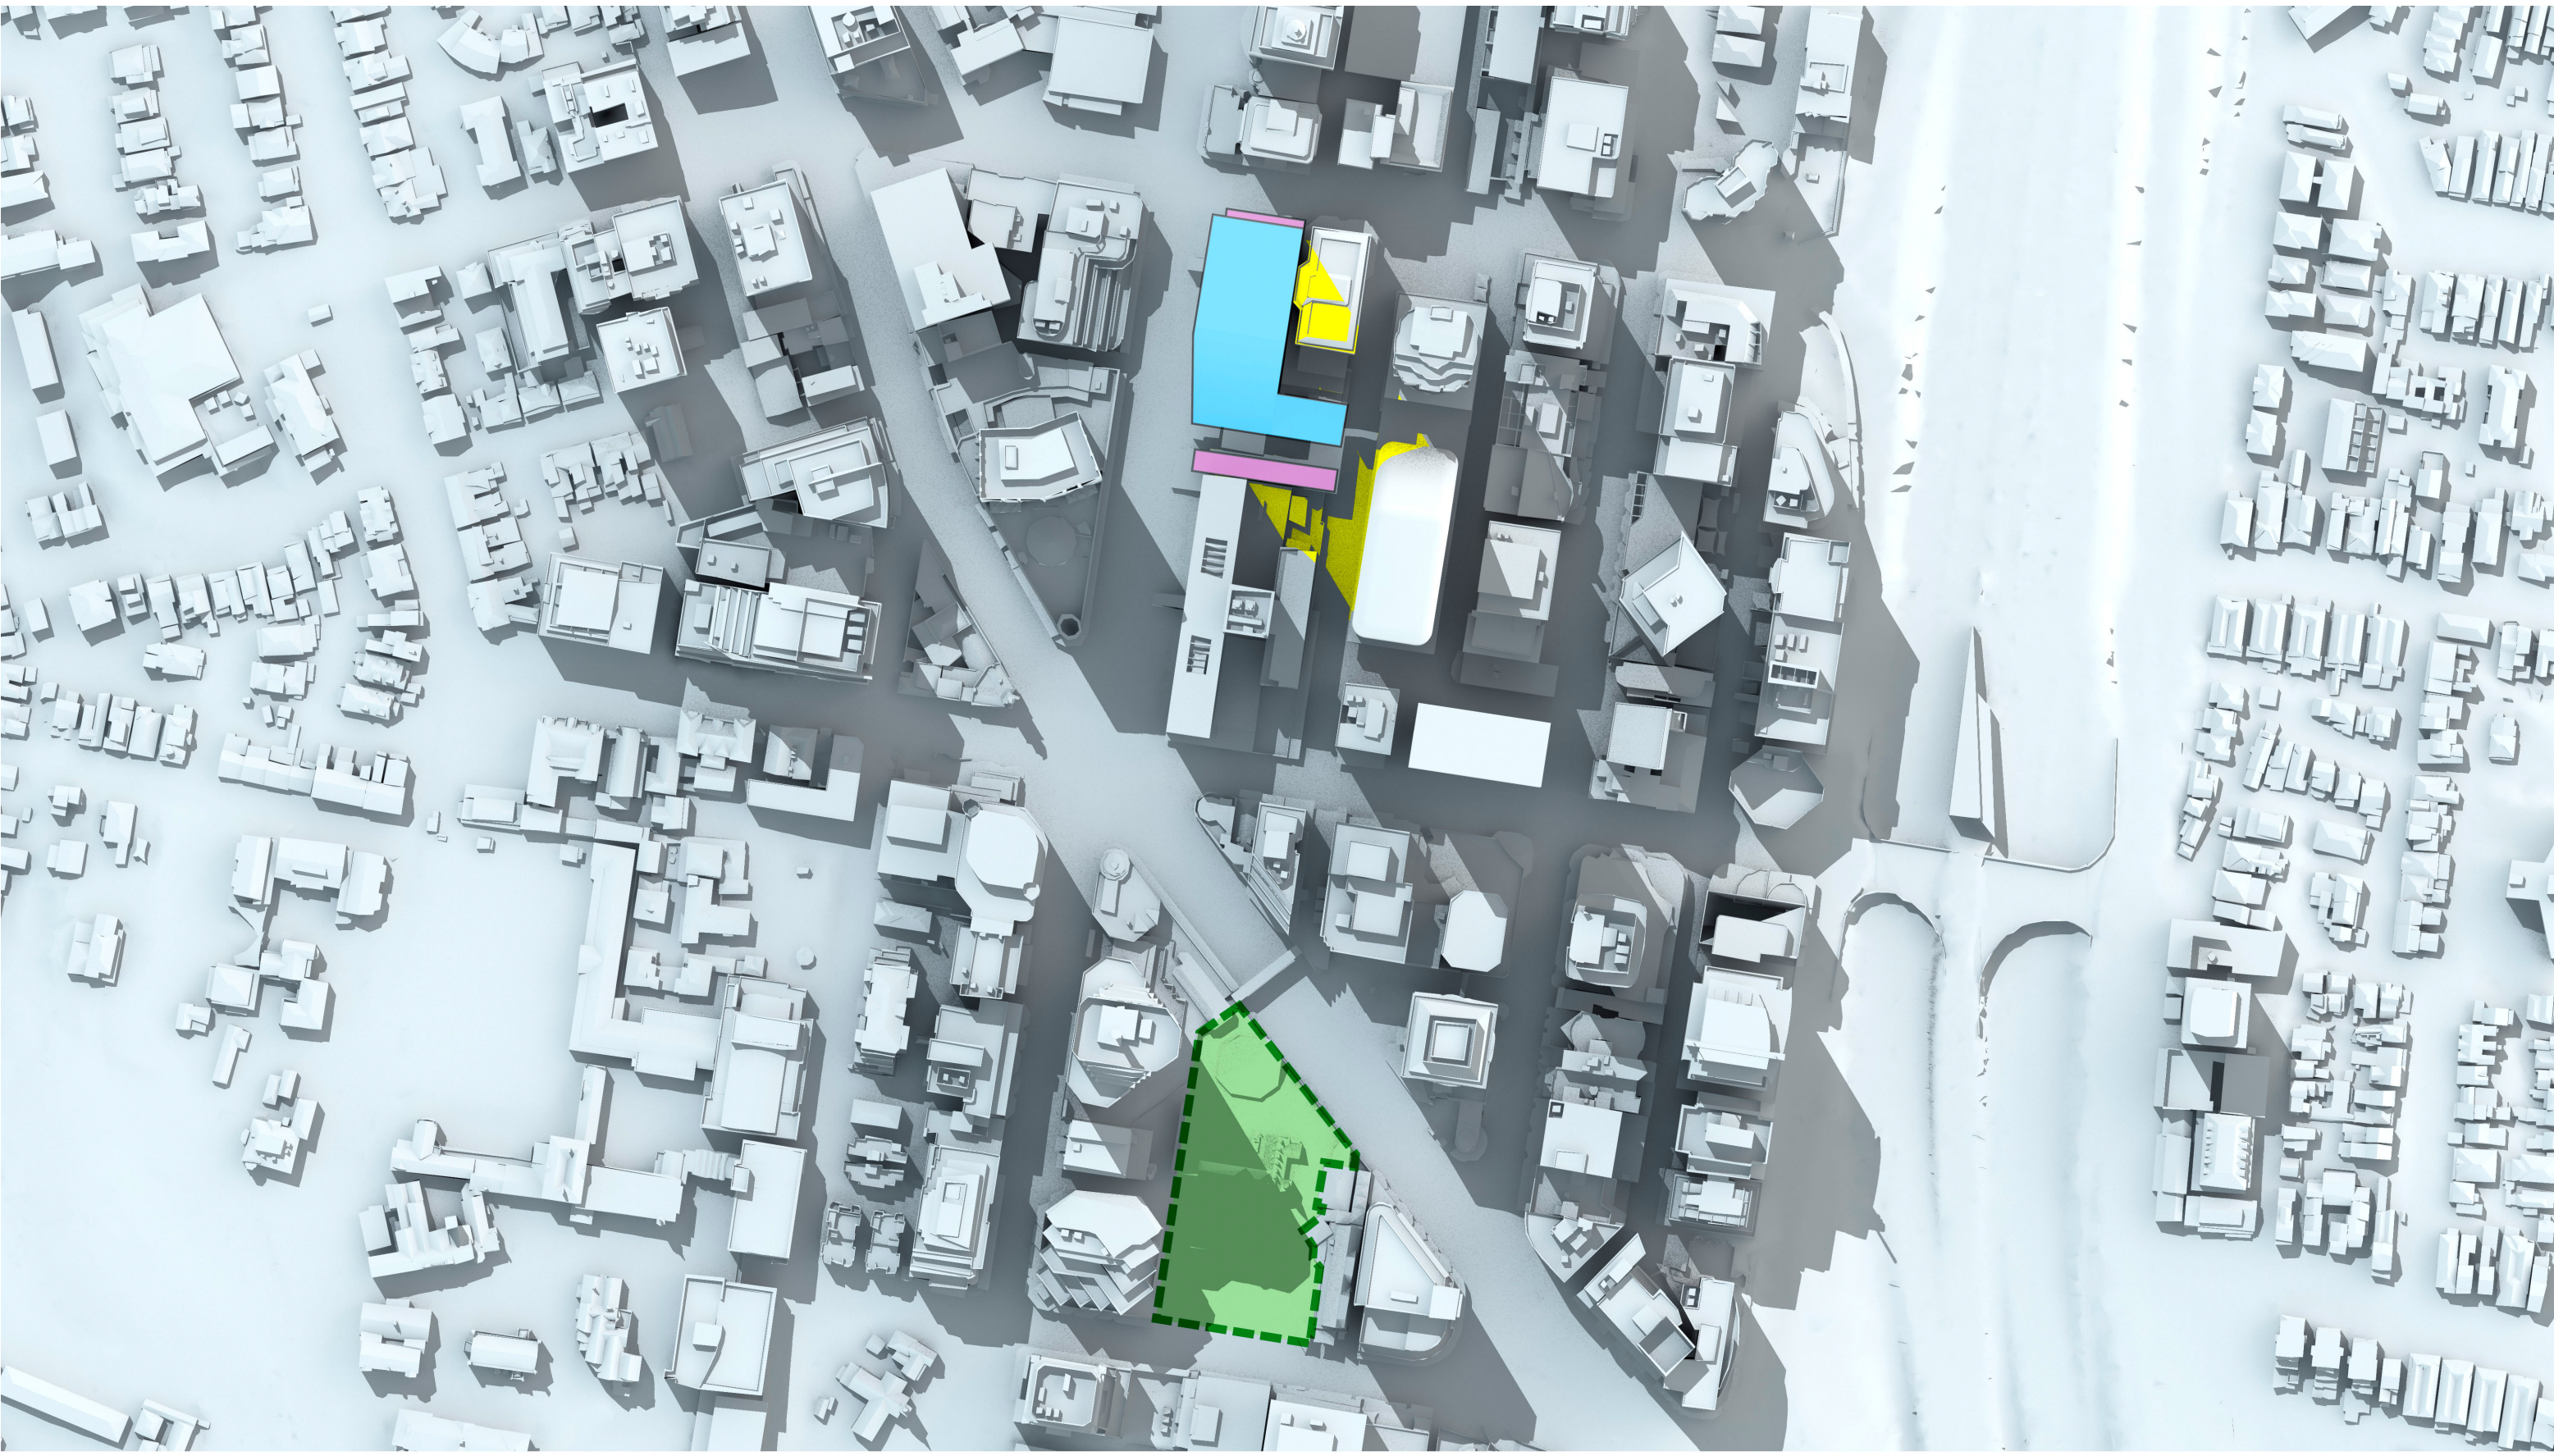

Victoria Cross OSD Envelope Shadow Study

21st March, 1:15pm AEST

OSD concept SSDA Envelope	Victoria Cross Station CSSI	Shadow cast by Victoria Cross OSD Envelope	Shadow cast by existing North Sydney buildings	Greenwood Plaza