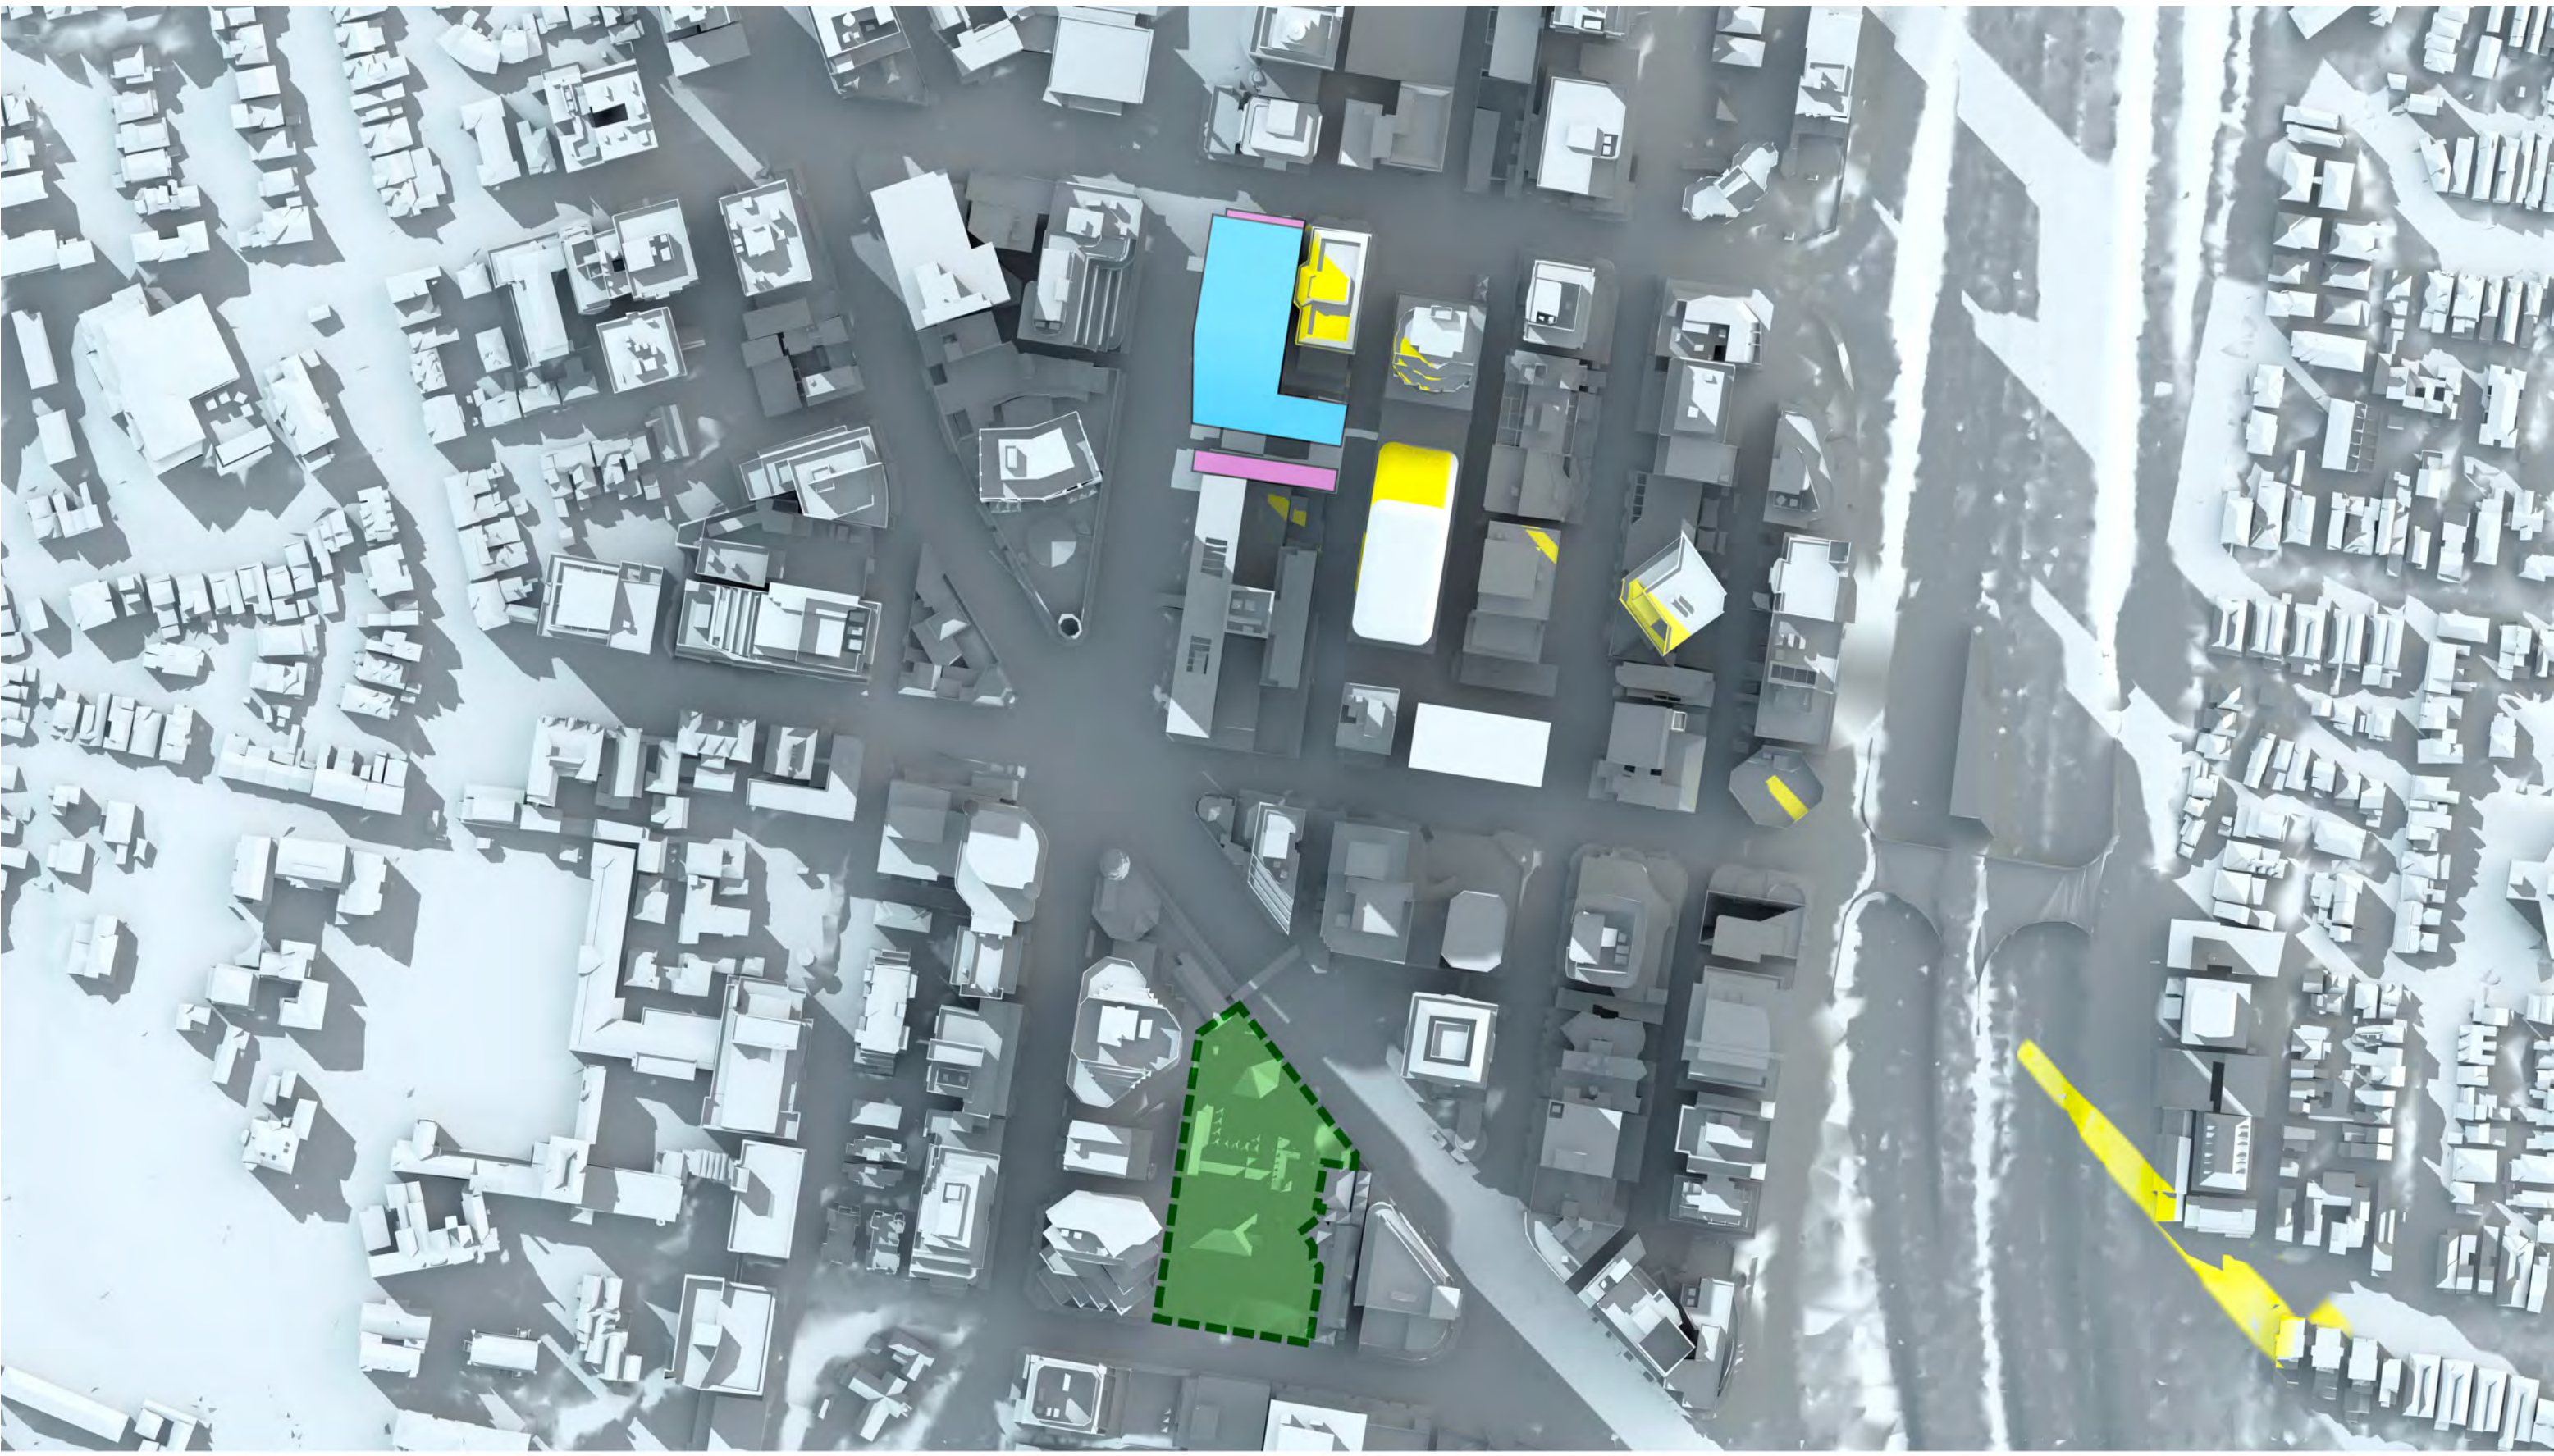

Victoria Cross OSD Envelope Shadow Study

21st June, 3pm AEST

OSD concept SSSA Envelope	Victoria Cross Station CSSI	Shadow cast by Victoria Cross OSD Envelope	Shadow cast by existing North Sydney buildings	Greenwood Plaza