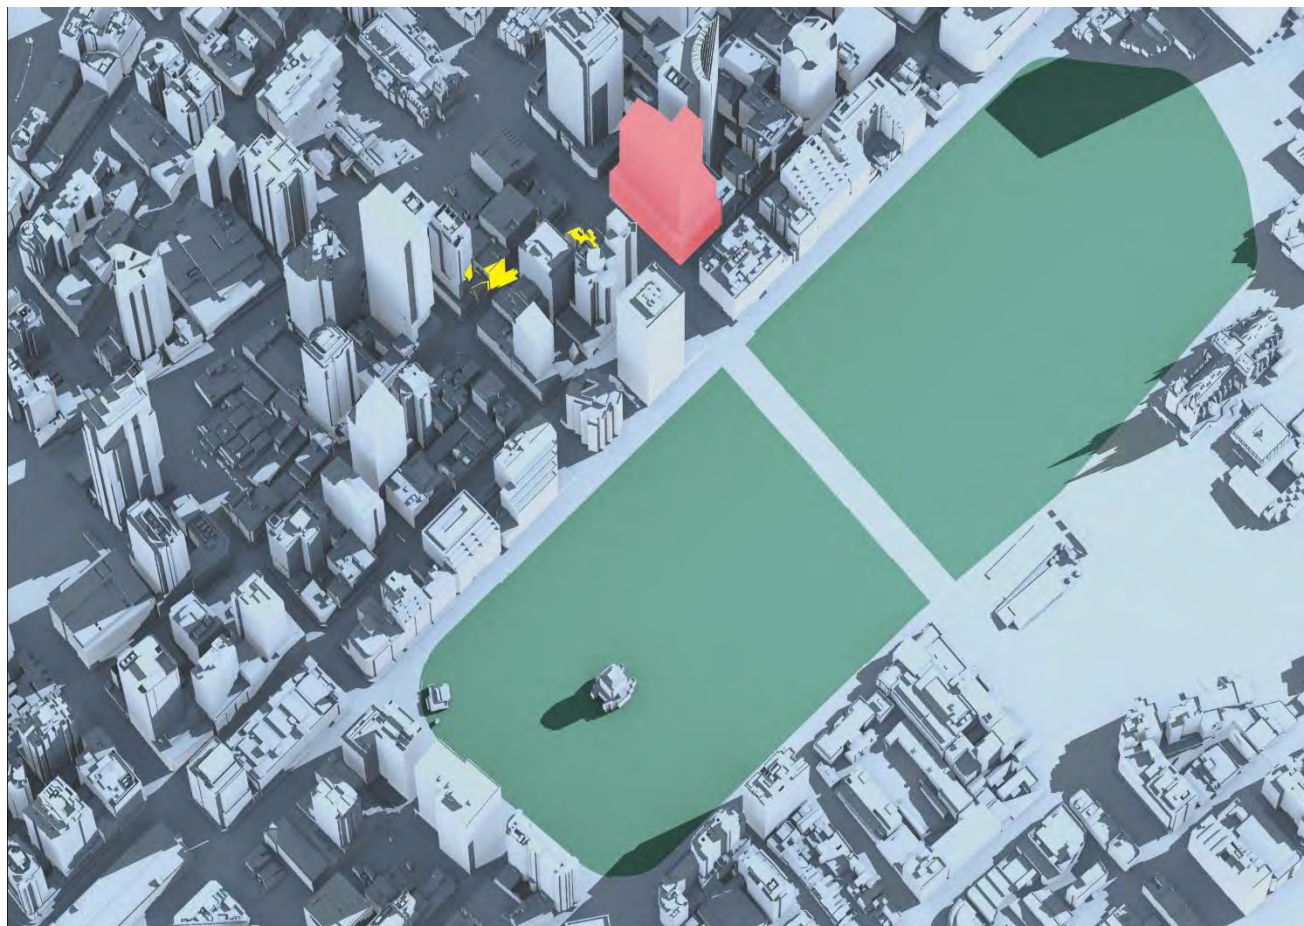

Pitt Street North OSD Shadow Study July 21 10:30AM

Pitt Street North OSD Envelope	Additional Shadow cast by Pitt Street North OSD Envelope	Hyde Park	Shadow cast by existing City of Sydney buildings