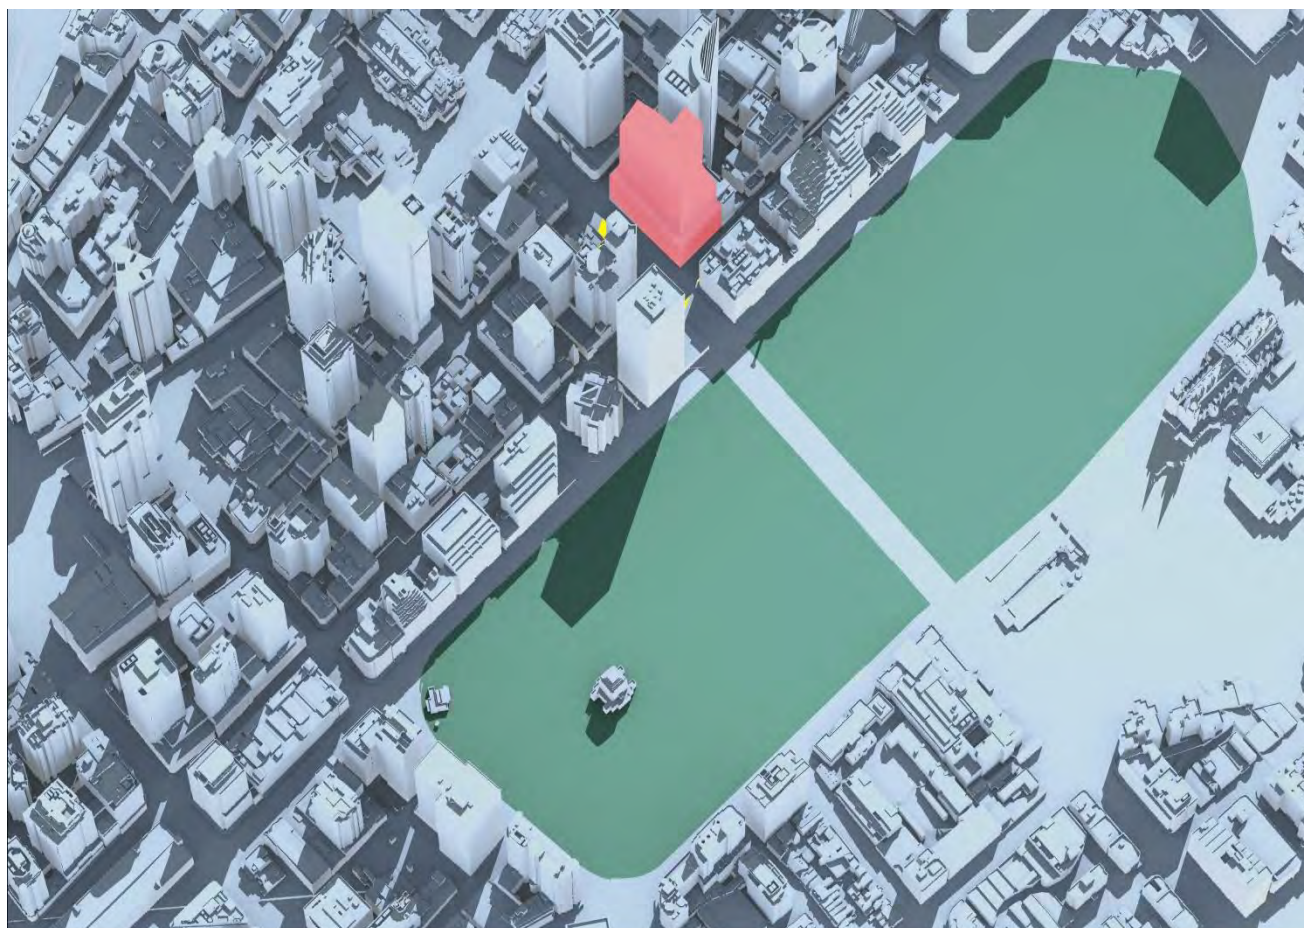

Pitt Street North OSD Shadow Study August 21 13:00PM

Pitt Street North OSD Envelope	Additional Shadow cast by Pitt Street North OSD Envelope	Hyde Park	Shadow cast by existing City of Sydney buildings