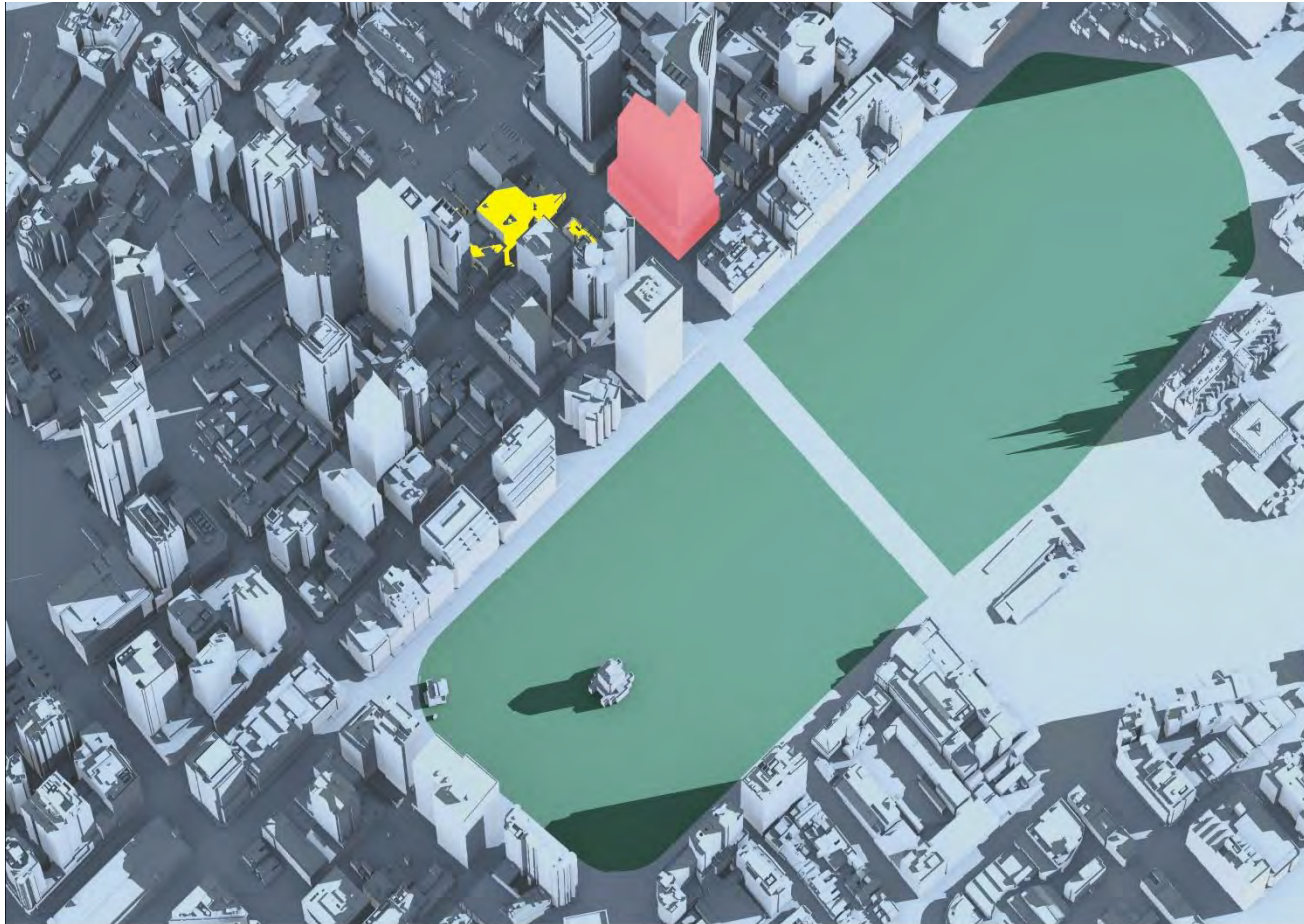

Pitt Street North OSD Shadow Study July 21 9:30AM

Pitt Street North OSD Envelope	Additional Shadow cast by Pitt Street North OSD Envelope	Hyde Park	Shadow cast by existing City of Sydney buildings