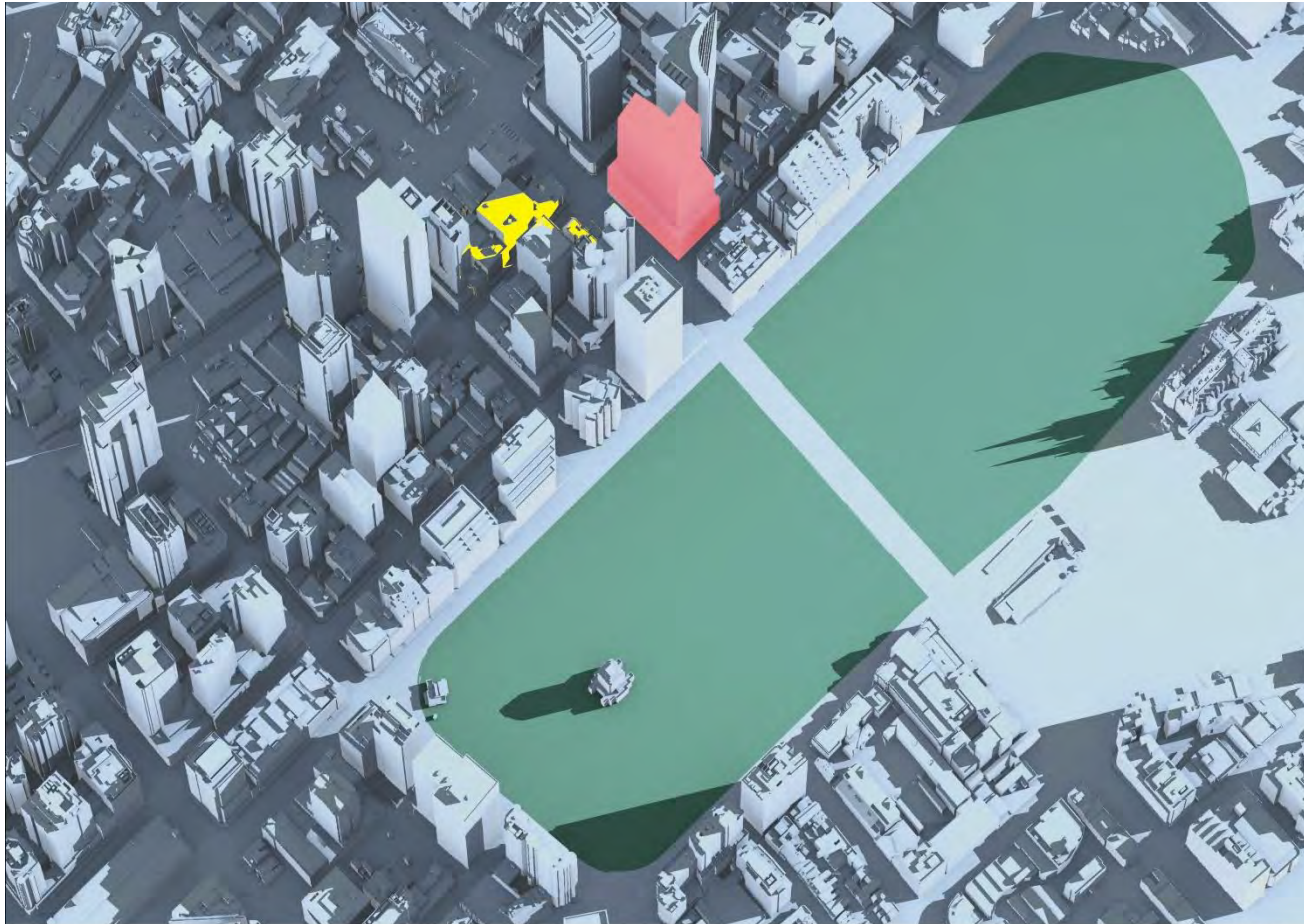

Pitt Street North OSD Shadow Study June 21 9:30AM

Pitt Street North OSD Envelope	Additional Shadow cast by Pitt Street North OSD Envelope	Hyde Park	Shadow cast by existing City of Sydney buildings