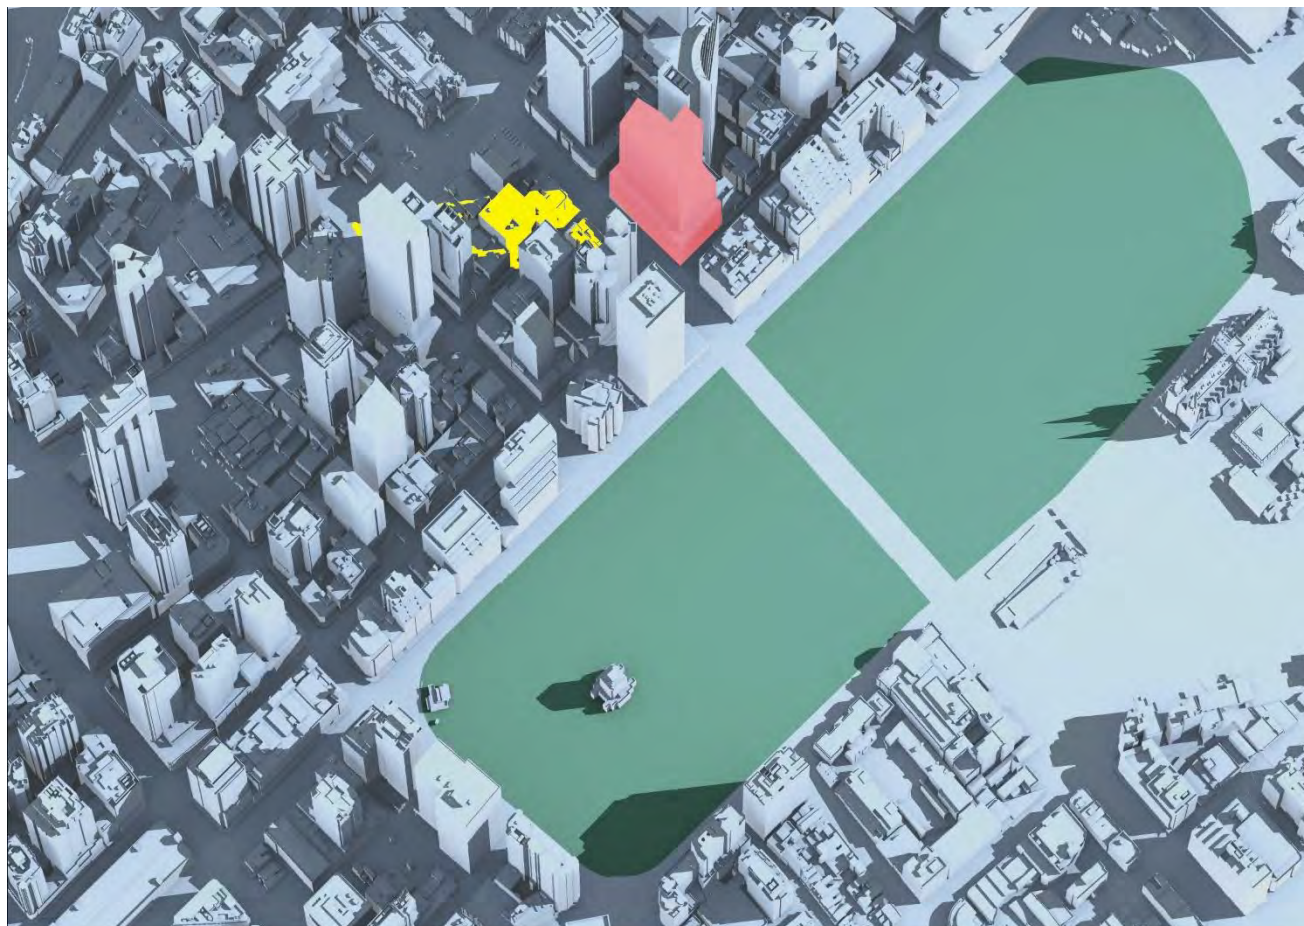

Pitt Street North OSD Shadow Study April 21 9:30AM

Pitt Street North OSD Envelope	Additional Shadow cast by Pitt Street North OSD Envelope	Hyde Park	Shadow cast by existing City of Sydney buildings