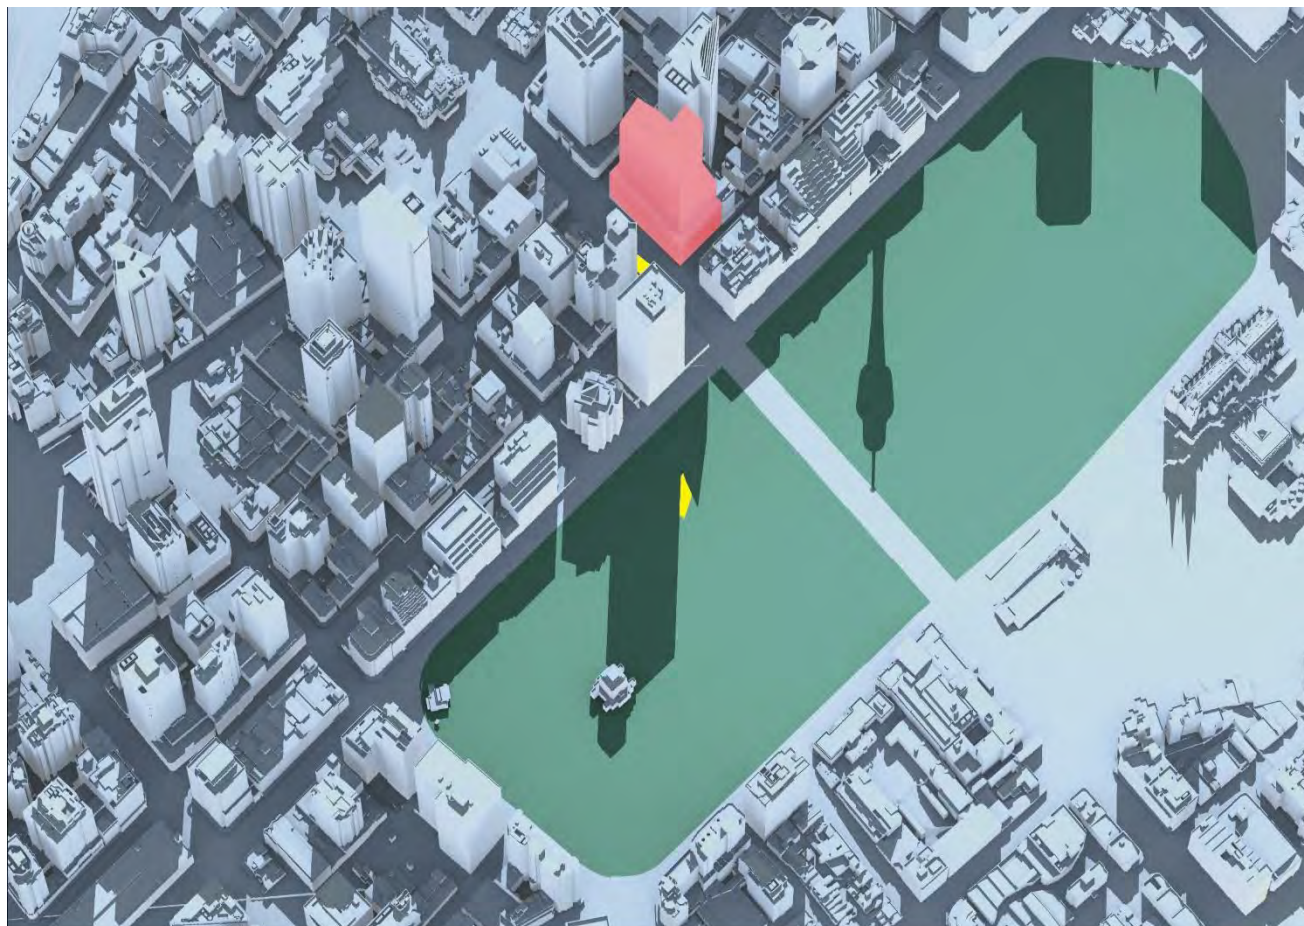

Pitt Street North OSD Shadow Study August 21 14:00PM

Pitt Street North OSD Envelope	Additional Shadow cast by Pitt Street North OSD Envelope	Hyde Park	Shadow cast by existing City of Sydney buildings