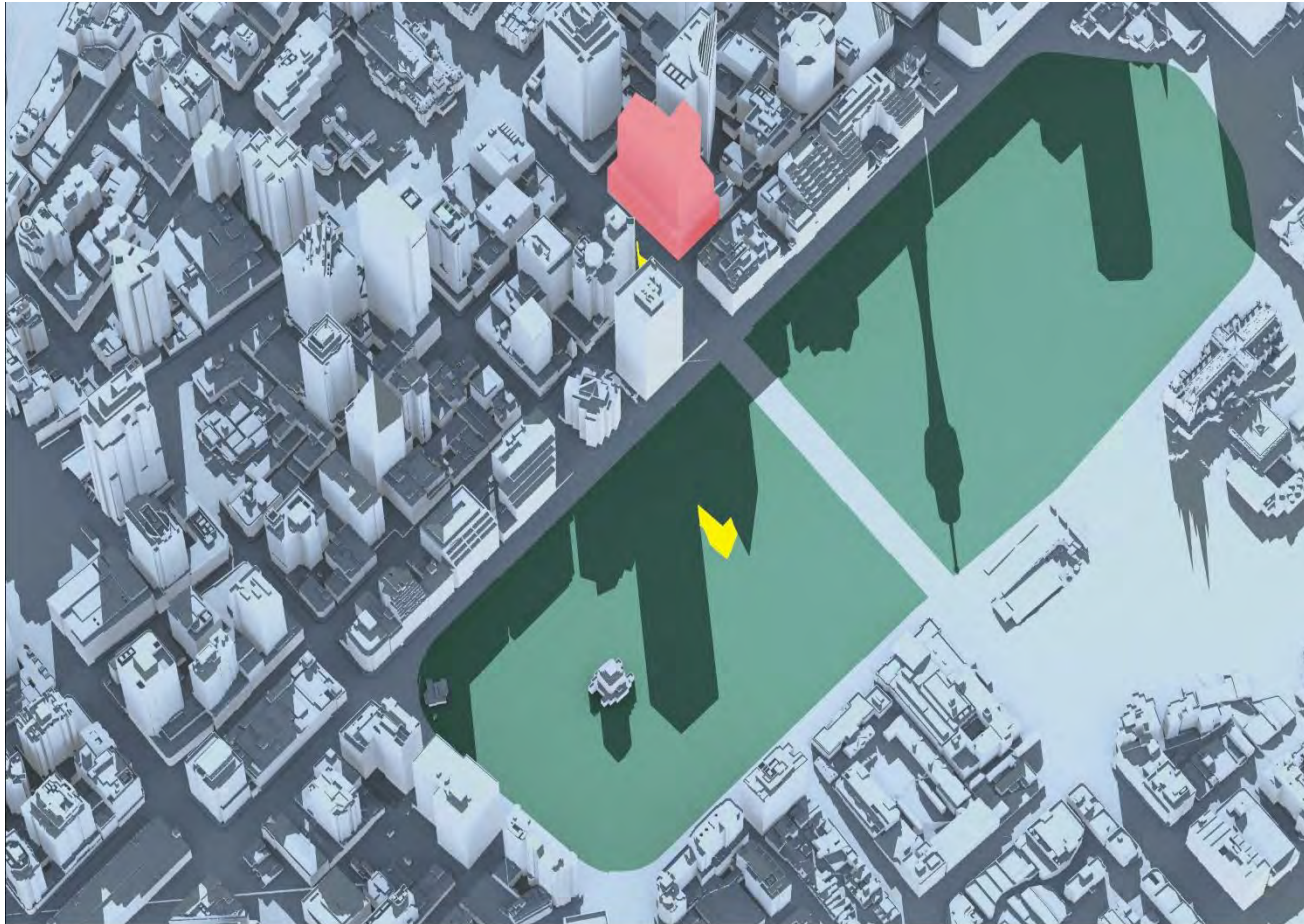

Pitt Street North OSD Shadow Study April 21 14:30PM

Pitt Street North OSD Envelope	Additional Shadow cast by Pitt Street North OSD Envelope	Hyde Park	Shadow cast by existing City of Sydney buildings