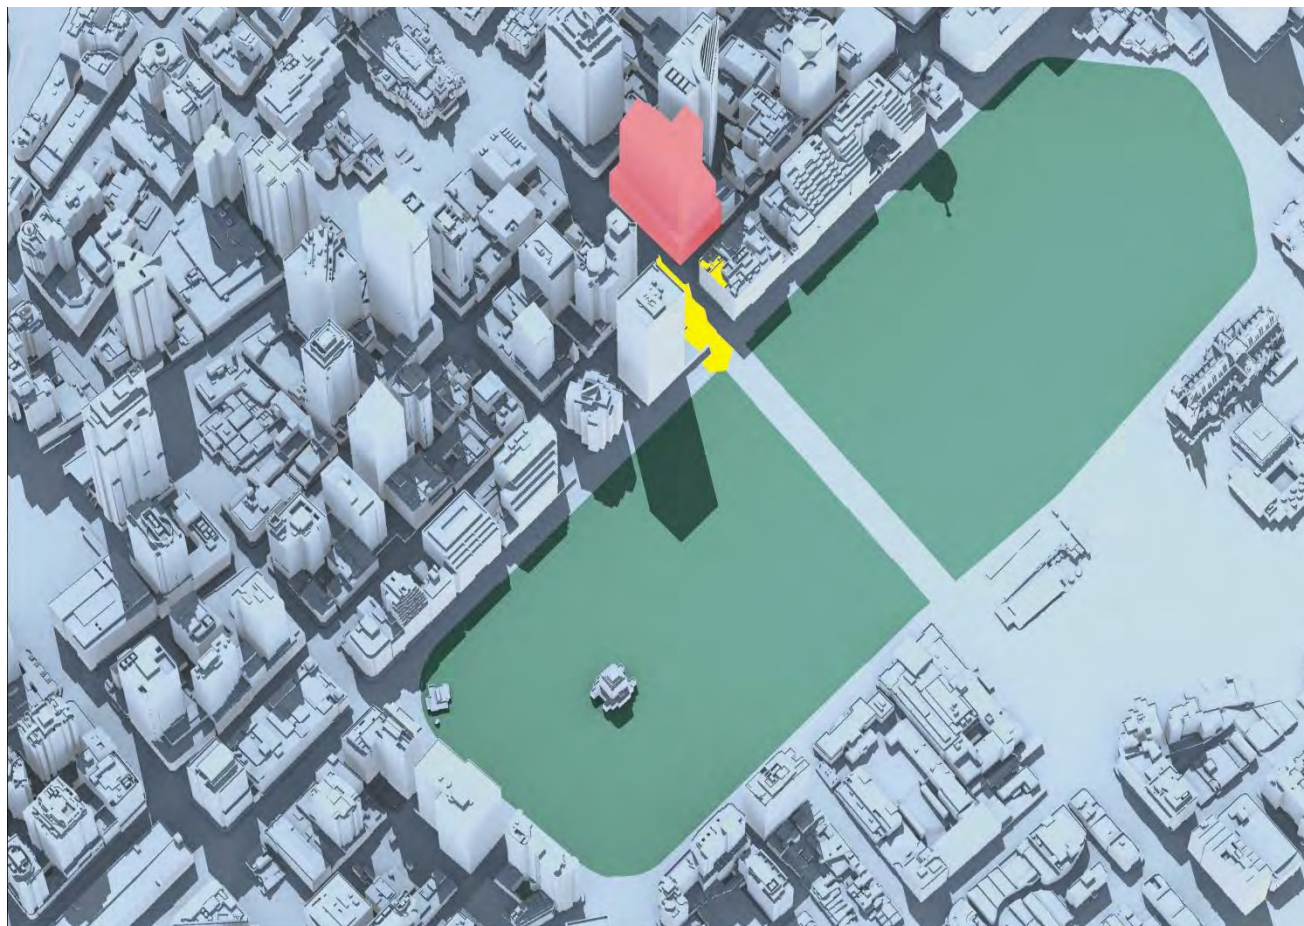

Pitt Street North OSD Shadow Study October 21 14:30PM

Pitt Street North OSD Envelope	Additional Shadow cast by Pitt Street North OSD Envelope	Hyde Park	Shadow cast by existing City of Sydney buildings