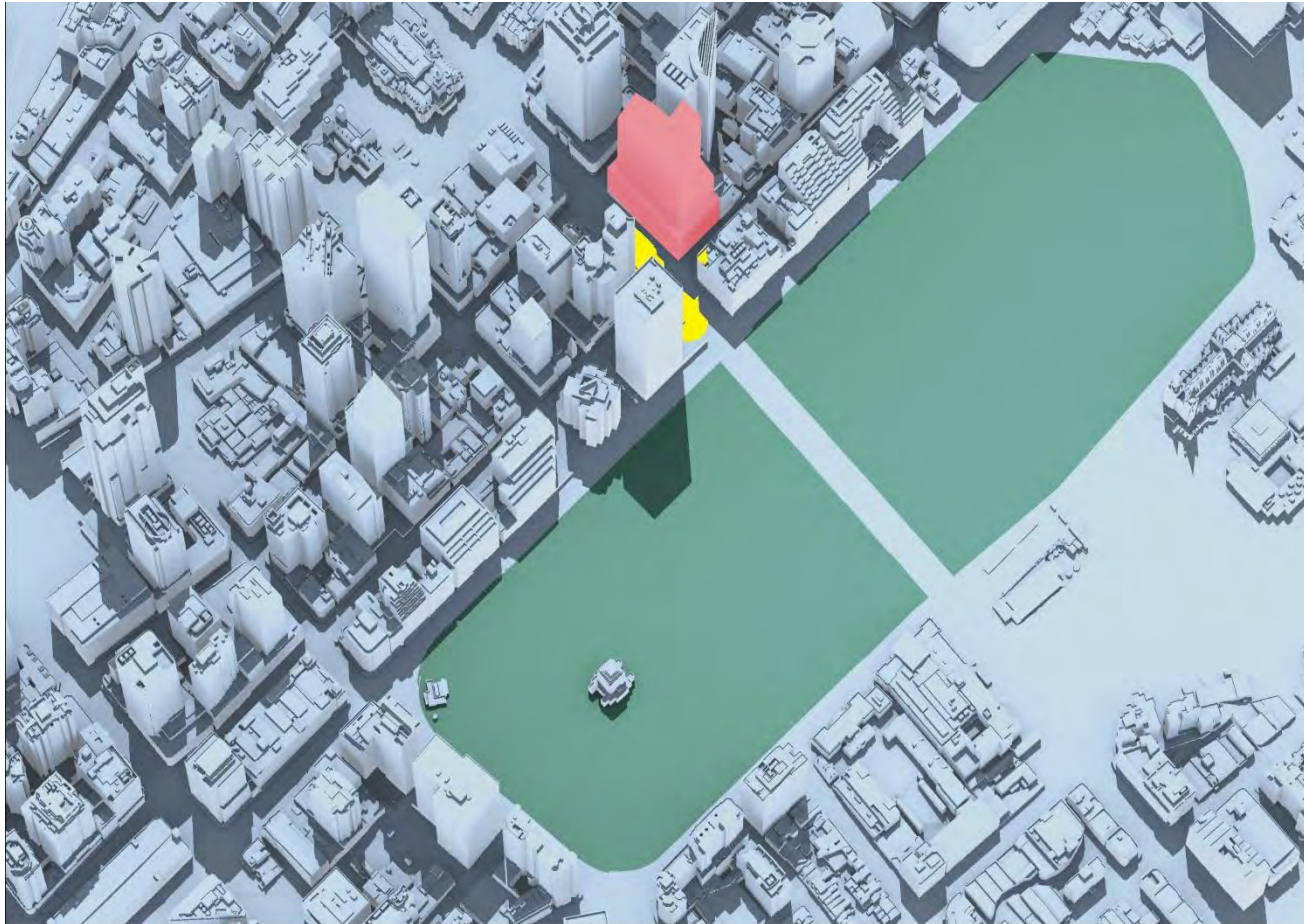

Pitt Street North OSD Shadow Study

February 21 14:30PM

Pitt Street North OSD Envelope	Additional Shadow cast by Pitt Street North OSD Envelope	Hyde Park	Shadow cast by existing City of Sydney buildings