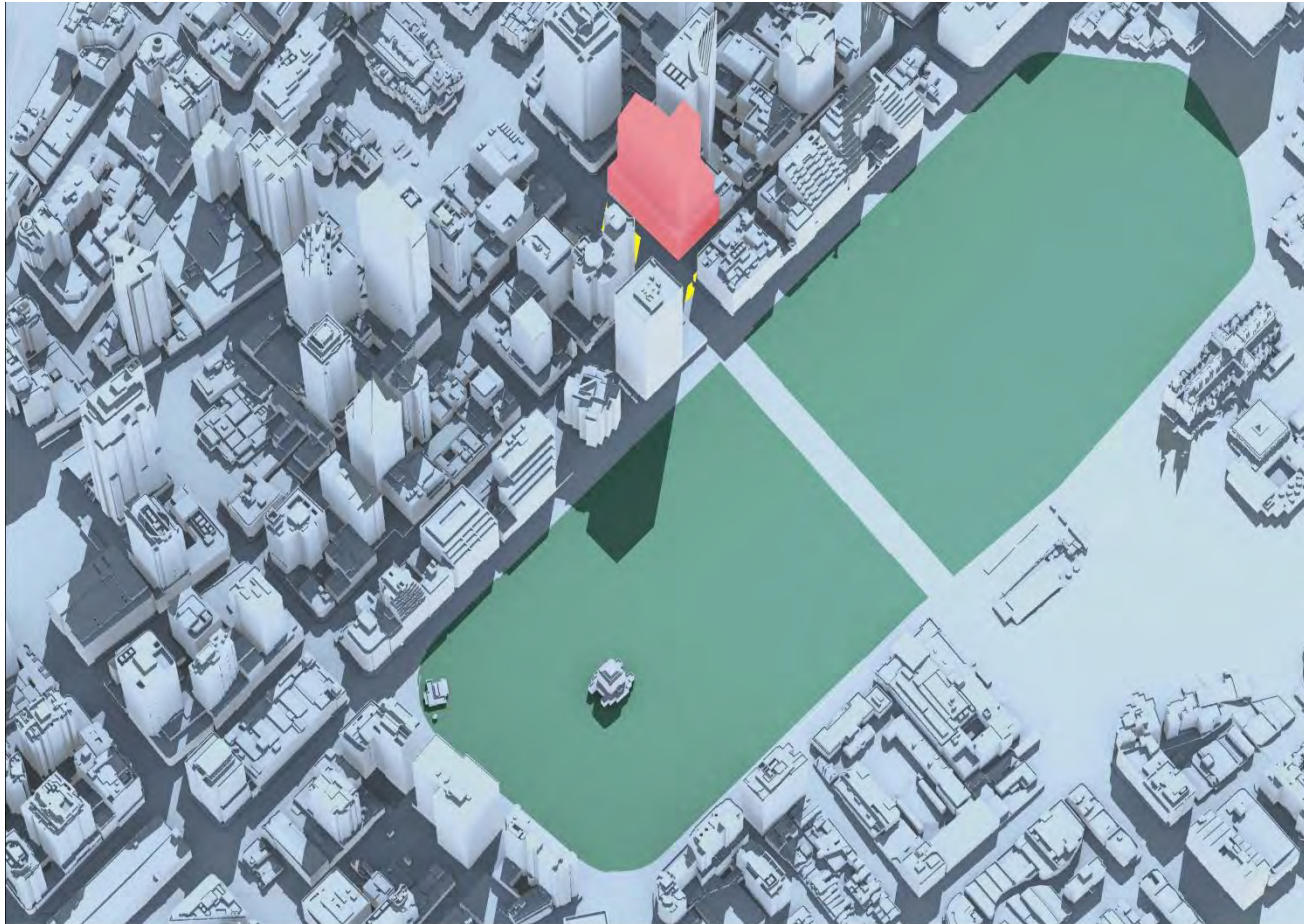

Pitt Street North OSD Shadow Study

September 21 13:00PM

Pitt Street North OSD Envelope	Additional Shadow cast by Pitt Street North OSD Envelope	Hyde Park	Shadow cast by existing City of Sydney buildings