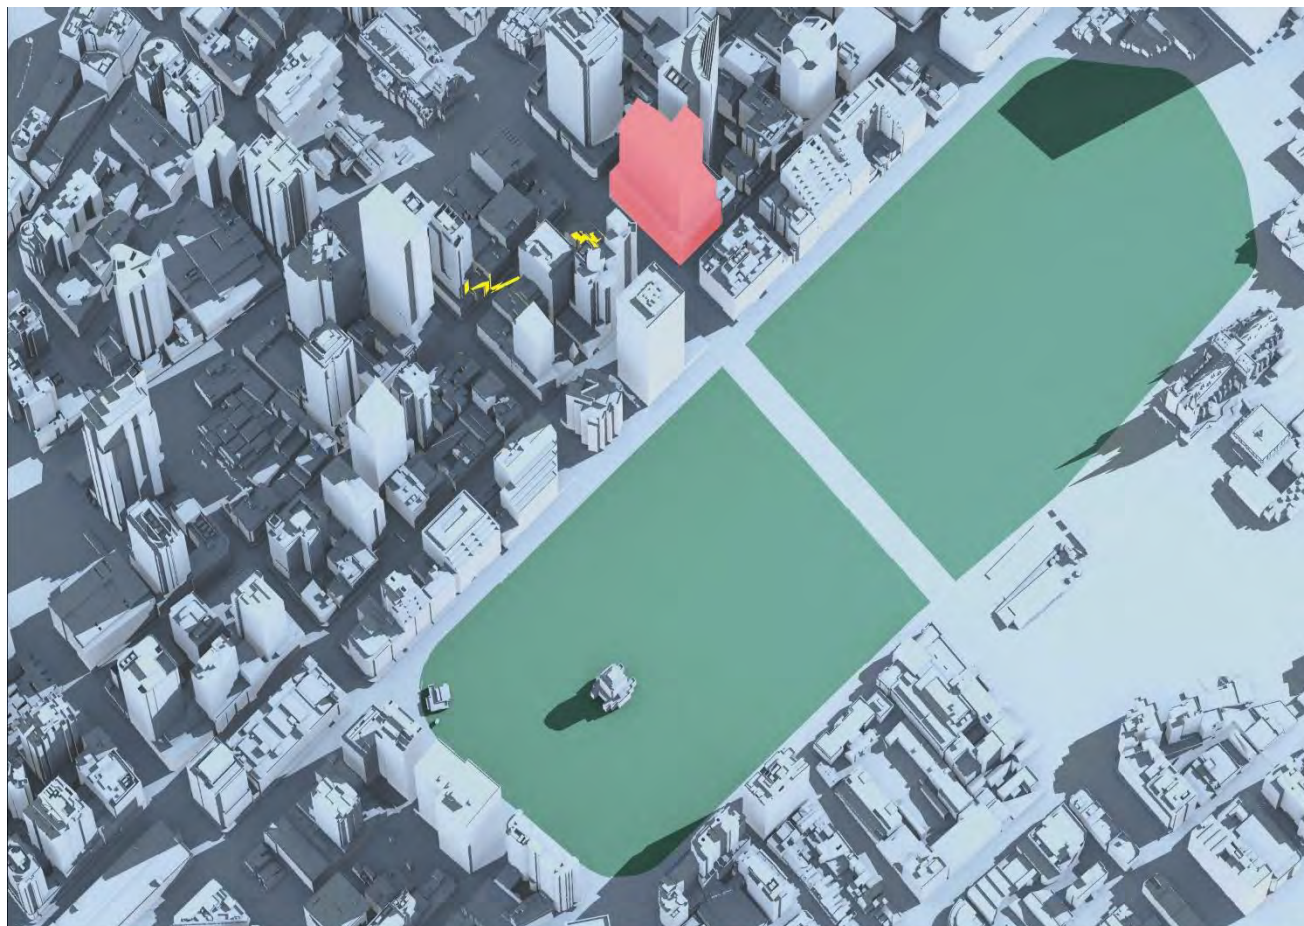

Pitt Street North OSD Shadow Study May 21 10:30AM

Pitt Street North OSD Envelope	Additional Shadow cast by Pitt Street North OSD Envelope	Hyde Park	Shadow cast by existing City of Sydney buildings