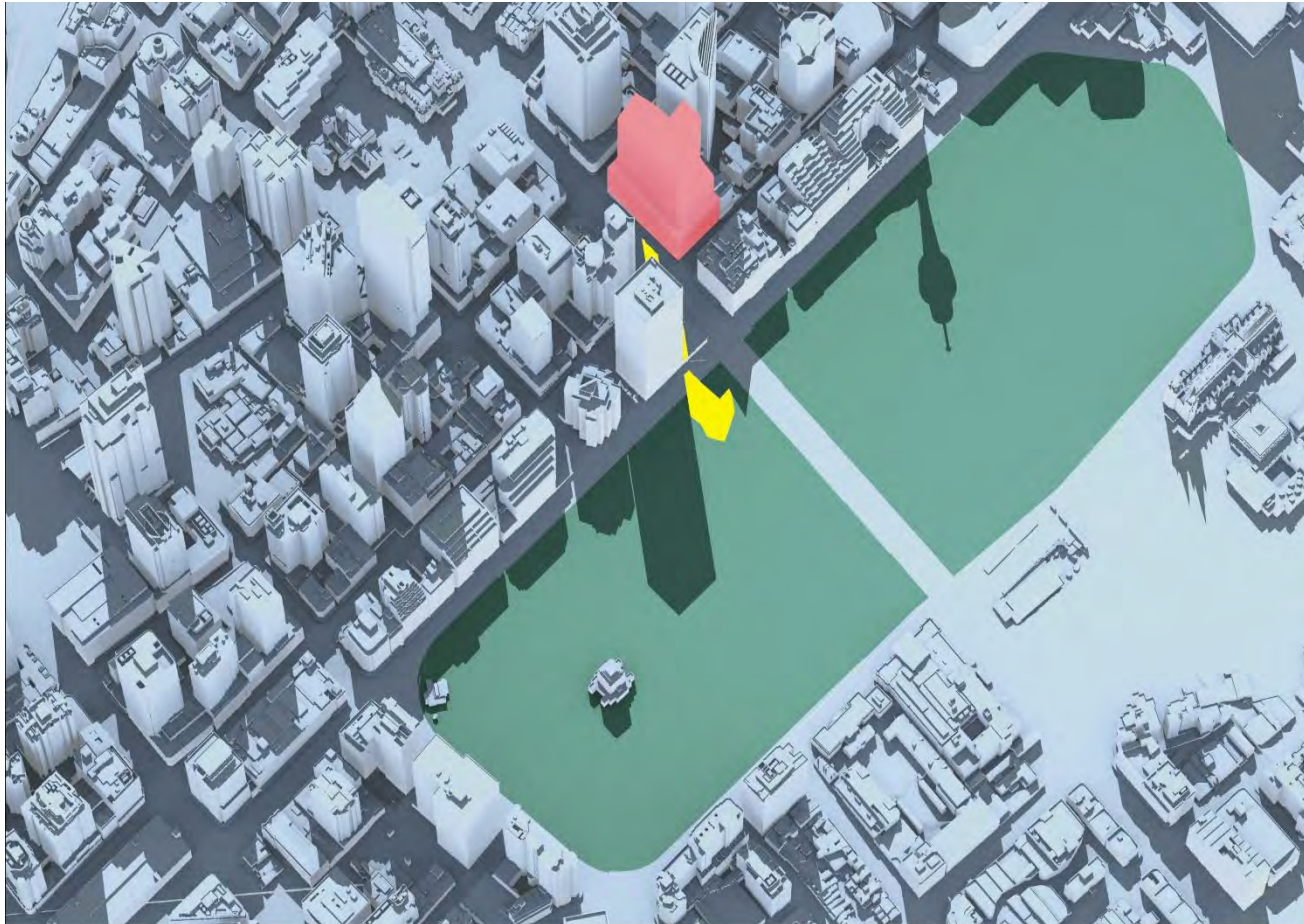

Pitt Street North OSD Shadow Study

September 21 14:00PM

Pitt Street North OSD Envelope	Additional Shadow cast by Pitt Street North OSD Envelope	Hyde Park	Shadow cast by existing City of Sydney buildings