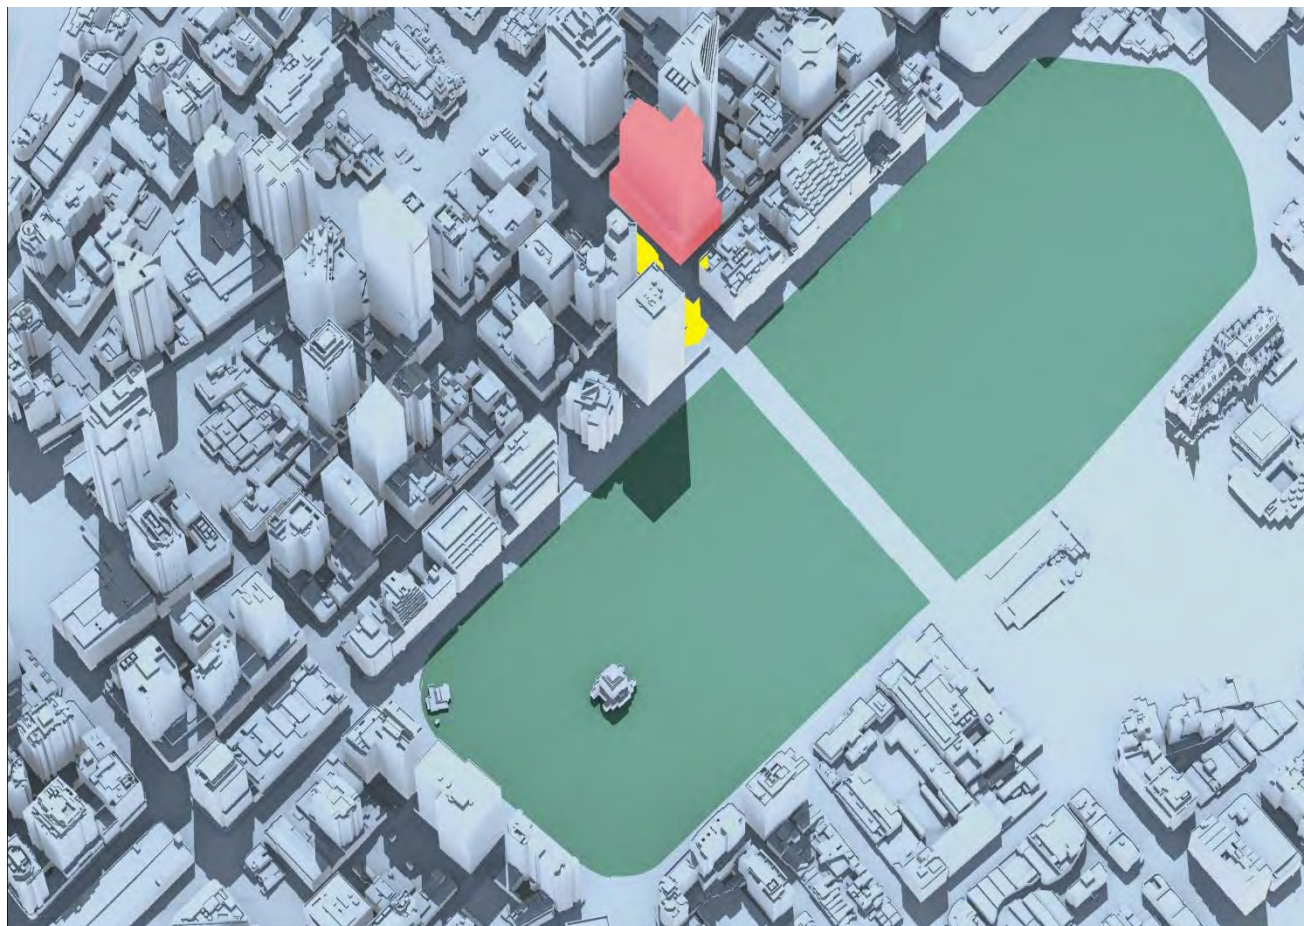

Pitt Street North OSD Shadow Study October 21 14:00PM

Pitt Street North OSD Envelope	Additional Shadow cast by Pitt Street North OSD Envelope	Hyde Park	Shadow cast by existing City of Sydney buildings