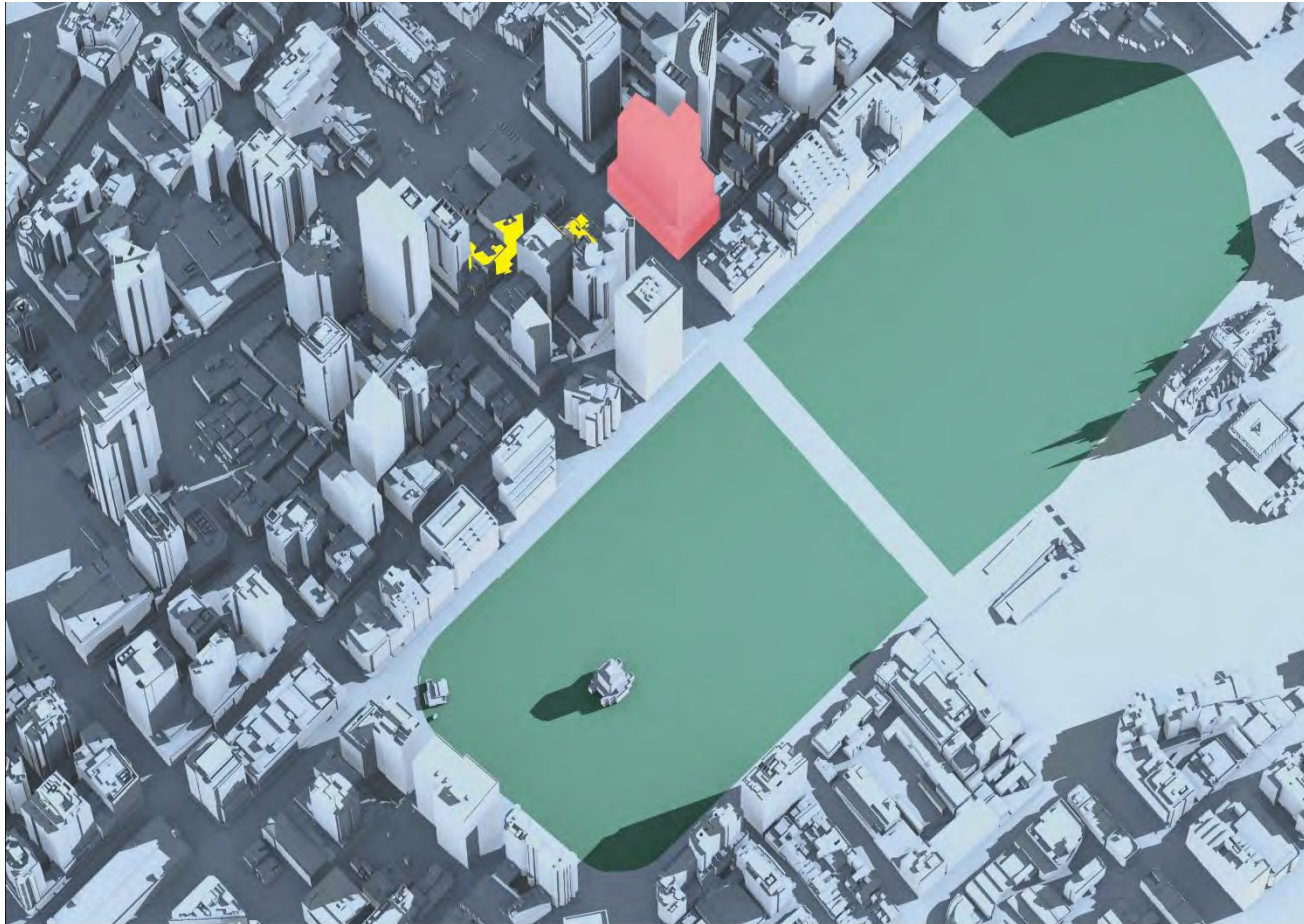

Pitt Street North OSD Shadow Study May 21 10:00AM

Pitt Street North OSD Envelope	Additional Shadow cast by Pitt Street North OSD Envelope	Hyde Park	Shadow cast by existing City of Sydney buildings