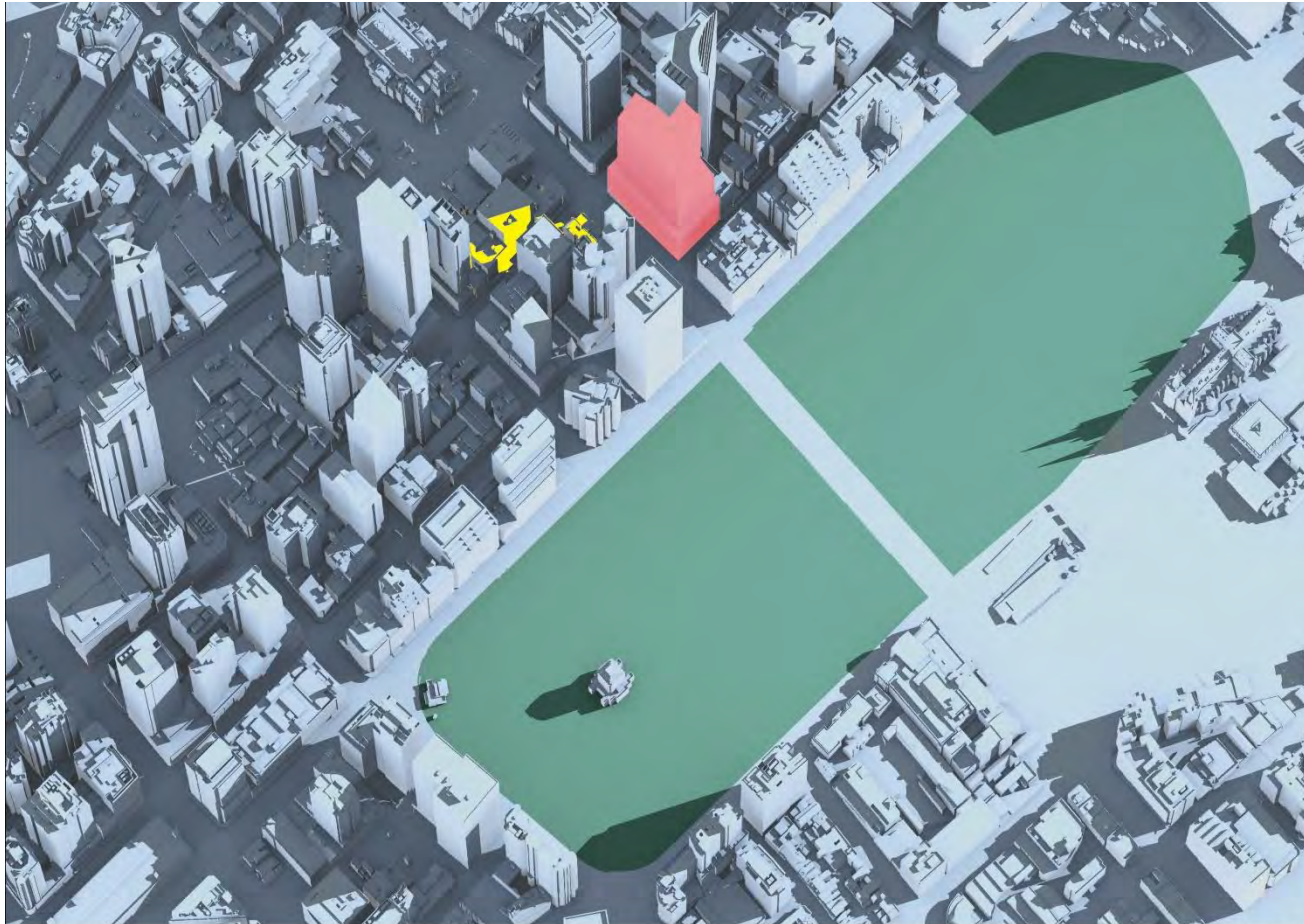

Pitt Street North OSD Shadow Study July 21 10:00AM

Pitt Street North OSD Envelope	Additional Shadow cast by Pitt Street North OSD Envelope	Hyde Park	Shadow cast by existing City of Sydney buildings