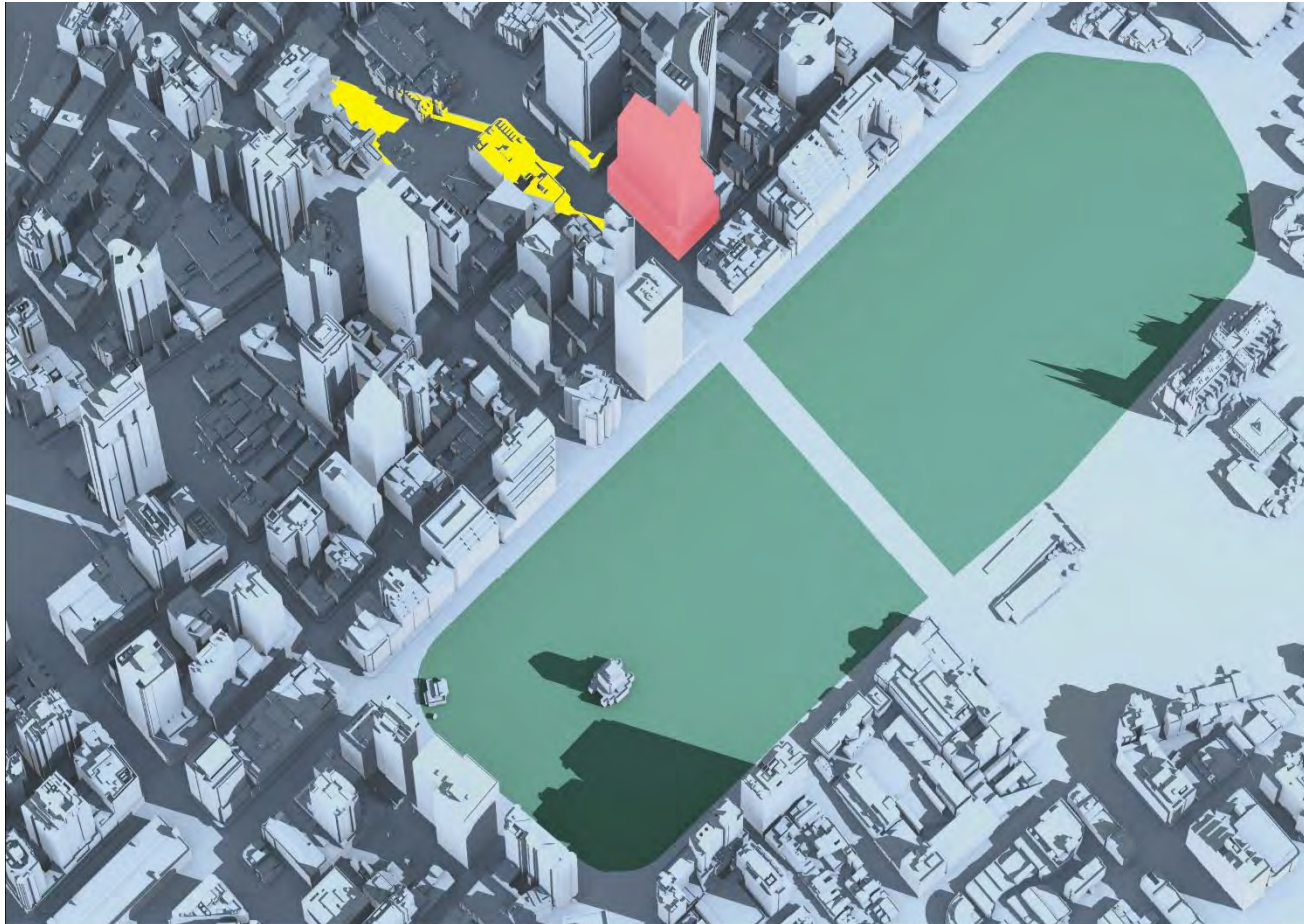

Pitt Street North OSD Shadow Study

February 21 15:00PM

Pitt Street North OSD Shadow Study

March 21 9:00AM

 Pitt Street North OSD Envelope	 Additional Shadow cast by Pitt Street North OSD Envelope	 Hyde Park	 Shadow cast by existing City of Sydney buildings
--	--	---	--