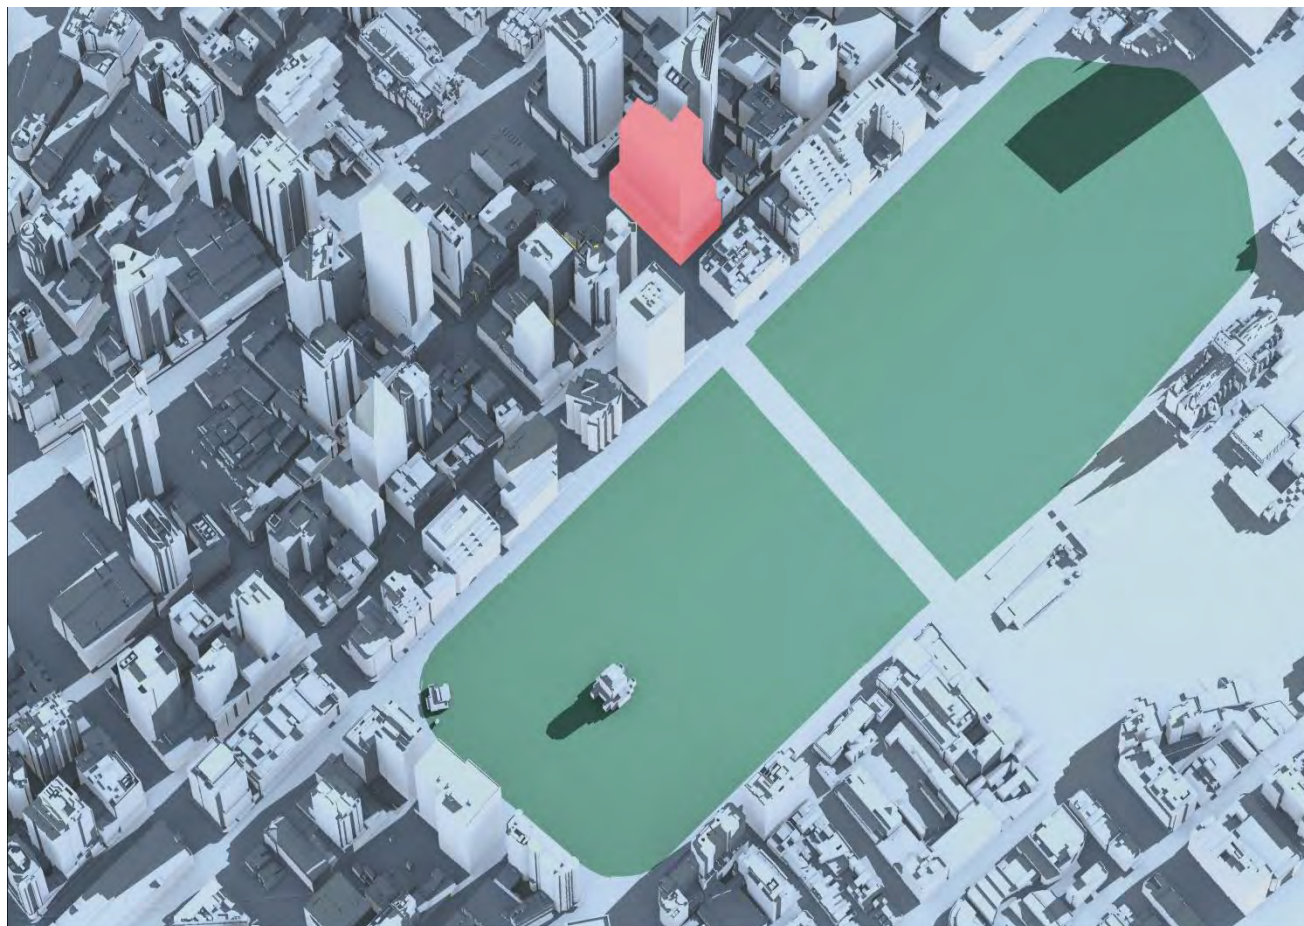

Pitt Street North OSD Shadow Study June 21 11:00AM

Pitt Street North OSD Envelope	Additional Shadow cast by Pitt Street North OSD Envelope	Hyde Park	Shadow cast by existing City of Sydney buildings