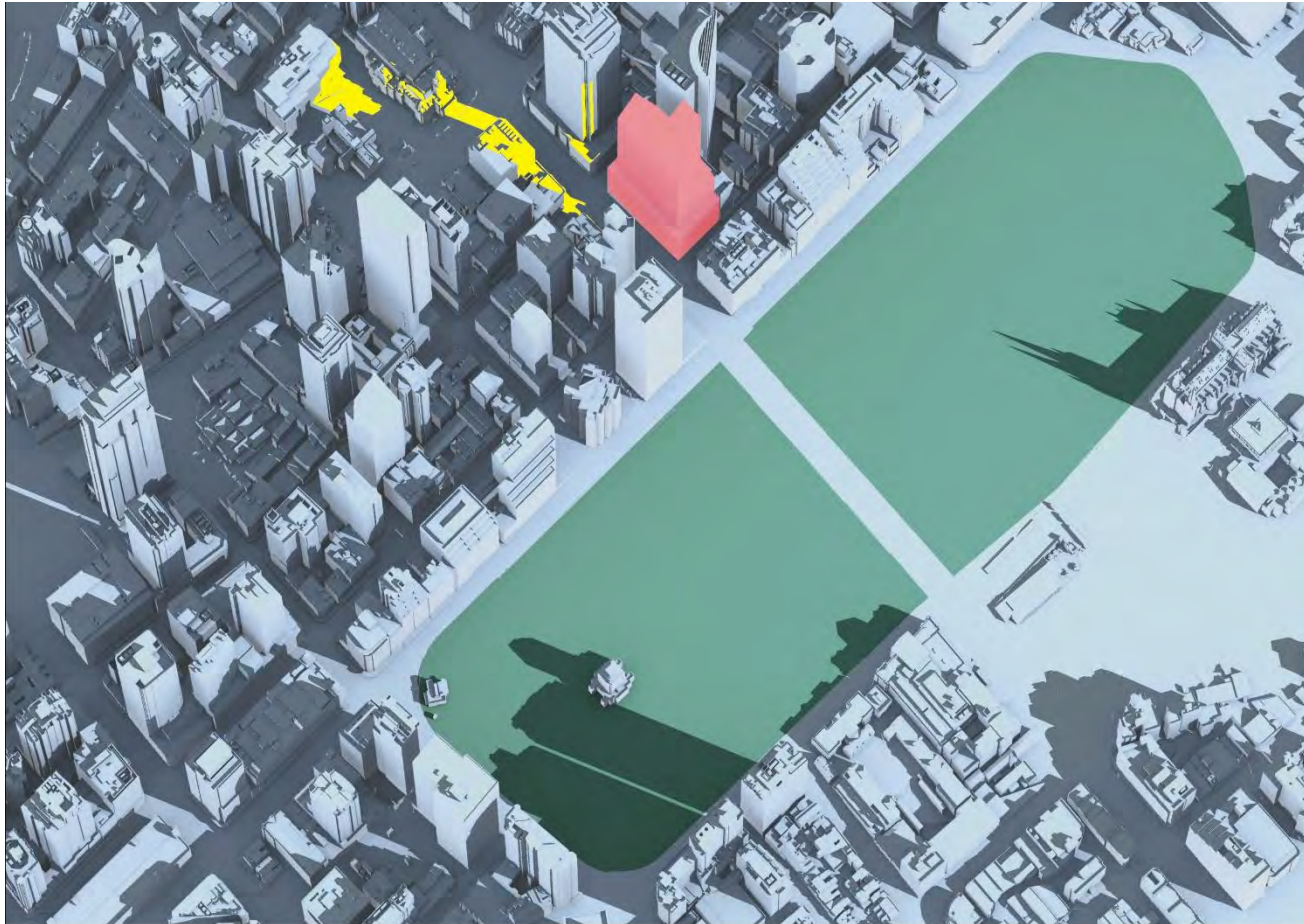

Pitt Street North OSD Shadow Study

March 21 9:00AM

Pitt Street North OSD Envelope	Additional Shadow cast by Pitt Street North OSD Envelope	Hyde Park	Shadow cast by existing City of Sydney buildings