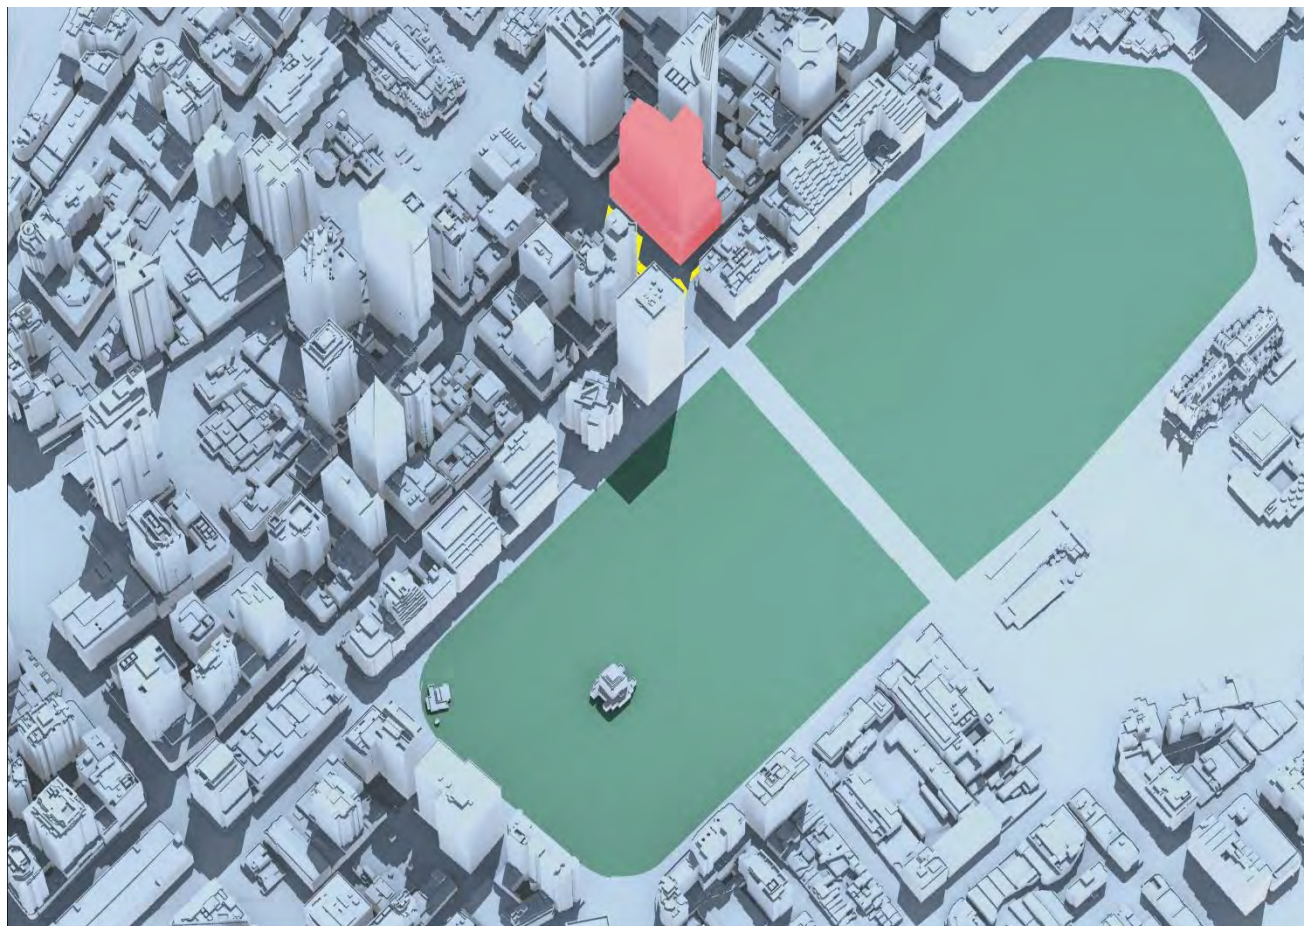

Pitt Street North OSD Shadow Study October 21 13:30PM

Pitt Street North OSD Envelope	Additional Shadow cast by Pitt Street North OSD Envelope	Hyde Park	Shadow cast by existing City of Sydney buildings