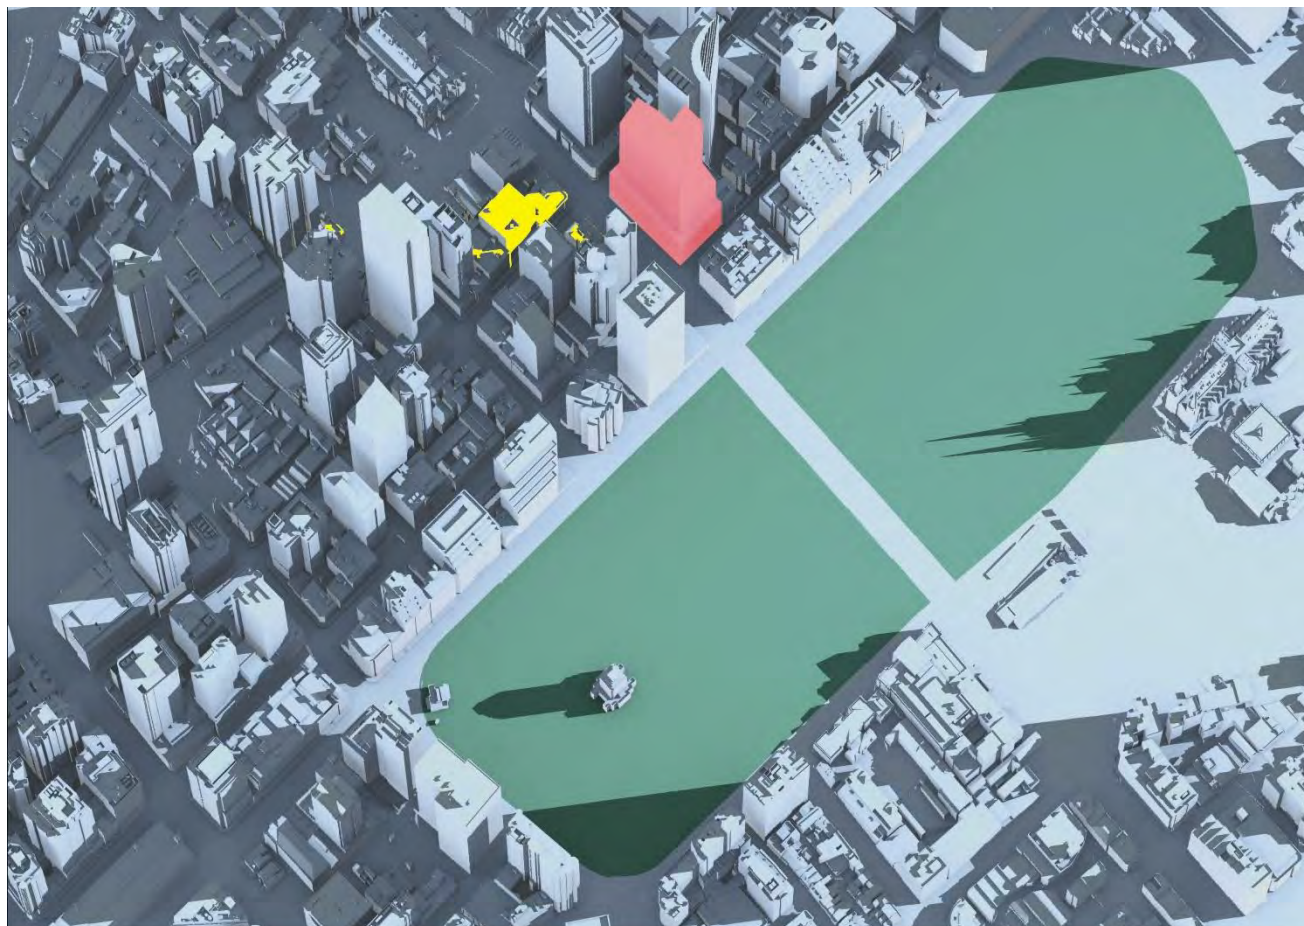

Pitt Street North OSD Shadow Study June 21 9:00AM

Pitt Street North OSD Envelope	Additional Shadow cast by Pitt Street North OSD Envelope	Hyde Park	Shadow cast by existing City of Sydney buildings