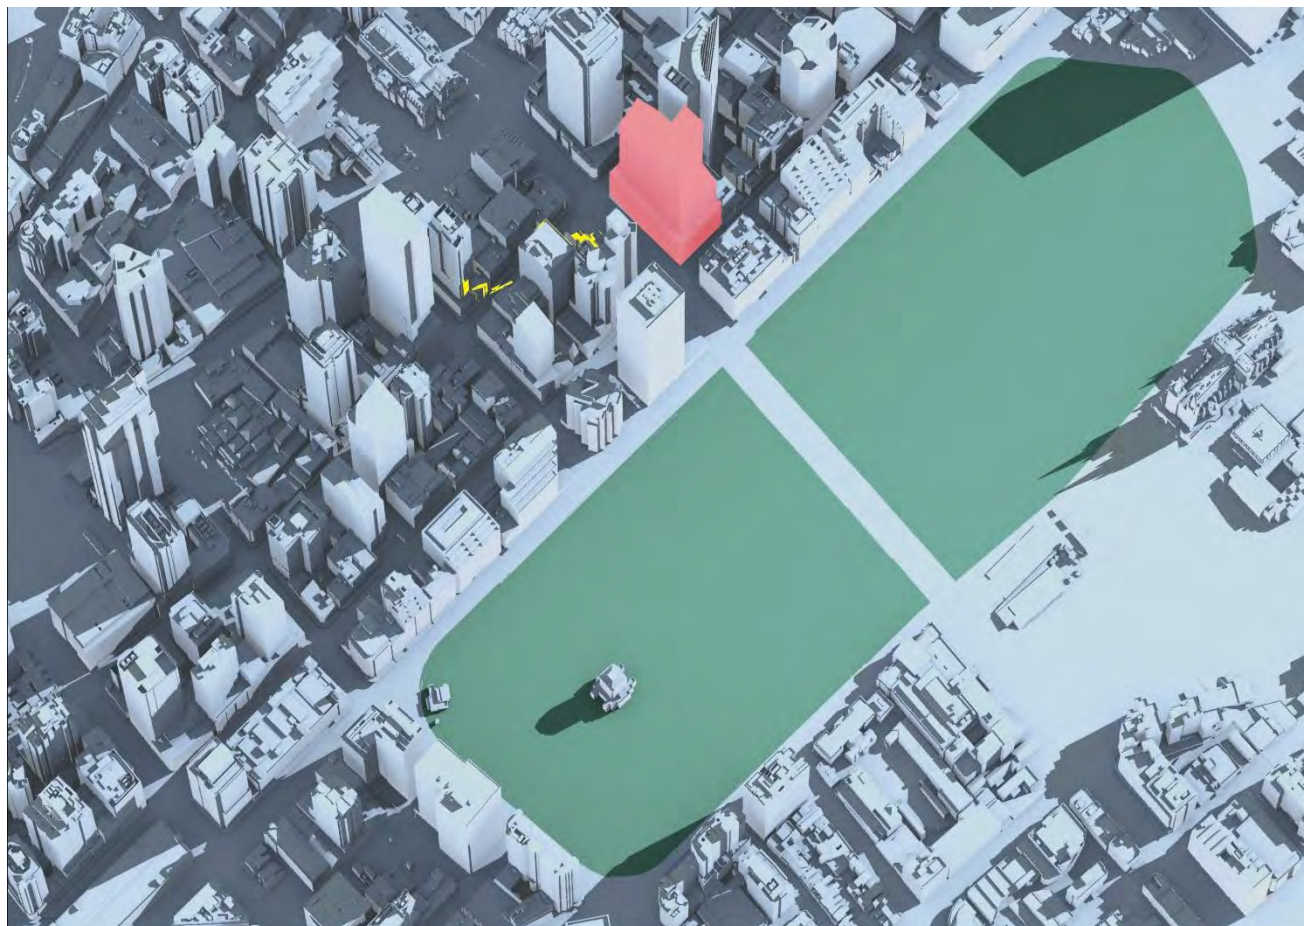

Pitt Street North OSD Shadow Study June 21 10:30AM

Pitt Street North OSD Envelope	Additional Shadow cast by Pitt Street North OSD Envelope	Hyde Park	Shadow cast by existing City of Sydney buildings