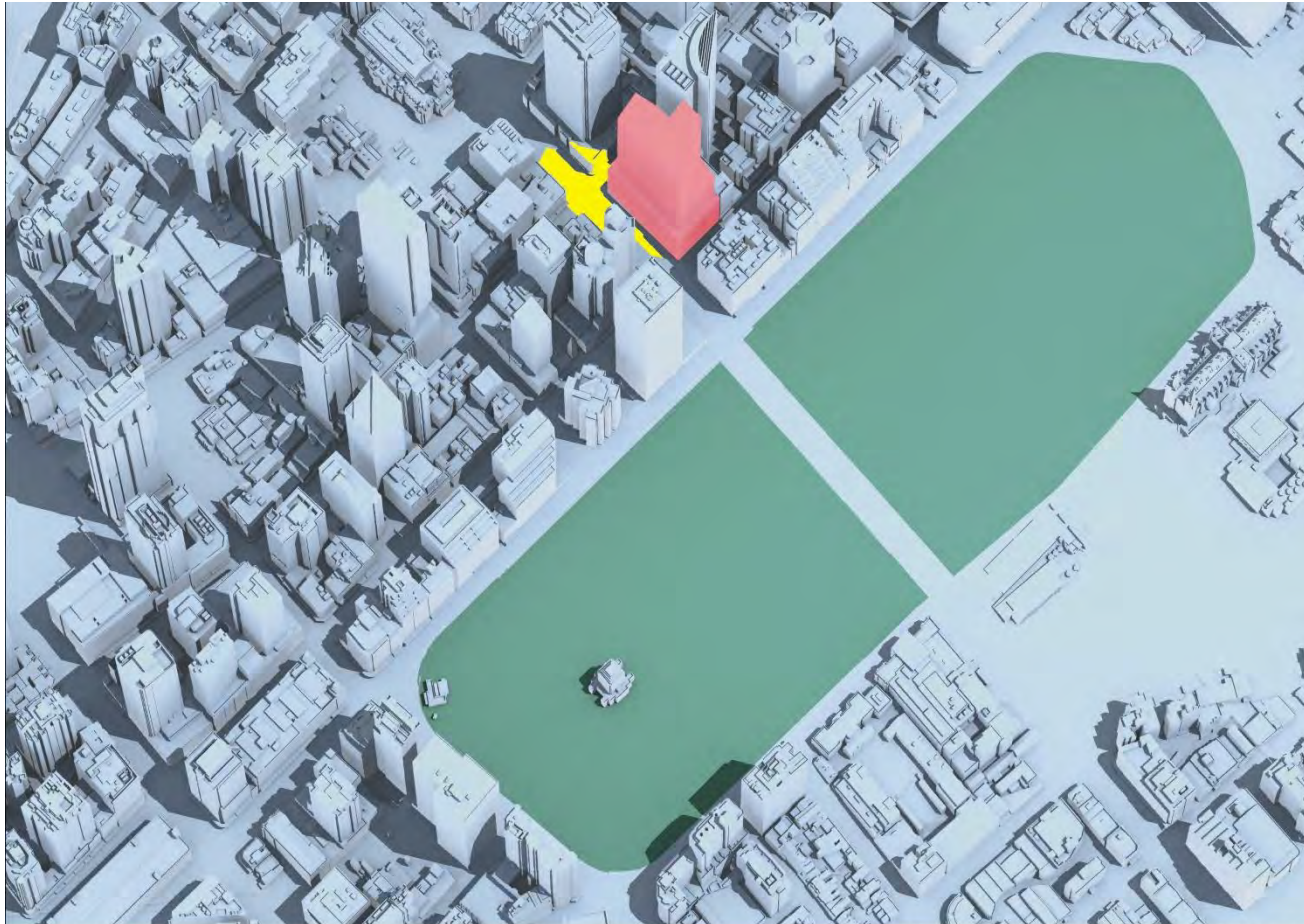

Pitt Street North OSD Shadow Study

November 21 11:00AM

Pitt Street North OSD Envelope	Additional Shadow cast by Pitt Street North OSD Envelope	Hyde Park	Shadow cast by existing City of Sydney buildings