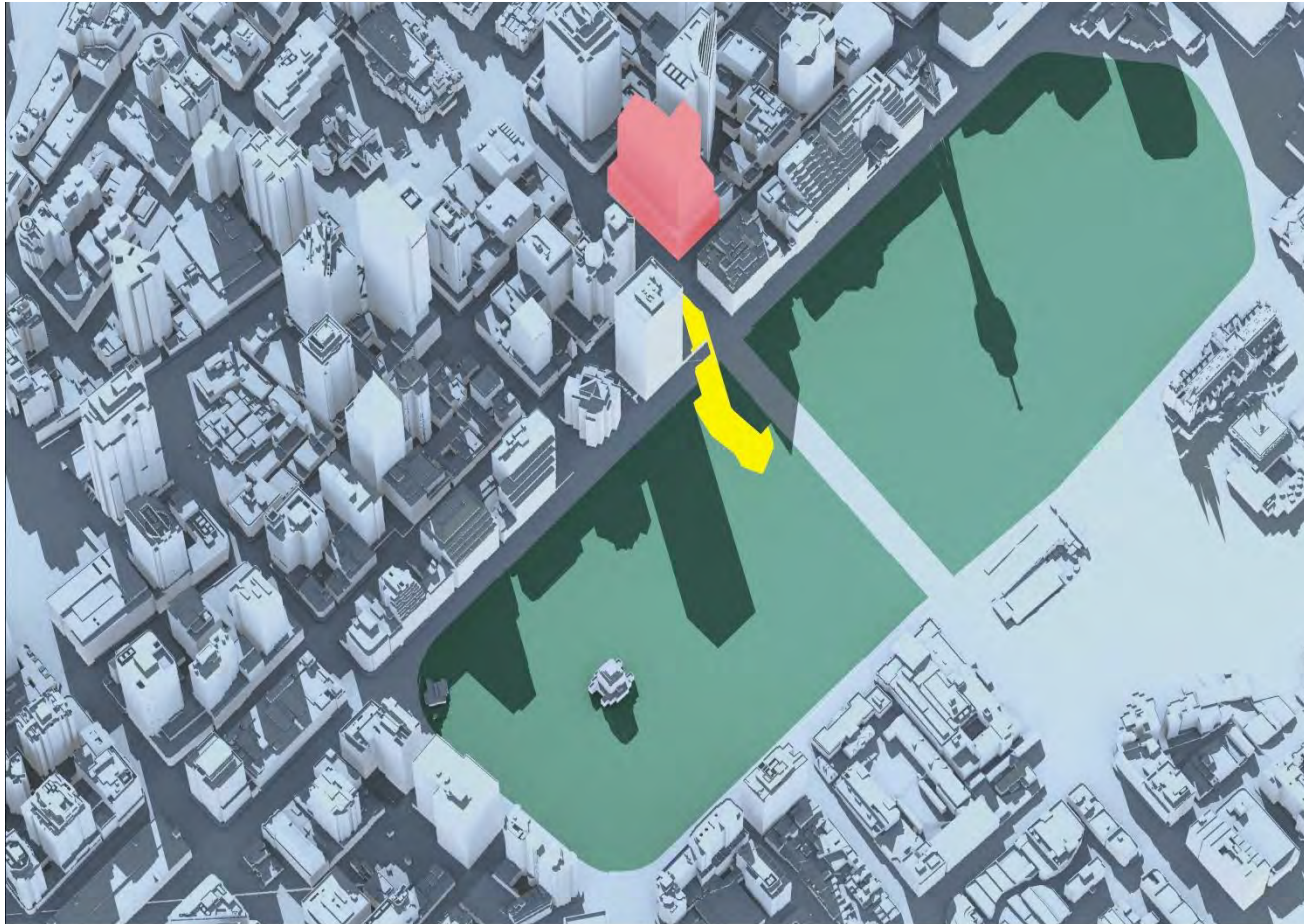

Pitt Street North OSD Shadow Study

September 21 14:30PM

Pitt Street North OSD Envelope	Additional Shadow cast by Pitt Street North OSD Envelope	Hyde Park	Shadow cast by existing City of Sydney buildings