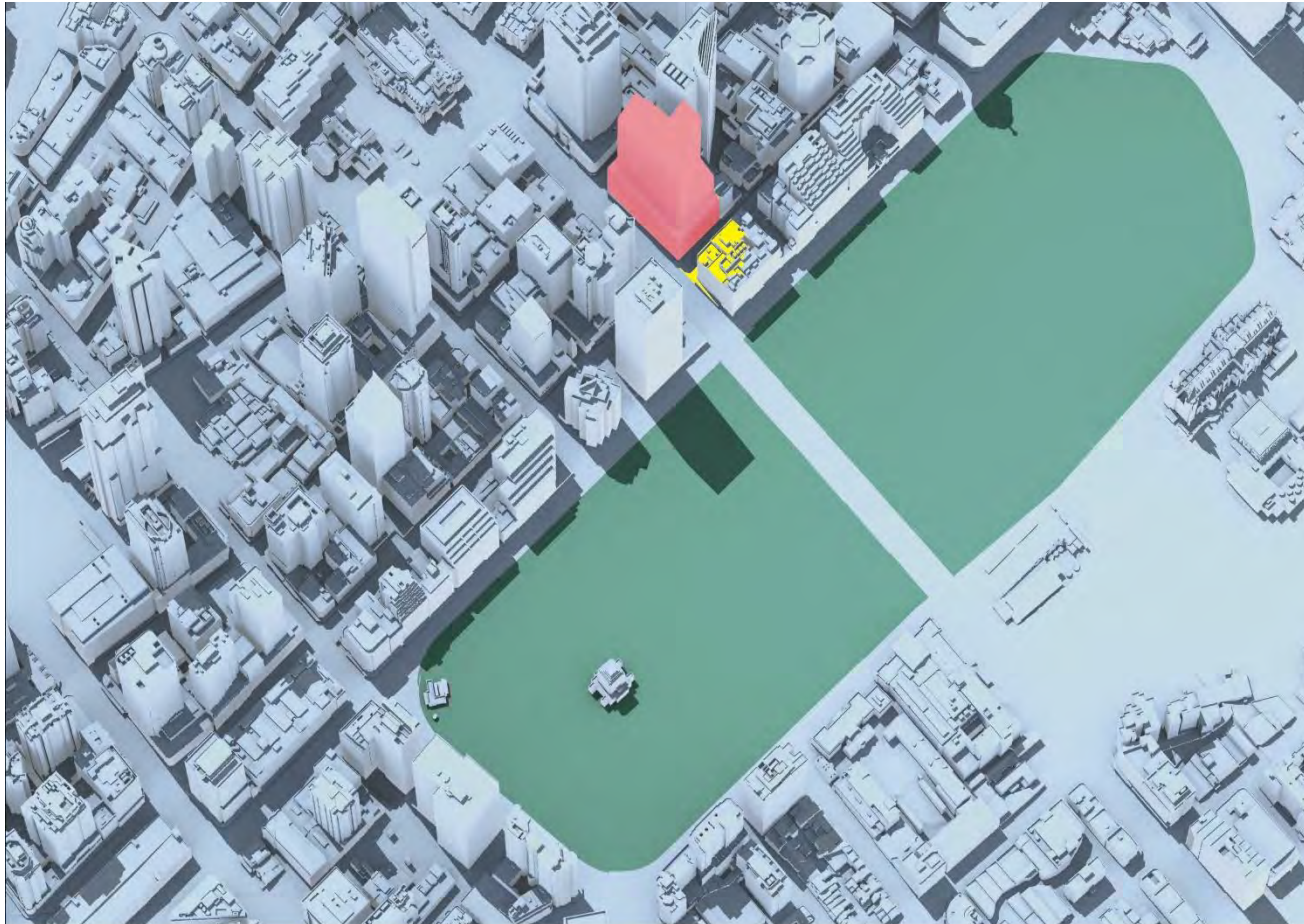

Pitt Street North OSD Shadow Study

December 21 15:00PM

Pitt Street North OSD Envelope	Additional Shadow cast by Pitt Street North OSD Envelope	Hyde Park	Shadow cast by existing City of Sydney buildings