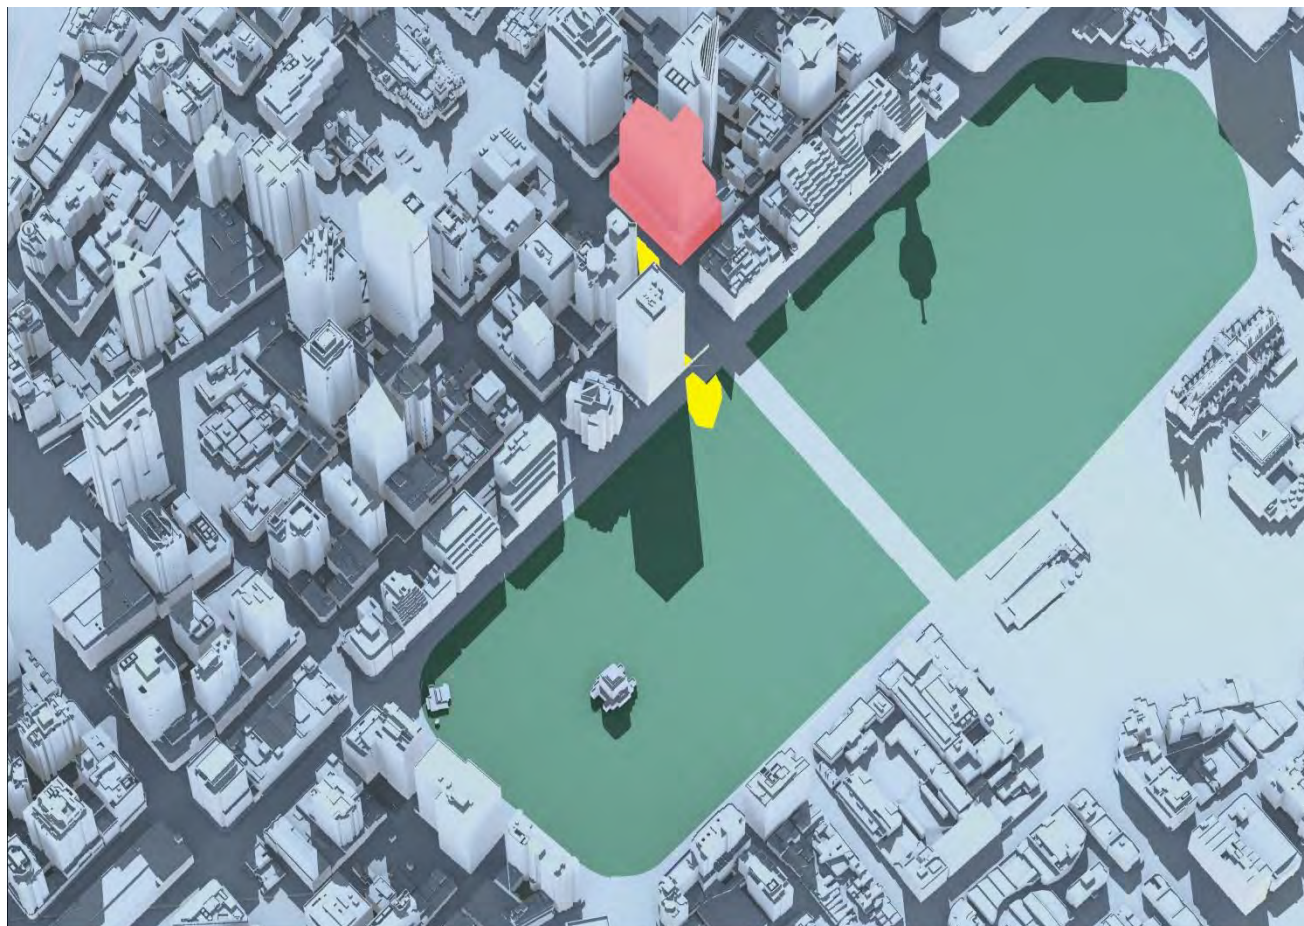

Pitt Street North OSD Shadow Study March 21 15:00PM

Pitt Street North OSD Envelope	Additional Shadow cast by Pitt Street North OSD Envelope	Hyde Park	Shadow cast by existing City of Sydney buildings