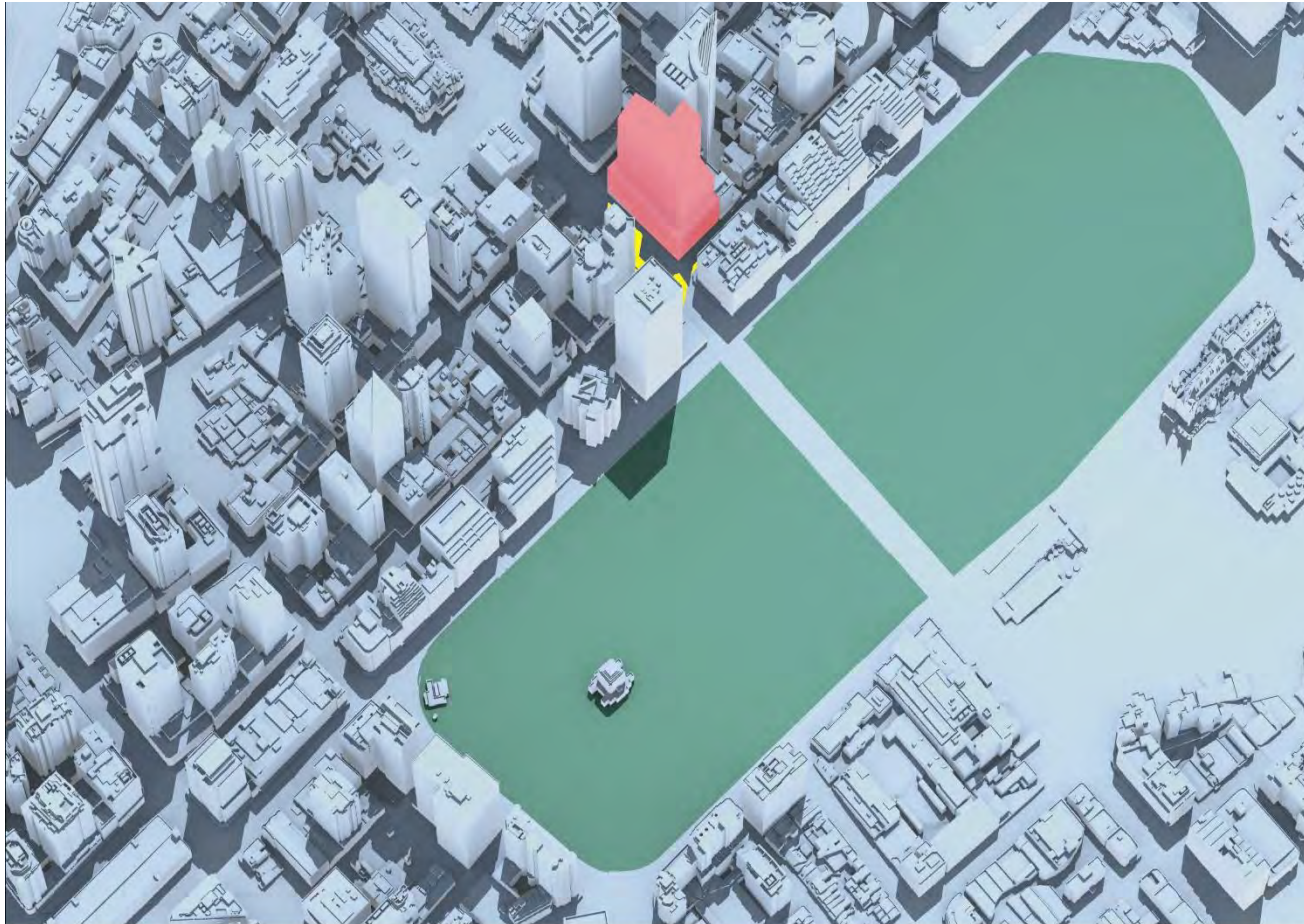

Pitt Street North OSD Shadow Study

February 21 14:00PM

Pitt Street North OSD Envelope	Additional Shadow cast by Pitt Street North OSD Envelope	Hyde Park	Shadow cast by existing City of Sydney buildings