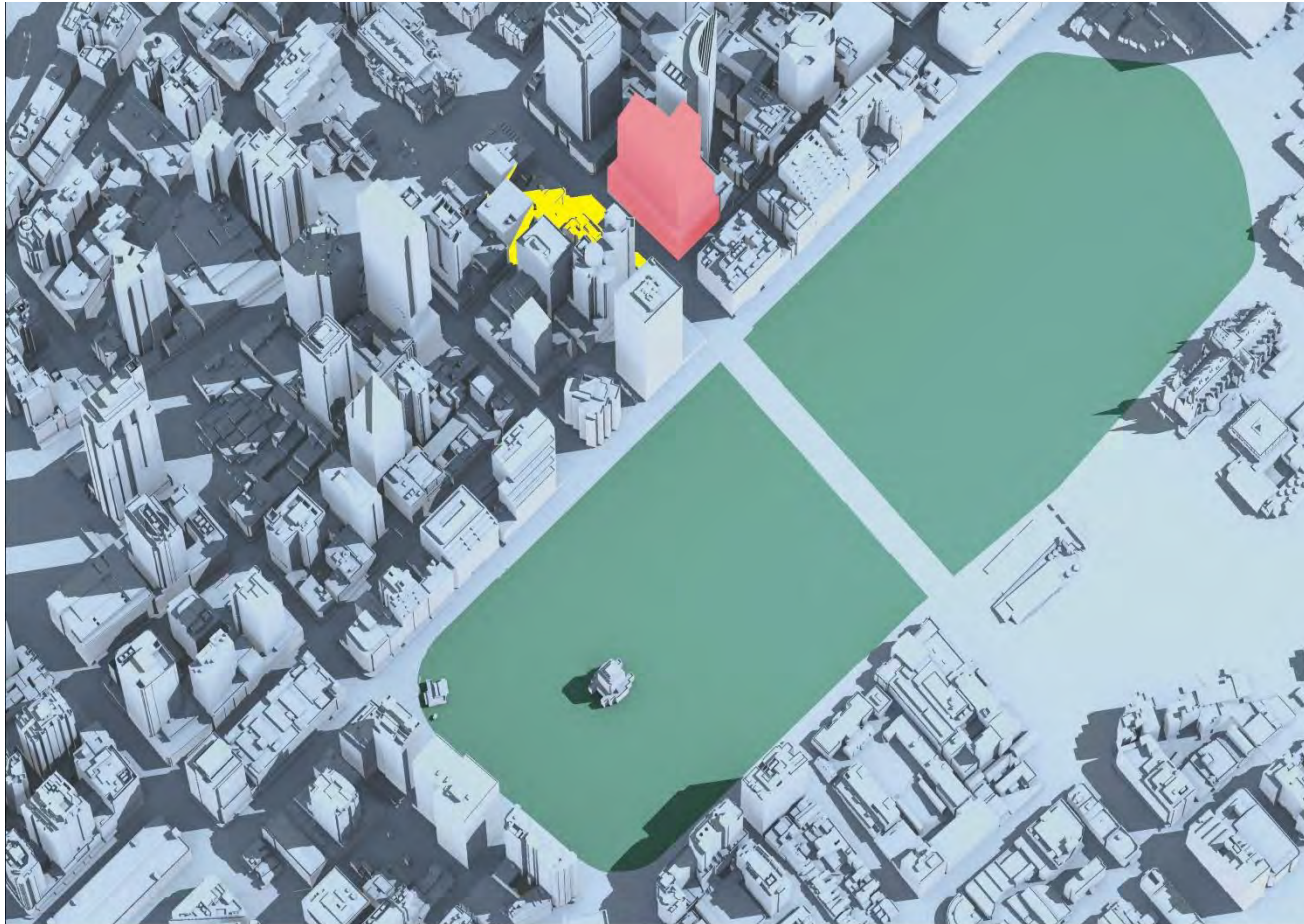

Pitt Street North OSD Shadow Study

September 21 9:00AM

Pitt Street North OSD Shadow Study

September 21 9:30AM

 Pitt Street North OSD Envelope	 Additional Shadow cast by Pitt Street North OSD Envelope	 Hyde Park	 Shadow cast by existing City of Sydney buildings
--	--	---	--