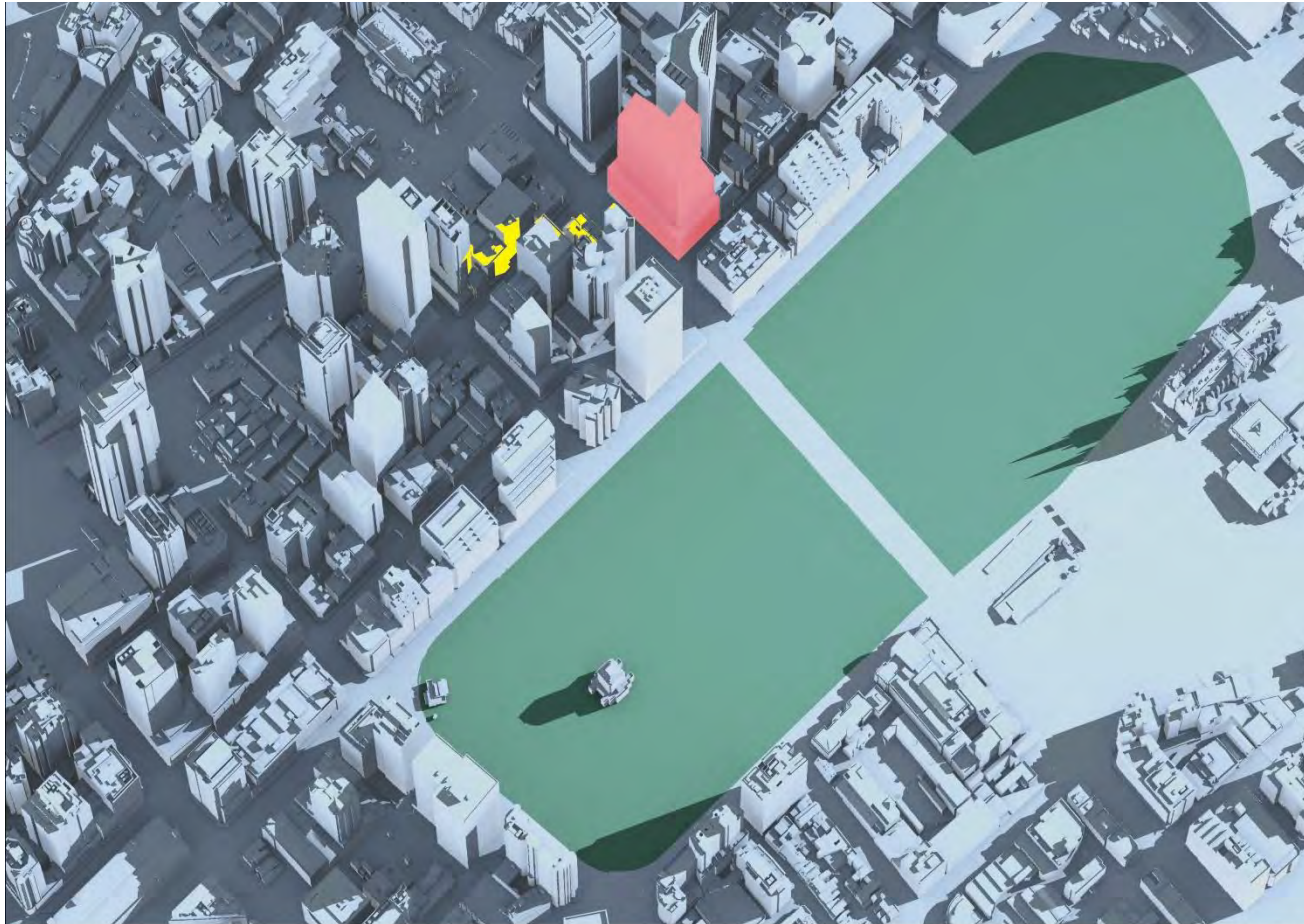

Pitt Street North OSD Shadow Study June 21 10:00AM

Pitt Street North OSD Envelope	Additional Shadow cast by Pitt Street North OSD Envelope	Hyde Park	Shadow cast by existing City of Sydney buildings