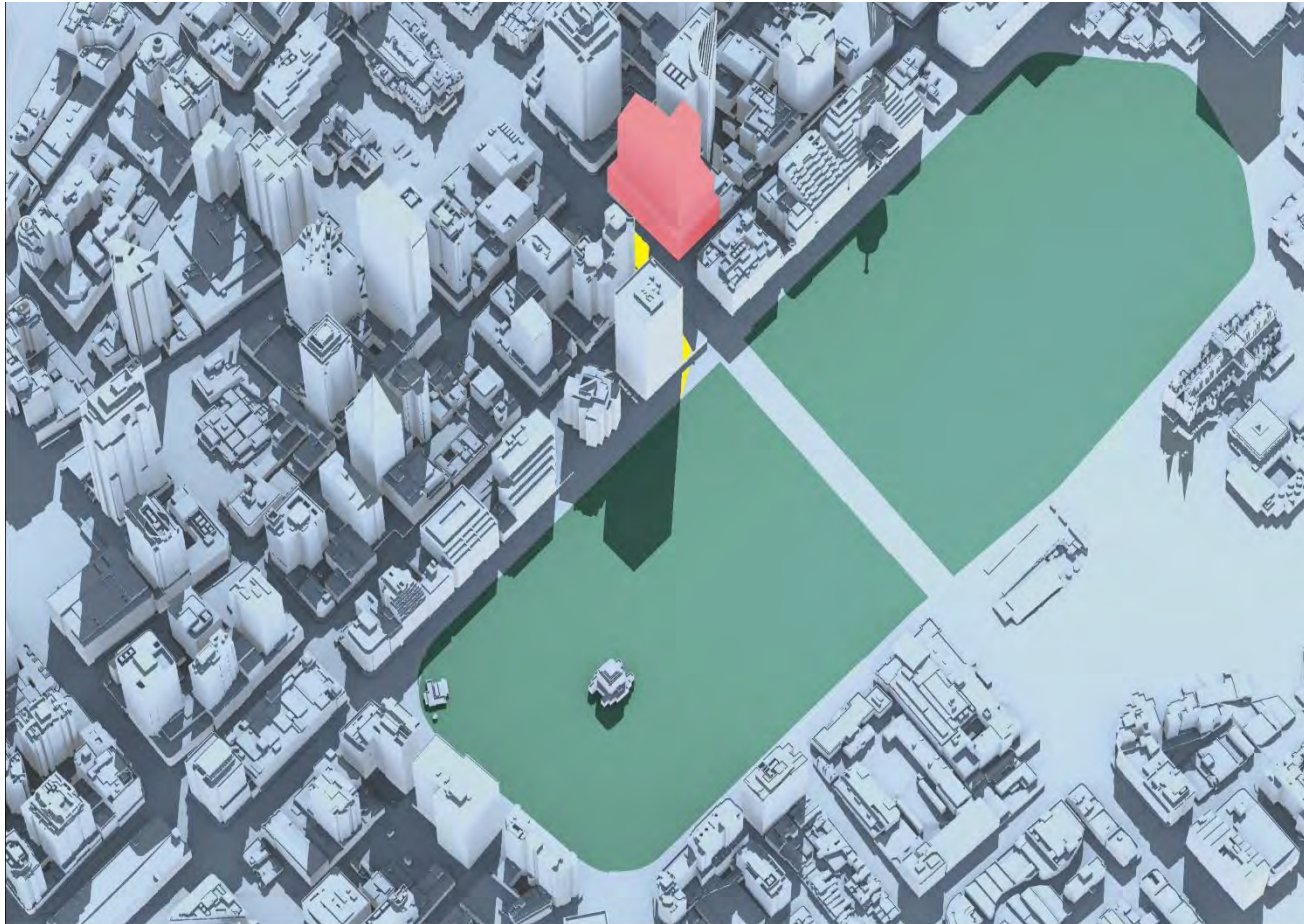

Pitt Street North OSD Shadow Study March 21 14:30PM

Pitt Street North OSD Envelope	Additional Shadow cast by Pitt Street North OSD Envelope	Hyde Park	Shadow cast by existing City of Sydney buildings