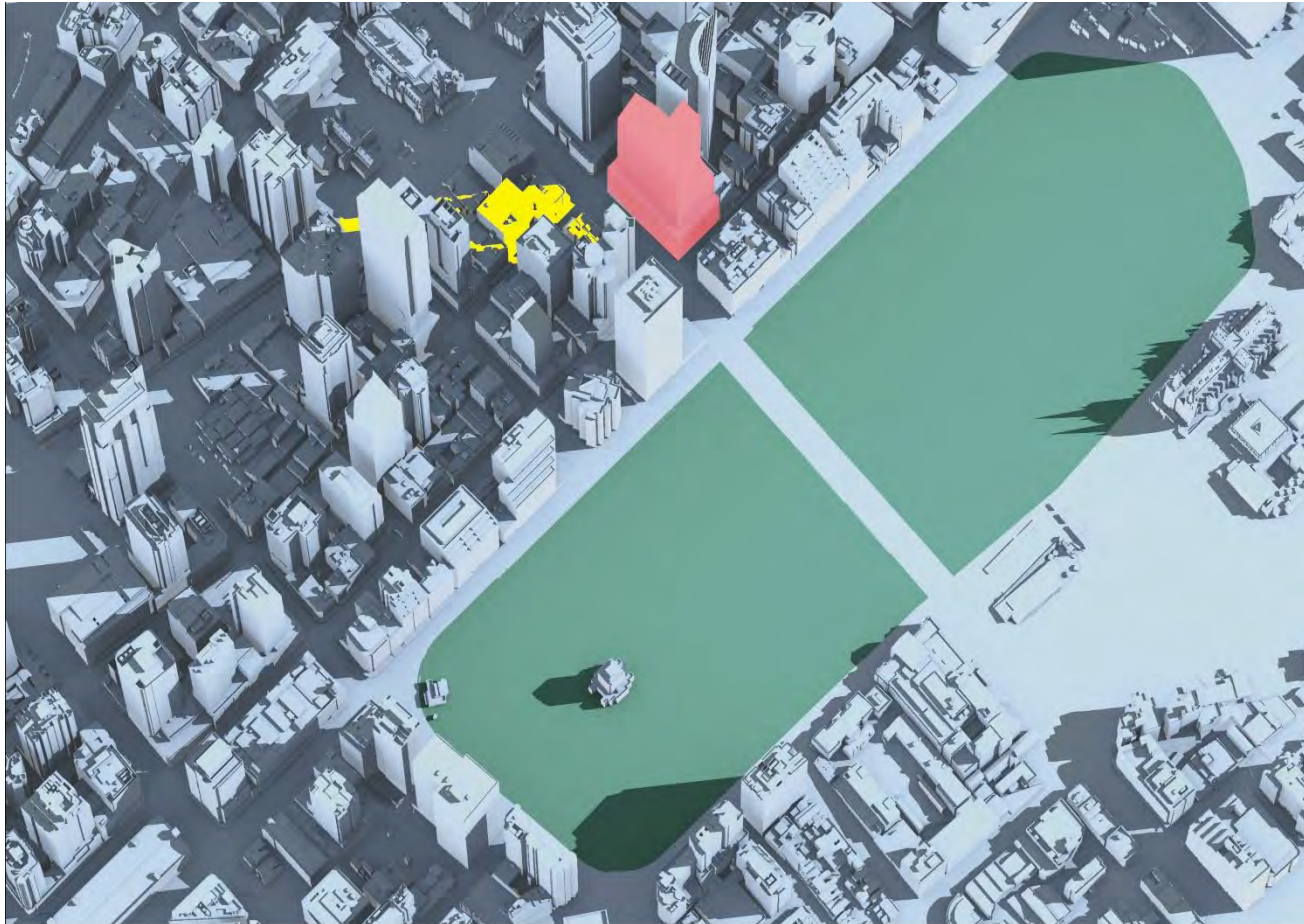

Pitt Street North OSD Shadow Study August 21 9:30AM

Pitt Street North OSD Envelope	Additional Shadow cast by Pitt Street North OSD Envelope	Hyde Park	Shadow cast by existing City of Sydney buildings