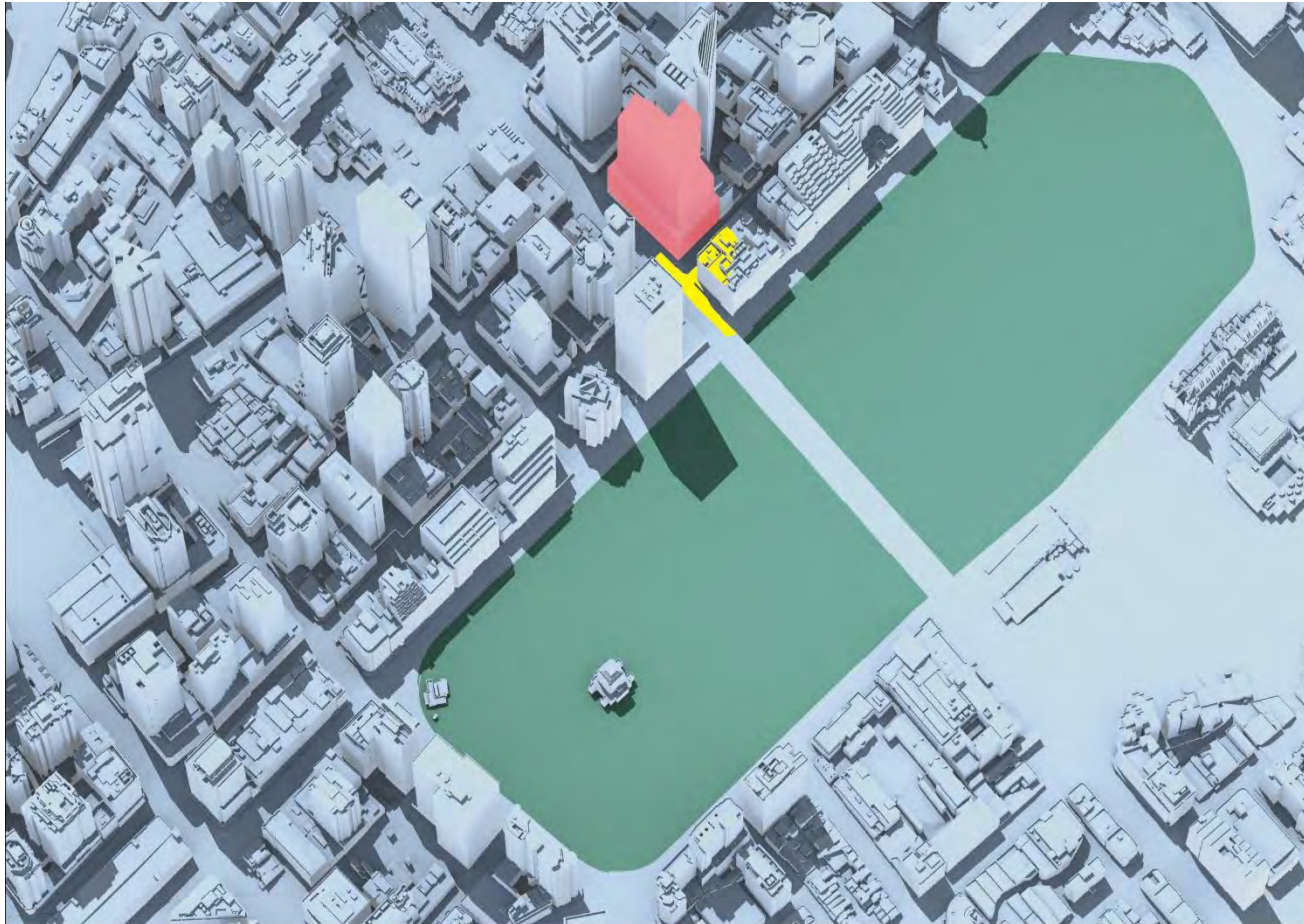

Pitt Street North OSD Shadow Study January 21 15:00PM

Pitt Street North OSD Envelope	Additional Shadow cast by Pitt Street North OSD Envelope	Hyde Park	Shadow cast by existing City of Sydney buildings