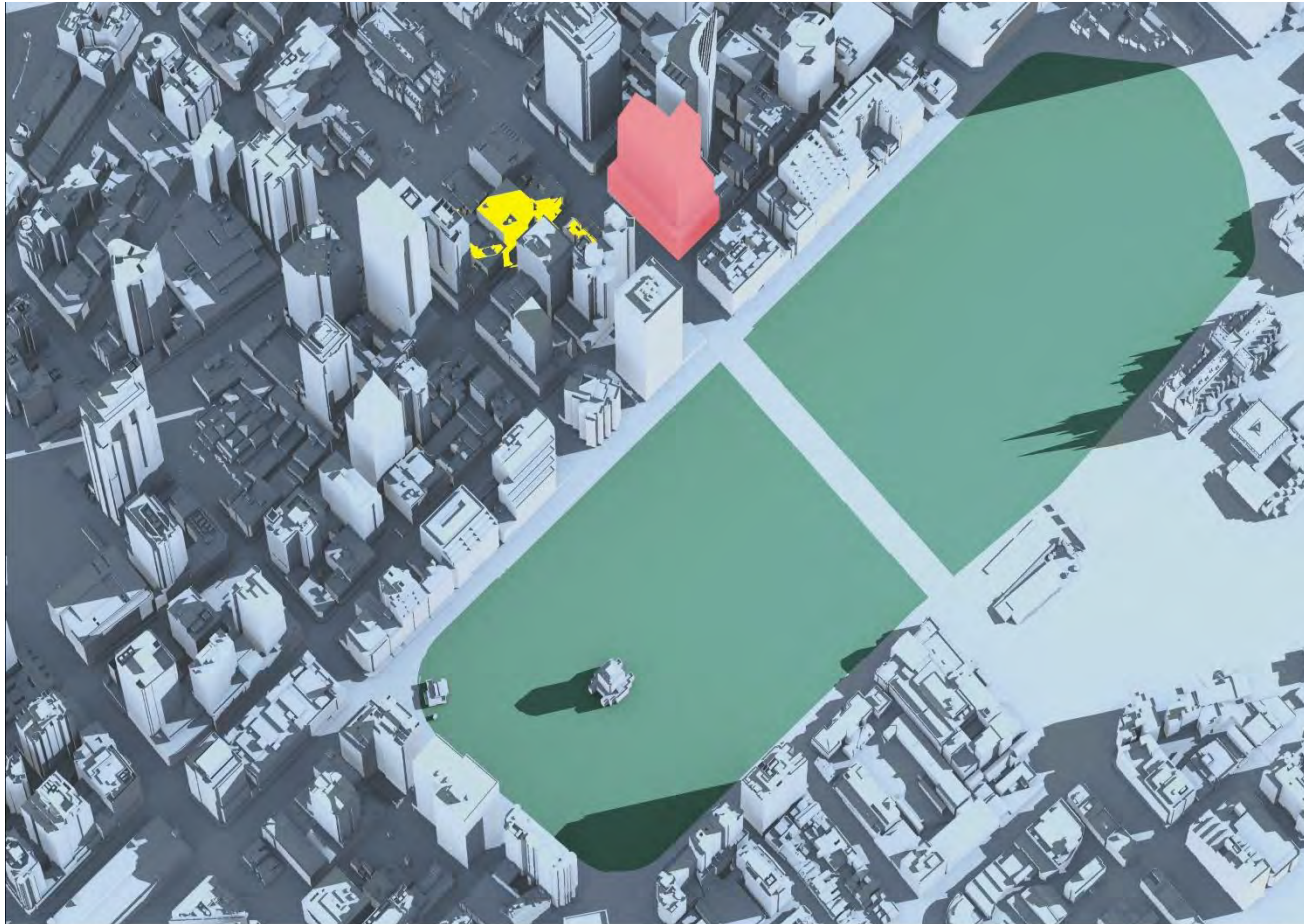

Pitt Street North OSD Shadow Study

May 21

9:30AM

Pitt Street North OSD Envelope	Additional Shadow cast by Pitt Street North OSD Envelope	Hyde Park	Shadow cast by existing City of Sydney buildings