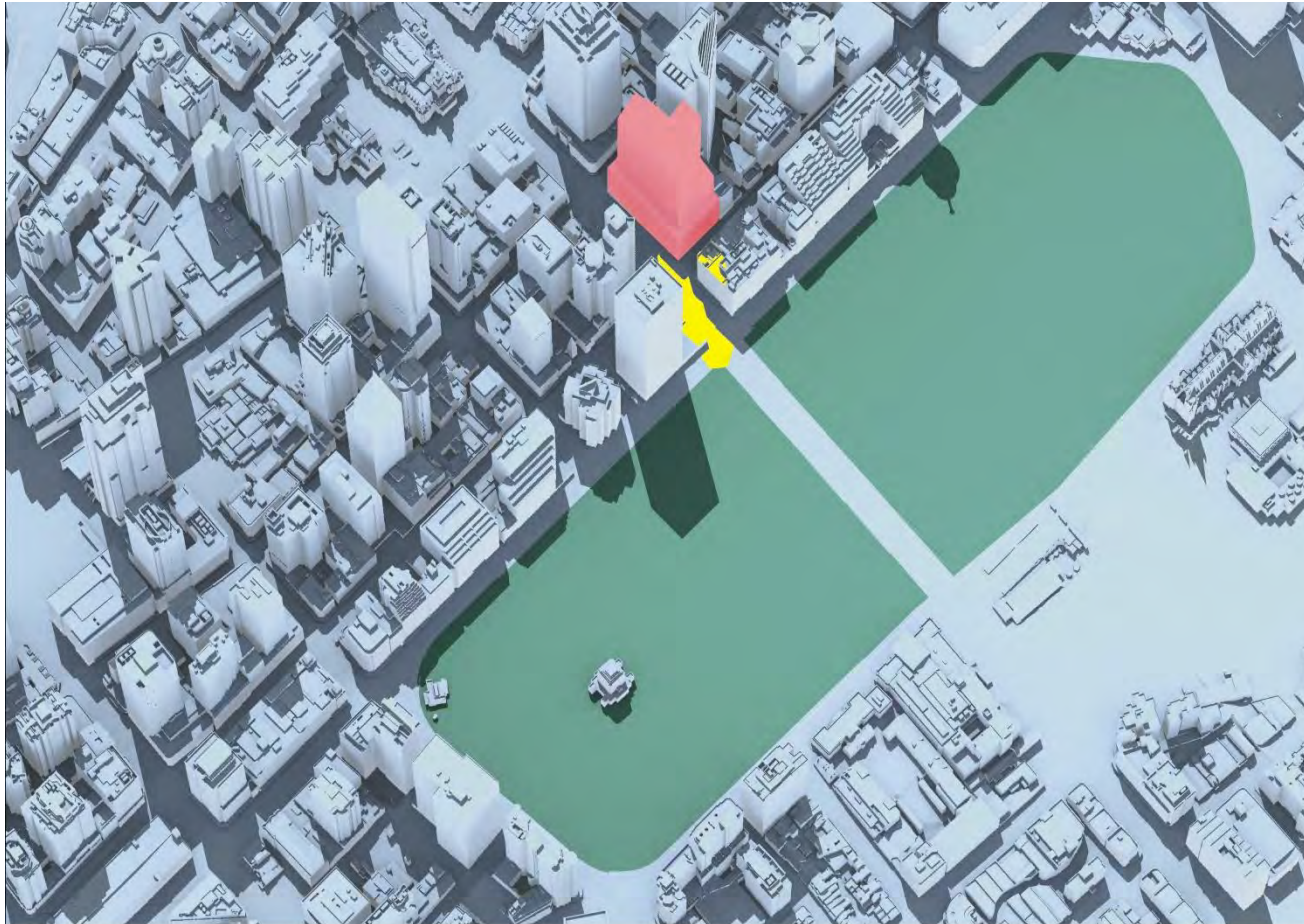

Pitt Street North OSD Shadow Study