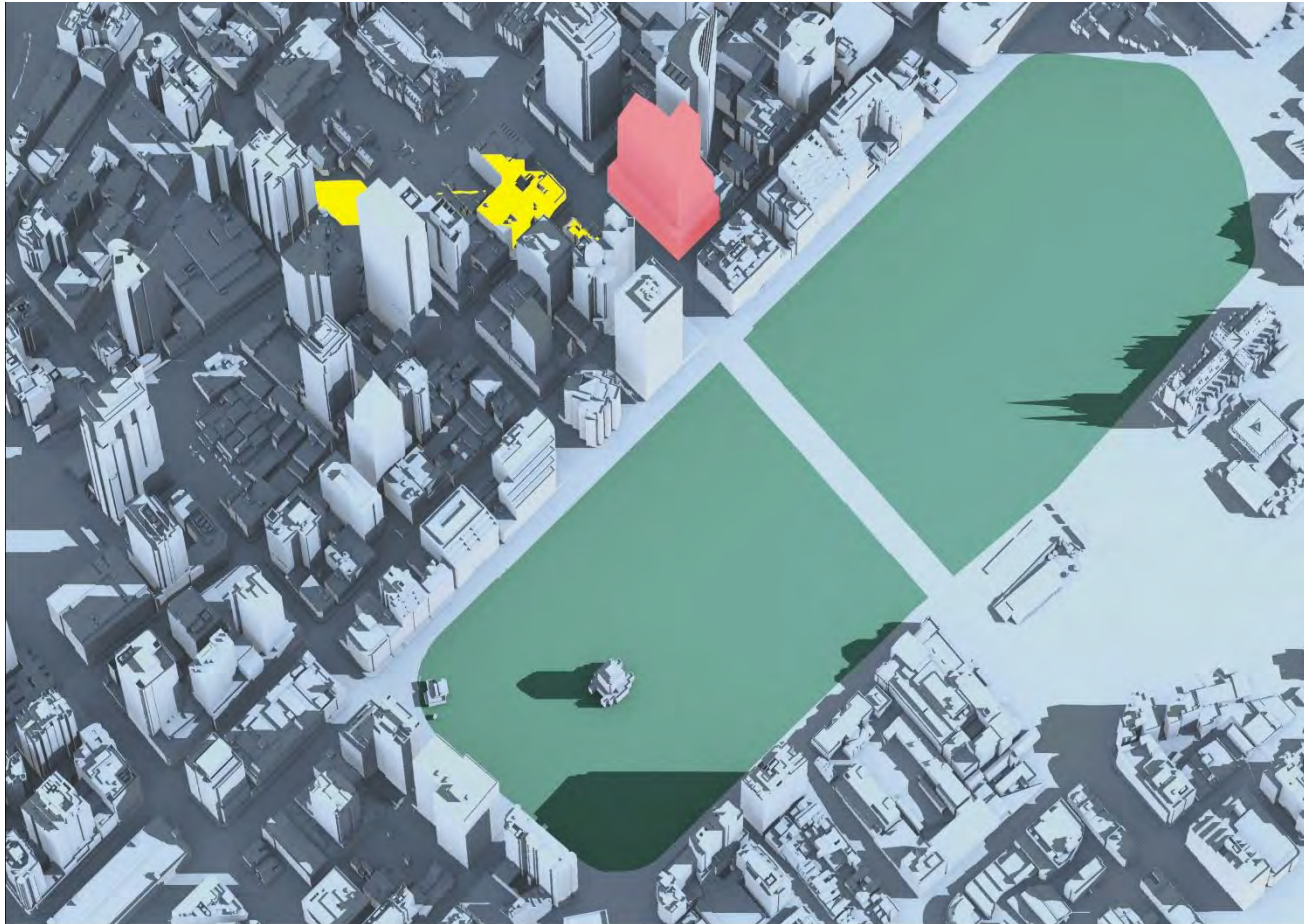

Pitt Street North OSD Shadow Study August 21 9:00AM

Pitt Street North OSD Envelope	Additional Shadow cast by Pitt Street North OSD Envelope	Hyde Park	Shadow cast by existing City of Sydney buildings