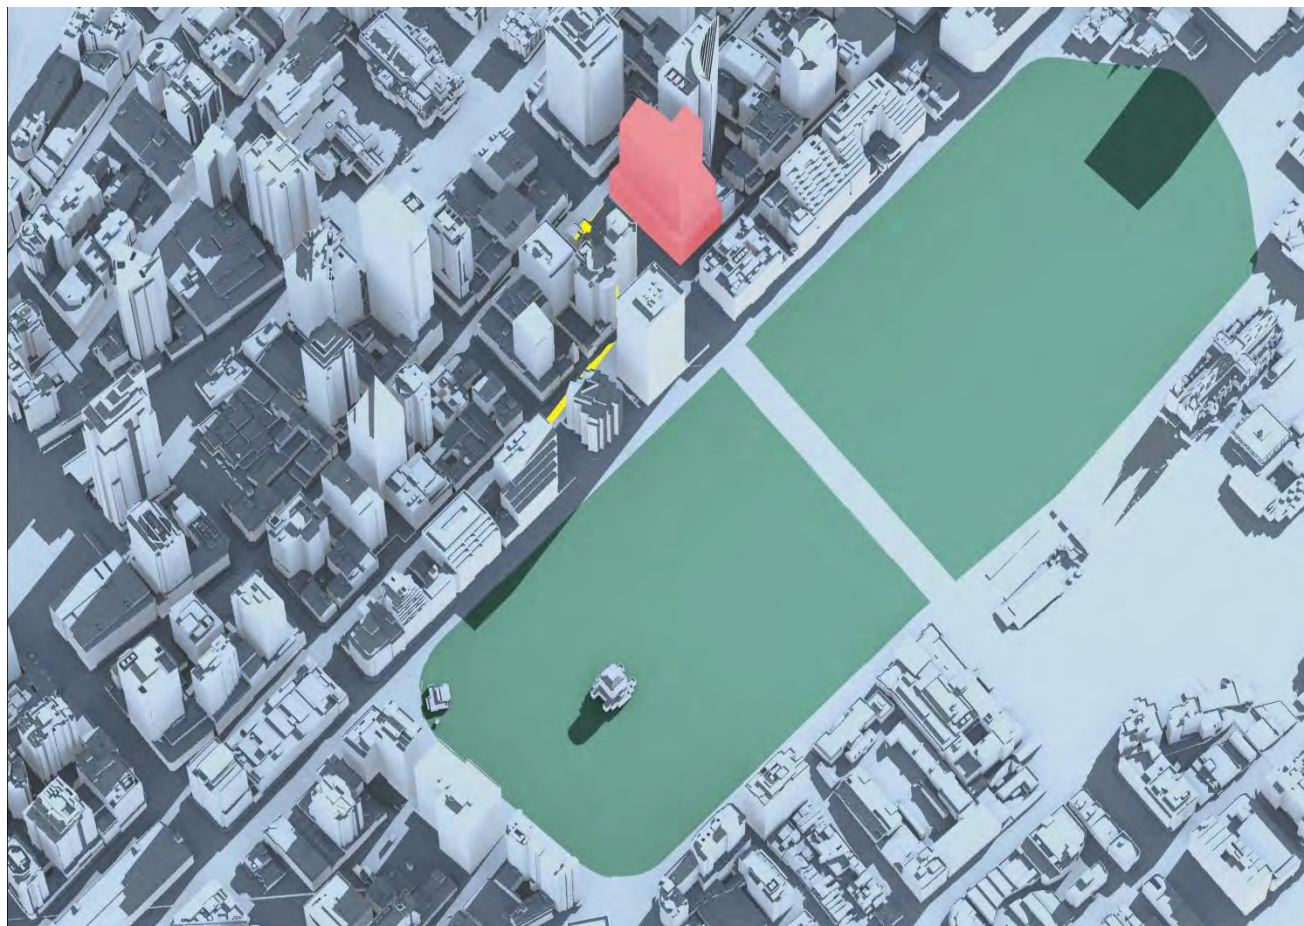

Pitt Street North OSD Shadow Study May 21 12:00PM

Pitt Street North OSD Envelope	Additional Shadow cast by Pitt Street North OSD Envelope	Hyde Park	Shadow cast by existing City of Sydney buildings