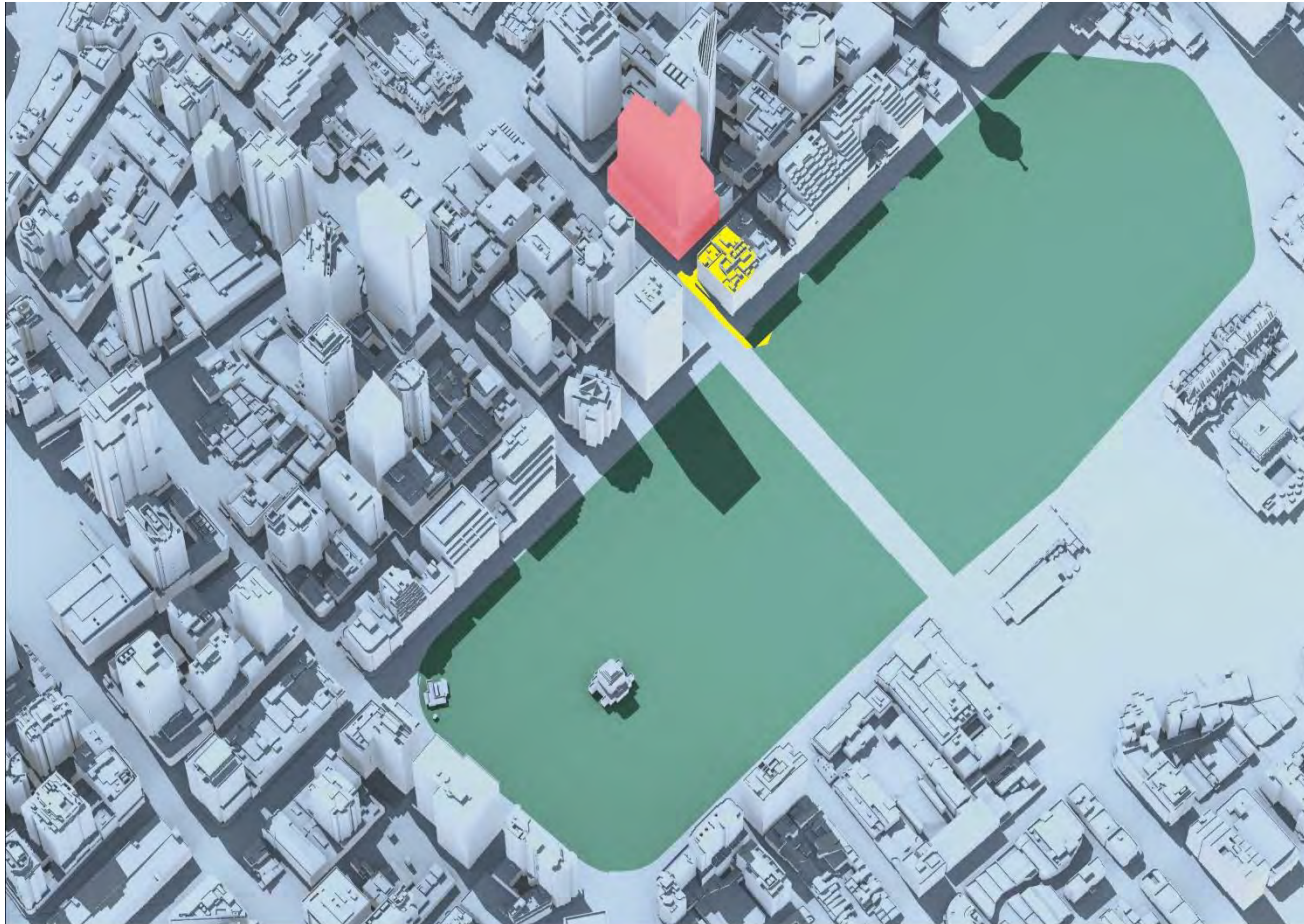

Pitt Street North OSD Shadow Study