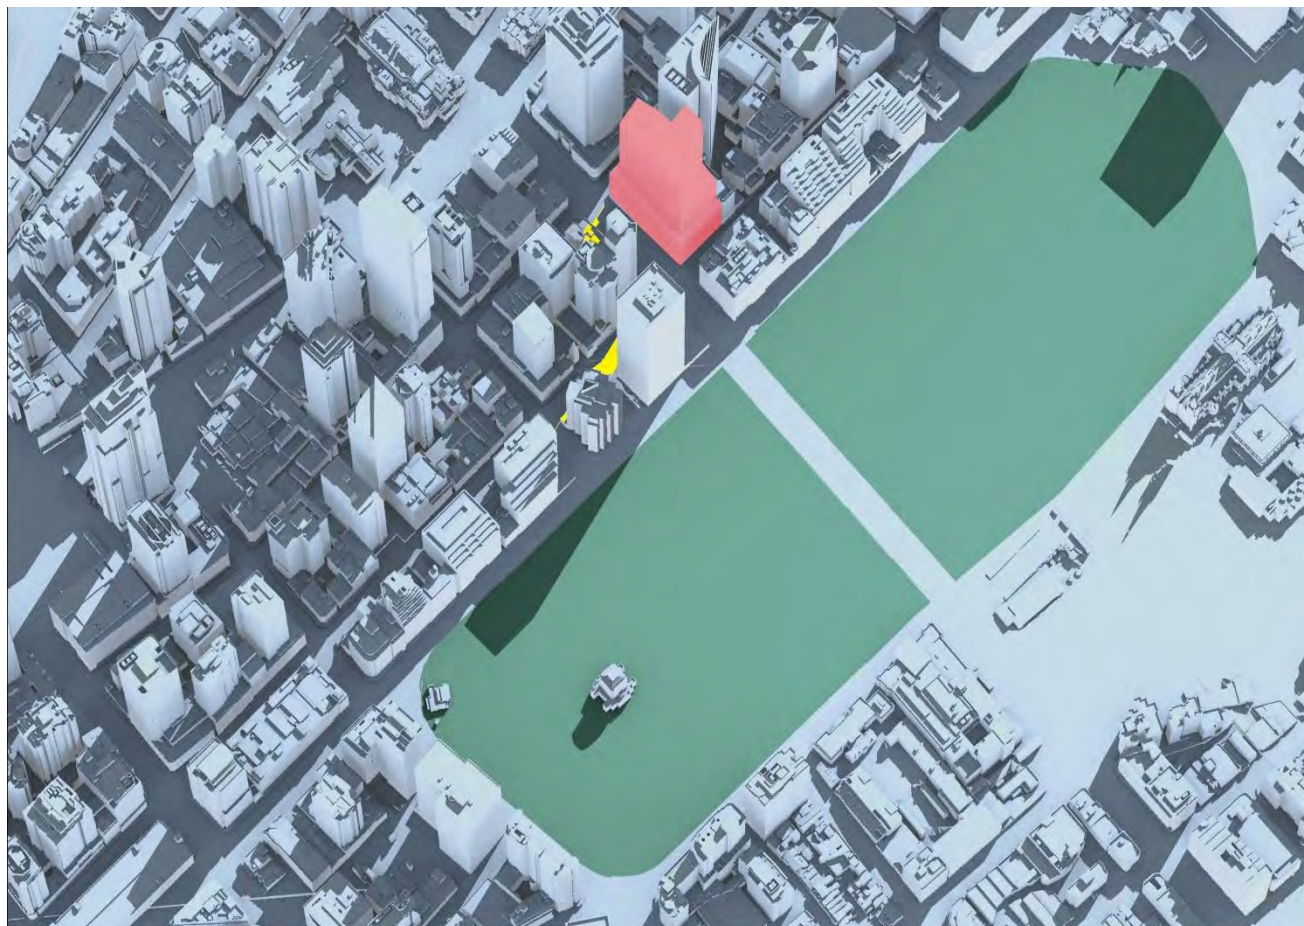

Pitt Street North OSD Shadow Study July 21 12:30PM

Pitt Street North OSD Envelope	Additional Shadow cast by Pitt Street North OSD Envelope	Hyde Park	Shadow cast by existing City of Sydney buildings