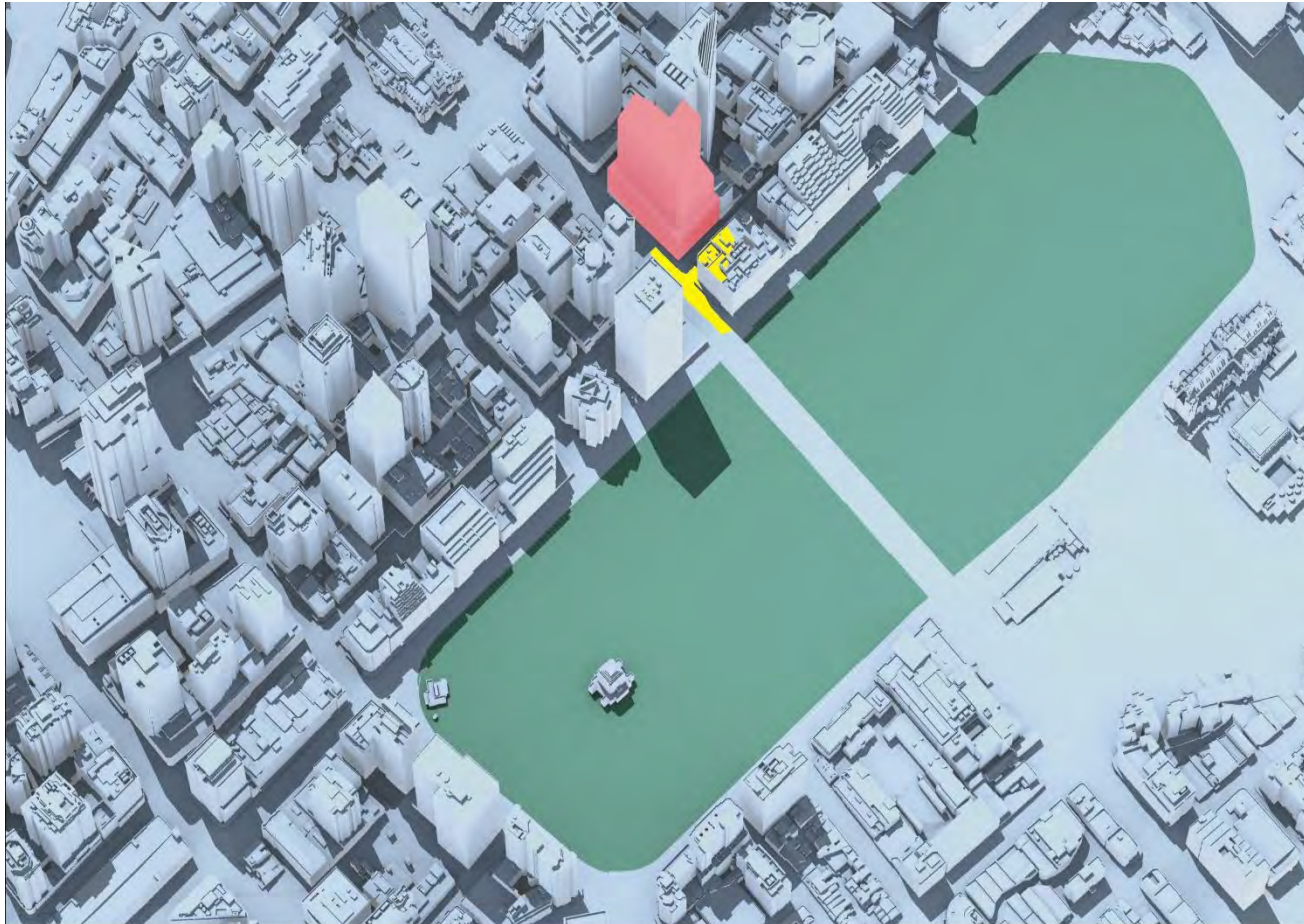

Pitt Street North OSD Shadow Study

November 21 13:30PM

Pitt Street North OSD Shadow Study

November 21 14:00PM

 Pitt Street North OSD Envelope	 Additional Shadow cast by Pitt Street North OSD Envelope	 Hyde Park	 Shadow cast by existing City of Sydney buildings
--	--	---	--