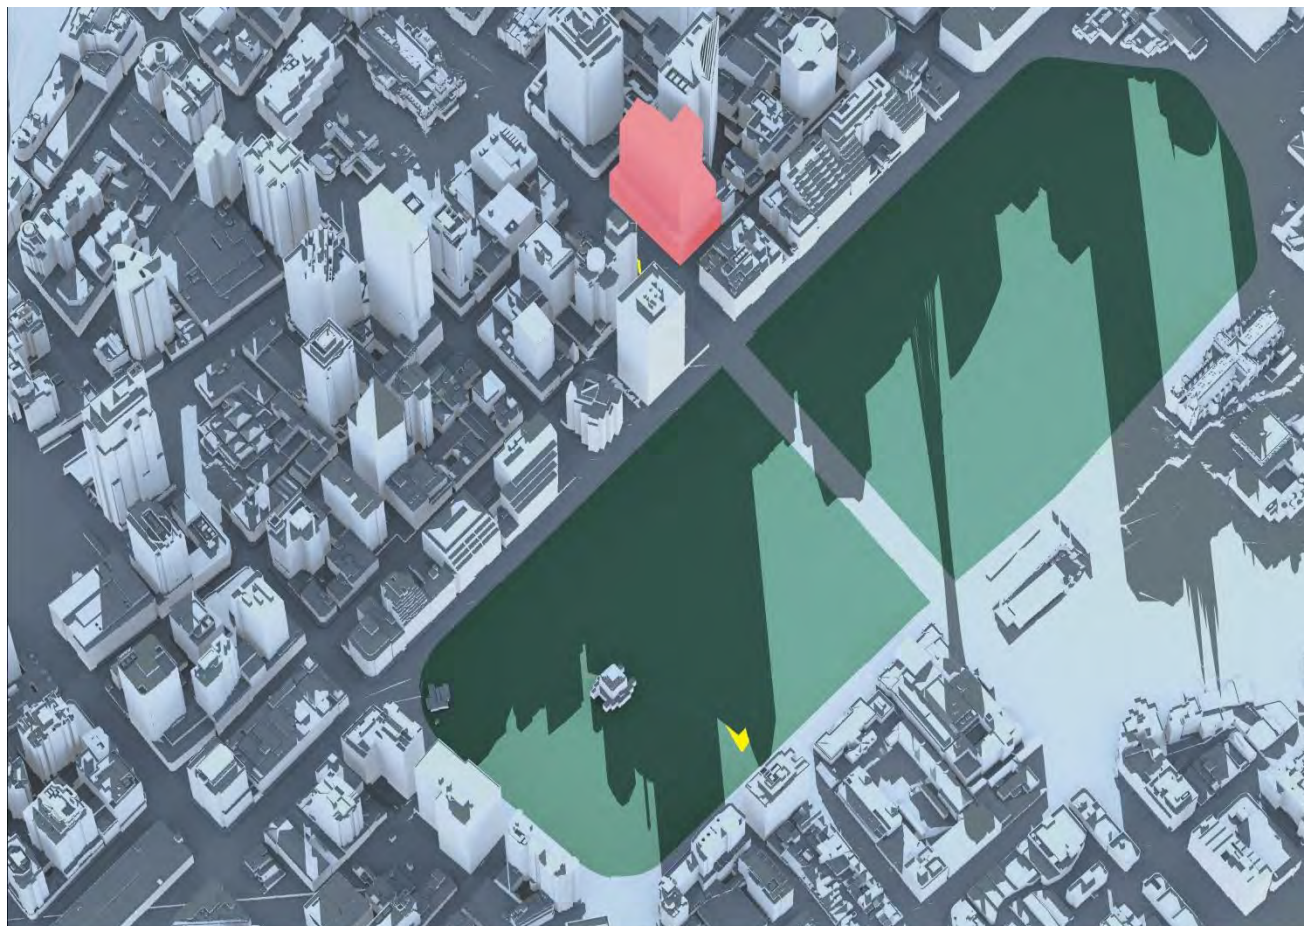

Pitt Street North OSD Shadow Study July 21 15:00PM

	Pitt Street North OSD Envelope		Additional Shadow cast by Pitt Street North OSD Envelope		Hyde Park		Shadow cast by existing City of Sydney buildings