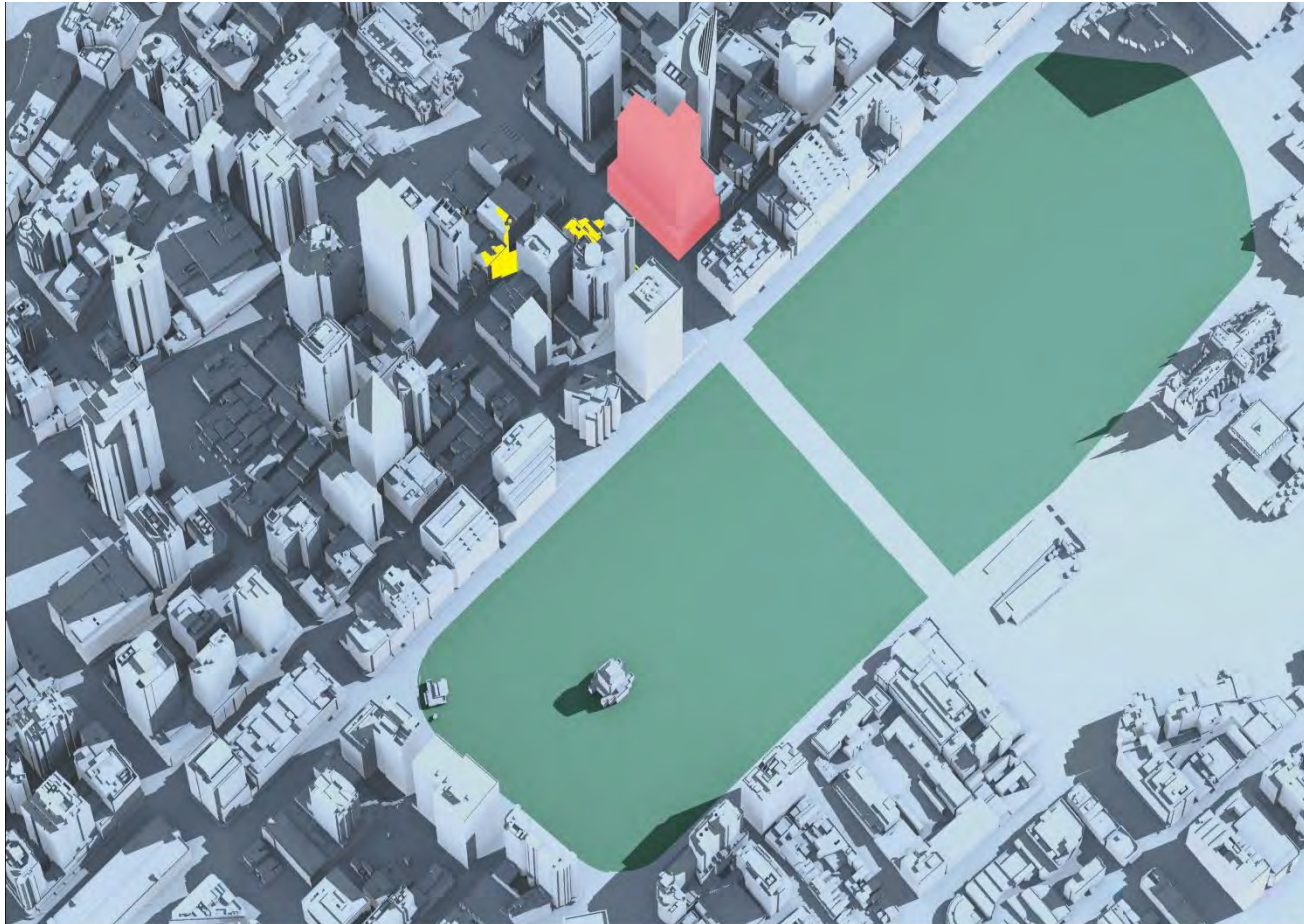

Pitt Street North OSD Shadow Study August 21 10:30AM

Pitt Street North OSD Envelope	Additional Shadow cast by Pitt Street North OSD Envelope	Hyde Park	Shadow cast by existing City of Sydney buildings