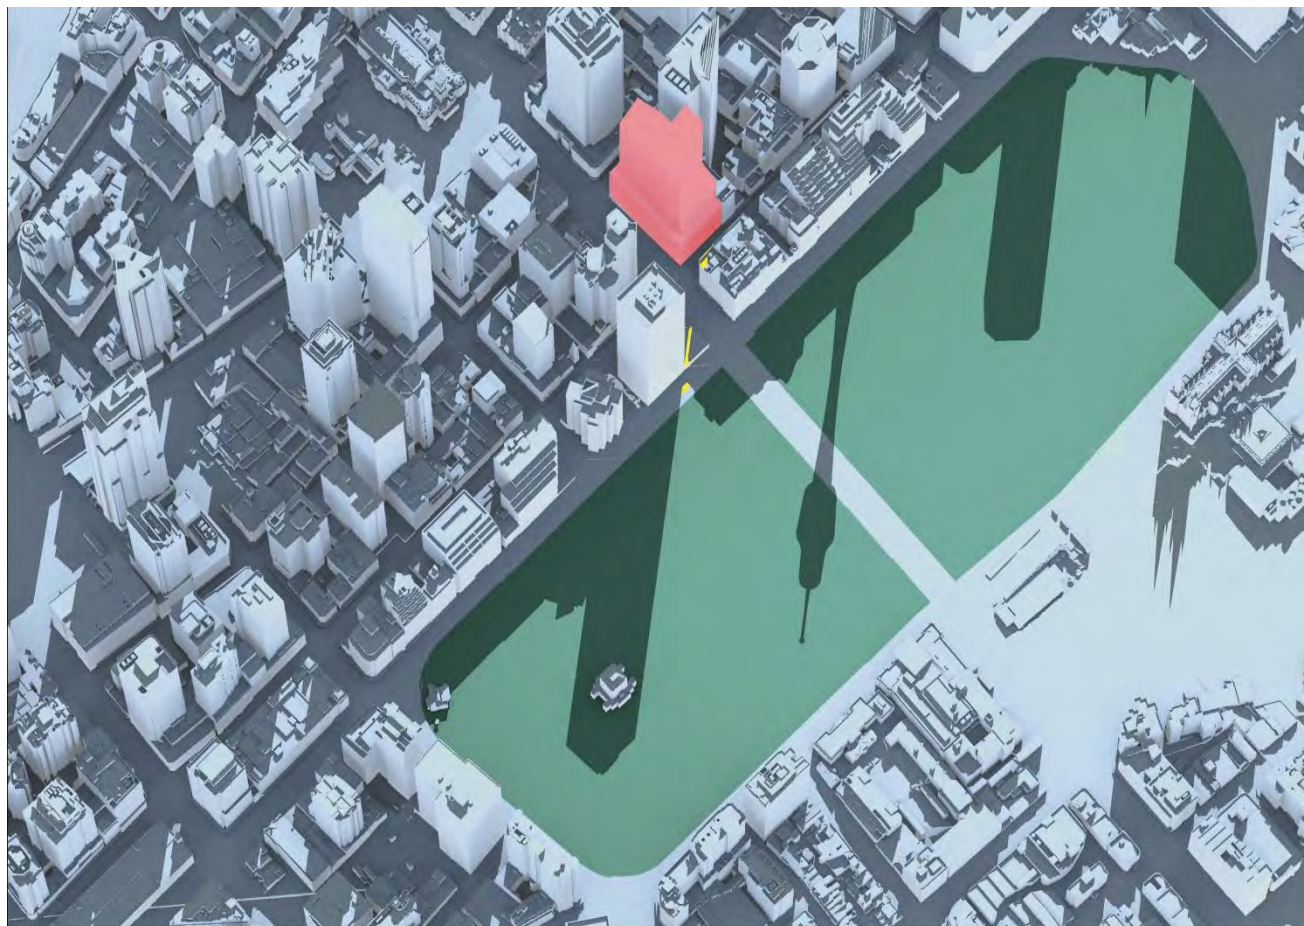

Pitt Street North OSD Shadow Study July 21 14:00PM

Pitt Street North OSD Envelope	Additional Shadow cast by Pitt Street North OSD Envelope	Hyde Park	Shadow cast by existing City of Sydney buildings