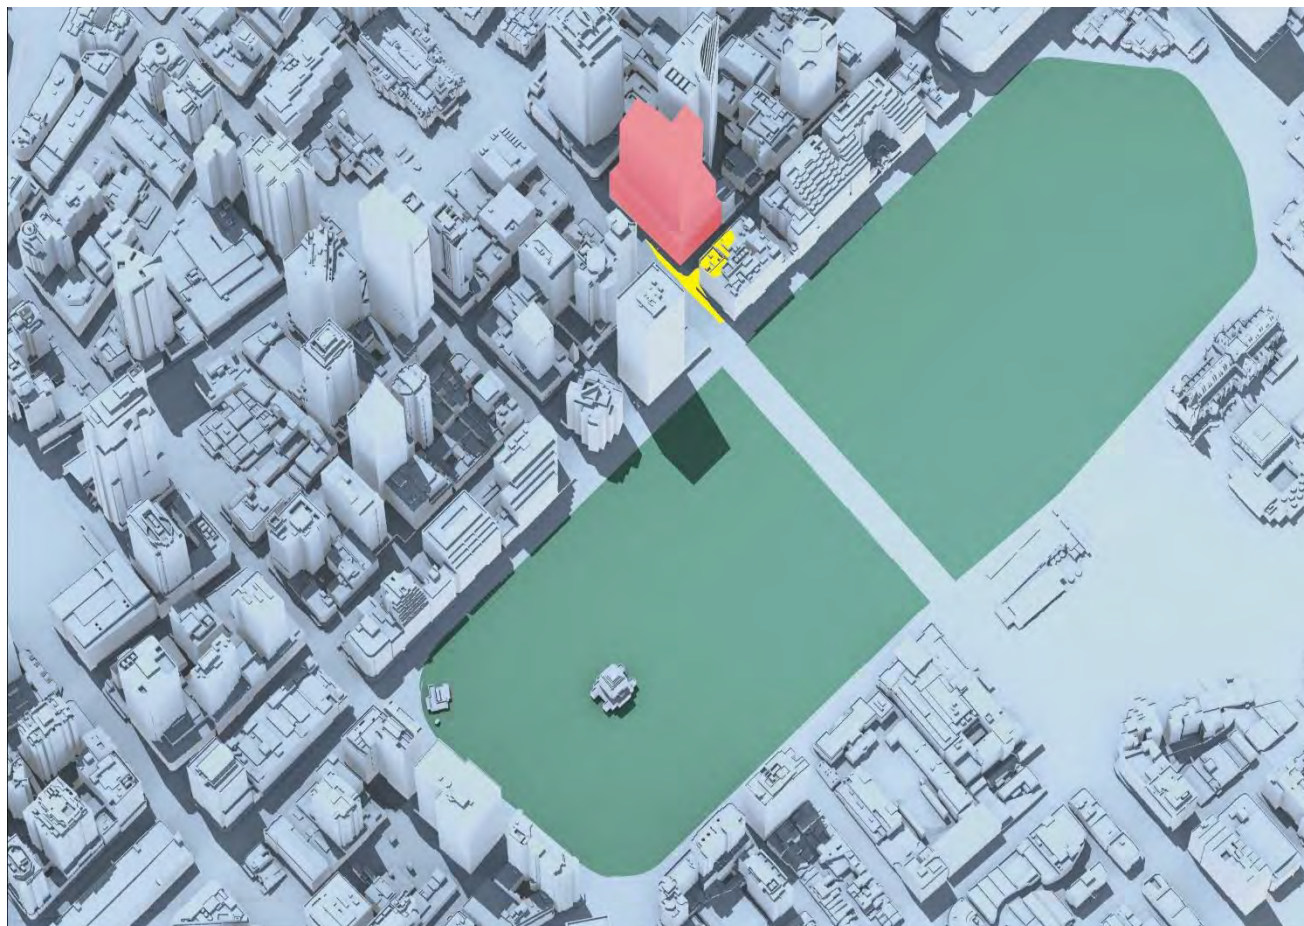

Pitt Street North OSD Shadow Study December 21 14:30PM

Pitt Street North OSD Envelope	Additional Shadow cast by Pitt Street North OSD Envelope	Hyde Park	Shadow cast by existing City of Sydney buildings