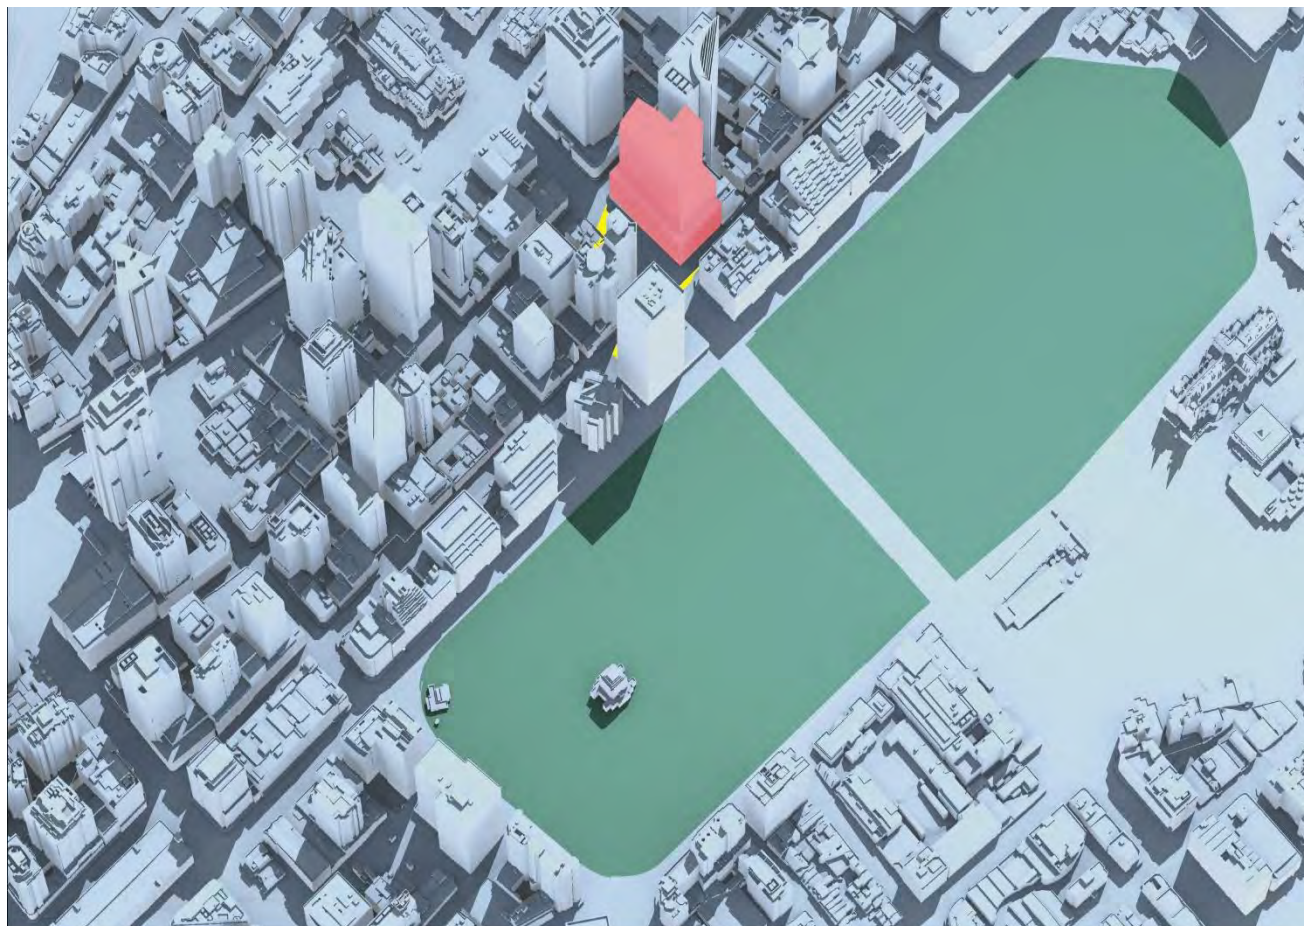

Pitt Street North OSD Shadow Study

September 21 12:30PM

Pitt Street North OSD Envelope	Additional Shadow cast by Pitt Street North OSD Envelope	Hyde Park	Shadow cast by existing City of Sydney buildings