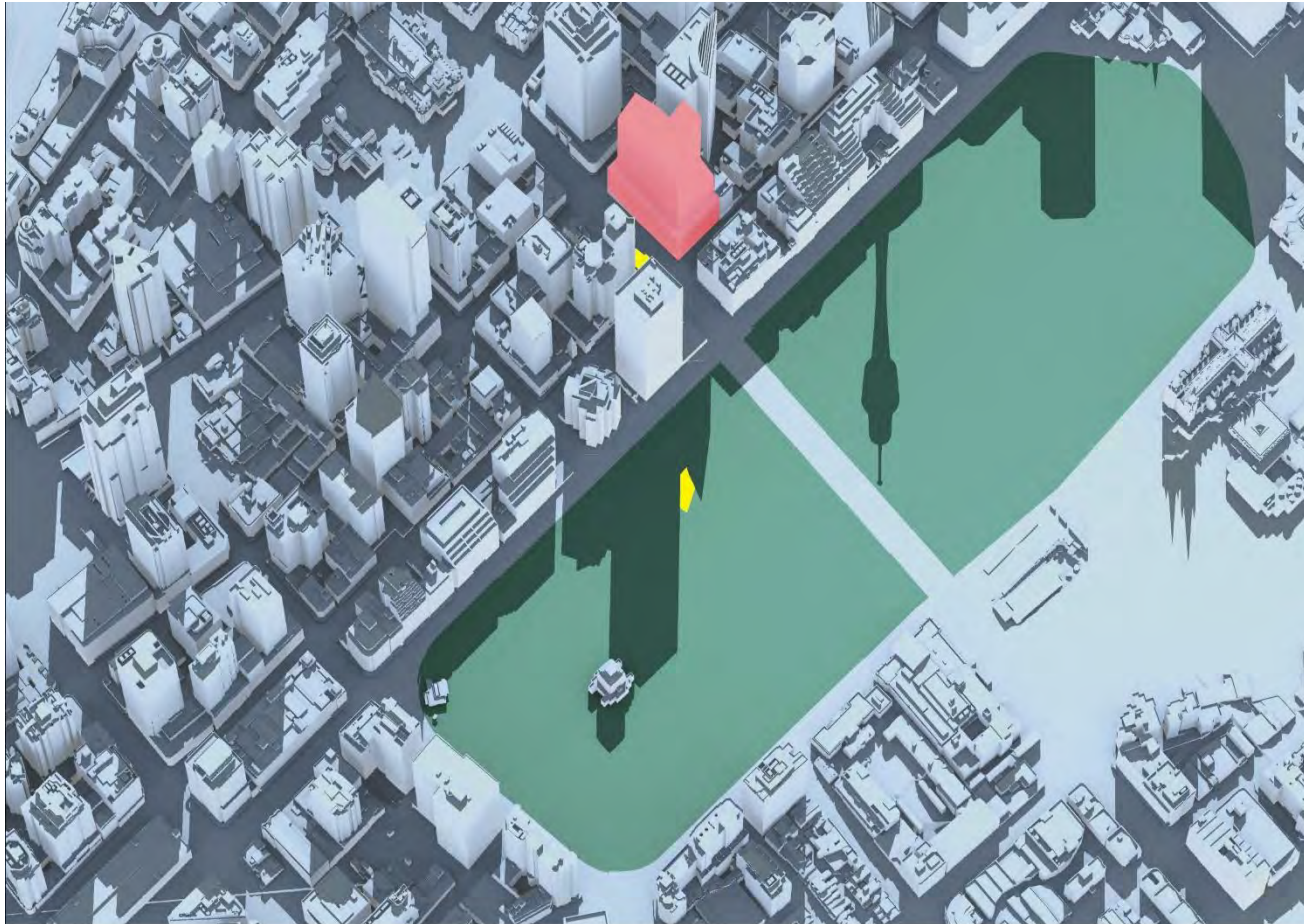

Pitt Street North OSD Shadow Study April 21 14:00PM

Pitt Street North OSD Envelope	Additional Shadow cast by Pitt Street North OSD Envelope	Hyde Park	Shadow cast by existing City of Sydney buildings